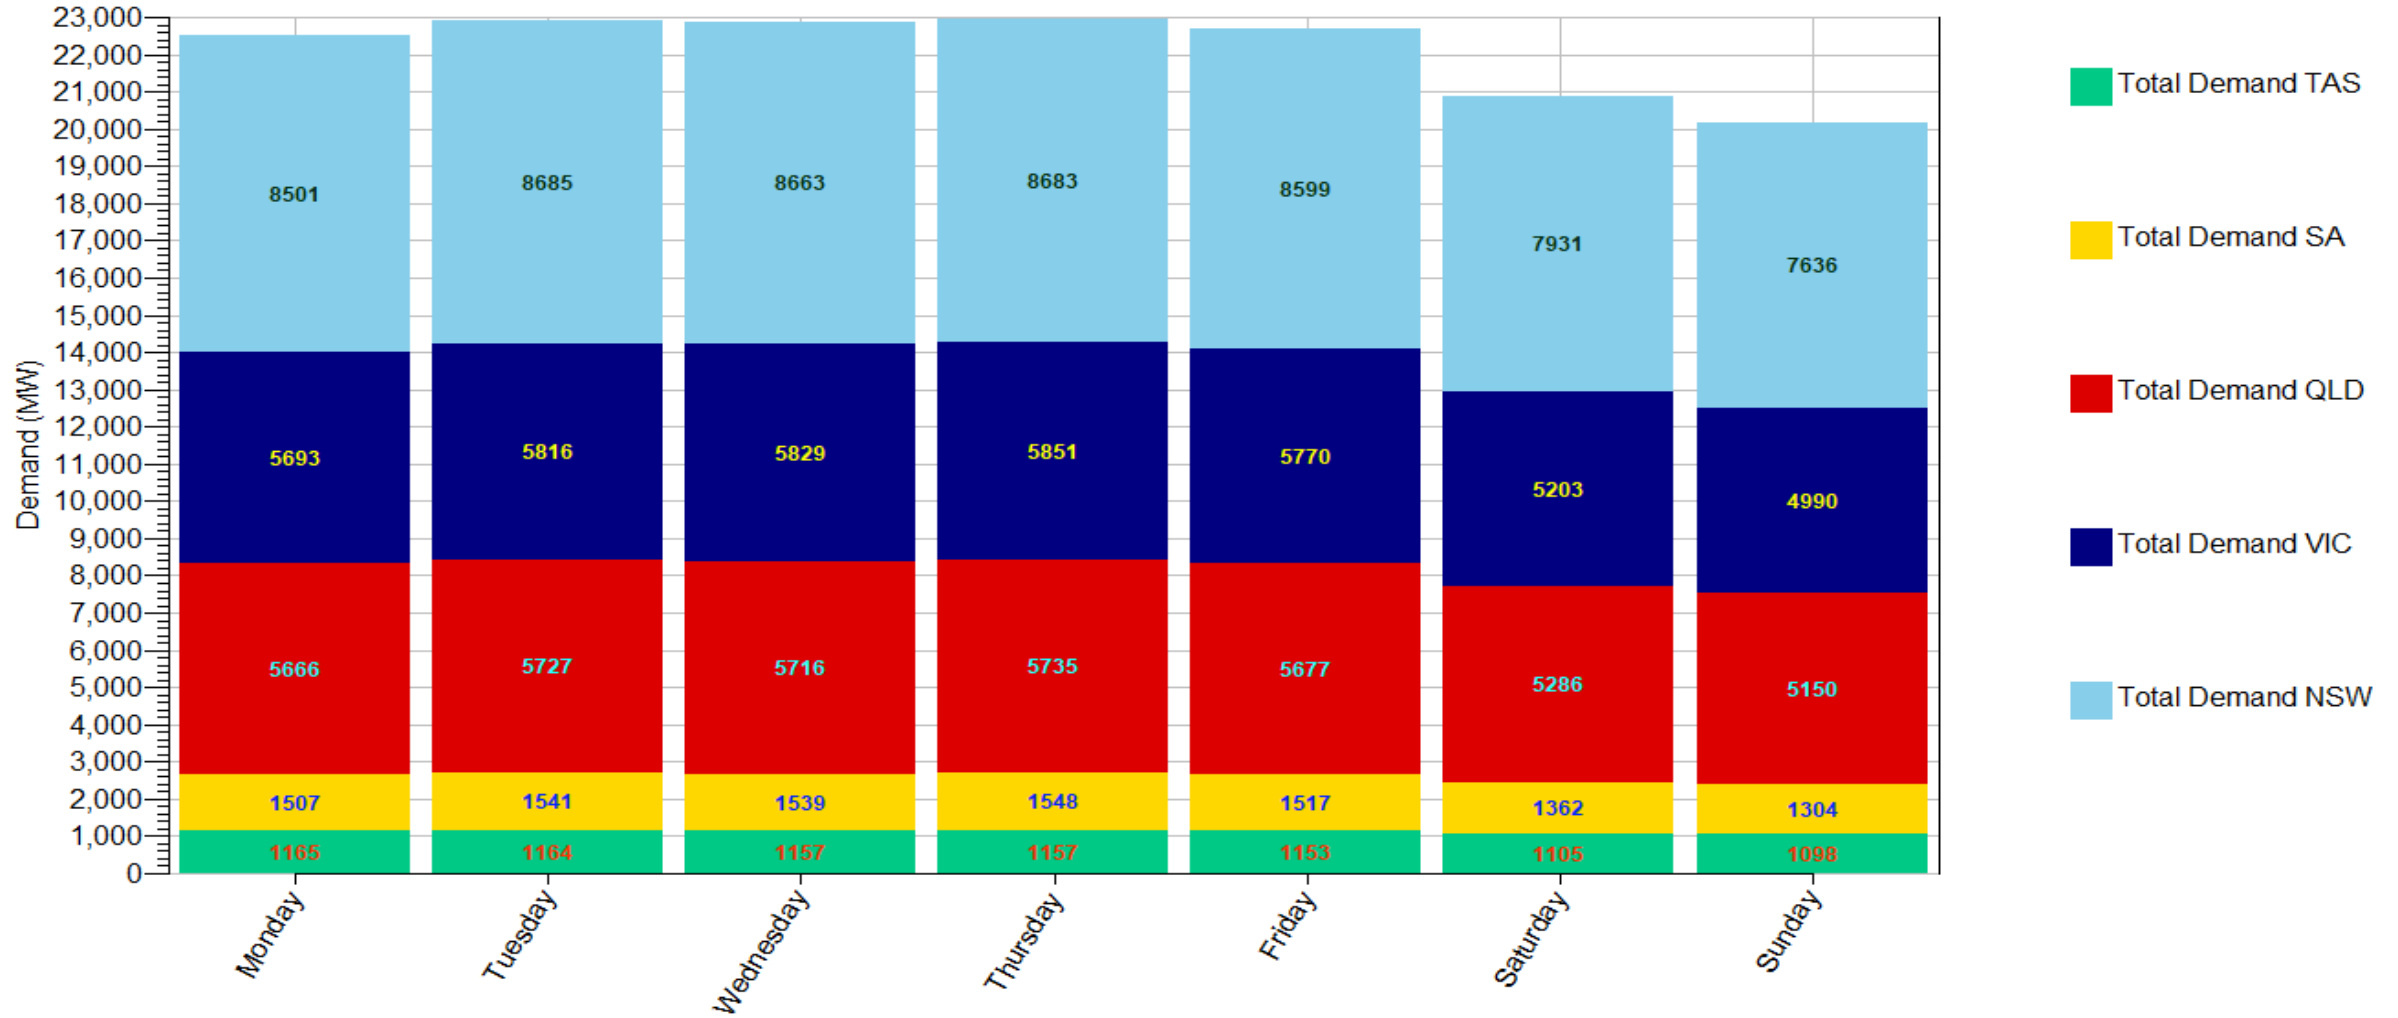

Demand_HourOfDay_Stack 1999-2020

Demand_HourOfDay_Stack 1999-2014

Demand_HourOfDay_Stack 2015-2020

Demand_HourOfDay_Line 1999-2020

Demand_HourOfDay_Line 1999-2014

Demand_HourOfDay_Line 2015-2020

Demand_HourOfDay_Scale 1999-2020

Demand_HourOfDay_Scale 1999-2014

Demand_HourOfDay_Scale 2015-2020

Demand_DayOfWeek_Stack 1999-2020

Demand_DayOfWeek_Stack 1999-2014

Demand_DayOfWeek_Stack 2015-2020

Demand_DayOfWeek_Line 1999-2020

Demand_DayOfWeek_Line 1999-2014

Demand_DayOfWeek_Line 2015-2020

Demand_DayOfWeek_Scale 1999-2020

Demand_DayOfWeek_Scale 1999-2014

Demand_DayOfWeek_Scale 2015-2020

Demand_WeekOfYear_Stack 1999-2020

Demand_WeekOfYear_Stack 1999-2014

Demand_WeekOfYear_Stack 2015-2020