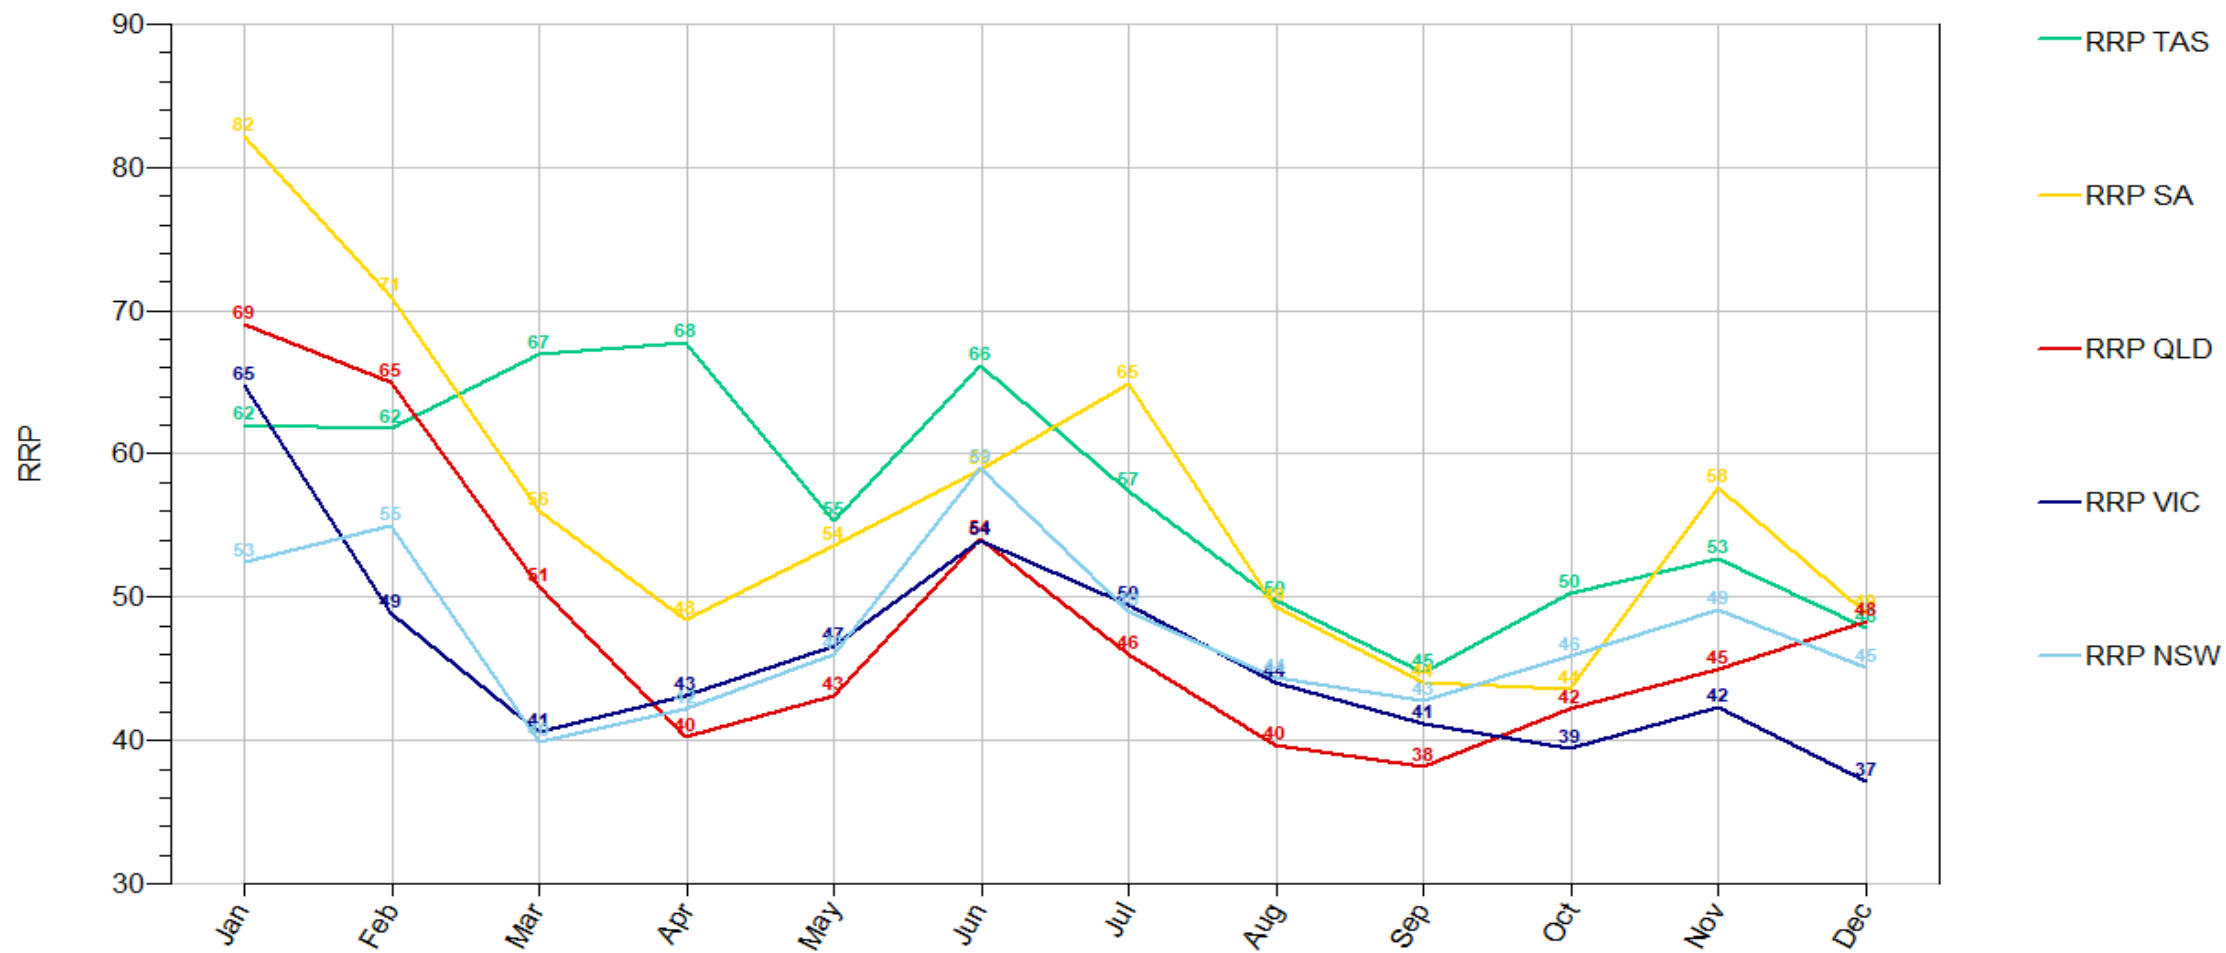

RRP_DayOfWeek_Stack 1999-2014

Data source:

RRP_DayOfWeek_Stack 2015-2020

RRP_DayOfWeek_Line 1999-2020

RRP_DayOfWeek_Line 1999-2014

RRP_DayOfWeek_Line 2015-2020

Data source:

RRP_DayOfWeek_Scale 1999-2020

RRP_DayOfWeek_Scale 1999-2014

RRP_DayOfWeek_Scale 2015-2020

RRP_WeekOfYear_Stack 1999-2020

RRP_WeekOfYear_Stack 1999-2014

Data source:

RRP_WeekOfYear_Stack 2015-2020

Data source:

RRP_WeekOfYear_Line 1999-2020

RRP_WeekOfYear_Line 1999-2014

RRP_WeekOfYear_Line 2015-2020

RRP_WeekOfYear_Scale 1999-2020

RRP_WeekOfYear_Scale 1999-2014

RRP_WeekOfYear_Scale 2015-2020

RRP_MonthOfYear_Stack 1999-2020

RRP_MonthOfYear_Stack 1999-2014

RRP_MonthOfYear_Stack 2015-2020

RRP_MonthOfYear_Line 1999-2020

RRP_MonthOfYear_Line 1999-2014

RRP_MonthOfYear_Line 2015-2020

RRP_MonthOfYear_Scale 1999-2020

RRP_MonthOfYear_Scale 1999-2014

RRP_MonthOfYear_Scale 2015-2020