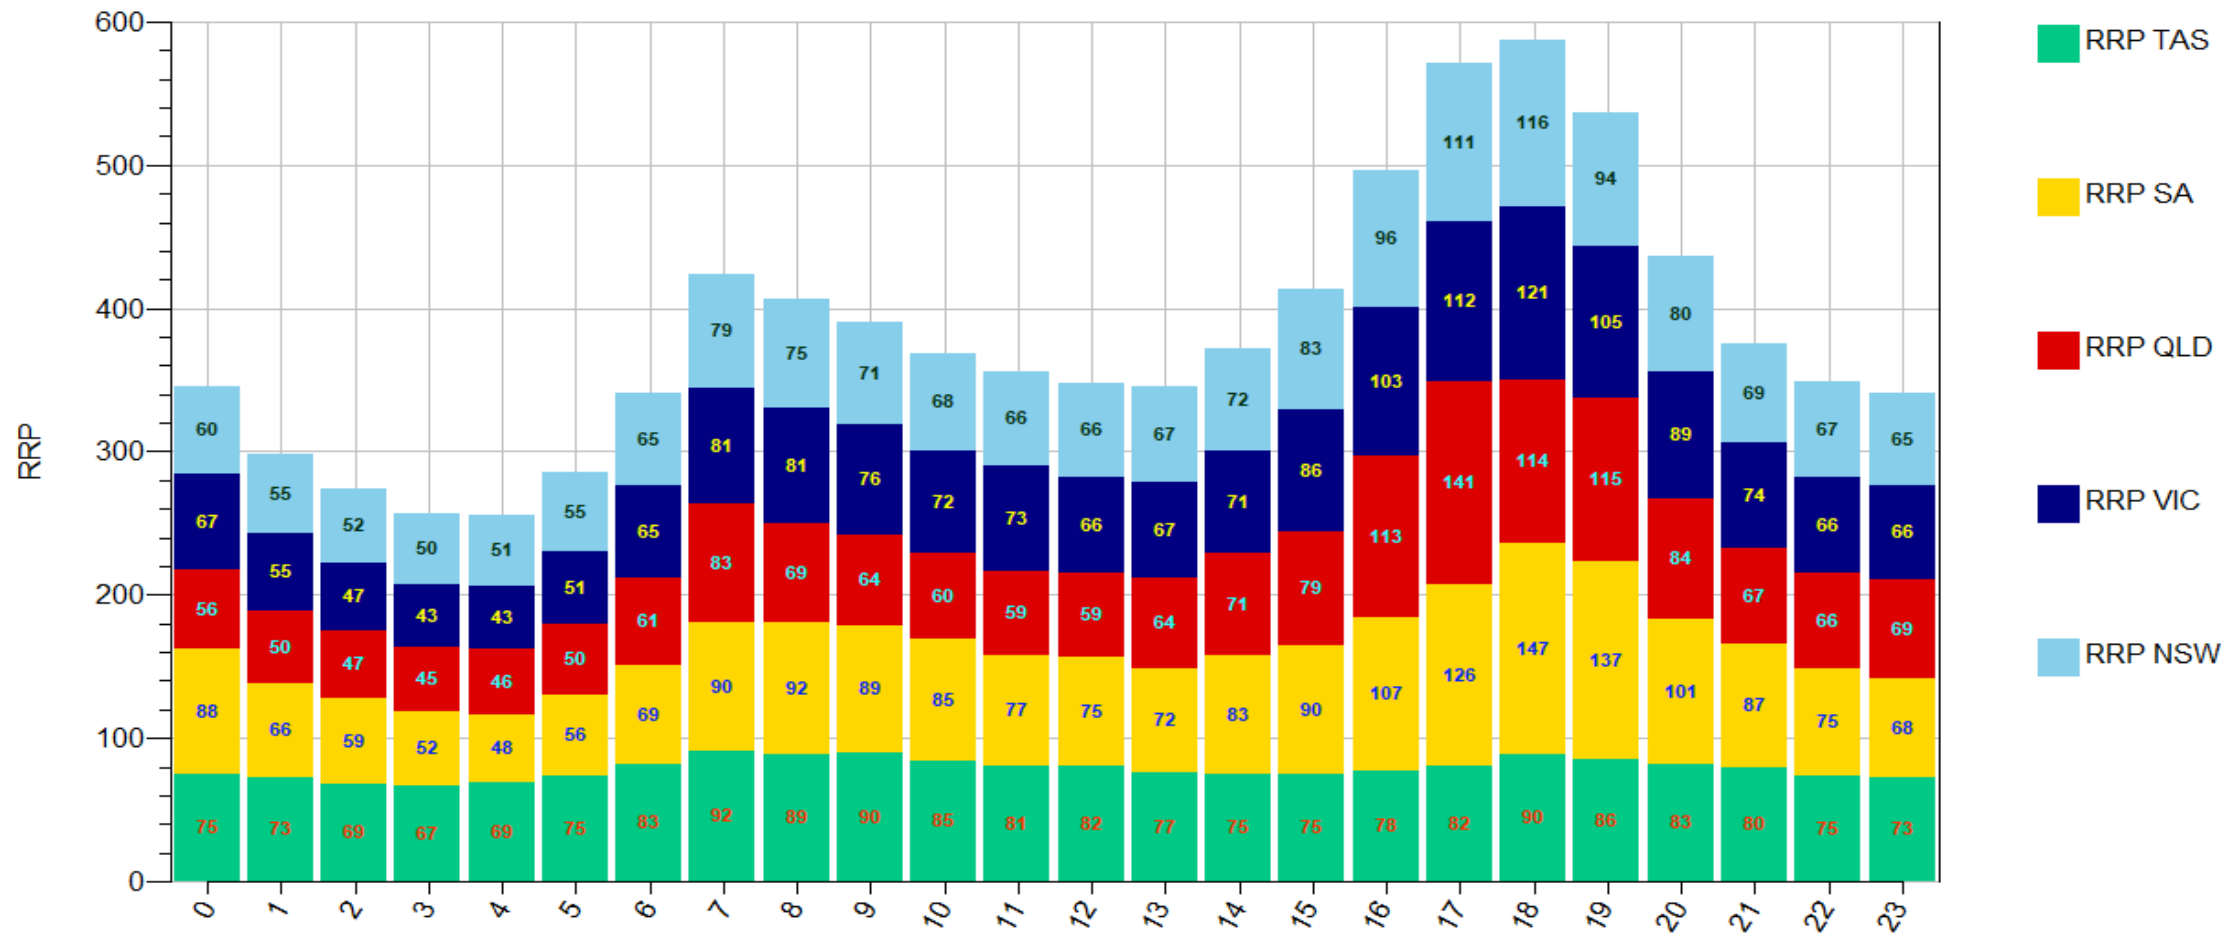

Data source:

RRP_YearSeas_Line

RRP_Summer_Line

RRP_Summer_Stack

RRP_Autumn_Line

RRP_Autumn_Stack

RRP_Winter_Line

RRP_Winter_Stack

RRP_Spring_Line

RRP_Spring_Stack

Data source:

RRP_HourOfDay_Stack 1999-2020

RRP_HourOfDay_Stack 1999-2014

Data source:

RRP_HourOfDay_Stack 2015-2020

Data source:

RRP_HourOfDay_Line 1999-2020

RRP_HourOfDay_Line 1999-2014

RRP_HourOfDay_Line 2015-2020

RRP_HourOfDay_Scale 1999-2020

RRP_HourOfDay_Scale 1999-2014

RRP_HourOfDay_Scale 2015-2020

RRP_DayOfWeek_Stack 1999-2020

RRP_DayOfWeek_Stack 1999-2014

Data source:

RRP_DayOfWeek_Stack 2015-2020

RRP_DayOfWeek_Line 1999-2020

RRP_DayOfWeek_Line 1999-2014

RRP_DayOfWeek_Line 2015-2020

Data source:

RRP_DayOfWeek_Scale 1999-2020