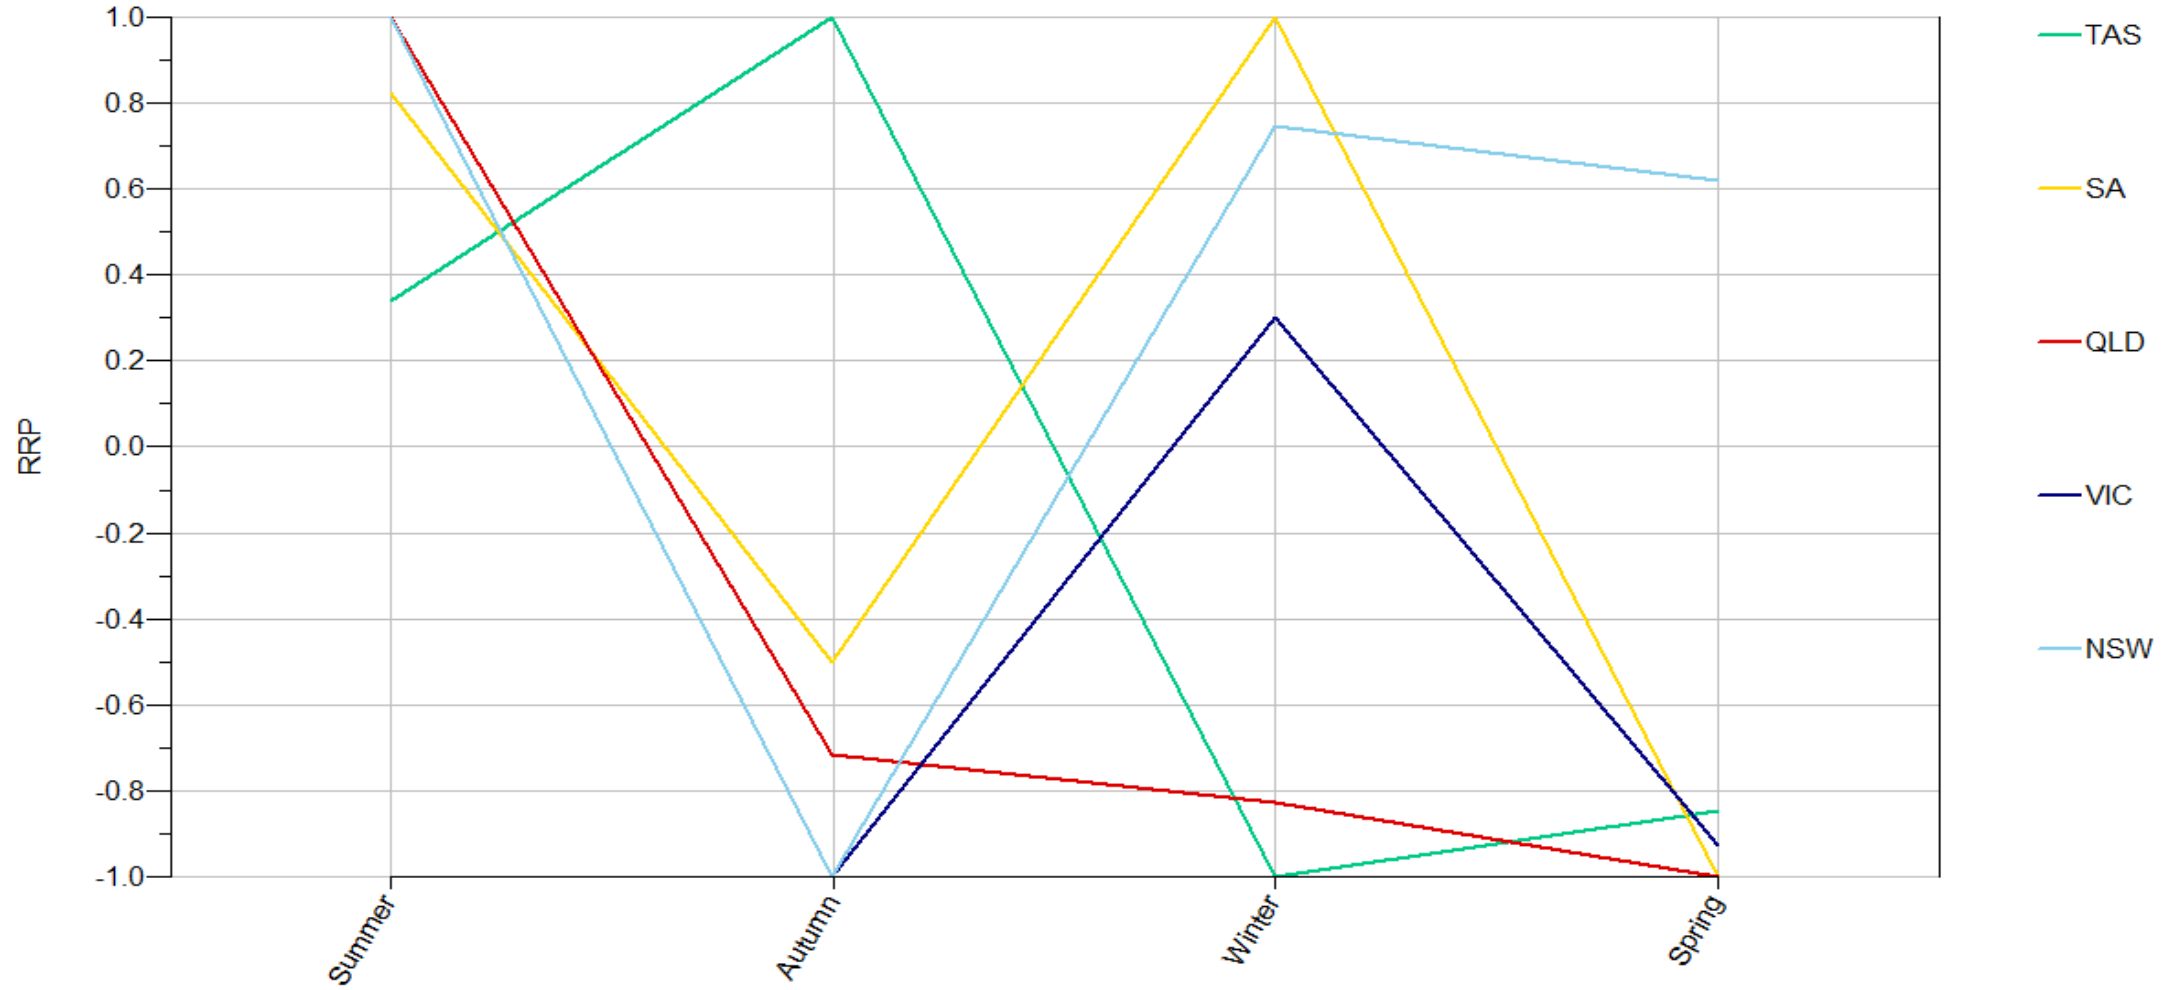

RRP_DayOfWeek_Stack 1999-2014

Data source:

RRP_DayOfWeek_Stack 2015-2020

RRP_DayOfWeek_Line 1999-2020

RRP_DayOfWeek_Line 1999-2014

RRP_DayOfWeek_Line 2015-2020

Data source:

RRP_DayOfWeek_Scale 1999-2020

RRP_SeasOfYear_Stack 1999-2020

RRP_SeasOfYear_Stack 1999-2014

RRP_SeasOfYear_Stack 2015-2020

RRP_SeasOfYear_Line 1999-2020

RRP_SeasOfYear_Line 1999-2014

RRP_SeasOfYear_Line 2015-2020

RRP_SeasOfYear_Scale 1999-2020

RRP_SeasOfYear_Scale 1999-2014

RRP_SeasOfYear_Scale 2015-2020

RRP_L7Day30_Stack

RRP_L7Day30_Line

RRP_L15Day30_Stack

Data source:

RRP_L15Day30_Line

Data source: