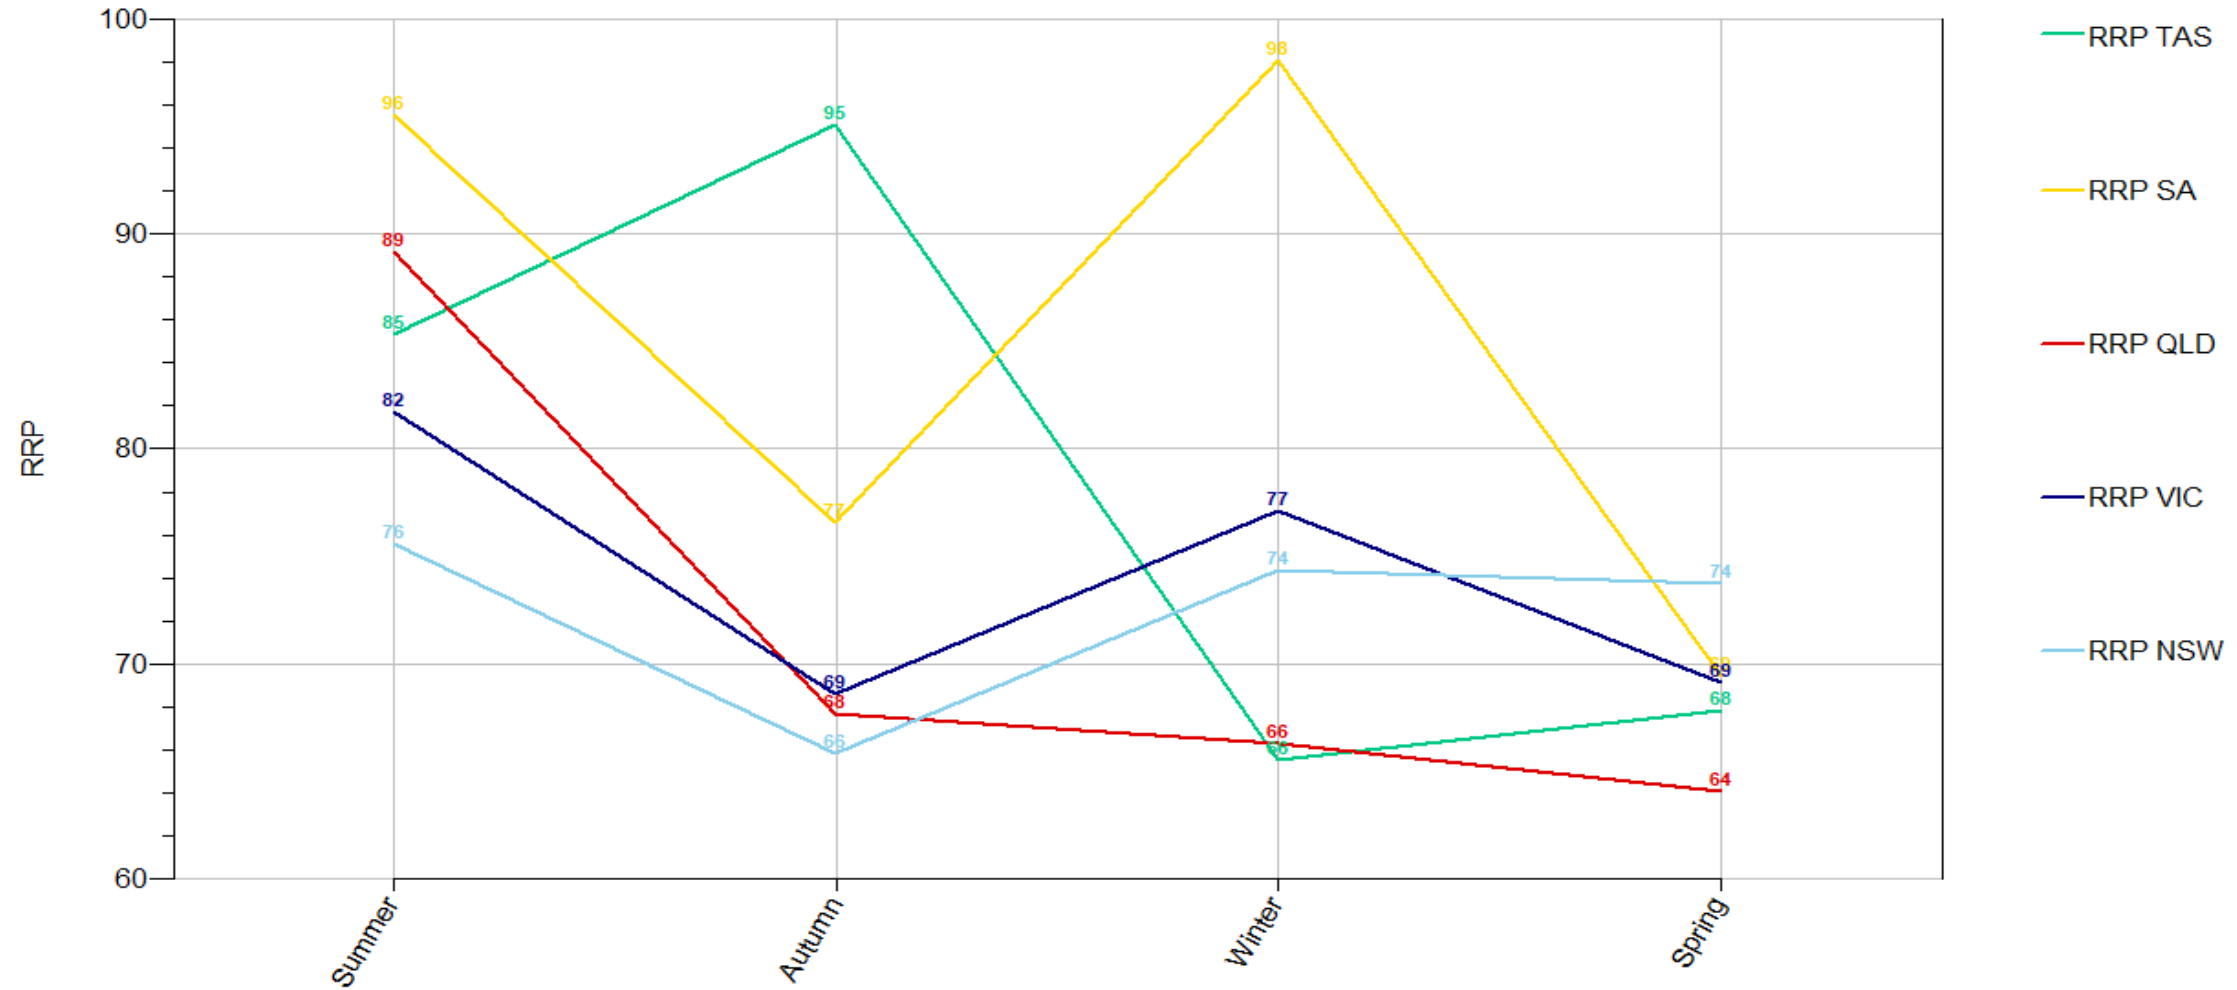

RRP_DayOfWeek_Stack 1999-2014

Data source:

RRP_DayOfWeek_Stack 2015-2020

RRP_DayOfWeek_Line 1999-2020

RRP_DayOfWeek_Line 1999-2014

RRP_DayOfWeek_Line 2015-2020

Data source:

RRP_DayOfWeek_Scale 1999-2020

RRP_MonthOfYear_Stack 2015-2020

RRP_MonthOfYear_Line 1999-2020

RRP_MonthOfYear_Line 1999-2014

RRP_MonthOfYear_Line 2015-2020

RRP_MonthOfYear_Scale 1999-2020

RRP_MonthOfYear_Scale 1999-2014

RRP_MonthOfYear_Scale 2015-2020

RRP_SeasOfYear_Stack 1999-2020

RRP_SeasOfYear_Stack 1999-2014

RRP_SeasOfYear_Stack 2015-2020

RRP_SeasOfYear_Line 1999-2020

RRP_SeasOfYear_Line 1999-2014

RRP_SeasOfYear_Line 2015-2020

RRP_SeasOfYear_Scale 1999-2020

RRP_SeasOfYear_Scale 1999-2014

RRP_SeasOfYear_Scale 2015-2020

RRP_L7Day30_Stack

RRP_L7Day30_Line

RRP_L15Day30_Stack

Data source:

RRP_L15Day30_Line

Data source: