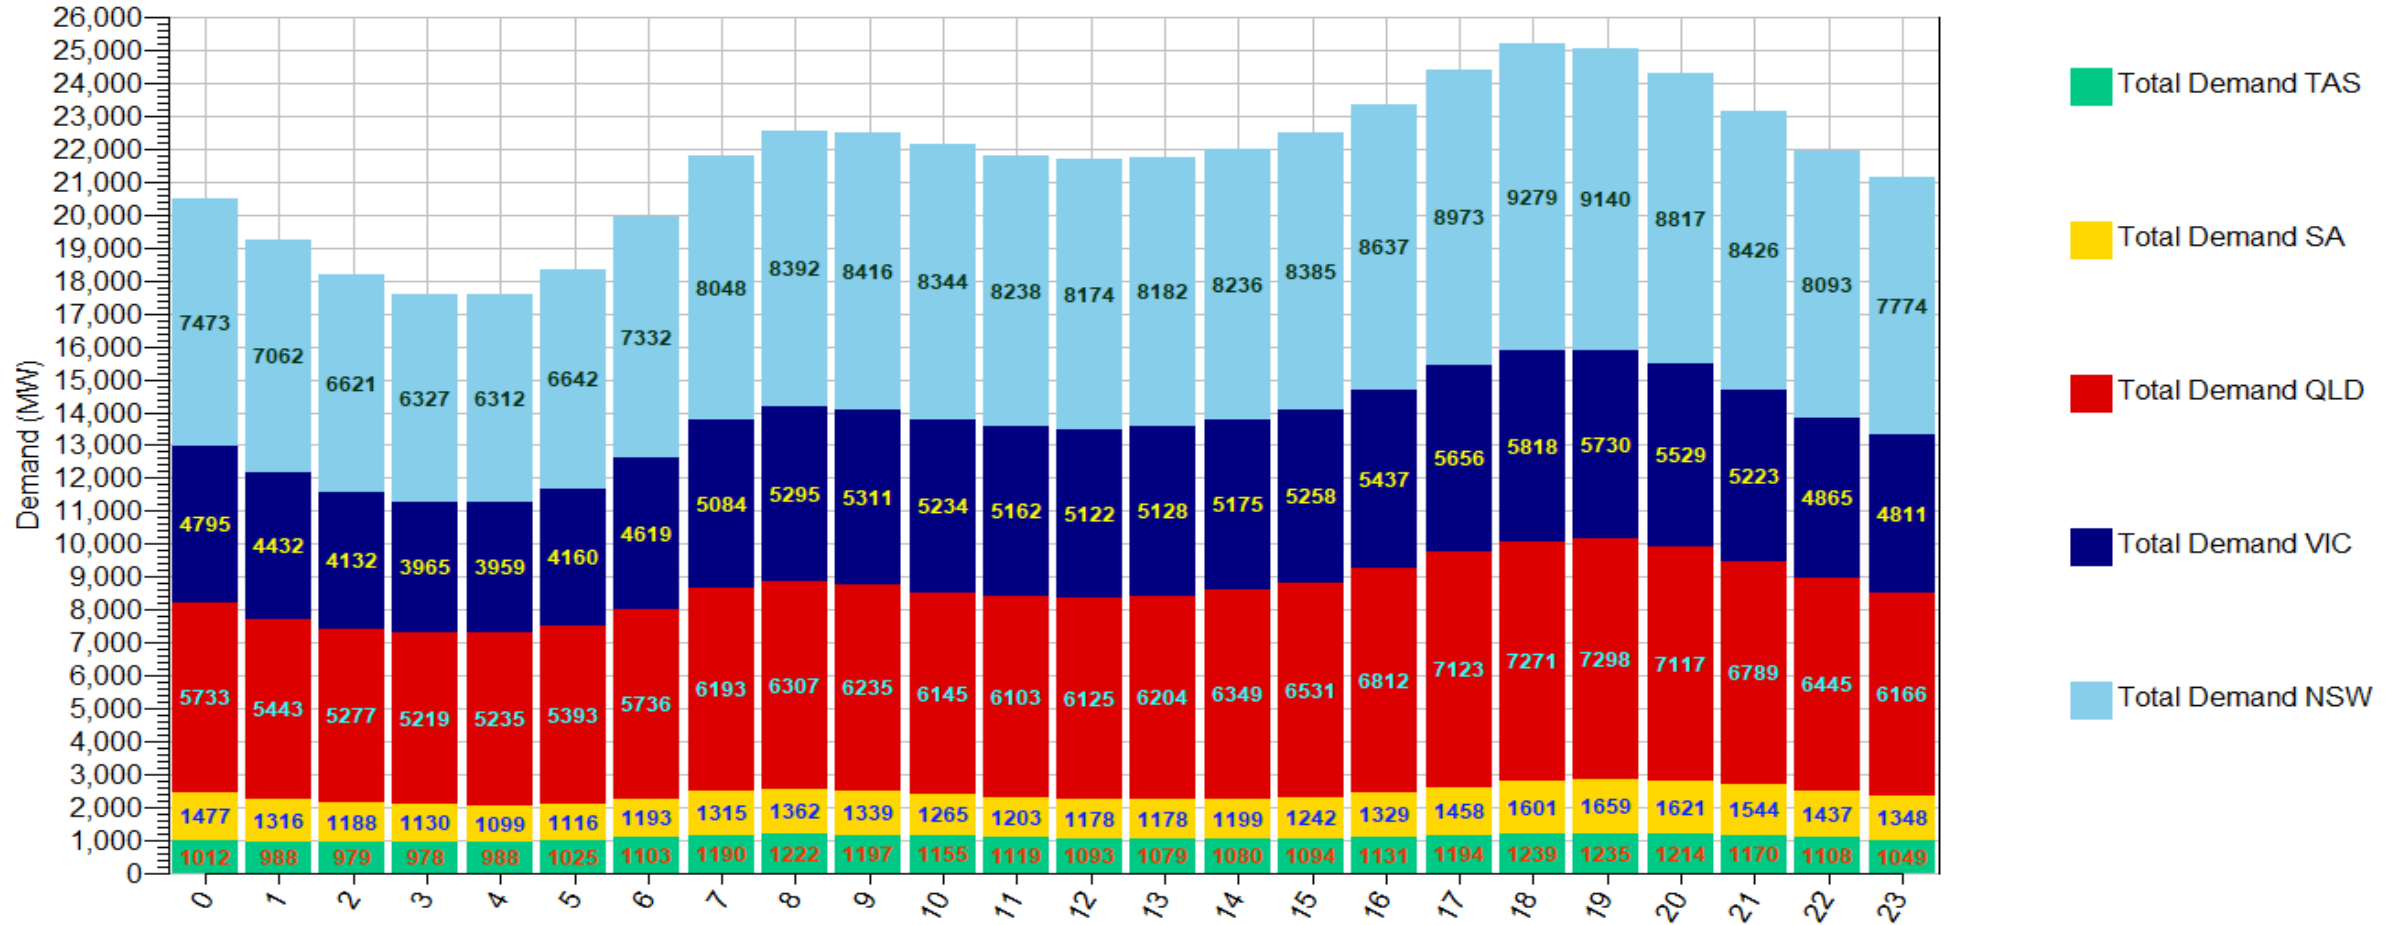

Demand_Summer_Line

Demand_Summer_Stack

Demand_Autumn_Line

Demand_Autumn_Stack

Demand_Winter_Line

Demand_Winter_Stack

Demand_Spring_Line

Demand_Spring_Stack

Demand_HourOfDay_Stack 1999-2020

Demand_HourOfDay_Stack 1999-2014

Demand_HourOfDay_Stack 2015-2020

Demand_HourOfDay_Line 1999-2020

Demand_HourOfDay_Line 1999-2014

Demand_HourOfDay_Line 2015-2020

Demand_HourOfDay_Scale 1999-2020