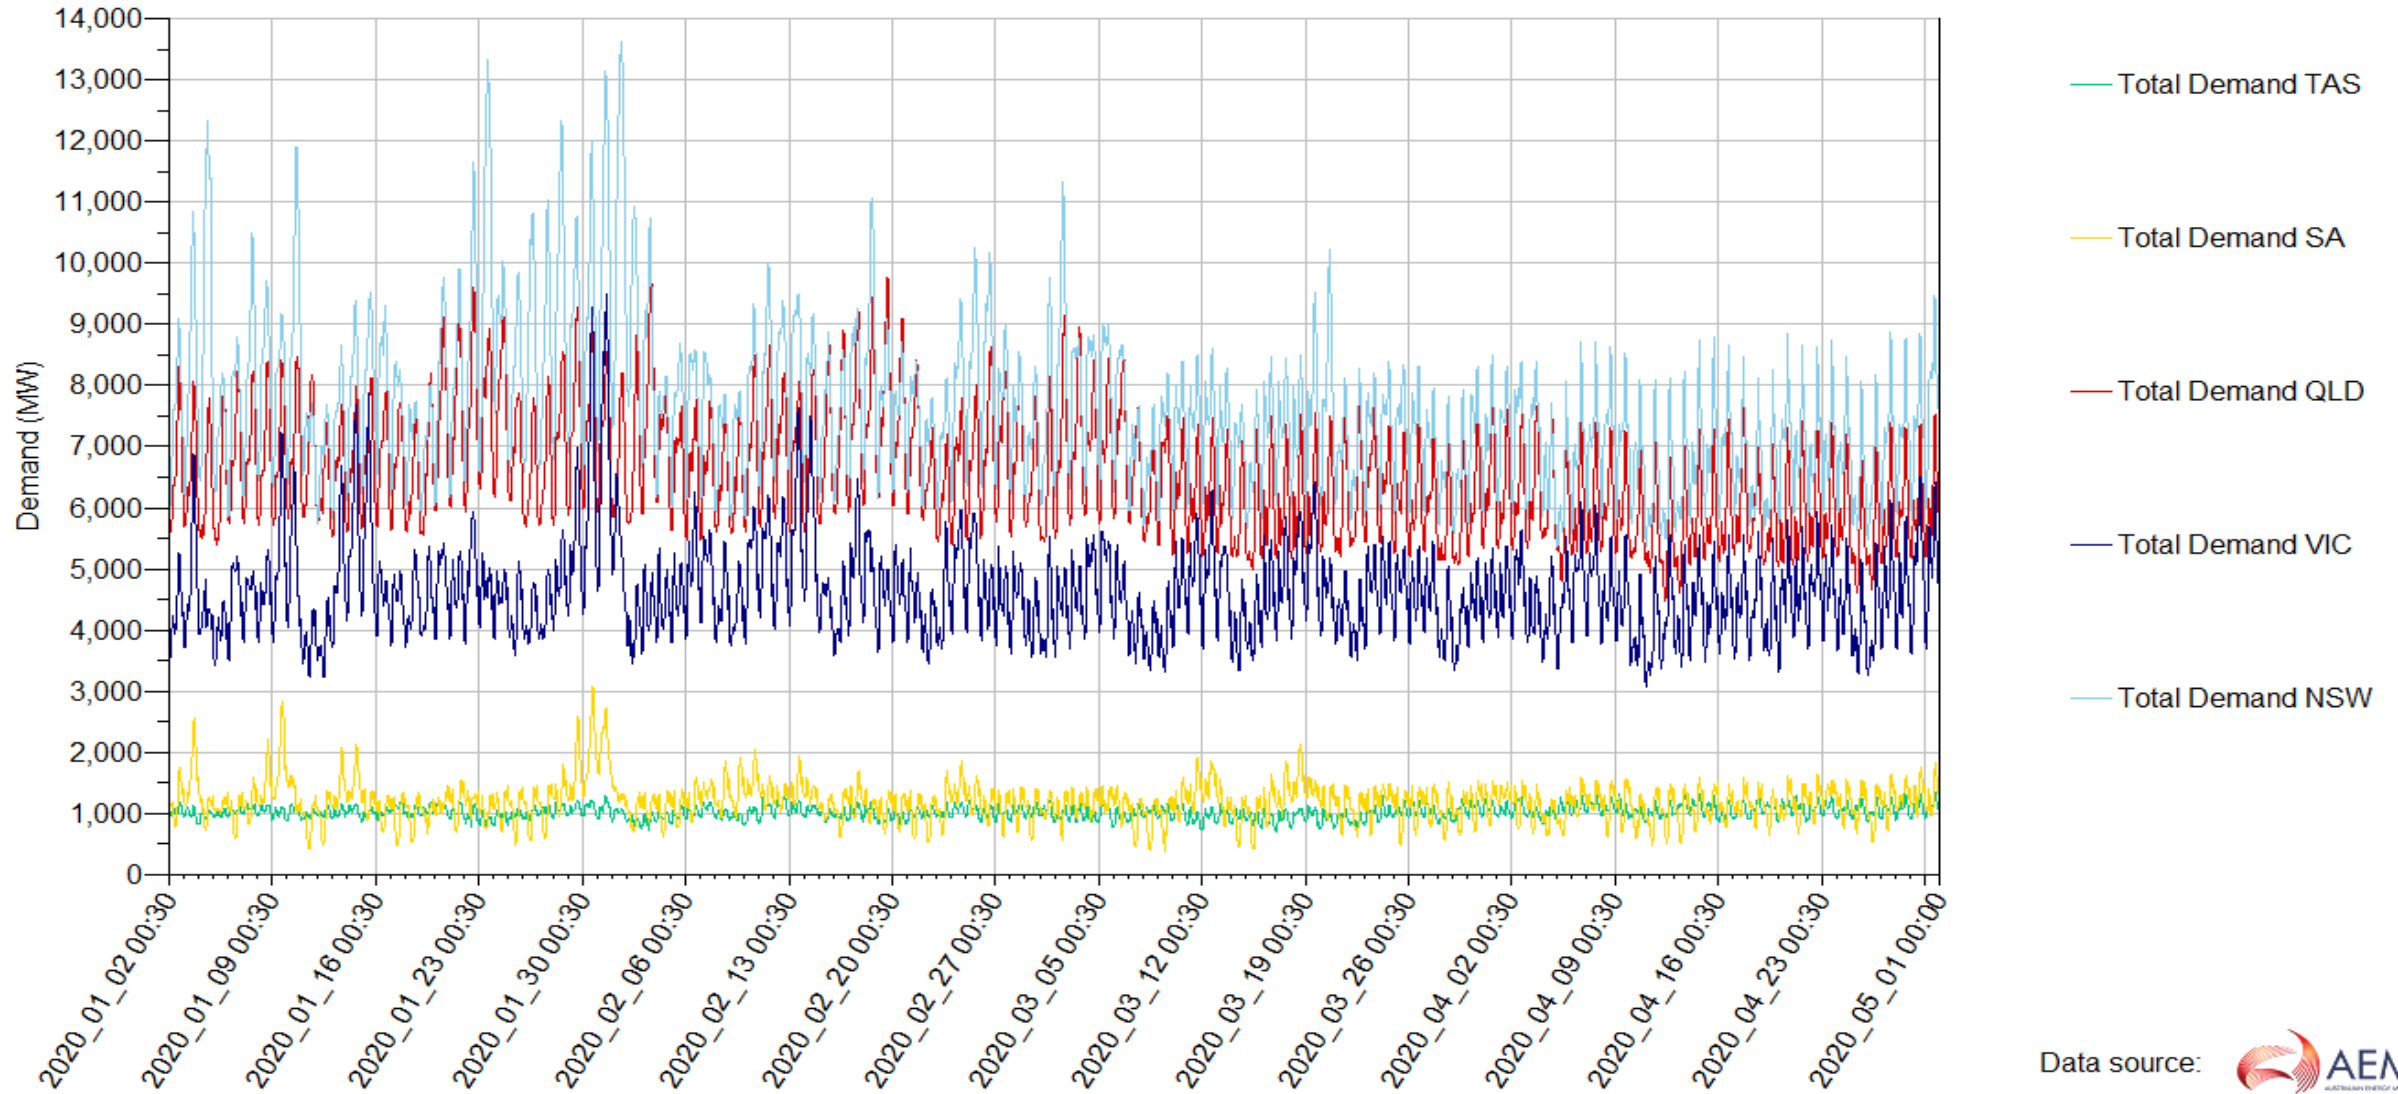

Demand_SeasOfYear_Line 2015-2020

Demand_SeasOfYear_Scale 1999-2020

Demand_SeasOfYear_Scale 1999-2014

Demand_SeasOfYear_Scale 2015-2020

Demand_L7Day30_Stack

Demand_L7Day30_Line

Demand_L15Day30_Stack

Demand_L15Day30_Line

Demand_L30Day30_Stack

Demand_L30Day30_Line

Demand_L90Day30_Stack

Demand_L90Day30_Line

Demand_L120Day30_Stack

Demand_L120Day30_Line

Demand_L30Day_Stack

Demand_L30Day_Line

Demand_L26Week_Stack

Demand_L26Week_Line

Demand_L30Month_Stack

Demand_L30Month_Line

RRP_Day_Stack

Data source:

RRP_Day_Line

RRP_Week_Stack