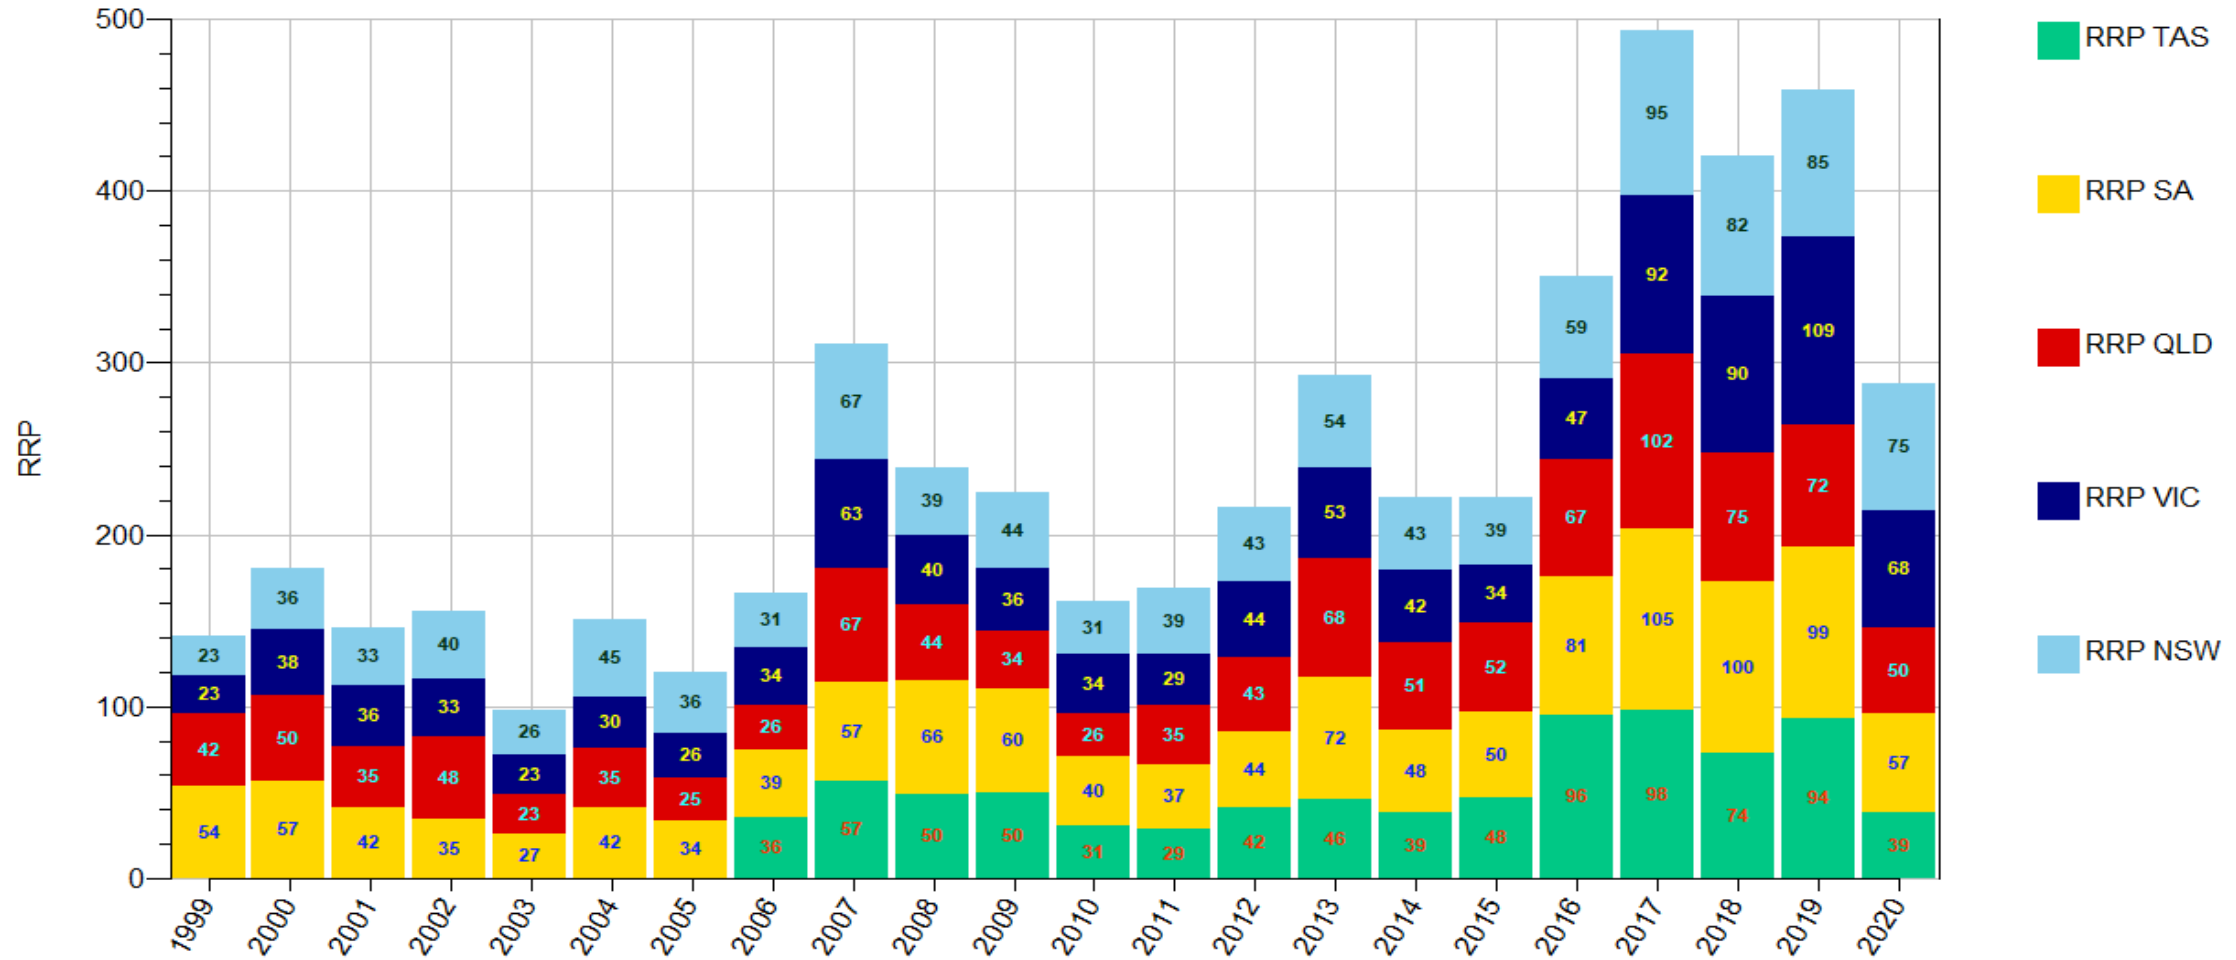

Demand_L26Week_Stack

Demand_L26Week_Line

Demand_L30Month_Stack

Demand_L30Month_Line

RRP_Day_Stack

Data source:

RRP_Day_Line

RRP_Week_Stack

Data source:

RRP_Week_Line

RRP_Month_Stack

Data source:

RRP_Month_Line

RRP_Quarter_Stack

Data source:

RRP_Quarter_Line

RRP_Year_Stack

RRP_Year_Clust

Data source:

RRP_Year_Line

RRP_ClmYear_Stack

RRP_ClmYear_Clust

RRP_ClmYear_Line

RRP_YearSeas_Stack

Data source:

RRP_YearSeas_Line

RRP_Summer_Line

RRP_Summer_Stack

RRP_Autumn_Line

RRP_Autumn_Stack

RRP_Winter_Line

RRP_Winter_Stack