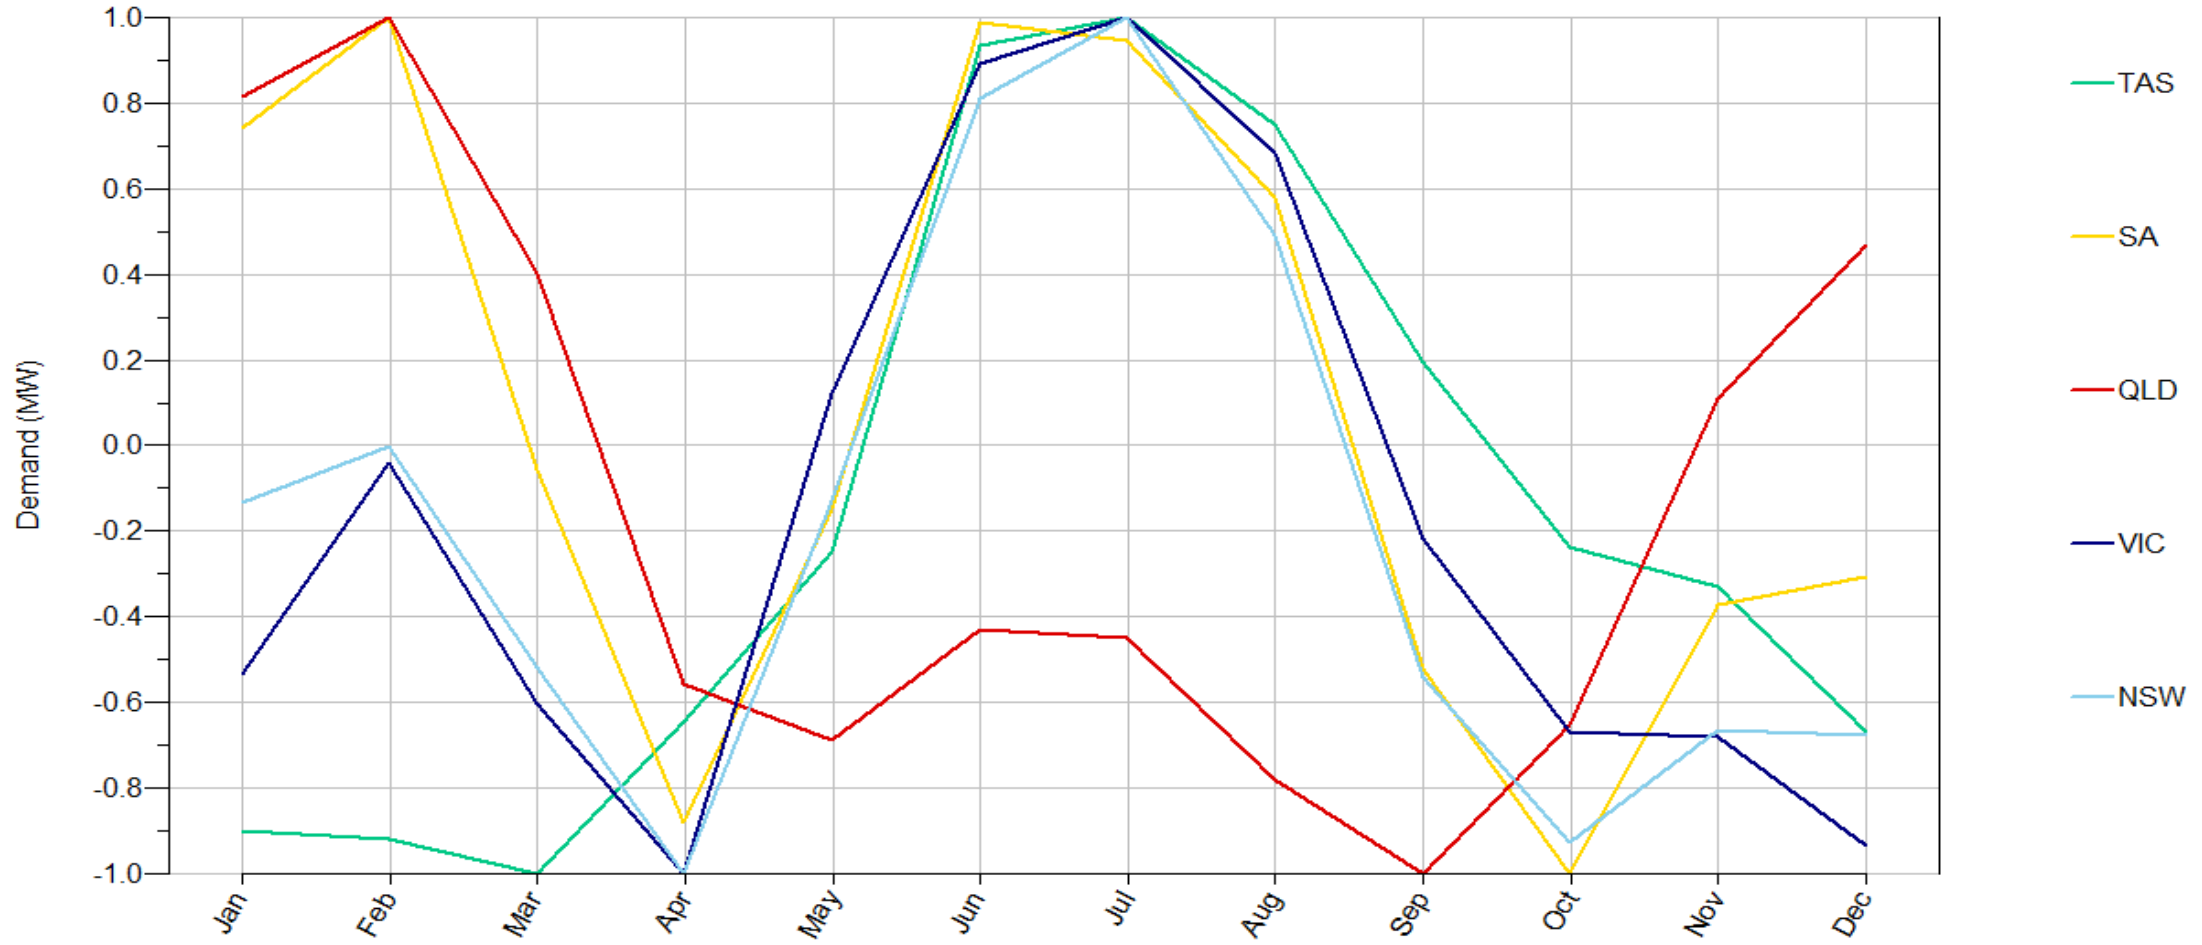

Demand_WeekOfYear_Line 1999-2020

Demand_WeekOfYear_Line 1999-2014

Demand_WeekOfYear_Line 2015-2020

Demand_WeekOfYear_Scale 1999-2020

Demand_WeekOfYear_Scale 1999-2014

Demand_WeekOfYear_Scale 2015-2020

Demand_MonthOfYear_Stack 1999-2020

Demand_MonthOfYear_Stack 1999-2014

Demand_MonthOfYear_Stack 2015-2020

Demand_MonthOfYear_Line 1999-2020

Demand_MonthOfYear_Line 1999-2014

Demand_MonthOfYear_Line 2015-2020

Demand_MonthOfYear_Scale 1999-2020

Demand_MonthOfYear_Scale 1999-2014

Demand_MonthOfYear_Scale 2015-2020

Demand_SeasOfYear_Stack 1999-2020

Demand_SeasOfYear_Stack 1999-2014

Demand_SeasOfYear_Stack 2015-2020

Demand_SeasOfYear_Line 1999-2020

Demand_SeasOfYear_Line 1999-2014