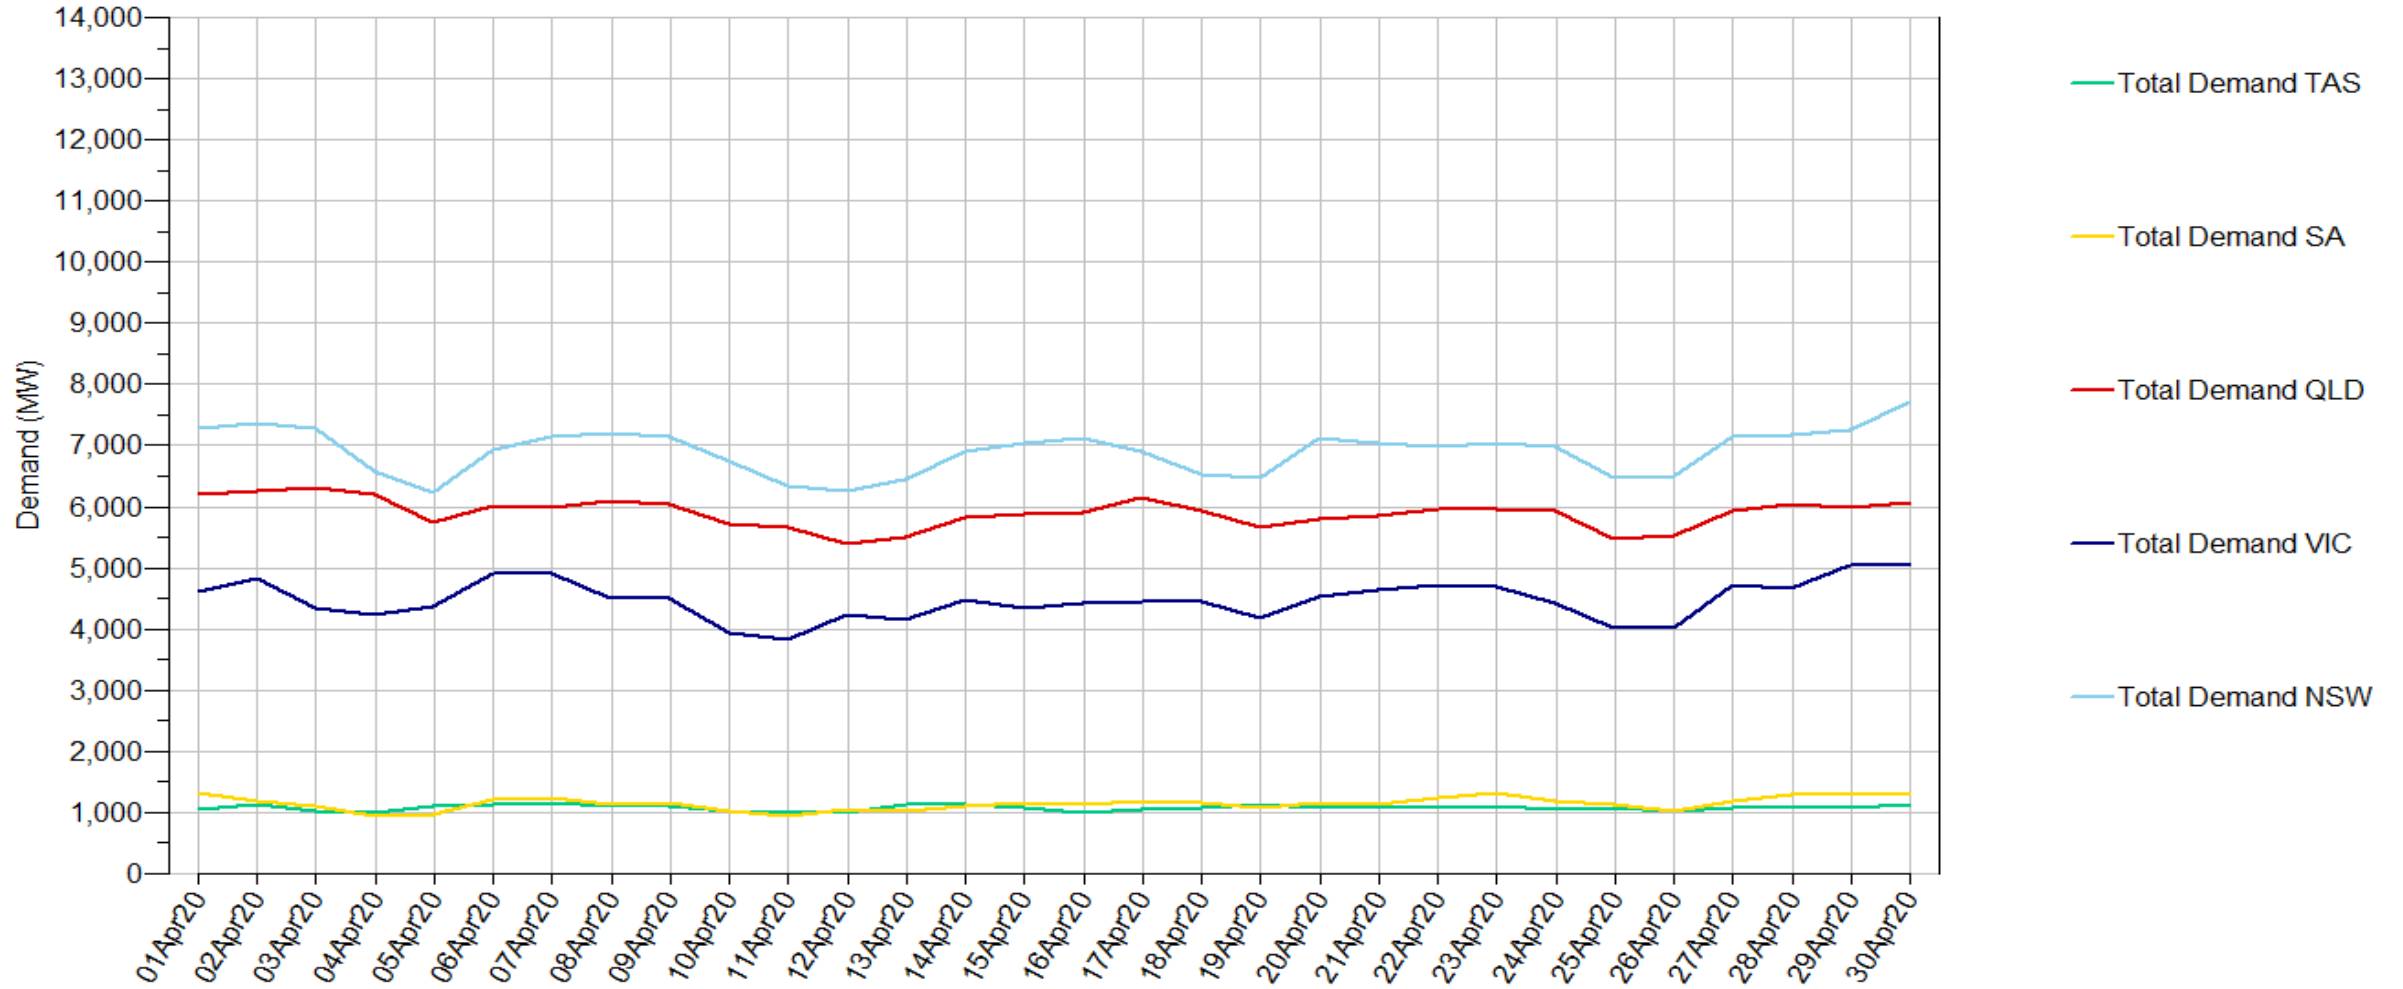

Demand_SeasOfYear_Line 2015-2020

Demand_SeasOfYear_Scale 1999-2020

Demand_SeasOfYear_Scale 1999-2014

Demand_SeasOfYear_Scale 2015-2020

Demand_L7Day30_Stack

Demand_L7Day30_Line

Demand_L15Day30_Stack

Demand_L15Day30_Line

Demand_L30Day30_Stack

Demand_L30Day30_Line

Demand_L90Day30_Stack

Demand_L90Day30_Line

Demand_L120Day30_Stack

Demand_L120Day30_Line

Demand_L30Day_Stack

Demand_L30Day_Line

Demand_L26Week_Stack

Demand_L26Week_Line

Demand_L30Month_Stack

Demand_L30Month_Line

RRP_Day_Stack

Data source:

RRP_Day_Line

RRP_Week_Stack