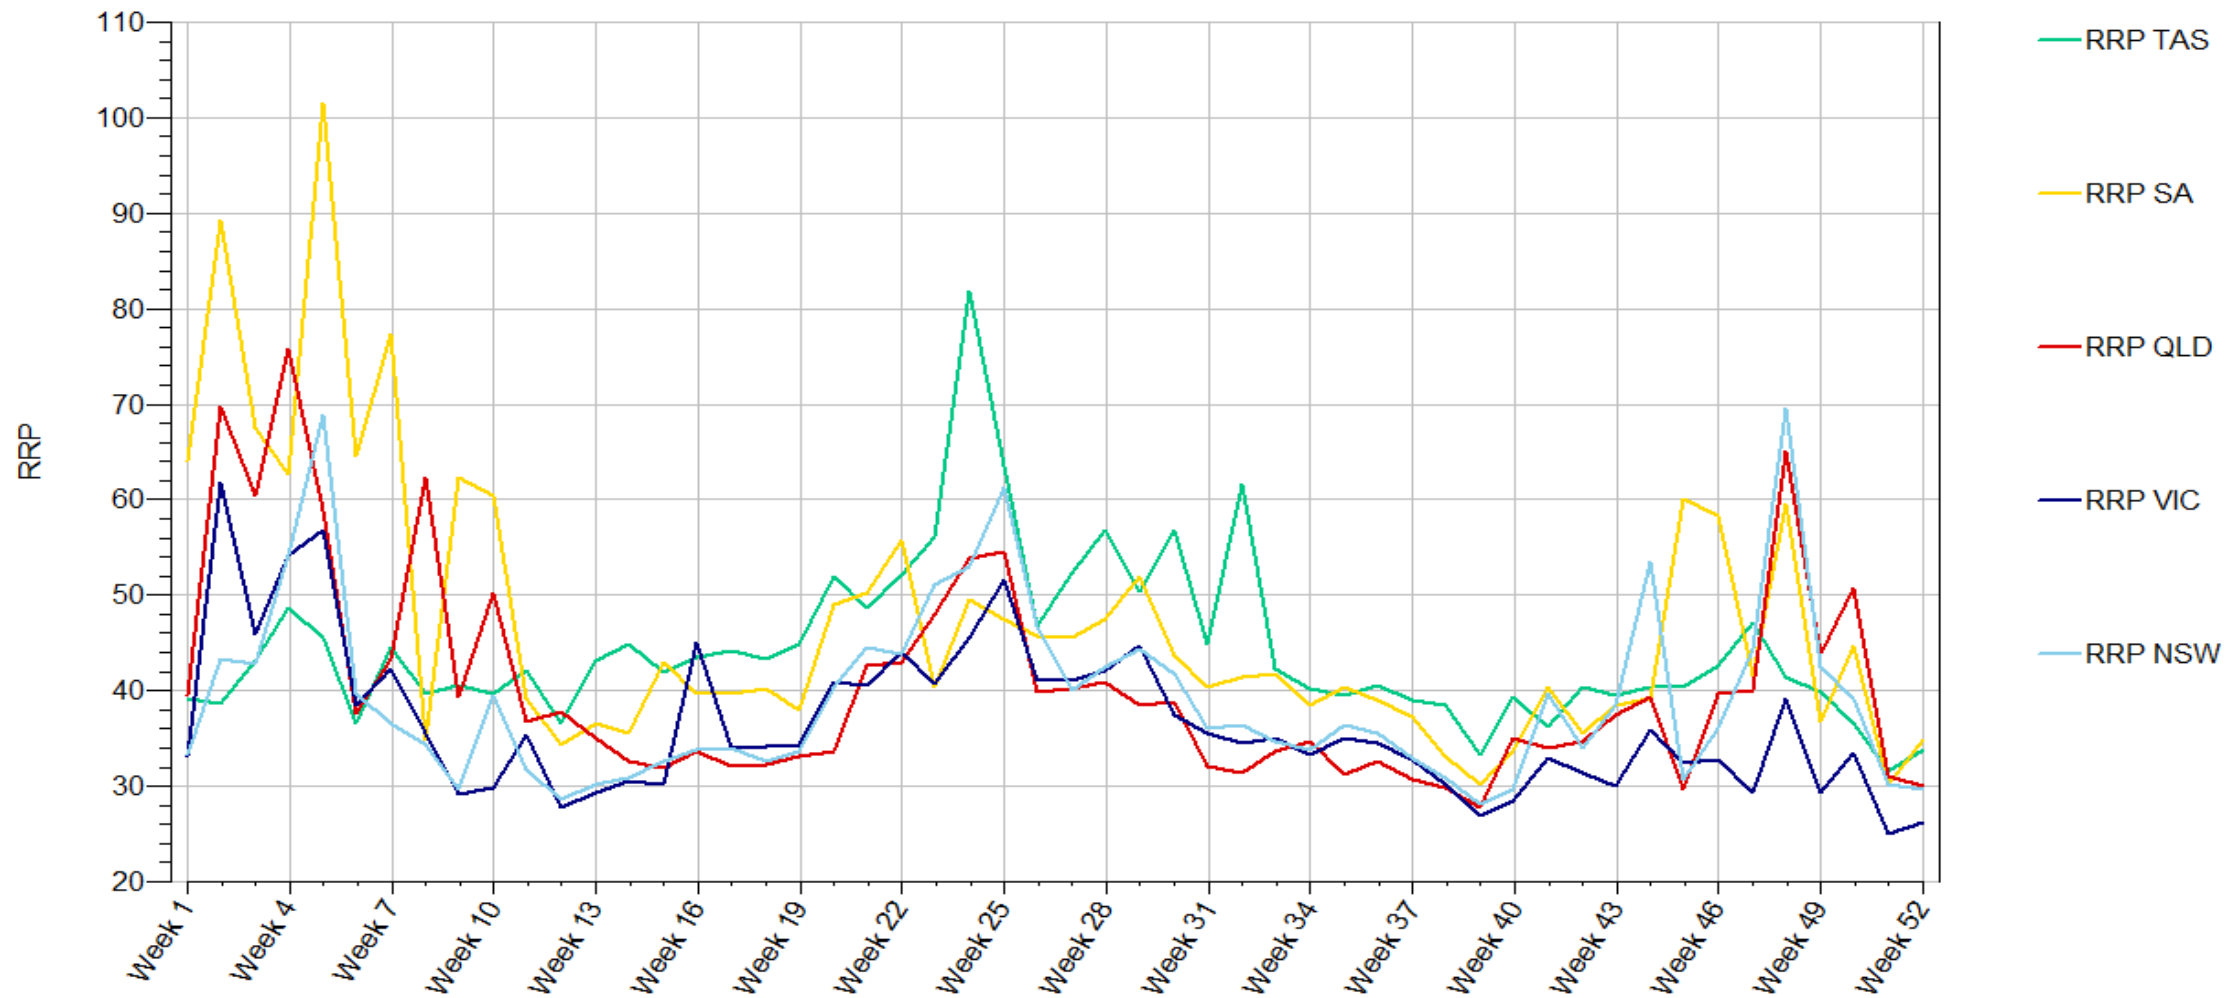

RRP_HourOfDay_Line 1999-2020

RRP_HourOfDay_Line 1999-2014

RRP_HourOfDay_Line 2015-2020

RRP_HourOfDay_Scale 1999-2020

RRP_HourOfDay_Scale 1999-2014

RRP_HourOfDay_Scale 2015-2020

RRP_DayOfWeek_Stack 1999-2020

RRP_DayOfWeek_Stack 1999-2014

Data source:

RRP_DayOfWeek_Stack 2015-2020

RRP_DayOfWeek_Line 1999-2020

RRP_DayOfWeek_Line 1999-2014

RRP_DayOfWeek_Line 2015-2020

Data source:

RRP_DayOfWeek_Scale 1999-2020

RRP_DayOfWeek_Scale 1999-2014

RRP_DayOfWeek_Scale 2015-2020

RRP_WeekOfYear_Stack 1999-2020

RRP_WeekOfYear_Stack 1999-2014

Data source:

RRP_WeekOfYear_Stack 2015-2020

Data source:

RRP_WeekOfYear_Line 1999-2020

RRP_WeekOfYear_Line 1999-2014

RRP_WeekOfYear_Line 2015-2020

RRP_WeekOfYear_Scale 1999-2020

RRP_WeekOfYear_Scale 1999-2014

RRP_WeekOfYear_Scale 2015-2020

RRP_MonthOfYear_Stack 1999-2020

RRP_MonthOfYear_Stack 1999-2014