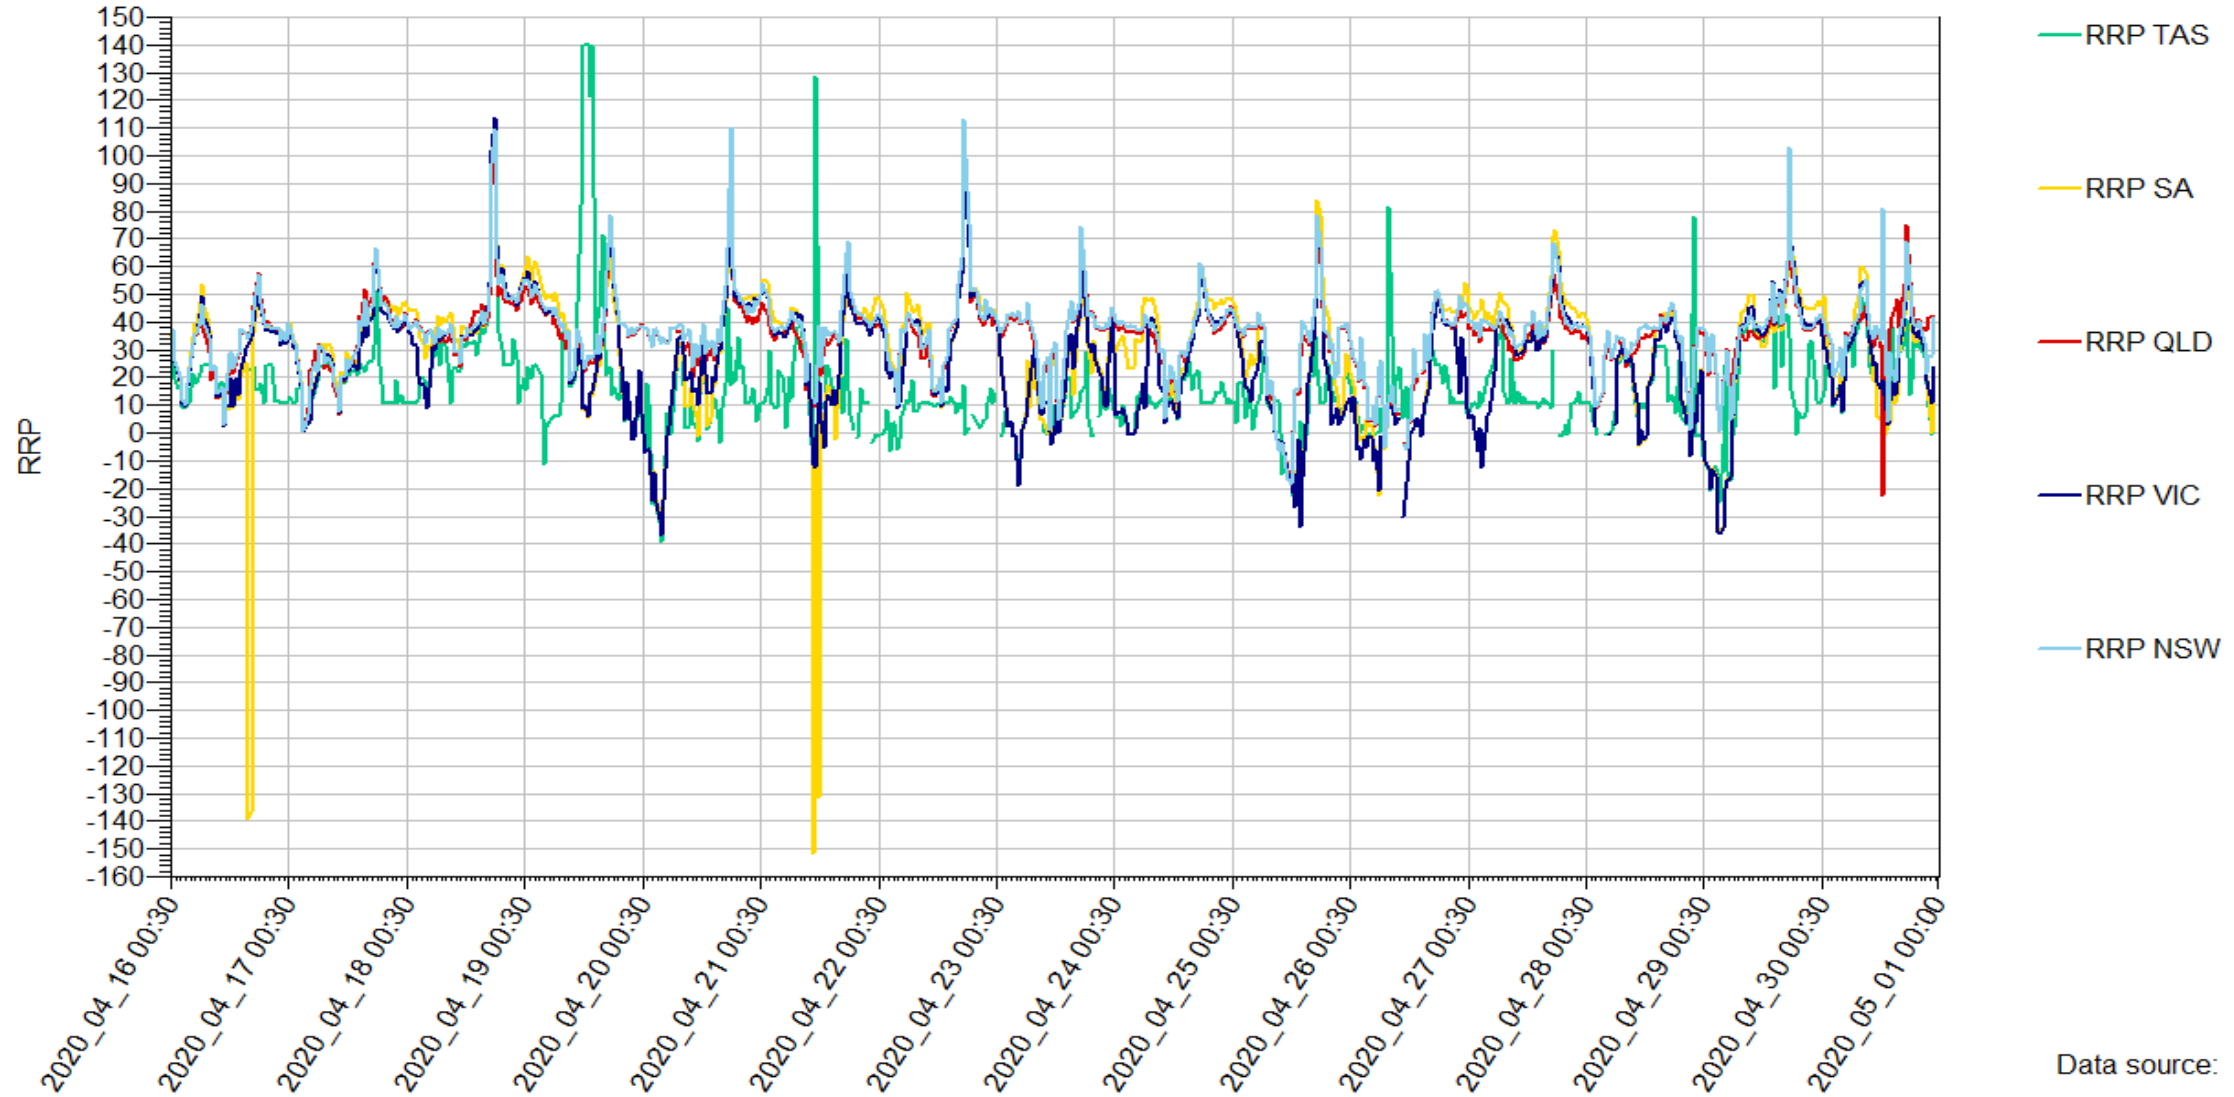

RRP_SeasOfYear_Stack 1999-2020

RRP_SeasOfYear_Stack 1999-2014

RRP_SeasOfYear_Stack 2015-2020

RRP_SeasOfYear_Line 1999-2020

RRP_SeasOfYear_Line 1999-2014

RRP_SeasOfYear_Line 2015-2020

RRP_SeasOfYear_Scale 1999-2020

RRP_SeasOfYear_Scale 1999-2014

RRP_SeasOfYear_Scale 2015-2020

RRP_L7Day30_Stack

RRP_L7Day30_Line

RRP_L15Day30_Stack

Data source:

RRP_L15Day30_Line

Data source:

RRP_L30Day30_Stack

RRP_L30Day30_Line

Data source:

RRP_L90Day30_Stack

RRP_L90Day30_Line

RRP_L120Day30_Stack

Data source:

RRP_L120Day30_Line