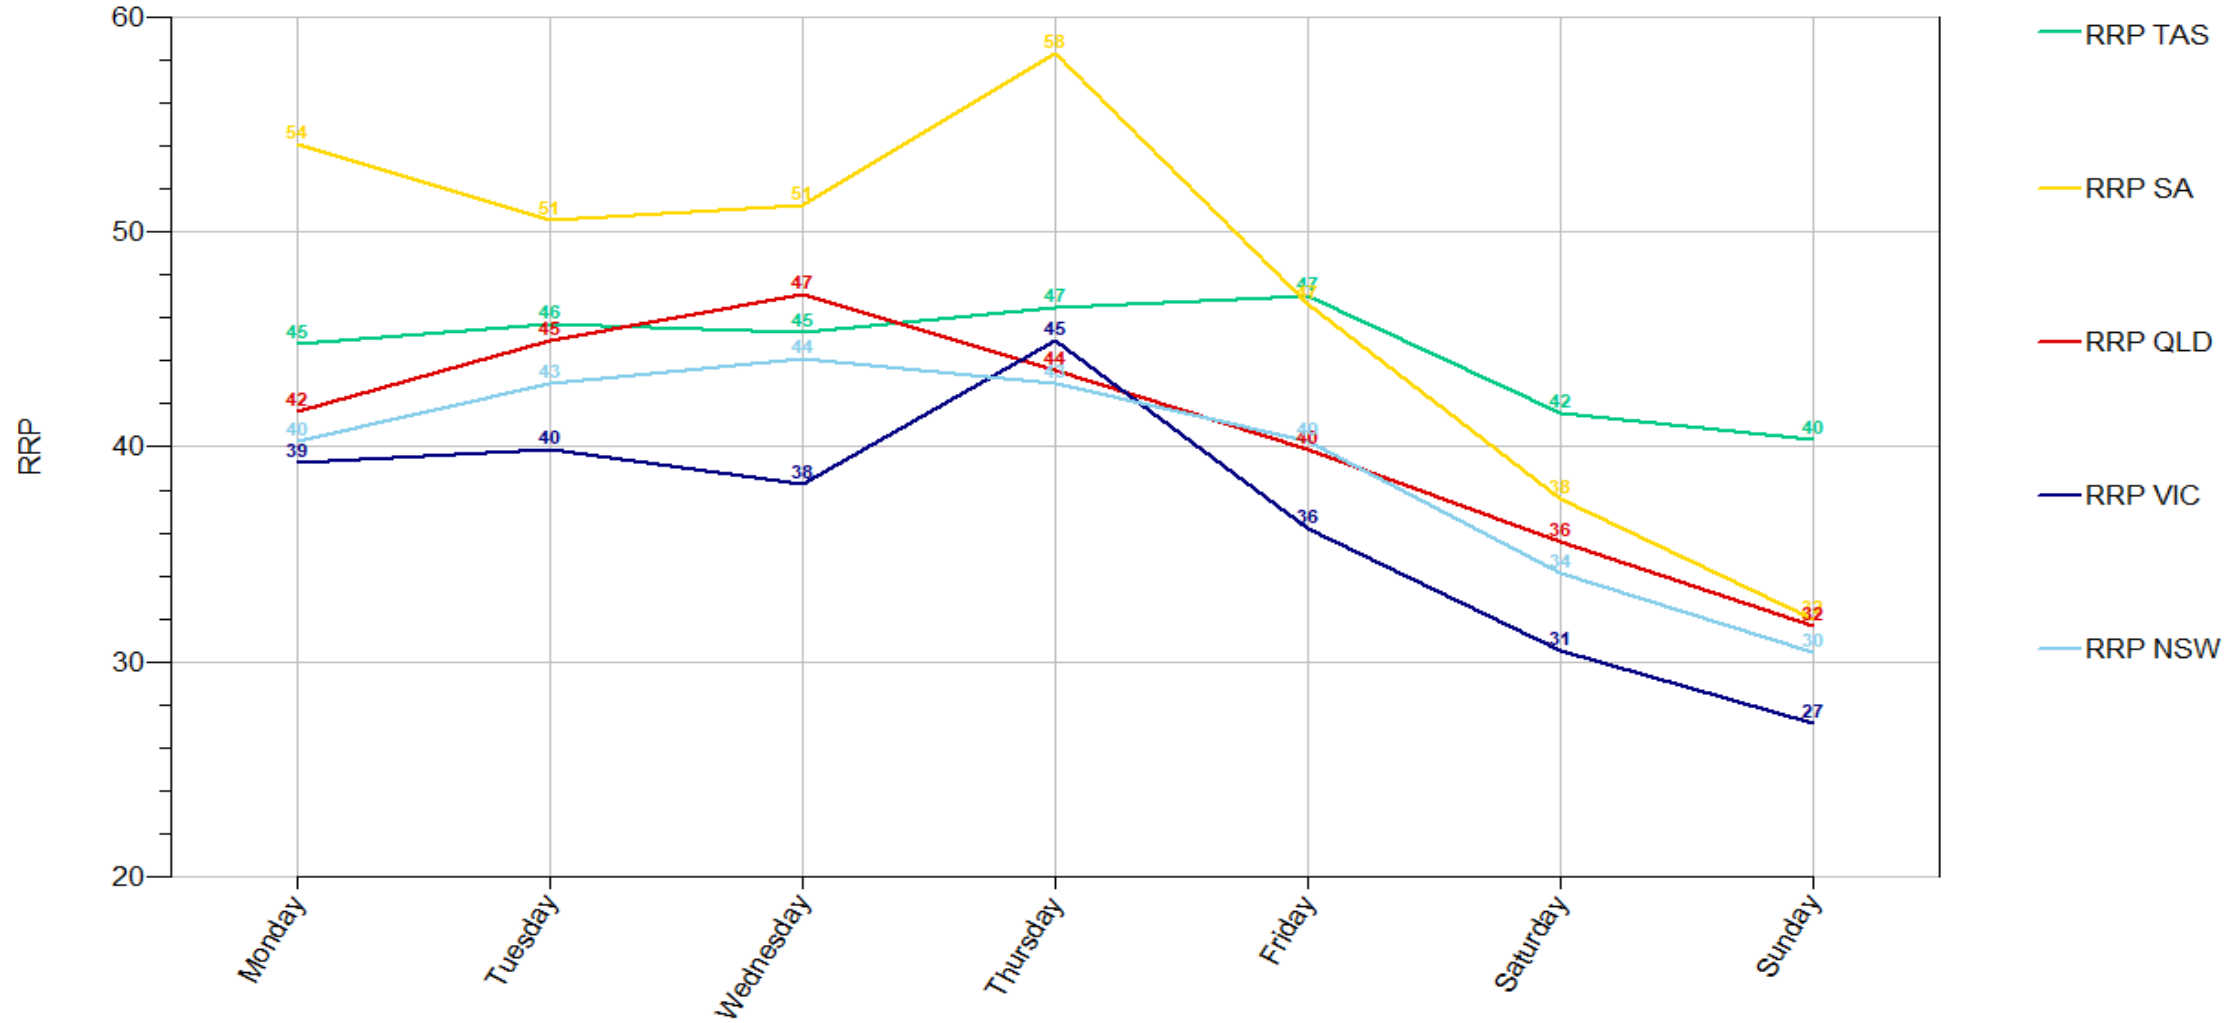

RRP_Spring_Line

RRP_Spring_Stack

Data source:

RRP_HourOfDay_Stack 1999-2020

RRP_HourOfDay_Stack 1999-2014

Data source:

RRP_HourOfDay_Stack 2015-2020

Data source:

RRP_HourOfDay_Line 1999-2020

RRP_HourOfDay_Line 1999-2014

RRP_HourOfDay_Line 2015-2020

RRP_HourOfDay_Scale 1999-2020

RRP_HourOfDay_Scale 1999-2014

RRP_HourOfDay_Scale 2015-2020

RRP_DayOfWeek_Stack 1999-2020

RRP_DayOfWeek_Stack 1999-2014

Data source:

RRP_DayOfWeek_Stack 2015-2020

RRP_DayOfWeek_Line 1999-2020

RRP_DayOfWeek_Line 1999-2014

RRP_DayOfWeek_Line 2015-2020

Data source:

RRP_DayOfWeek_Scale 1999-2020

RRP_DayOfWeek_Scale 1999-2014

RRP_DayOfWeek_Scale 2015-2020

RRP_WeekOfYear_Stack 1999-2020

RRP_WeekOfYear_Stack 1999-2014

Data source:

RRP_WeekOfYear_Stack 2015-2020

Data source:

RRP_WeekOfYear_Line 1999-2020