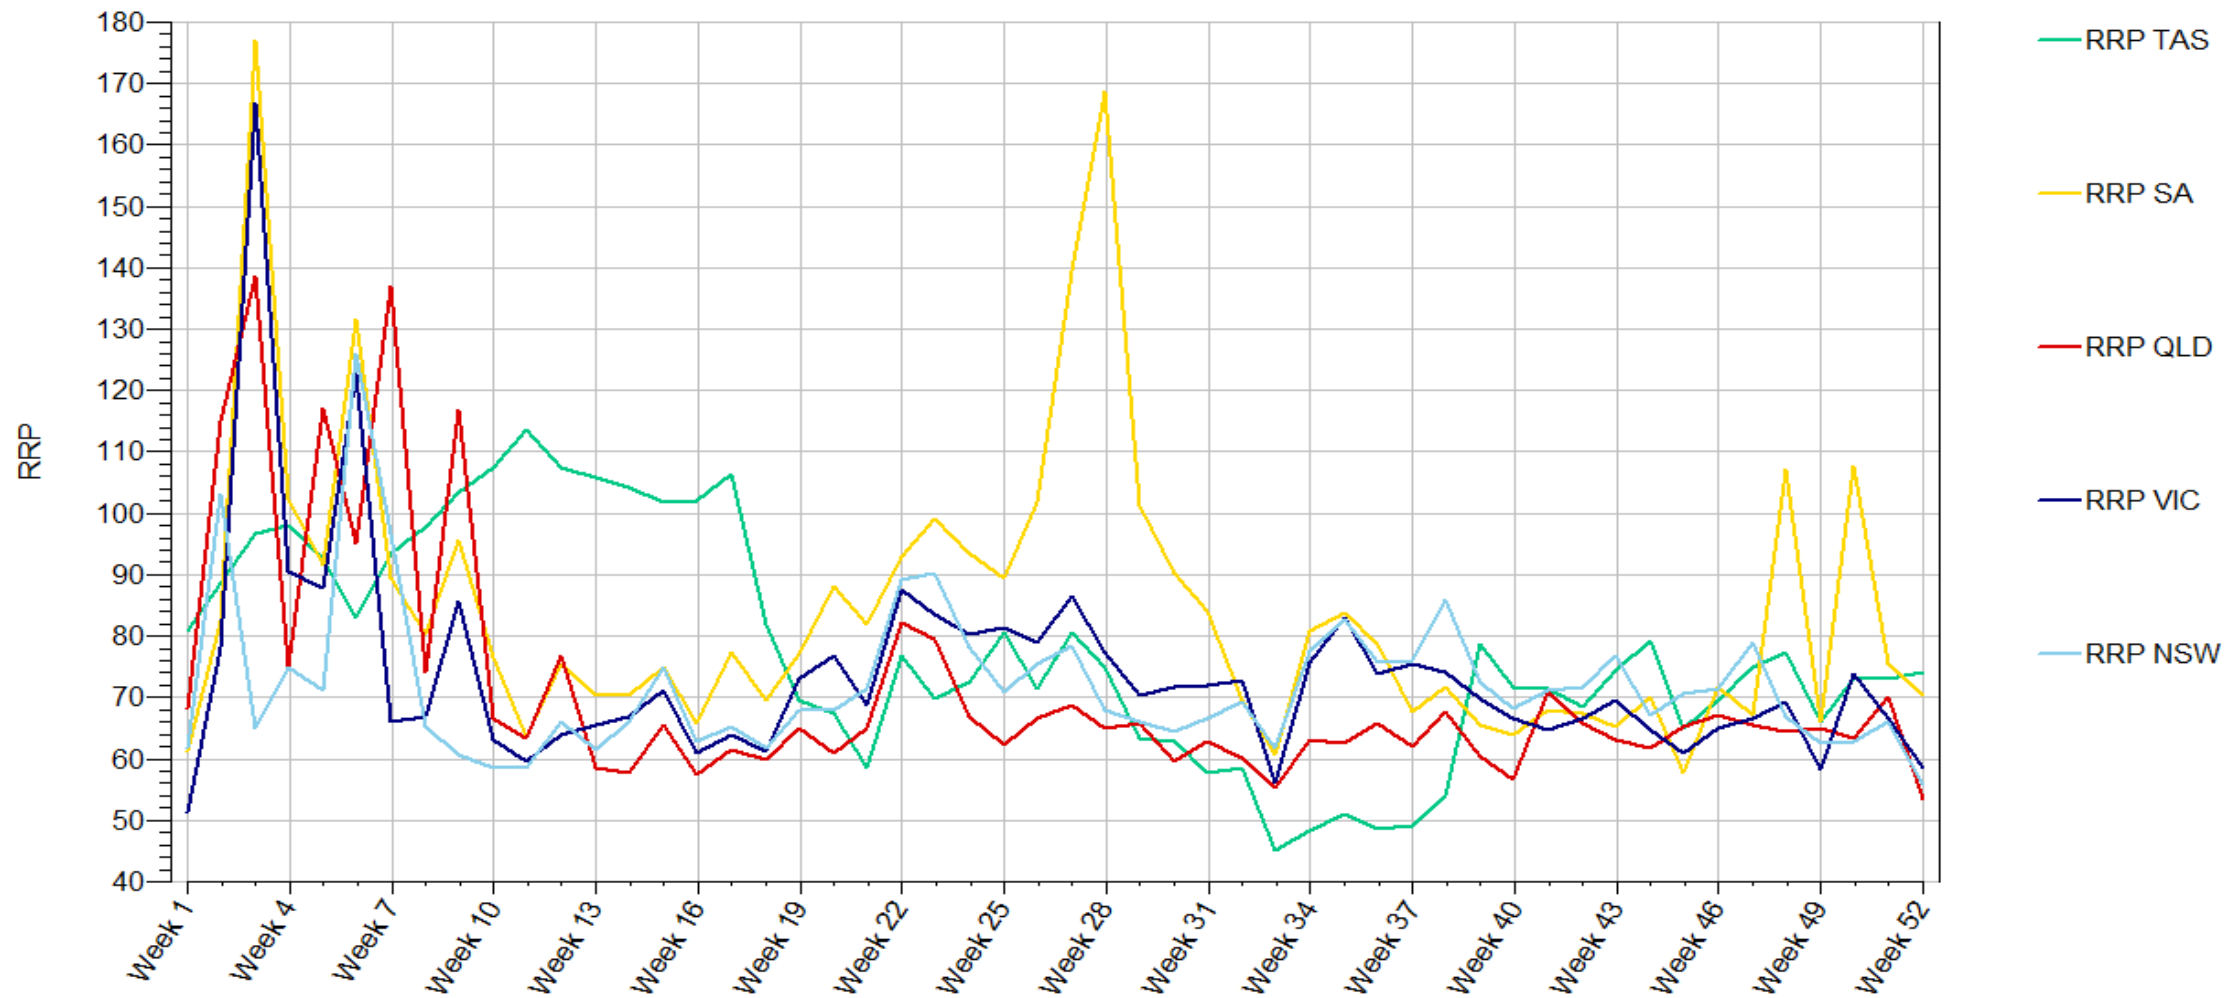

RRP_HourOfDay_Line 1999-2020

RRP_HourOfDay_Line 1999-2014

RRP_HourOfDay_Line 2015-2020

RRP_HourOfDay_Scale 1999-2020

RRP_HourOfDay_Scale 1999-2014

RRP_HourOfDay_Scale 2015-2020

RRP_DayOfWeek_Stack 1999-2020

RRP_DayOfWeek_Stack 1999-2014

Data source:

RRP_DayOfWeek_Stack 2015-2020

RRP_DayOfWeek_Line 1999-2020

RRP_DayOfWeek_Line 1999-2014

RRP_DayOfWeek_Line 2015-2020

Data source:

RRP_DayOfWeek_Scale 1999-2020

RRP_DayOfWeek_Scale 1999-2014

RRP_DayOfWeek_Scale 2015-2020

RRP_WeekOfYear_Stack 1999-2020

RRP_WeekOfYear_Stack 1999-2014

Data source:

RRP_WeekOfYear_Stack 2015-2020

Data source:

RRP_WeekOfYear_Line 1999-2020

RRP_WeekOfYear_Line 1999-2014

RRP_WeekOfYear_Line 2015-2020

RRP_WeekOfYear_Scale 1999-2020

RRP_WeekOfYear_Scale 1999-2014

RRP_WeekOfYear_Scale 2015-2020

RRP_MonthOfYear_Stack 1999-2020

RRP_MonthOfYear_Stack 1999-2014