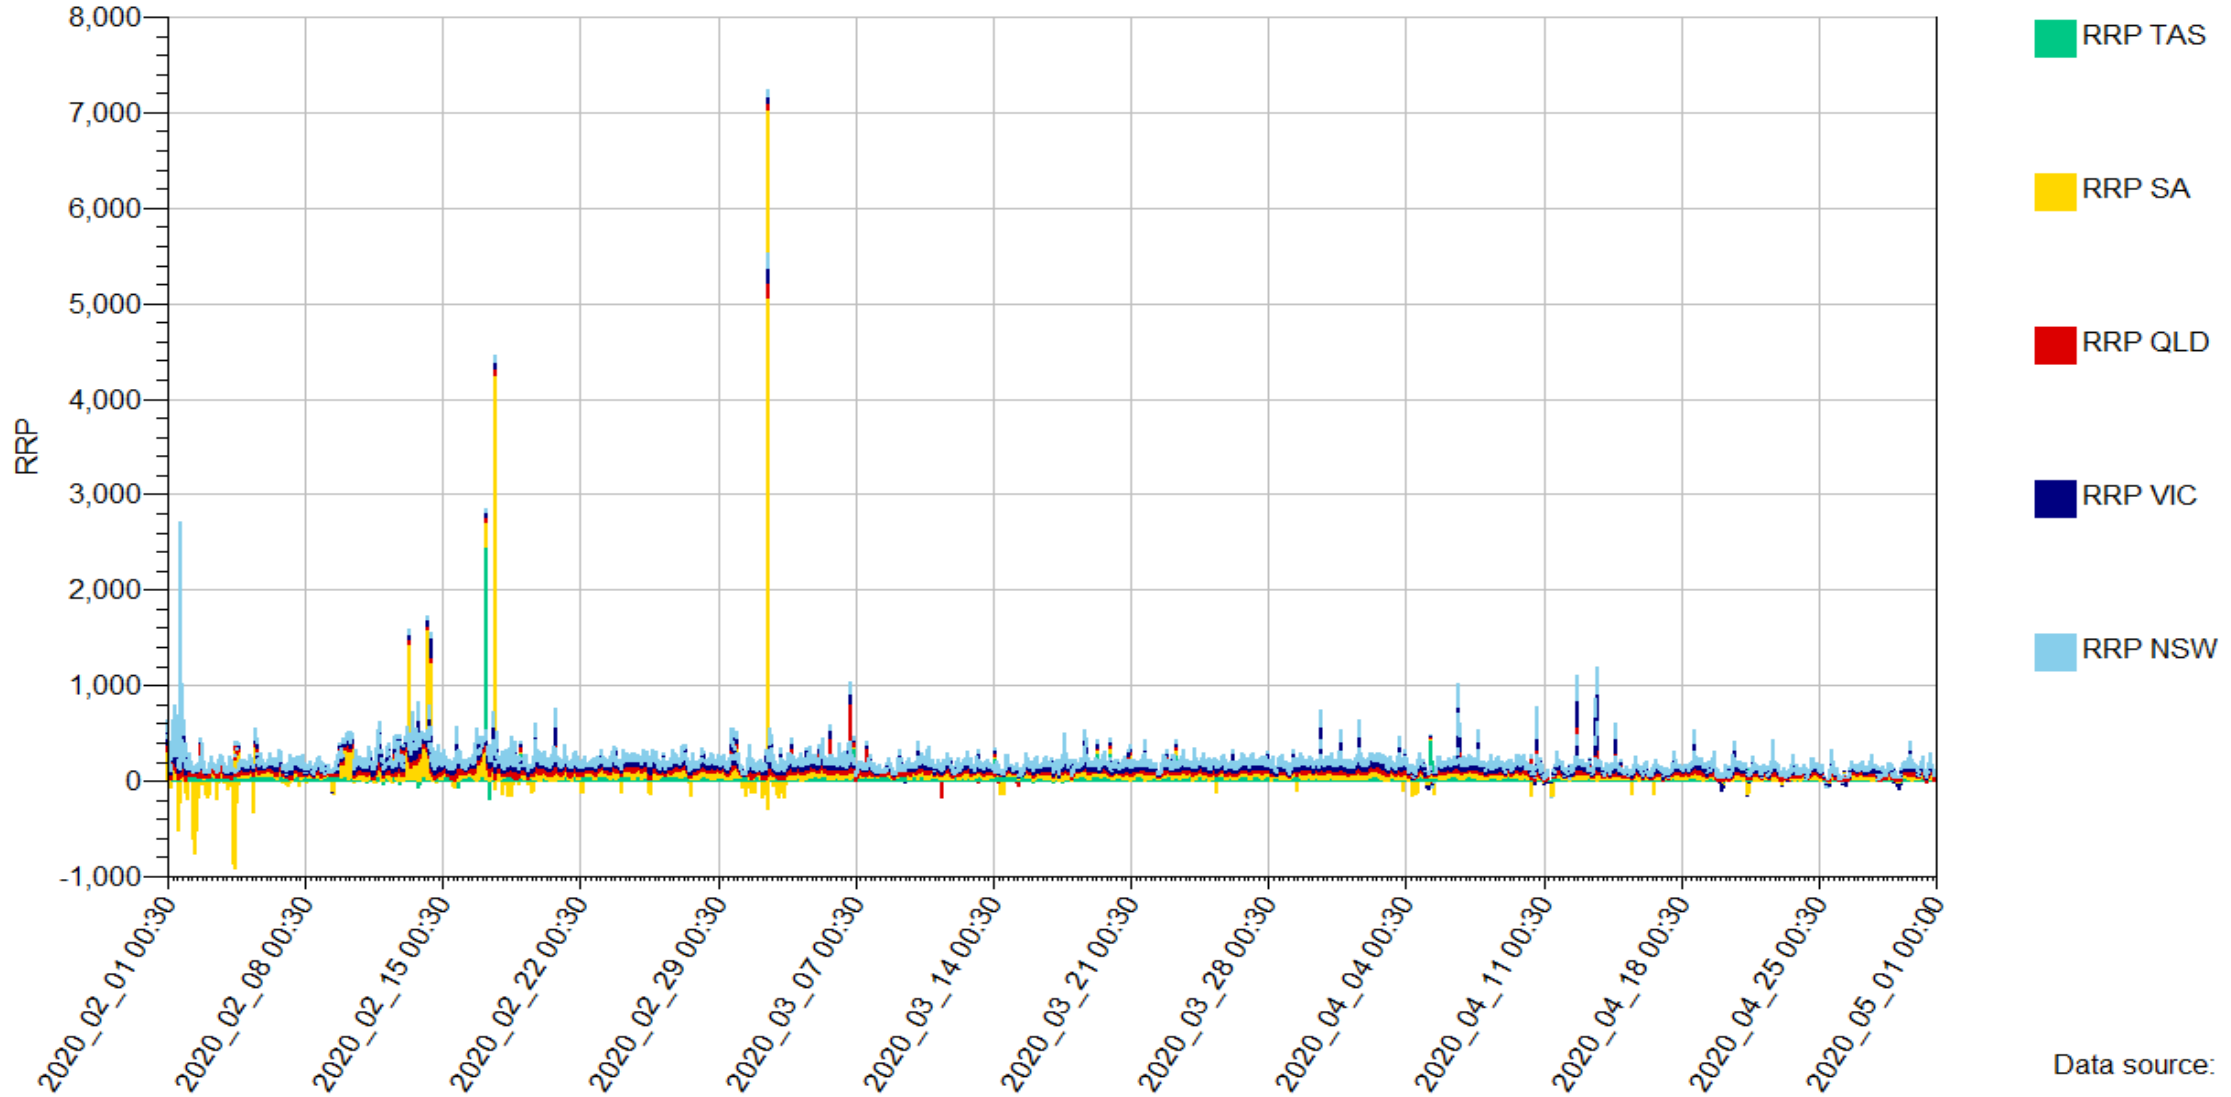

RRP_SeasOfYear_Scale 1999-2014

RRP_SeasOfYear_Scale 2015-2020

RRP_L7Day30_Stack

RRP_L7Day30_Line

RRP_L15Day30_Stack

Data source:

RRP_L15Day30_Line

Data source:

RRP_L30Day30_Stack

RRP_L30Day30_Line

Data source:

RRP_L90Day30_Stack

RRP_L90Day30_Line

RRP_L120Day30_Stack

Data source:

RRP_L120Day30_Line

Data source:

RRP_L30Day_Stack

Data source:

RRP_L30Day_Line

RRP_L26Week_Stack

Data source:

RRP_L26Week_Line

RRP_L30Month_Stack