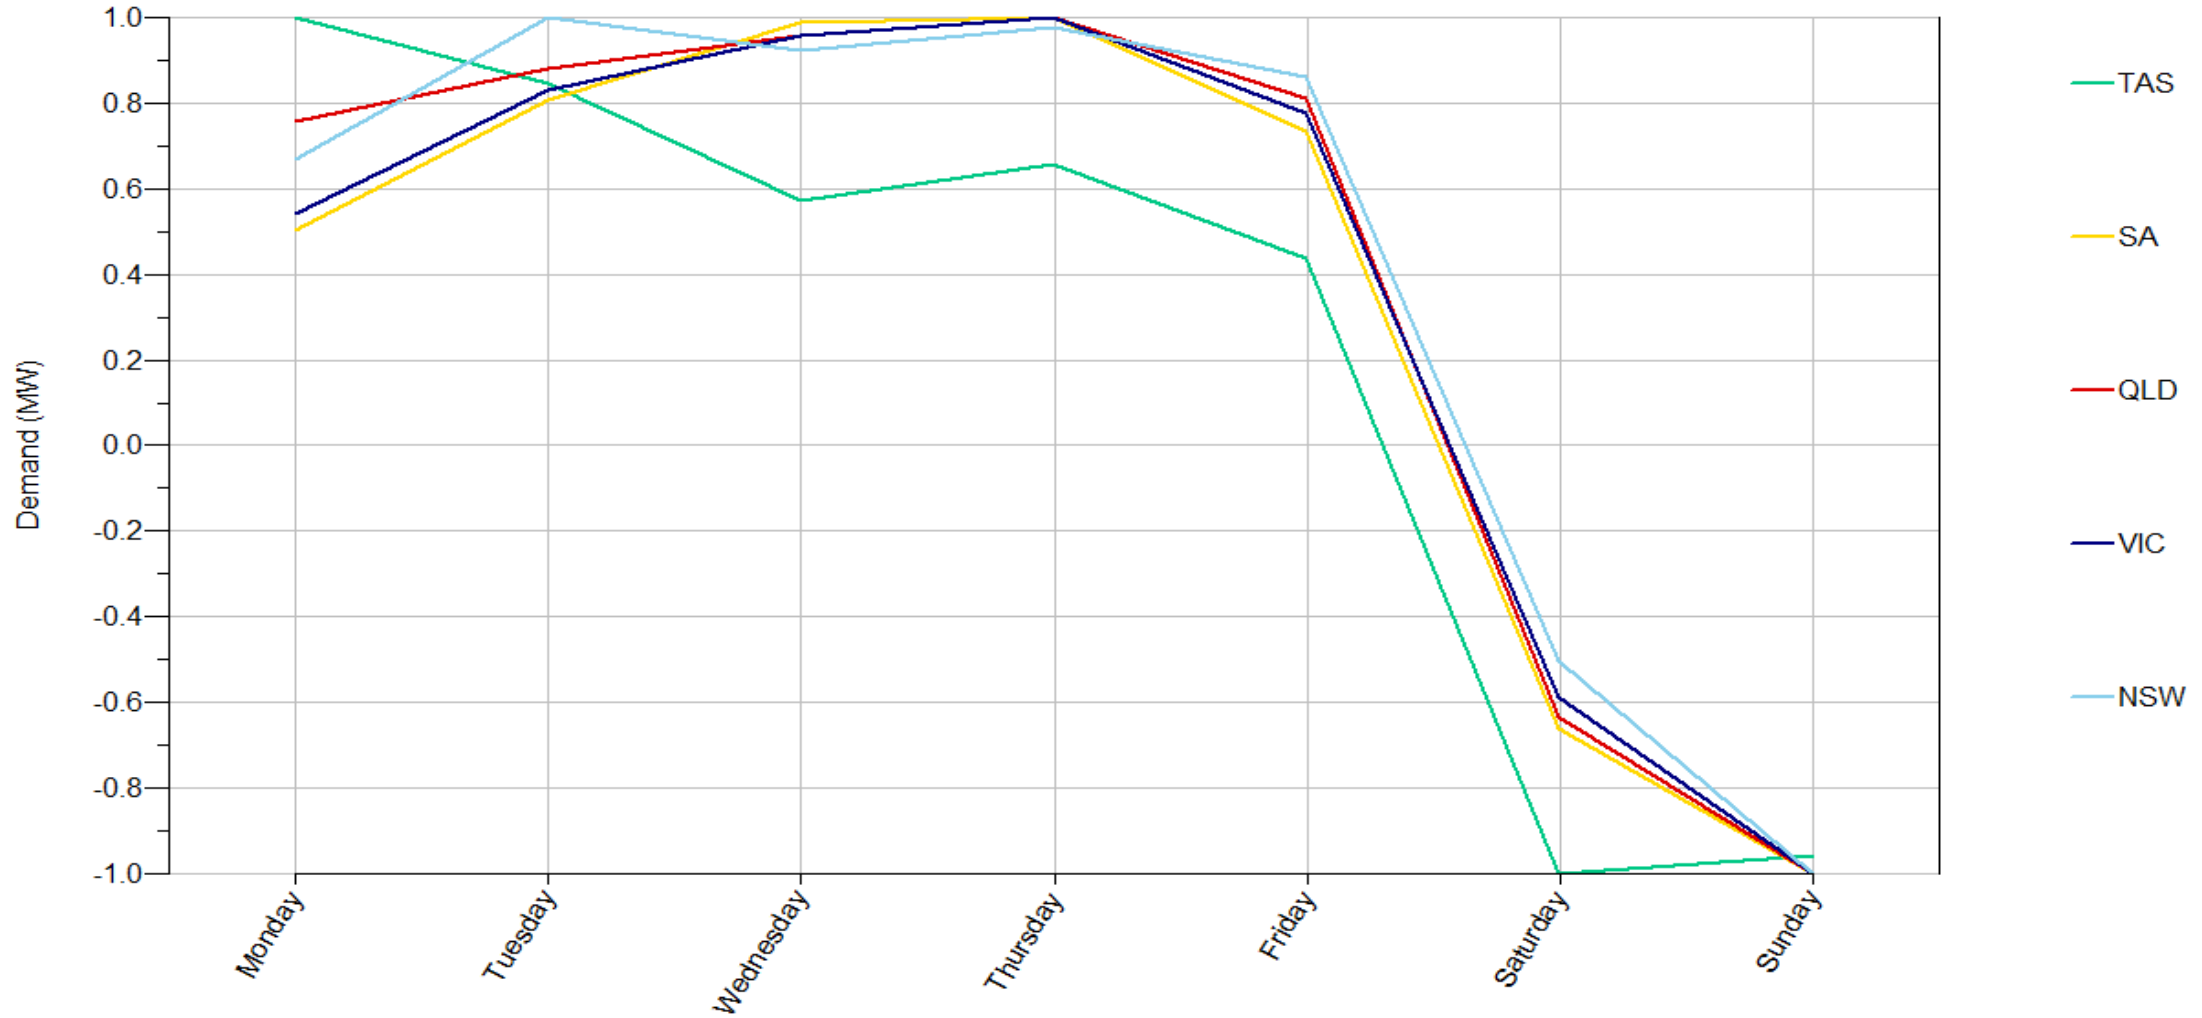

Demand_HourOfDay_Scale 1999-2014

Demand_HourOfDay_Scale 2015-2020

Demand_DayOfWeek_Stack 1999-2020

Demand_DayOfWeek_Stack 1999-2014

Demand_DayOfWeek_Stack 2015-2020

Demand_DayOfWeek_Line 1999-2020

Demand_DayOfWeek_Line 1999-2014

Demand_DayOfWeek_Line 2015-2020

Demand_DayOfWeek_Scale 1999-2020

Demand_DayOfWeek_Scale 1999-2014

Demand_DayOfWeek_Scale 2015-2020

Demand_WeekOfYear_Stack 1999-2020

Demand_WeekOfYear_Stack 1999-2014

Demand_WeekOfYear_Stack 2015-2020

Demand_WeekOfYear_Line 1999-2020

Demand_WeekOfYear_Line 1999-2014

Demand_WeekOfYear_Line 2015-2020

Demand_WeekOfYear_Scale 1999-2020

Demand_WeekOfYear_Scale 1999-2014

Demand_WeekOfYear_Scale 2015-2020

Demand_MonthOfYear_Stack 1999-2020