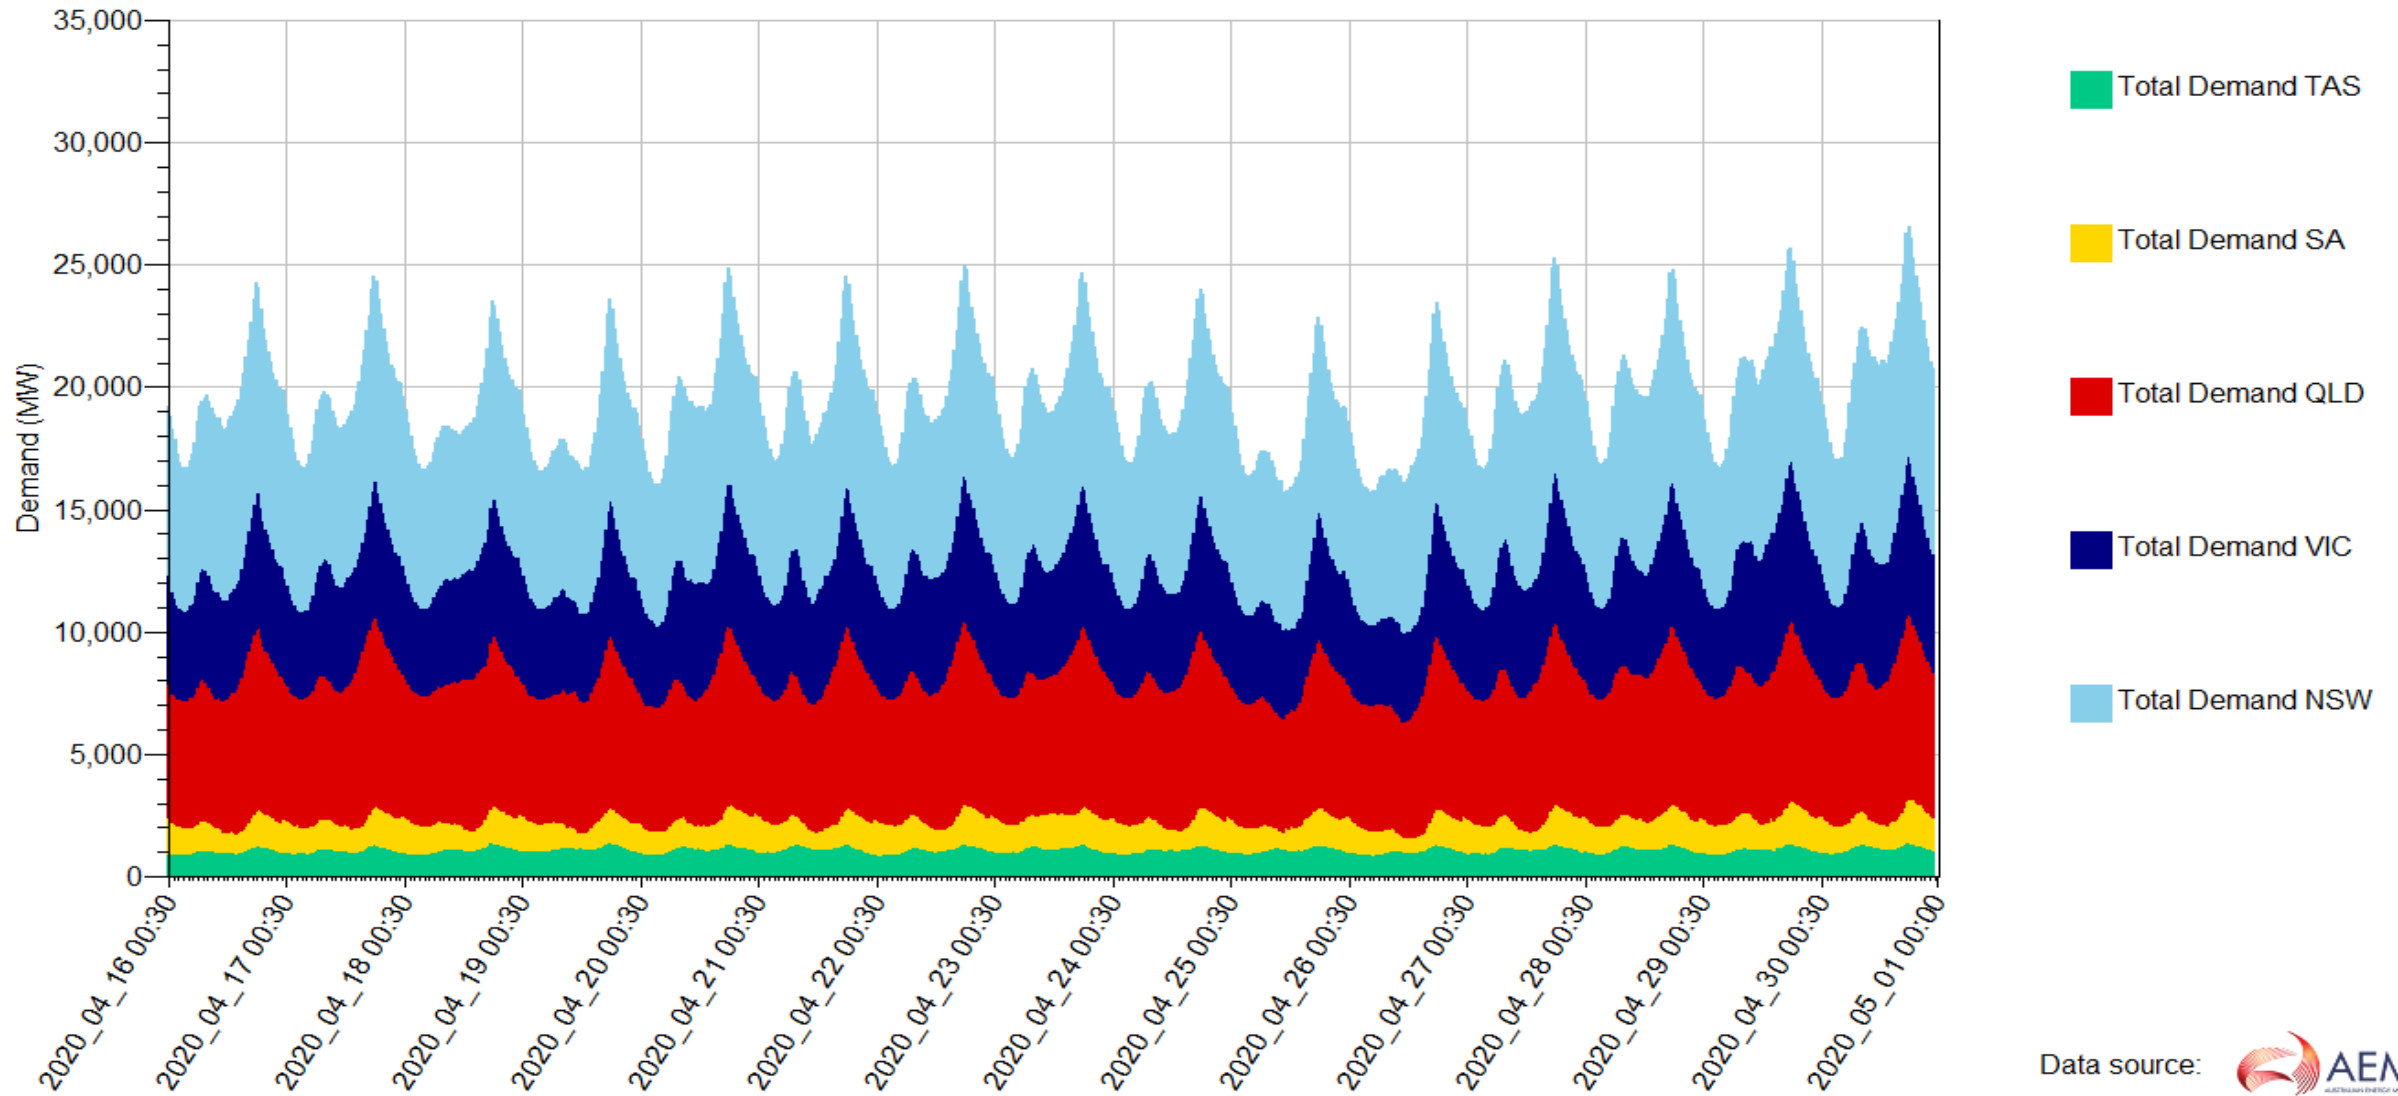

Demand_MonthOfYear_Scale 1999-2014

Demand_MonthOfYear_Scale 2015-2020

Demand_SeasOfYear_Stack 1999-2020

Demand_SeasOfYear_Stack 1999-2014

Demand_SeasOfYear_Stack 2015-2020

Demand_SeasOfYear_Line 1999-2020

Demand_SeasOfYear_Line 1999-2014

Demand_SeasOfYear_Line 2015-2020

Demand_SeasOfYear_Scale 1999-2020

Demand_SeasOfYear_Scale 1999-2014

Demand_SeasOfYear_Scale 2015-2020

Demand_L7Day30_Stack

Demand_L7Day30_Line

Demand_L15Day30_Stack

Demand_L15Day30_Line

Demand_L30Day30_Stack

Demand_L30Day30_Line

Demand_L90Day30_Stack

Demand_L90Day30_Line

Demand_L120Day30_Stack

Demand_L120Day30_Line

Demand_L30Day_Stack

Demand_L30Day_Line