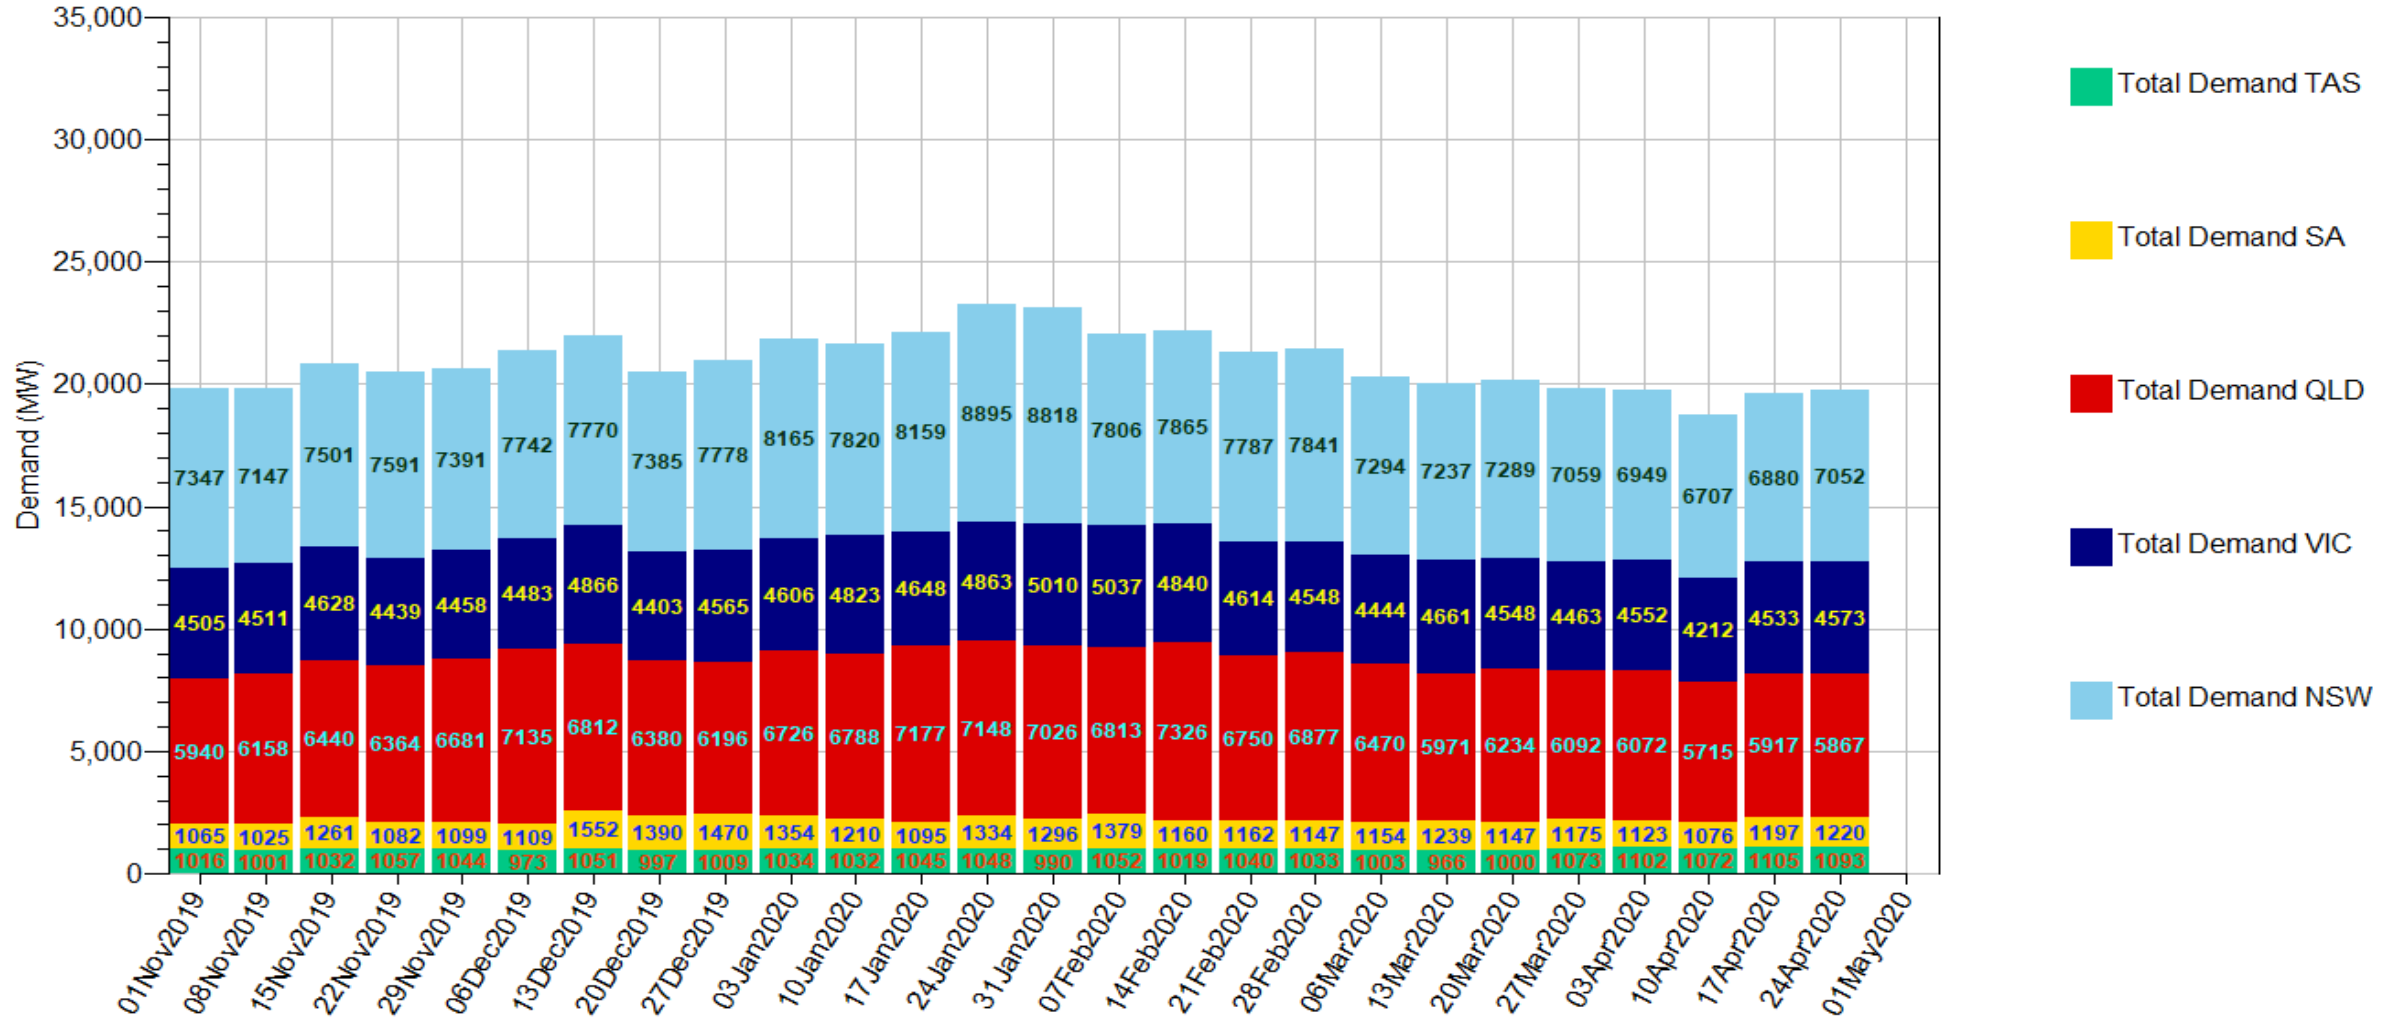

Demand_SeasOfYear_Line 2015-2020

Demand_SeasOfYear_Scale 1999-2020

Demand_SeasOfYear_Scale 1999-2014

Demand_SeasOfYear_Scale 2015-2020

Demand_L7Day30_Stack

Demand_L7Day30_Line

Demand_L15Day30_Stack

Demand_L15Day30_Line

Demand_L30Day30_Stack

Demand_L30Day30_Line

Demand_L90Day30_Stack

Demand_L90Day30_Line

Demand_L120Day30_Stack

Demand_L120Day30_Line

Demand_L30Day_Stack

Demand_L30Day_Line

Demand_L26Week_Stack

Demand_L26Week_Line

Demand_L30Month_Stack

Demand_L30Month_Line

RRP_Day_Stack

Data source:

RRP_Day_Line

RRP_Week_Stack