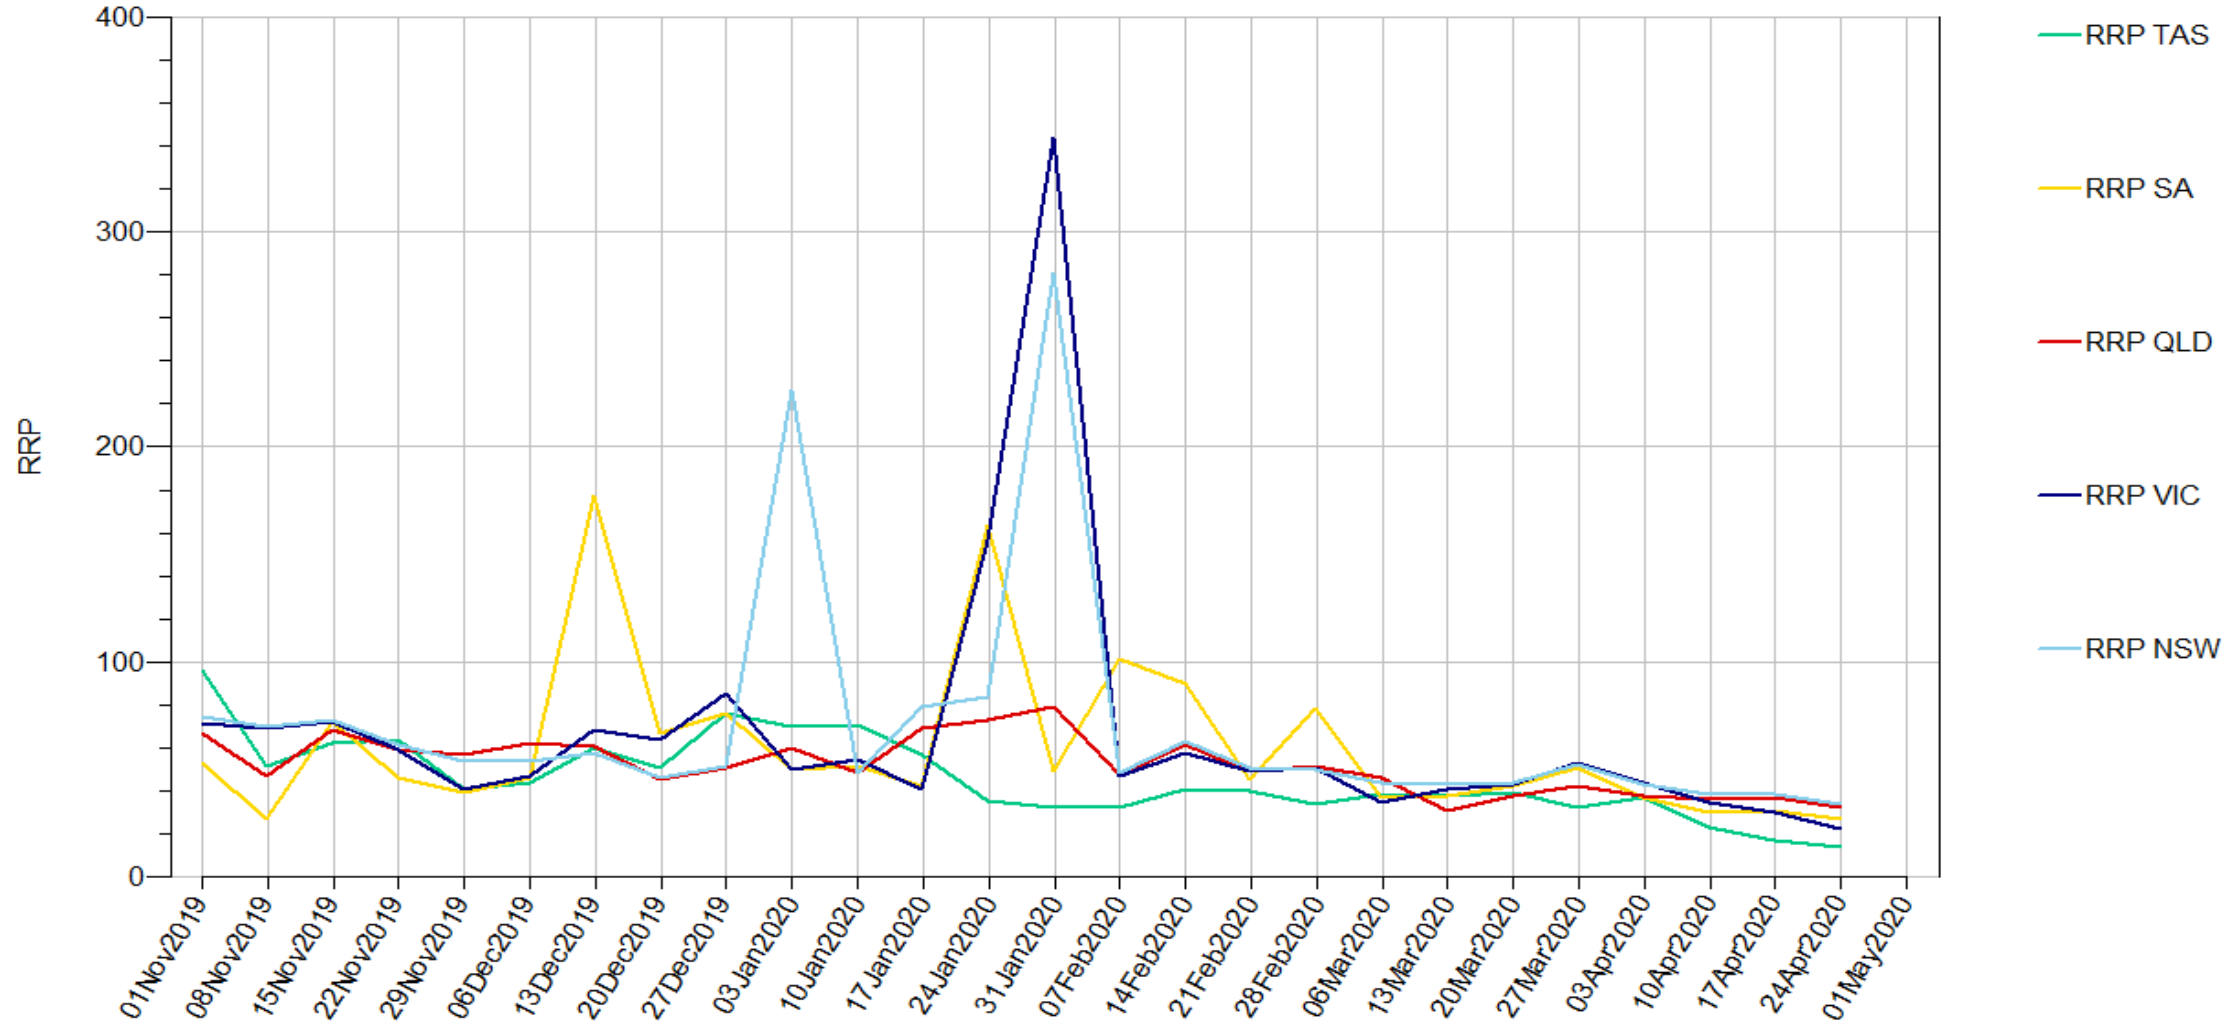

RRP_SeasOfYear_Scale 1999-2014

RRP_SeasOfYear_Scale 2015-2020

RRP_L7Day30_Stack

RRP_L7Day30_Line

RRP_L15Day30_Stack

Data source:

RRP_L15Day30_Line

Data source:

RRP_L30Day30_Stack

RRP_L30Day30_Line

Data source:

RRP_L90Day30_Stack

RRP_L90Day30_Line

RRP_L120Day30_Stack

Data source:

RRP_L120Day30_Line

Data source:

RRP_L30Day_Stack

Data source:

RRP_L30Day_Line

RRP_L26Week_Stack

Data source:

RRP_L26Week_Line

RRP_L30Month_Stack