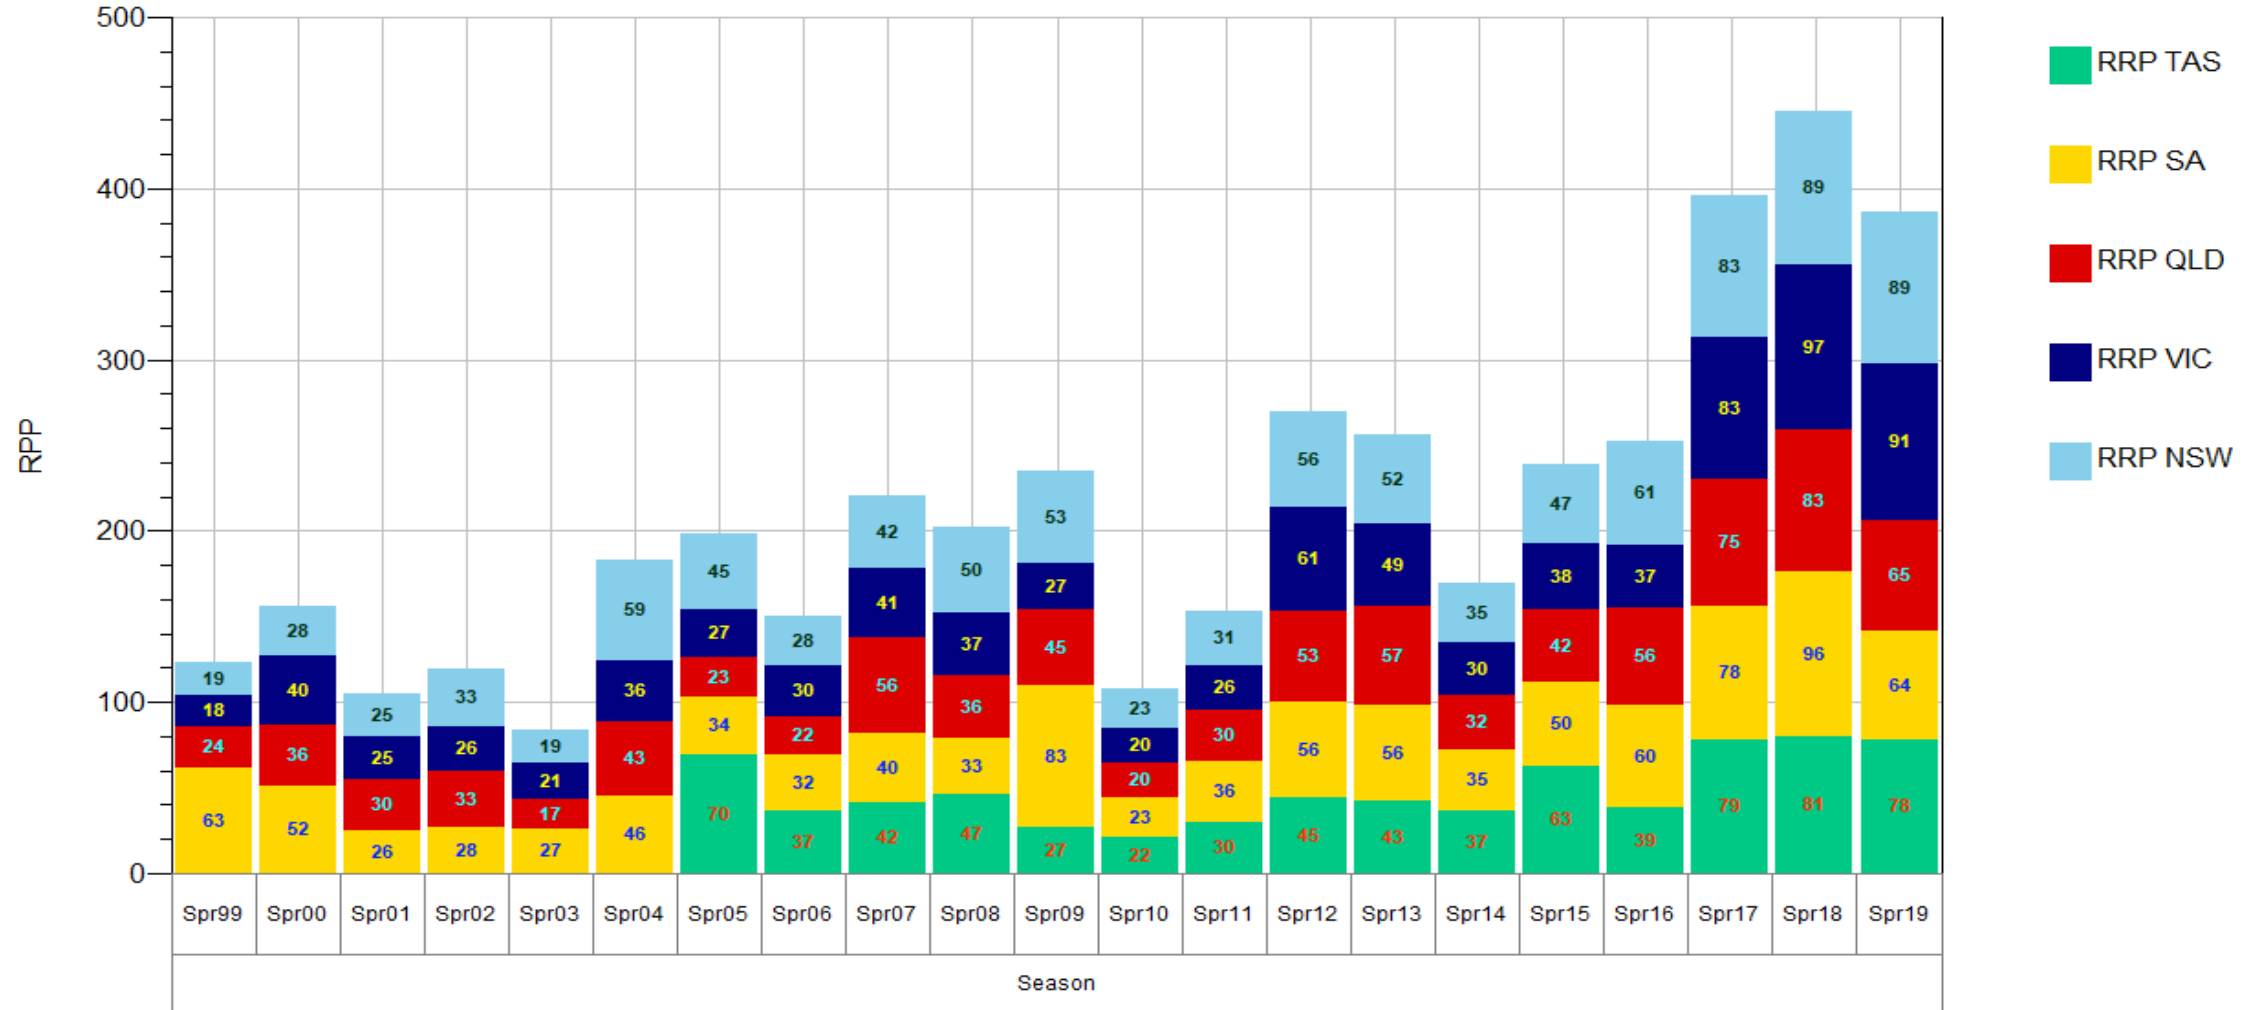

RRP_Year_Stack

RRP_Year_Clust

Data source:

RRP_Year_Line

RRP_ClmYear_Stack

RRP_ClmYear_Clust

RRP_ClmYear_Line

RRP_YearSeas_Stack

Data source:

RRP_YearSeas_Line

RRP_Summer_Line

RRP_Summer_Stack

RRP_Autumn_Line

RRP_Autumn_Stack

RRP_Winter_Line

RRP_Winter_Stack

RRP_Spring_Line

RRP_Spring_Stack

Data source:

RRP_HourOfDay_Stack 1999-2020

RRP_HourOfDay_Stack 1999-2014

Data source:

RRP_HourOfDay_Stack 2015-2020

Data source:

RRP_HourOfDay_Line 1999-2020

RRP_HourOfDay_Line 1999-2014

RRP_HourOfDay_Line 2015-2020

RRP_HourOfDay_Scale 1999-2020

RRP_HourOfDay_Scale 1999-2014

RRP_HourOfDay_Scale 2015-2020

RRP_DayOfWeek_Stack 1999-2020