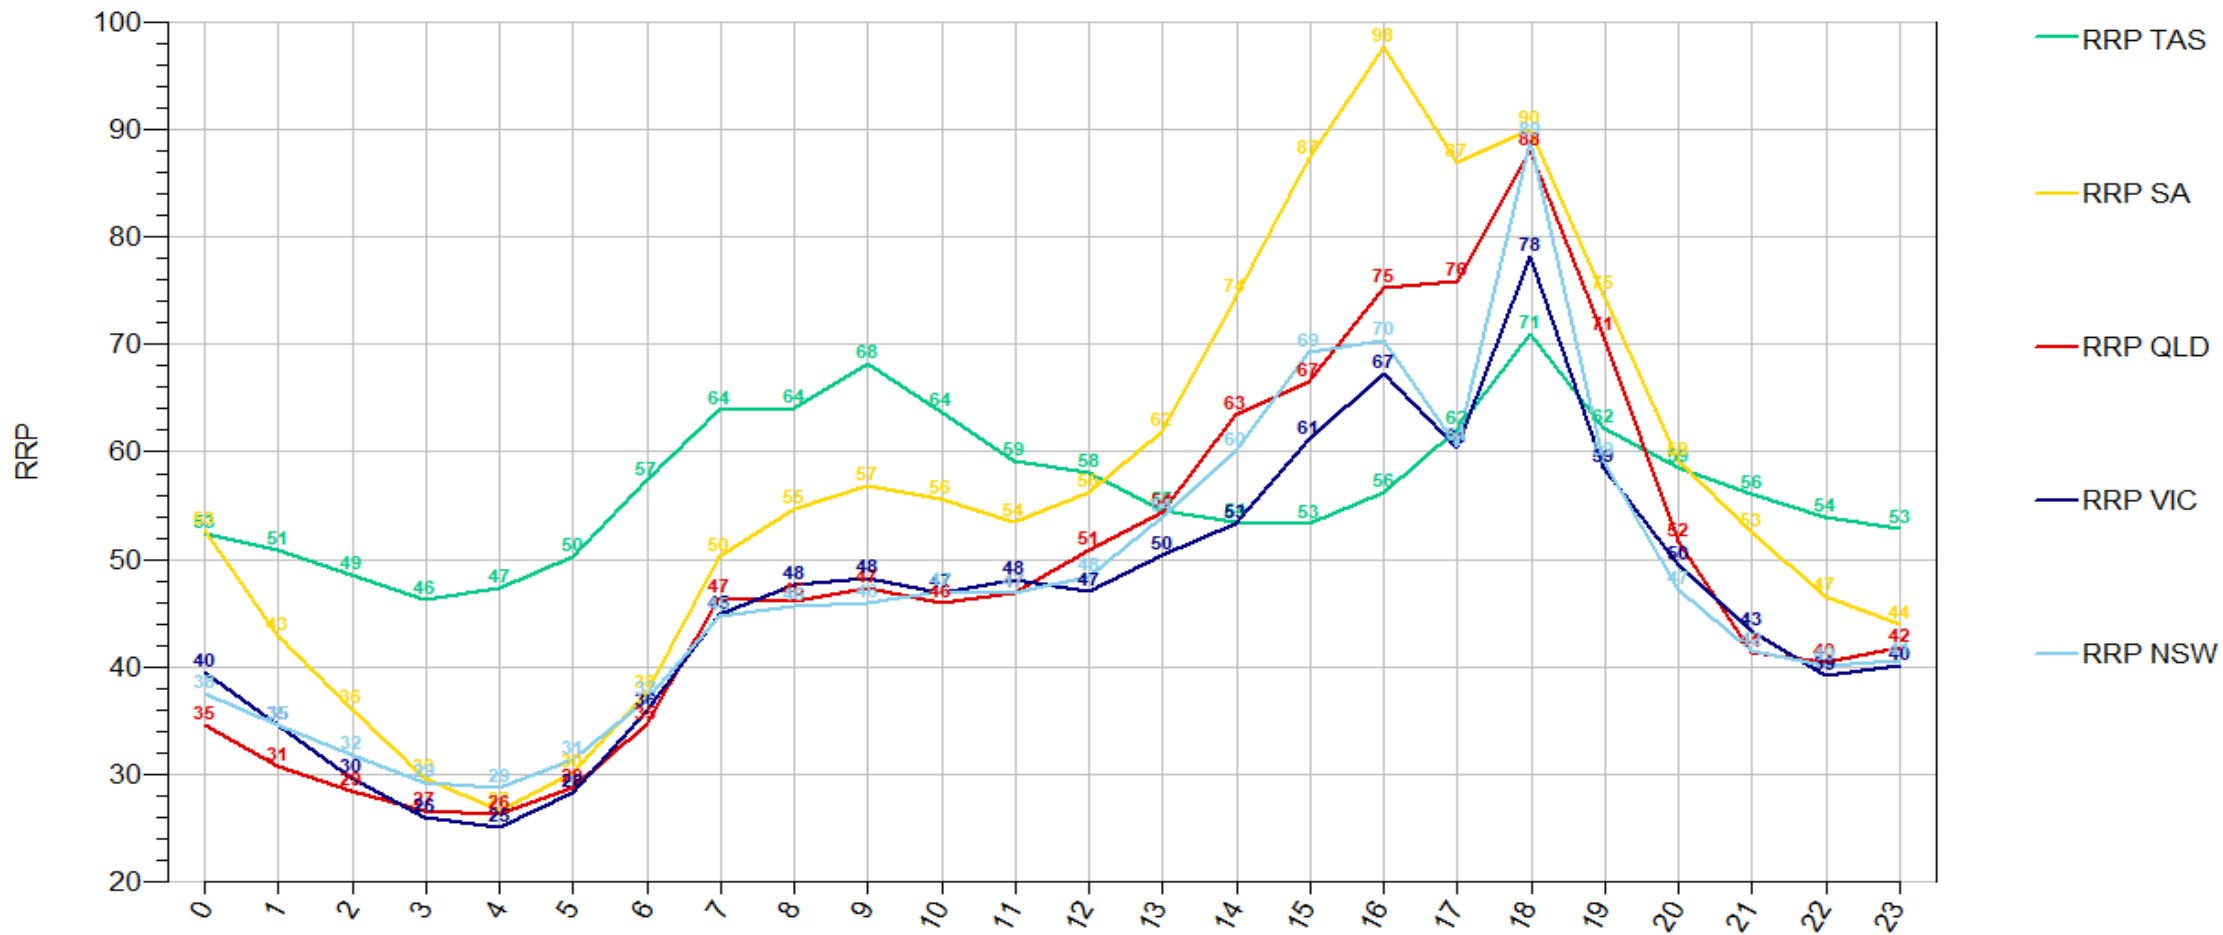

Data source:

RRP_YearSeas_Line

RRP_Summer_Line

RRP_Summer_Stack

RRP_Autumn_Line

RRP_Autumn_Stack

RRP_Winter_Line

RRP_Winter_Stack

RRP_Spring_Line

RRP_Spring_Stack

Data source:

RRP_HourOfDay_Stack 1999-2020

RRP_HourOfDay_Stack 1999-2014

Data source:

RRP_HourOfDay_Stack 2015-2020

Data source:

RRP_HourOfDay_Line 1999-2020

RRP_HourOfDay_Line 1999-2014

RRP_HourOfDay_Line 2015-2020

RRP_HourOfDay_Scale 1999-2020

RRP_HourOfDay_Scale 1999-2014

RRP_HourOfDay_Scale 2015-2020

RRP_DayOfWeek_Stack 1999-2020

RRP_DayOfWeek_Stack 1999-2014

Data source:

RRP_DayOfWeek_Stack 2015-2020

RRP_DayOfWeek_Line 1999-2020

RRP_DayOfWeek_Line 1999-2014

RRP_DayOfWeek_Line 2015-2020

Data source:

RRP_DayOfWeek_Scale 1999-2020