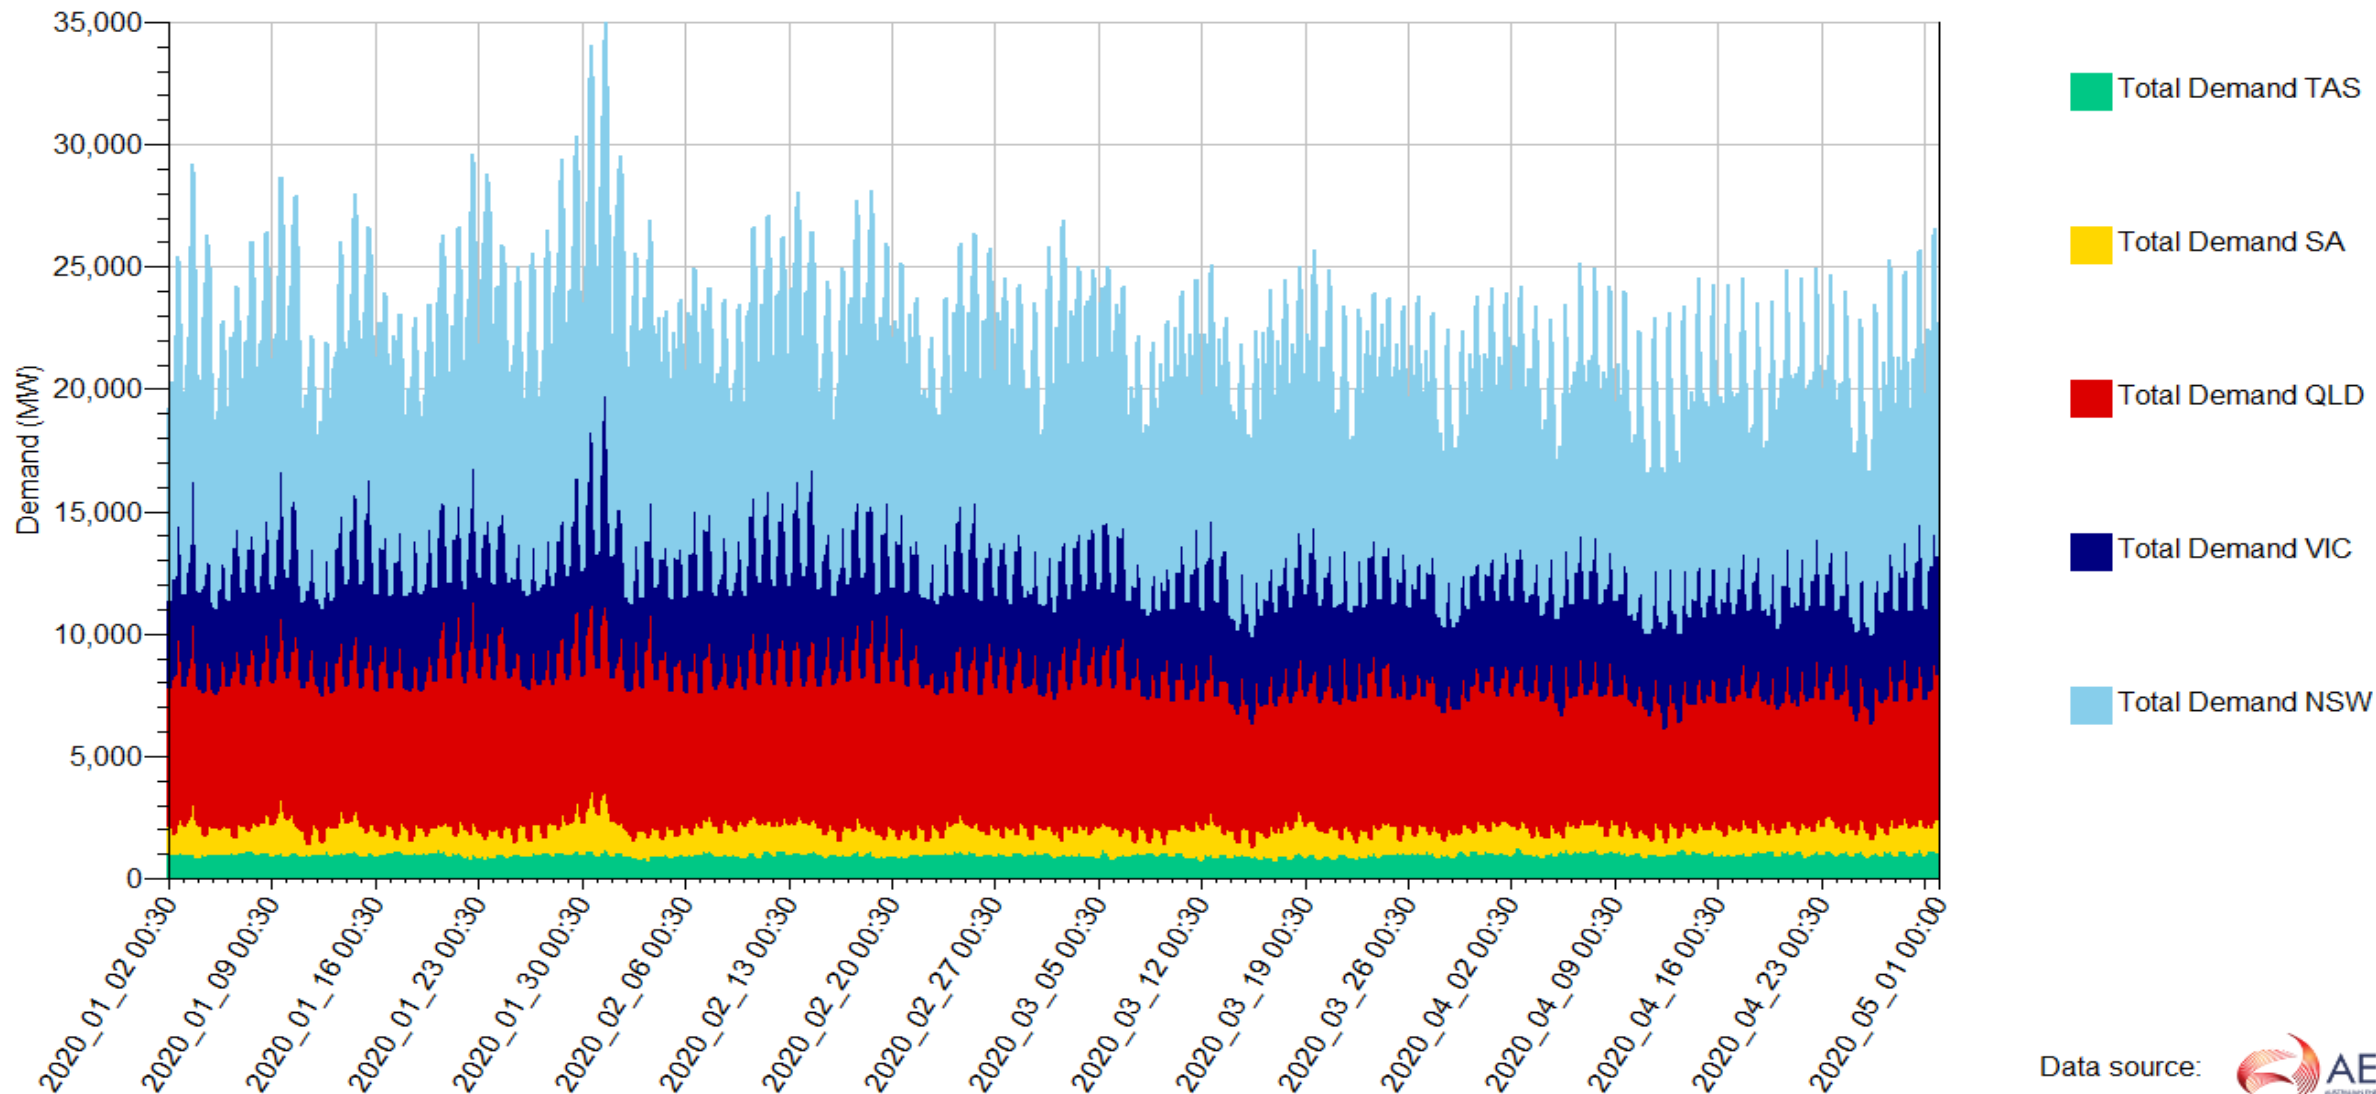

Demand_SeasOfYear_Line 2015-2020

Demand_SeasOfYear_Scale 1999-2020

Demand_SeasOfYear_Scale 1999-2014

Demand_SeasOfYear_Scale 2015-2020

Demand_L7Day30_Stack

Demand_L7Day30_Line

Demand_L15Day30_Stack

Demand_L15Day30_Line

Demand_L30Day30_Stack

Demand_L30Day30_Line

Demand_L90Day30_Stack

Demand_L90Day30_Line

Demand_L120Day30_Stack

Demand_L120Day30_Line

Demand_L30Day_Stack

Demand_L30Day_Line

Demand_L26Week_Stack

Demand_L26Week_Line

Demand_L30Month_Stack

Demand_L30Month_Line

RRP_Day_Stack

Data source:

RRP_Day_Line

RRP_Week_Stack