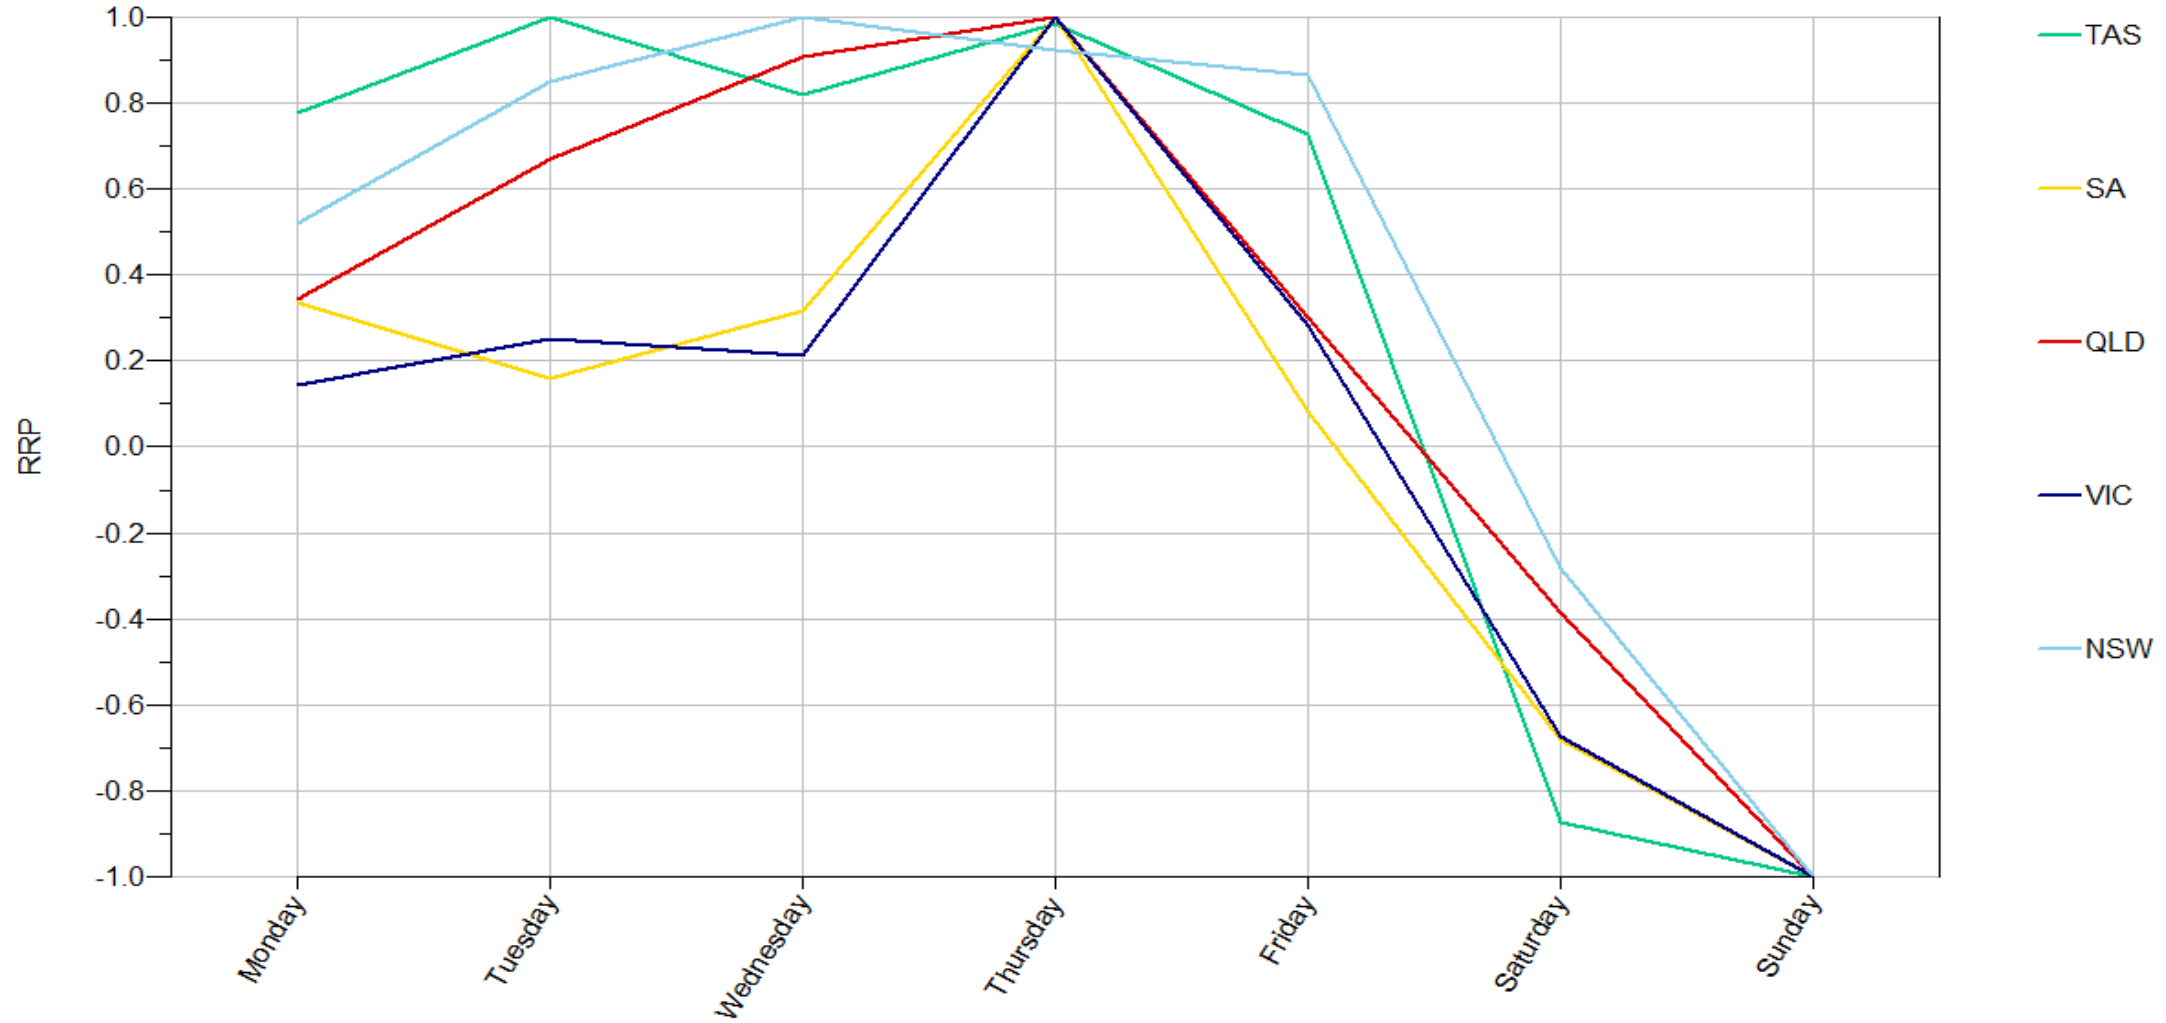

RRP_HourOfDay_Line 1999-2020

RRP_HourOfDay_Line 1999-2014

RRP_HourOfDay_Line 2015-2020

RRP_HourOfDay_Scale 1999-2020

RRP_HourOfDay_Scale 1999-2014

RRP_HourOfDay_Scale 2015-2020

RRP_DayOfWeek_Stack 1999-2020

RRP_DayOfWeek_Stack 1999-2014

Data source:

RRP_DayOfWeek_Stack 2015-2020

RRP_DayOfWeek_Line 1999-2020

RRP_DayOfWeek_Line 1999-2014

RRP_DayOfWeek_Line 2015-2020

Data source:

RRP_DayOfWeek_Scale 1999-2020

RRP_DayOfWeek_Scale 1999-2014

RRP_DayOfWeek_Scale 2015-2020

RRP_WeekOfYear_Stack 1999-2020

RRP_WeekOfYear_Stack 1999-2014

Data source:

RRP_WeekOfYear_Stack 2015-2020

Data source:

RRP_WeekOfYear_Line 1999-2020