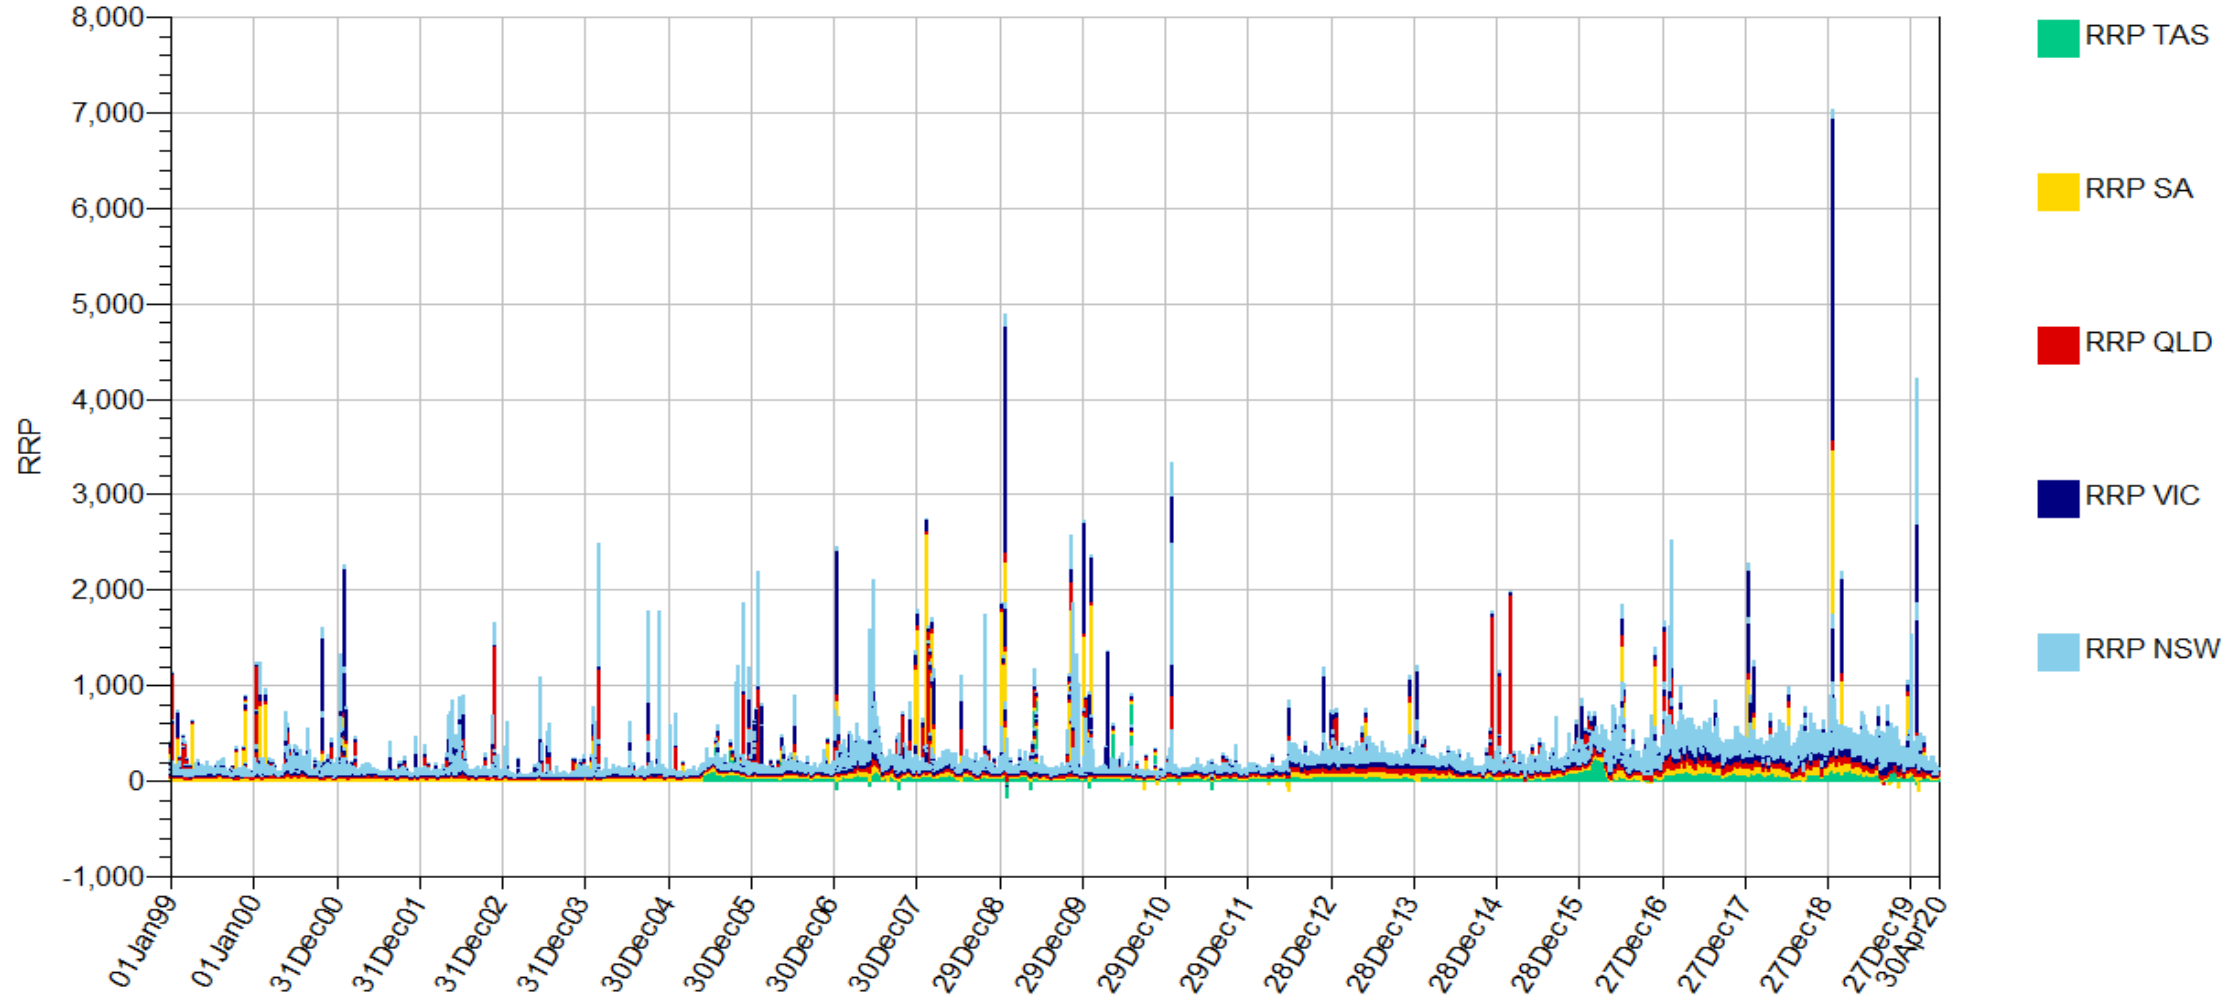

Demand_L26Week_Stack

Demand_L26Week_Line

Demand_L30Month_Stack

Demand_L30Month_Line

RRP_Day_Stack

Data source:

RRP_Day_Line

RRP_Week_Stack

Data source:

RRP_Week_Line

RRP_Month_Stack

Data source:

RRP_Month_Line

RRP_Quarter_Stack

Data source:

RRP_Quarter_Line