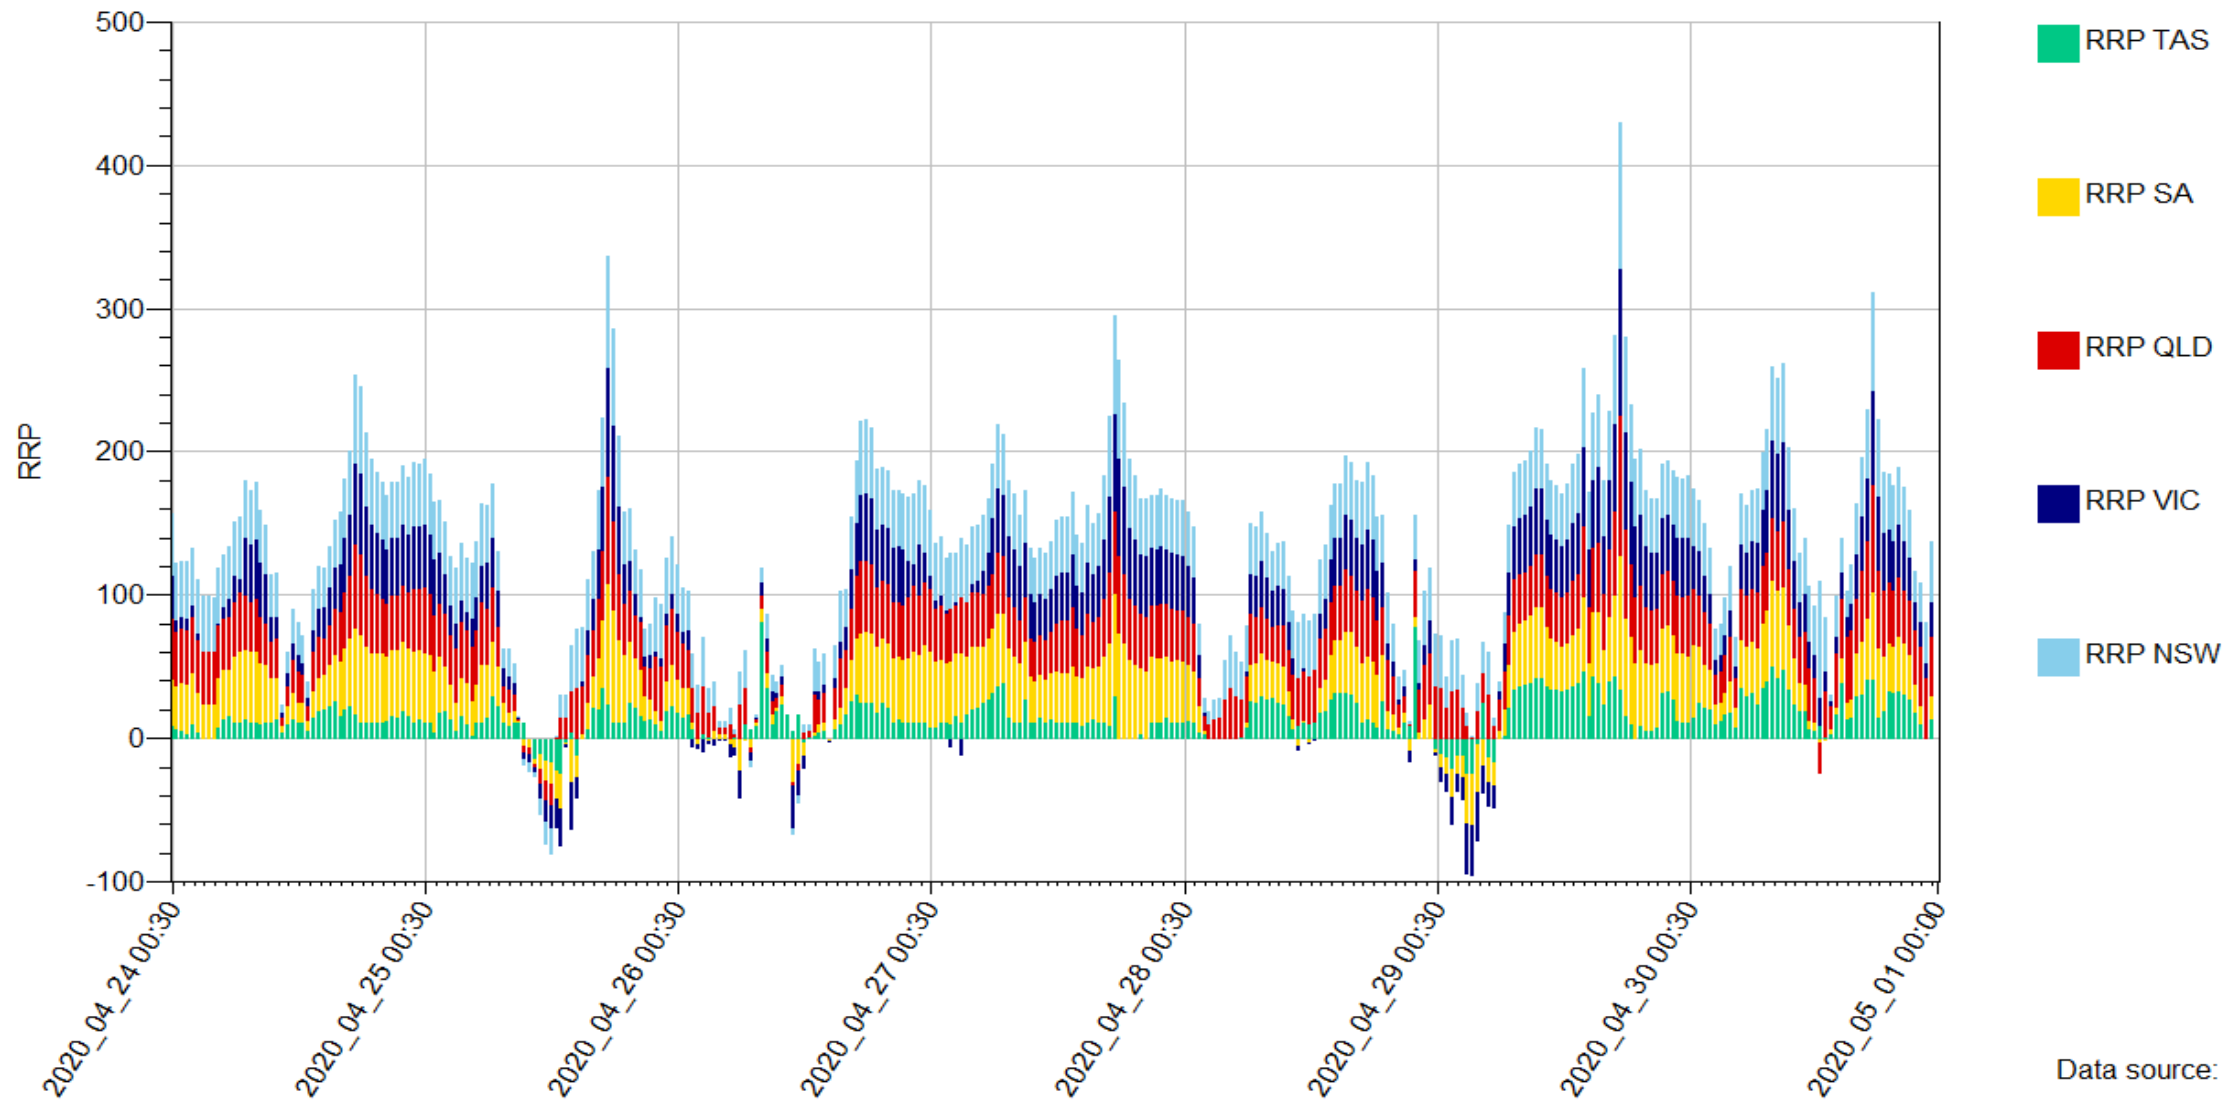

RRP_MonthOfYear_Stack 2015-2020

RRP_MonthOfYear_Line 1999-2020

RRP_MonthOfYear_Line 1999-2014

RRP_MonthOfYear_Line 2015-2020

RRP_MonthOfYear_Scale 1999-2020

RRP_MonthOfYear_Scale 1999-2014

RRP_MonthOfYear_Scale 2015-2020

RRP_SeasOfYear_Stack 1999-2020

RRP_SeasOfYear_Stack 1999-2014

RRP_SeasOfYear_Stack 2015-2020

RRP_SeasOfYear_Line 1999-2020

RRP_SeasOfYear_Line 1999-2014

RRP_SeasOfYear_Line 2015-2020

RRP_SeasOfYear_Scale 1999-2020

RRP_SeasOfYear_Scale 1999-2014

RRP_SeasOfYear_Scale 2015-2020

RRP_L7Day30_Stack

RRP_L7Day30_Line

RRP_L15Day30_Stack

Data source:

RRP_L15Day30_Line

Data source:

RRP_L30Day30_Stack

RRP_L30Day30_Line

Data source:

RRP_L90Day30_Stack

RRP_L90Day30_Line

RRP_L120Day30_Stack

Data source:

RRP_L120Day30_Line