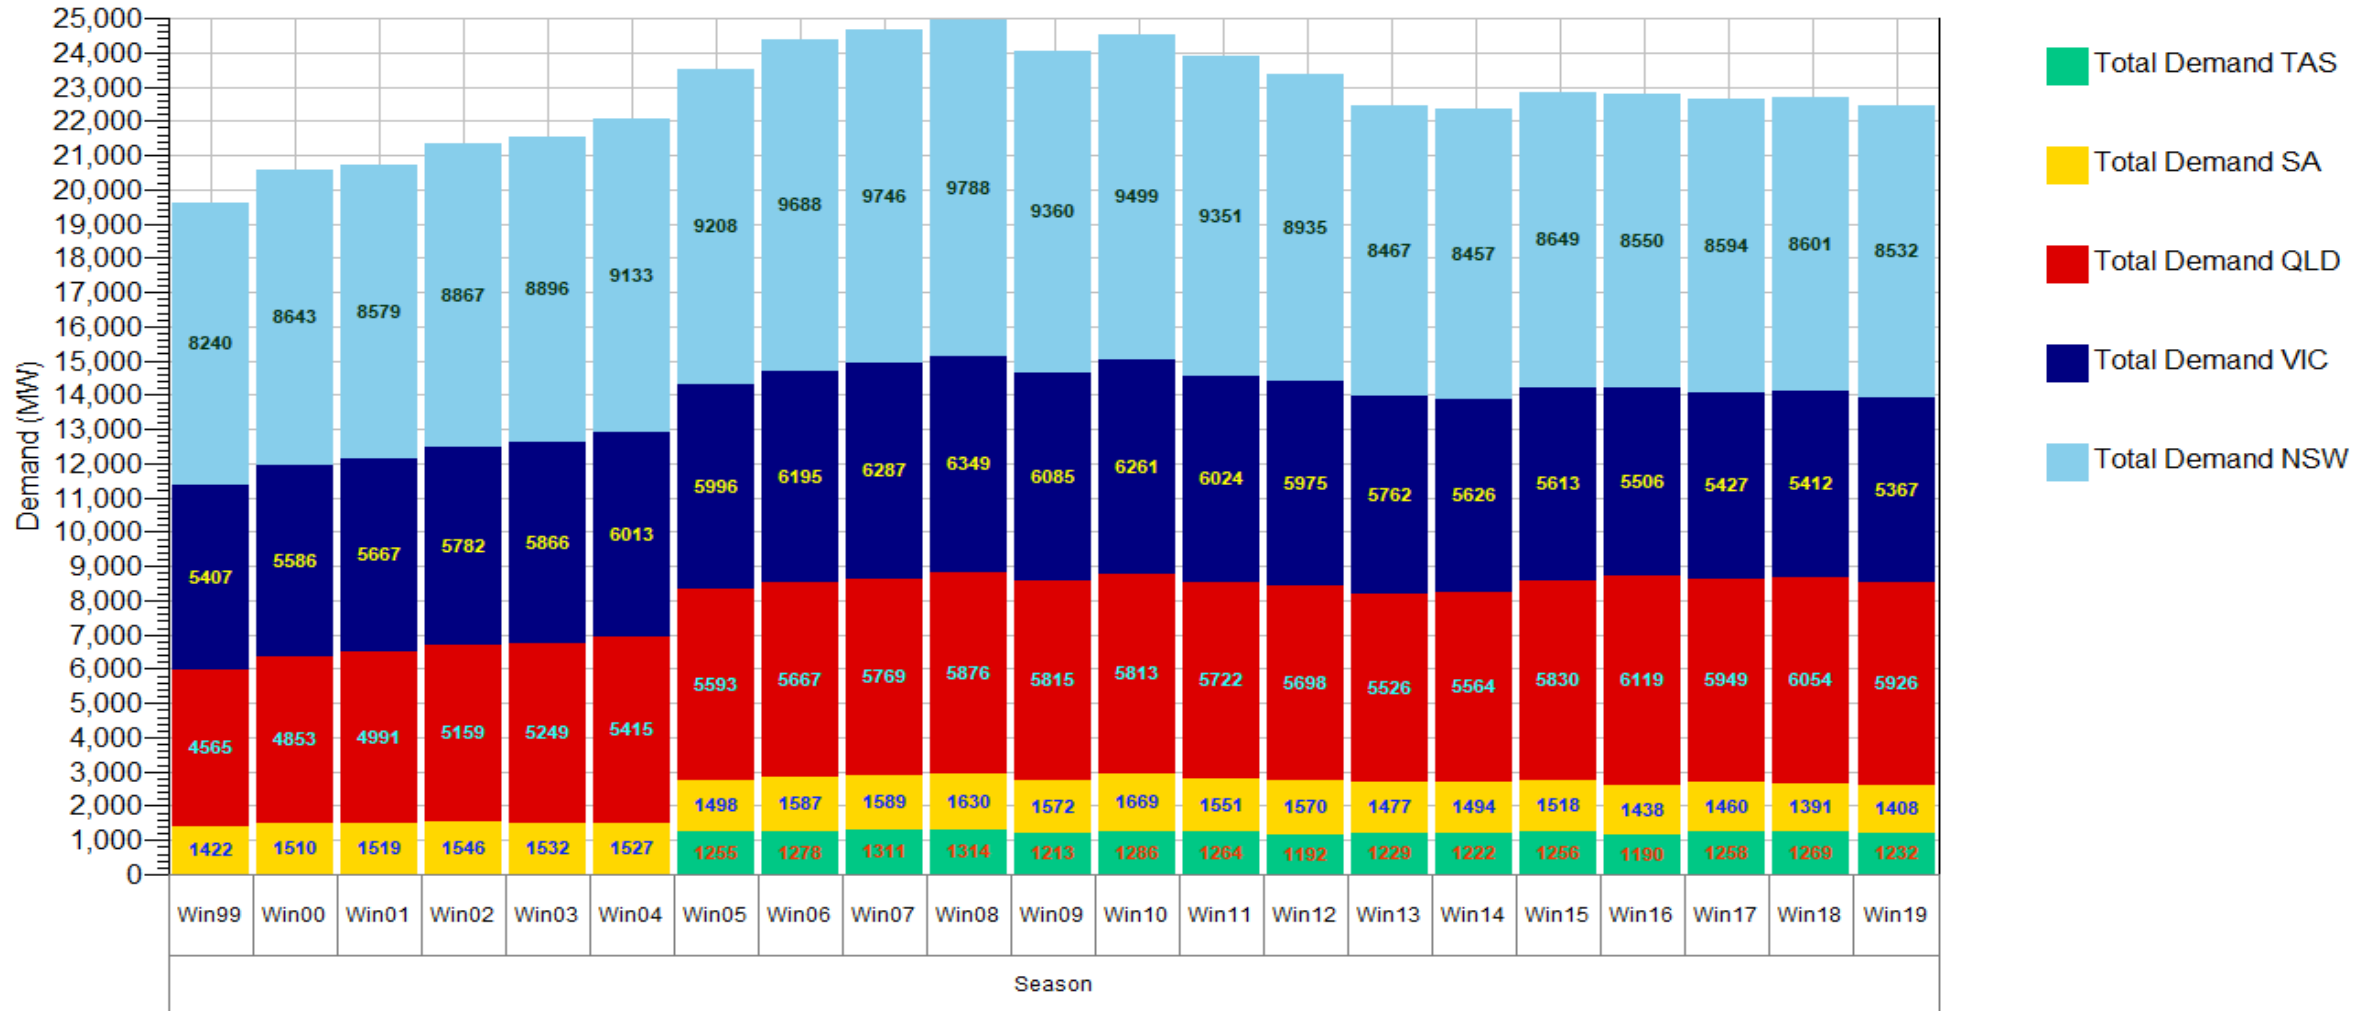

Demand_Summer_Line

Demand_Summer_Stack

Demand_Autumn_Line

Demand_Autumn_Stack

Demand_Winter_Line

Demand_Winter_Stack

Demand_Spring_Line

Demand_Spring_Stack

Demand_HourOfDay_Stack 1999-2020

Demand_HourOfDay_Stack 1999-2014

Demand_HourOfDay_Stack 2015-2020

Demand_HourOfDay_Line 1999-2020

Demand_HourOfDay_Line 1999-2014

Demand_HourOfDay_Line 2015-2020

Demand_HourOfDay_Scale 1999-2020