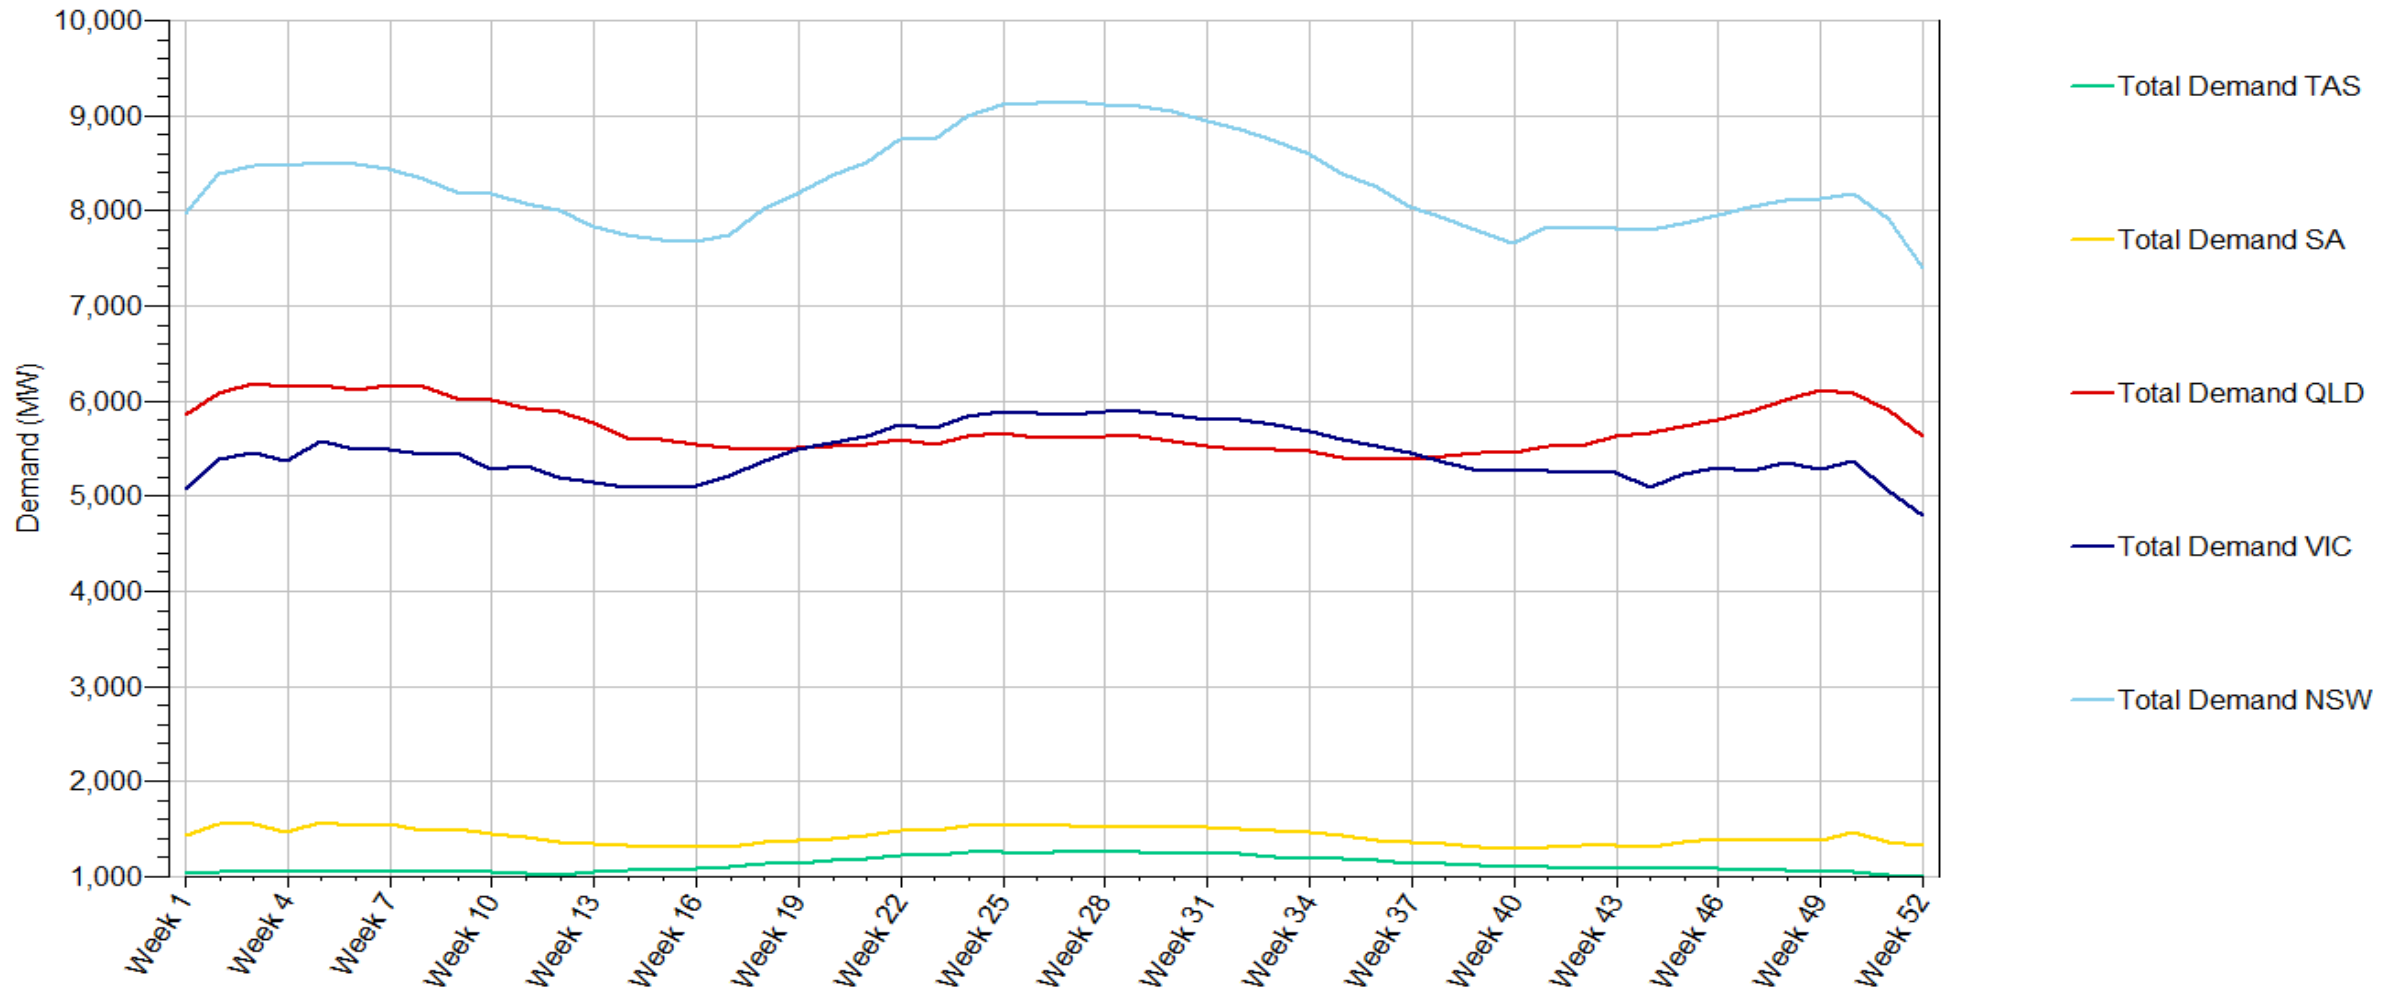

Demand_HourOfDay_Scale 1999-2014

Demand_HourOfDay_Scale 2015-2020

Demand_DayOfWeek_Stack 1999-2020

Demand_DayOfWeek_Stack 1999-2014

Demand_DayOfWeek_Stack 2015-2020

Demand_DayOfWeek_Line 1999-2020

Demand_DayOfWeek_Line 1999-2014

Demand_DayOfWeek_Line 2015-2020

Demand_DayOfWeek_Scale 1999-2020

Demand_DayOfWeek_Scale 1999-2014

Demand_DayOfWeek_Scale 2015-2020

Demand_WeekOfYear_Stack 1999-2020

Demand_WeekOfYear_Stack 1999-2014

Demand_WeekOfYear_Stack 2015-2020

Demand_WeekOfYear_Line 1999-2020

Demand_WeekOfYear_Line 1999-2014

Demand_WeekOfYear_Line 2015-2020

Demand_WeekOfYear_Scale 1999-2020

Demand_WeekOfYear_Scale 1999-2014

Demand_WeekOfYear_Scale 2015-2020

Demand_MonthOfYear_Stack 1999-2020