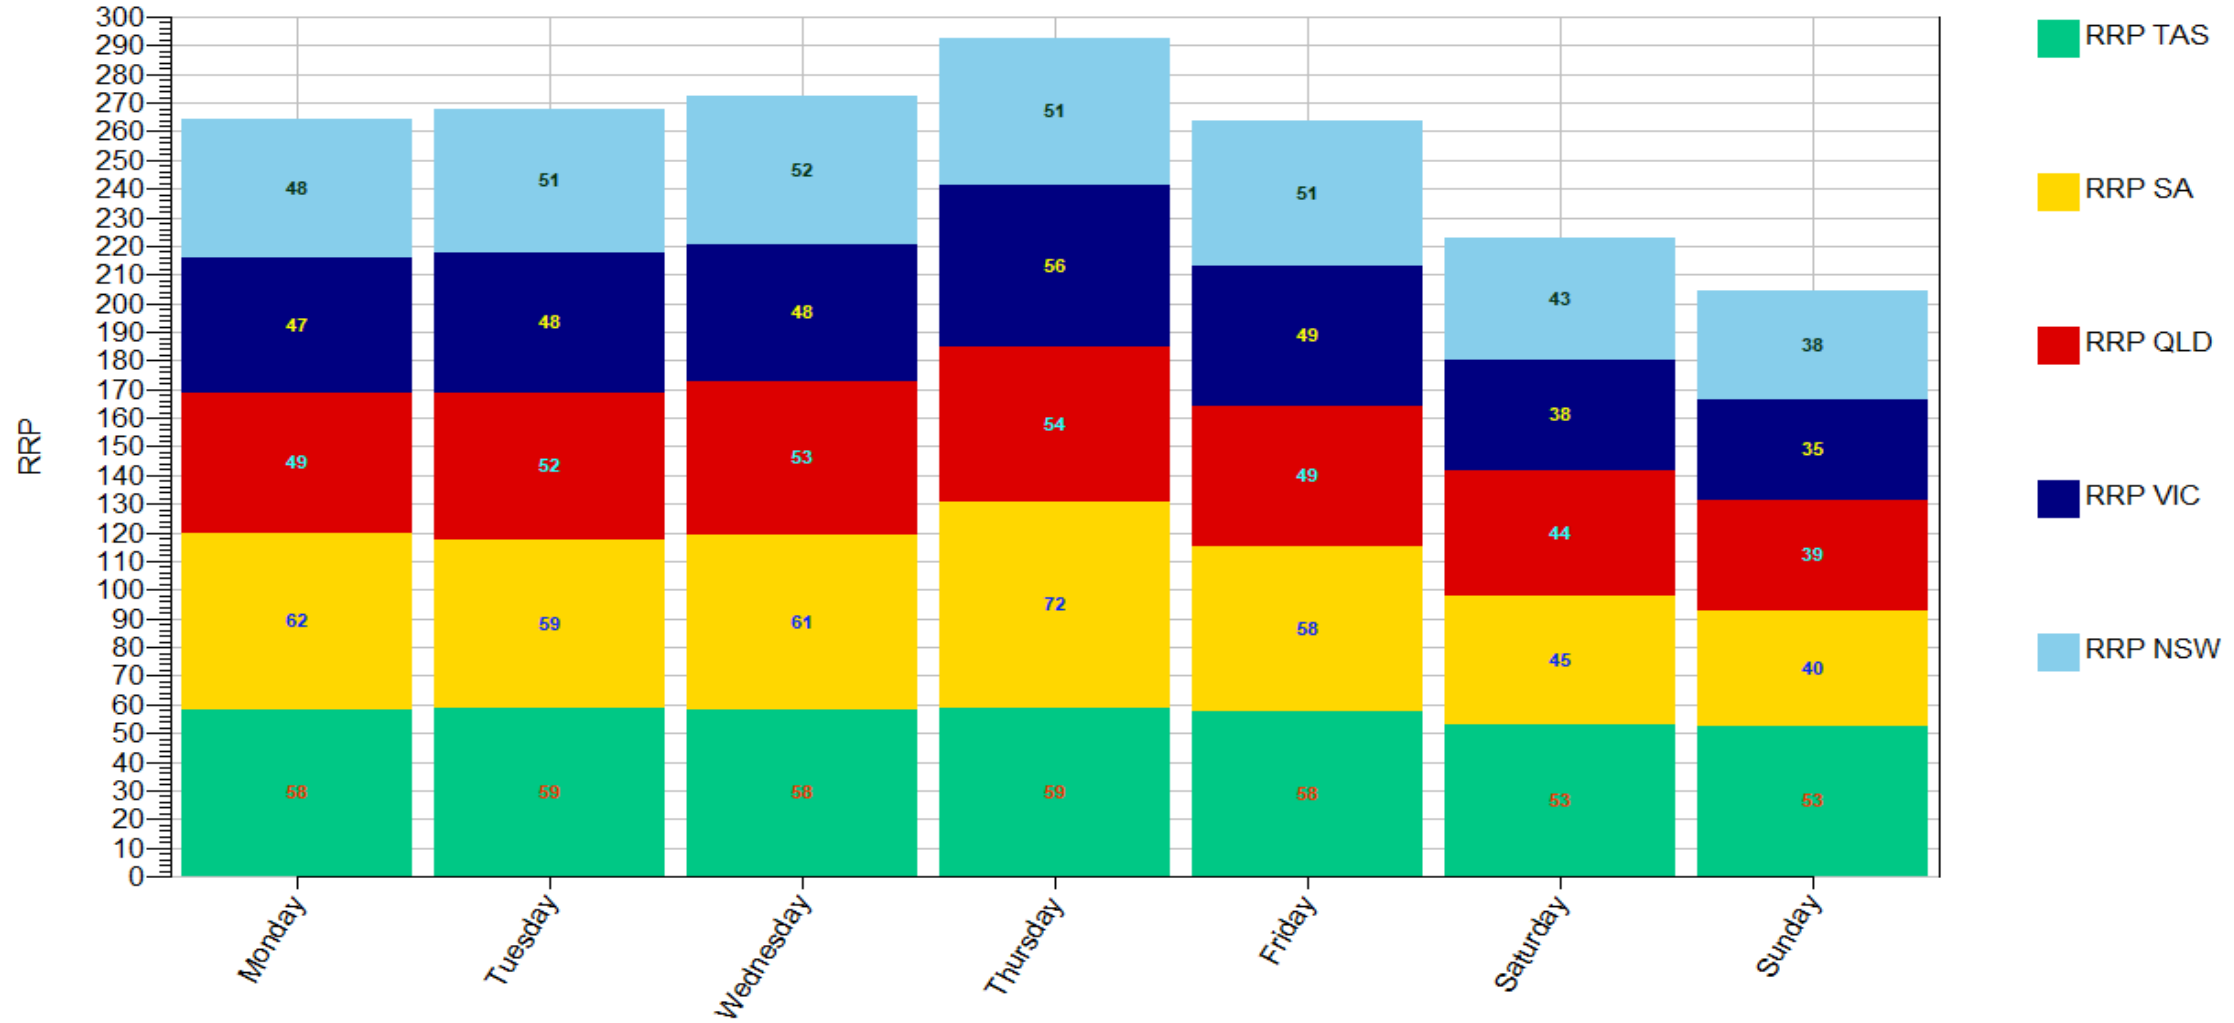

RRP_Spring_Line

RRP_Spring_Stack

Data source:

RRP_HourOfDay_Stack 1999-2020

RRP_HourOfDay_Stack 1999-2014

Data source:

RRP_HourOfDay_Stack 2015-2020

Data source:

RRP_HourOfDay_Line 1999-2020

RRP_HourOfDay_Line 1999-2014

RRP_HourOfDay_Line 2015-2020

RRP_HourOfDay_Scale 1999-2020

RRP_HourOfDay_Scale 1999-2014

RRP_HourOfDay_Scale 2015-2020

RRP_DayOfWeek_Stack 1999-2020

RRP_DayOfWeek_Stack 1999-2014

Data source:

RRP_DayOfWeek_Stack 2015-2020

RRP_DayOfWeek_Line 1999-2020

RRP_DayOfWeek_Line 1999-2014

RRP_DayOfWeek_Line 2015-2020

Data source:

RRP_DayOfWeek_Scale 1999-2020

RRP_DayOfWeek_Scale 1999-2014

RRP_DayOfWeek_Scale 2015-2020

RRP_WeekOfYear_Stack 1999-2020

RRP_WeekOfYear_Stack 1999-2014

Data source:

RRP_WeekOfYear_Stack 2015-2020

Data source:

RRP_WeekOfYear_Line 1999-2020