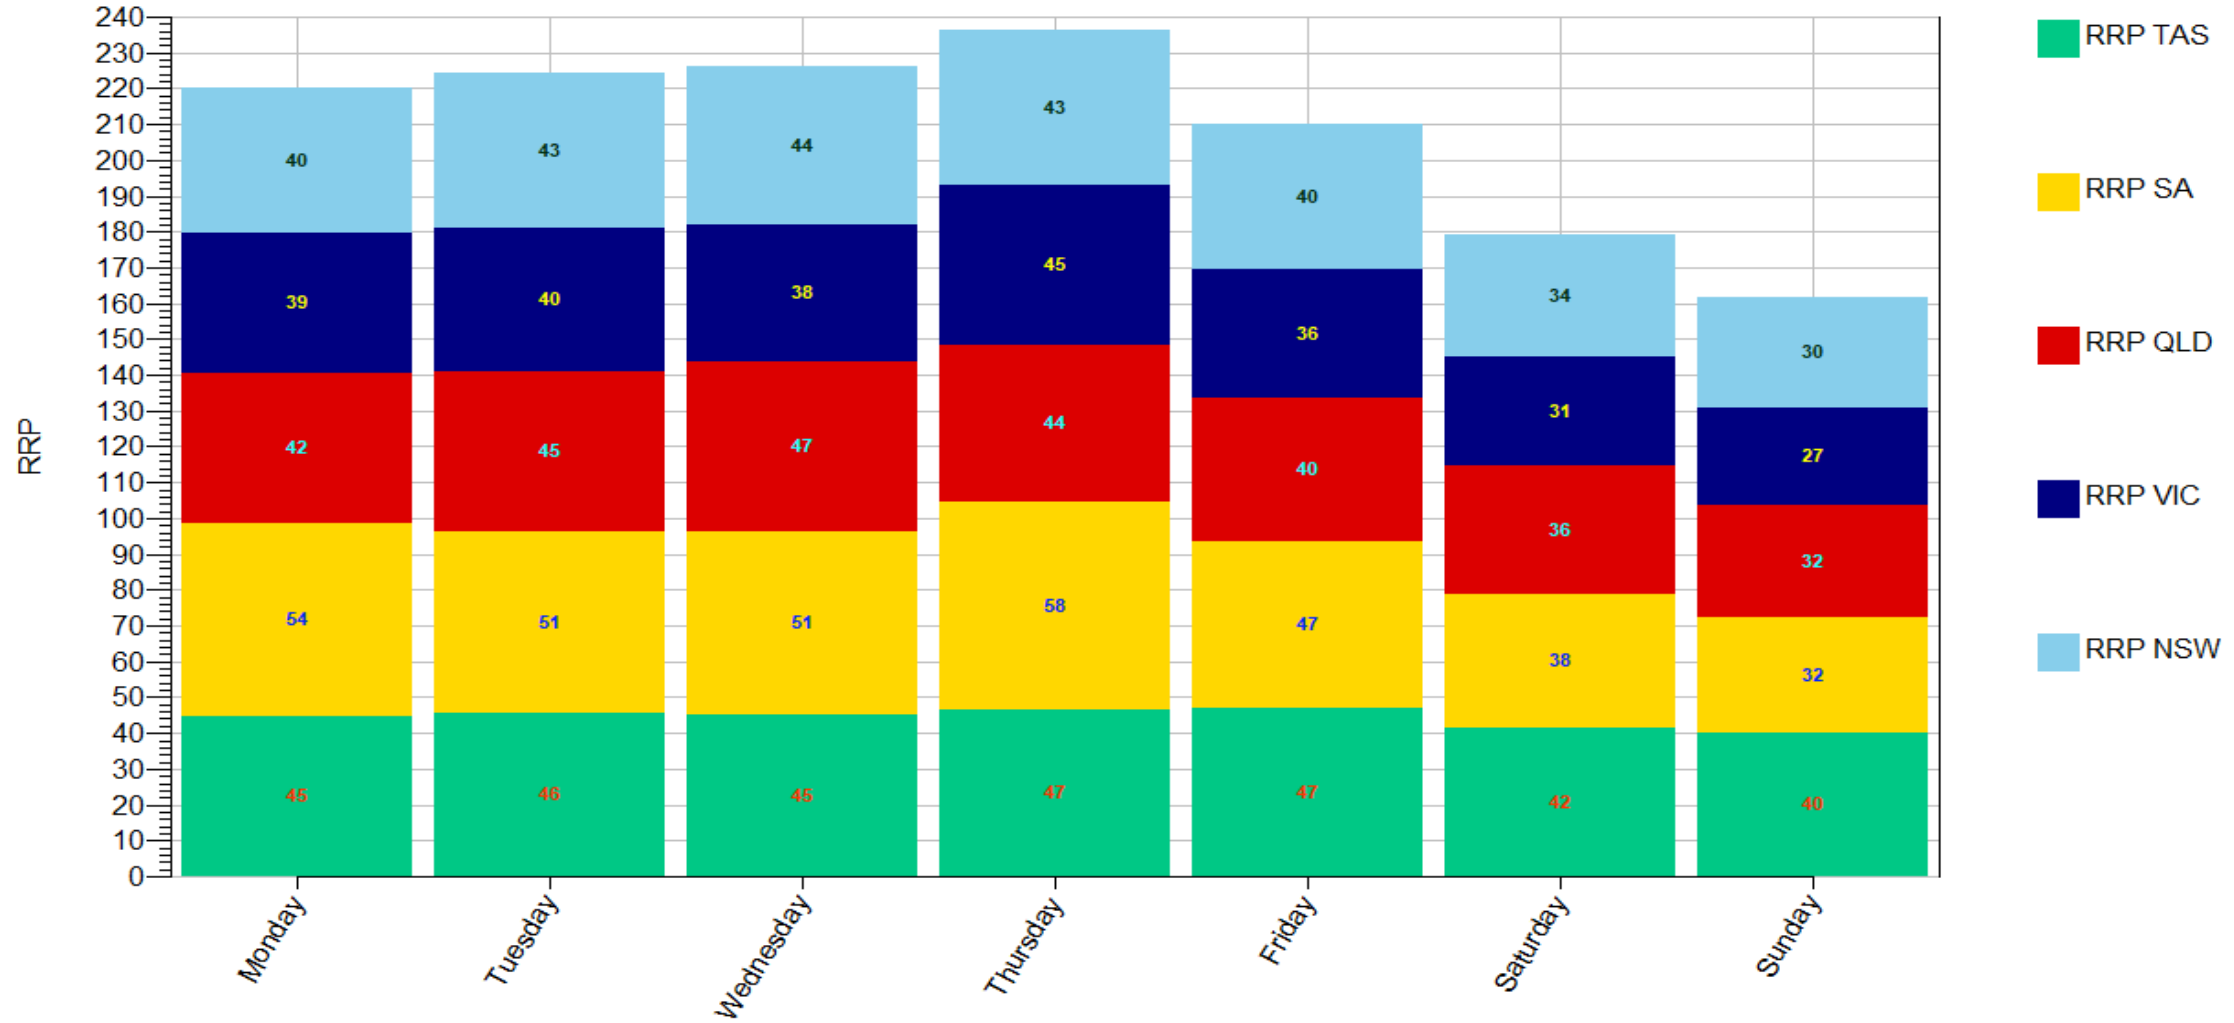

RRP_Spring_Line

RRP_Spring_Stack

Data source:

RRP_HourOfDay_Stack 1999-2020

RRP_HourOfDay_Stack 1999-2014

Data source:

RRP_HourOfDay_Stack 2015-2020

Data source:

RRP_HourOfDay_Line 1999-2020

RRP_HourOfDay_Line 1999-2014

RRP_HourOfDay_Line 2015-2020

RRP_HourOfDay_Scale 1999-2020

RRP_HourOfDay_Scale 1999-2014

RRP_HourOfDay_Scale 2015-2020

RRP_DayOfWeek_Stack 1999-2020

RRP_DayOfWeek_Stack 1999-2014

Data source:

RRP_DayOfWeek_Stack 2015-2020

RRP_DayOfWeek_Line 1999-2020

RRP_DayOfWeek_Line 1999-2014

RRP_DayOfWeek_Line 2015-2020

Data source:

RRP_DayOfWeek_Scale 1999-2020

RRP_DayOfWeek_Scale 1999-2014

RRP_DayOfWeek_Scale 2015-2020

RRP_WeekOfYear_Stack 1999-2020

RRP_WeekOfYear_Stack 1999-2014

Data source:

RRP_WeekOfYear_Stack 2015-2020

Data source:

RRP_WeekOfYear_Line 1999-2020