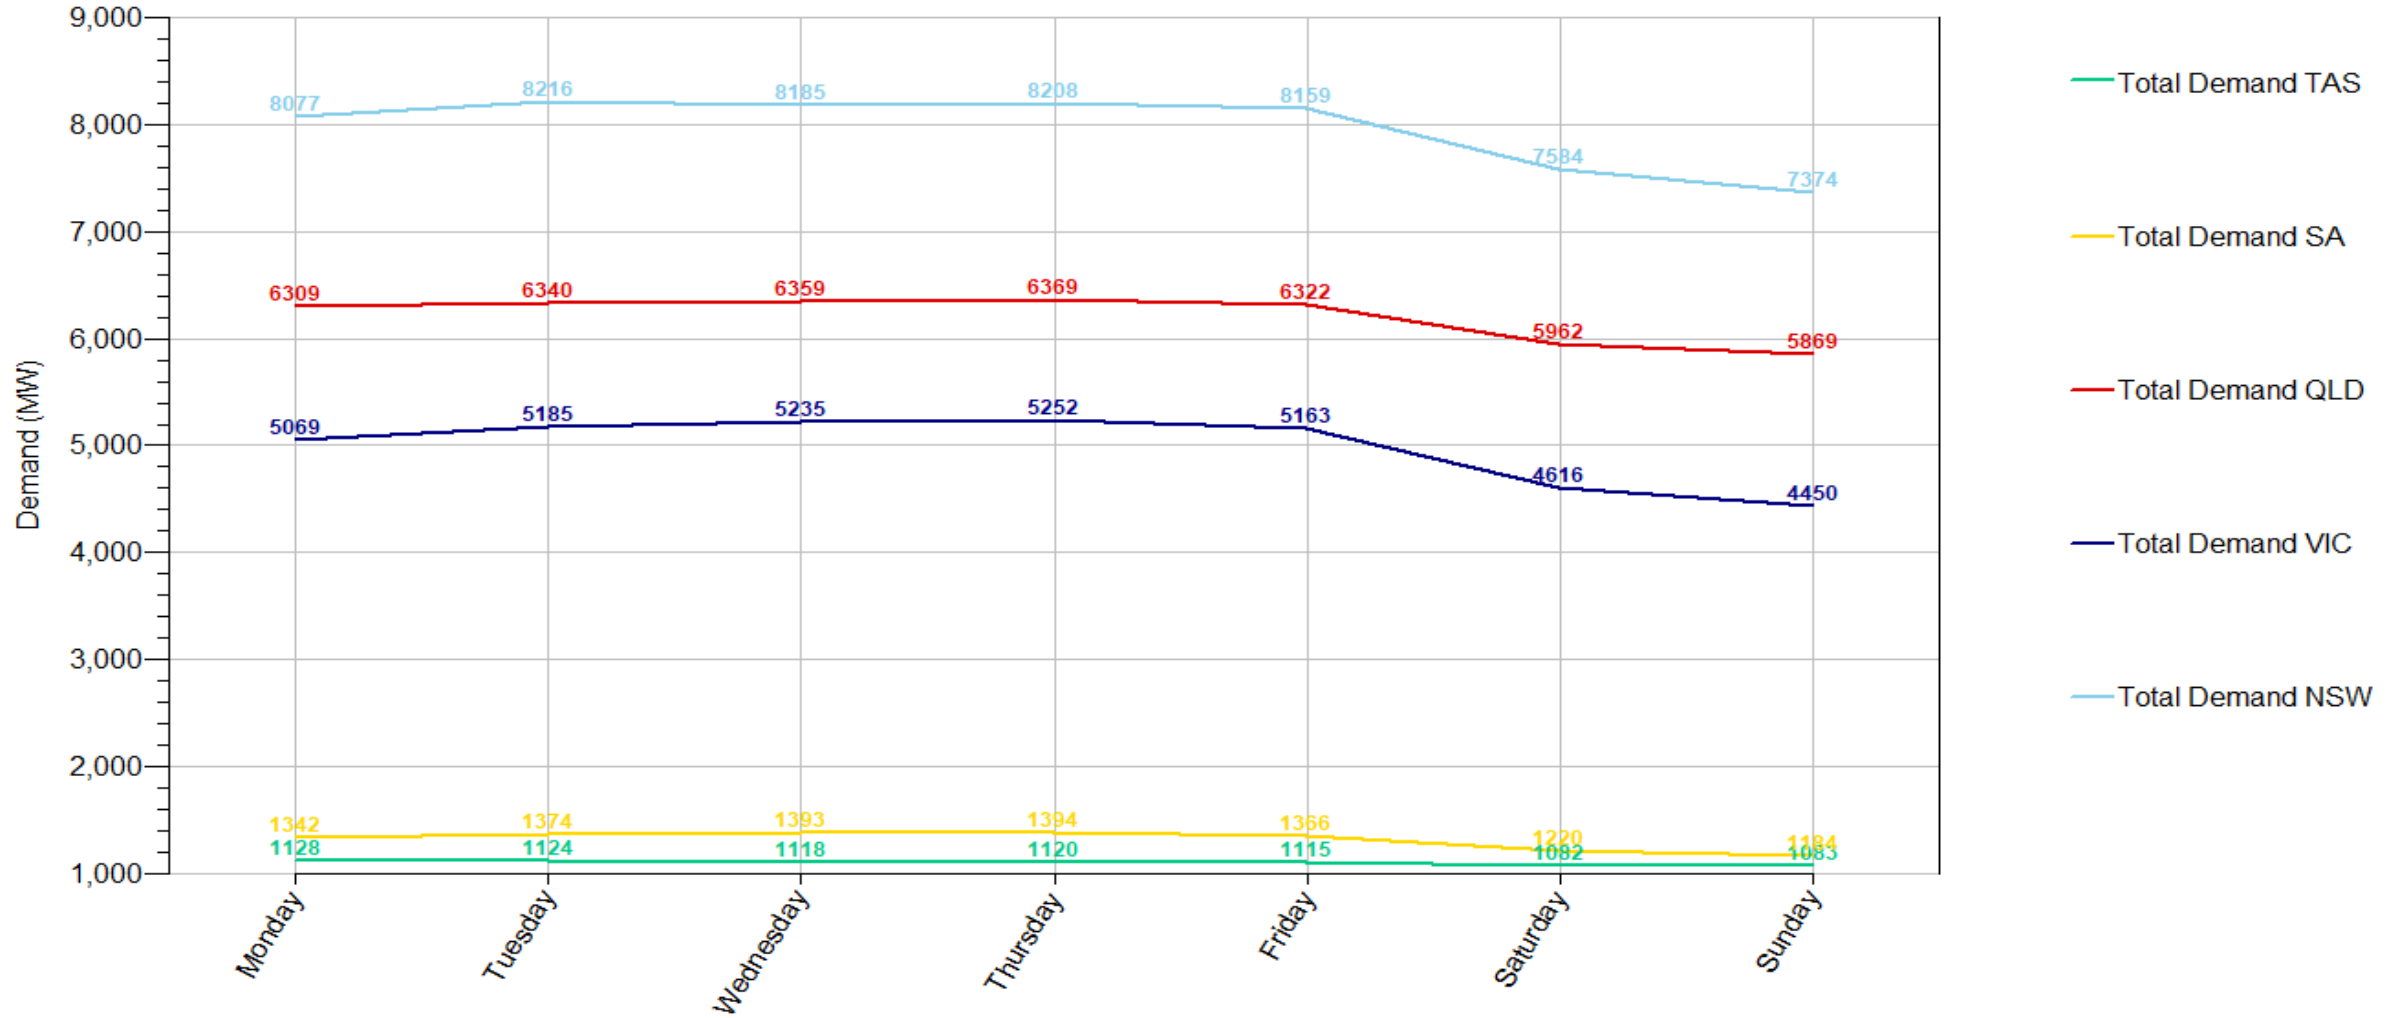

Demand_HourOfDay_Stack 1999-2020

Demand_HourOfDay_Stack 1999-2014

Demand_HourOfDay_Stack 2015-2020

Demand_HourOfDay_Line 1999-2020

Demand_HourOfDay_Line 1999-2014

Demand_HourOfDay_Line 2015-2020

Demand_HourOfDay_Scale 1999-2020

Demand_HourOfDay_Scale 1999-2014

Demand_HourOfDay_Scale 2015-2020

Demand_DayOfWeek_Stack 1999-2020

Demand_DayOfWeek_Stack 1999-2014

Demand_DayOfWeek_Stack 2015-2020

Demand_DayOfWeek_Line 1999-2020

Demand_DayOfWeek_Line 1999-2014

Demand_DayOfWeek_Line 2015-2020

Demand_DayOfWeek_Scale 1999-2020

Demand_DayOfWeek_Scale 1999-2014

Demand_DayOfWeek_Scale 2015-2020

Demand_WeekOfYear_Stack 1999-2020

Demand_WeekOfYear_Stack 1999-2014

Demand_WeekOfYear_Stack 2015-2020