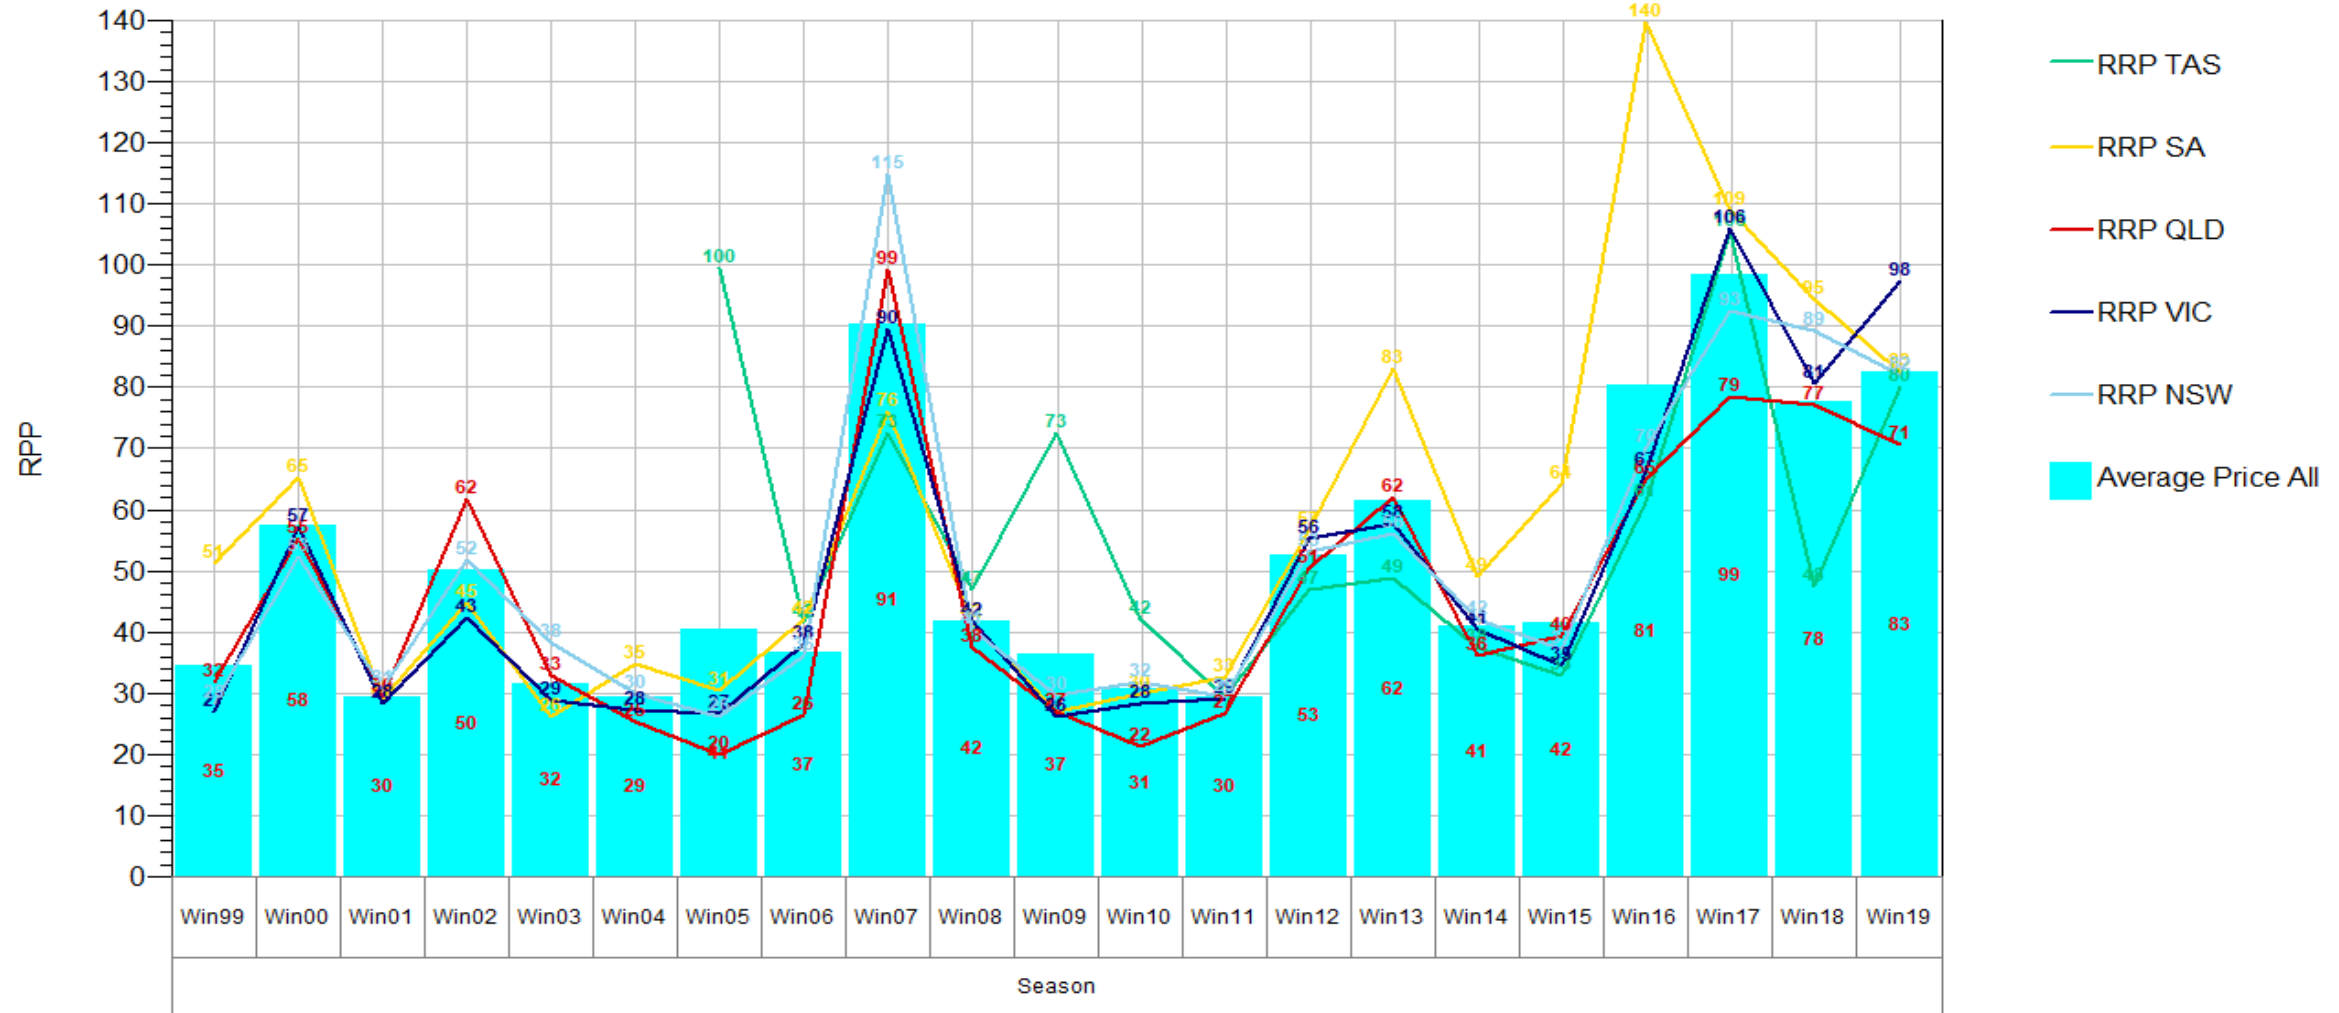

RRP_Year_Stack

RRP_Year_Clust

Data source:

RRP_Year_Line

RRP_ClmYear_Stack

RRP_ClmYear_Clust

RRP_ClmYear_Line

RRP_YearSeas_Stack

Data source:

RRP_YearSeas_Line

RRP_Summer_Line

RRP_Summer_Stack

RRP_Autumn_Line

RRP_Autumn_Stack

RRP_Winter_Line

RRP_Winter_Stack

RRP_Spring_Line

RRP_Spring_Stack

Data source:

RRP_HourOfDay_Stack 1999-2020

RRP_HourOfDay_Stack 1999-2014

Data source:

RRP_HourOfDay_Stack 2015-2020

Data source:

RRP_HourOfDay_Line 1999-2020

RRP_HourOfDay_Line 1999-2014

RRP_HourOfDay_Line 2015-2020

RRP_HourOfDay_Scale 1999-2020

RRP_HourOfDay_Scale 1999-2014

RRP_HourOfDay_Scale 2015-2020

RRP_DayOfWeek_Stack 1999-2020