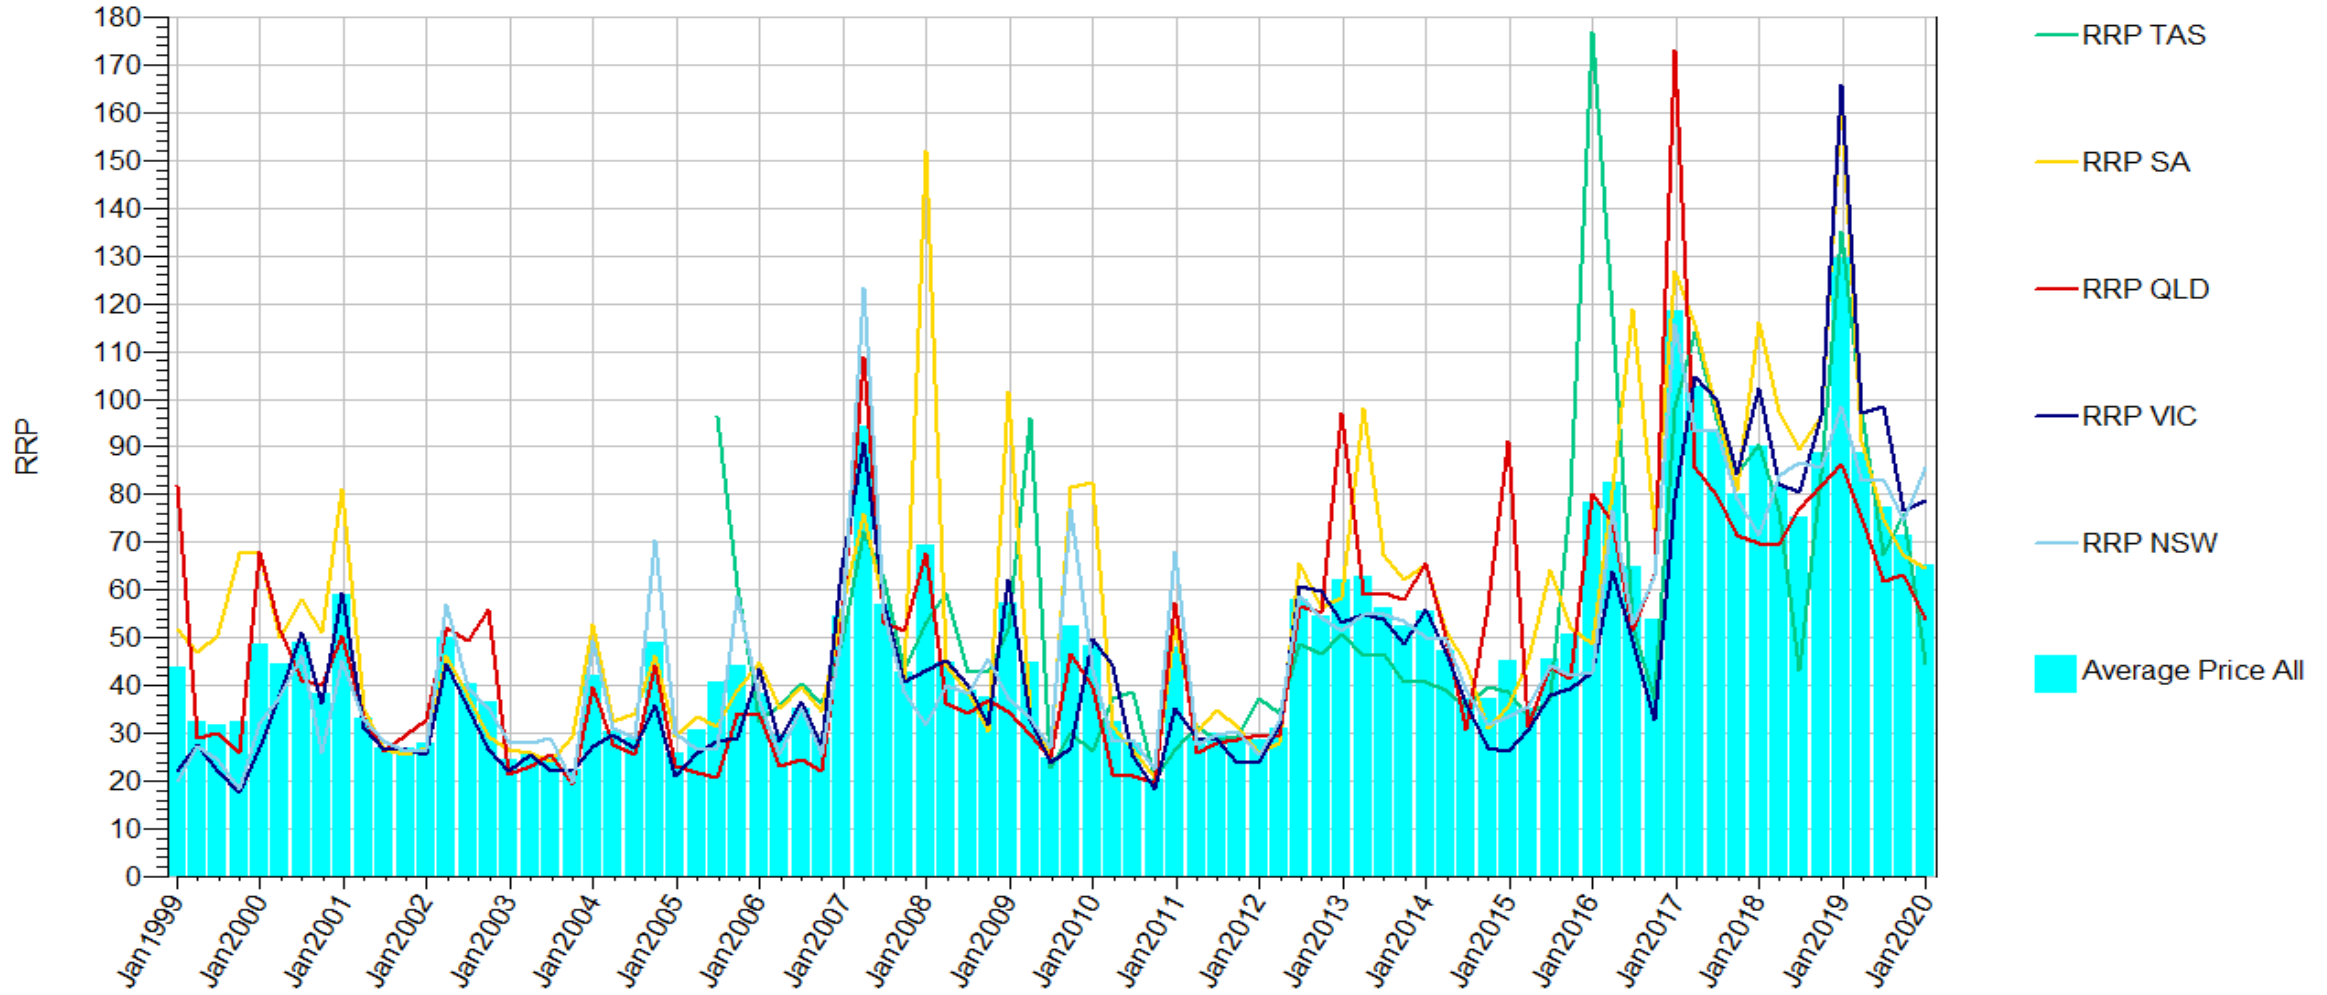

Demand_L26Week_Stack

Demand_L26Week_Line

Demand_L30Month_Stack

Demand_L30Month_Line

RRP_Day_Stack

Data source:

RRP_Day_Line

RRP_Week_Stack

Data source:

RRP_Week_Line

RRP_Month_Stack

Data source:

RRP_Month_Line

RRP_Quarter_Stack

Data source:

RRP_Quarter_Line

RRP_Year_Stack

RRP_Year_Clust

Data source:

RRP_Year_Line

RRP_ClmYear_Stack

RRP_ClmYear_Clust

RRP_ClmYear_Line

RRP_YearSeas_Stack