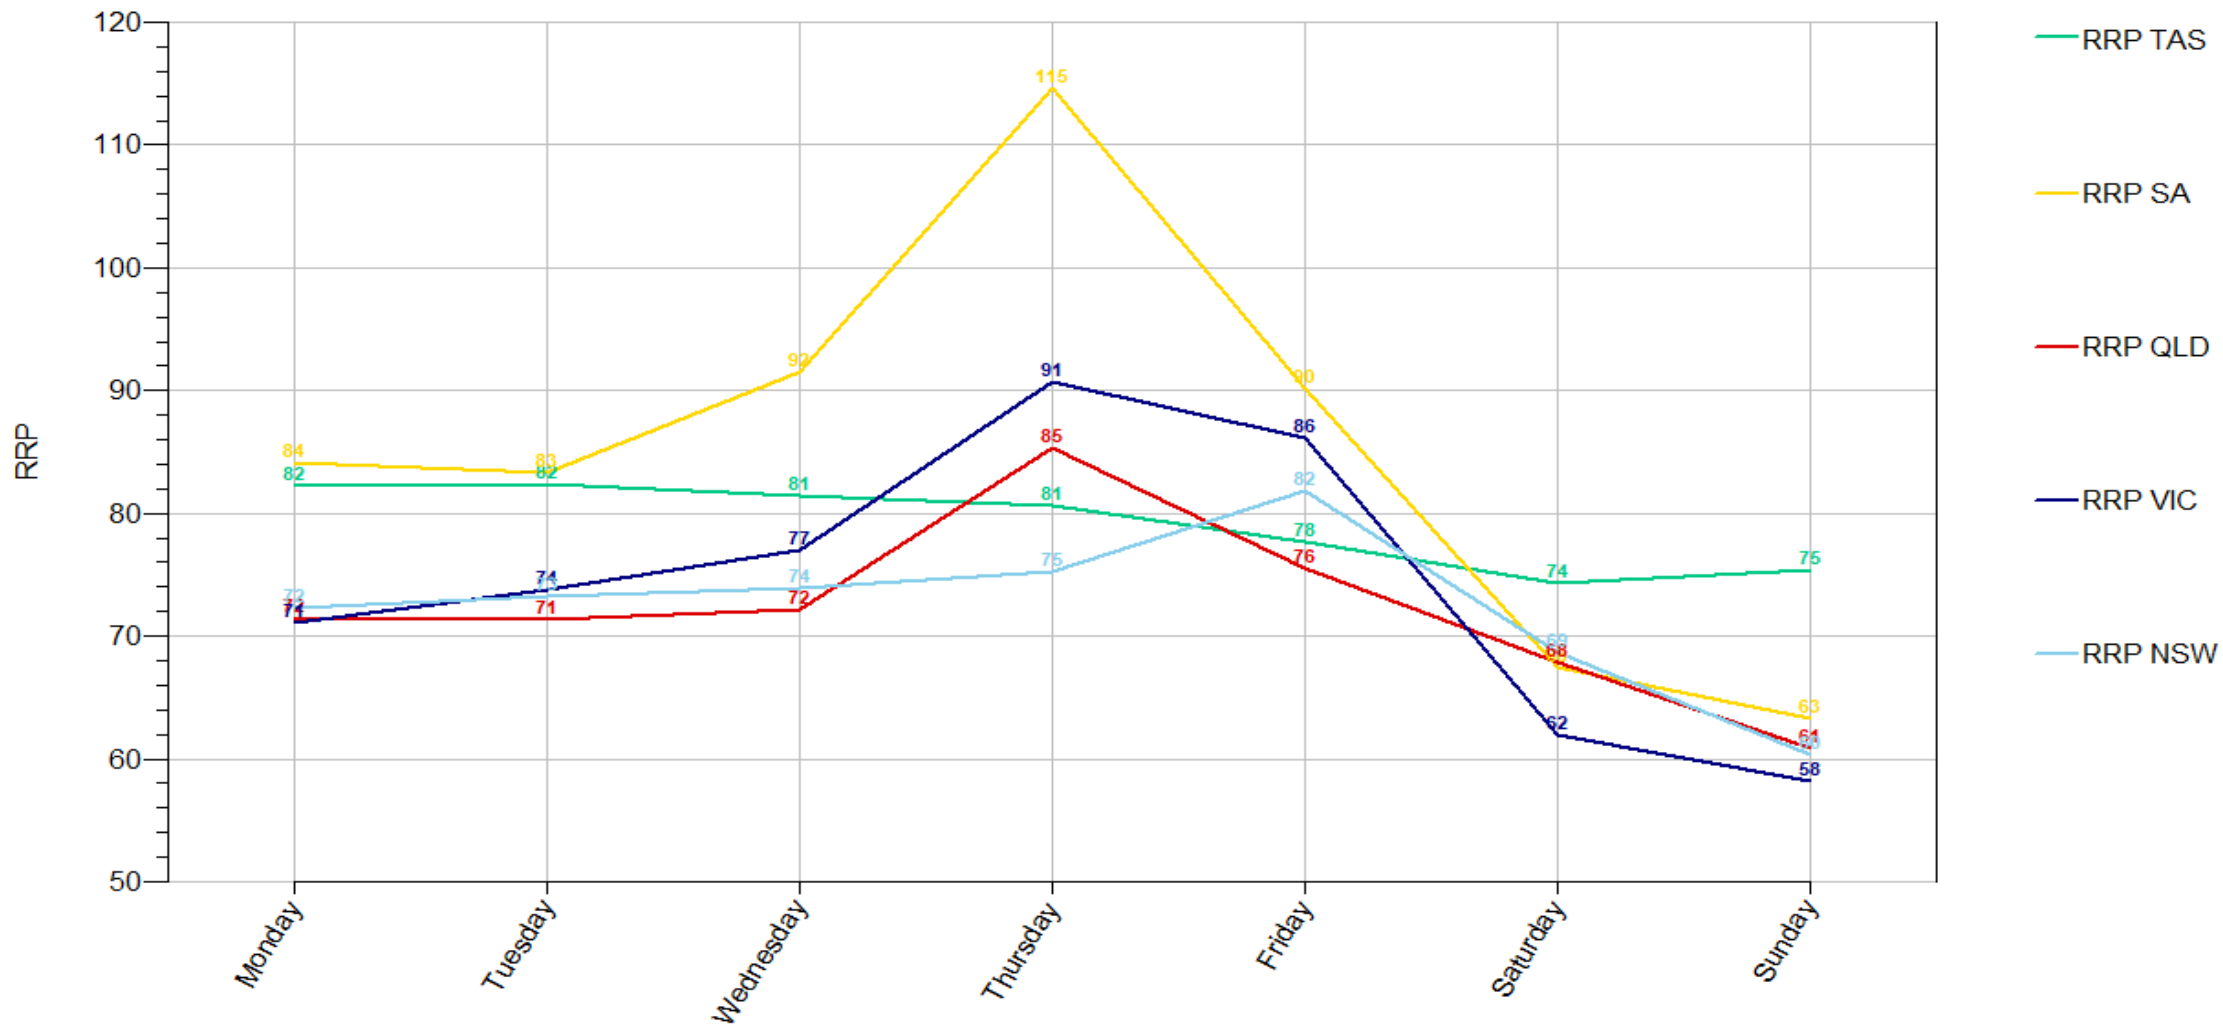

RRP_Spring_Line

RRP_Spring_Stack

Data source:

RRP_HourOfDay_Stack 1999-2020

RRP_HourOfDay_Stack 1999-2014

Data source:

RRP_HourOfDay_Stack 2015-2020

Data source:

RRP_HourOfDay_Line 1999-2020

RRP_HourOfDay_Line 1999-2014

RRP_HourOfDay_Line 2015-2020

RRP_HourOfDay_Scale 1999-2020

RRP_HourOfDay_Scale 1999-2014

RRP_HourOfDay_Scale 2015-2020

RRP_DayOfWeek_Stack 1999-2020

RRP_DayOfWeek_Stack 1999-2014

Data source:

RRP_DayOfWeek_Stack 2015-2020

RRP_DayOfWeek_Line 1999-2020

RRP_DayOfWeek_Line 1999-2014

RRP_DayOfWeek_Line 2015-2020

Data source:

RRP_DayOfWeek_Scale 1999-2020

RRP_DayOfWeek_Scale 1999-2014

RRP_DayOfWeek_Scale 2015-2020

RRP_WeekOfYear_Stack 1999-2020

RRP_WeekOfYear_Stack 1999-2014

Data source:

RRP_WeekOfYear_Stack 2015-2020

Data source:

RRP_WeekOfYear_Line 1999-2020