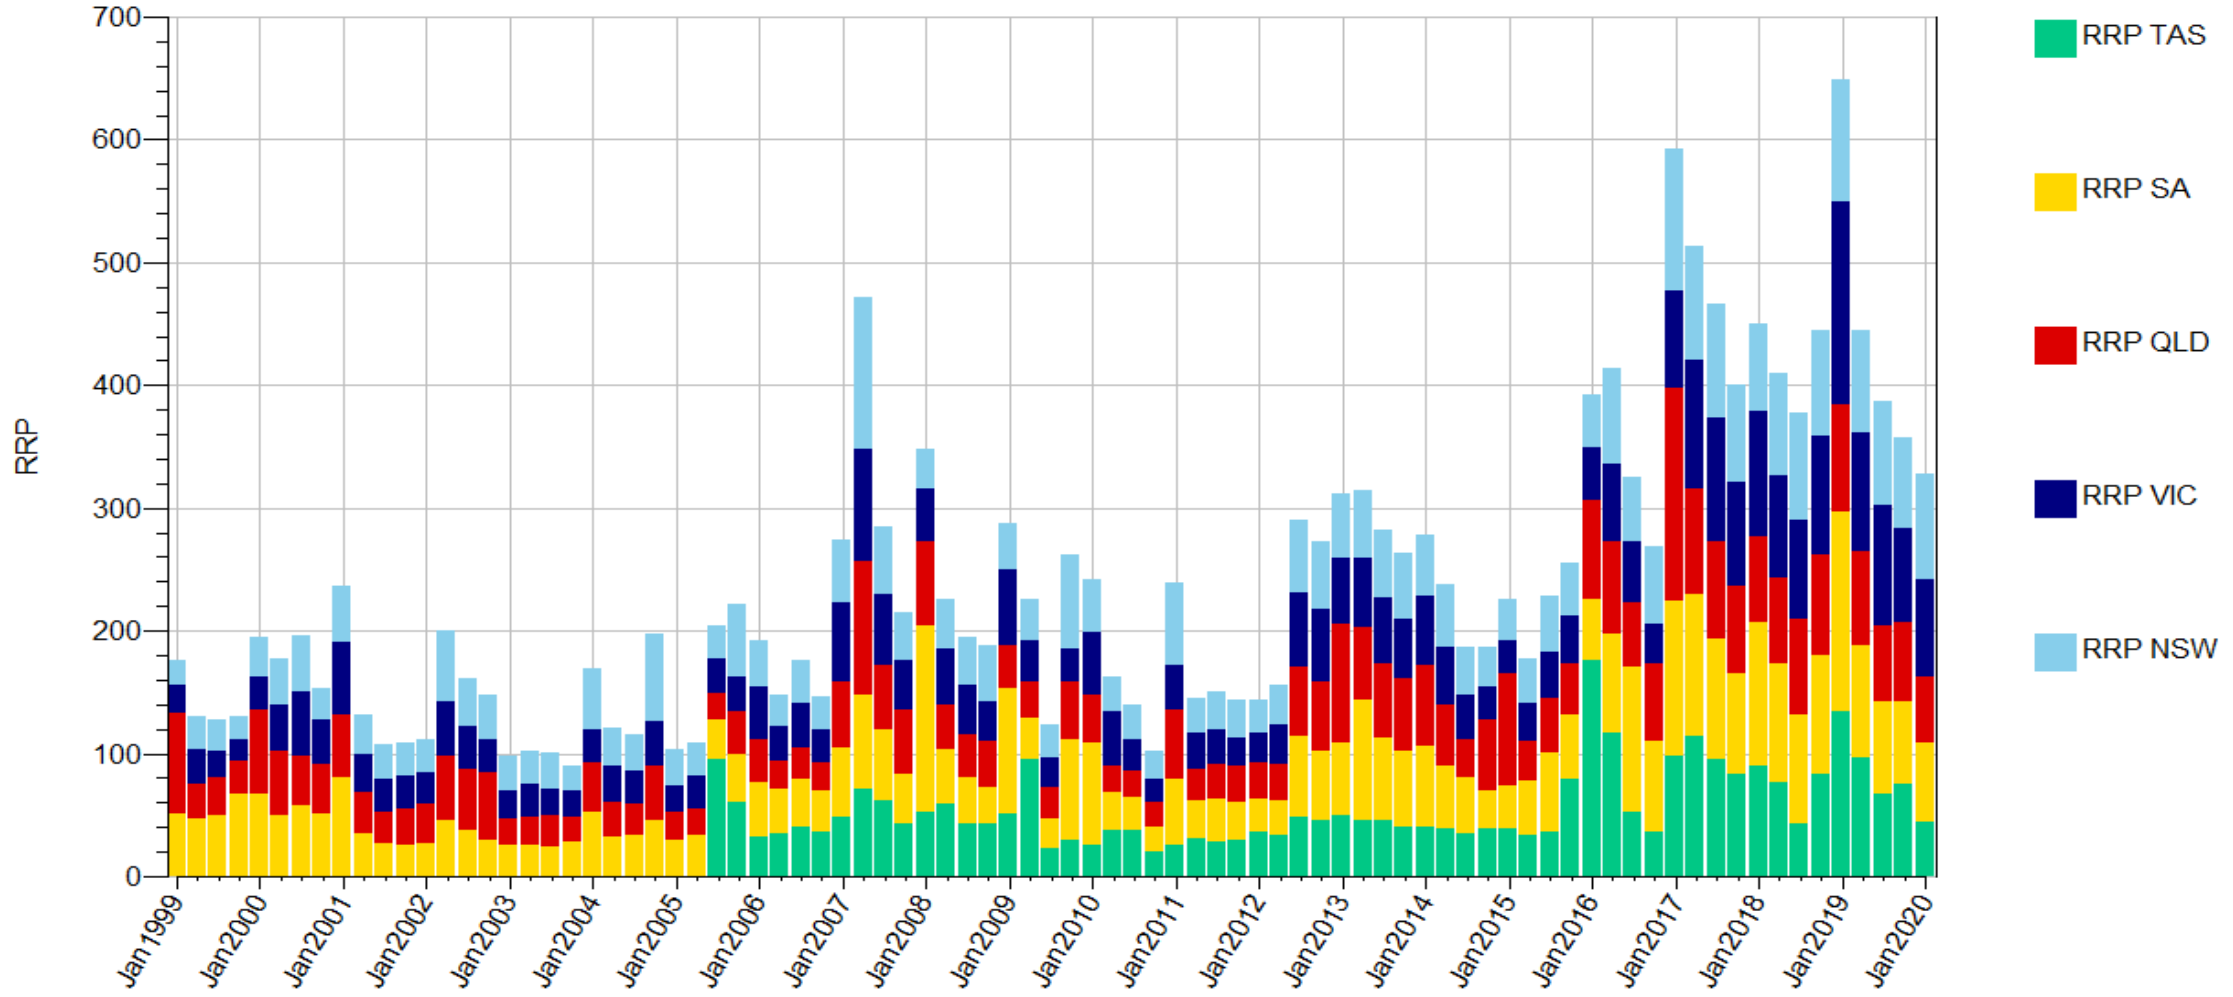

Demand_L26Week_Stack

Demand_L26Week_Line

Demand_L30Month_Stack

Demand_L30Month_Line

RRP_Day_Stack

Data source:

RRP_Day_Line

RRP_Week_Stack

Data source:

RRP_Week_Line

RRP_Month_Stack

Data source:

RRP_Month_Line

RRP_Quarter_Stack

Data source:

RRP_Quarter_Line

RRP_Year_Stack

RRP_Year_Clust

Data source:

RRP_Year_Line

RRP_ClmYear_Stack

RRP_ClmYear_Clust

RRP_ClmYear_Line

RRP_YearSeas_Stack

Data source:

RRP_YearSeas_Line

RRP_Summer_Line

RRP_Summer_Stack

RRP_Autumn_Line

RRP_Autumn_Stack

RRP_Winter_Line

RRP_Winter_Stack