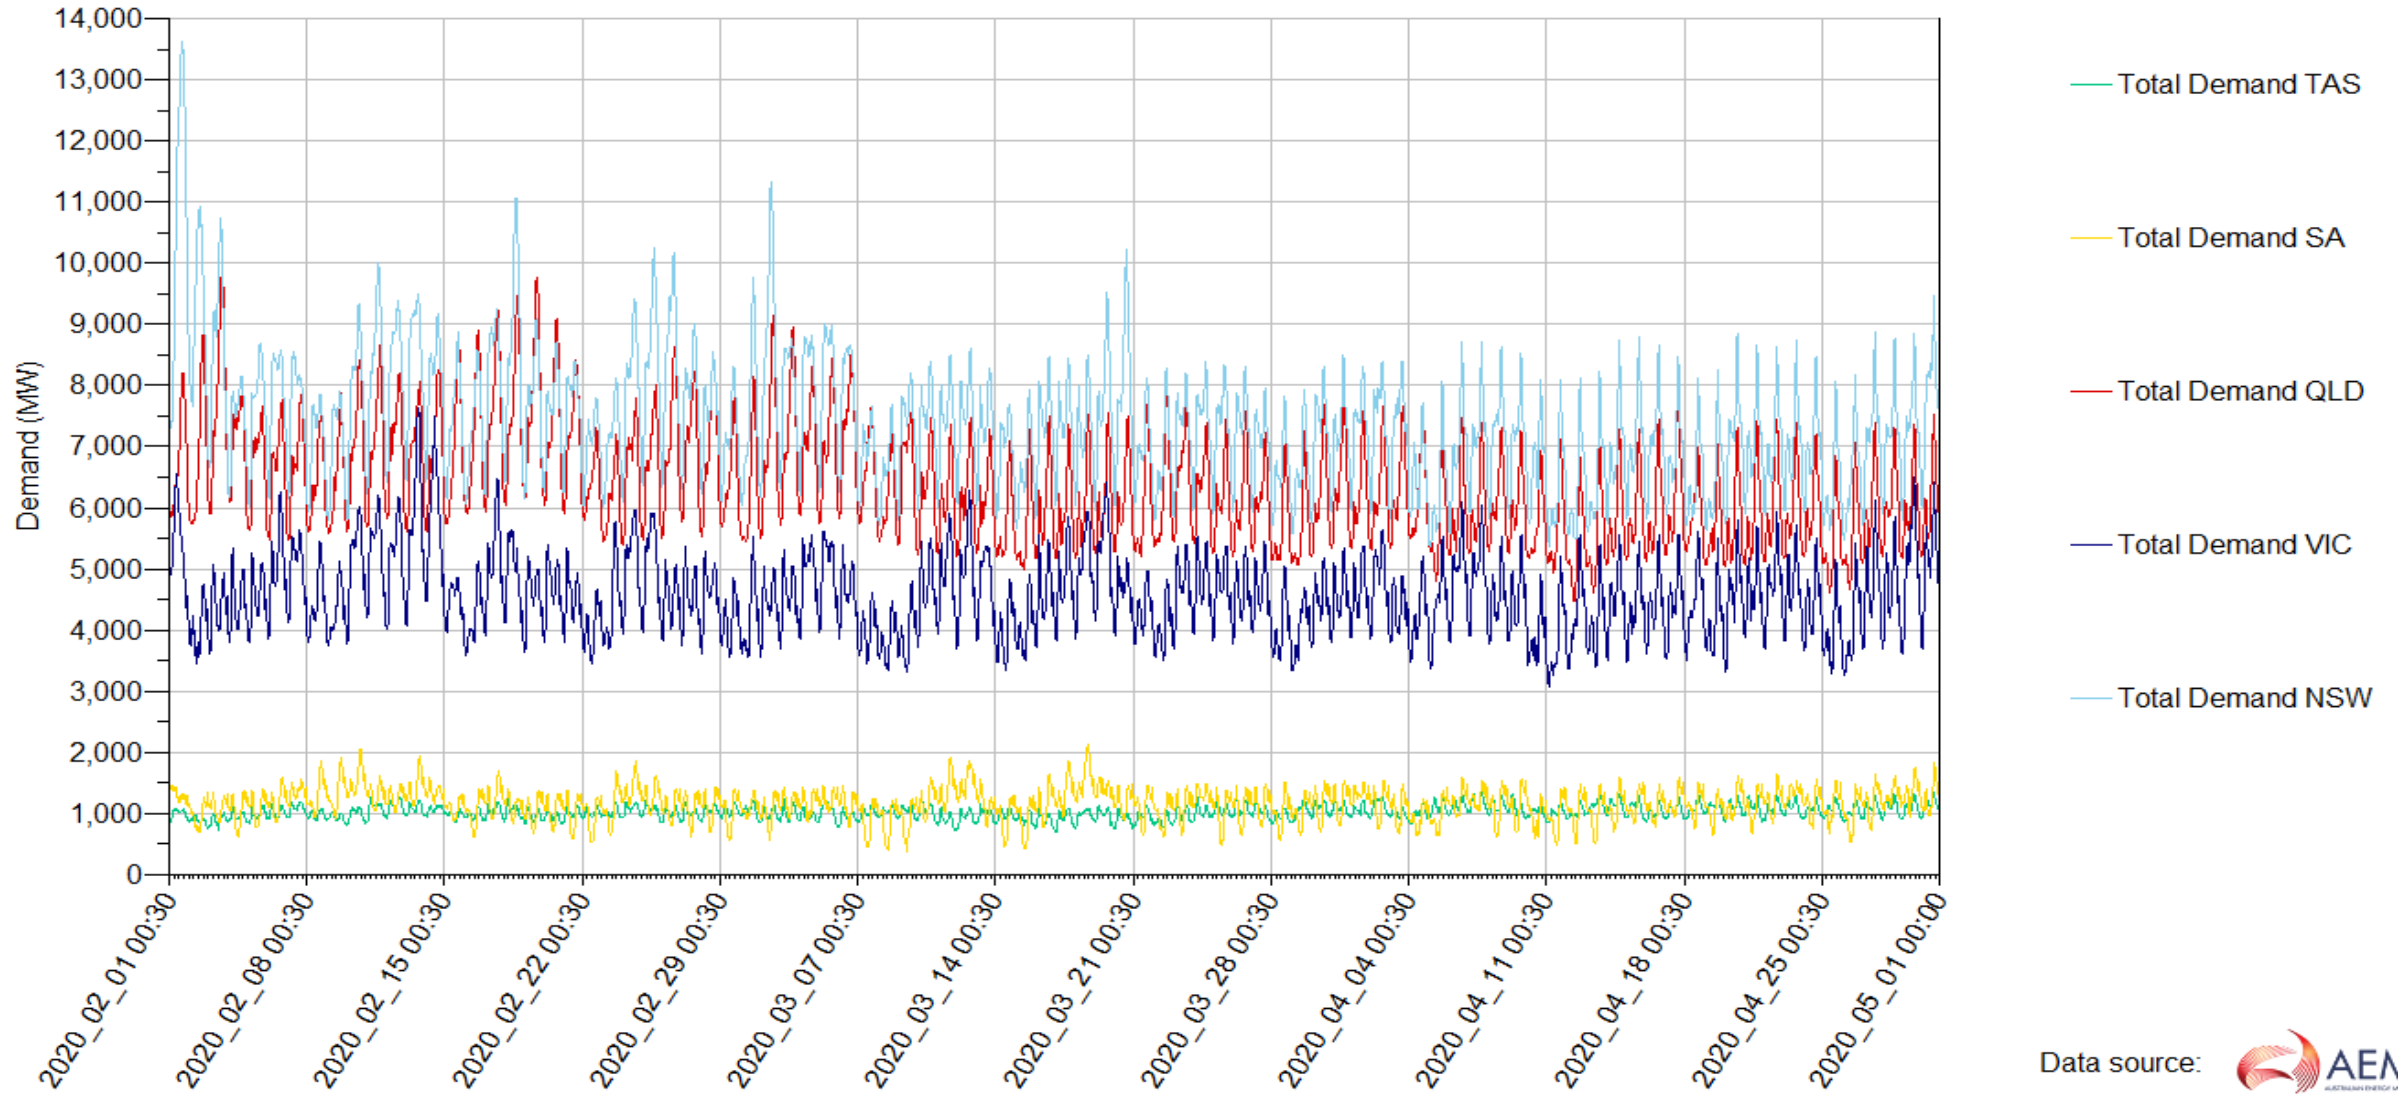

Demand_SeasOfYear_Line 2015-2020

Demand_SeasOfYear_Scale 1999-2020

Demand_SeasOfYear_Scale 1999-2014

Demand_SeasOfYear_Scale 2015-2020

Demand_L7Day30_Stack

Demand_L7Day30_Line

Demand_L15Day30_Stack

Demand_L15Day30_Line

Demand_L30Day30_Stack

Demand_L30Day30_Line

Demand_L90Day30_Stack

Demand_L90Day30_Line

Demand_L120Day30_Stack

Demand_L120Day30_Line

Demand_L30Day_Stack

Demand_L30Day_Line

Demand_L26Week_Stack

Demand_L26Week_Line

Demand_L30Month_Stack

Demand_L30Month_Line

RRP_Day_Stack

Data source:

RRP_Day_Line

RRP_Week_Stack