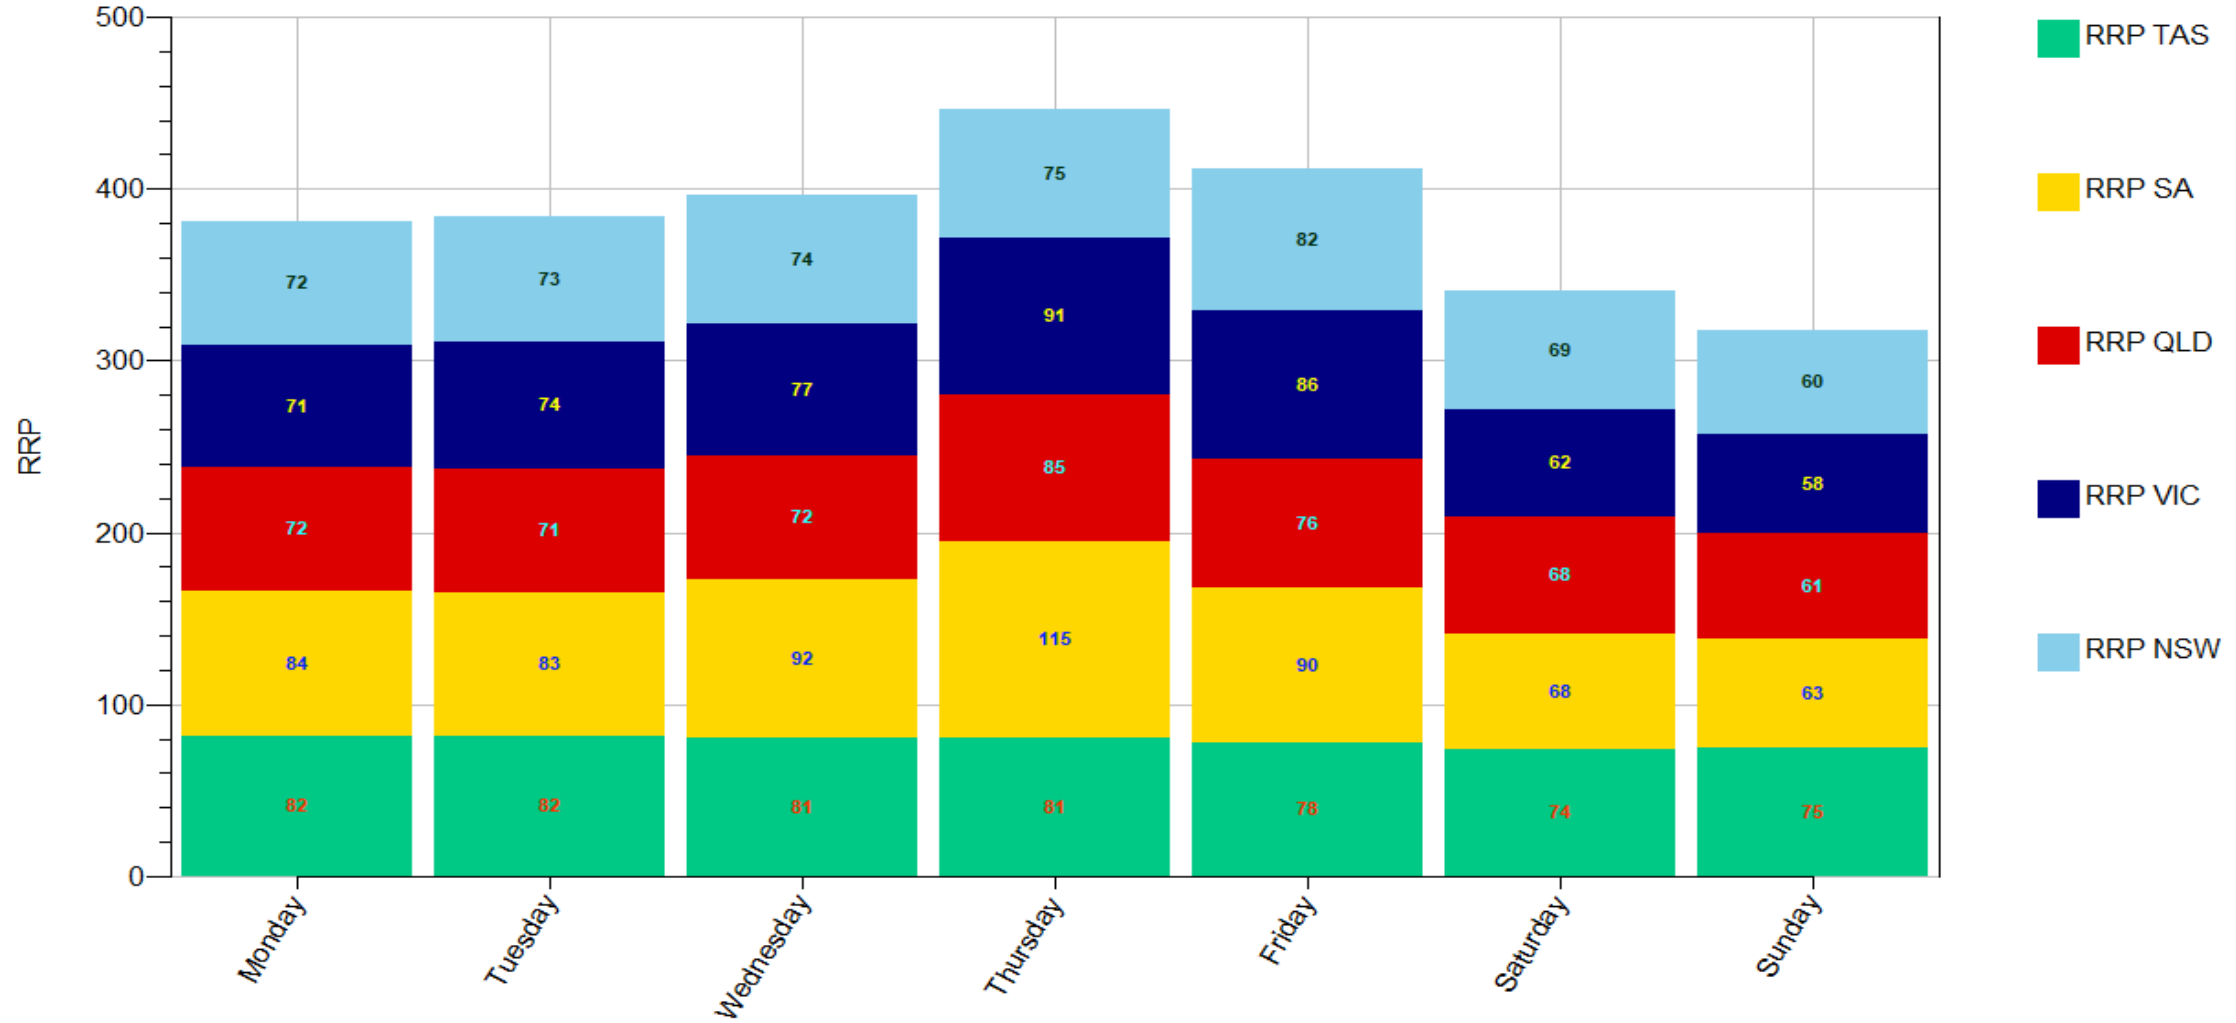

RRP_Spring_Line

RRP_Spring_Stack

Data source:

RRP_HourOfDay_Stack 1999-2020

RRP_HourOfDay_Stack 1999-2014

Data source:

RRP_HourOfDay_Stack 2015-2020

Data source:

RRP_HourOfDay_Line 1999-2020

RRP_HourOfDay_Line 1999-2014

RRP_HourOfDay_Line 2015-2020

RRP_HourOfDay_Scale 1999-2020

RRP_HourOfDay_Scale 1999-2014

RRP_HourOfDay_Scale 2015-2020

RRP_DayOfWeek_Stack 1999-2020

RRP_DayOfWeek_Stack 1999-2014

Data source:

RRP_DayOfWeek_Stack 2015-2020

RRP_DayOfWeek_Line 1999-2020

RRP_DayOfWeek_Line 1999-2014

RRP_DayOfWeek_Line 2015-2020

Data source:

RRP_DayOfWeek_Scale 1999-2020

RRP_DayOfWeek_Scale 1999-2014

RRP_DayOfWeek_Scale 2015-2020

RRP_WeekOfYear_Stack 1999-2020

RRP_WeekOfYear_Stack 1999-2014

Data source:

RRP_WeekOfYear_Stack 2015-2020

Data source:

RRP_WeekOfYear_Line 1999-2020