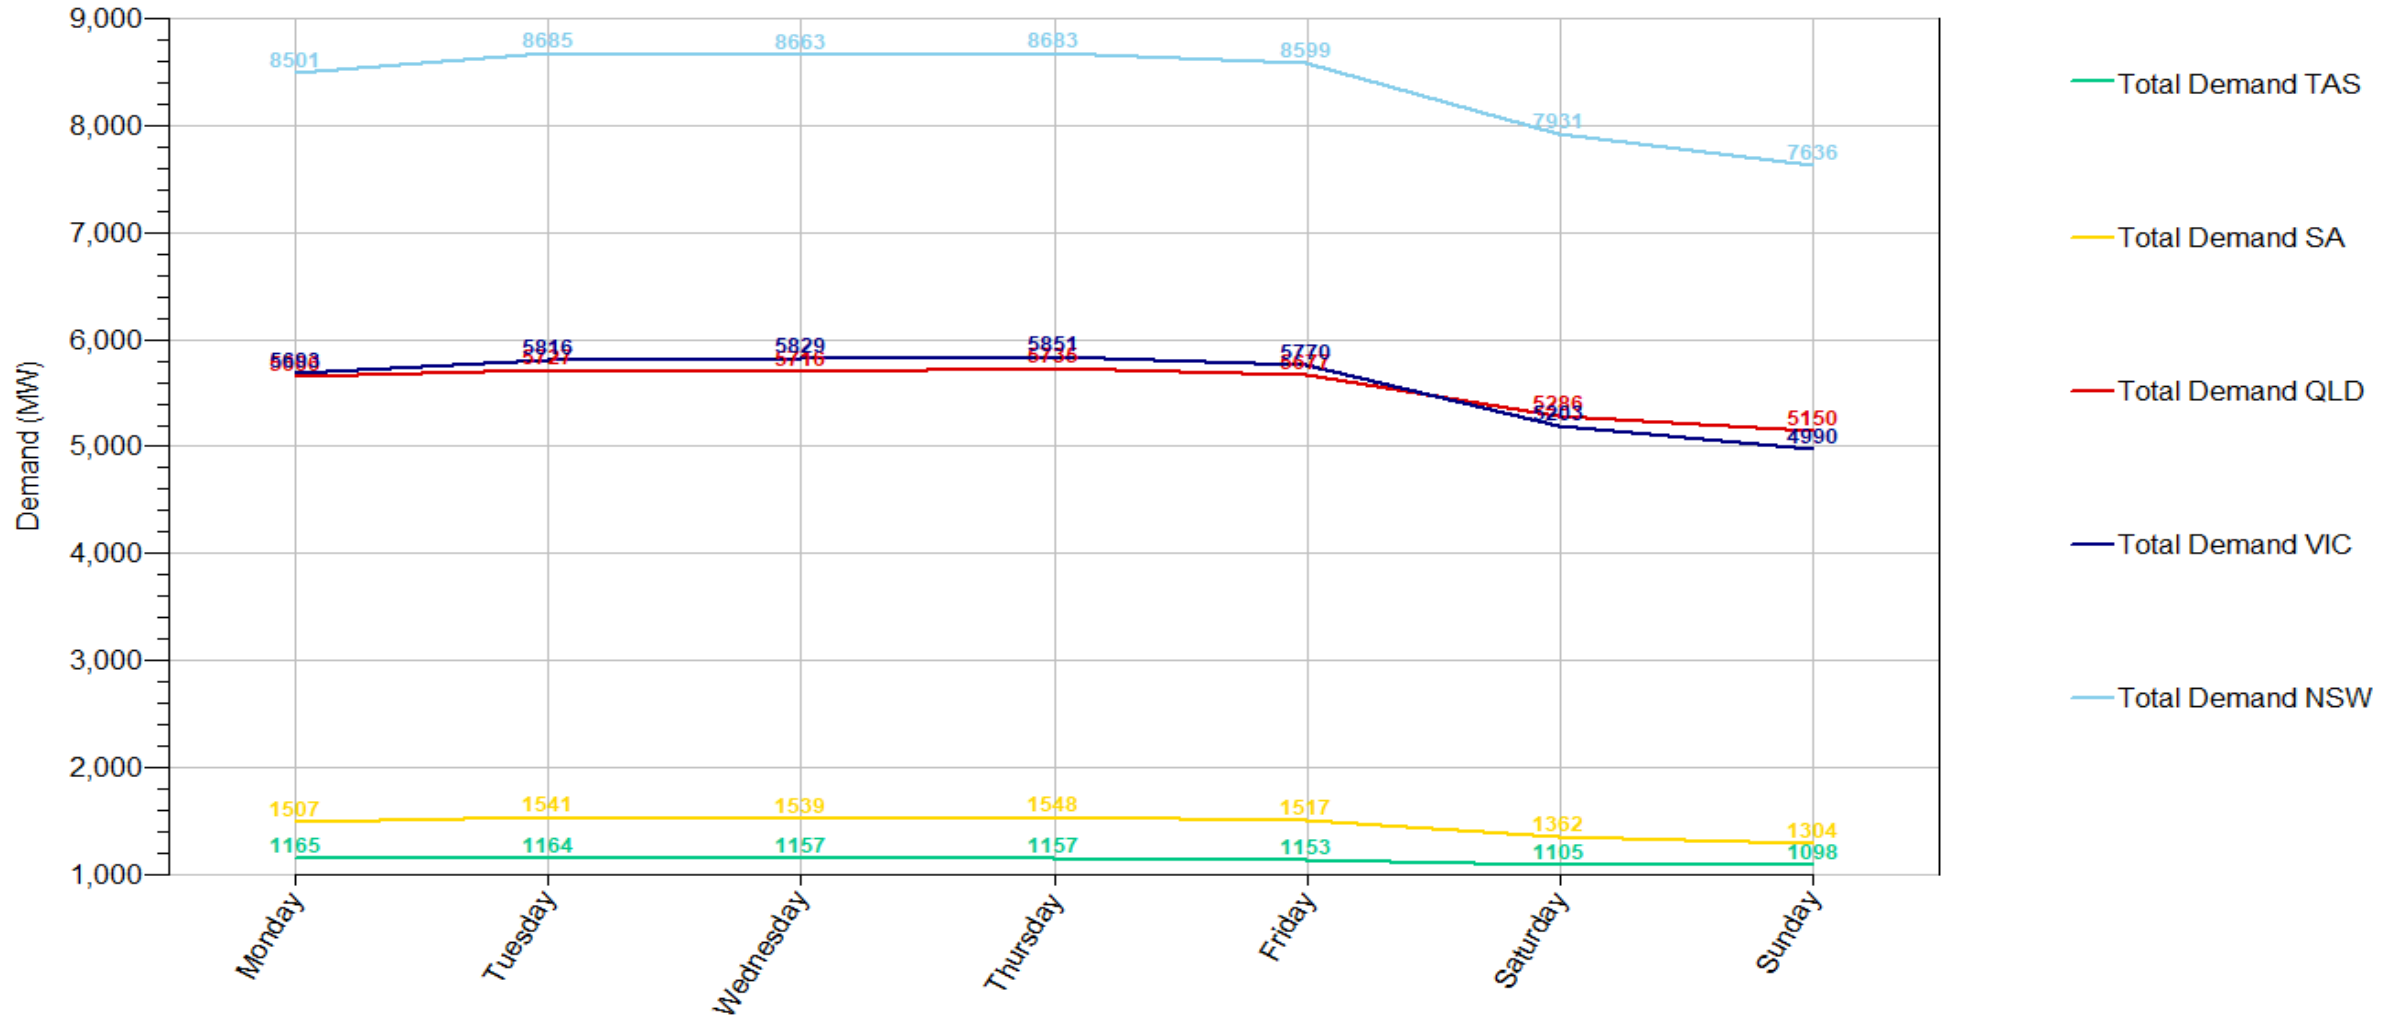

Demand_HourOfDay_Stack 1999-2020

Demand_HourOfDay_Stack 1999-2014

Demand_HourOfDay_Stack 2015-2020

Demand_HourOfDay_Line 1999-2020

Demand_HourOfDay_Line 1999-2014

Demand_HourOfDay_Line 2015-2020

Demand_HourOfDay_Scale 1999-2020

Demand_HourOfDay_Scale 1999-2014

Demand_HourOfDay_Scale 2015-2020

Demand_DayOfWeek_Stack 1999-2020

Demand_DayOfWeek_Stack 1999-2014

Demand_DayOfWeek_Stack 2015-2020

Demand_DayOfWeek_Line 1999-2020

Demand_DayOfWeek_Line 1999-2014

Demand_DayOfWeek_Line 2015-2020

Demand_DayOfWeek_Scale 1999-2020

Demand_DayOfWeek_Scale 1999-2014

Demand_DayOfWeek_Scale 2015-2020

Demand_WeekOfYear_Stack 1999-2020

Demand_WeekOfYear_Stack 1999-2014

Demand_WeekOfYear_Stack 2015-2020