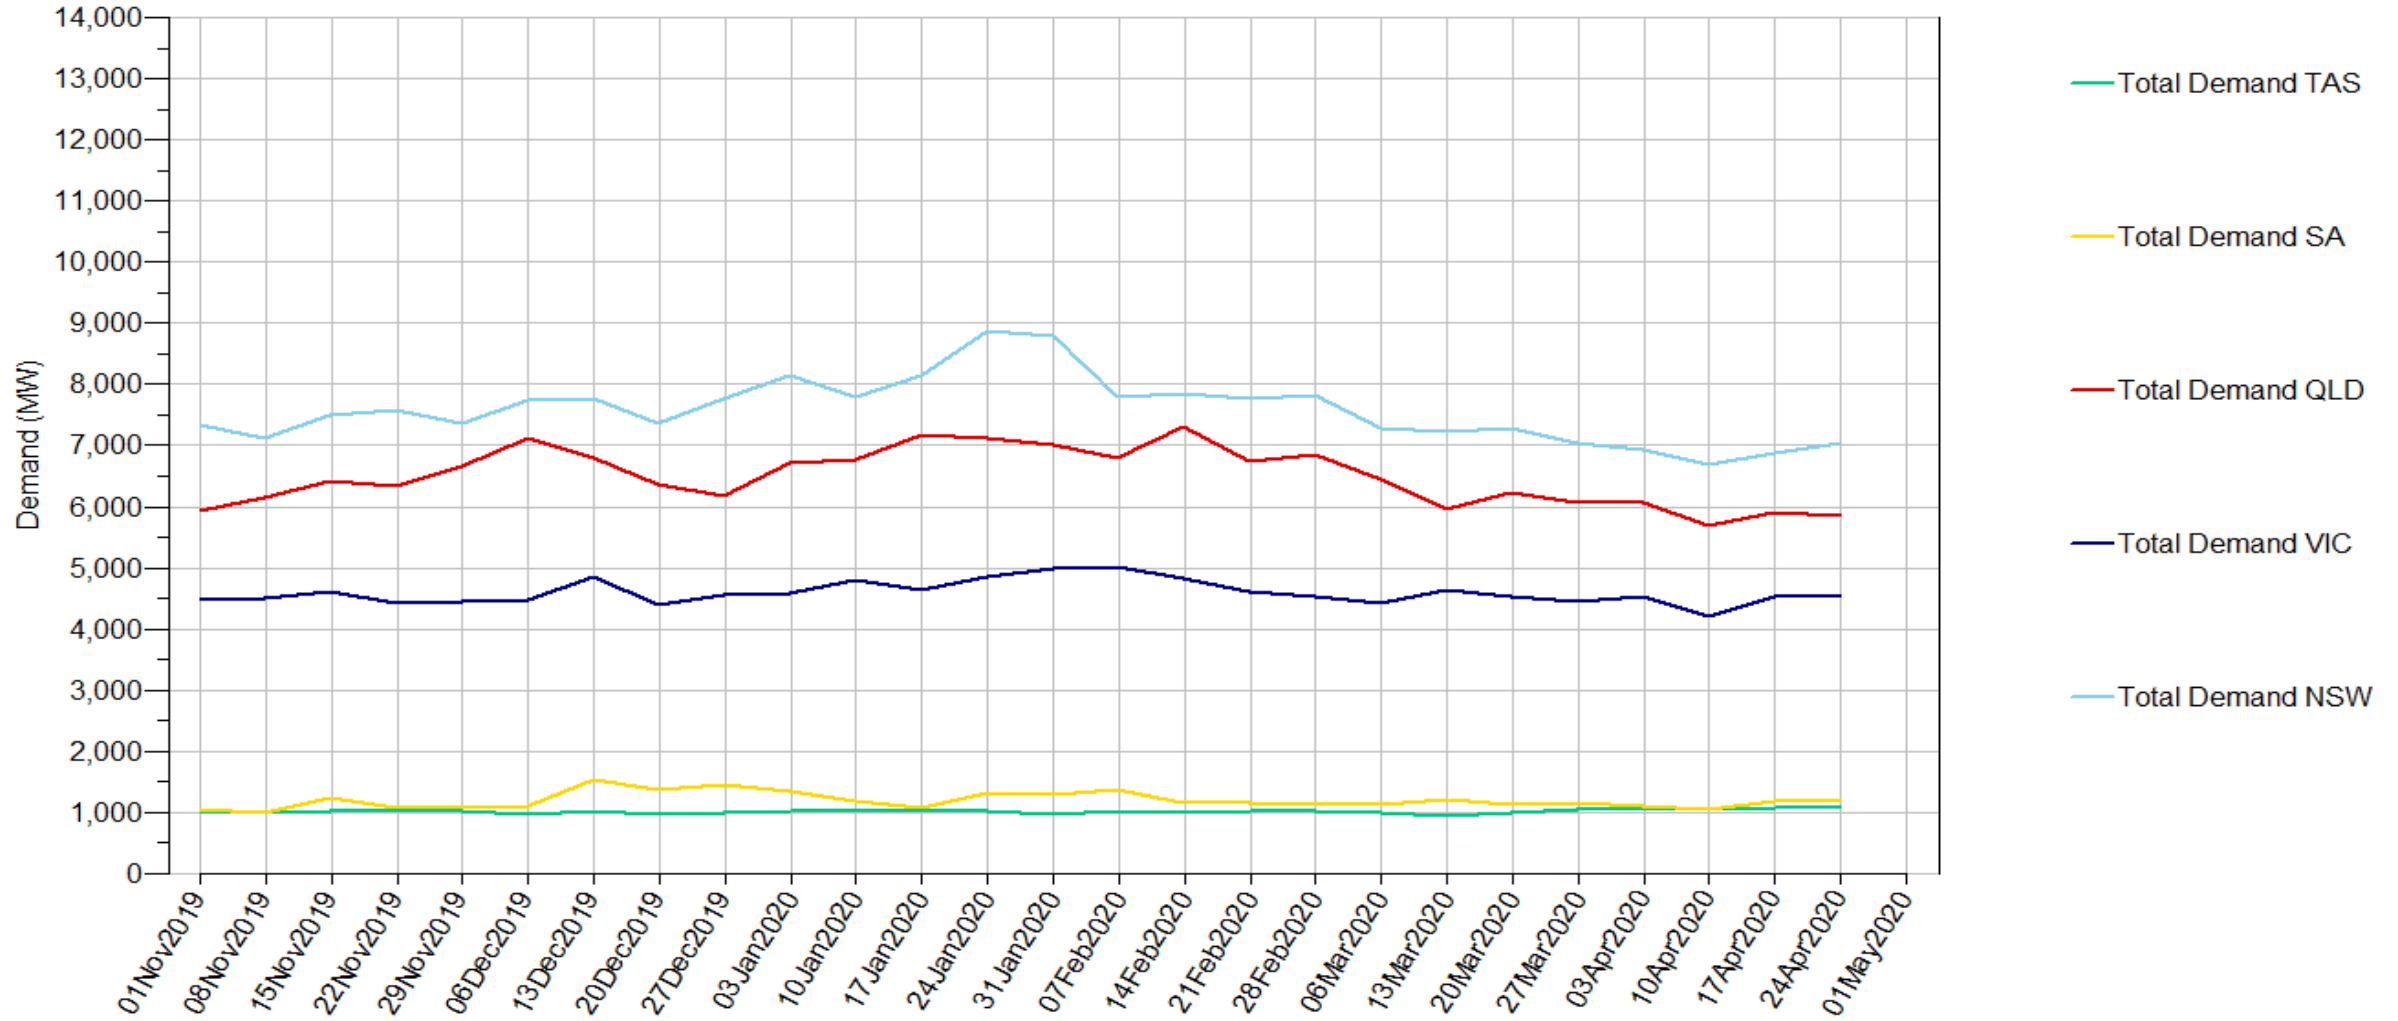

Demand_SeasOfYear_Line 2015-2020

Demand_SeasOfYear_Scale 1999-2020

Demand_SeasOfYear_Scale 1999-2014

Demand_SeasOfYear_Scale 2015-2020

Demand_L7Day30_Stack

Demand_L7Day30_Line

Demand_L15Day30_Stack

Demand_L15Day30_Line

Demand_L30Day30_Stack

Demand_L30Day30_Line

Demand_L90Day30_Stack

Demand_L90Day30_Line

Demand_L120Day30_Stack

Demand_L120Day30_Line

Demand_L30Day_Stack

Demand_L30Day_Line

Demand_L26Week_Stack

Demand_L26Week_Line

Demand_L30Month_Stack

Demand_L30Month_Line

RRP_Day_Stack

Data source:

RRP_Day_Line

RRP_Week_Stack