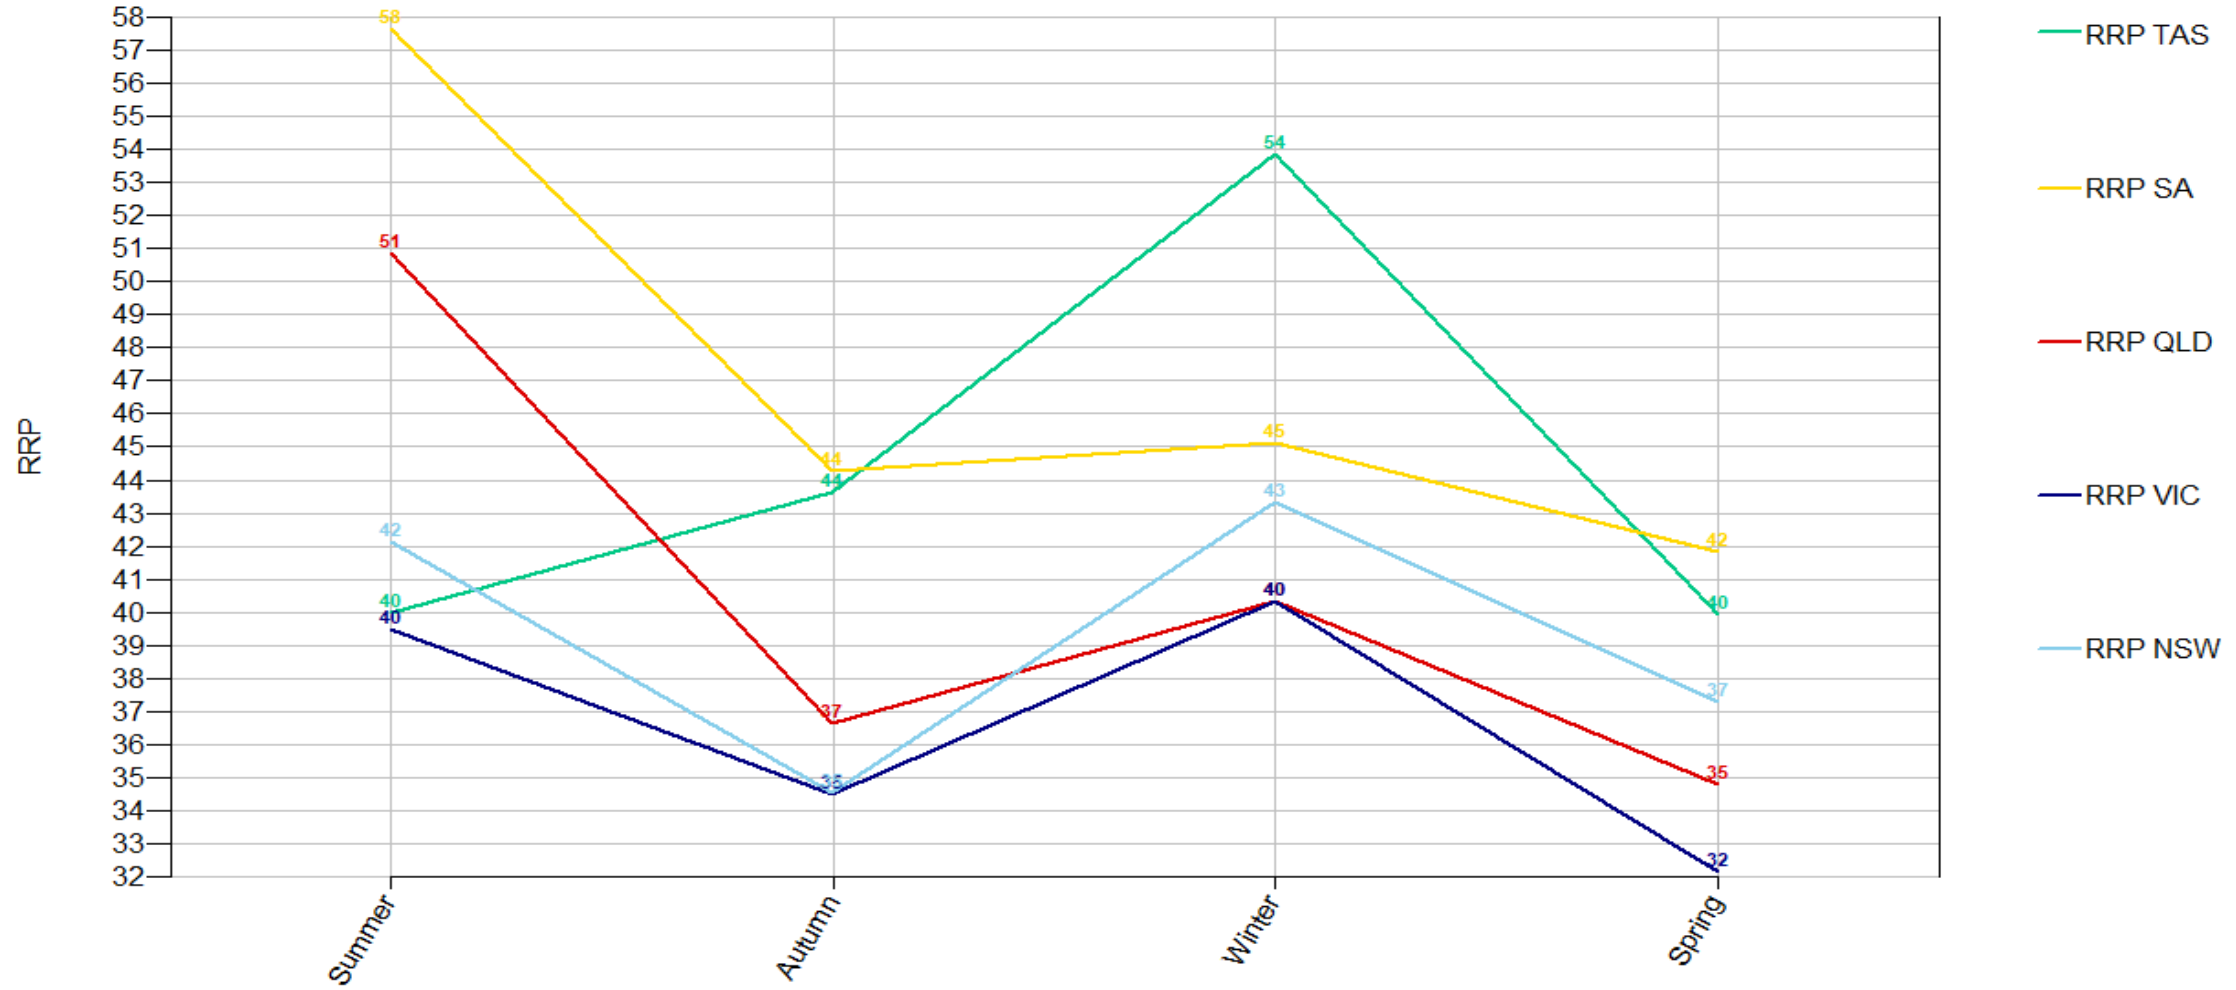

RRP_DayOfWeek_Stack 1999-2014

Data source:

RRP_DayOfWeek_Stack 2015-2020

RRP_DayOfWeek_Line 1999-2020

RRP_DayOfWeek_Line 1999-2014

RRP_DayOfWeek_Line 2015-2020

Data source:

RRP_DayOfWeek_Scale 1999-2020

RRP_MonthOfYear_Stack 2015-2020

RRP_MonthOfYear_Line 1999-2020

RRP_MonthOfYear_Line 1999-2014

RRP_MonthOfYear_Line 2015-2020

RRP_MonthOfYear_Scale 1999-2020

RRP_MonthOfYear_Scale 1999-2014

RRP_MonthOfYear_Scale 2015-2020

RRP_SeasOfYear_Stack 1999-2020

RRP_SeasOfYear_Stack 1999-2014

RRP_SeasOfYear_Stack 2015-2020

RRP_SeasOfYear_Line 1999-2020

RRP_SeasOfYear_Line 1999-2014

RRP_SeasOfYear_Line 2015-2020

RRP_SeasOfYear_Scale 1999-2020

RRP_SeasOfYear_Scale 1999-2014

RRP_SeasOfYear_Scale 2015-2020

RRP_L7Day30_Stack

RRP_L7Day30_Line

RRP_L15Day30_Stack

Data source:

RRP_L15Day30_Line

Data source: