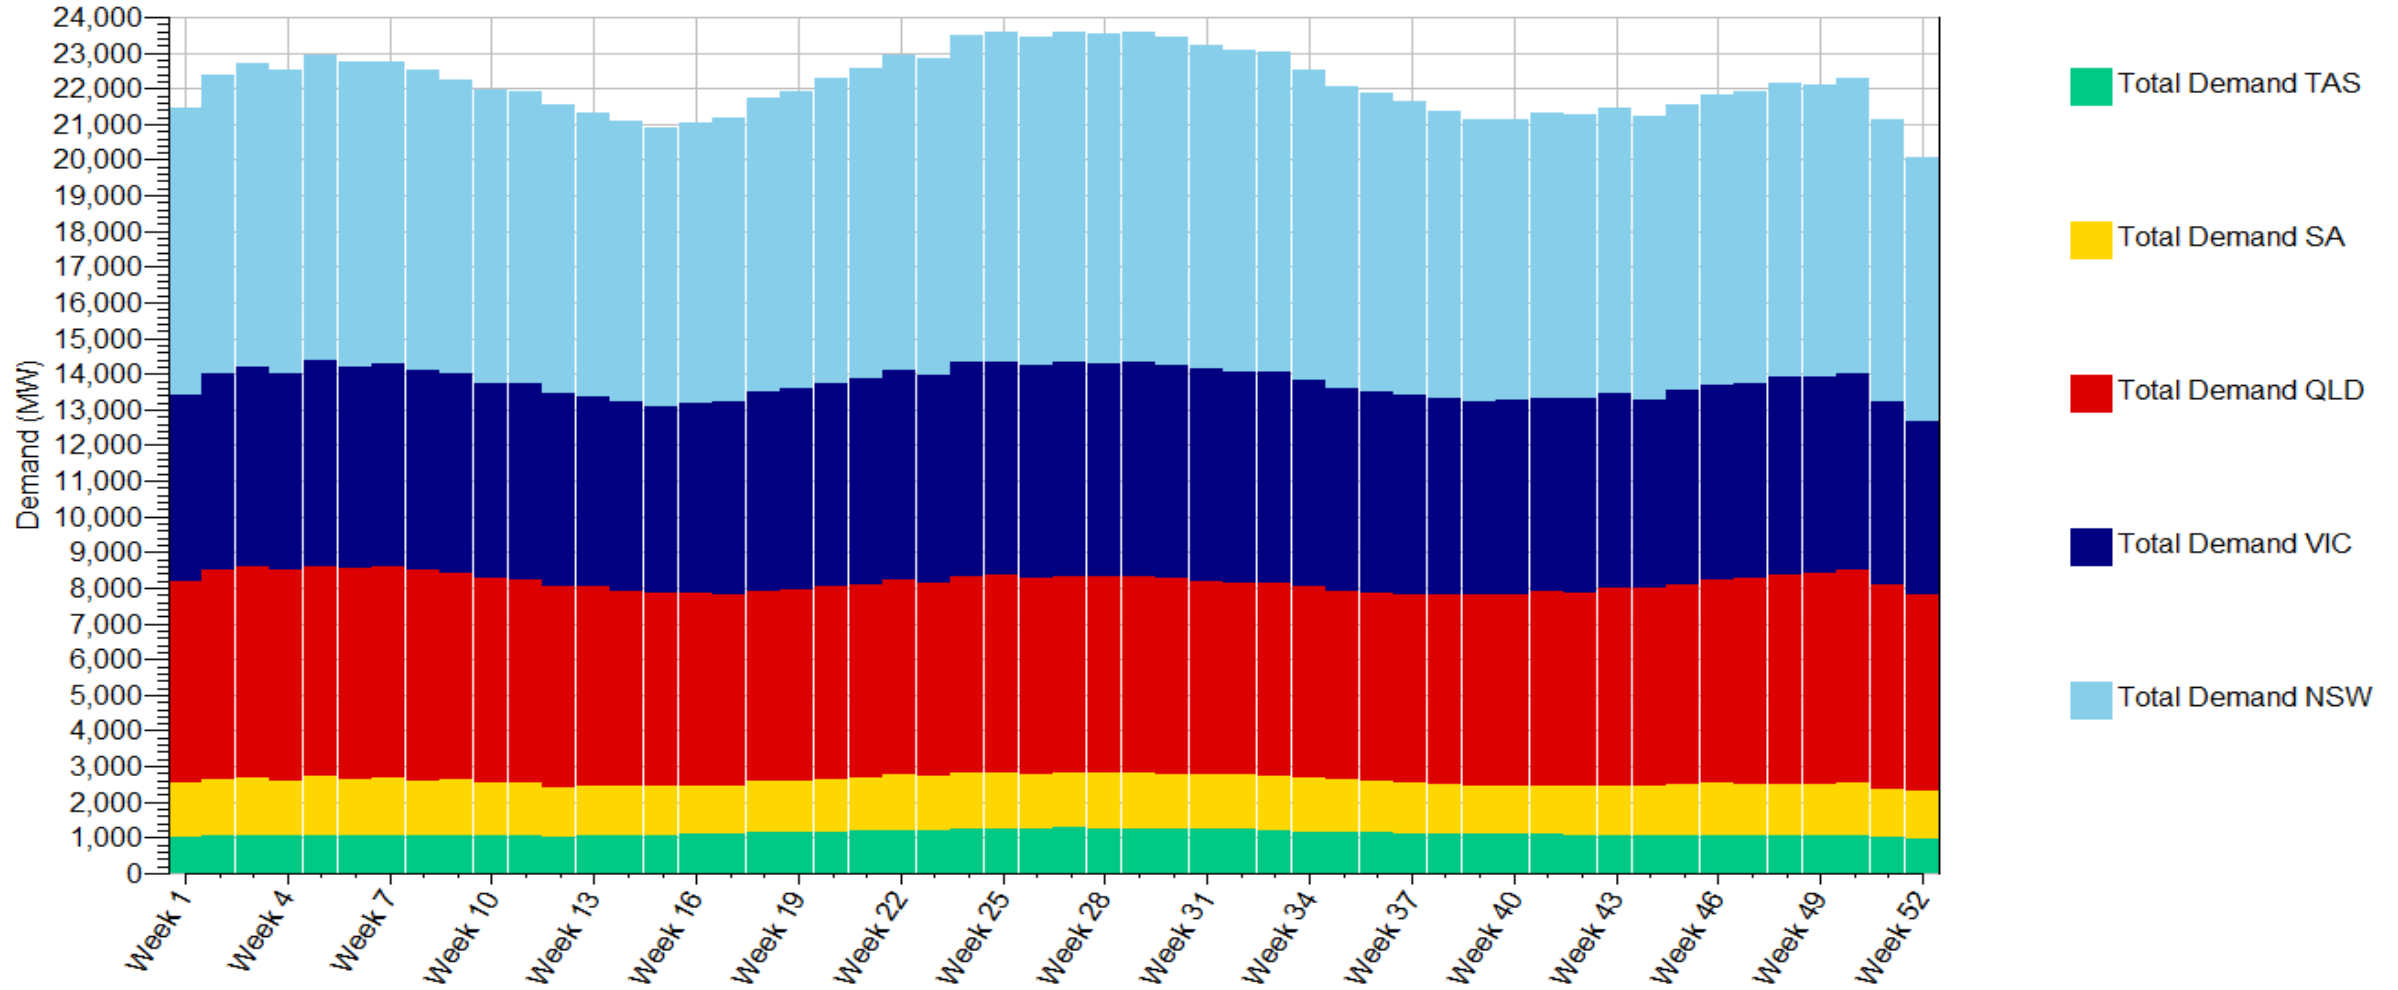

Demand_HourOfDay_Scale 1999-2014

Demand_HourOfDay_Scale 2015-2020

Demand_DayOfWeek_Stack 1999-2020

Demand_DayOfWeek_Stack 1999-2014

Demand_DayOfWeek_Stack 2015-2020

Demand_DayOfWeek_Line 1999-2020

Demand_DayOfWeek_Line 1999-2014

Demand_DayOfWeek_Line 2015-2020

Demand_DayOfWeek_Scale 1999-2020

Demand_DayOfWeek_Scale 1999-2014

Demand_DayOfWeek_Scale 2015-2020

Demand_WeekOfYear_Stack 1999-2020

Demand_WeekOfYear_Stack 1999-2014

Demand_WeekOfYear_Stack 2015-2020

Demand_WeekOfYear_Line 1999-2020

Demand_WeekOfYear_Line 1999-2014

Demand_WeekOfYear_Line 2015-2020

Demand_WeekOfYear_Scale 1999-2020

Demand_WeekOfYear_Scale 1999-2014

Demand_WeekOfYear_Scale 2015-2020

Demand_MonthOfYear_Stack 1999-2020