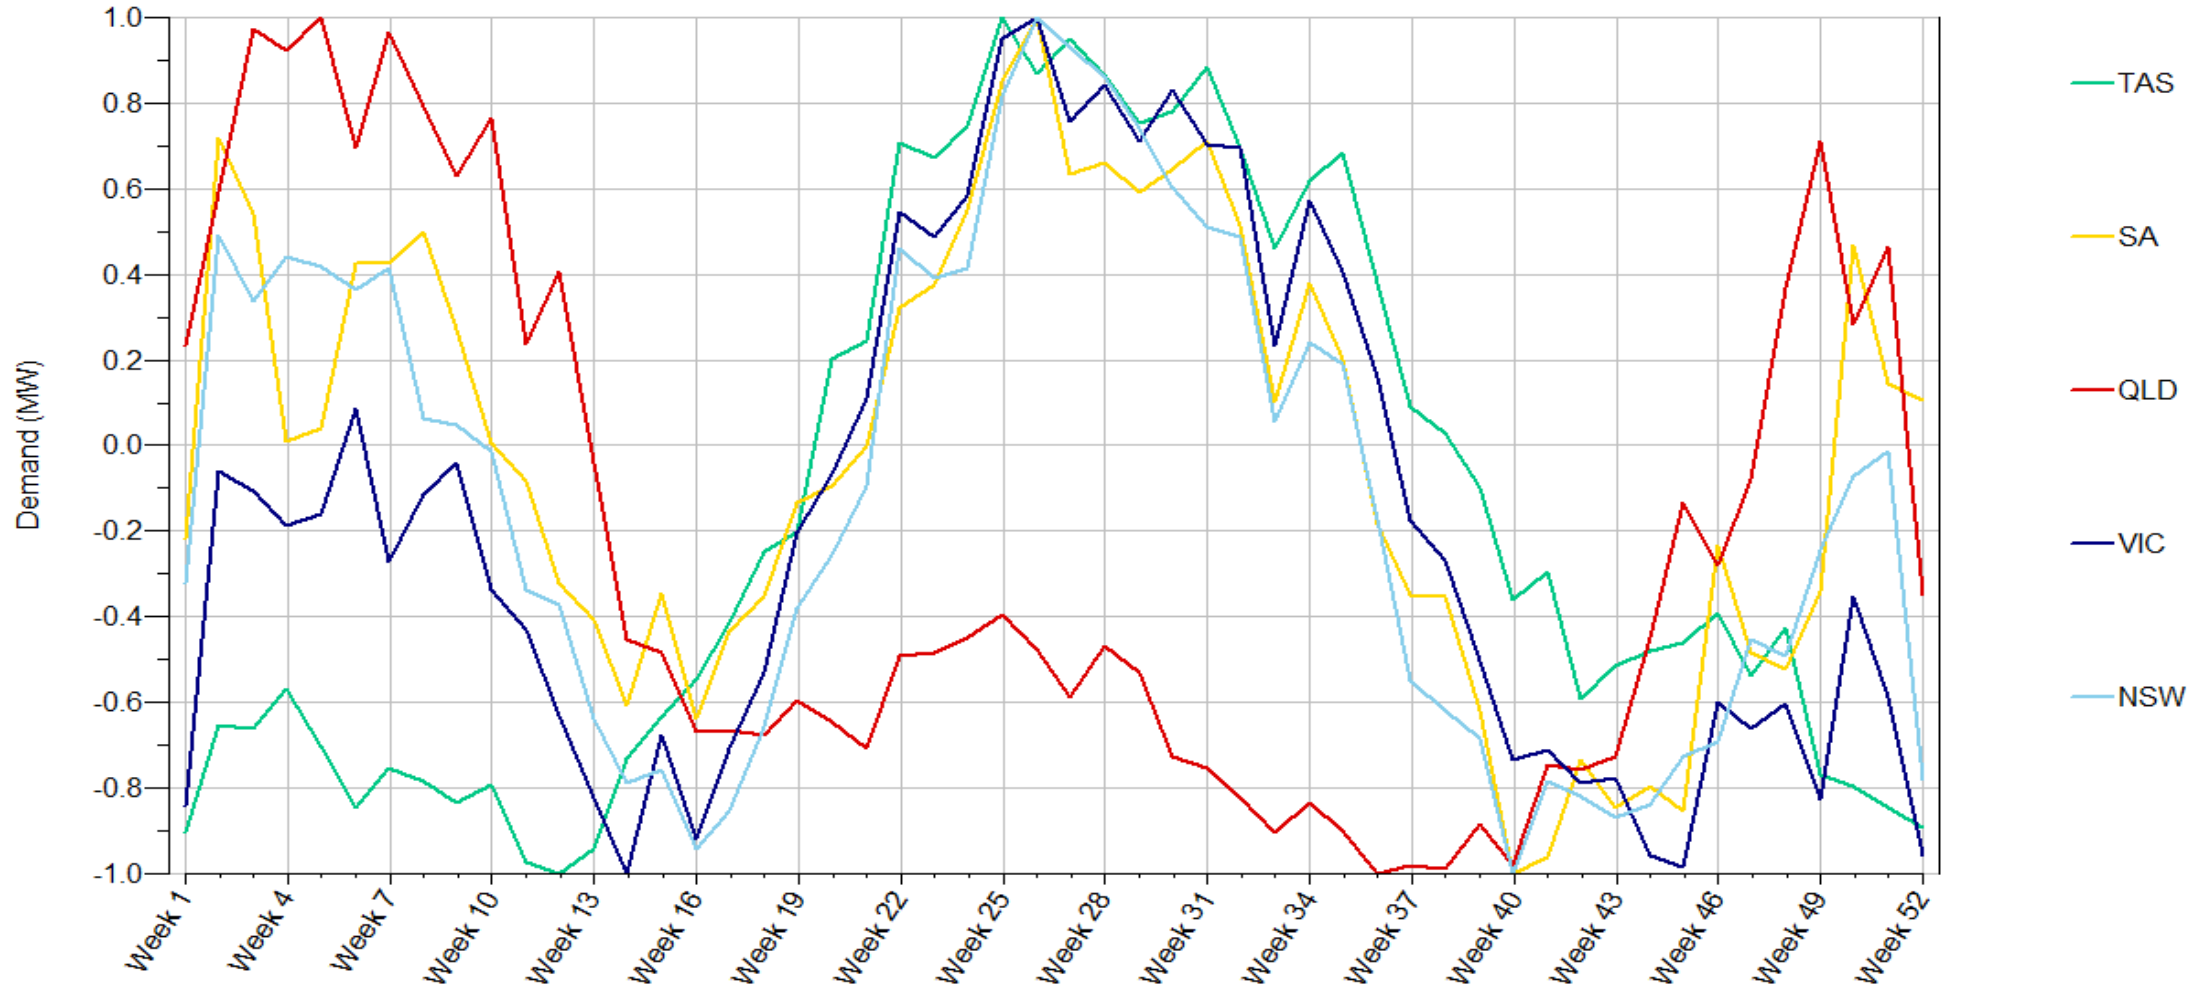

Demand_DayOfWeek_Line 2015-2020

Demand_DayOfWeek_Scale 1999-2020

Demand_DayOfWeek_Scale 1999-2014

Demand_DayOfWeek_Scale 2015-2020

Demand_WeekOfYear_Stack 1999-2020

Demand_WeekOfYear_Stack 1999-2014

Demand_WeekOfYear_Stack 2015-2020

Demand_WeekOfYear_Line 1999-2020

Demand_WeekOfYear_Line 1999-2014

Demand_WeekOfYear_Line 2015-2020

Demand_WeekOfYear_Scale 1999-2020

Demand_WeekOfYear_Scale 1999-2014

Demand_WeekOfYear_Scale 2015-2020

Demand_MonthOfYear_Stack 1999-2020

Demand_MonthOfYear_Stack 1999-2014

Demand_MonthOfYear_Stack 2015-2020

Demand_MonthOfYear_Line 1999-2020

Demand_MonthOfYear_Line 1999-2014

Demand_MonthOfYear_Line 2015-2020

Demand_MonthOfYear_Scale 1999-2020

Demand_MonthOfYear_Scale 1999-2014

Demand_MonthOfYear_Scale 2015-2020

Demand_SeasOfYear_Stack 1999-2020

Demand_SeasOfYear_Stack 1999-2014

Demand_SeasOfYear_Stack 2015-2020

Demand_SeasOfYear_Line 1999-2020

Demand_SeasOfYear_Line 1999-2014