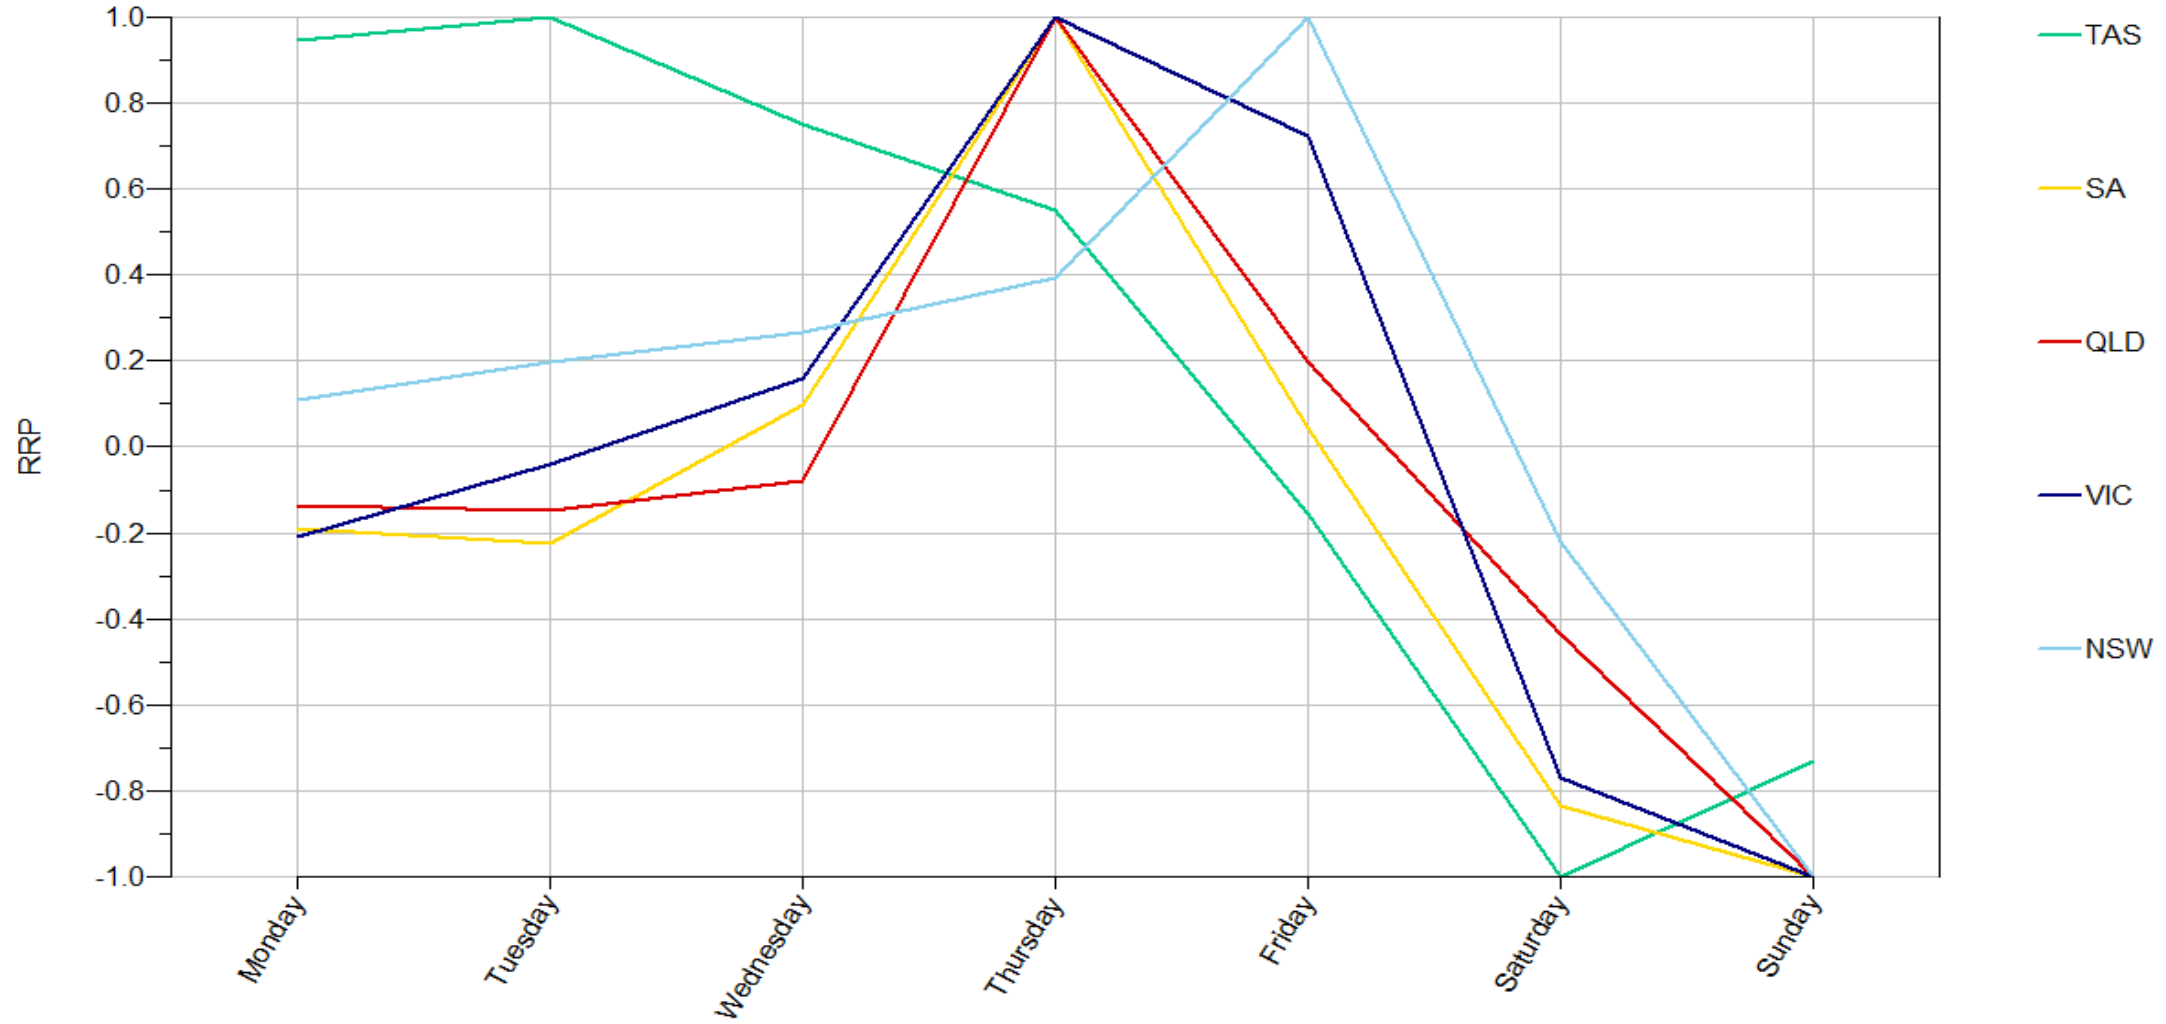

RRP_HourOfDay_Line 1999-2020

RRP_HourOfDay_Line 1999-2014

RRP_HourOfDay_Line 2015-2020

RRP_HourOfDay_Scale 1999-2020

RRP_HourOfDay_Scale 1999-2014

RRP_HourOfDay_Scale 2015-2020

RRP_DayOfWeek_Stack 1999-2020

RRP_DayOfWeek_Stack 1999-2014

Data source:

RRP_DayOfWeek_Stack 2015-2020

RRP_DayOfWeek_Line 1999-2020

RRP_DayOfWeek_Line 1999-2014

RRP_DayOfWeek_Line 2015-2020

Data source:

RRP_DayOfWeek_Scale 1999-2020

RRP_DayOfWeek_Scale 1999-2014

RRP_DayOfWeek_Scale 2015-2020

RRP_WeekOfYear_Stack 1999-2020

RRP_WeekOfYear_Stack 1999-2014

Data source:

RRP_WeekOfYear_Stack 2015-2020

Data source:

RRP_WeekOfYear_Line 1999-2020