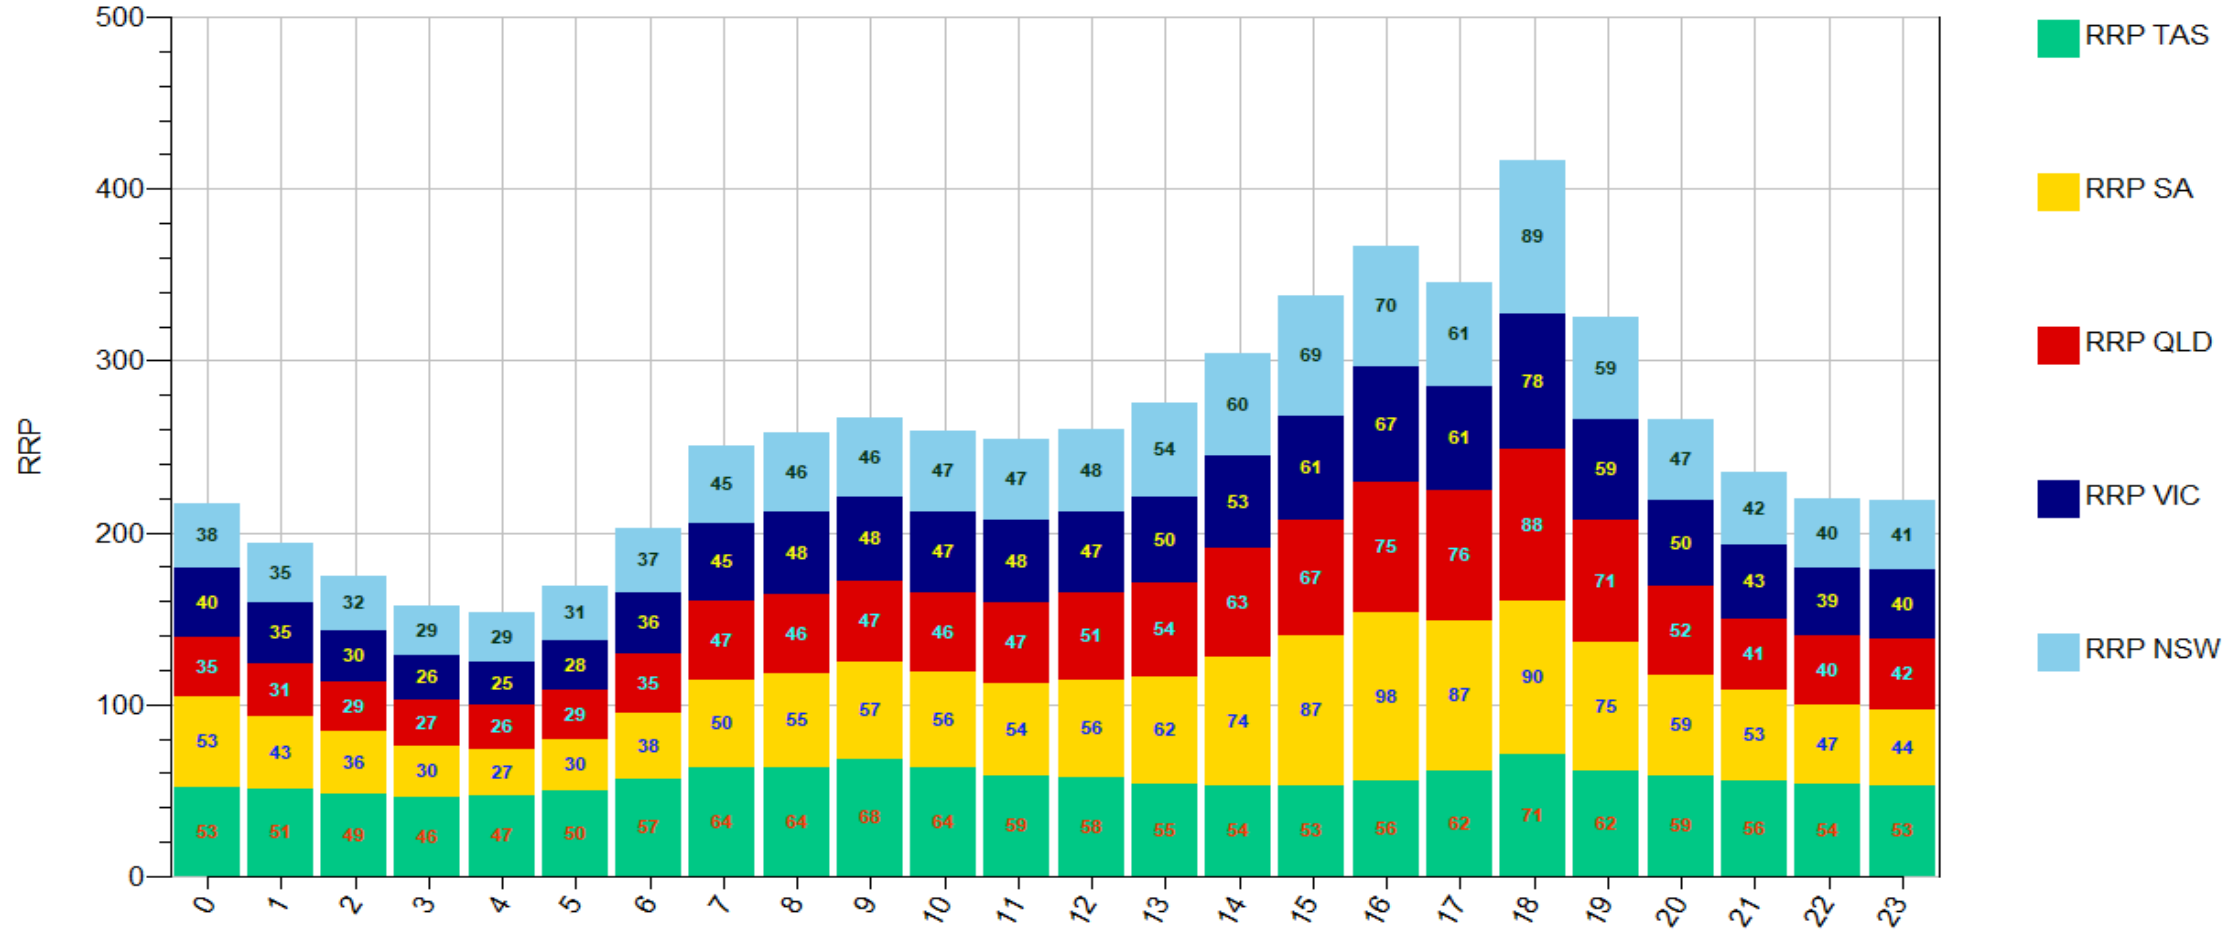

Data source:

RRP_YearSeas_Line

RRP_Summer_Line

RRP_Summer_Stack

RRP_Autumn_Line

RRP_Autumn_Stack

RRP_Winter_Line

RRP_Winter_Stack

RRP_Spring_Line

RRP_Spring_Stack

Data source:

RRP_HourOfDay_Stack 1999-2020

RRP_HourOfDay_Stack 1999-2014

Data source:

RRP_HourOfDay_Stack 2015-2020

Data source:

RRP_HourOfDay_Line 1999-2020

RRP_HourOfDay_Line 1999-2014

RRP_HourOfDay_Line 2015-2020

RRP_HourOfDay_Scale 1999-2020

RRP_HourOfDay_Scale 1999-2014

RRP_HourOfDay_Scale 2015-2020

RRP_DayOfWeek_Stack 1999-2020

RRP_DayOfWeek_Stack 1999-2014

Data source:

RRP_DayOfWeek_Stack 2015-2020

RRP_DayOfWeek_Line 1999-2020

RRP_DayOfWeek_Line 1999-2014

RRP_DayOfWeek_Line 2015-2020

Data source:

RRP_DayOfWeek_Scale 1999-2020