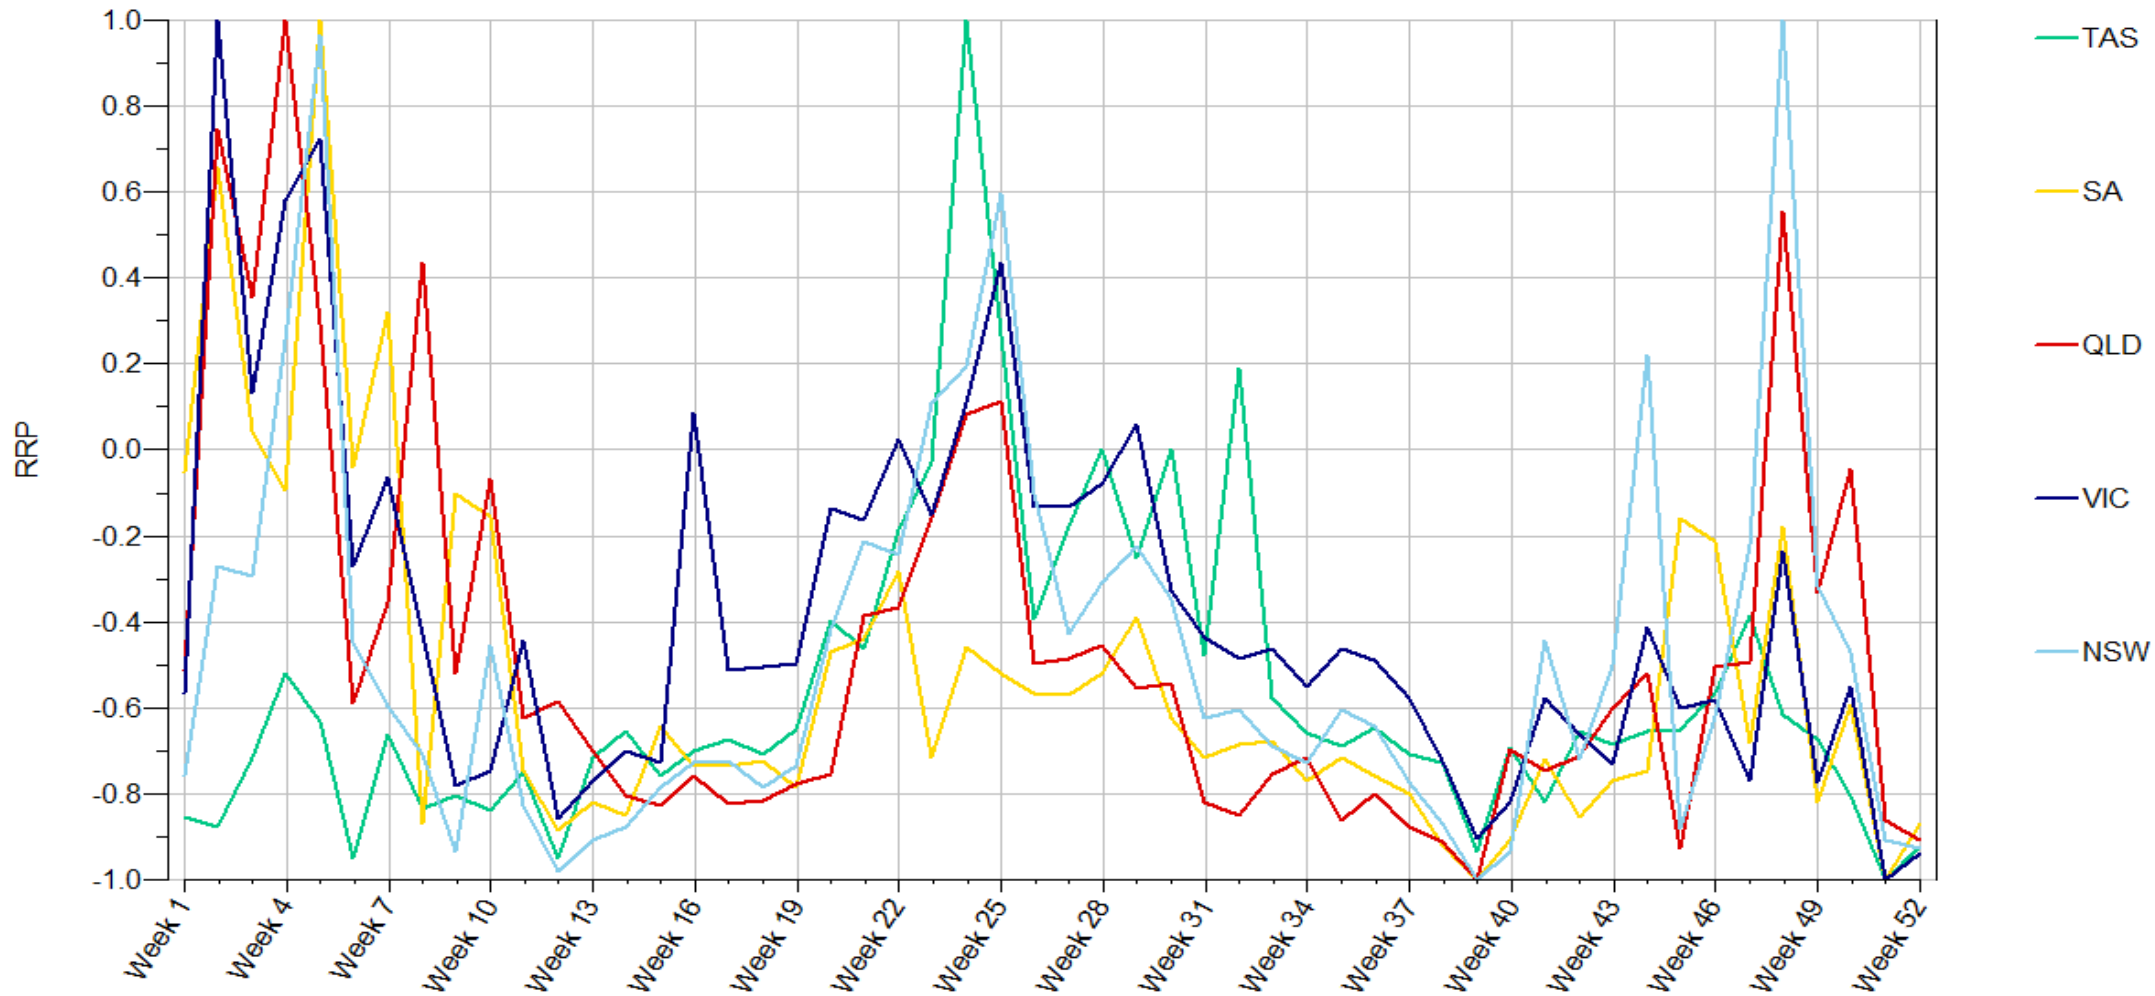

RRP_DayOfWeek_Stack 1999-2014

Data source:

RRP_DayOfWeek_Stack 2015-2020

RRP_DayOfWeek_Line 1999-2020

RRP_DayOfWeek_Line 1999-2014

RRP_DayOfWeek_Line 2015-2020

Data source:

RRP_DayOfWeek_Scale 1999-2020

RRP_DayOfWeek_Scale 1999-2014

RRP_DayOfWeek_Scale 2015-2020

RRP_WeekOfYear_Stack 1999-2020

RRP_WeekOfYear_Stack 1999-2014

Data source:

RRP_WeekOfYear_Stack 2015-2020

Data source:

RRP_WeekOfYear_Line 1999-2020

RRP_WeekOfYear_Line 1999-2014

RRP_WeekOfYear_Line 2015-2020

RRP_WeekOfYear_Scale 1999-2020

RRP_WeekOfYear_Scale 1999-2014

RRP_WeekOfYear_Scale 2015-2020

RRP_MonthOfYear_Stack 1999-2020

RRP_MonthOfYear_Stack 1999-2014

RRP_MonthOfYear_Stack 2015-2020

RRP_MonthOfYear_Line 1999-2020

RRP_MonthOfYear_Line 1999-2014

RRP_MonthOfYear_Line 2015-2020

RRP_MonthOfYear_Scale 1999-2020

RRP_MonthOfYear_Scale 1999-2014

RRP_MonthOfYear_Scale 2015-2020