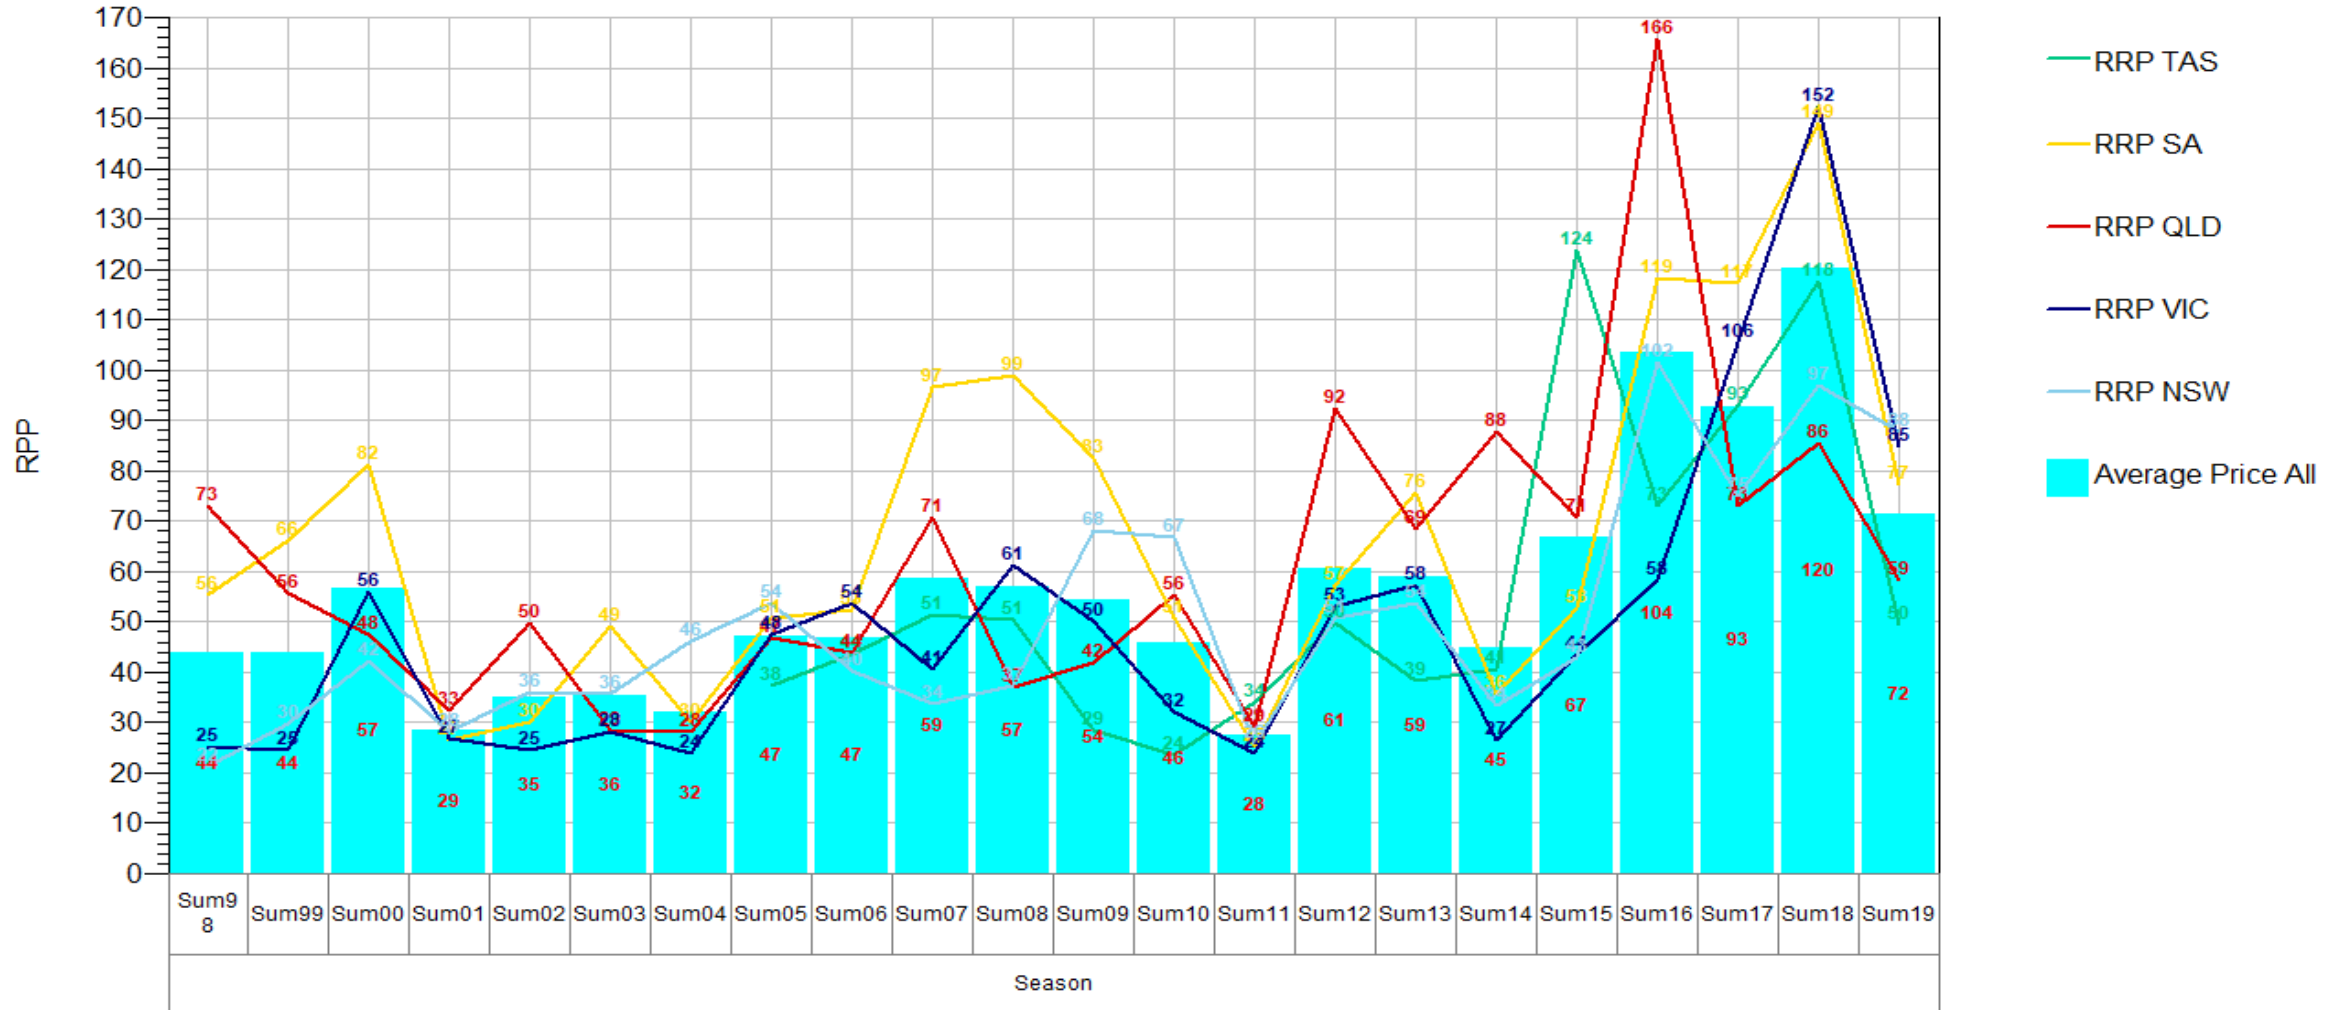

Data source:

RRP_Week_Line

RRP_Month_Stack

Data source:

RRP_Month_Line

RRP_Quarter_Stack

Data source:

RRP_Quarter_Line

RRP_Year_Stack

RRP_Year_Clust

Data source:

RRP_Year_Line

RRP_ClmYear_Stack

RRP_ClmYear_Clust

RRP_ClmYear_Line

RRP_YearSeas_Stack

Data source:

RRP_YearSeas_Line

RRP_Summer_Line

RRP_Summer_Stack

RRP_Autumn_Line

RRP_Autumn_Stack

RRP_Winter_Line

RRP_Winter_Stack