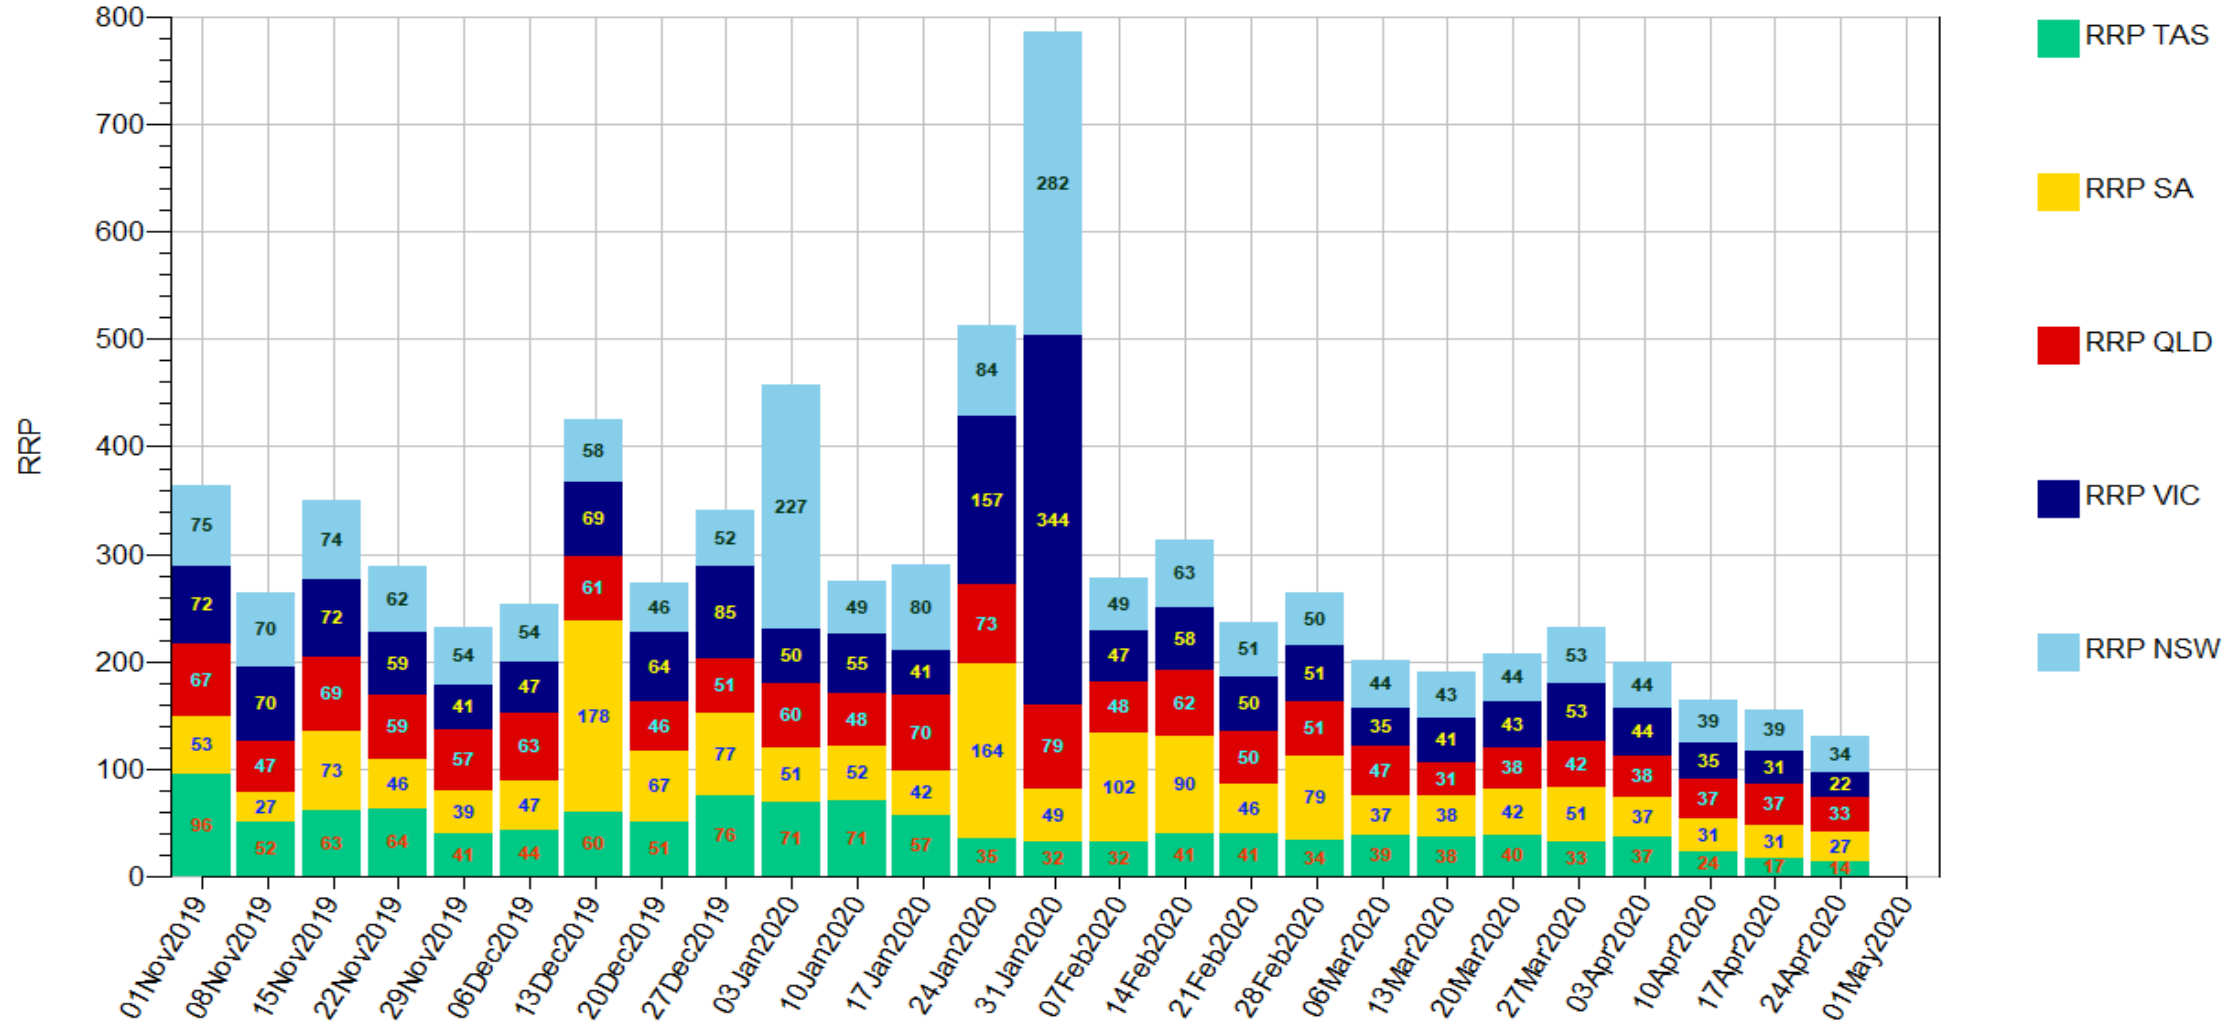

RRP_SeasOfYear_Scale 1999-2014

RRP_SeasOfYear_Scale 2015-2020

RRP_L7Day30_Stack

RRP_L7Day30_Line

RRP_L15Day30_Stack

Data source:

RRP_L15Day30_Line

Data source:

RRP_L30Day30_Stack

RRP_L30Day30_Line

Data source:

RRP_L90Day30_Stack

RRP_L90Day30_Line

RRP_L120Day30_Stack

Data source:

RRP_L120Day30_Line

Data source:

RRP_L30Day_Stack

Data source:

RRP_L30Day_Line

RRP_L26Week_Stack

Data source:

RRP_L26Week_Line

RRP_L30Month_Stack

Data source:

RRP_L30Month_Line