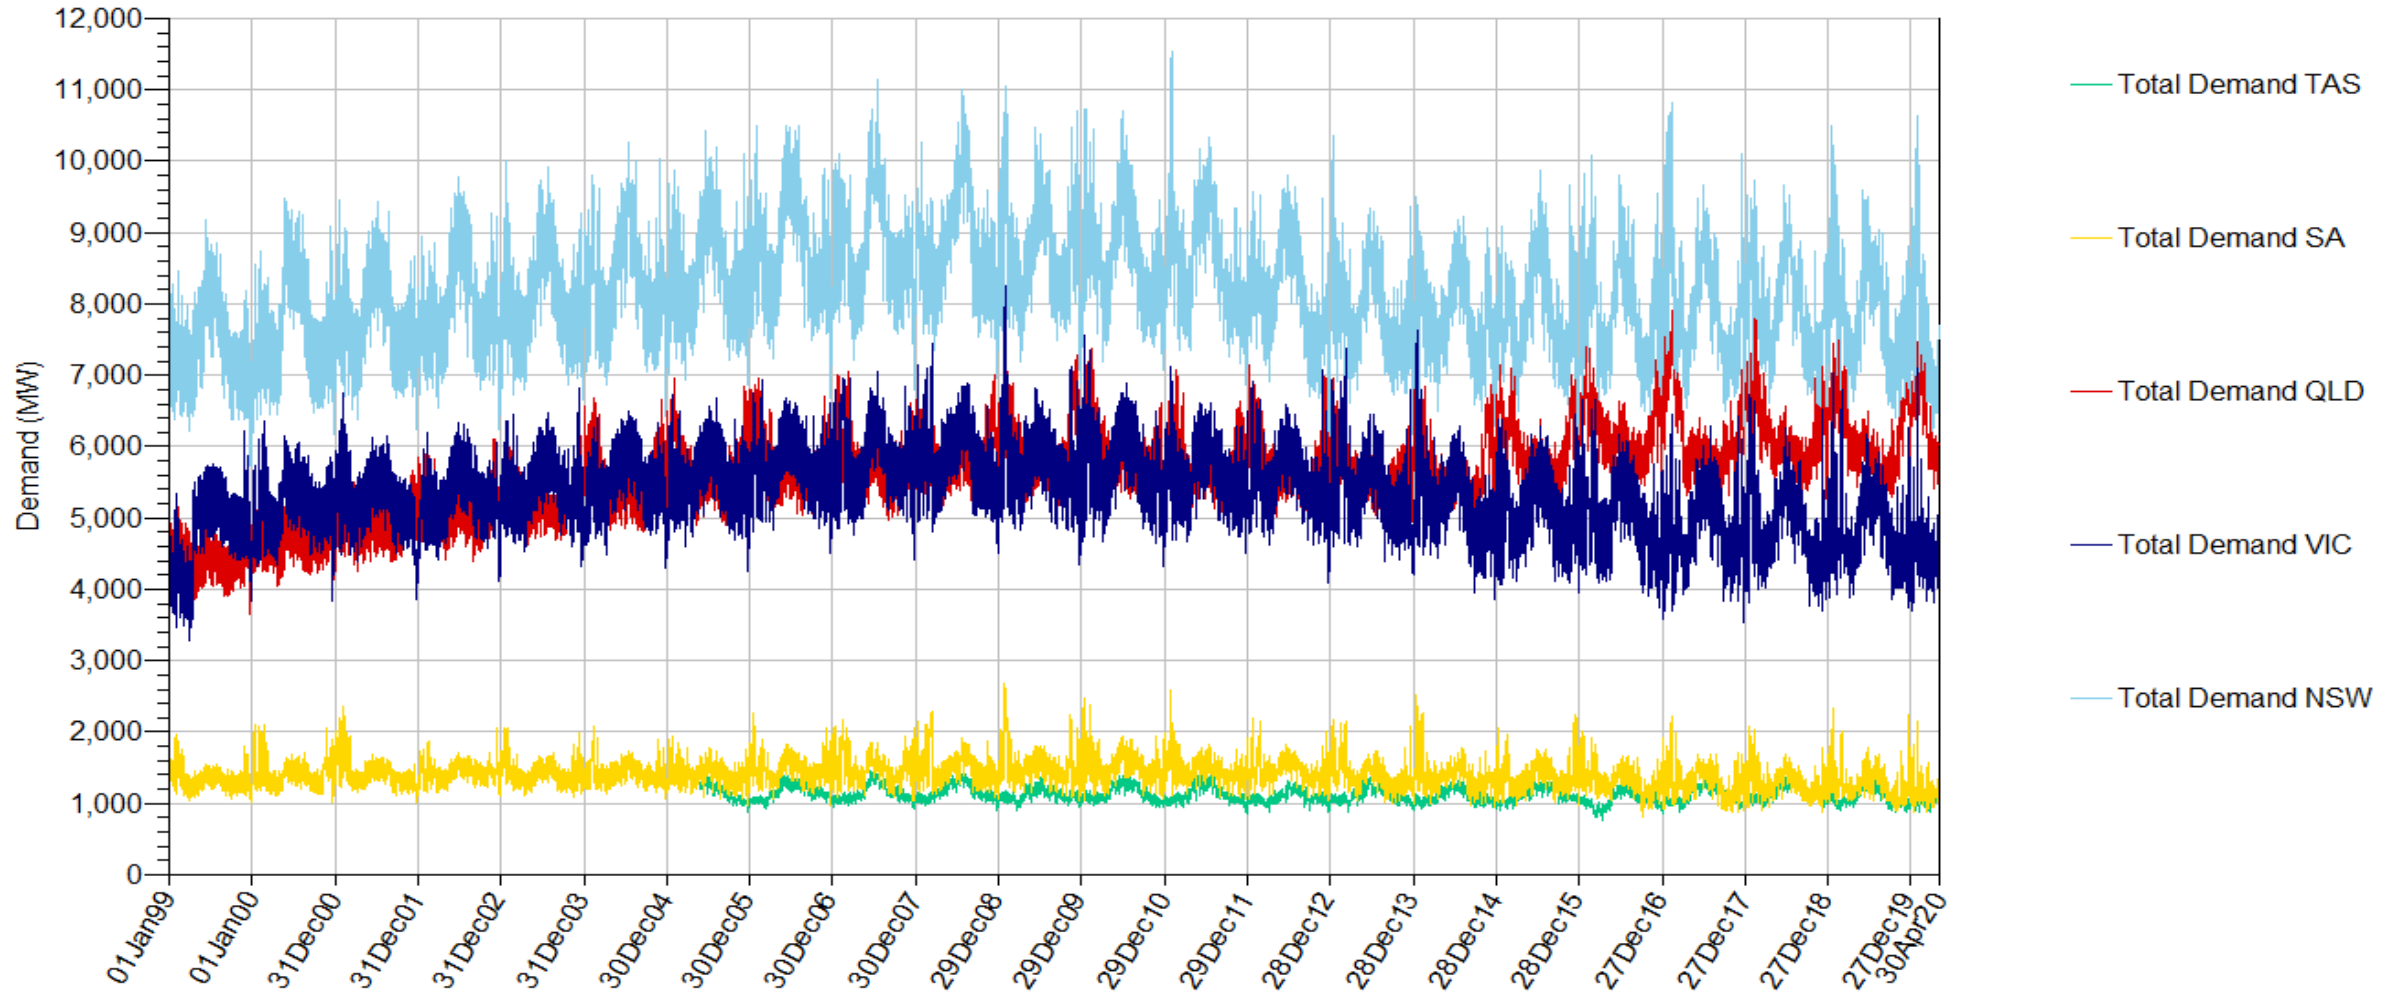

Demand_Day_Line