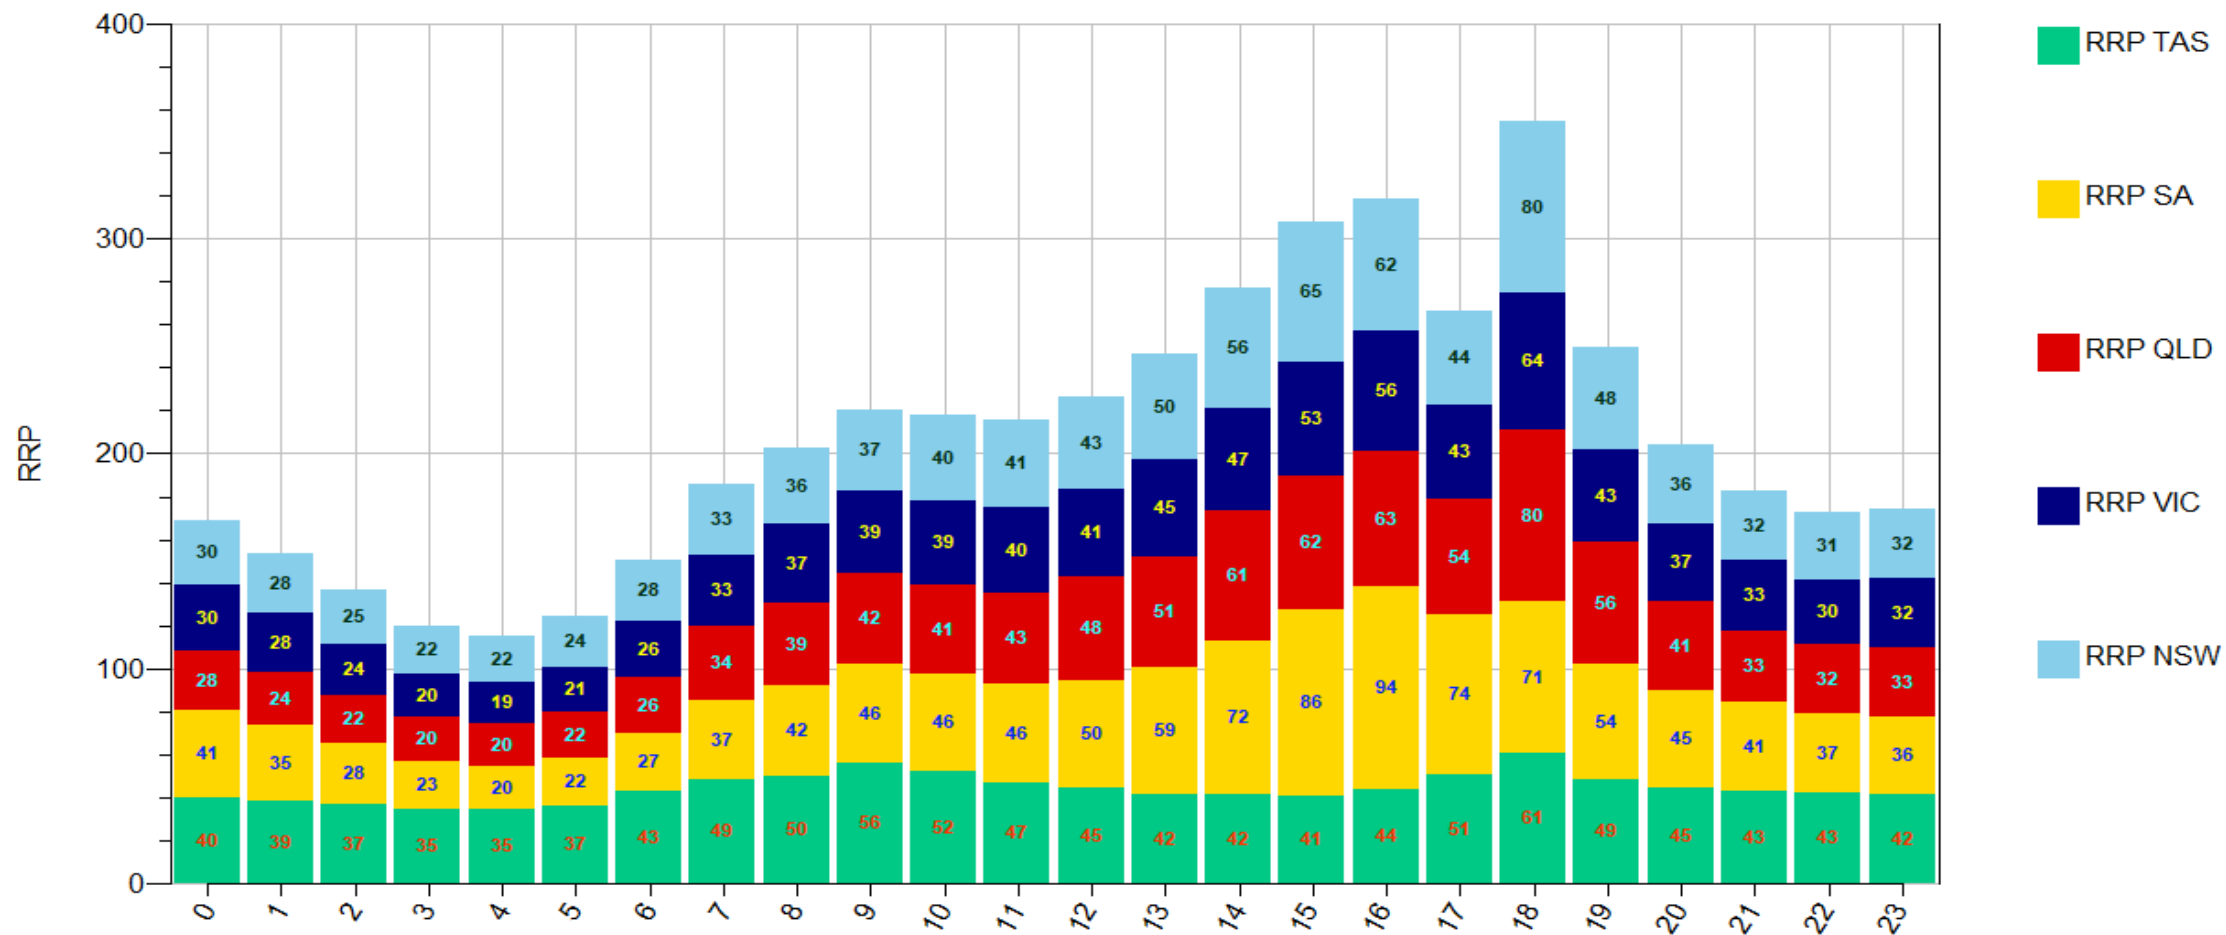

Data source:

RRP_YearSeas_Line

RRP_Summer_Line

RRP_Summer_Stack

RRP_Autumn_Line

RRP_Autumn_Stack

RRP_Winter_Line

RRP_Winter_Stack

RRP_Spring_Line

RRP_Spring_Stack

Data source:

RRP_HourOfDay_Stack 1999-2020

RRP_HourOfDay_Stack 1999-2014

Data source:

RRP_HourOfDay_Stack 2015-2020

Data source:

RRP_HourOfDay_Line 1999-2020

RRP_HourOfDay_Line 1999-2014

RRP_HourOfDay_Line 2015-2020

RRP_HourOfDay_Scale 1999-2020

RRP_HourOfDay_Scale 1999-2014

RRP_HourOfDay_Scale 2015-2020

RRP_DayOfWeek_Stack 1999-2020

RRP_DayOfWeek_Stack 1999-2014

Data source:

RRP_DayOfWeek_Stack 2015-2020

RRP_DayOfWeek_Line 1999-2020

RRP_DayOfWeek_Line 1999-2014

RRP_DayOfWeek_Line 2015-2020

Data source:

RRP_DayOfWeek_Scale 1999-2020