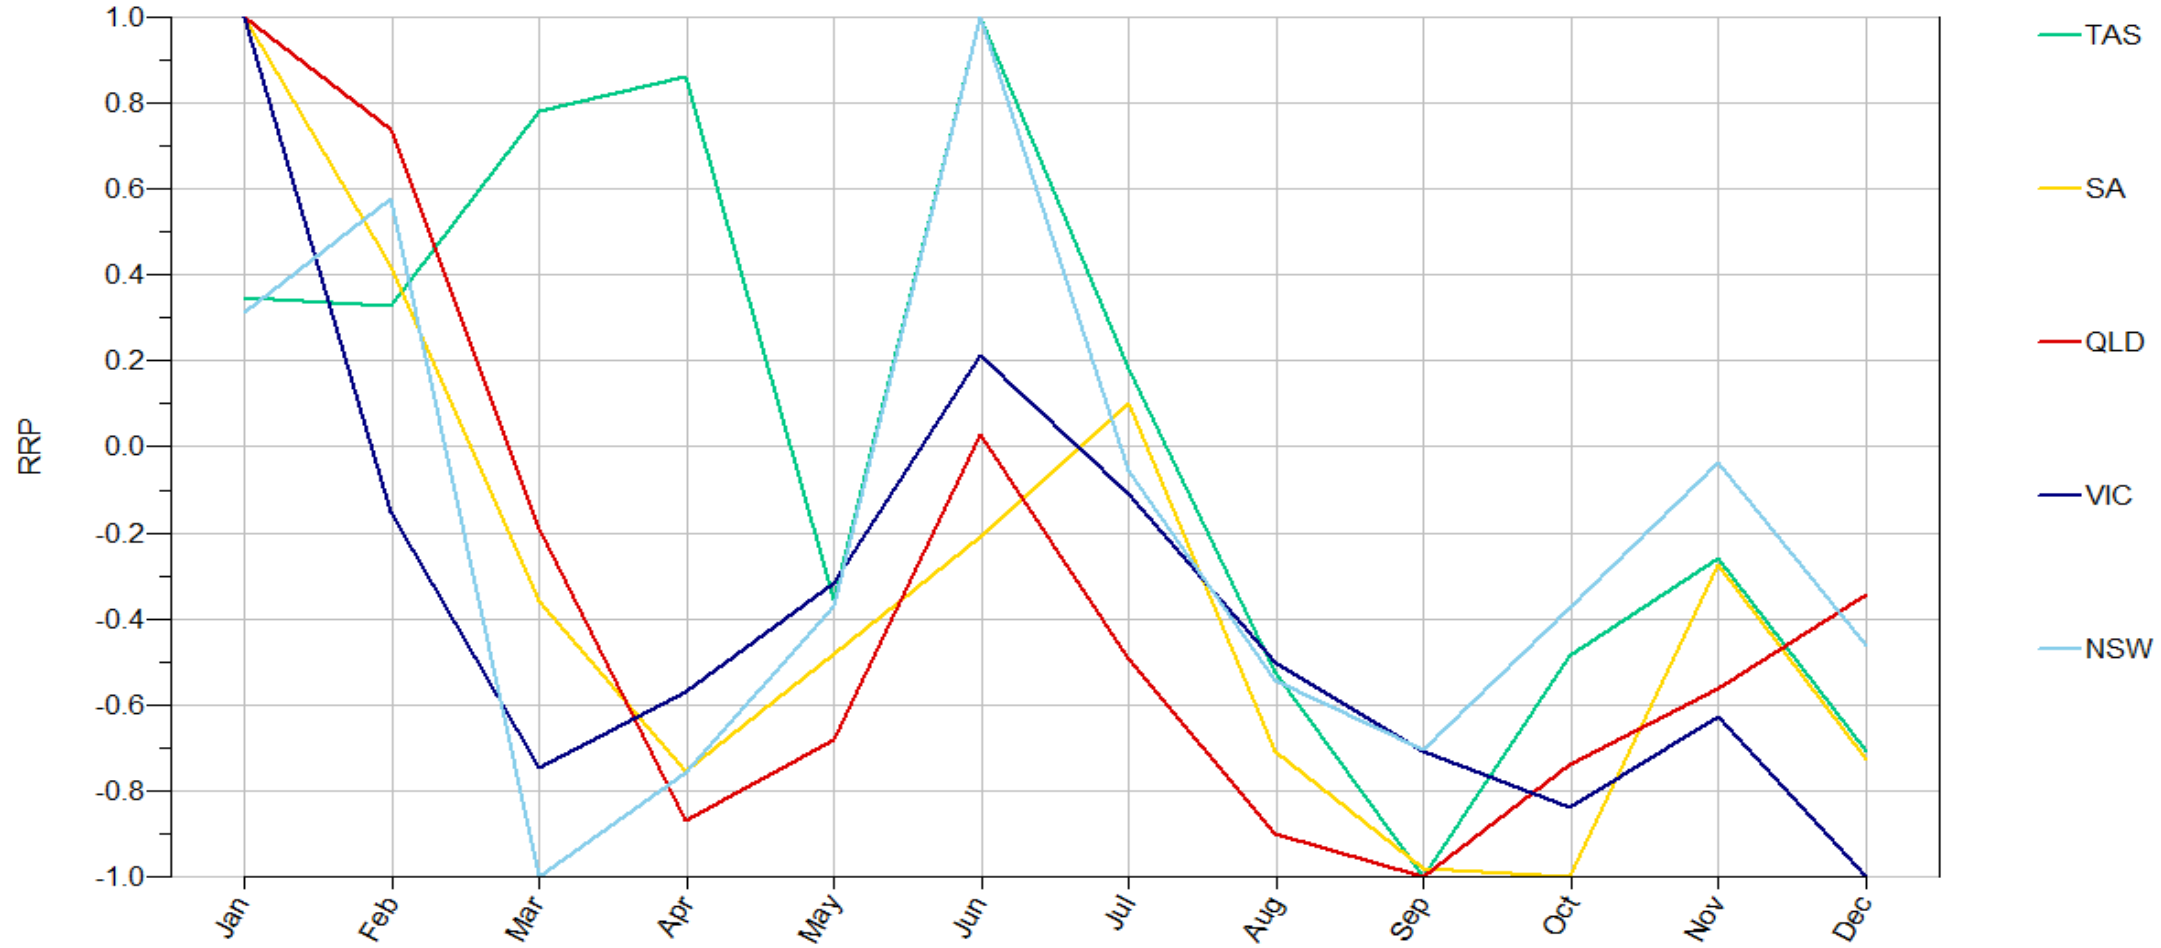

RRP_DayOfWeek_Stack 1999-2014

Data source:

RRP_DayOfWeek_Stack 2015-2020

RRP_DayOfWeek_Line 1999-2020

RRP_DayOfWeek_Line 1999-2014

RRP_DayOfWeek_Line 2015-2020

Data source:

RRP_DayOfWeek_Scale 1999-2020

RRP_WeekOfYear_Line 1999-2014

RRP_WeekOfYear_Line 2015-2020

RRP_WeekOfYear_Scale 1999-2020

RRP_WeekOfYear_Scale 1999-2014

RRP_WeekOfYear_Scale 2015-2020

RRP_MonthOfYear_Stack 1999-2020

RRP_MonthOfYear_Stack 1999-2014

RRP_MonthOfYear_Stack 2015-2020

RRP_MonthOfYear_Line 1999-2020

RRP_MonthOfYear_Line 1999-2014

RRP_MonthOfYear_Line 2015-2020

RRP_MonthOfYear_Scale 1999-2020

RRP_MonthOfYear_Scale 1999-2014

RRP_MonthOfYear_Scale 2015-2020

RRP_SeasOfYear_Stack 1999-2020

RRP_SeasOfYear_Stack 1999-2014

RRP_SeasOfYear_Stack 2015-2020

RRP_SeasOfYear_Line 1999-2020

RRP_SeasOfYear_Line 1999-2014

RRP_SeasOfYear_Line 2015-2020

RRP_SeasOfYear_Scale 1999-2020