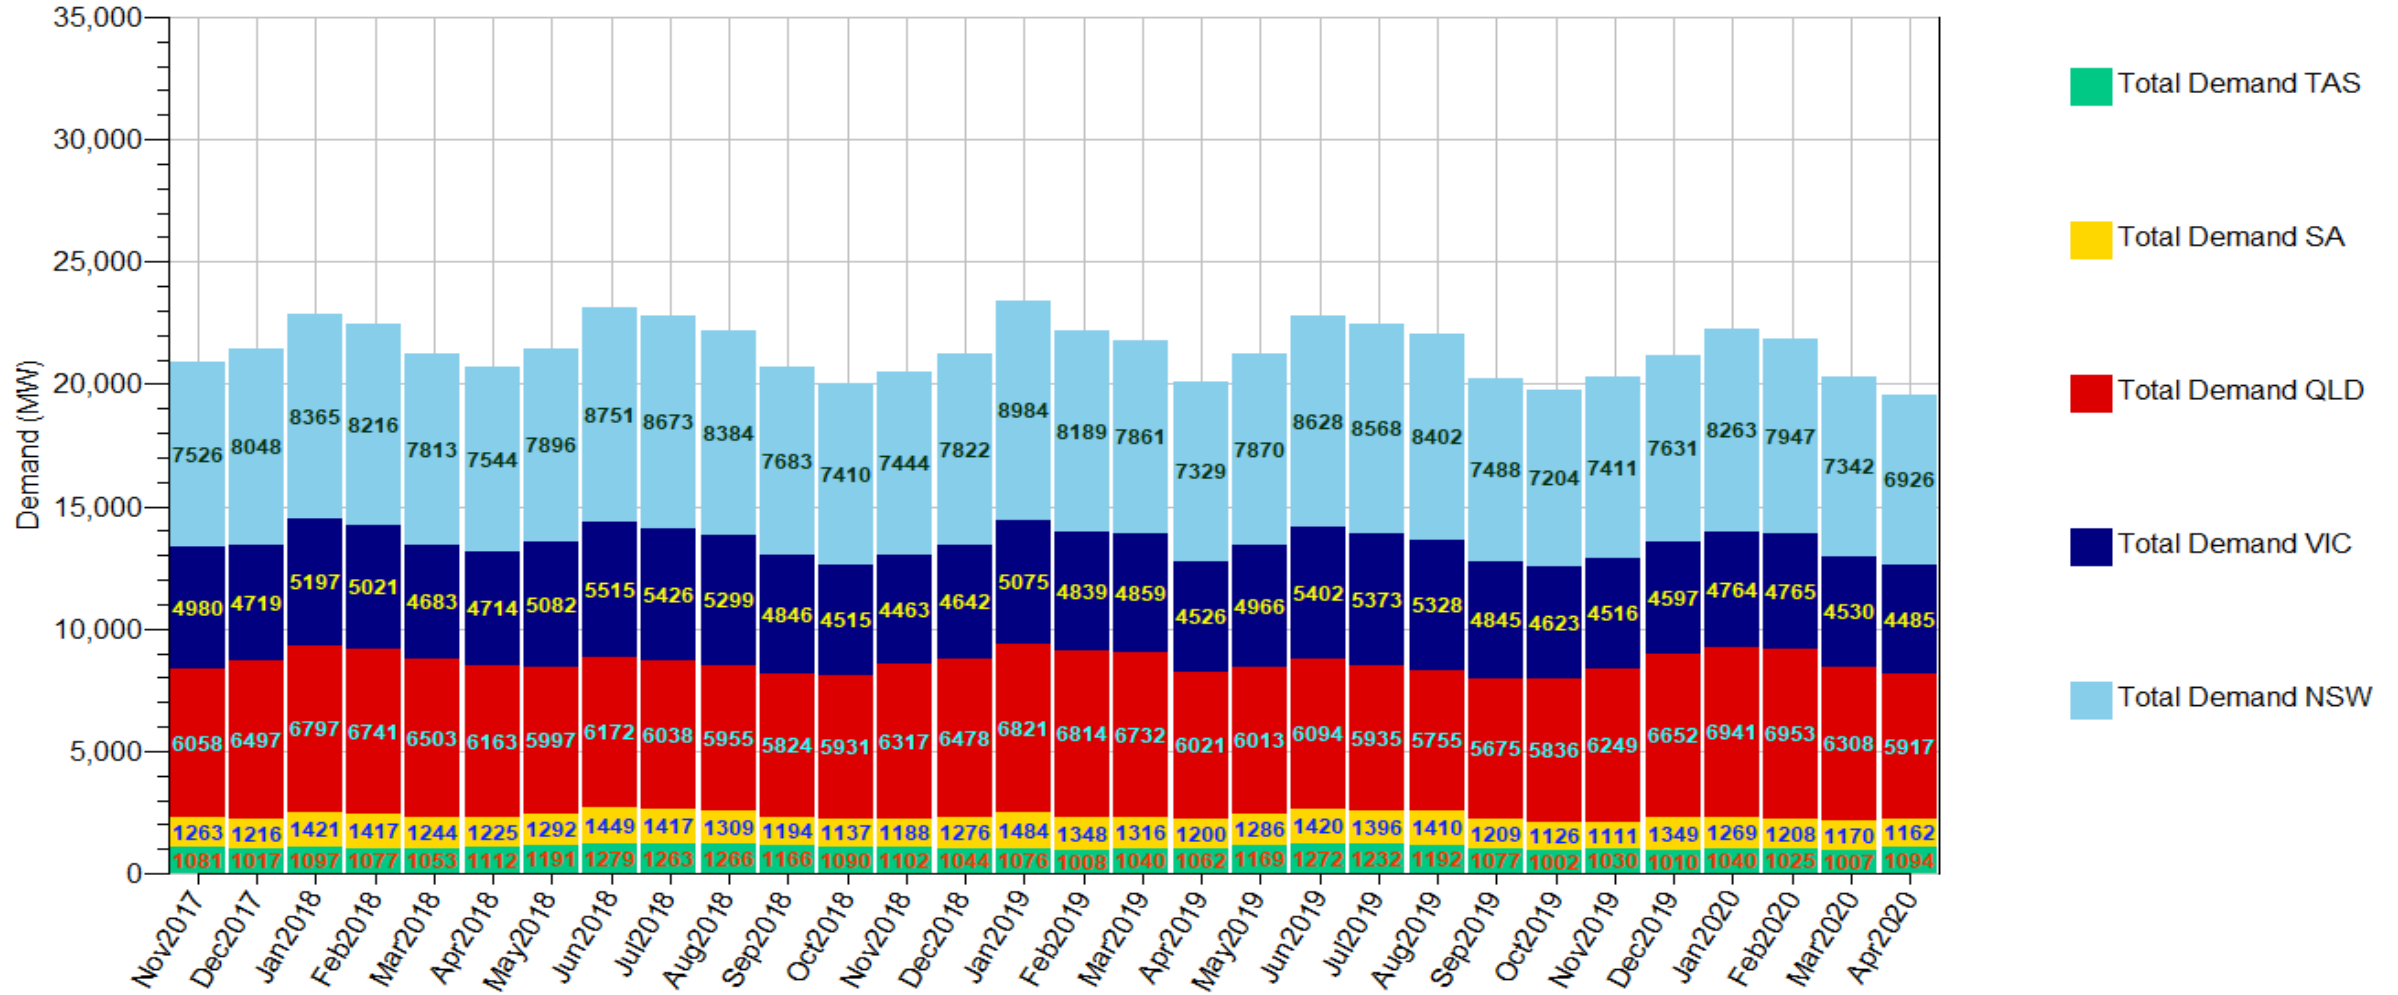

Demand_SeasOfYear_Line 2015-2020

Demand_SeasOfYear_Scale 1999-2020

Demand_SeasOfYear_Scale 1999-2014

Demand_SeasOfYear_Scale 2015-2020

Demand_L7Day30_Stack

Demand_L7Day30_Line

Demand_L15Day30_Stack

Demand_L15Day30_Line

Demand_L30Day30_Stack

Demand_L30Day30_Line

Demand_L90Day30_Stack

Demand_L90Day30_Line

Demand_L120Day30_Stack

Demand_L120Day30_Line

Demand_L30Day_Stack

Demand_L30Day_Line

Demand_L26Week_Stack

Demand_L26Week_Line

Demand_L30Month_Stack

Demand_L30Month_Line

RRP_Day_Stack

Data source:

RRP_Day_Line

RRP_Week_Stack