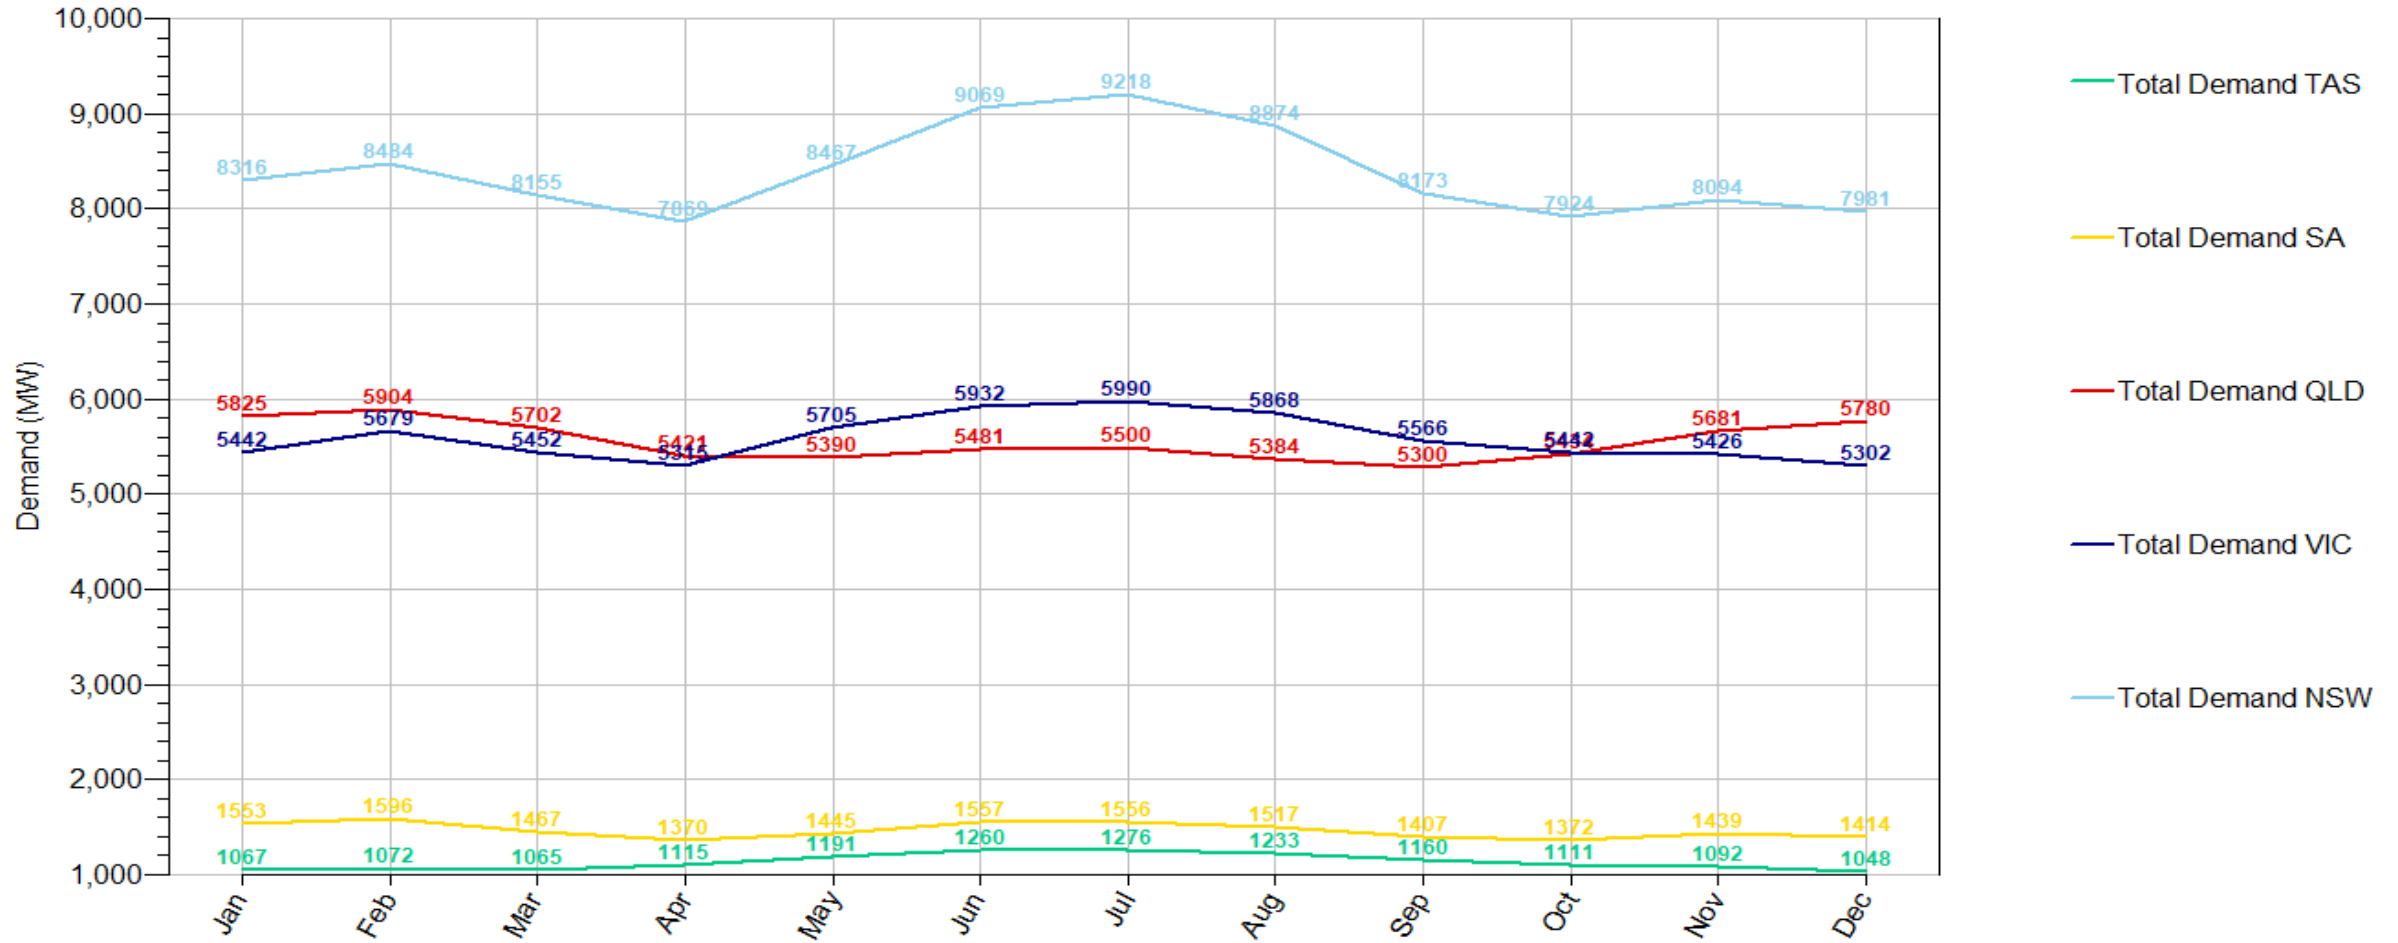

Demand_WeekOfYear_Line 1999-2020

Demand_WeekOfYear_Line 1999-2014

Demand_WeekOfYear_Line 2015-2020

Demand_WeekOfYear_Scale 1999-2020

Demand_WeekOfYear_Scale 1999-2014

Demand_WeekOfYear_Scale 2015-2020

Demand_MonthOfYear_Stack 1999-2020

Demand_MonthOfYear_Stack 1999-2014

Demand_MonthOfYear_Stack 2015-2020

Demand_MonthOfYear_Line 1999-2020

Demand_MonthOfYear_Line 1999-2014

Demand_MonthOfYear_Line 2015-2020

Demand_MonthOfYear_Scale 1999-2020

Demand_MonthOfYear_Scale 1999-2014

Demand_MonthOfYear_Scale 2015-2020

Demand_SeasOfYear_Stack 1999-2020

Demand_SeasOfYear_Stack 1999-2014

Demand_SeasOfYear_Stack 2015-2020

Demand_SeasOfYear_Line 1999-2020

Demand_SeasOfYear_Line 1999-2014