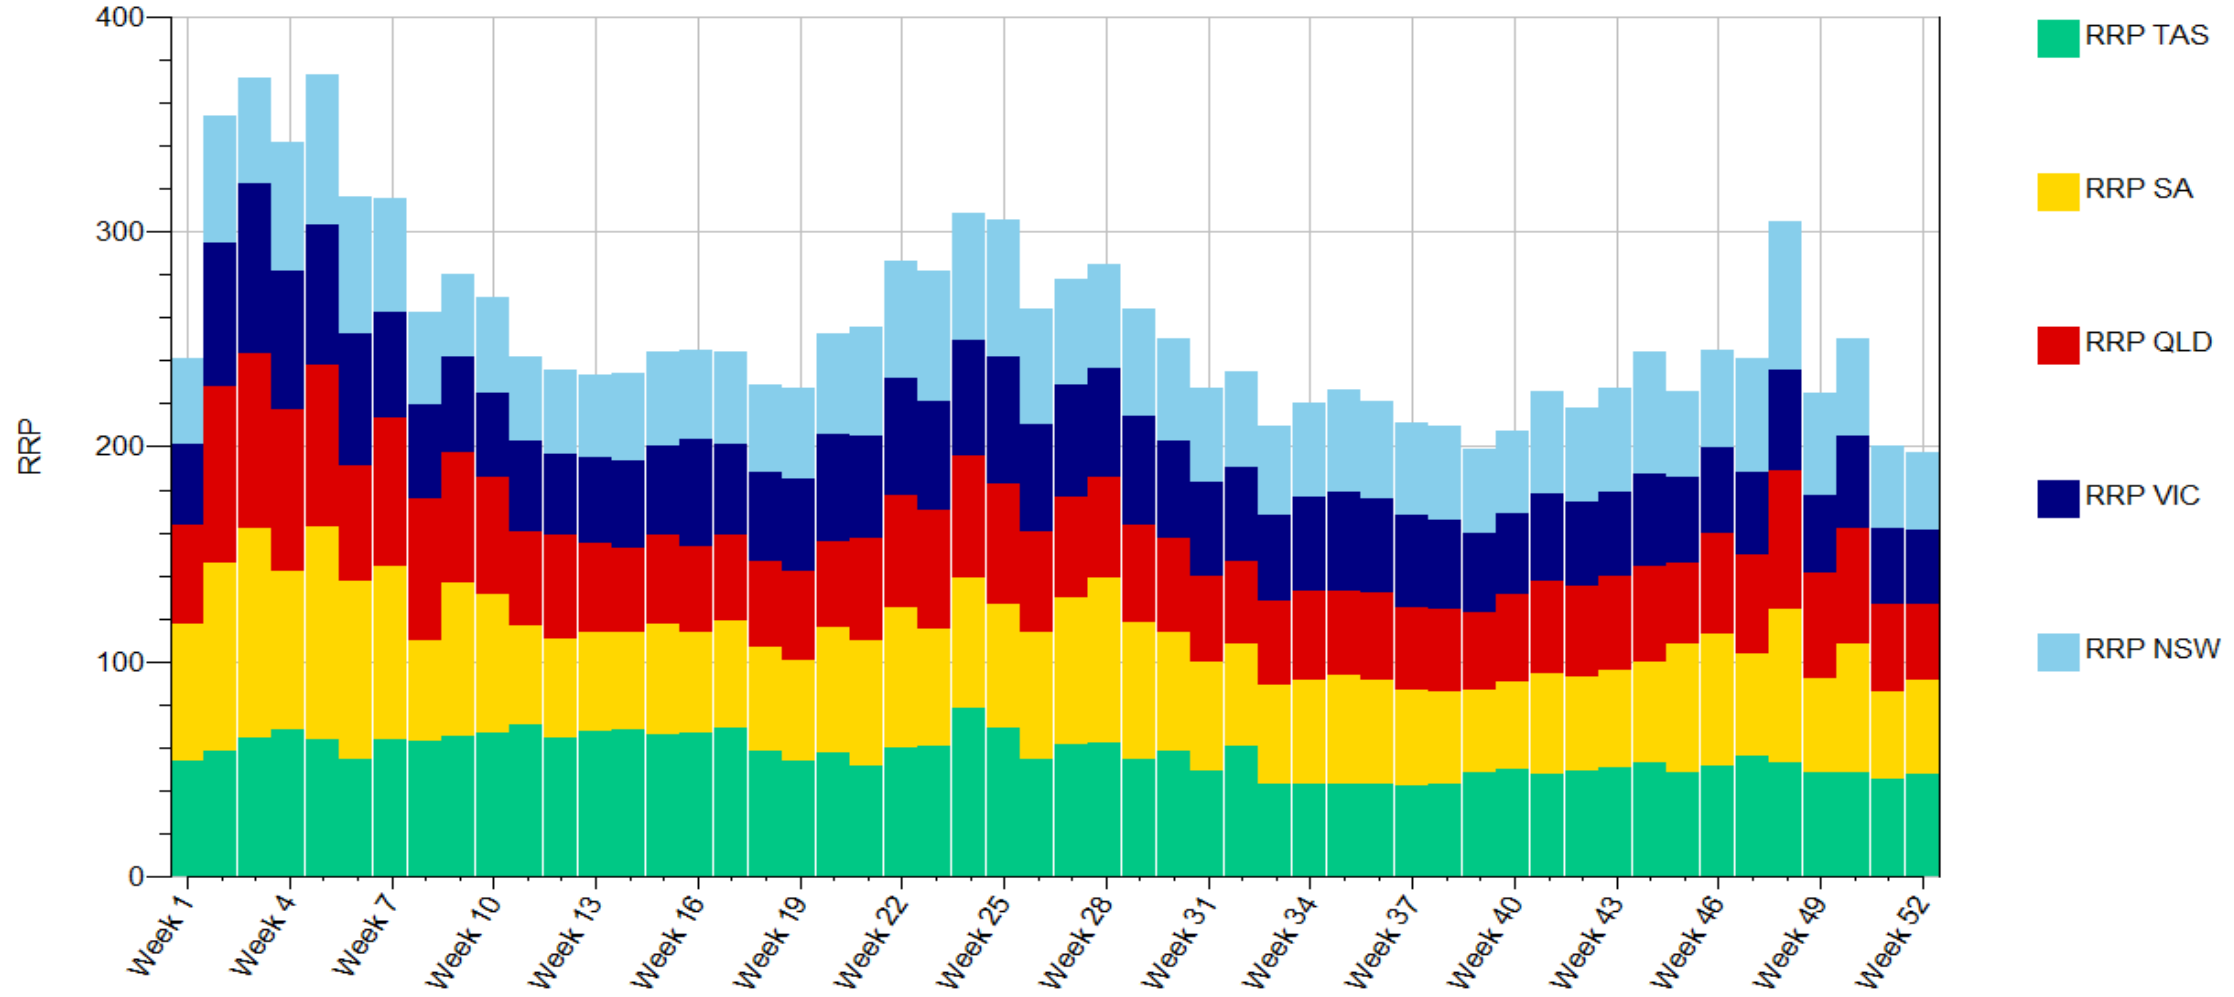

RRP_Spring_Line

RRP_Spring_Stack

Data source:

RRP_HourOfDay_Stack 1999-2020

RRP_HourOfDay_Stack 1999-2014

Data source:

RRP_HourOfDay_Stack 2015-2020

Data source:

RRP_HourOfDay_Line 1999-2020

RRP_HourOfDay_Line 1999-2014

RRP_HourOfDay_Line 2015-2020

RRP_HourOfDay_Scale 1999-2020

RRP_HourOfDay_Scale 1999-2014

RRP_HourOfDay_Scale 2015-2020

RRP_DayOfWeek_Stack 1999-2020

RRP_DayOfWeek_Stack 1999-2014

Data source:

RRP_DayOfWeek_Stack 2015-2020

RRP_DayOfWeek_Line 1999-2020

RRP_DayOfWeek_Line 1999-2014

RRP_DayOfWeek_Line 2015-2020

Data source:

RRP_DayOfWeek_Scale 1999-2020

RRP_DayOfWeek_Scale 1999-2014

RRP_DayOfWeek_Scale 2015-2020

RRP_WeekOfYear_Stack 1999-2020

RRP_WeekOfYear_Stack 1999-2014

Data source:

RRP_WeekOfYear_Stack 2015-2020

Data source:

RRP_WeekOfYear_Line 1999-2020