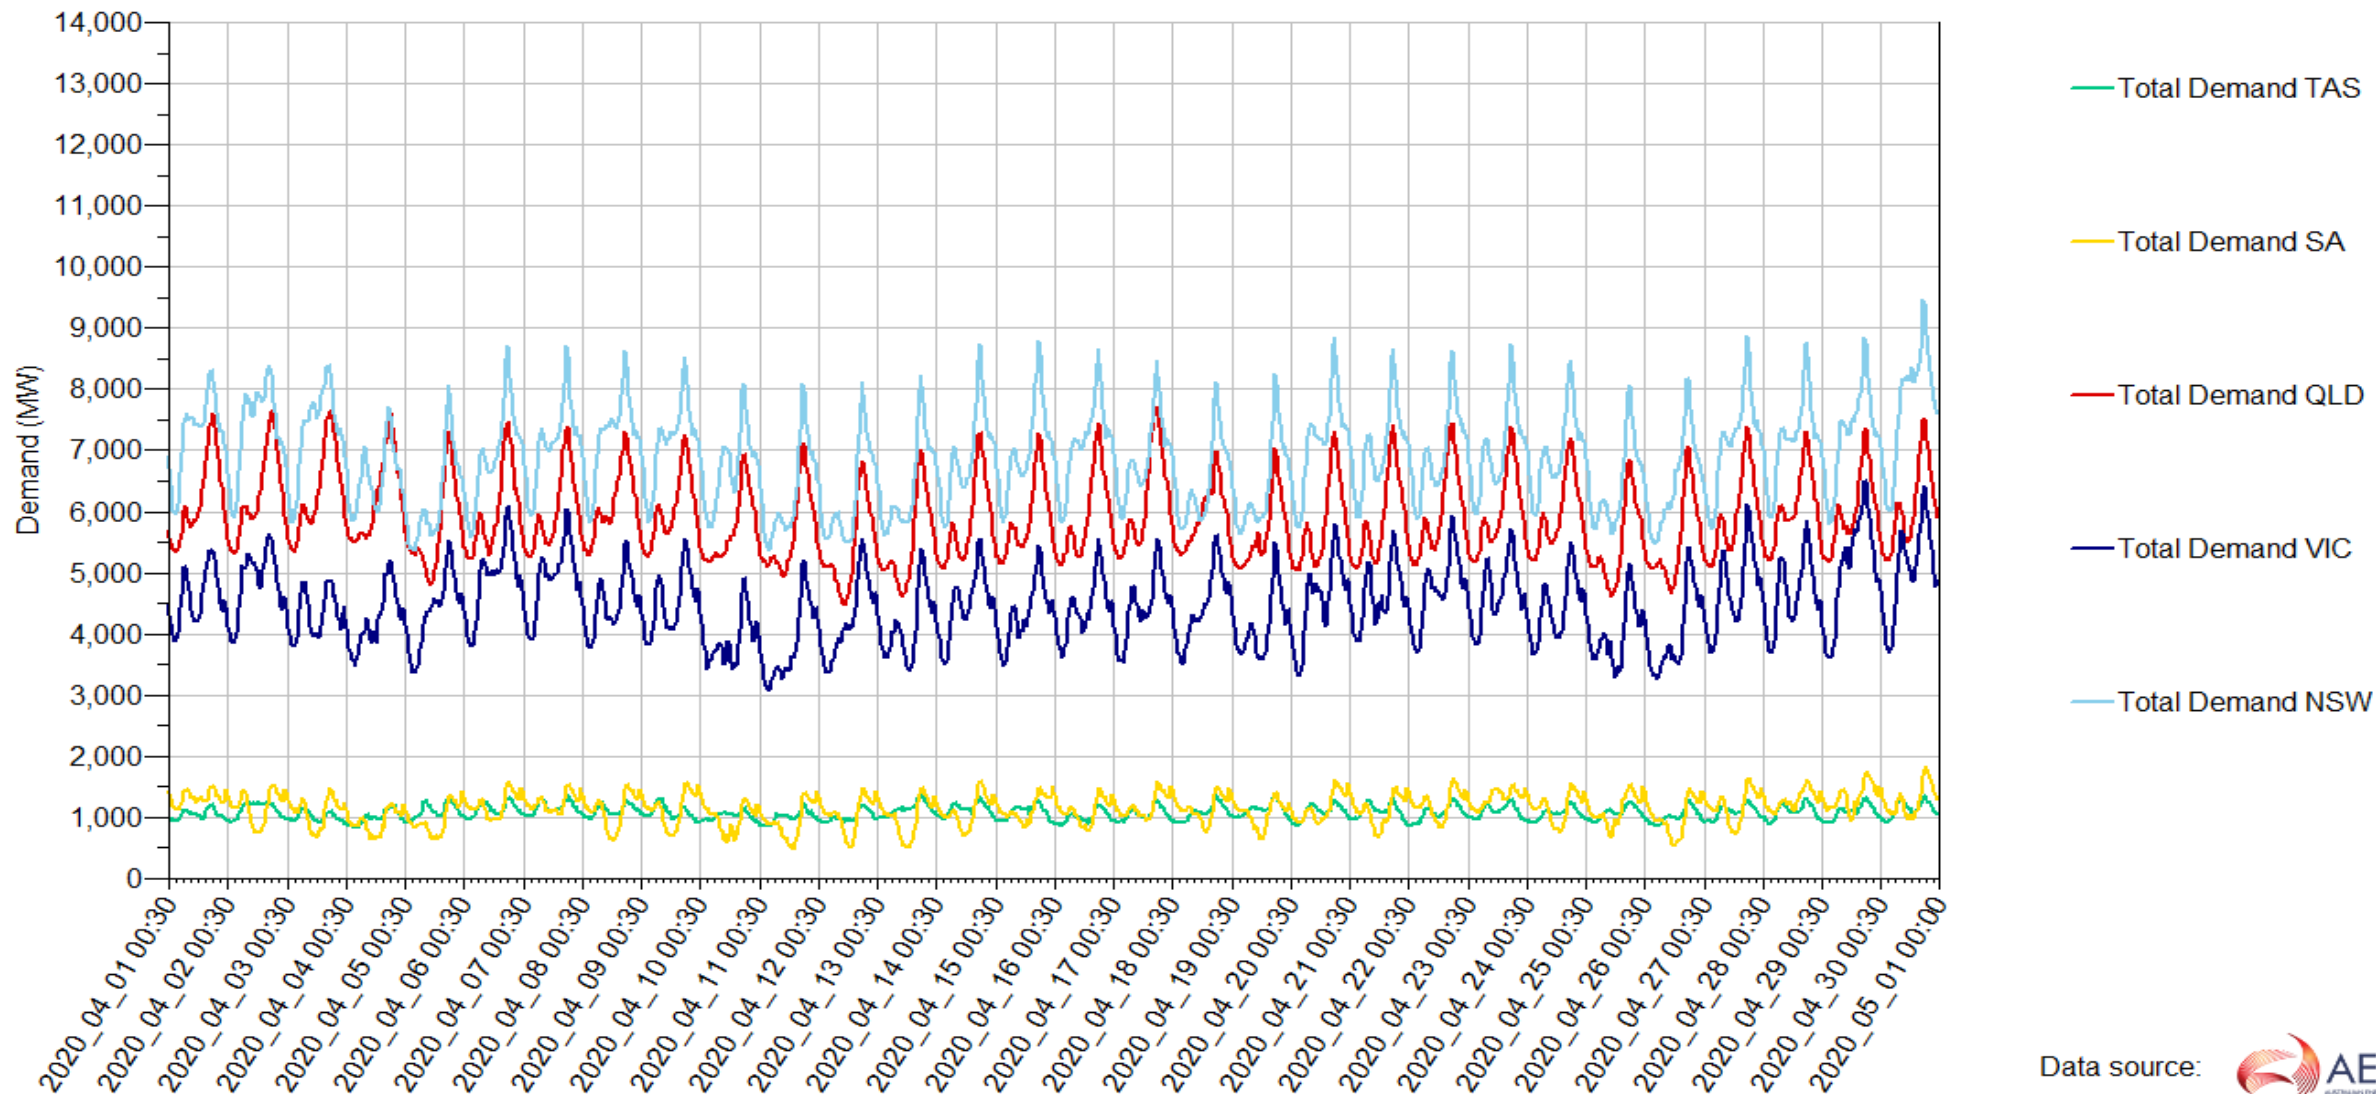

Demand_L30Day30_Line