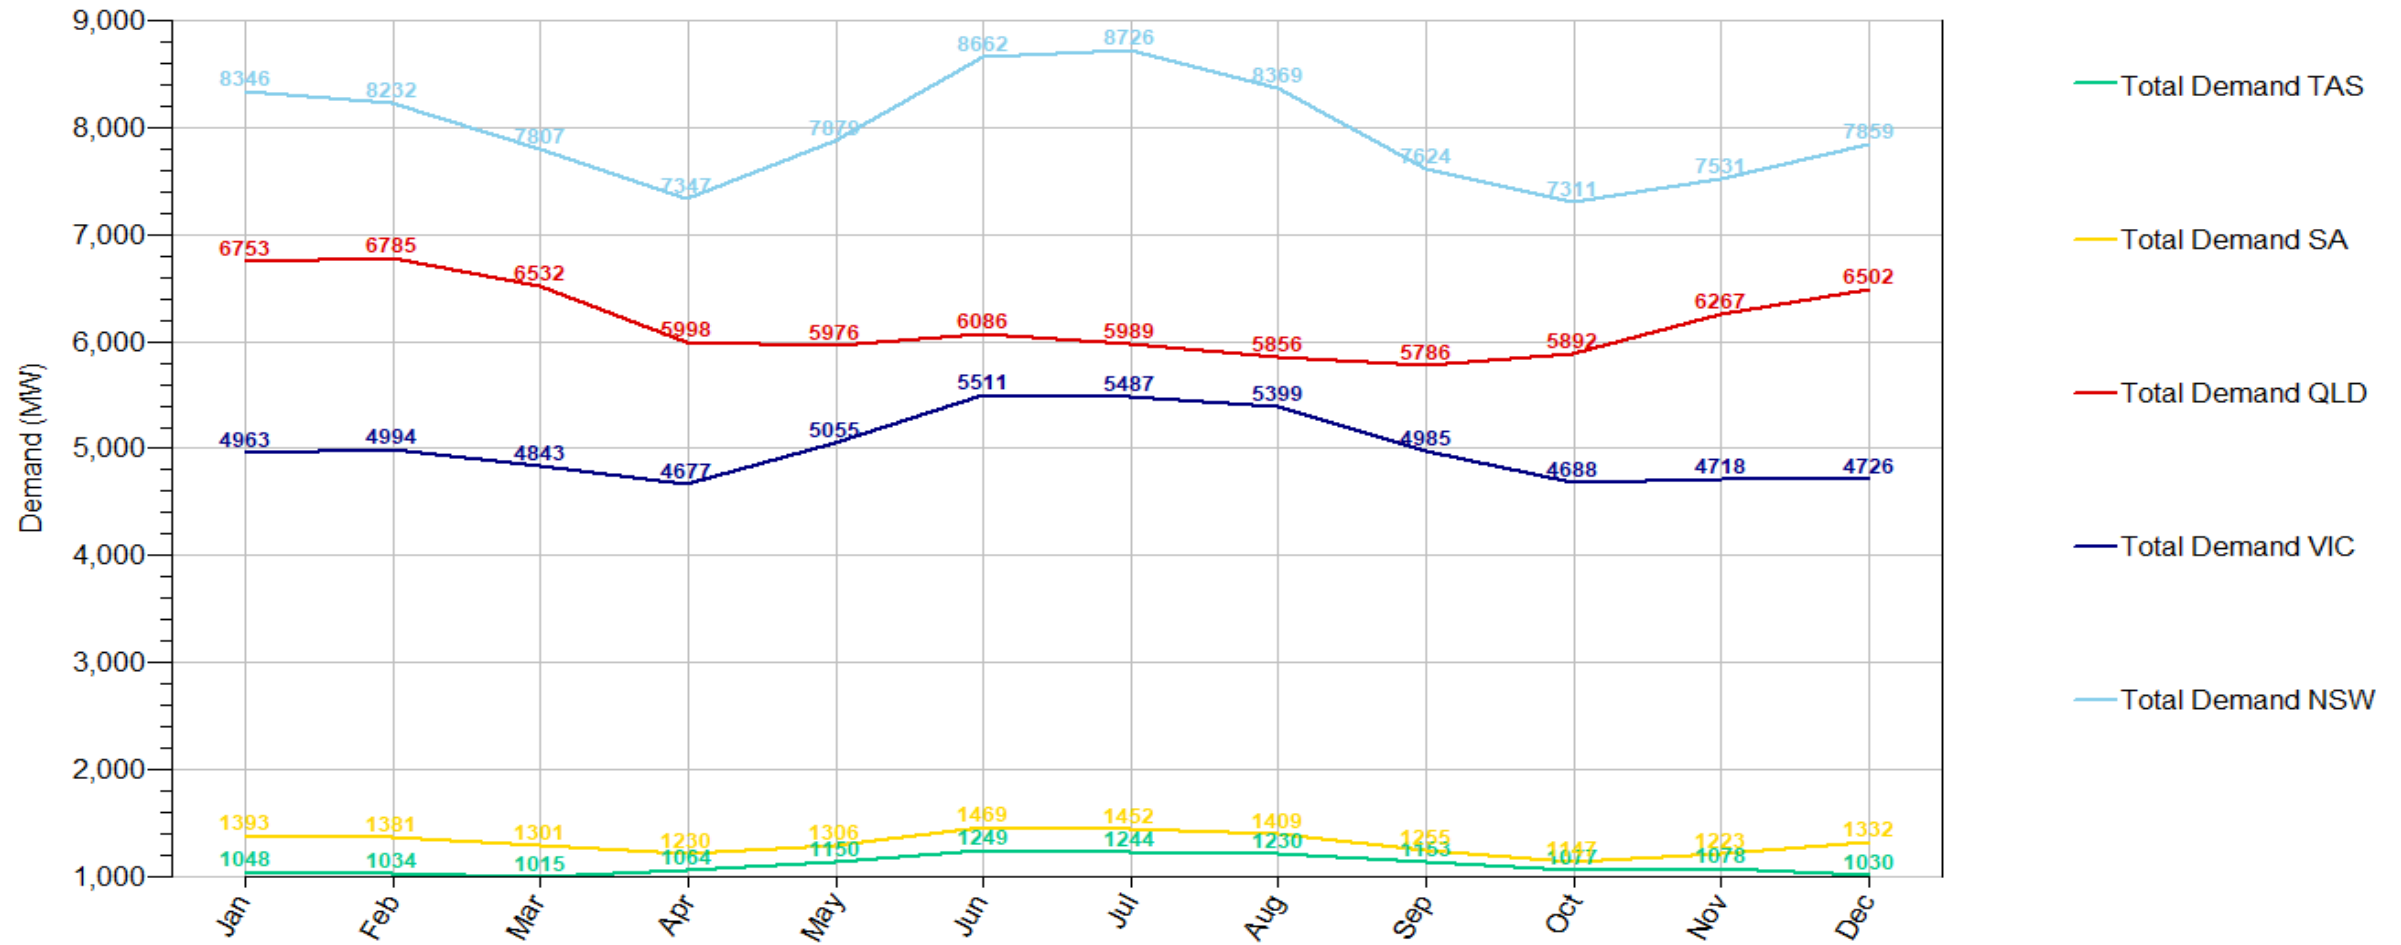

Demand_WeekOfYear_Line 1999-2020

Demand_WeekOfYear_Line 1999-2014

Demand_WeekOfYear_Line 2015-2020

Demand_WeekOfYear_Scale 1999-2020

Demand_WeekOfYear_Scale 1999-2014

Demand_WeekOfYear_Scale 2015-2020

Demand_MonthOfYear_Stack 1999-2020

Demand_MonthOfYear_Stack 1999-2014

Demand_MonthOfYear_Stack 2015-2020

Demand_MonthOfYear_Line 1999-2020

Demand_MonthOfYear_Line 1999-2014

Demand_MonthOfYear_Line 2015-2020

Demand_MonthOfYear_Scale 1999-2020

Demand_MonthOfYear_Scale 1999-2014

Demand_MonthOfYear_Scale 2015-2020

Demand_SeasOfYear_Stack 1999-2020

Demand_SeasOfYear_Stack 1999-2014

Demand_SeasOfYear_Stack 2015-2020

Demand_SeasOfYear_Line 1999-2020

Demand_SeasOfYear_Line 1999-2014