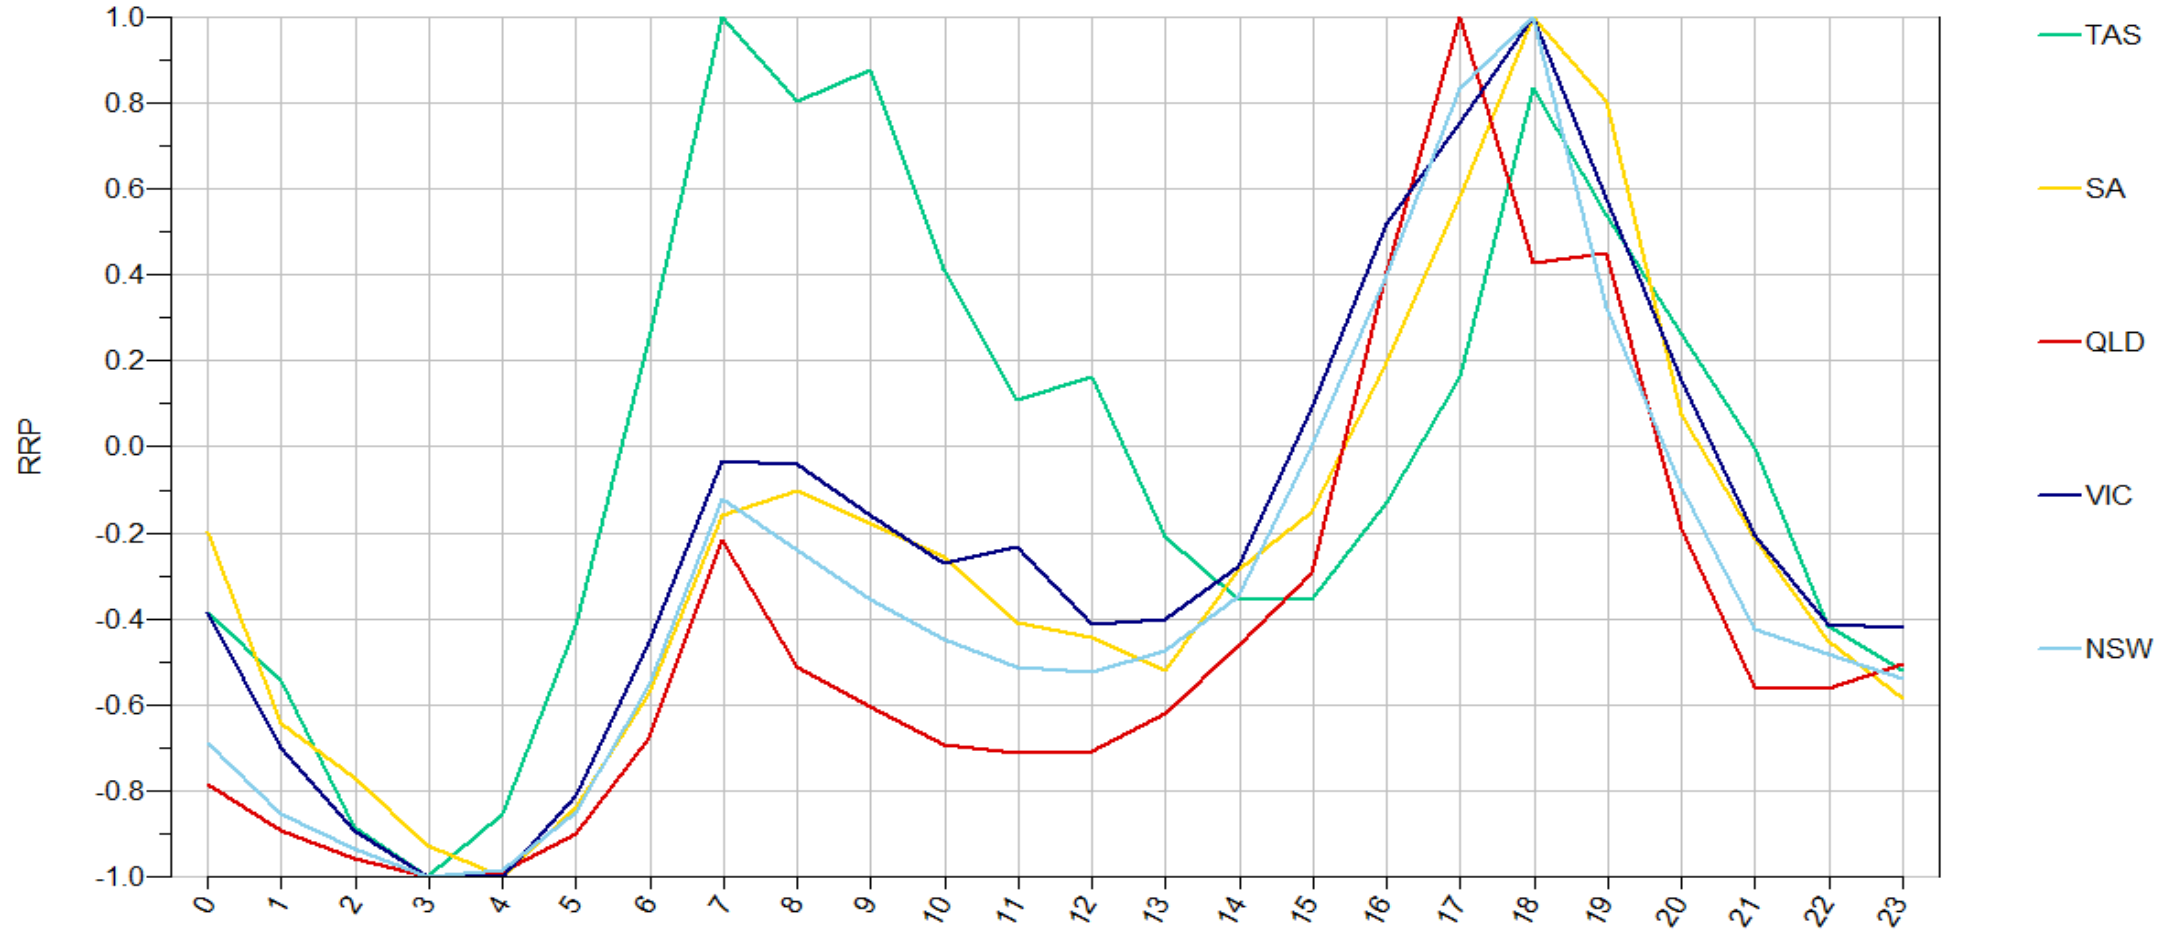

RRP_Spring_Line

RRP_Spring_Stack

Data source:

RRP_HourOfDay_Stack 1999-2020

RRP_HourOfDay_Stack 1999-2014

Data source:

RRP_HourOfDay_Stack 2015-2020

Data source:

RRP_HourOfDay_Line 1999-2020

RRP_HourOfDay_Line 1999-2014

RRP_HourOfDay_Line 2015-2020

RRP_HourOfDay_Scale 1999-2020

RRP_HourOfDay_Scale 1999-2014

RRP_HourOfDay_Scale 2015-2020

RRP_DayOfWeek_Stack 1999-2020

RRP_DayOfWeek_Stack 1999-2014

Data source:

RRP_DayOfWeek_Stack 2015-2020

RRP_DayOfWeek_Line 1999-2020

RRP_DayOfWeek_Line 1999-2014

RRP_DayOfWeek_Line 2015-2020

Data source:

RRP_DayOfWeek_Scale 1999-2020