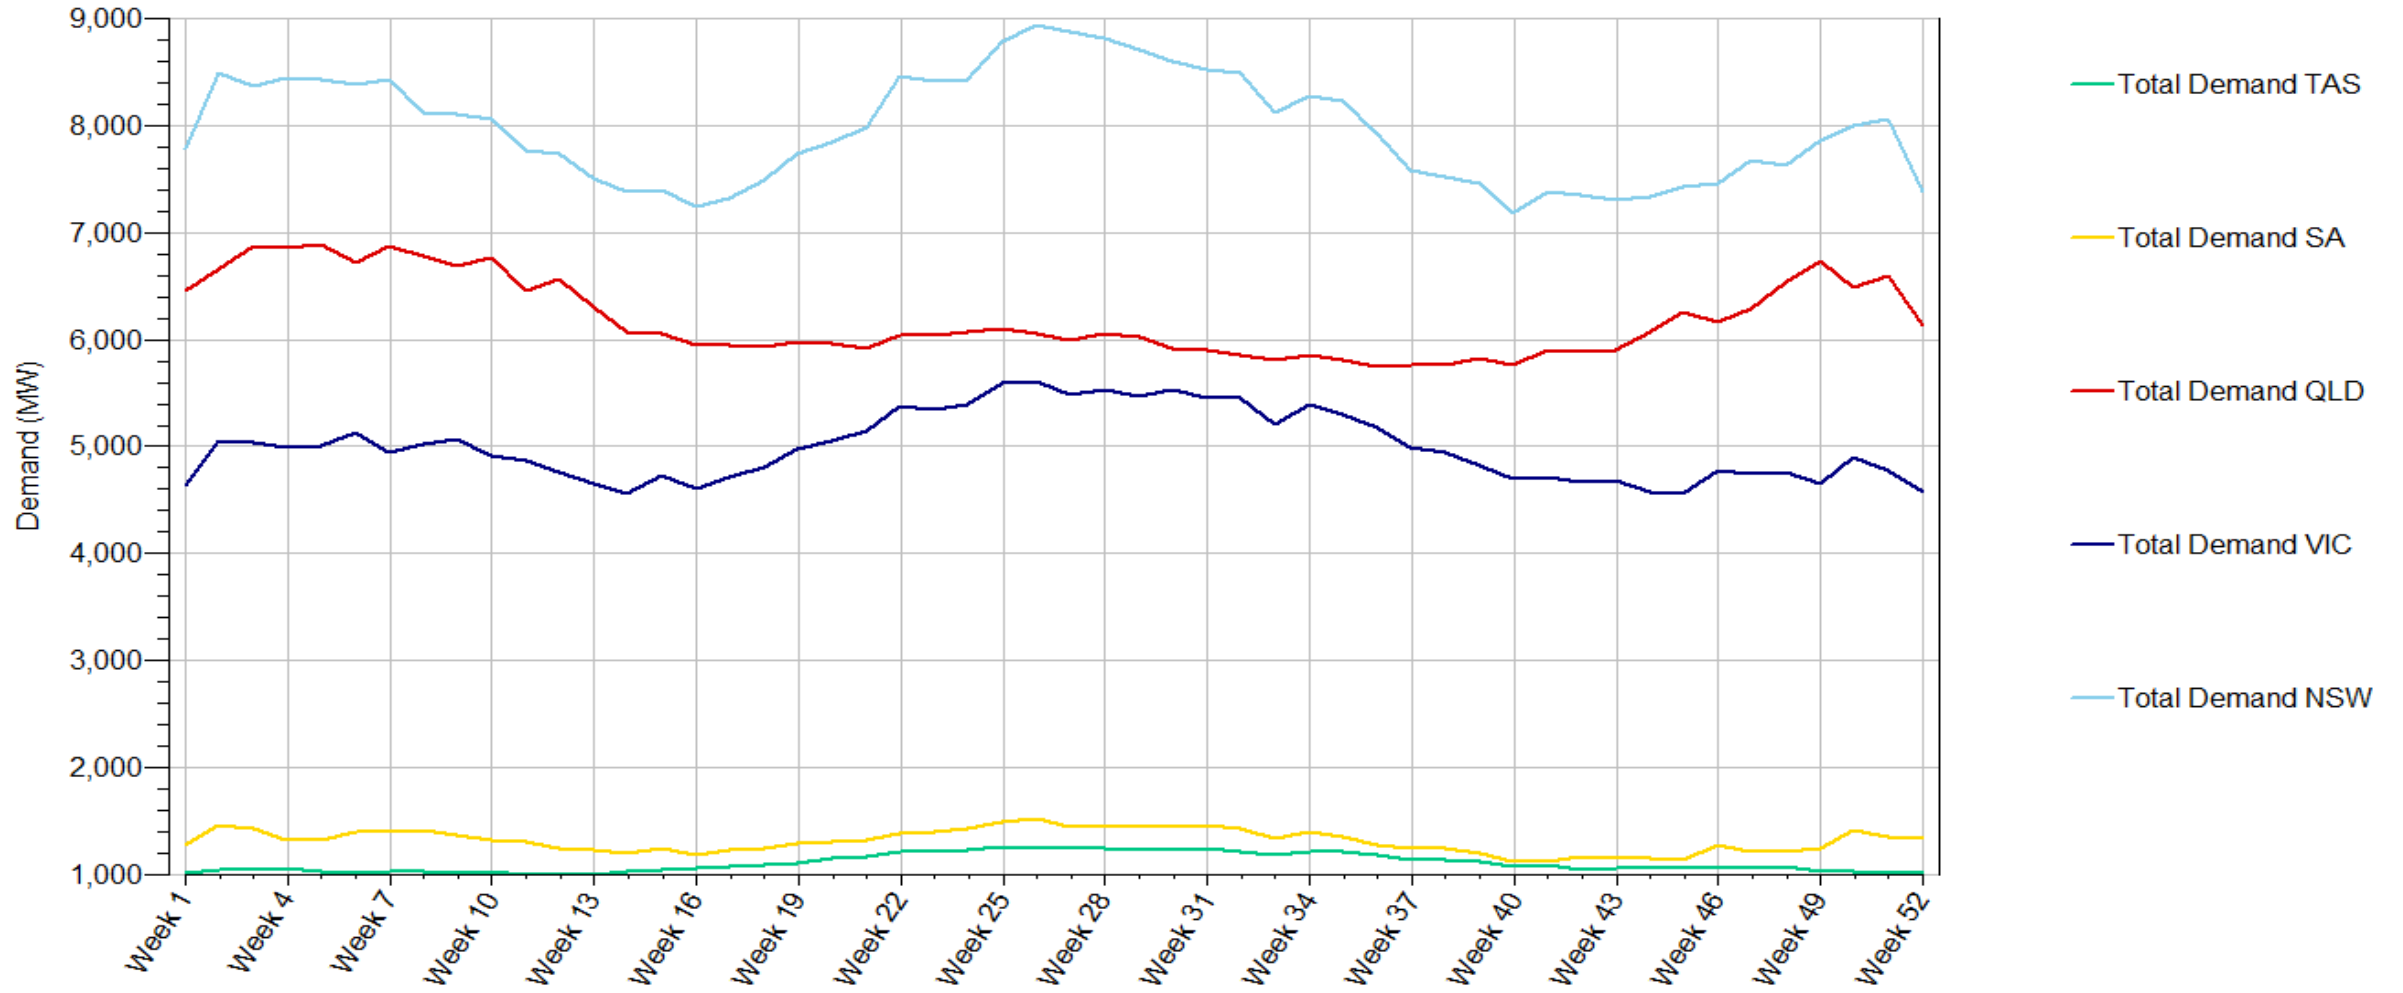

Demand_HourOfDay_Scale 1999-2014

Demand_HourOfDay_Scale 2015-2020

Demand_DayOfWeek_Stack 1999-2020

Demand_DayOfWeek_Stack 1999-2014

Demand_DayOfWeek_Stack 2015-2020

Demand_DayOfWeek_Line 1999-2020

Demand_DayOfWeek_Line 1999-2014

Demand_DayOfWeek_Line 2015-2020

Demand_DayOfWeek_Scale 1999-2020

Demand_DayOfWeek_Scale 1999-2014

Demand_DayOfWeek_Scale 2015-2020

Demand_WeekOfYear_Stack 1999-2020

Demand_WeekOfYear_Stack 1999-2014

Demand_WeekOfYear_Stack 2015-2020

Demand_WeekOfYear_Line 1999-2020

Demand_WeekOfYear_Line 1999-2014

Demand_WeekOfYear_Line 2015-2020

Demand_WeekOfYear_Scale 1999-2020

Demand_WeekOfYear_Scale 1999-2014

Demand_WeekOfYear_Scale 2015-2020

Demand_MonthOfYear_Stack 1999-2020