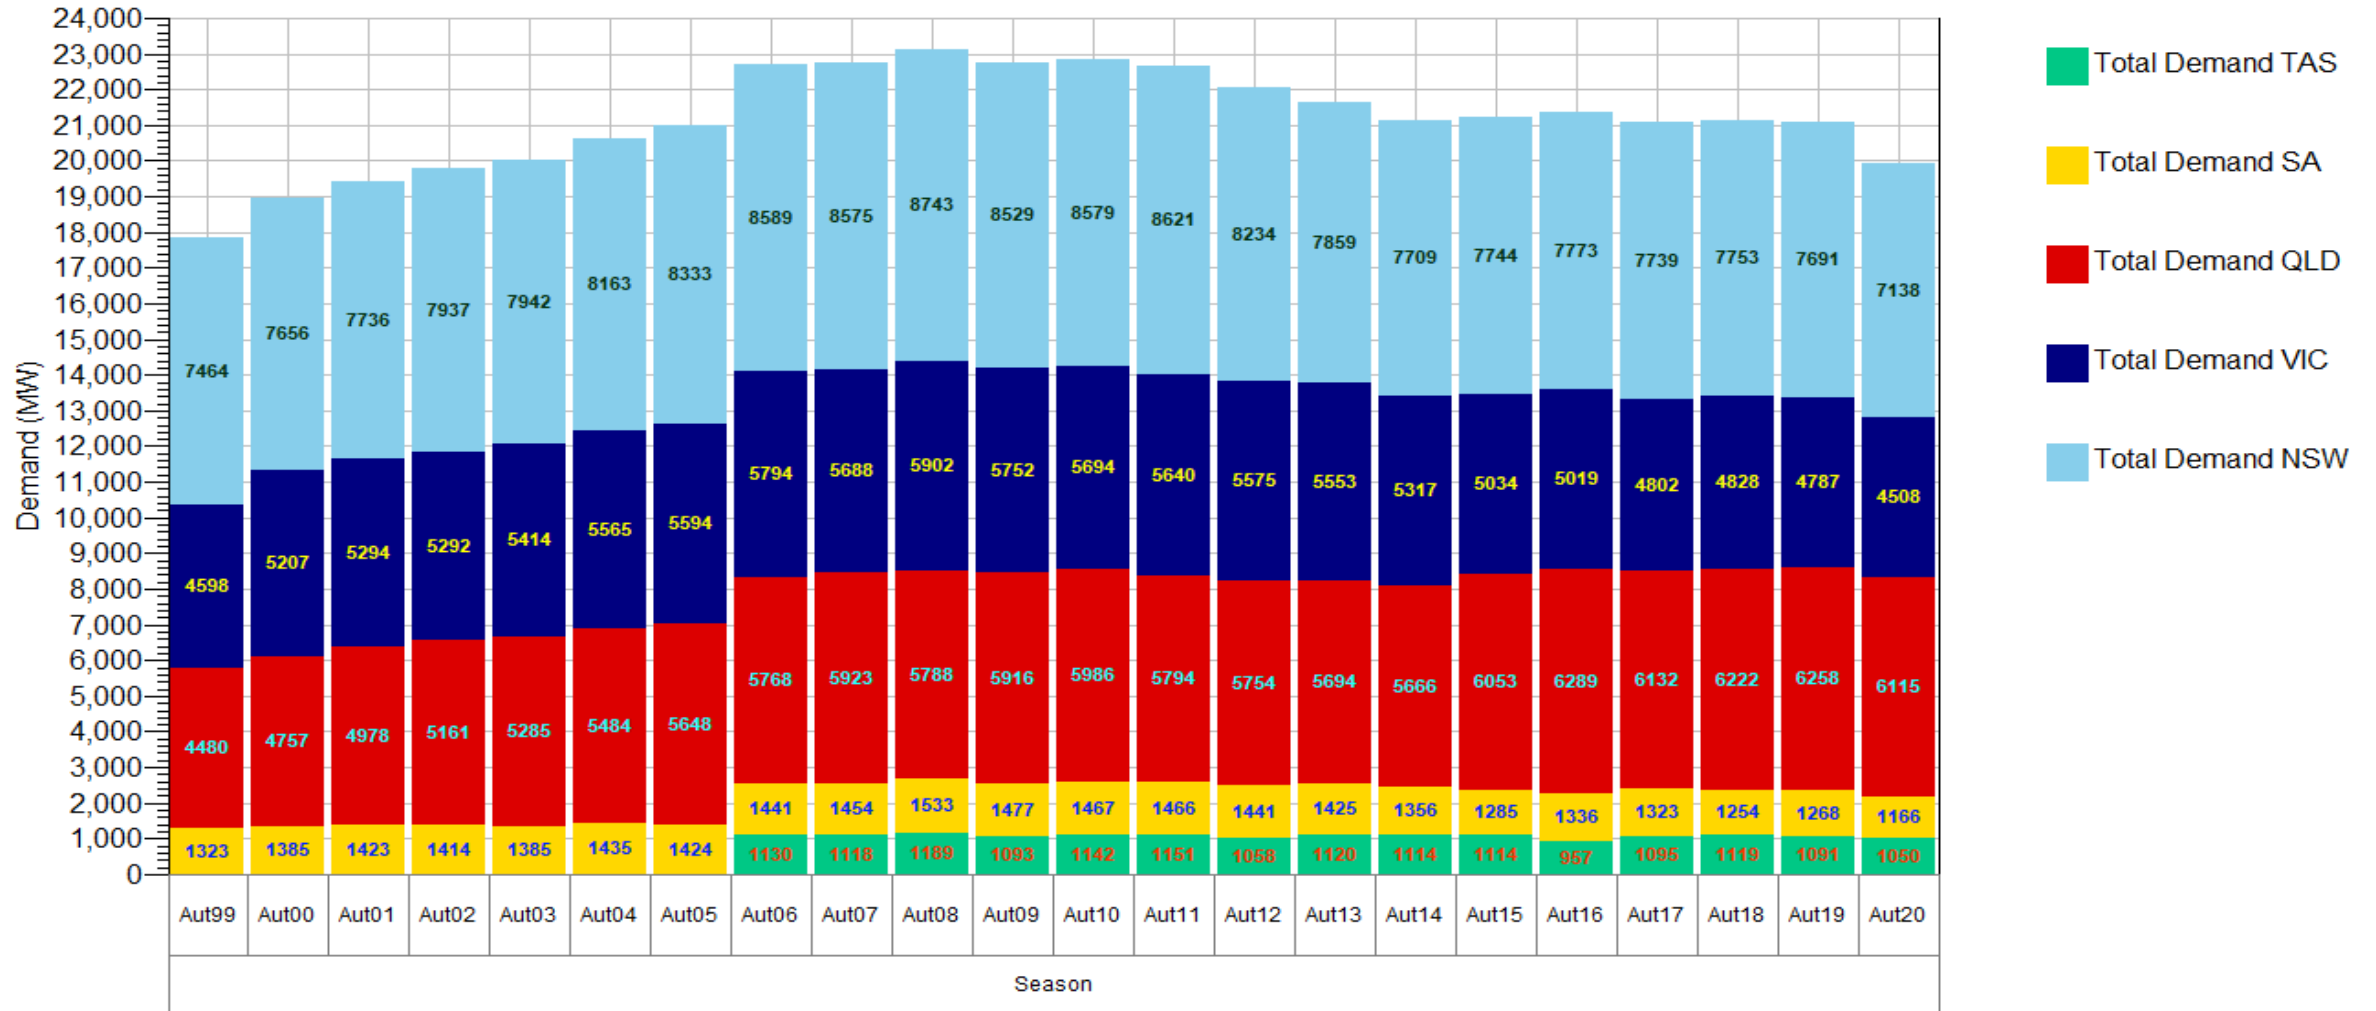

Demand_Summer_Line

Demand_Summer_Stack

Demand_Autumn_Line

Demand_Autumn_Stack

Demand_Winter_Line

Demand_Winter_Stack

Demand_Spring_Line

Demand_Spring_Stack

Demand_HourOfDay_Stack 1999-2020

Demand_HourOfDay_Stack 1999-2014

Demand_HourOfDay_Stack 2015-2020

Demand_HourOfDay_Line 1999-2020

Demand_HourOfDay_Line 1999-2014

Demand_HourOfDay_Line 2015-2020

Demand_HourOfDay_Scale 1999-2020