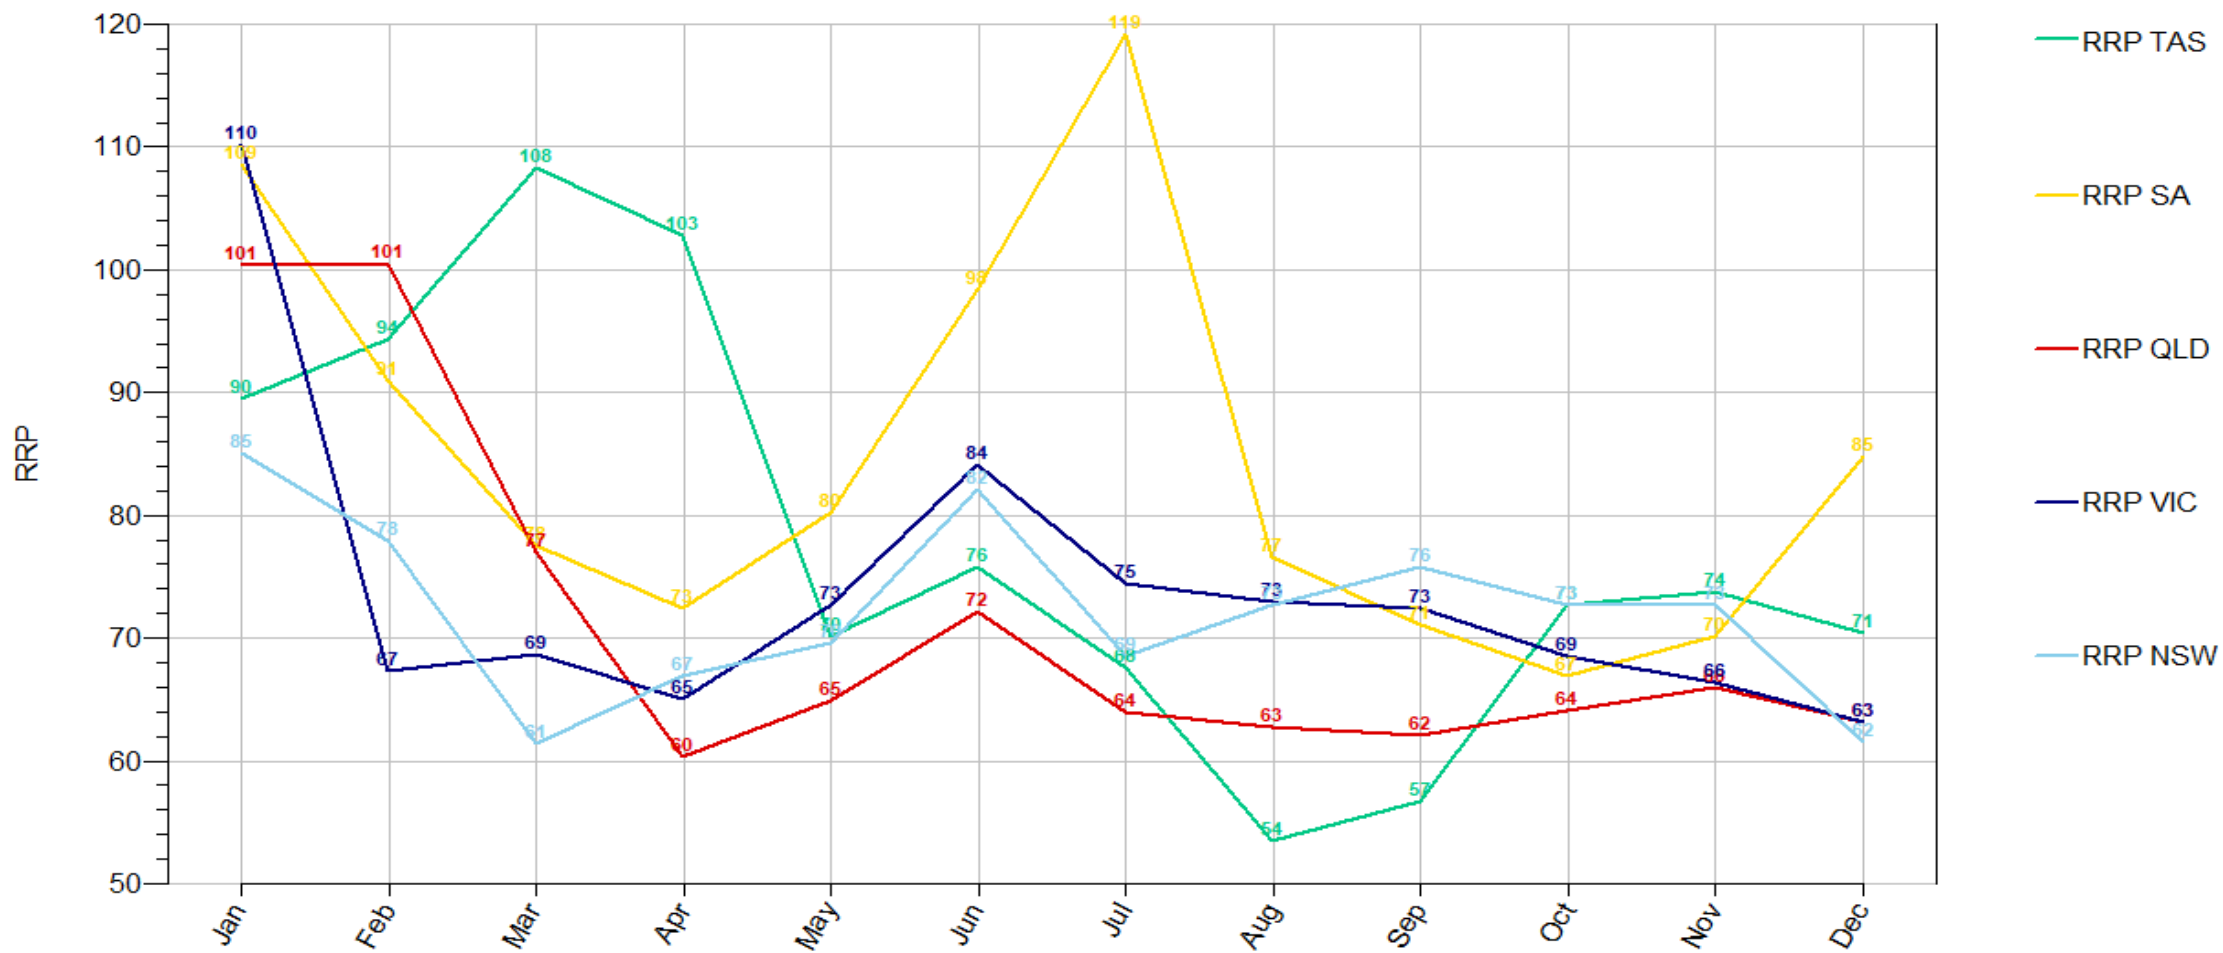

RRP_DayOfWeek_Stack 1999-2014

Data source:

RRP_DayOfWeek_Stack 2015-2020

RRP_DayOfWeek_Line 1999-2020

RRP_DayOfWeek_Line 1999-2014

RRP_DayOfWeek_Line 2015-2020

Data source:

RRP_DayOfWeek_Scale 1999-2020

RRP_WeekOfYear_Line 1999-2014

RRP_WeekOfYear_Line 2015-2020

RRP_WeekOfYear_Scale 1999-2020

RRP_WeekOfYear_Scale 1999-2014

RRP_WeekOfYear_Scale 2015-2020

RRP_MonthOfYear_Stack 1999-2020

RRP_MonthOfYear_Stack 1999-2014

RRP_MonthOfYear_Stack 2015-2020

RRP_MonthOfYear_Line 1999-2020

RRP_MonthOfYear_Line 1999-2014

RRP_MonthOfYear_Line 2015-2020

RRP_MonthOfYear_Scale 1999-2020

RRP_MonthOfYear_Scale 1999-2014

RRP_MonthOfYear_Scale 2015-2020

RRP_SeasOfYear_Stack 1999-2020

RRP_SeasOfYear_Stack 1999-2014

RRP_SeasOfYear_Stack 2015-2020

RRP_SeasOfYear_Line 1999-2020

RRP_SeasOfYear_Line 1999-2014

RRP_SeasOfYear_Line 2015-2020

RRP_SeasOfYear_Scale 1999-2020