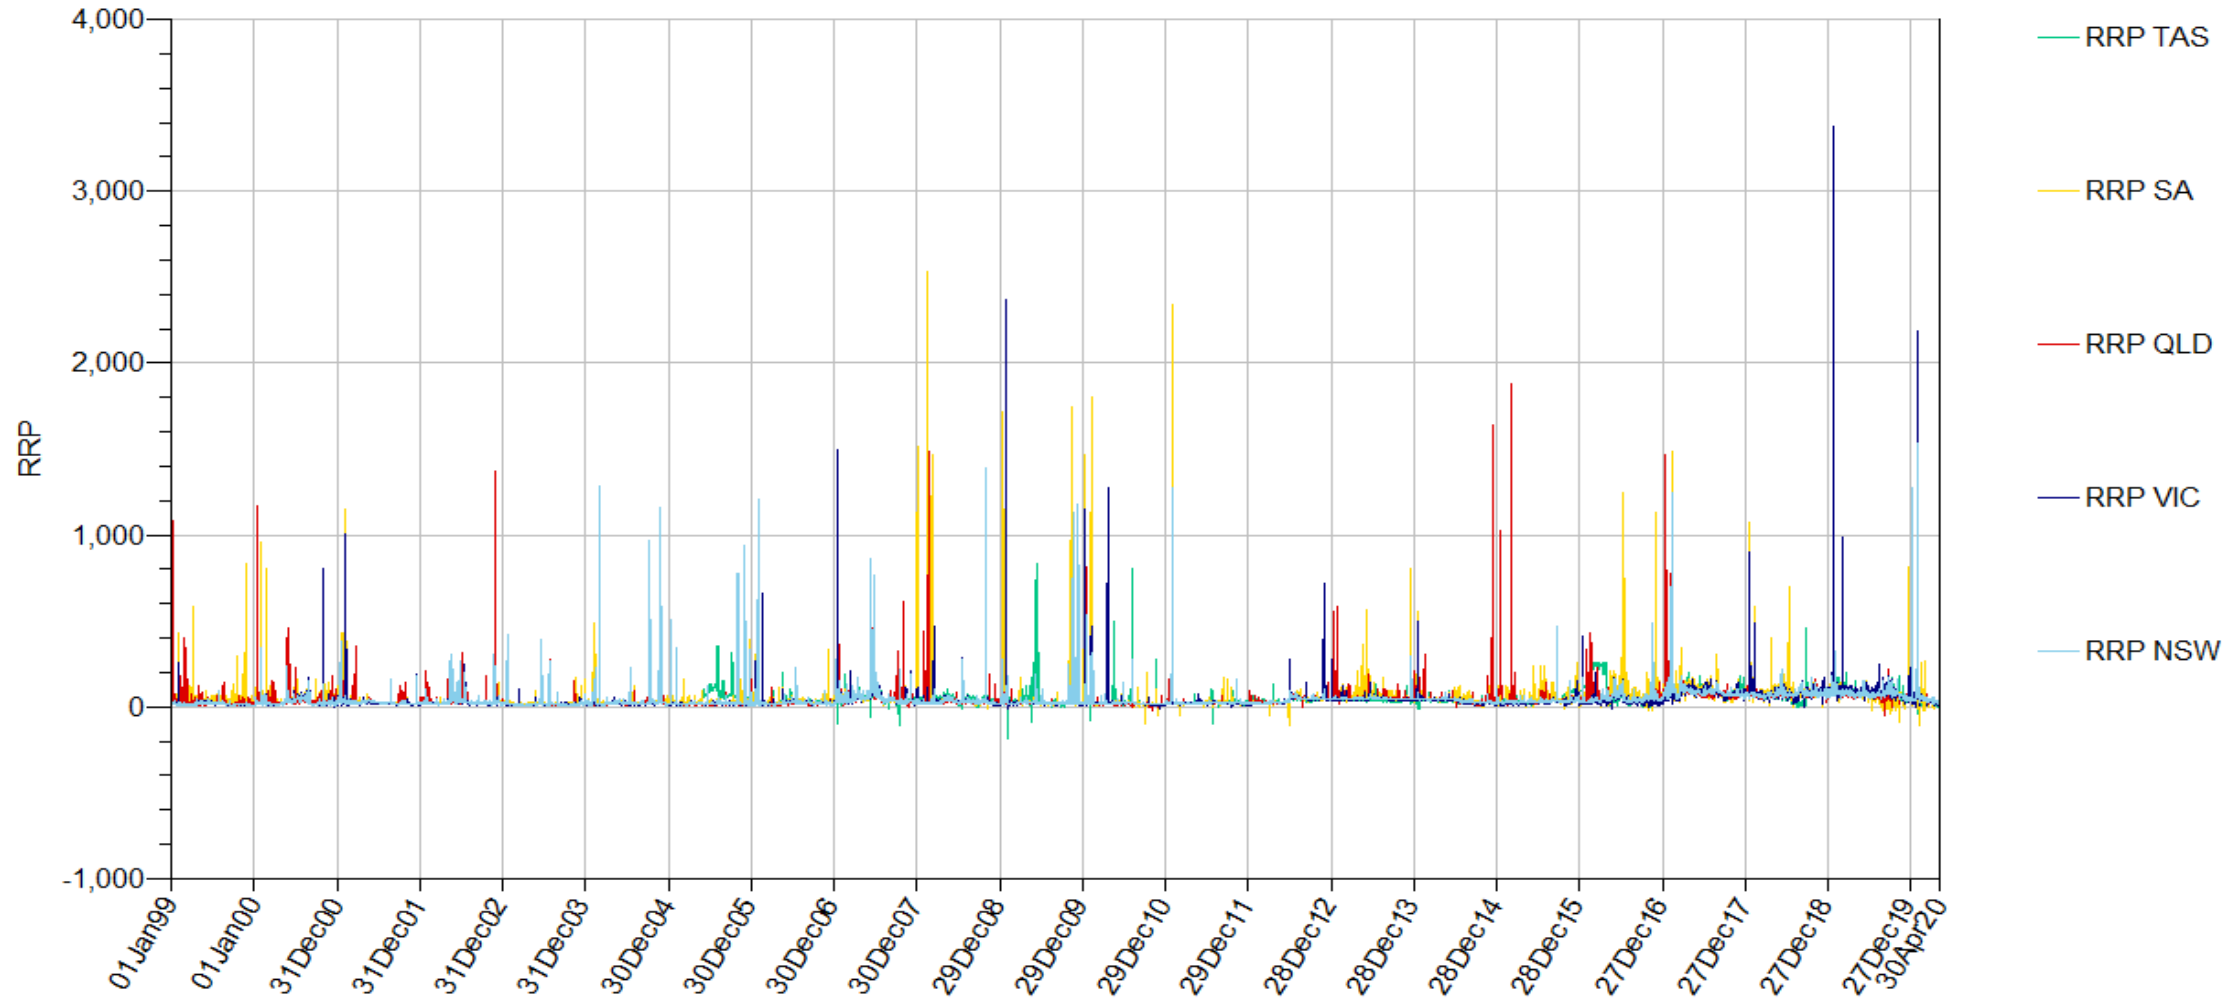

Demand_L26Week_Stack

Demand_L26Week_Line

Demand_L30Month_Stack

Demand_L30Month_Line

RRP_Day_Stack

Data source:

RRP_Day_Line

RRP_Week_Stack

Data source:

RRP_Week_Line

RRP_Month_Stack

Data source:

RRP_Month_Line

RRP_Quarter_Stack

Data source:

RRP_Quarter_Line