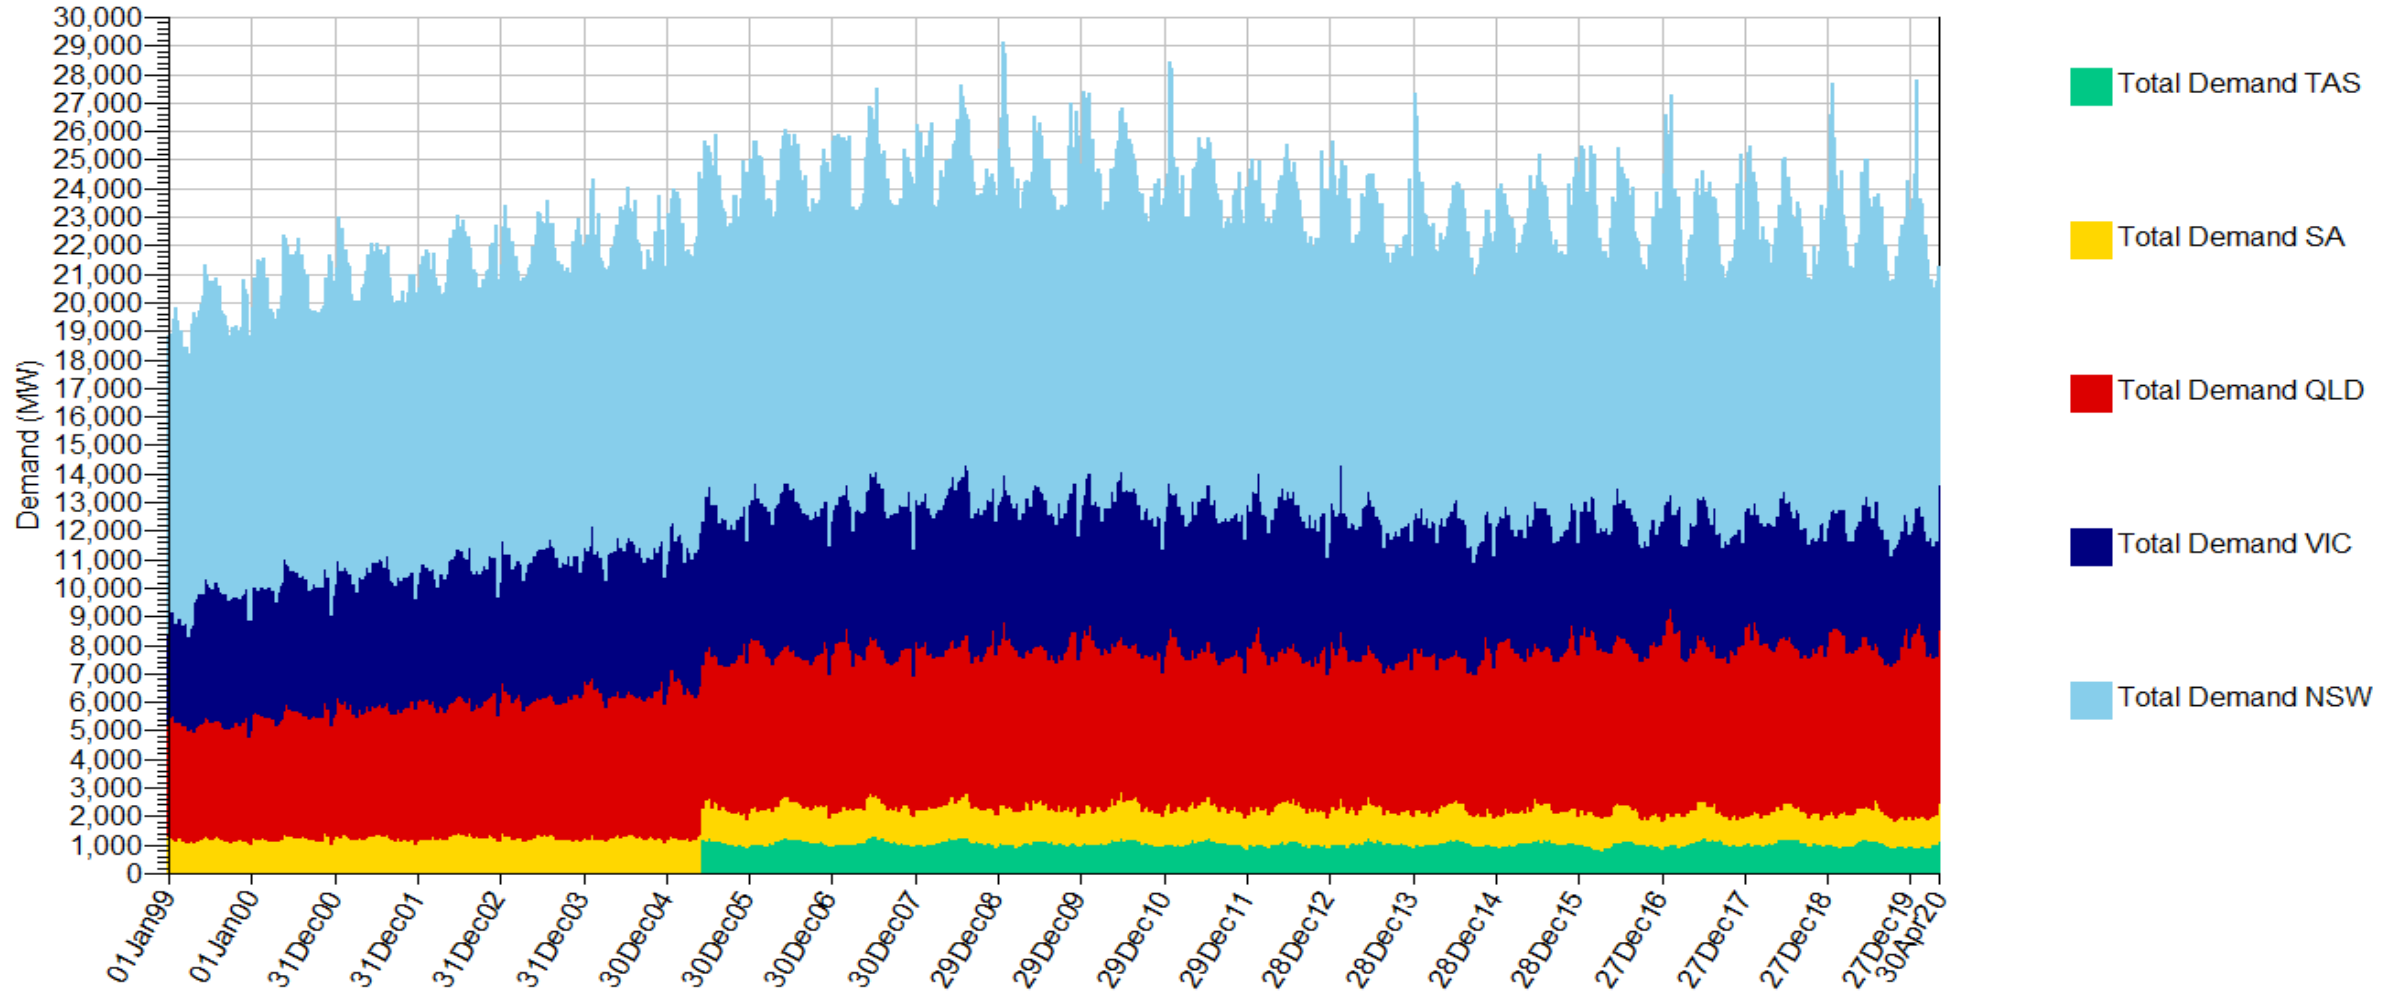

Demand_Day_Stack