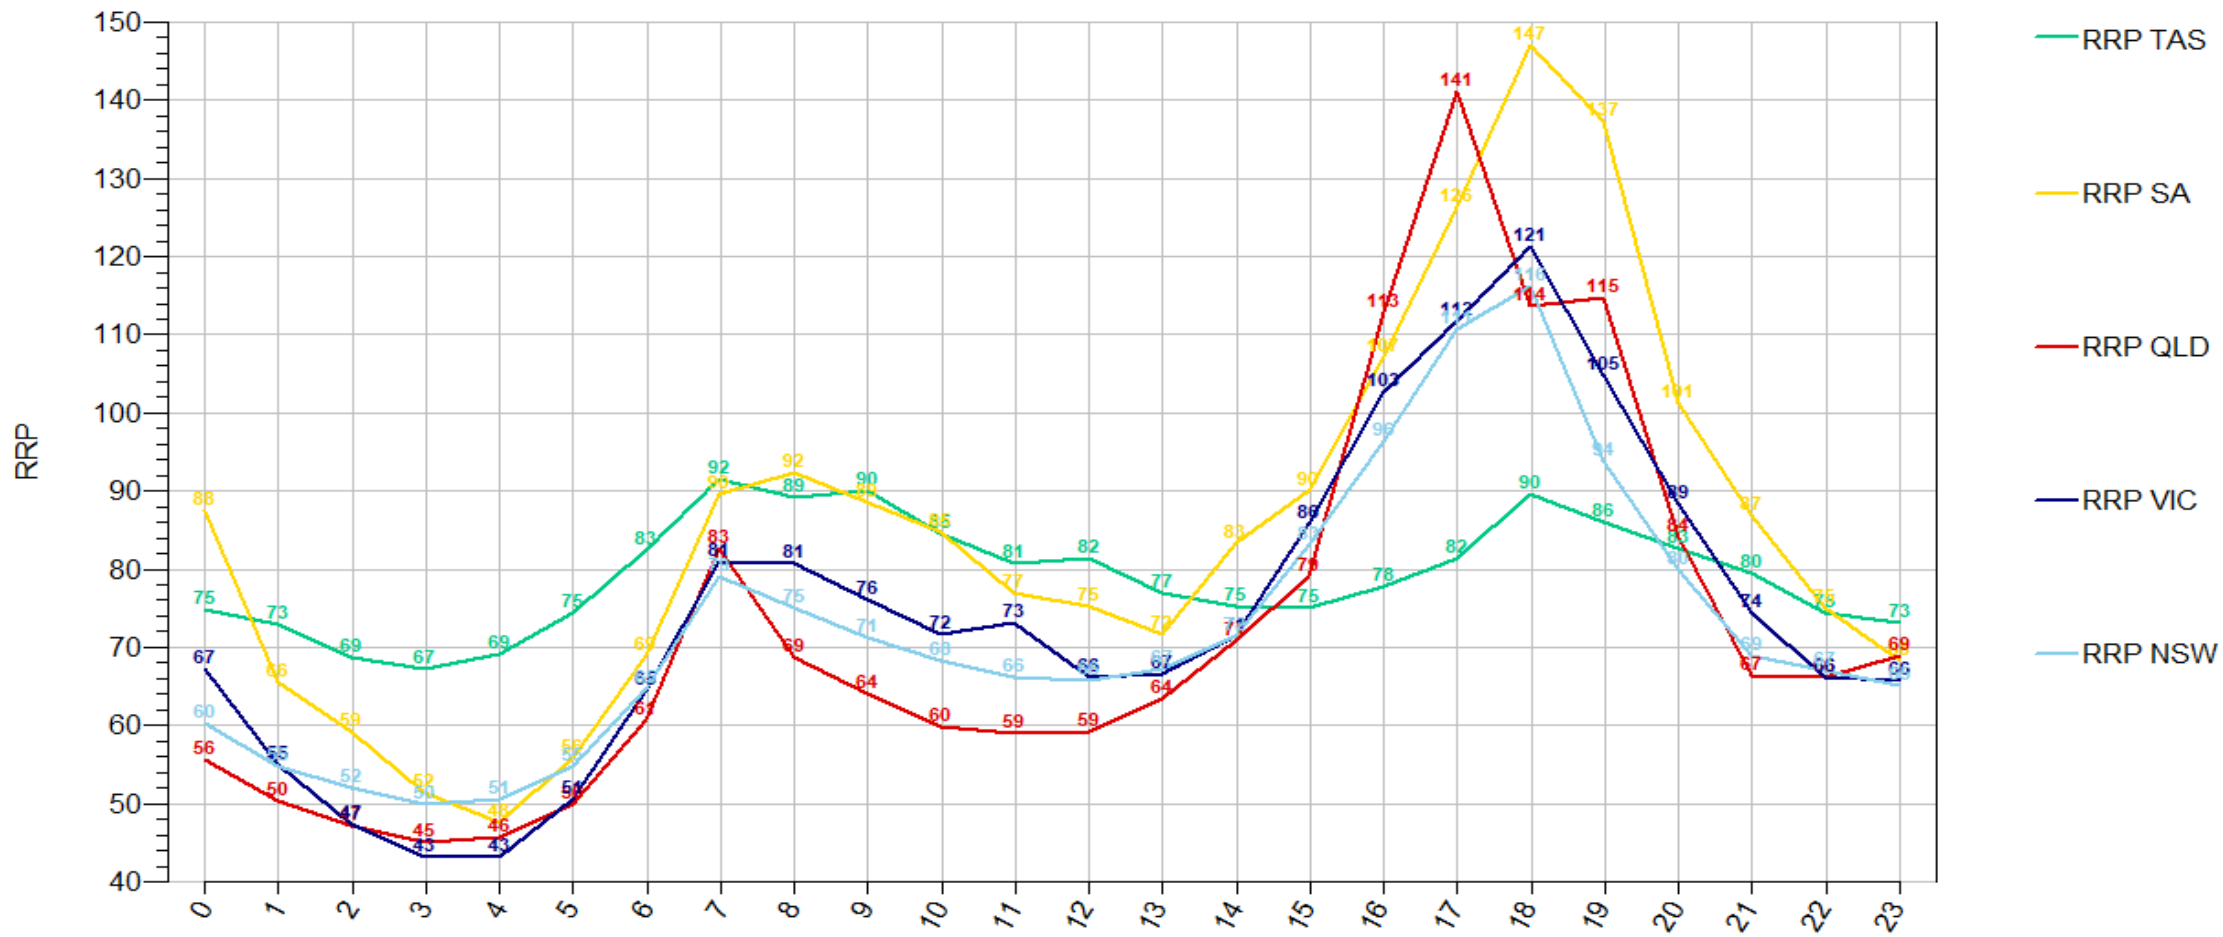

Data source:

RRP_YearSeas_Line

RRP_Summer_Line

RRP_Summer_Stack

RRP_Autumn_Line

RRP_Autumn_Stack

RRP_Winter_Line

RRP_Winter_Stack

RRP_Spring_Line

RRP_Spring_Stack

Data source:

RRP_HourOfDay_Stack 1999-2020

RRP_HourOfDay_Stack 1999-2014

Data source:

RRP_HourOfDay_Stack 2015-2020

Data source:

RRP_HourOfDay_Line 1999-2020

RRP_HourOfDay_Line 1999-2014

RRP_HourOfDay_Line 2015-2020

RRP_HourOfDay_Scale 1999-2020

RRP_HourOfDay_Scale 1999-2014

RRP_HourOfDay_Scale 2015-2020

RRP_DayOfWeek_Stack 1999-2020

RRP_DayOfWeek_Stack 1999-2014

Data source:

RRP_DayOfWeek_Stack 2015-2020

RRP_DayOfWeek_Line 1999-2020

RRP_DayOfWeek_Line 1999-2014

RRP_DayOfWeek_Line 2015-2020

Data source:

RRP_DayOfWeek_Scale 1999-2020