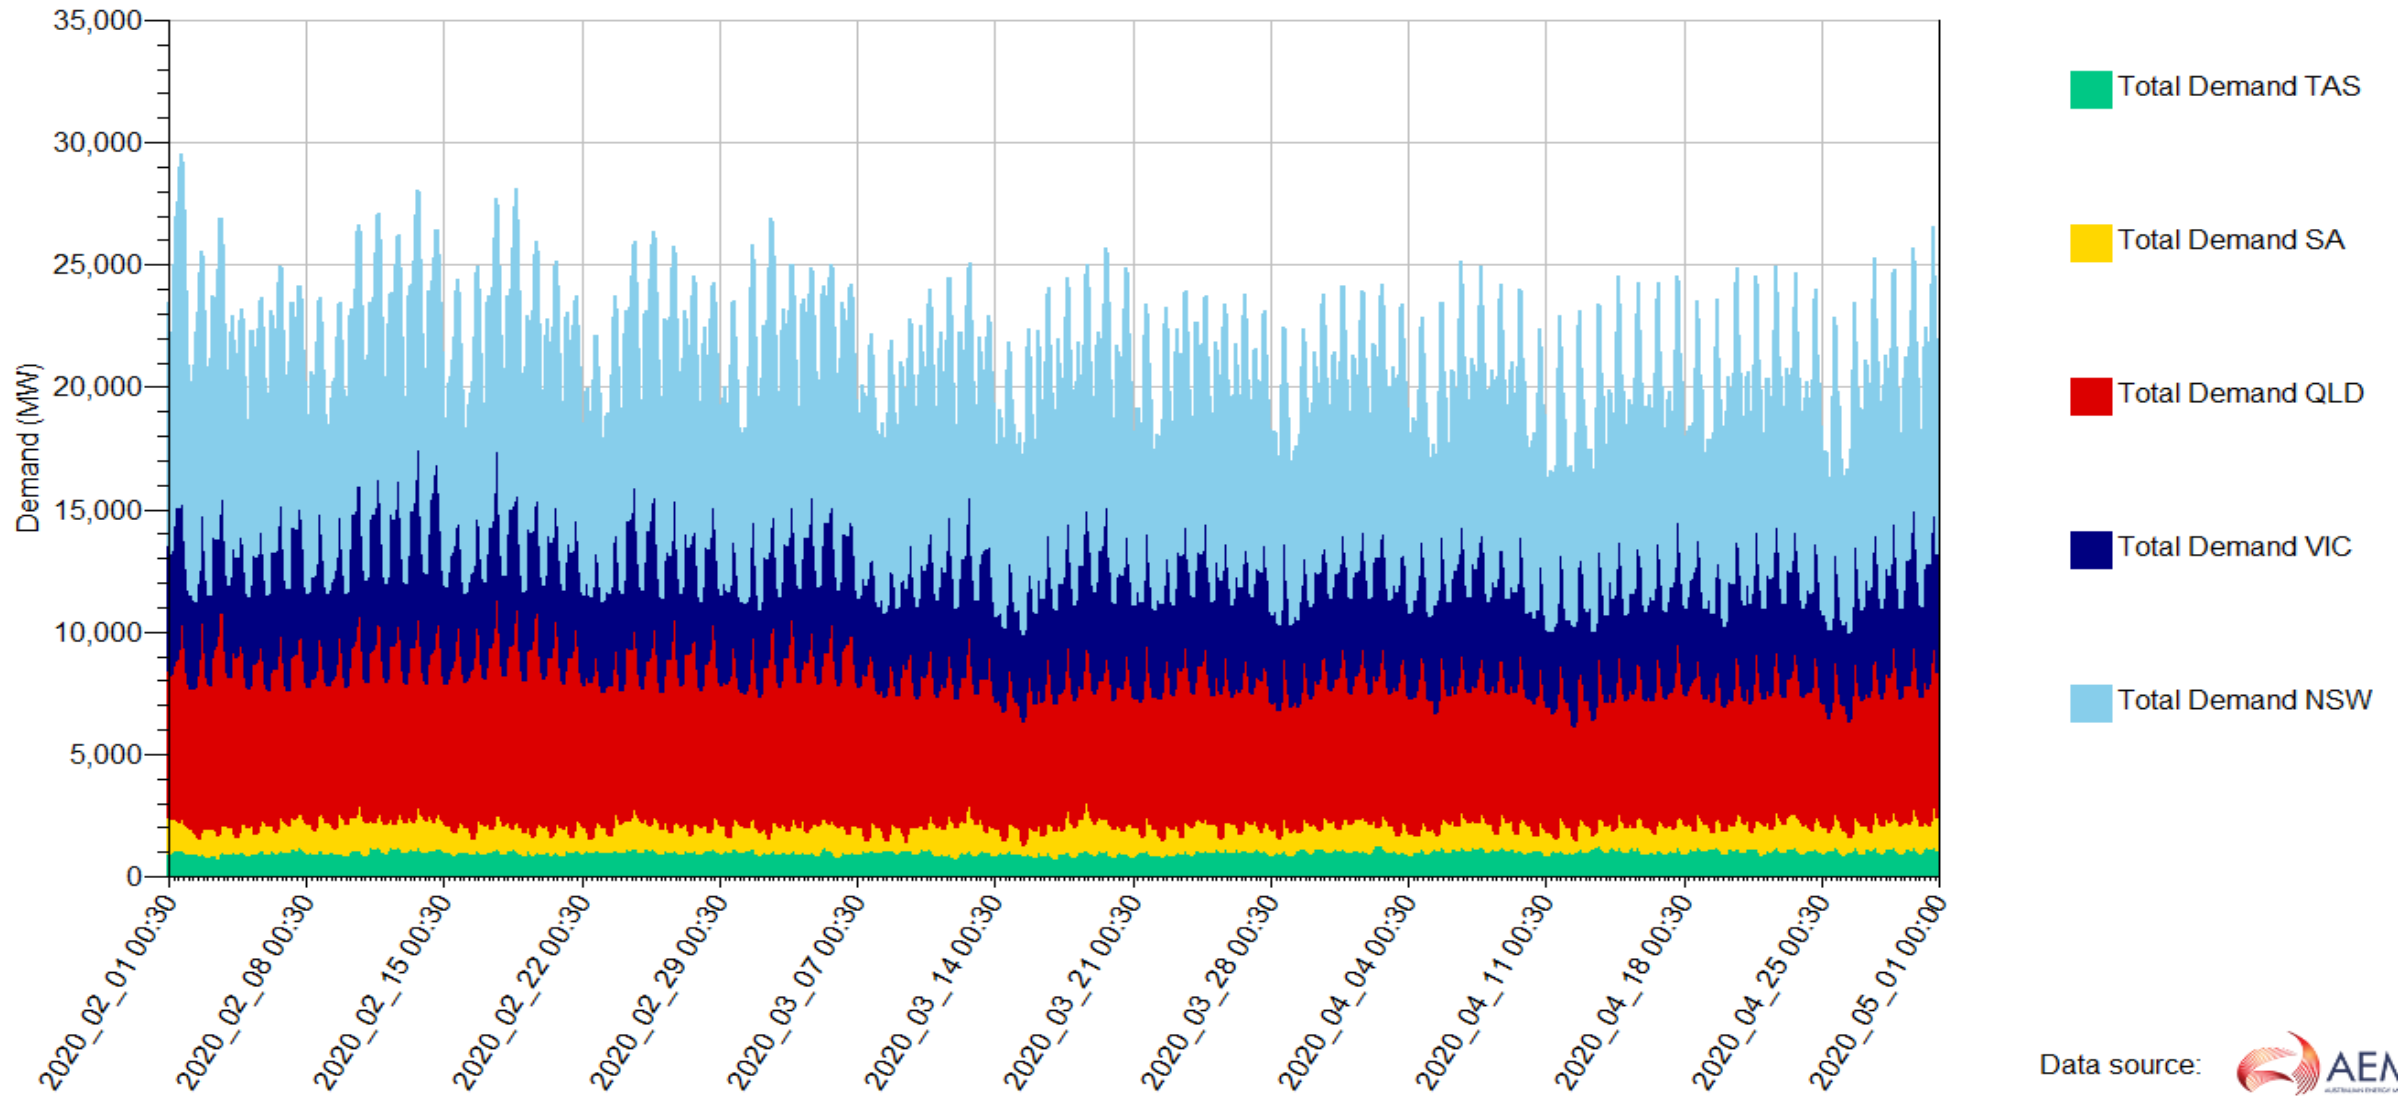

Demand_MonthOfYear_Scale 1999-2014

Demand_MonthOfYear_Scale 2015-2020

Demand_SeasOfYear_Stack 1999-2020

Demand_SeasOfYear_Stack 1999-2014

Demand_SeasOfYear_Stack 2015-2020

Demand_SeasOfYear_Line 1999-2020

Demand_SeasOfYear_Line 1999-2014

Demand_SeasOfYear_Line 2015-2020

Demand_SeasOfYear_Scale 1999-2020

Demand_SeasOfYear_Scale 1999-2014

Demand_SeasOfYear_Scale 2015-2020

Demand_L7Day30_Stack

Demand_L7Day30_Line

Demand_L15Day30_Stack

Demand_L15Day30_Line

Demand_L30Day30_Stack

Demand_L30Day30_Line

Demand_L90Day30_Stack

Demand_L90Day30_Line

Demand_L120Day30_Stack

Demand_L120Day30_Line

Demand_L30Day_Stack

Demand_L30Day_Line