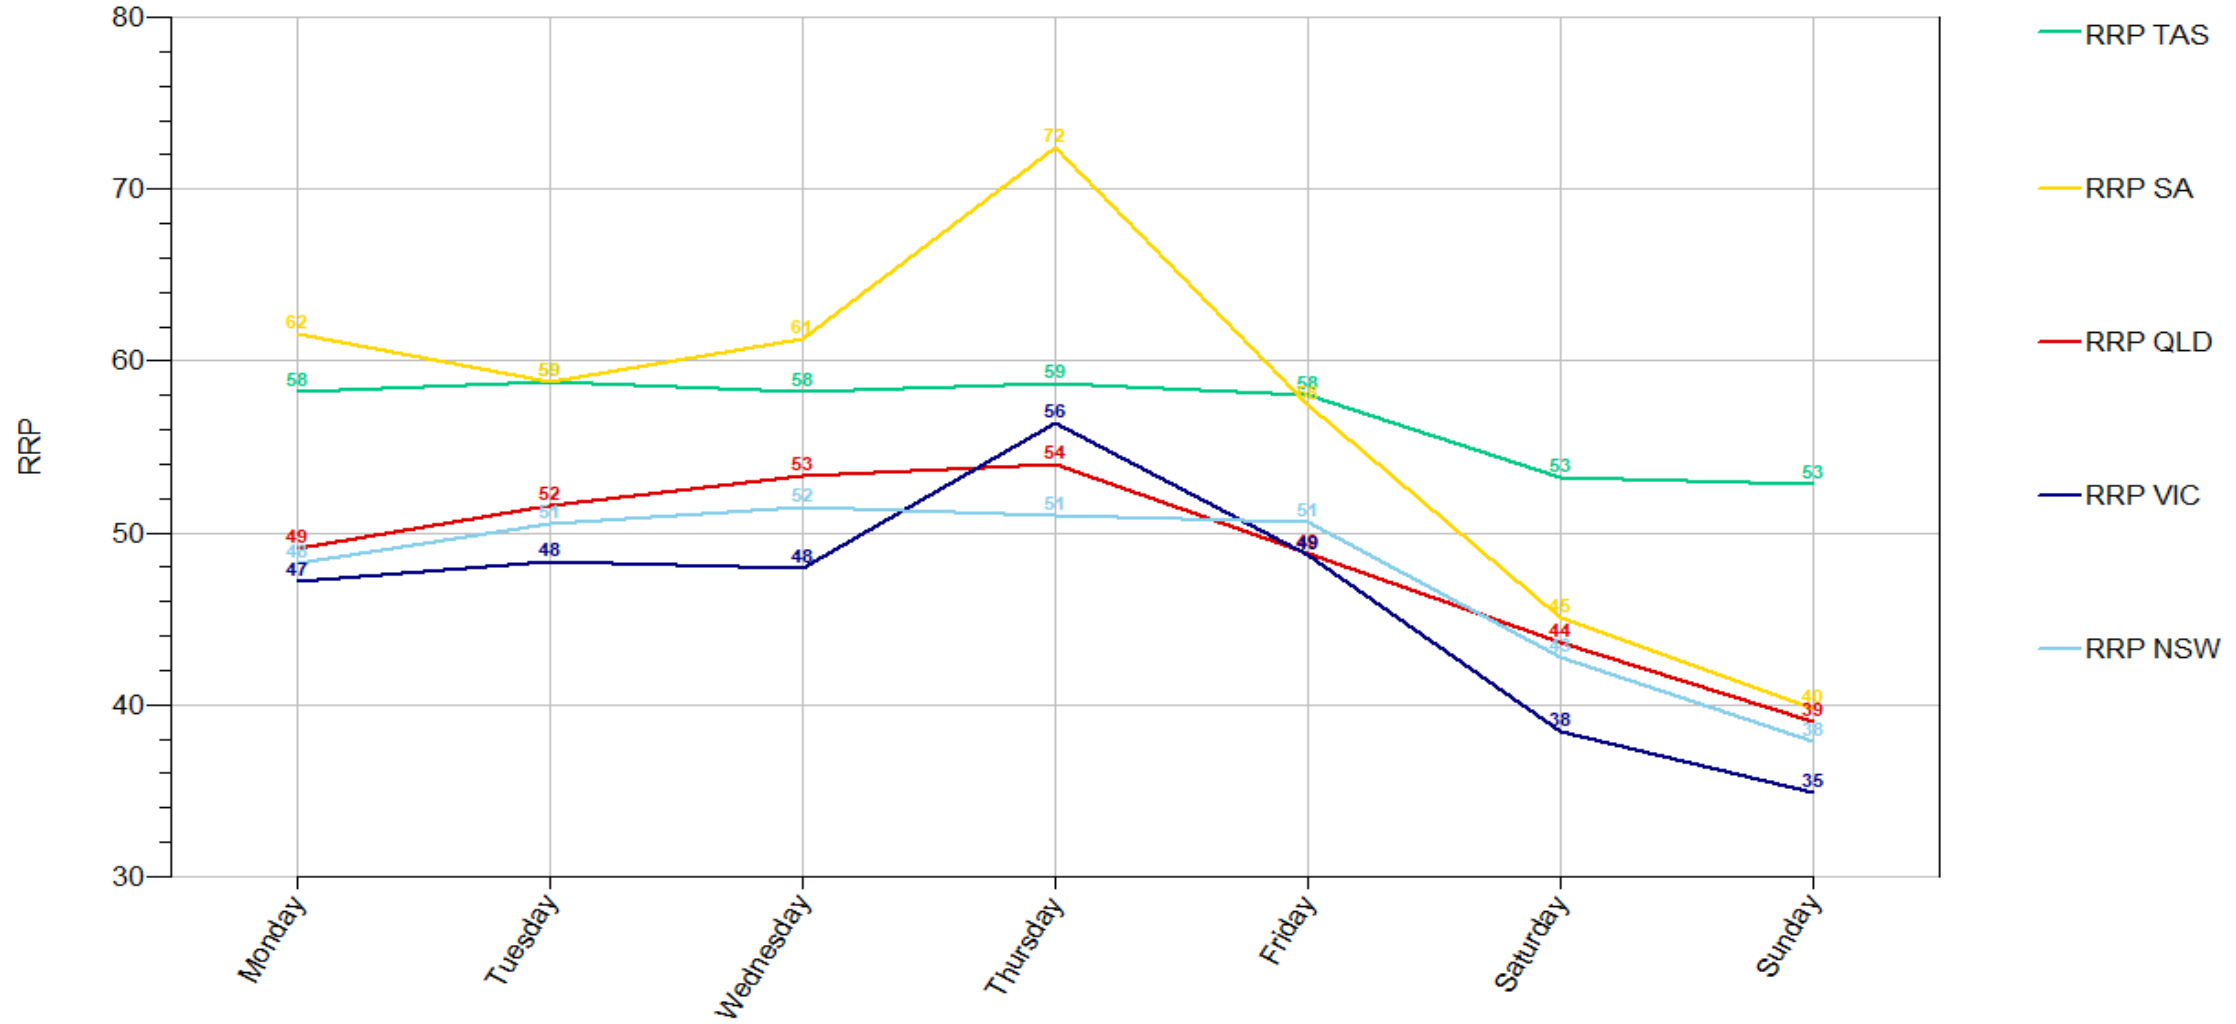

RRP_Spring_Line

RRP_Spring_Stack

Data source:

RRP_HourOfDay_Stack 1999-2020

RRP_HourOfDay_Stack 1999-2014

Data source:

RRP_HourOfDay_Stack 2015-2020

Data source:

RRP_HourOfDay_Line 1999-2020

RRP_HourOfDay_Line 1999-2014

RRP_HourOfDay_Line 2015-2020

RRP_HourOfDay_Scale 1999-2020

RRP_HourOfDay_Scale 1999-2014

RRP_HourOfDay_Scale 2015-2020

RRP_DayOfWeek_Stack 1999-2020

RRP_DayOfWeek_Stack 1999-2014

Data source:

RRP_DayOfWeek_Stack 2015-2020

RRP_DayOfWeek_Line 1999-2020

RRP_DayOfWeek_Line 1999-2014

RRP_DayOfWeek_Line 2015-2020

Data source:

RRP_DayOfWeek_Scale 1999-2020

RRP_DayOfWeek_Scale 1999-2014

RRP_DayOfWeek_Scale 2015-2020

RRP_WeekOfYear_Stack 1999-2020

RRP_WeekOfYear_Stack 1999-2014

Data source:

RRP_WeekOfYear_Stack 2015-2020

Data source:

RRP_WeekOfYear_Line 1999-2020