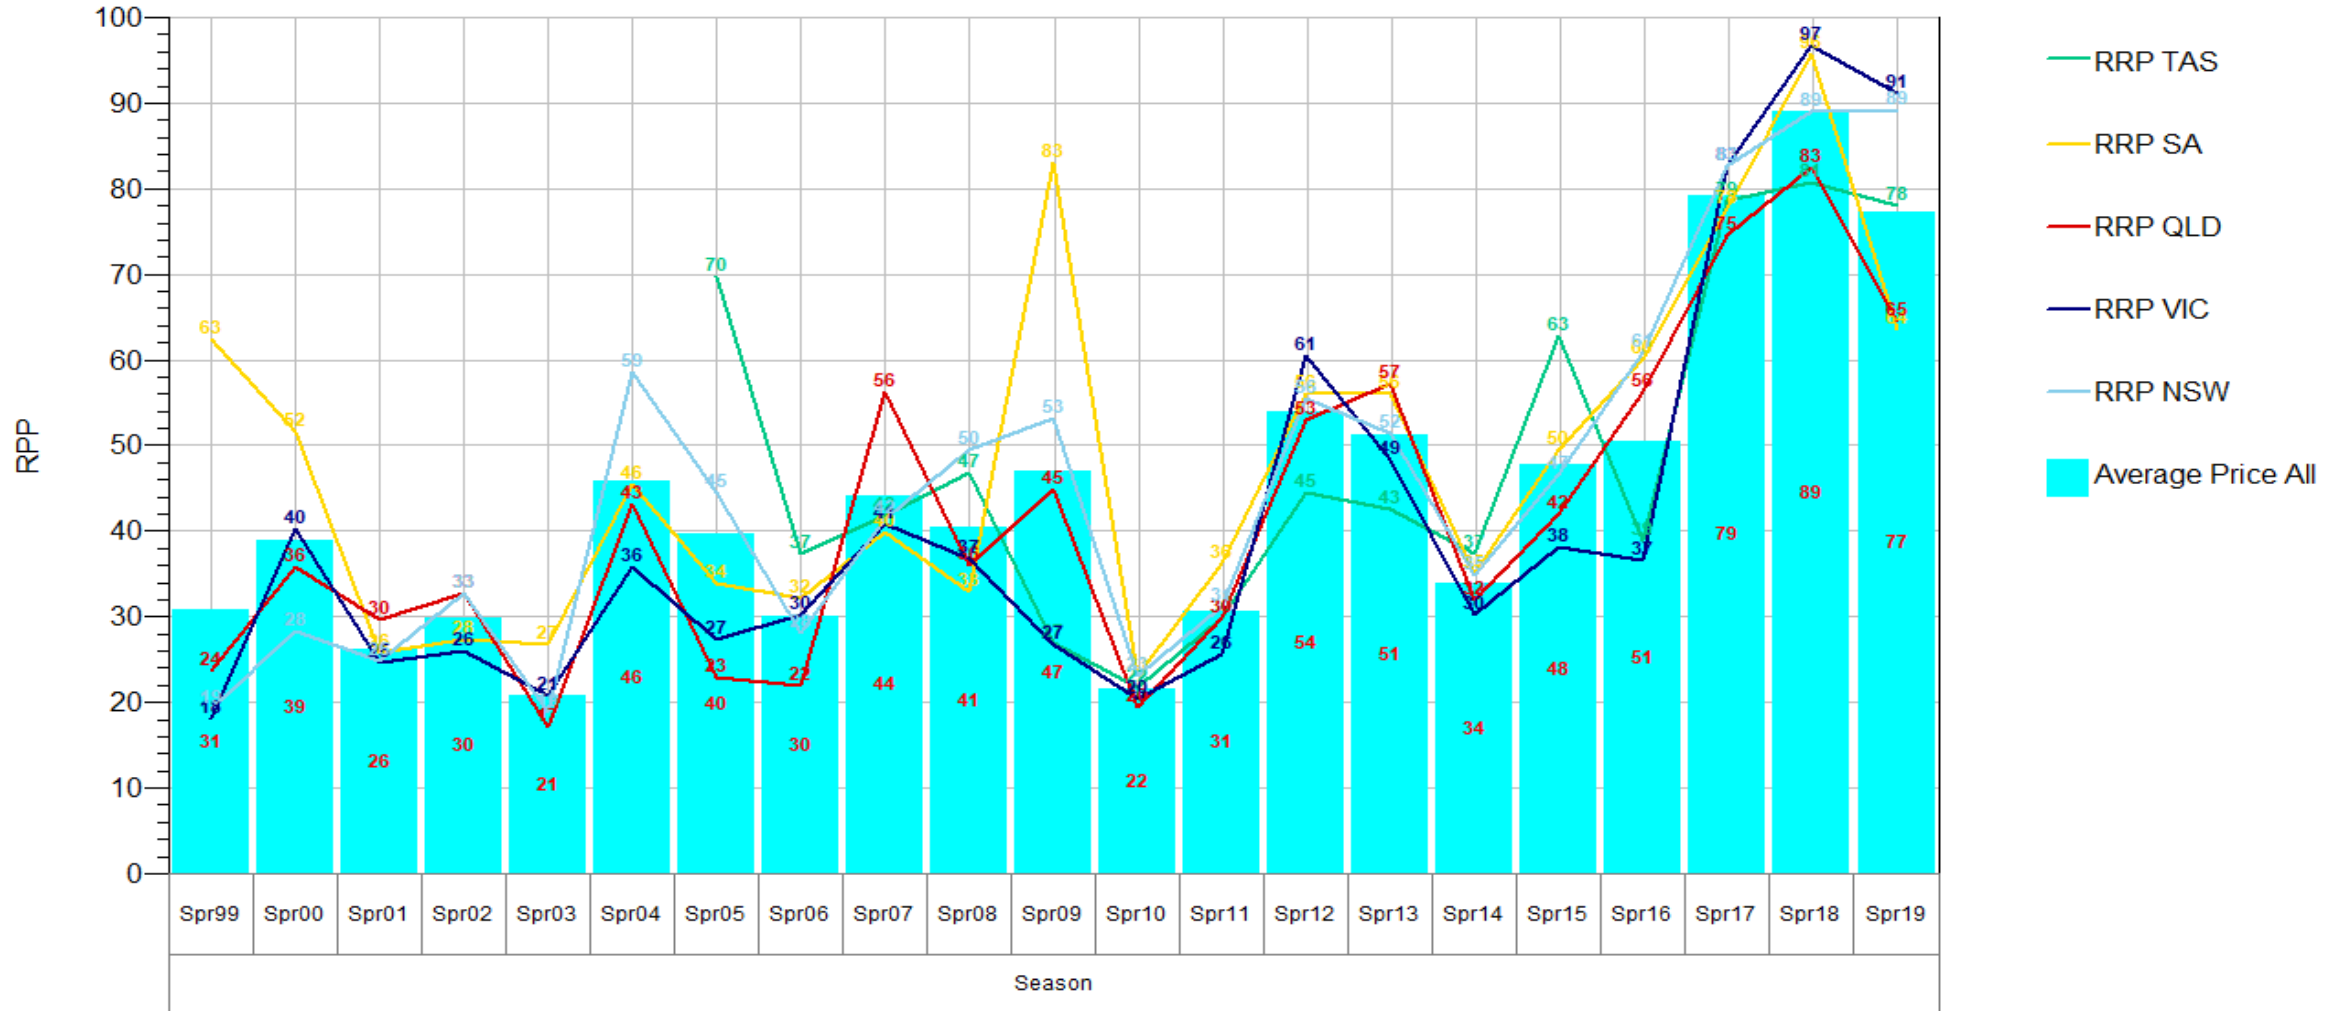

RRP_Year_Stack

RRP_Year_Clust

Data source:

RRP_Year_Line

RRP_ClmYear_Stack

RRP_ClmYear_Clust

RRP_ClmYear_Line

RRP_YearSeas_Stack

Data source:

RRP_YearSeas_Line

RRP_Summer_Line

RRP_Summer_Stack

RRP_Autumn_Line

RRP_Autumn_Stack

RRP_Winter_Line

RRP_Winter_Stack

RRP_Spring_Line

RRP_Spring_Stack

Data source:

RRP_HourOfDay_Stack 1999-2020

RRP_HourOfDay_Stack 1999-2014

Data source:

RRP_HourOfDay_Stack 2015-2020

Data source:

RRP_HourOfDay_Line 1999-2020

RRP_HourOfDay_Line 1999-2014

RRP_HourOfDay_Line 2015-2020

RRP_HourOfDay_Scale 1999-2020

RRP_HourOfDay_Scale 1999-2014

RRP_HourOfDay_Scale 2015-2020

RRP_DayOfWeek_Stack 1999-2020