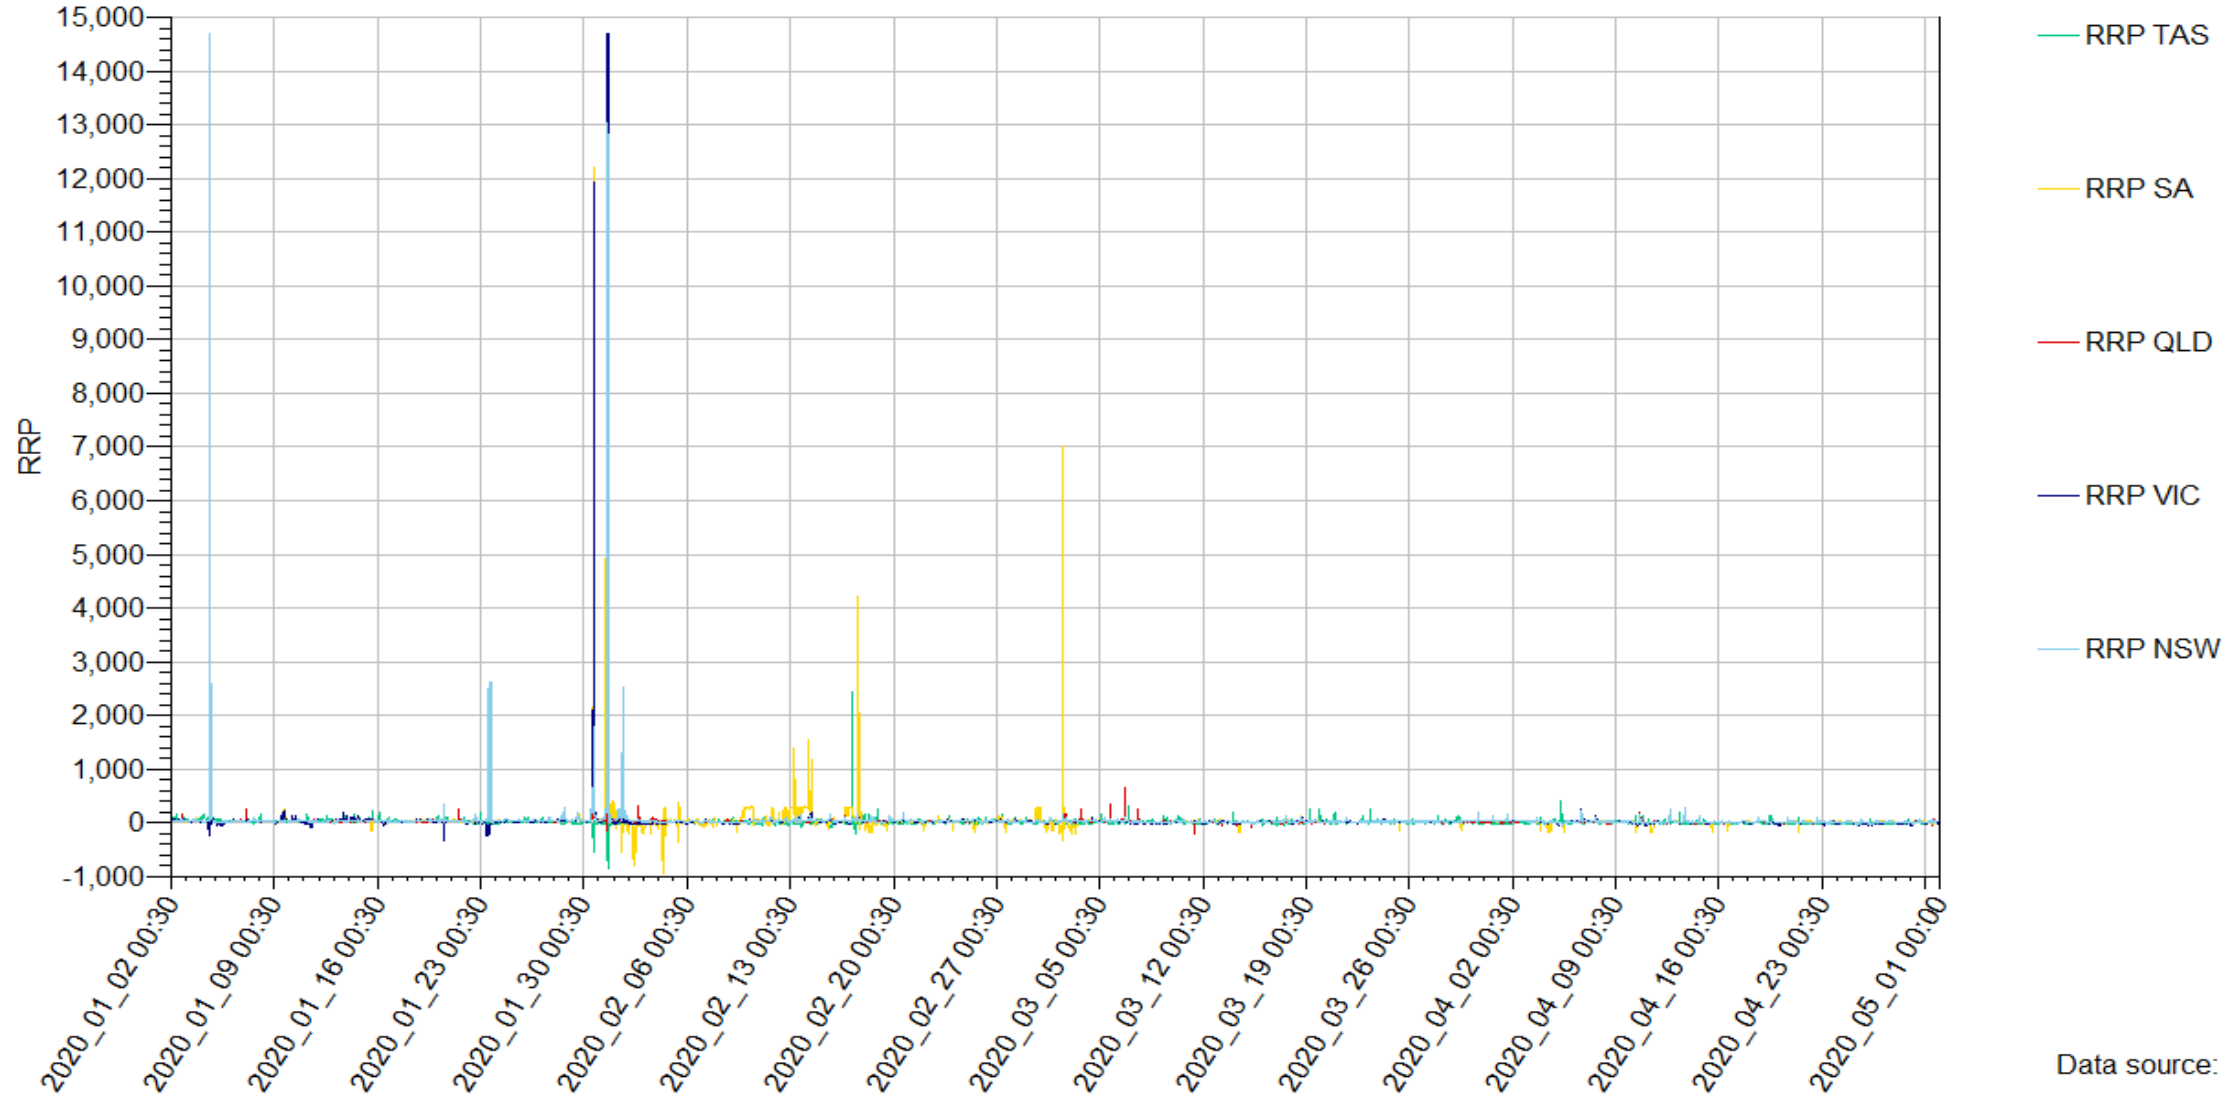

RRP_SeasOfYear_Scale 1999-2014

RRP_SeasOfYear_Scale 2015-2020

RRP_L7Day30_Stack

RRP_L7Day30_Line

RRP_L15Day30_Stack

Data source:

RRP_L15Day30_Line

Data source:

RRP_L30Day30_Stack

RRP_L30Day30_Line

Data source:

RRP_L90Day30_Stack

RRP_L90Day30_Line

RRP_L120Day30_Stack

Data source:

RRP_L120Day30_Line

Data source:

RRP_L30Day_Stack

Data source:

RRP_L30Day_Line

RRP_L26Week_Stack

Data source:

RRP_L26Week_Line

RRP_L30Month_Stack