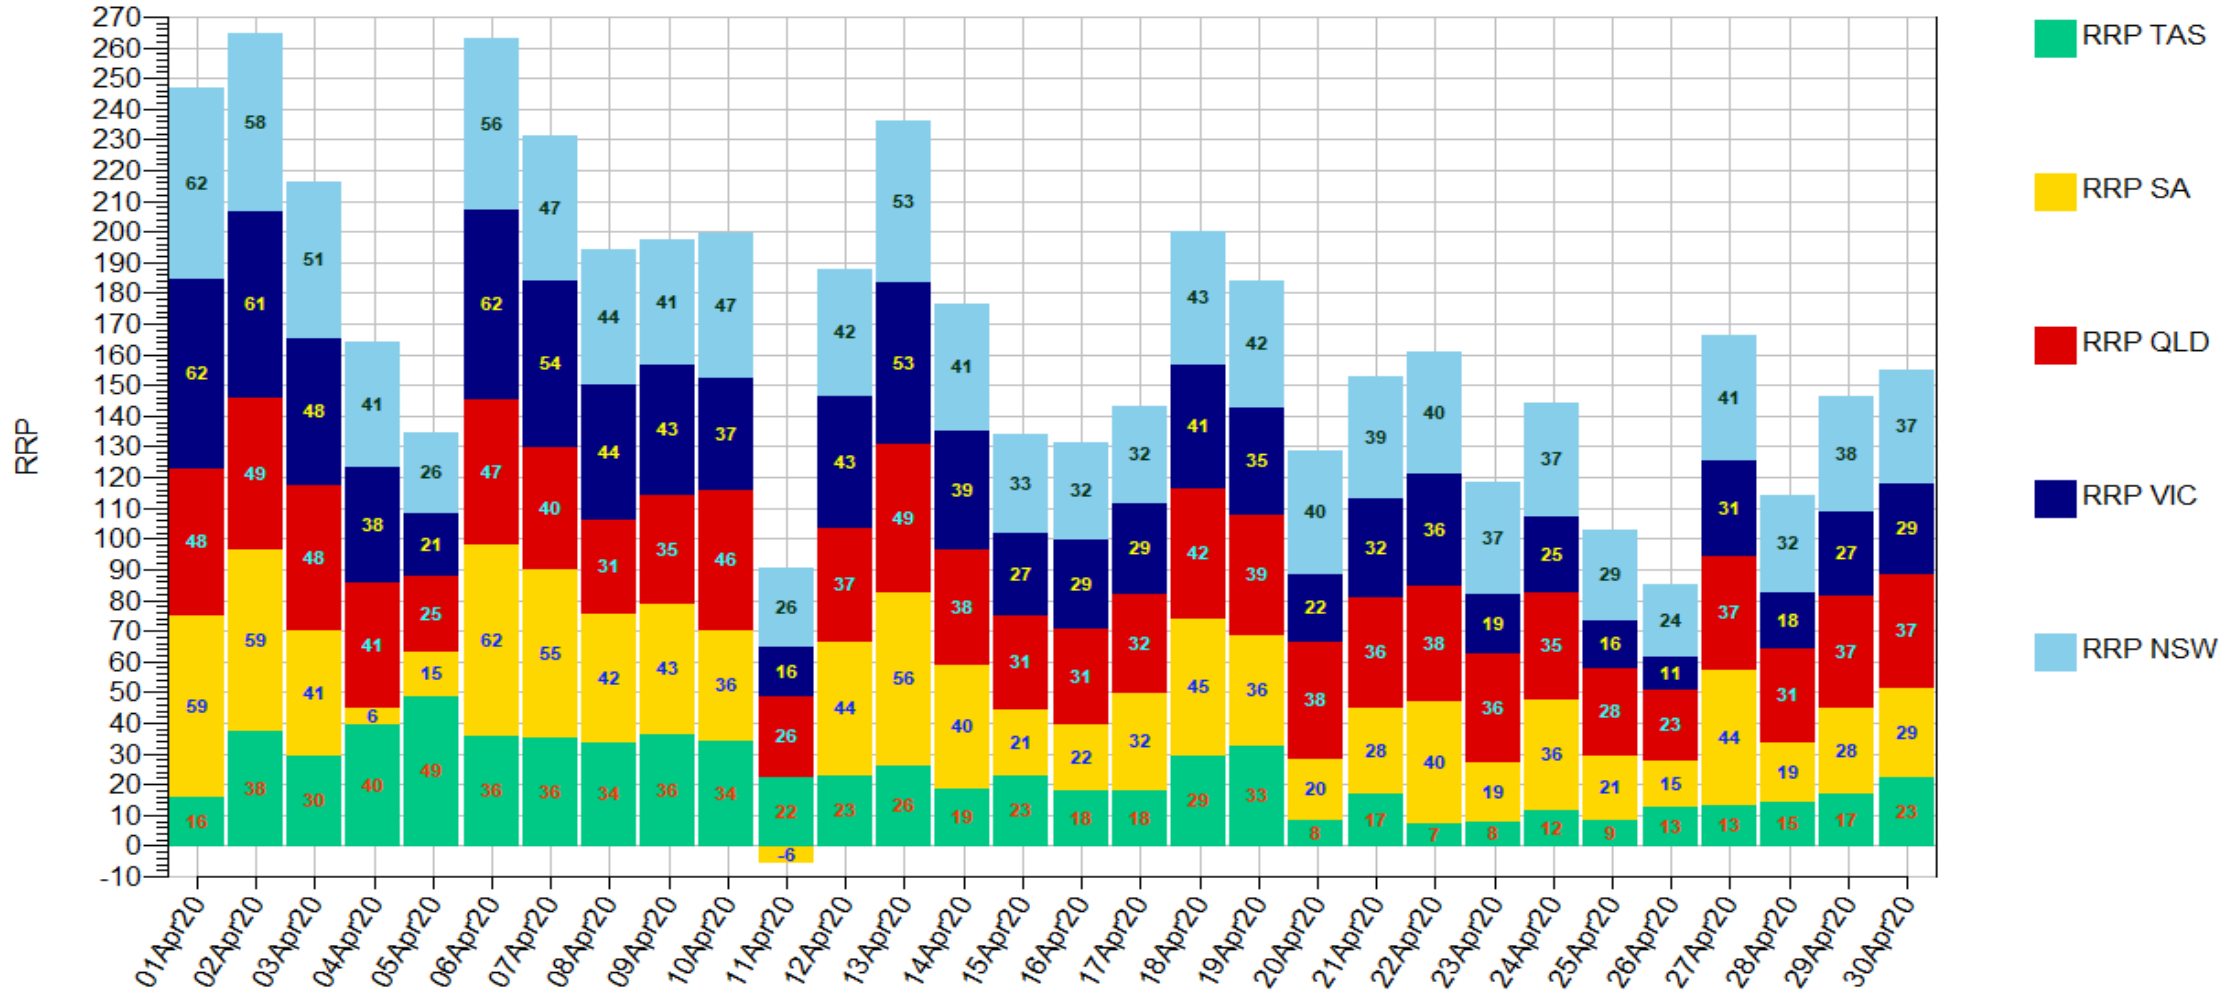

RRP_SeasOfYear_Stack 1999-2020

RRP_SeasOfYear_Stack 1999-2014

RRP_SeasOfYear_Stack 2015-2020

RRP_SeasOfYear_Line 1999-2020

RRP_SeasOfYear_Line 1999-2014

RRP_SeasOfYear_Line 2015-2020

RRP_SeasOfYear_Scale 1999-2020

RRP_SeasOfYear_Scale 1999-2014

RRP_SeasOfYear_Scale 2015-2020

RRP_L7Day30_Stack

RRP_L7Day30_Line

RRP_L15Day30_Stack

Data source:

RRP_L15Day30_Line

Data source:

RRP_L30Day30_Stack

RRP_L30Day30_Line

Data source:

RRP_L90Day30_Stack

RRP_L90Day30_Line

RRP_L120Day30_Stack

Data source:

RRP_L120Day30_Line

Data source:

RRP_L30Day_Stack

Data source:

RRP_L30Day_Line

RRP_L26Week_Stack

Data source:

RRP_L26Week_Line

RRP_L30Month_Stack