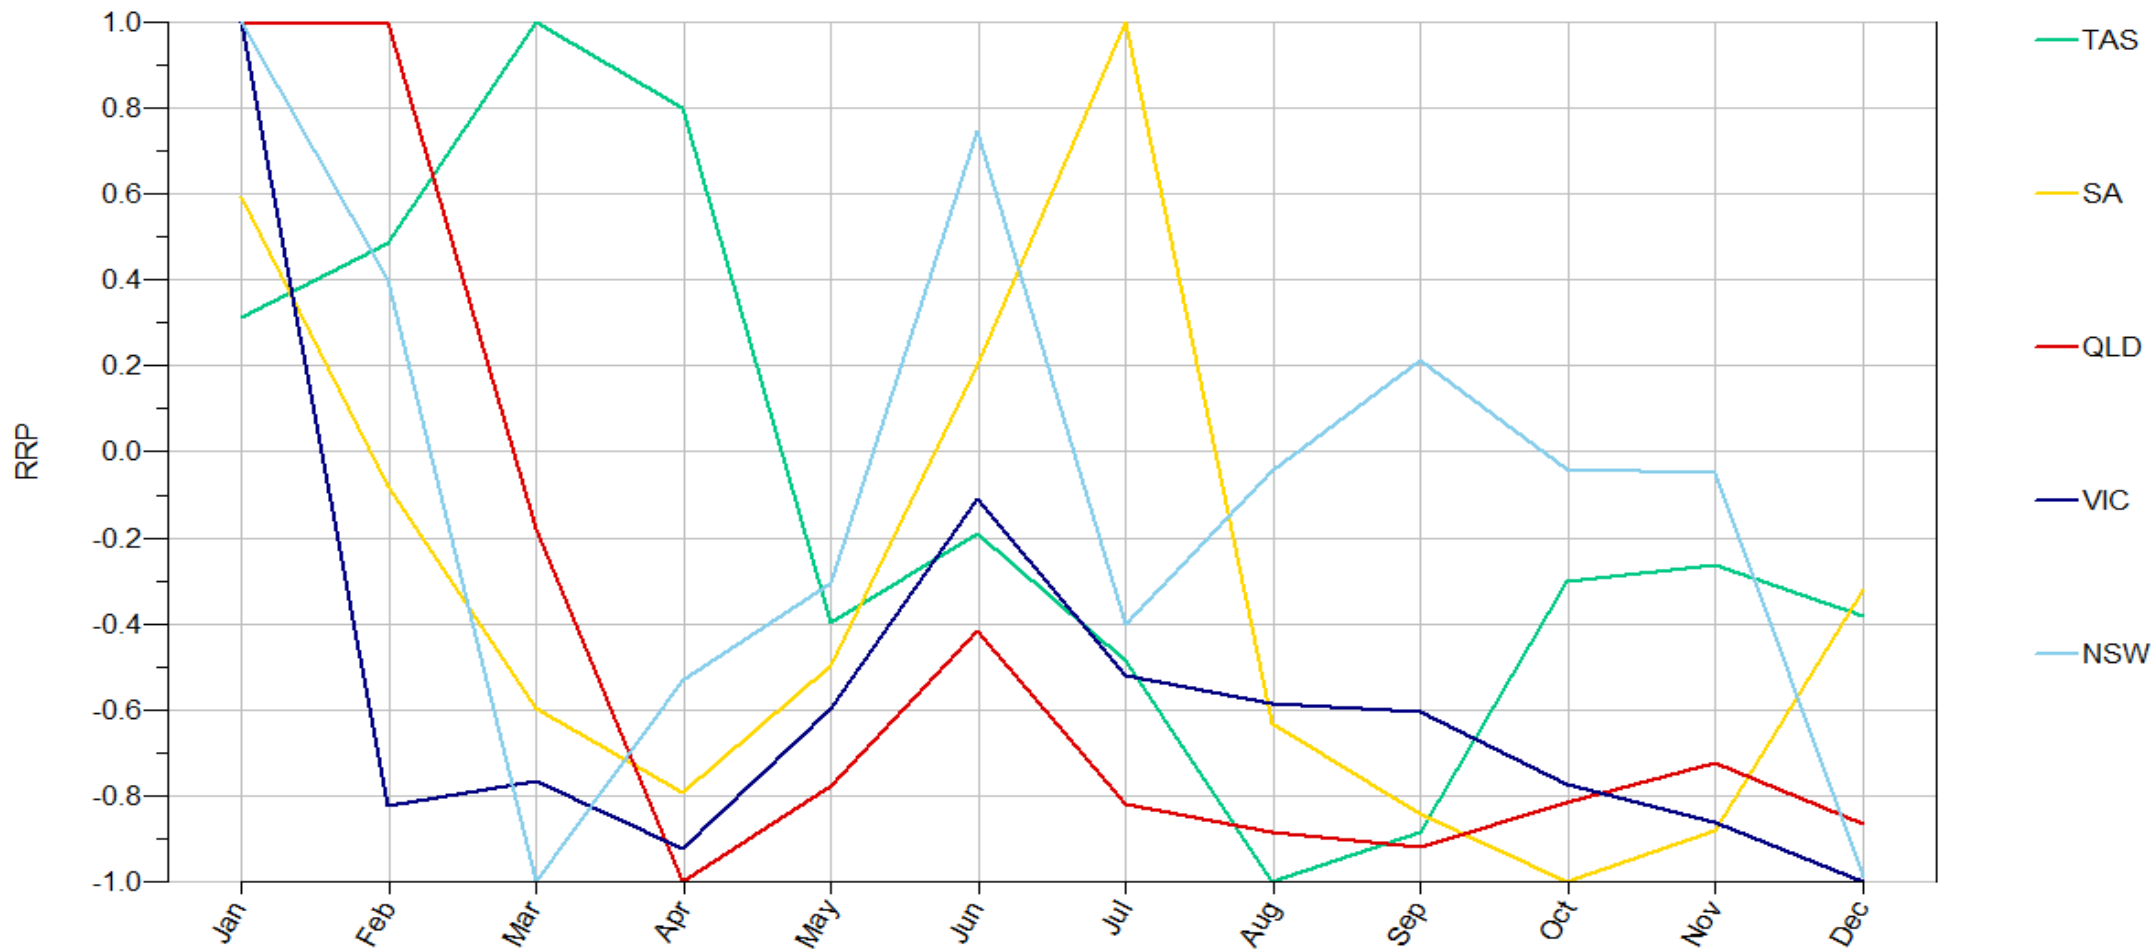

RRP_DayOfWeek_Stack 1999-2014

Data source:

RRP_DayOfWeek_Stack 2015-2020

RRP_DayOfWeek_Line 1999-2020

RRP_DayOfWeek_Line 1999-2014

RRP_DayOfWeek_Line 2015-2020

Data source:

RRP_DayOfWeek_Scale 1999-2020

RRP_WeekOfYear_Line 1999-2014

RRP_WeekOfYear_Line 2015-2020

RRP_WeekOfYear_Scale 1999-2020

RRP_WeekOfYear_Scale 1999-2014

RRP_WeekOfYear_Scale 2015-2020

RRP_MonthOfYear_Stack 1999-2020

RRP_MonthOfYear_Stack 1999-2014

RRP_MonthOfYear_Stack 2015-2020

RRP_MonthOfYear_Line 1999-2020

RRP_MonthOfYear_Line 1999-2014

RRP_MonthOfYear_Line 2015-2020

RRP_MonthOfYear_Scale 1999-2020

RRP_MonthOfYear_Scale 1999-2014

RRP_MonthOfYear_Scale 2015-2020

RRP_SeasOfYear_Stack 1999-2020

RRP_SeasOfYear_Stack 1999-2014

RRP_SeasOfYear_Stack 2015-2020

RRP_SeasOfYear_Line 1999-2020

RRP_SeasOfYear_Line 1999-2014

RRP_SeasOfYear_Line 2015-2020

RRP_SeasOfYear_Scale 1999-2020