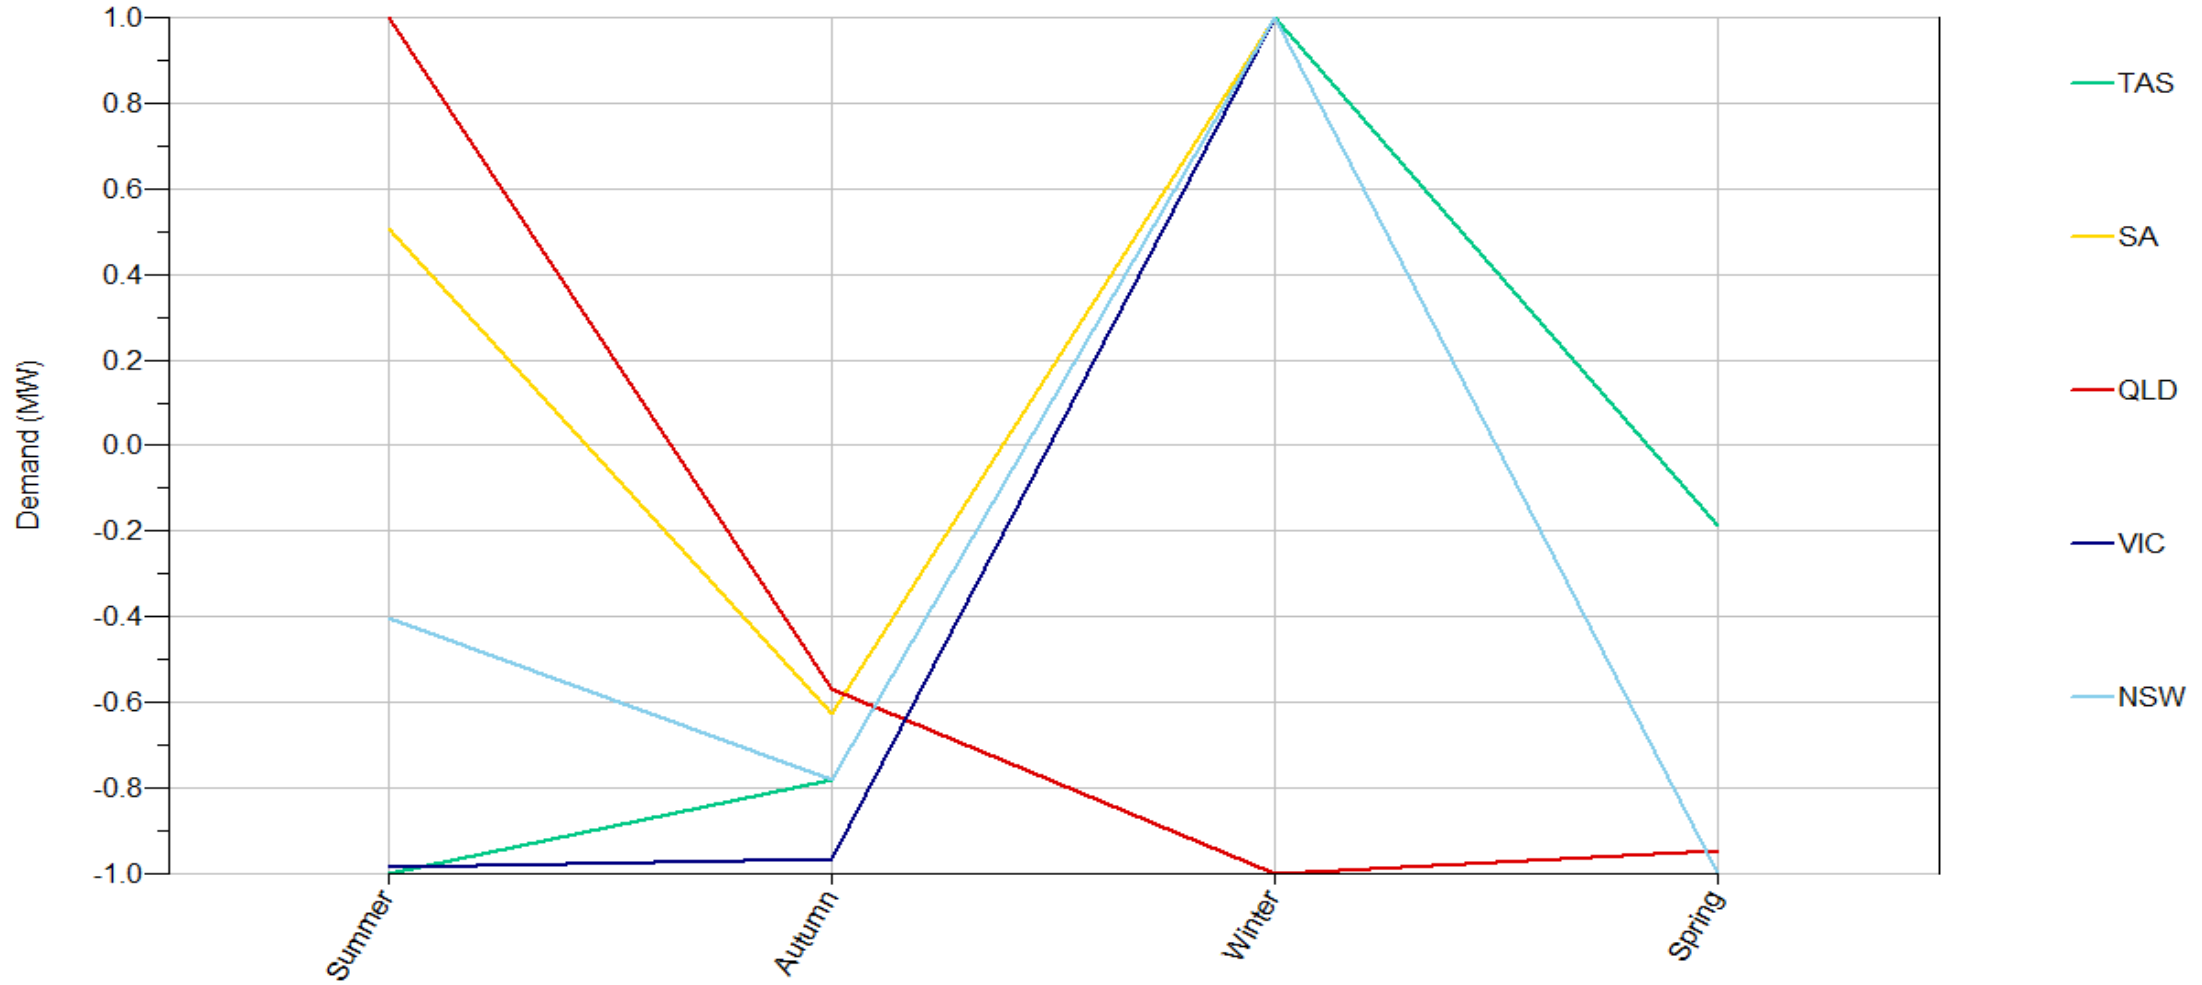

Demand_MonthOfYear_Scale 1999-2014

Demand_MonthOfYear_Scale 2015-2020

Demand_SeasOfYear_Stack 1999-2020

Demand_SeasOfYear_Stack 1999-2014

Demand_SeasOfYear_Stack 2015-2020

Demand_SeasOfYear_Line 1999-2020

Demand_SeasOfYear_Line 1999-2014

Demand_SeasOfYear_Line 2015-2020

Demand_SeasOfYear_Scale 1999-2020

Demand_SeasOfYear_Scale 1999-2014

Demand_SeasOfYear_Scale 2015-2020

Demand_L7Day30_Stack

Demand_L7Day30_Line

Demand_L15Day30_Stack

Demand_L15Day30_Line