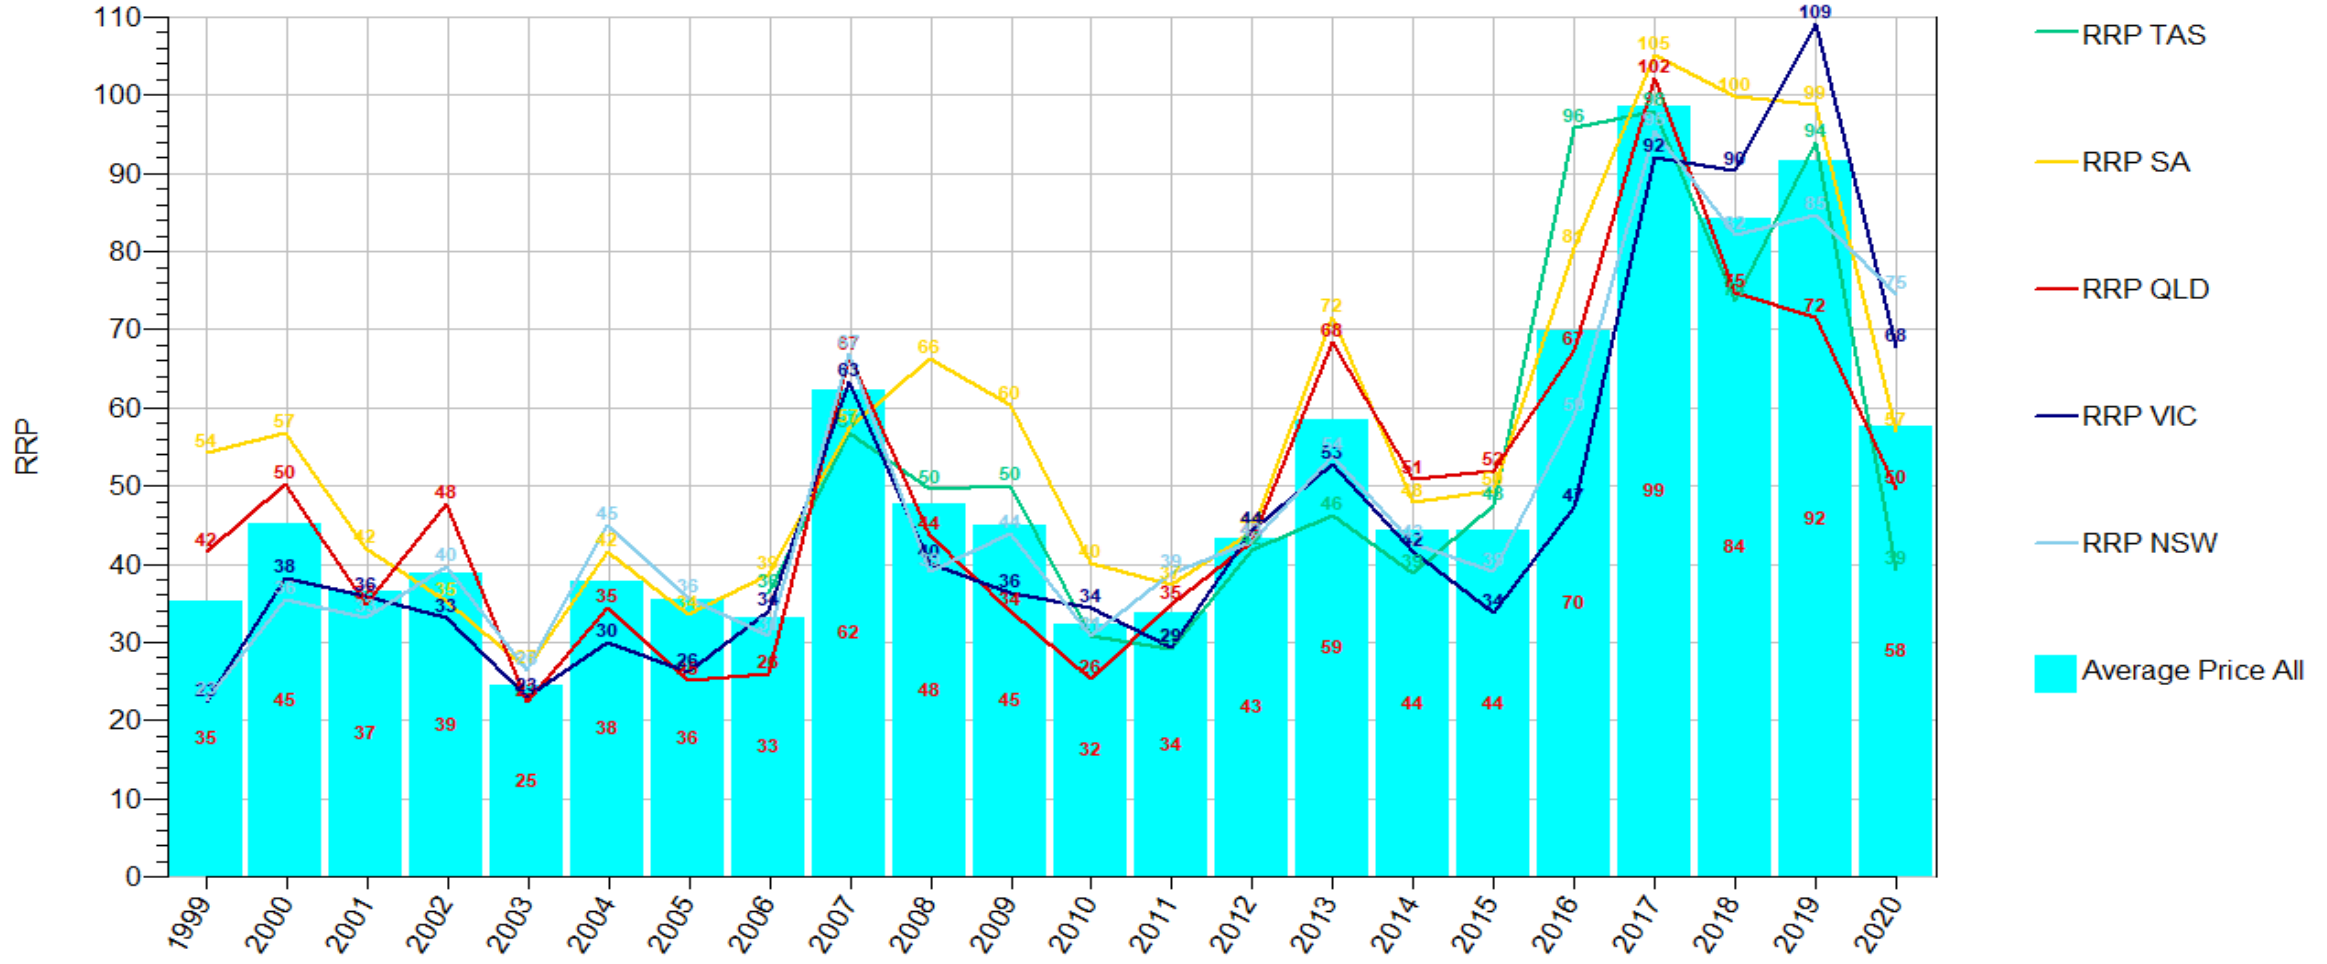

Data source:

RRP_Week_Line

RRP_Month_Stack

Data source:

RRP_Month_Line

RRP_Quarter_Stack

Data source:

RRP_Quarter_Line

RRP_Year_Stack

RRP_Year_Clust

Data source:

RRP_Year_Line

RRP_ClmYear_Stack

RRP_ClmYear_Clust

RRP_ClmYear_Line

RRP_YearSeas_Stack

Data source:

RRP_YearSeas_Line

RRP_Summer_Line

RRP_Summer_Stack

RRP_Autumn_Line

RRP_Autumn_Stack

RRP_Winter_Line

RRP_Winter_Stack

RRP_Spring_Line

RRP_Spring_Stack

Data source:

RRP_HourOfDay_Stack 1999-2020

RRP_HourOfDay_Stack 1999-2014

Data source:

RRP_HourOfDay_Stack 2015-2020

Data source: