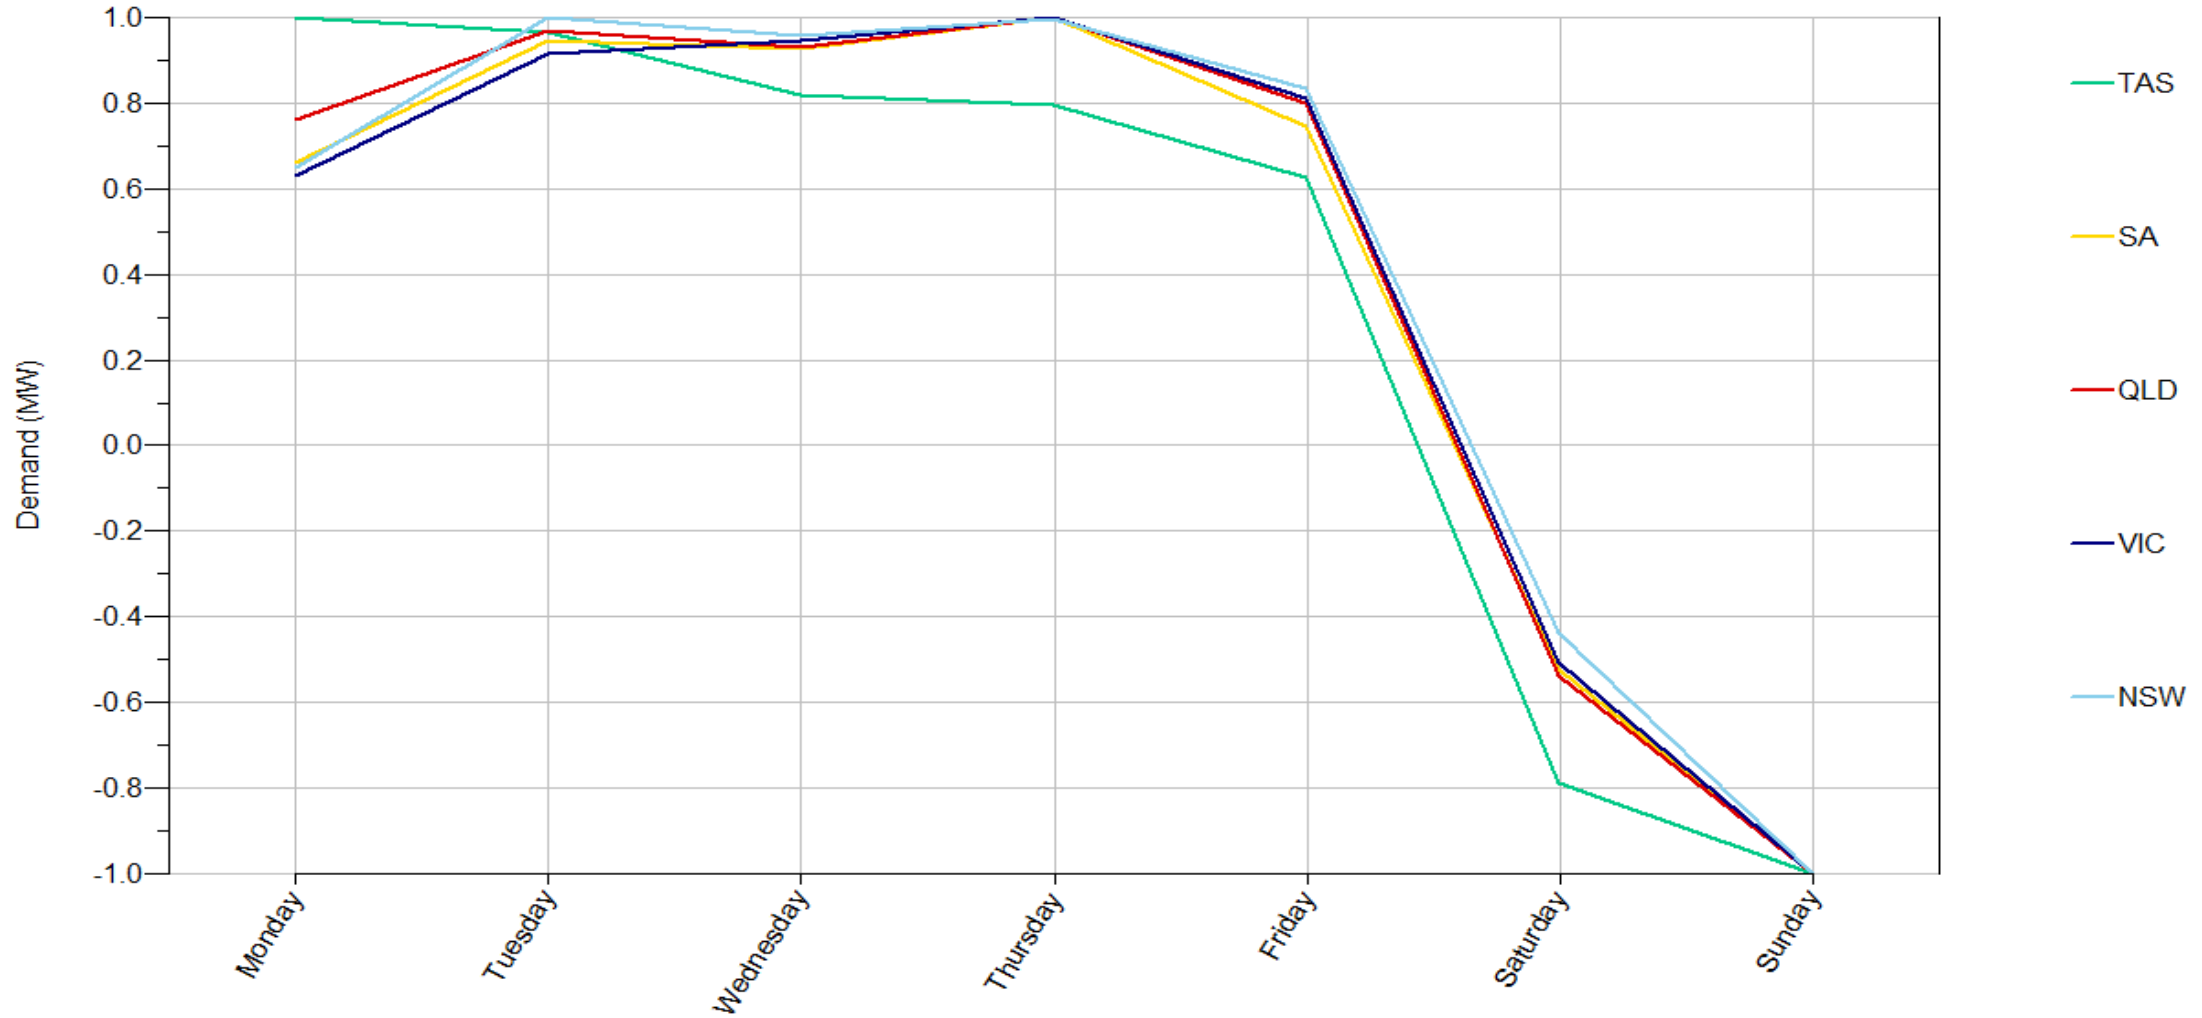

Demand_HourOfDay_Stack 1999-2020

Demand_HourOfDay_Stack 1999-2014

Demand_HourOfDay_Stack 2015-2020

Demand_HourOfDay_Line 1999-2020

Demand_HourOfDay_Line 1999-2014

Demand_HourOfDay_Line 2015-2020

Demand_HourOfDay_Scale 1999-2020

Demand_HourOfDay_Scale 1999-2014

Demand_HourOfDay_Scale 2015-2020

Demand_DayOfWeek_Stack 1999-2020

Demand_DayOfWeek_Stack 1999-2014

Demand_DayOfWeek_Stack 2015-2020

Demand_DayOfWeek_Line 1999-2020

Demand_DayOfWeek_Line 1999-2014

Demand_DayOfWeek_Line 2015-2020

Demand_DayOfWeek_Scale 1999-2020

Demand_DayOfWeek_Scale 1999-2014

Demand_DayOfWeek_Scale 2015-2020

Demand_WeekOfYear_Stack 1999-2020

Demand_WeekOfYear_Stack 1999-2014

Demand_WeekOfYear_Stack 2015-2020