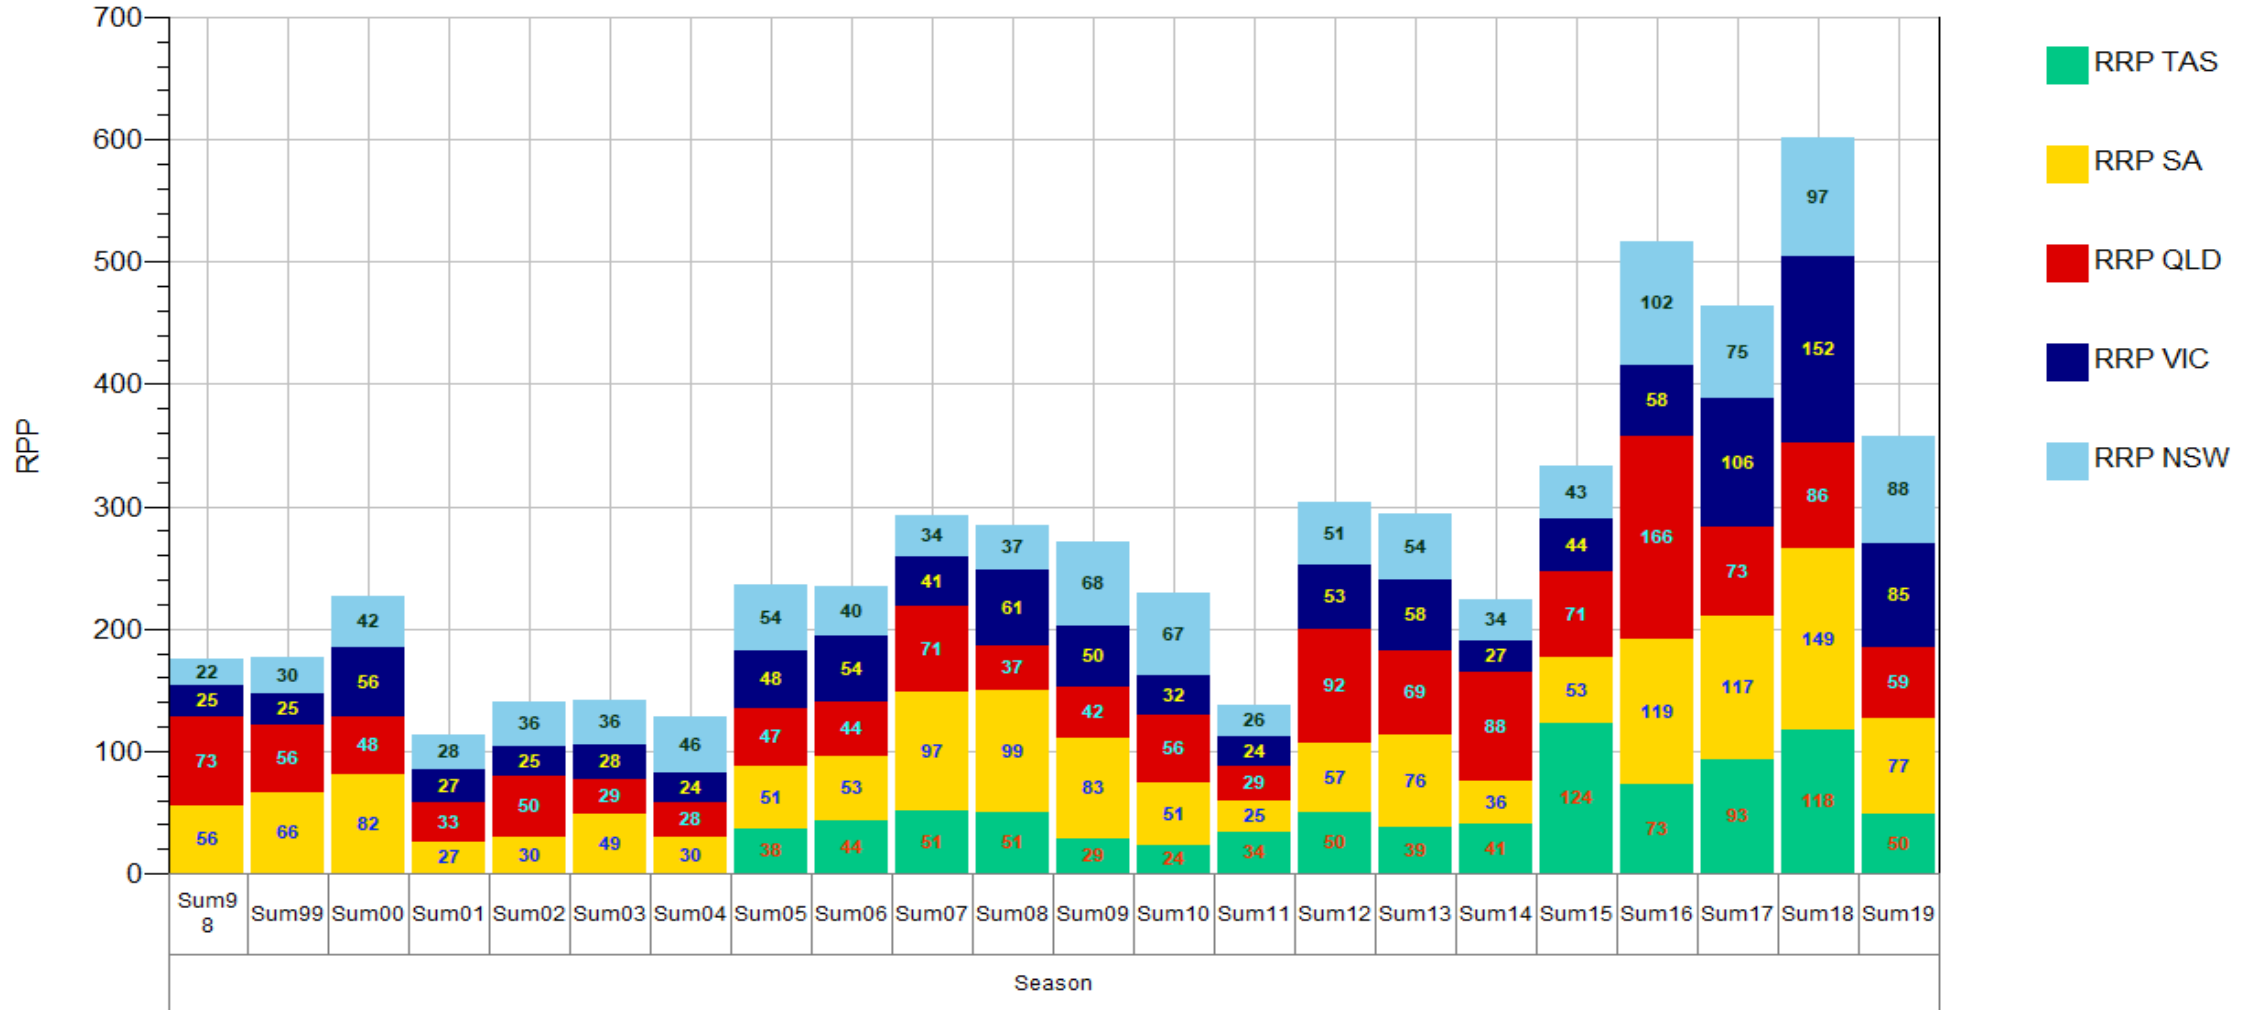

RRP_Year_Stack

RRP_Year_Clust

Data source:

RRP_Year_Line

RRP_ClmYear_Stack

RRP_ClmYear_Clust

RRP_ClmYear_Line

RRP_YearSeas_Stack

Data source:

RRP_YearSeas_Line

RRP_Summer_Line

RRP_Summer_Stack

RRP_Autumn_Line

RRP_Autumn_Stack

RRP_Winter_Line

RRP_Winter_Stack

RRP_Spring_Line

RRP_Spring_Stack

Data source:

RRP_HourOfDay_Stack 1999-2020

RRP_HourOfDay_Stack 1999-2014

Data source:

RRP_HourOfDay_Stack 2015-2020

Data source:

RRP_HourOfDay_Line 1999-2020

RRP_HourOfDay_Line 1999-2014

RRP_HourOfDay_Line 2015-2020

RRP_HourOfDay_Scale 1999-2020

RRP_HourOfDay_Scale 1999-2014

RRP_HourOfDay_Scale 2015-2020

RRP_DayOfWeek_Stack 1999-2020