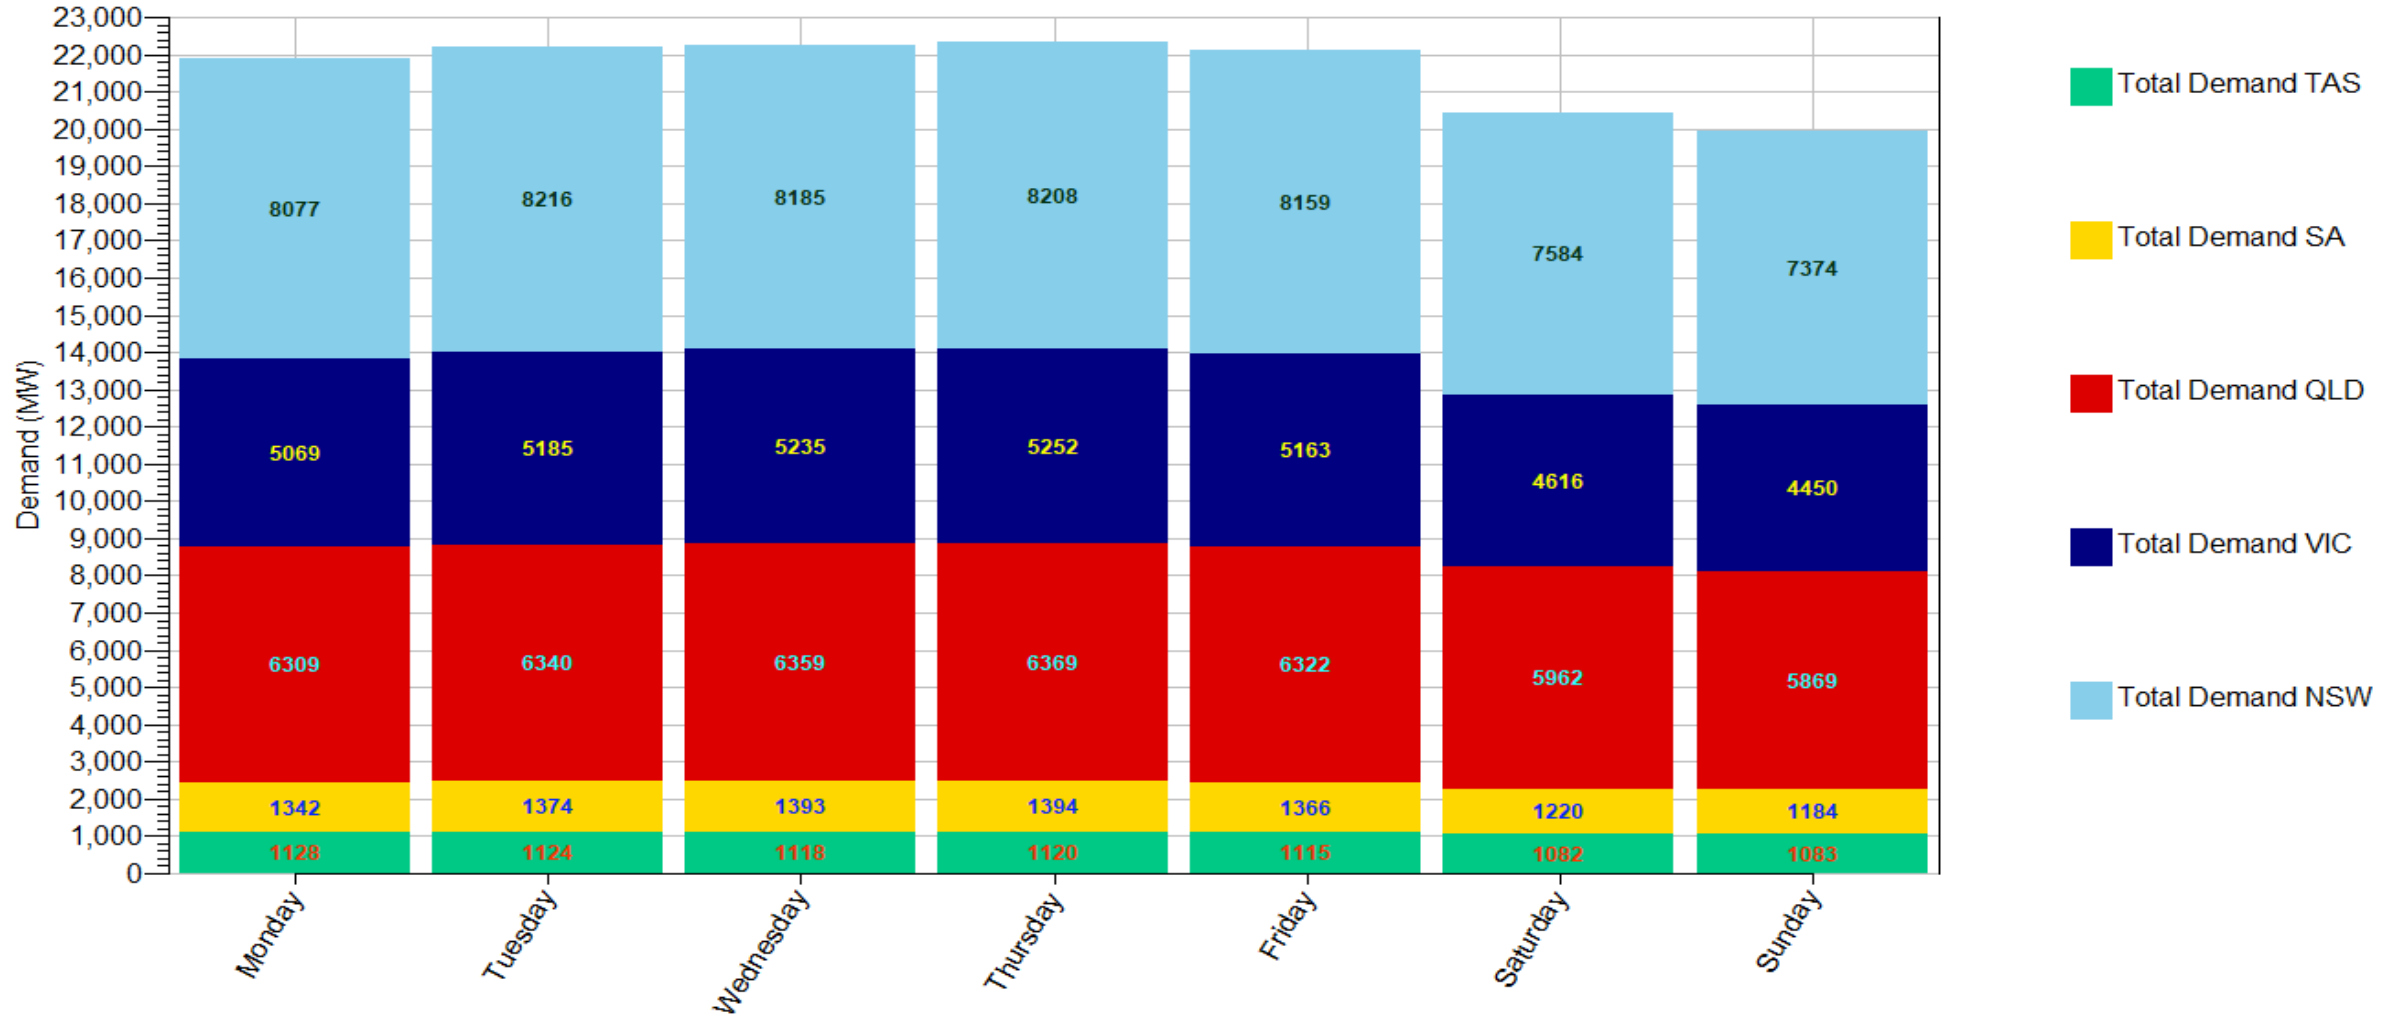

Demand_HourOfDay_Stack 1999-2020

Demand_HourOfDay_Stack 1999-2014

Demand_HourOfDay_Stack 2015-2020

Demand_HourOfDay_Line 1999-2020

Demand_HourOfDay_Line 1999-2014

Demand_HourOfDay_Line 2015-2020

Demand_HourOfDay_Scale 1999-2020

Demand_HourOfDay_Scale 1999-2014

Demand_HourOfDay_Scale 2015-2020

Demand_DayOfWeek_Stack 1999-2020

Demand_DayOfWeek_Stack 1999-2014

Demand_DayOfWeek_Stack 2015-2020

Demand_DayOfWeek_Line 1999-2020

Demand_DayOfWeek_Line 1999-2014

Demand_DayOfWeek_Line 2015-2020

Demand_DayOfWeek_Scale 1999-2020

Demand_DayOfWeek_Scale 1999-2014

Demand_DayOfWeek_Scale 2015-2020

Demand_WeekOfYear_Stack 1999-2020

Demand_WeekOfYear_Stack 1999-2014

Demand_WeekOfYear_Stack 2015-2020