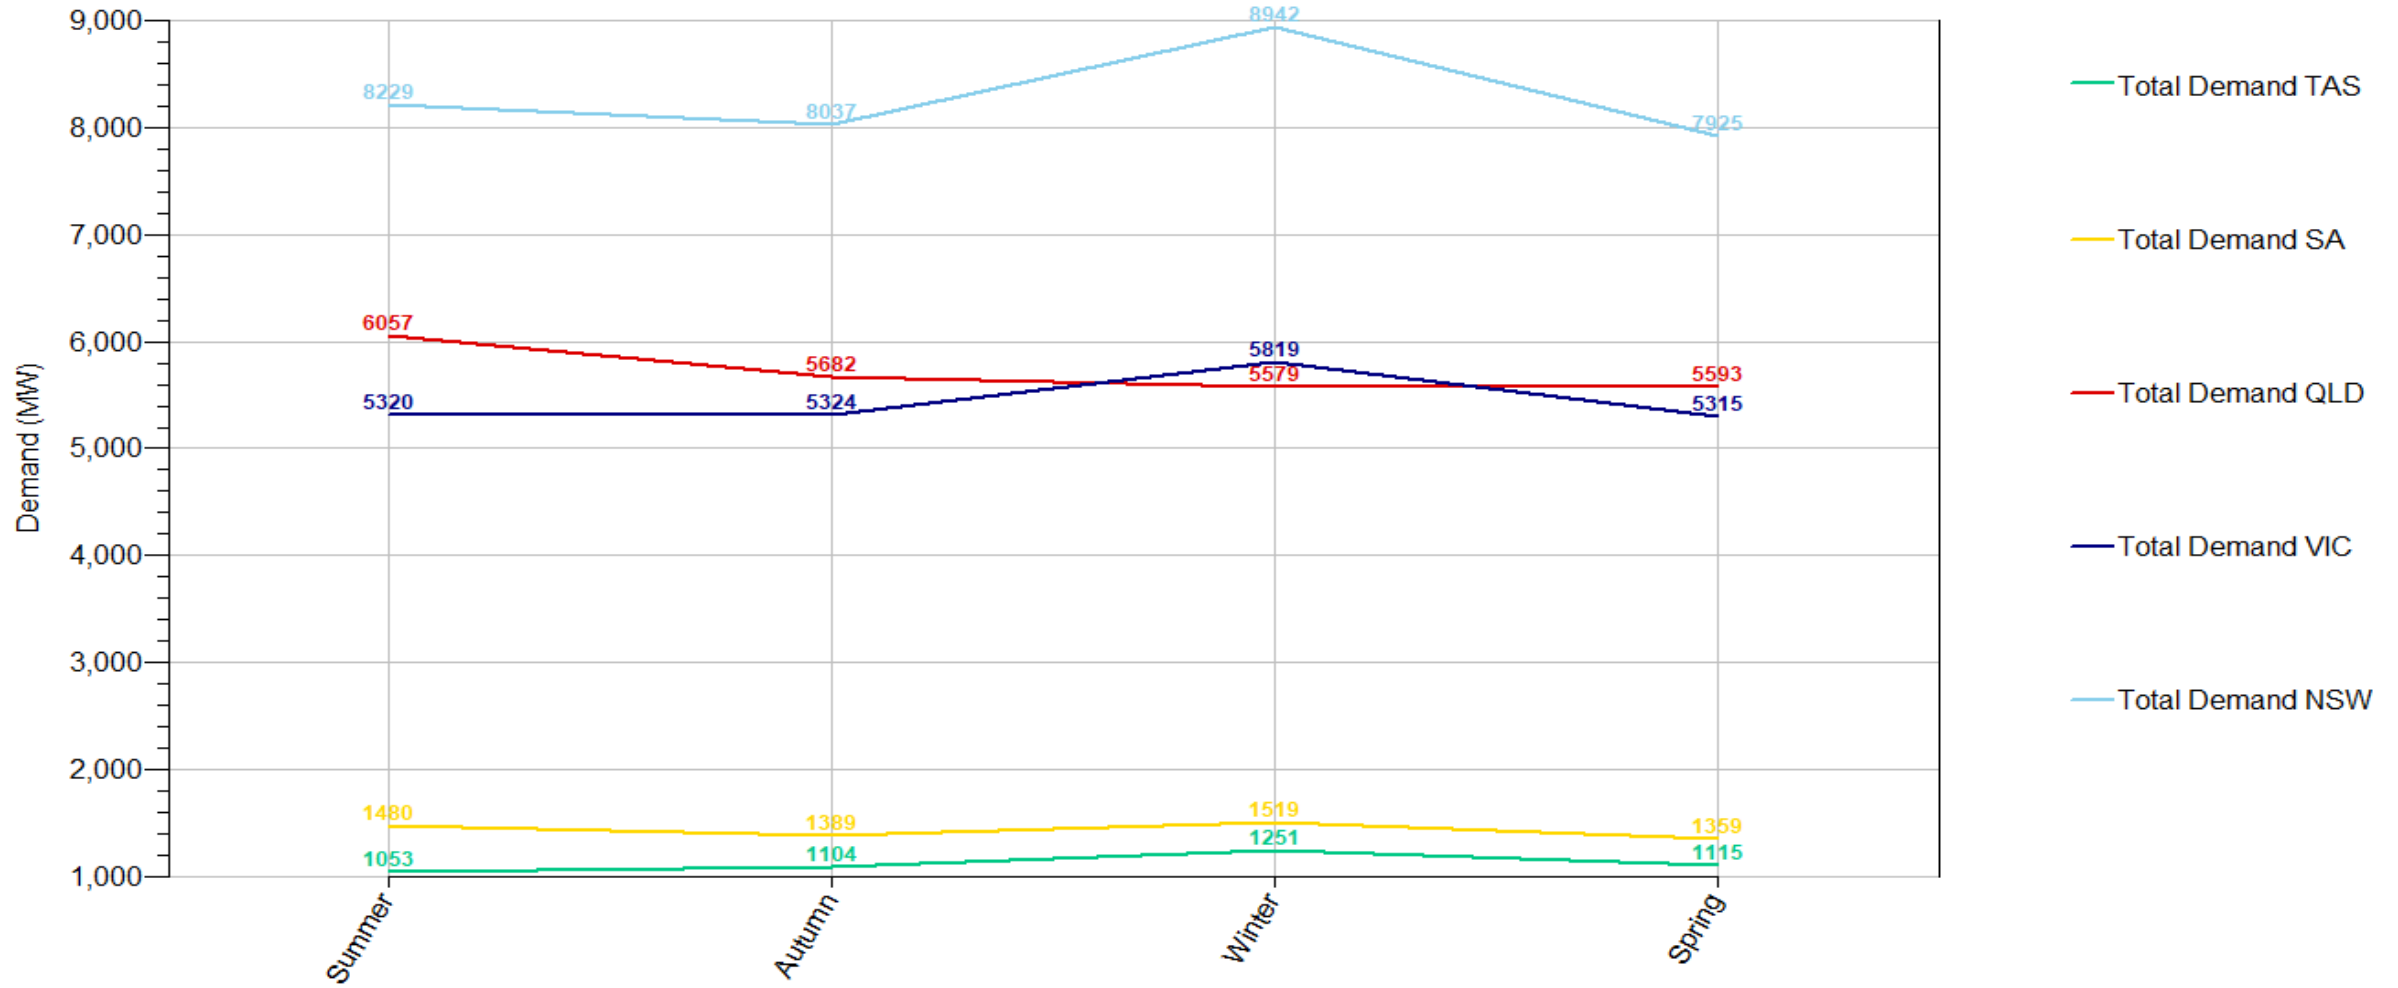

Demand_MonthOfYear_Stack 1999-2014

Demand_MonthOfYear_Stack 2015-2020

Demand_MonthOfYear_Line 1999-2020

Demand_MonthOfYear_Line 1999-2014

Demand_MonthOfYear_Line 2015-2020

Demand_MonthOfYear_Scale 1999-2020

Demand_MonthOfYear_Scale 1999-2014

Demand_MonthOfYear_Scale 2015-2020

Demand_SeasOfYear_Stack 1999-2020

Demand_SeasOfYear_Stack 1999-2014

Demand_SeasOfYear_Stack 2015-2020

Demand_SeasOfYear_Line 1999-2020

Demand_SeasOfYear_Line 1999-2014

Demand_SeasOfYear_Line 2015-2020

Demand_SeasOfYear_Scale 1999-2020

Demand_SeasOfYear_Scale 1999-2014

Demand_SeasOfYear_Scale 2015-2020

Demand_L7Day30_Stack

Demand_L7Day30_Line

Demand_L15Day30_Stack

Demand_L15Day30_Line