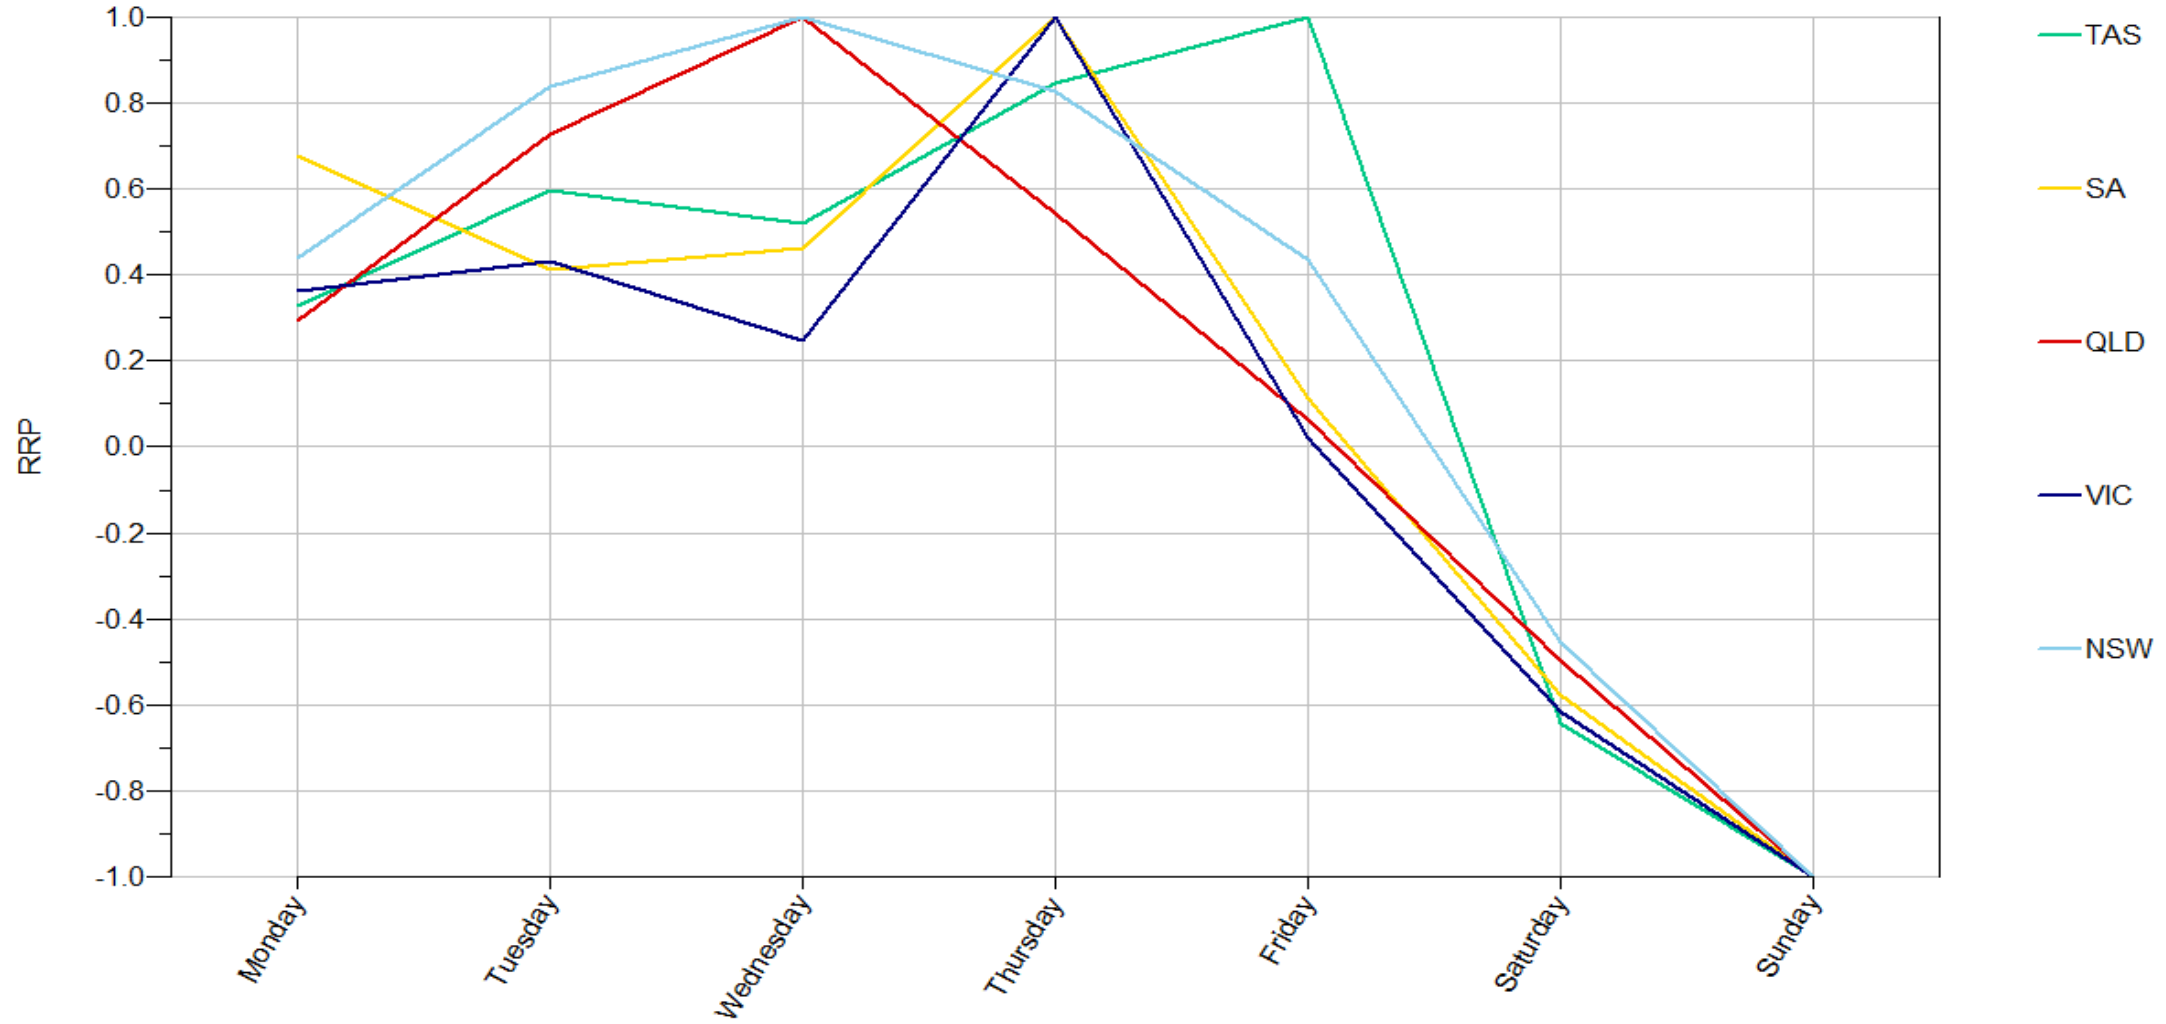

RRP_HourOfDay_Line 1999-2020

RRP_HourOfDay_Line 1999-2014

RRP_HourOfDay_Line 2015-2020

RRP_HourOfDay_Scale 1999-2020

RRP_HourOfDay_Scale 1999-2014

RRP_HourOfDay_Scale 2015-2020

RRP_DayOfWeek_Stack 1999-2020

RRP_DayOfWeek_Stack 1999-2014

Data source:

RRP_DayOfWeek_Stack 2015-2020

RRP_DayOfWeek_Line 1999-2020

RRP_DayOfWeek_Line 1999-2014

RRP_DayOfWeek_Line 2015-2020

Data source:

RRP_DayOfWeek_Scale 1999-2020

RRP_DayOfWeek_Scale 1999-2014

RRP_DayOfWeek_Scale 2015-2020

RRP_WeekOfYear_Stack 1999-2020

RRP_WeekOfYear_Stack 1999-2014

Data source:

RRP_WeekOfYear_Stack 2015-2020

Data source:

RRP_WeekOfYear_Line 1999-2020