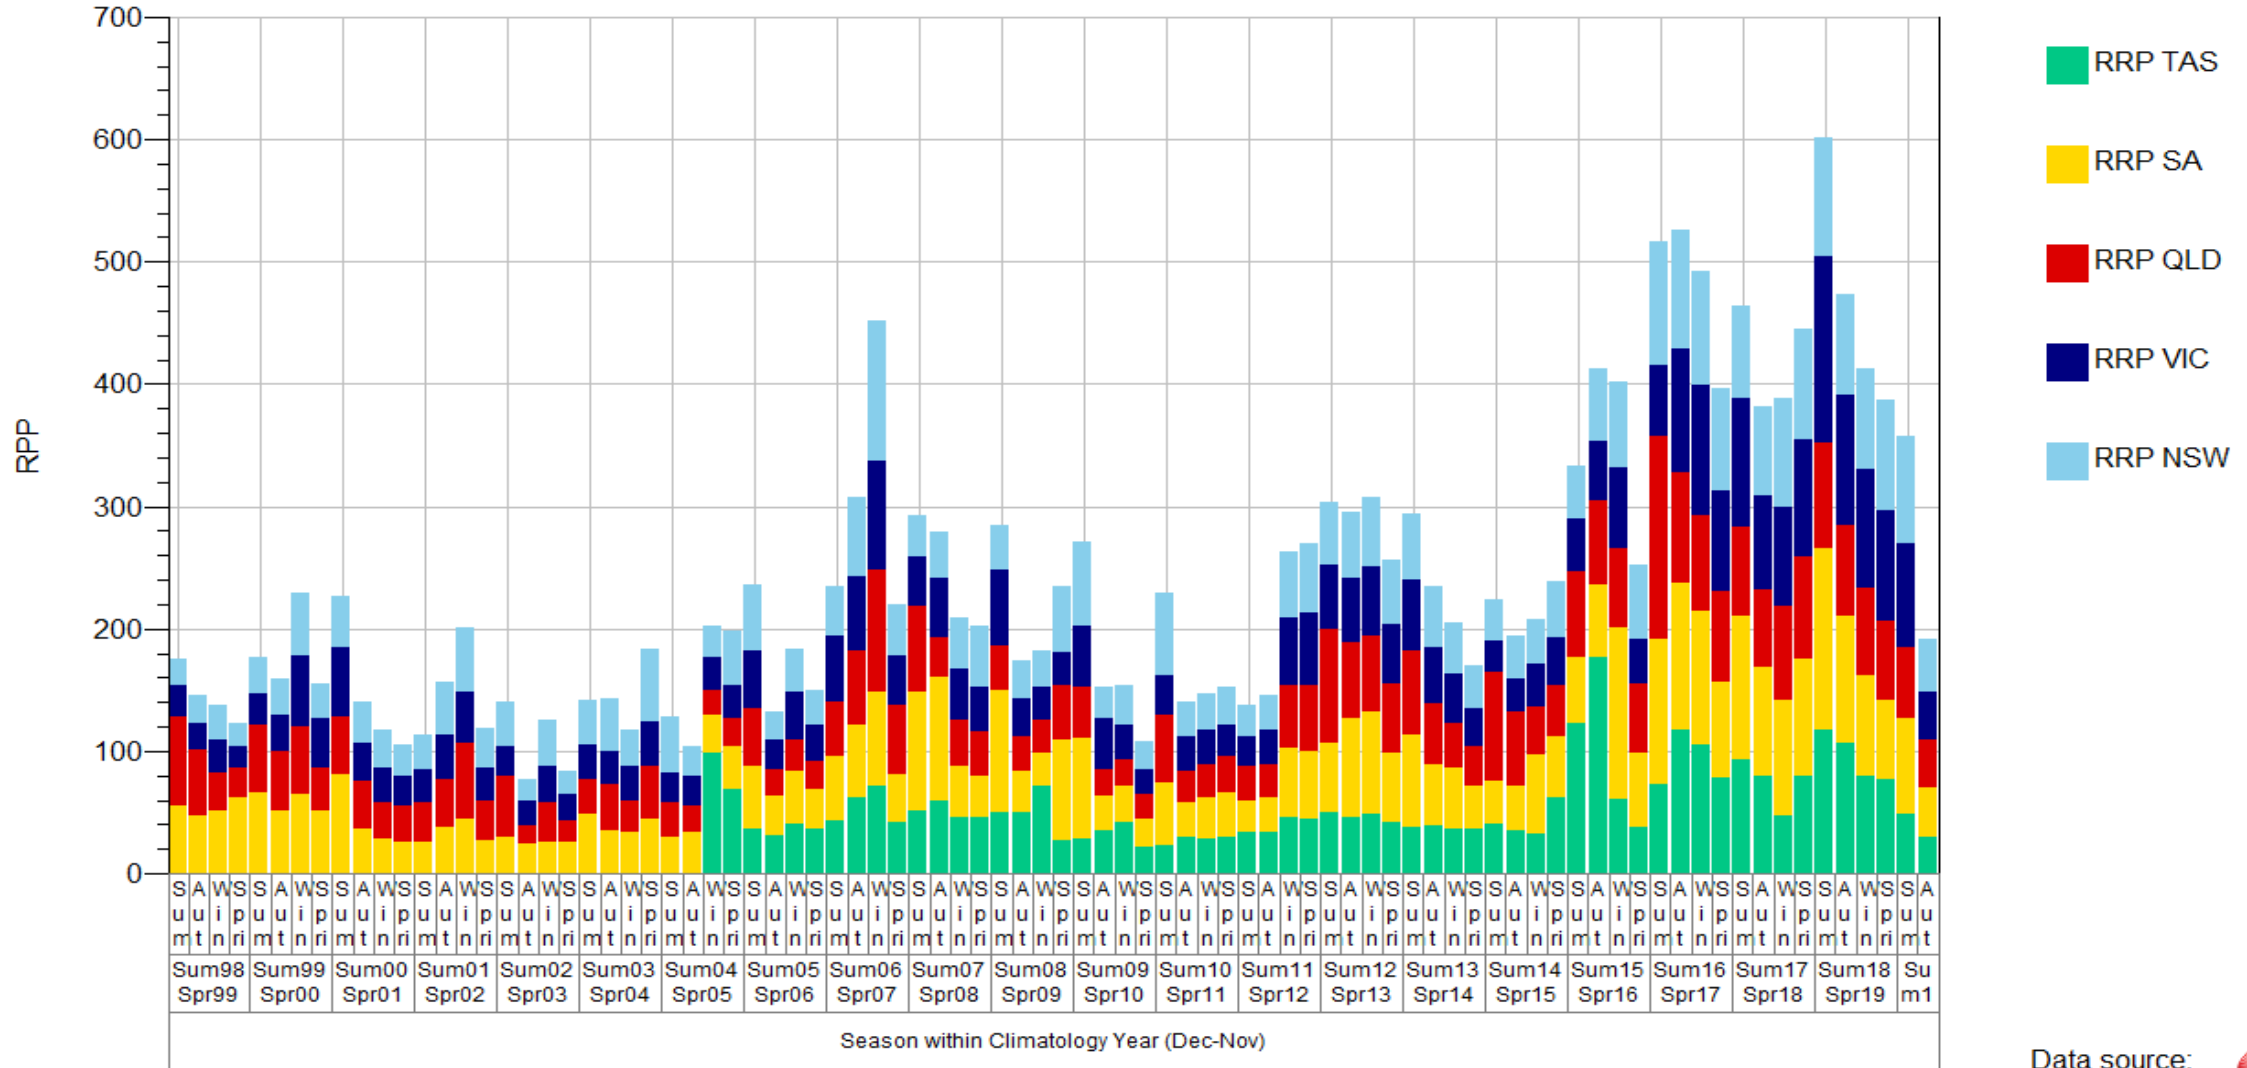

Data source:

RRP_Week_Line

RRP_Month_Stack

Data source:

RRP_Month_Line

RRP_Quarter_Stack

Data source:

RRP_Quarter_Line

RRP_Year_Stack

RRP_Year_Clust

Data source:

RRP_Year_Line

RRP_ClmYear_Stack

RRP_ClmYear_Clust

RRP_ClmYear_Line

RRP_YearSeas_Stack

Data source:

RRP_YearSeas_Line

RRP_Summer_Line

RRP_Summer_Stack

RRP_Autumn_Line

RRP_Autumn_Stack

RRP_Winter_Line

RRP_Winter_Stack

RRP_Spring_Line

RRP_Spring_Stack

Data source:

RRP_HourOfDay_Stack 1999-2020

RRP_HourOfDay_Stack 1999-2014

Data source:

RRP_HourOfDay_Stack 2015-2020

Data source: