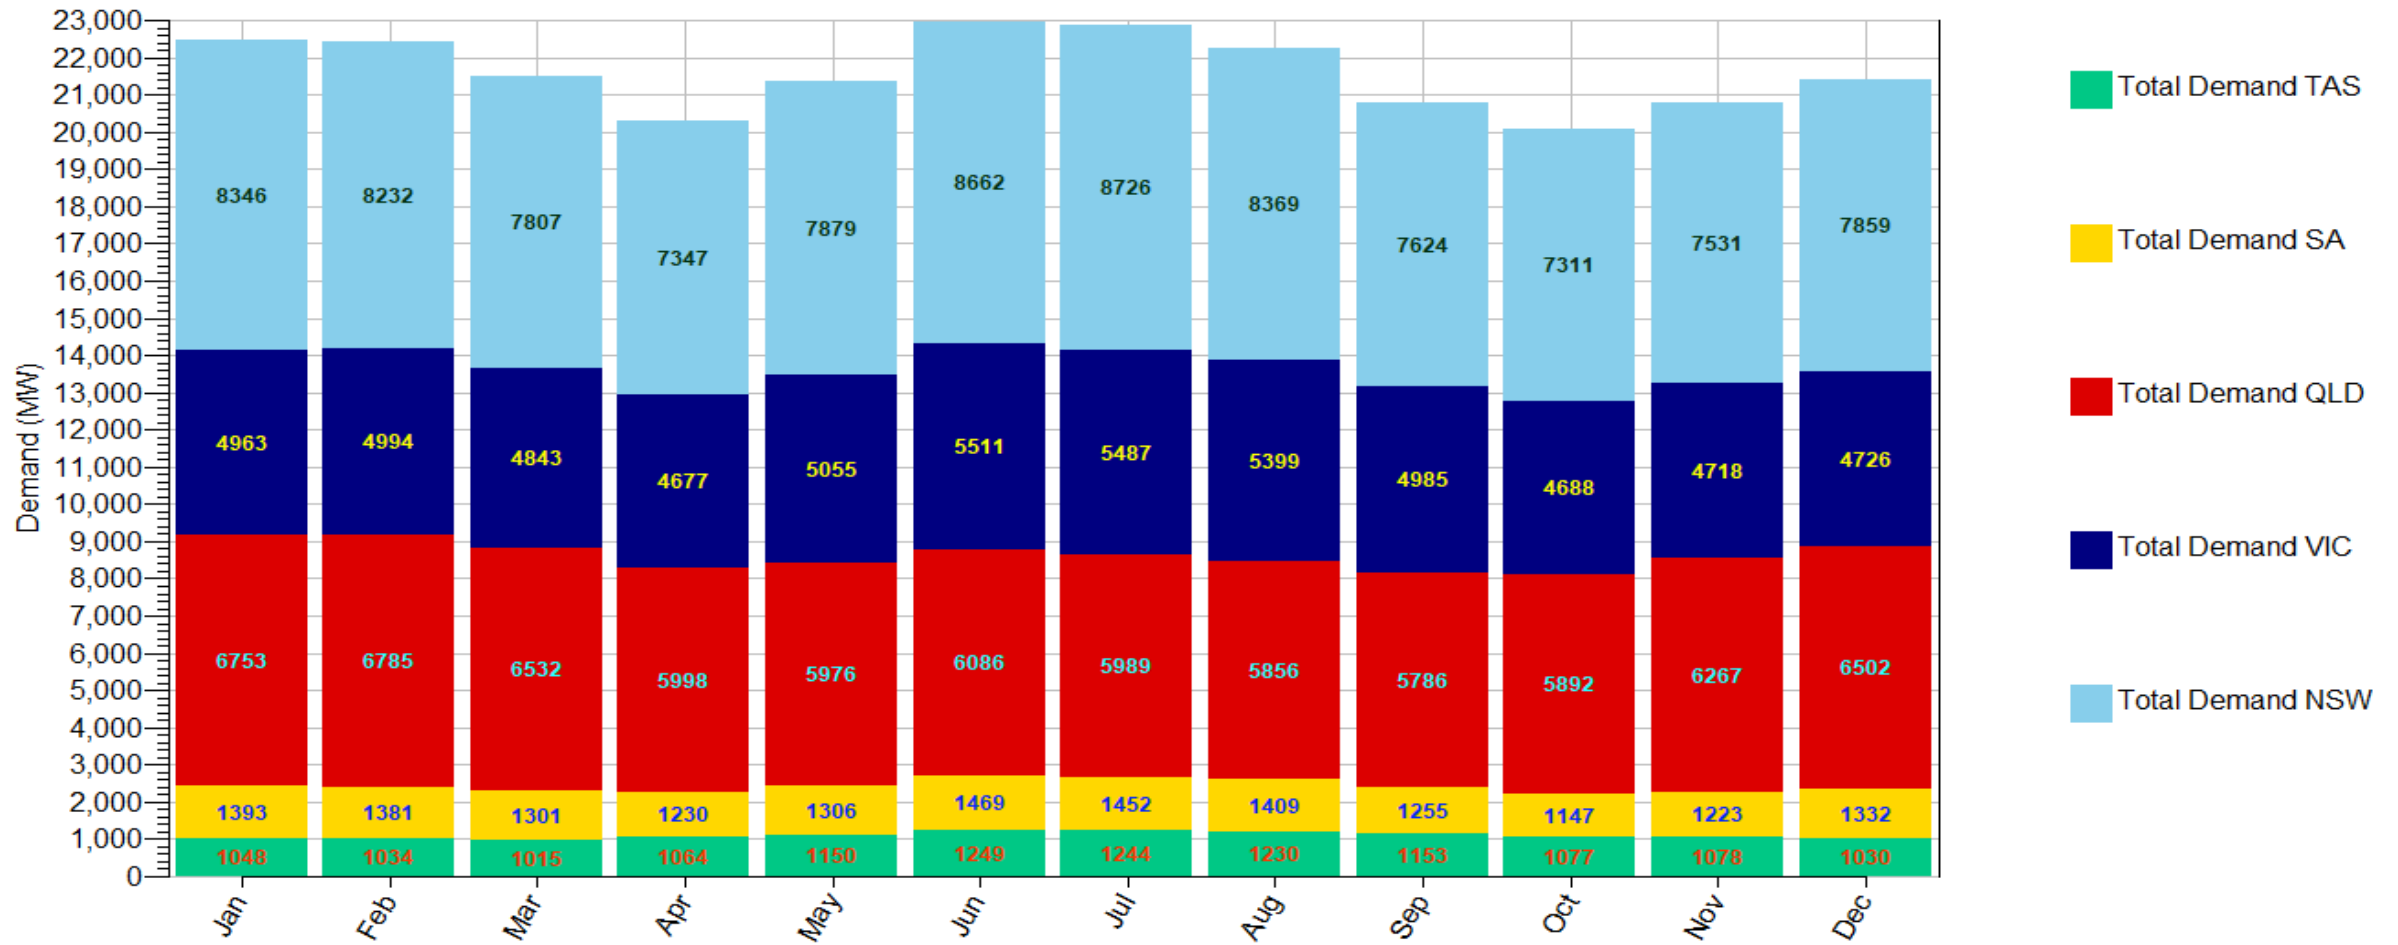

Demand_DayOfWeek_Line 2015-2020

Demand_DayOfWeek_Scale 1999-2020

Demand_DayOfWeek_Scale 1999-2014

Demand_DayOfWeek_Scale 2015-2020

Demand_WeekOfYear_Stack 1999-2020

Demand_WeekOfYear_Stack 1999-2014

Demand_WeekOfYear_Stack 2015-2020

Demand_WeekOfYear_Line 1999-2020

Demand_WeekOfYear_Line 1999-2014

Demand_WeekOfYear_Line 2015-2020

Demand_WeekOfYear_Scale 1999-2020

Demand_WeekOfYear_Scale 1999-2014

Demand_WeekOfYear_Scale 2015-2020

Demand_MonthOfYear_Stack 1999-2020

Demand_MonthOfYear_Stack 1999-2014

Demand_MonthOfYear_Stack 2015-2020

Demand_MonthOfYear_Line 1999-2020

Demand_MonthOfYear_Line 1999-2014

Demand_MonthOfYear_Line 2015-2020

Demand_MonthOfYear_Scale 1999-2020