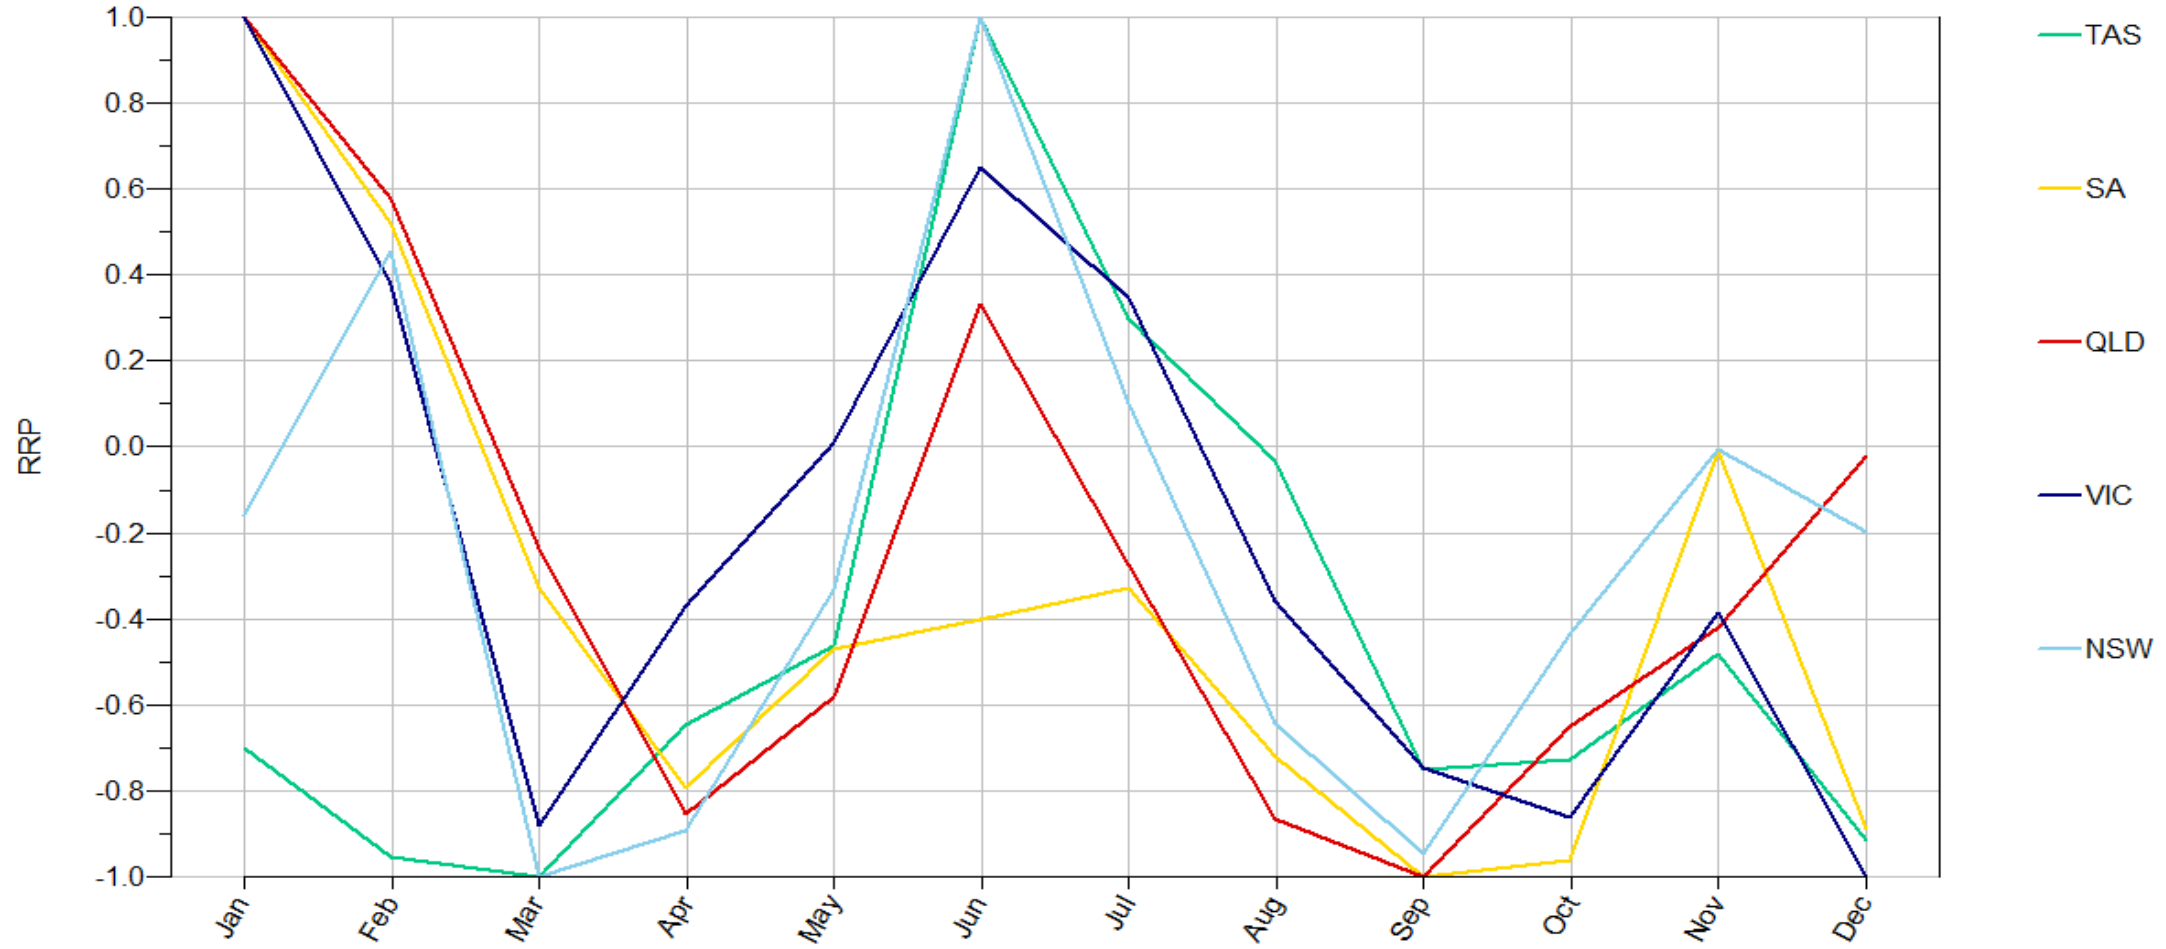

RRP_DayOfWeek_Stack 1999-2014

Data source:

RRP_DayOfWeek_Stack 2015-2020

RRP_DayOfWeek_Line 1999-2020

RRP_DayOfWeek_Line 1999-2014

RRP_DayOfWeek_Line 2015-2020

Data source:

RRP_DayOfWeek_Scale 1999-2020

RRP_WeekOfYear_Line 1999-2014

RRP_WeekOfYear_Line 2015-2020

RRP_WeekOfYear_Scale 1999-2020

RRP_WeekOfYear_Scale 1999-2014

RRP_WeekOfYear_Scale 2015-2020

RRP_MonthOfYear_Stack 1999-2020

RRP_MonthOfYear_Stack 1999-2014

RRP_MonthOfYear_Stack 2015-2020

RRP_MonthOfYear_Line 1999-2020

RRP_MonthOfYear_Line 1999-2014

RRP_MonthOfYear_Line 2015-2020

RRP_MonthOfYear_Scale 1999-2020

RRP_MonthOfYear_Scale 1999-2014

RRP_MonthOfYear_Scale 2015-2020

RRP_SeasOfYear_Stack 1999-2020

RRP_SeasOfYear_Stack 1999-2014

RRP_SeasOfYear_Stack 2015-2020

RRP_SeasOfYear_Line 1999-2020

RRP_SeasOfYear_Line 1999-2014

RRP_SeasOfYear_Line 2015-2020

RRP_SeasOfYear_Scale 1999-2020