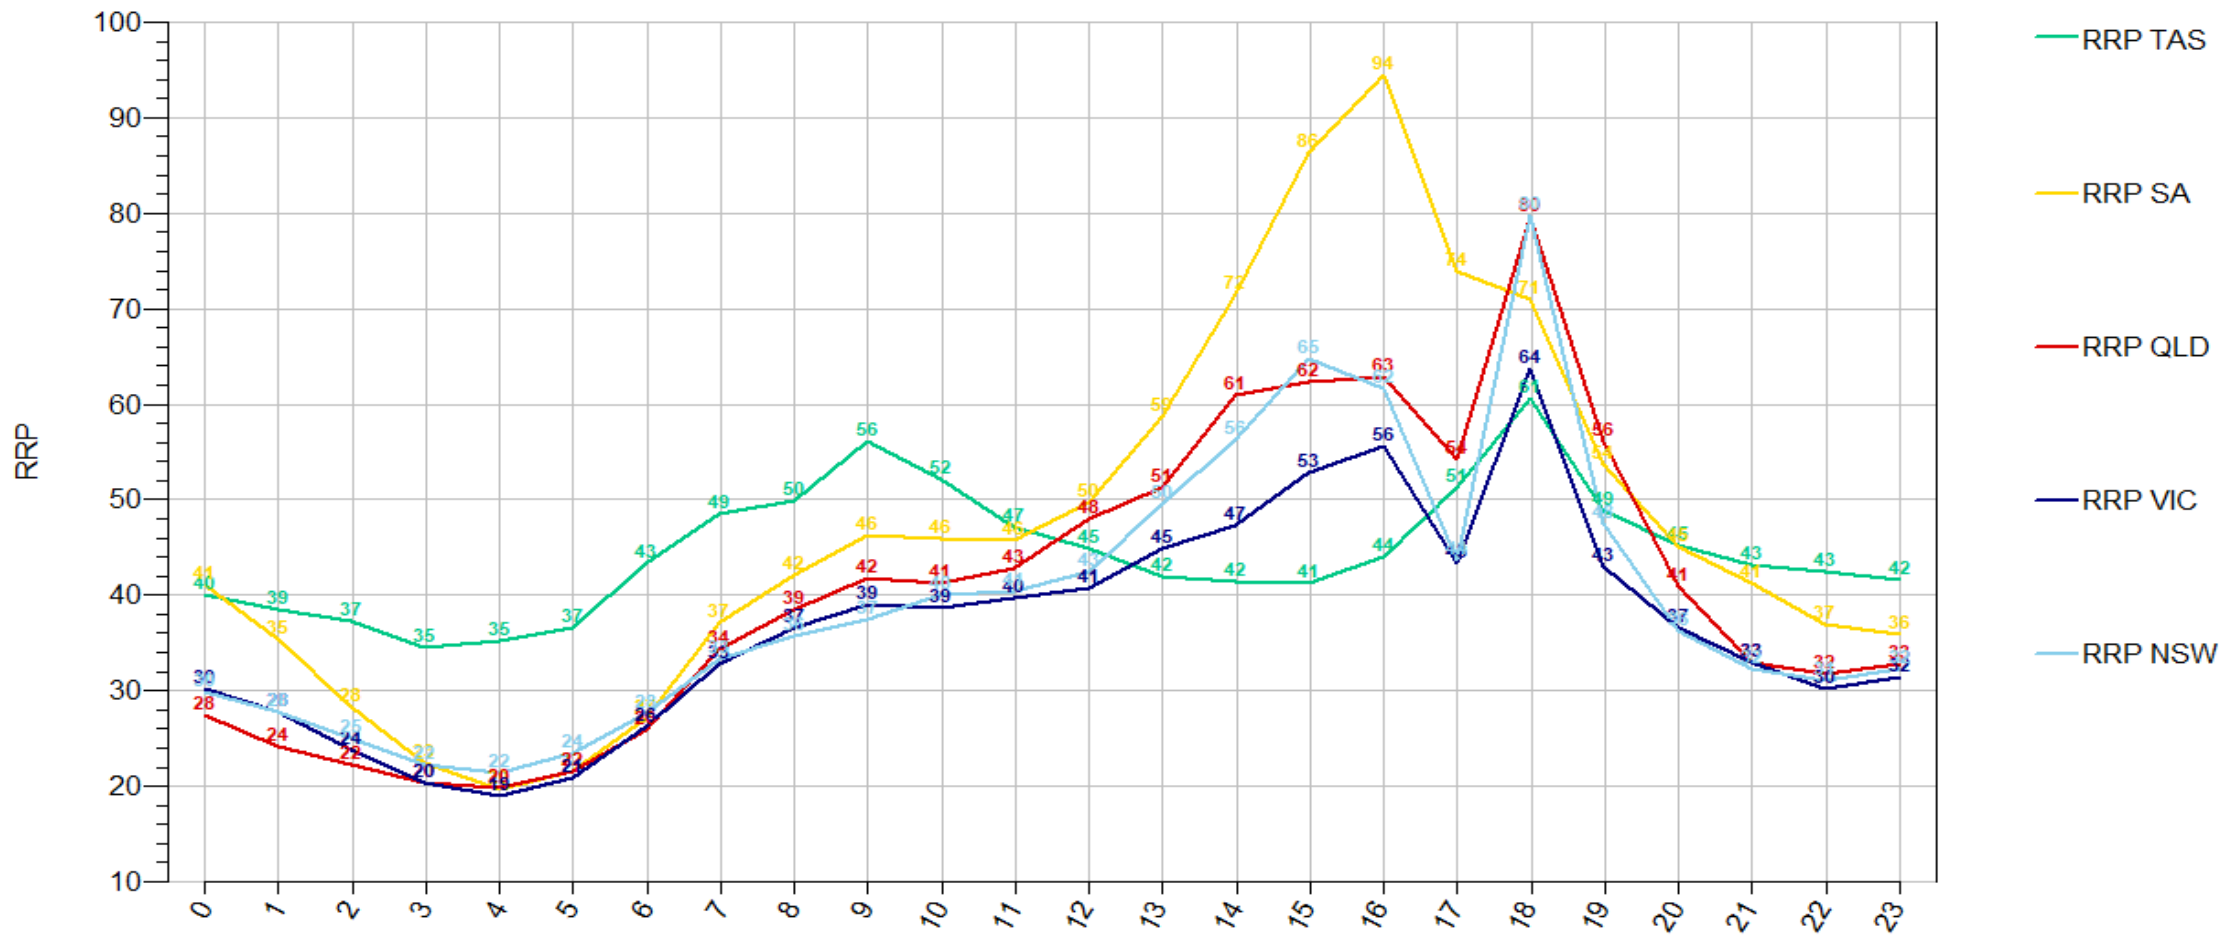

Data source:

RRP_YearSeas_Line

RRP_Summer_Line

RRP_Summer_Stack

RRP_Autumn_Line

RRP_Autumn_Stack

RRP_Winter_Line

RRP_Winter_Stack

RRP_Spring_Line

RRP_Spring_Stack

Data source:

RRP_HourOfDay_Stack 1999-2020

RRP_HourOfDay_Stack 1999-2014

Data source:

RRP_HourOfDay_Stack 2015-2020

Data source:

RRP_HourOfDay_Line 1999-2020

RRP_HourOfDay_Line 1999-2014

RRP_HourOfDay_Line 2015-2020

RRP_HourOfDay_Scale 1999-2020

RRP_HourOfDay_Scale 1999-2014

RRP_HourOfDay_Scale 2015-2020

RRP_DayOfWeek_Stack 1999-2020

RRP_DayOfWeek_Stack 1999-2014

Data source:

RRP_DayOfWeek_Stack 2015-2020

RRP_DayOfWeek_Line 1999-2020

RRP_DayOfWeek_Line 1999-2014

RRP_DayOfWeek_Line 2015-2020

Data source:

RRP_DayOfWeek_Scale 1999-2020