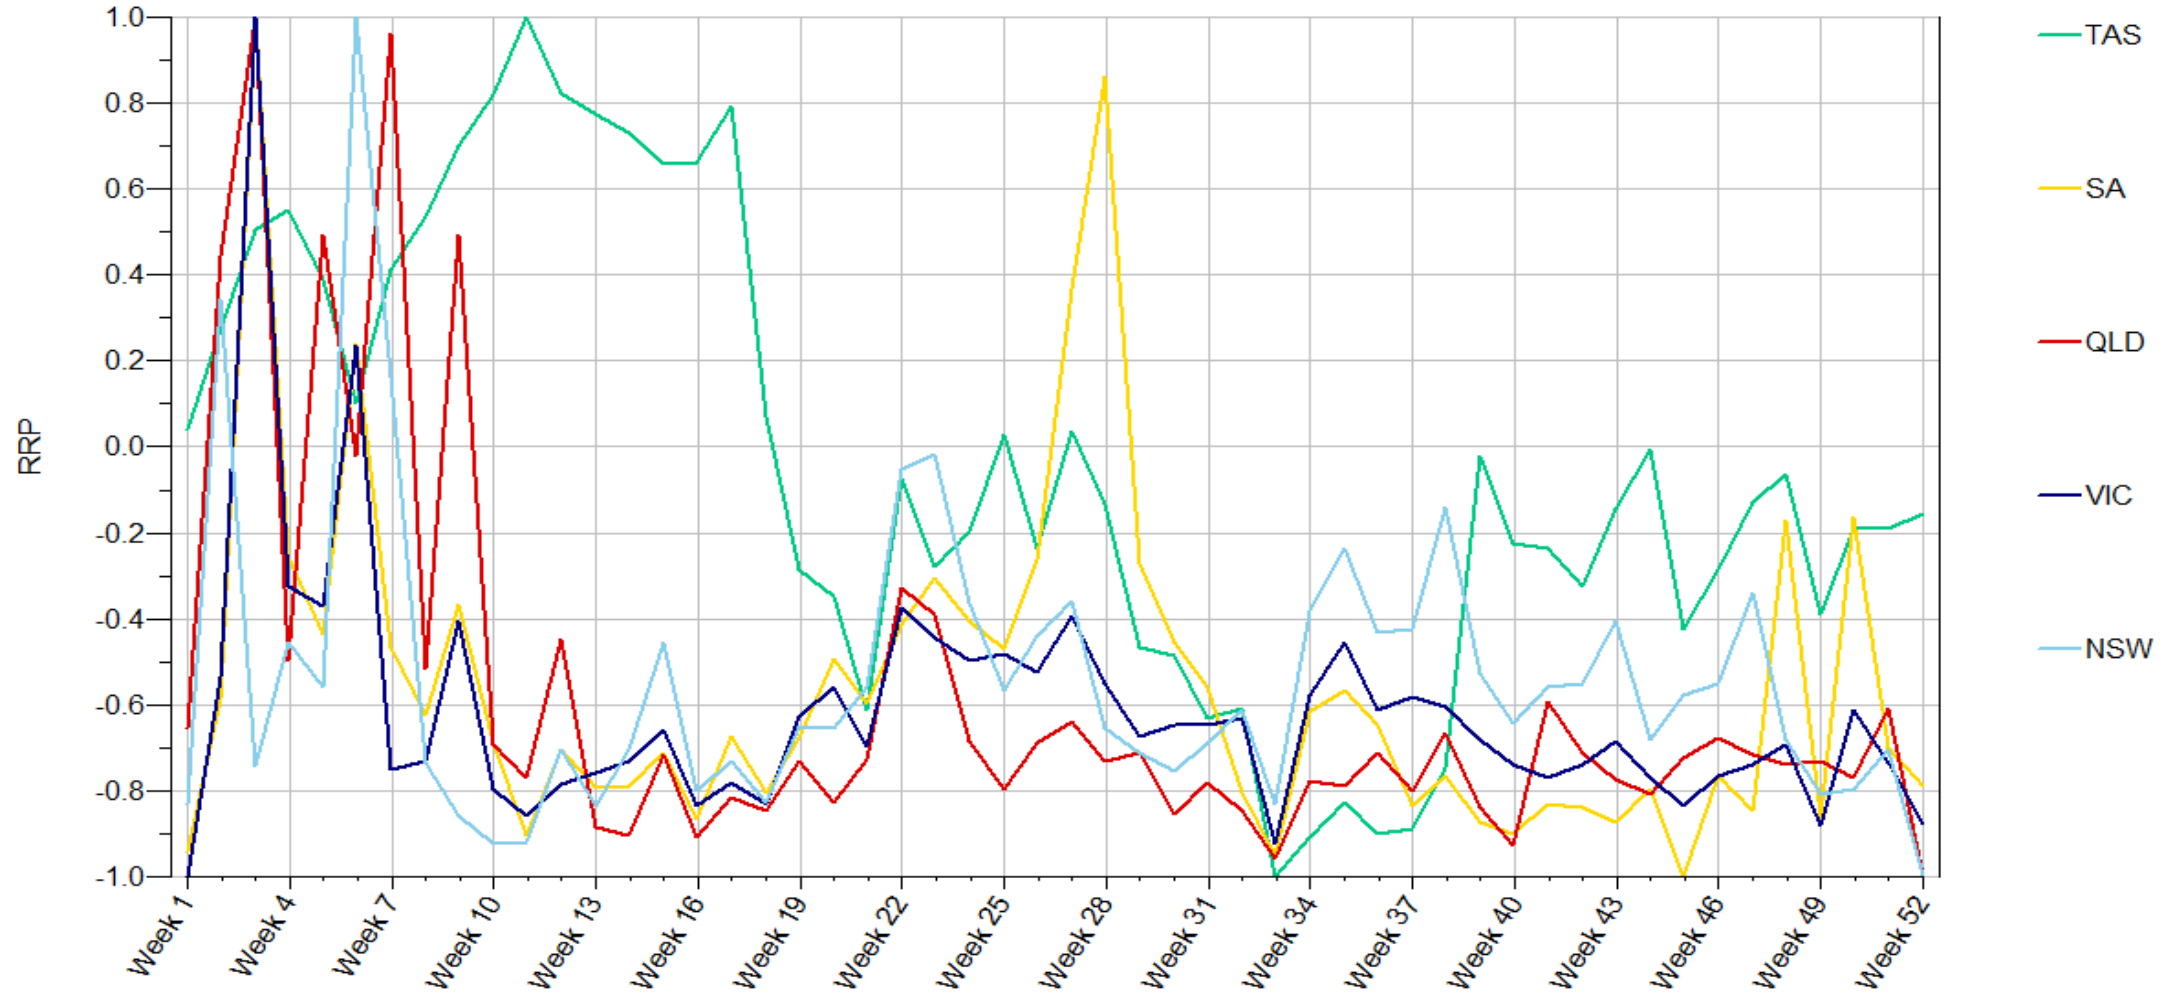

RRP_DayOfWeek_Stack 1999-2014

Data source:

RRP_DayOfWeek_Stack 2015-2020

RRP_DayOfWeek_Line 1999-2020

RRP_DayOfWeek_Line 1999-2014

RRP_DayOfWeek_Line 2015-2020

Data source:

RRP_DayOfWeek_Scale 1999-2020

RRP_DayOfWeek_Scale 1999-2014

RRP_DayOfWeek_Scale 2015-2020

RRP_WeekOfYear_Stack 1999-2020

RRP_WeekOfYear_Stack 1999-2014

Data source:

RRP_WeekOfYear_Stack 2015-2020

Data source:

RRP_WeekOfYear_Line 1999-2020

RRP_WeekOfYear_Line 1999-2014

RRP_WeekOfYear_Line 2015-2020

RRP_WeekOfYear_Scale 1999-2020

RRP_WeekOfYear_Scale 1999-2014

RRP_WeekOfYear_Scale 2015-2020

RRP_MonthOfYear_Stack 1999-2020

RRP_MonthOfYear_Stack 1999-2014

RRP_MonthOfYear_Stack 2015-2020

RRP_MonthOfYear_Line 1999-2020

RRP_MonthOfYear_Line 1999-2014

RRP_MonthOfYear_Line 2015-2020

RRP_MonthOfYear_Scale 1999-2020

RRP_MonthOfYear_Scale 1999-2014

RRP_MonthOfYear_Scale 2015-2020