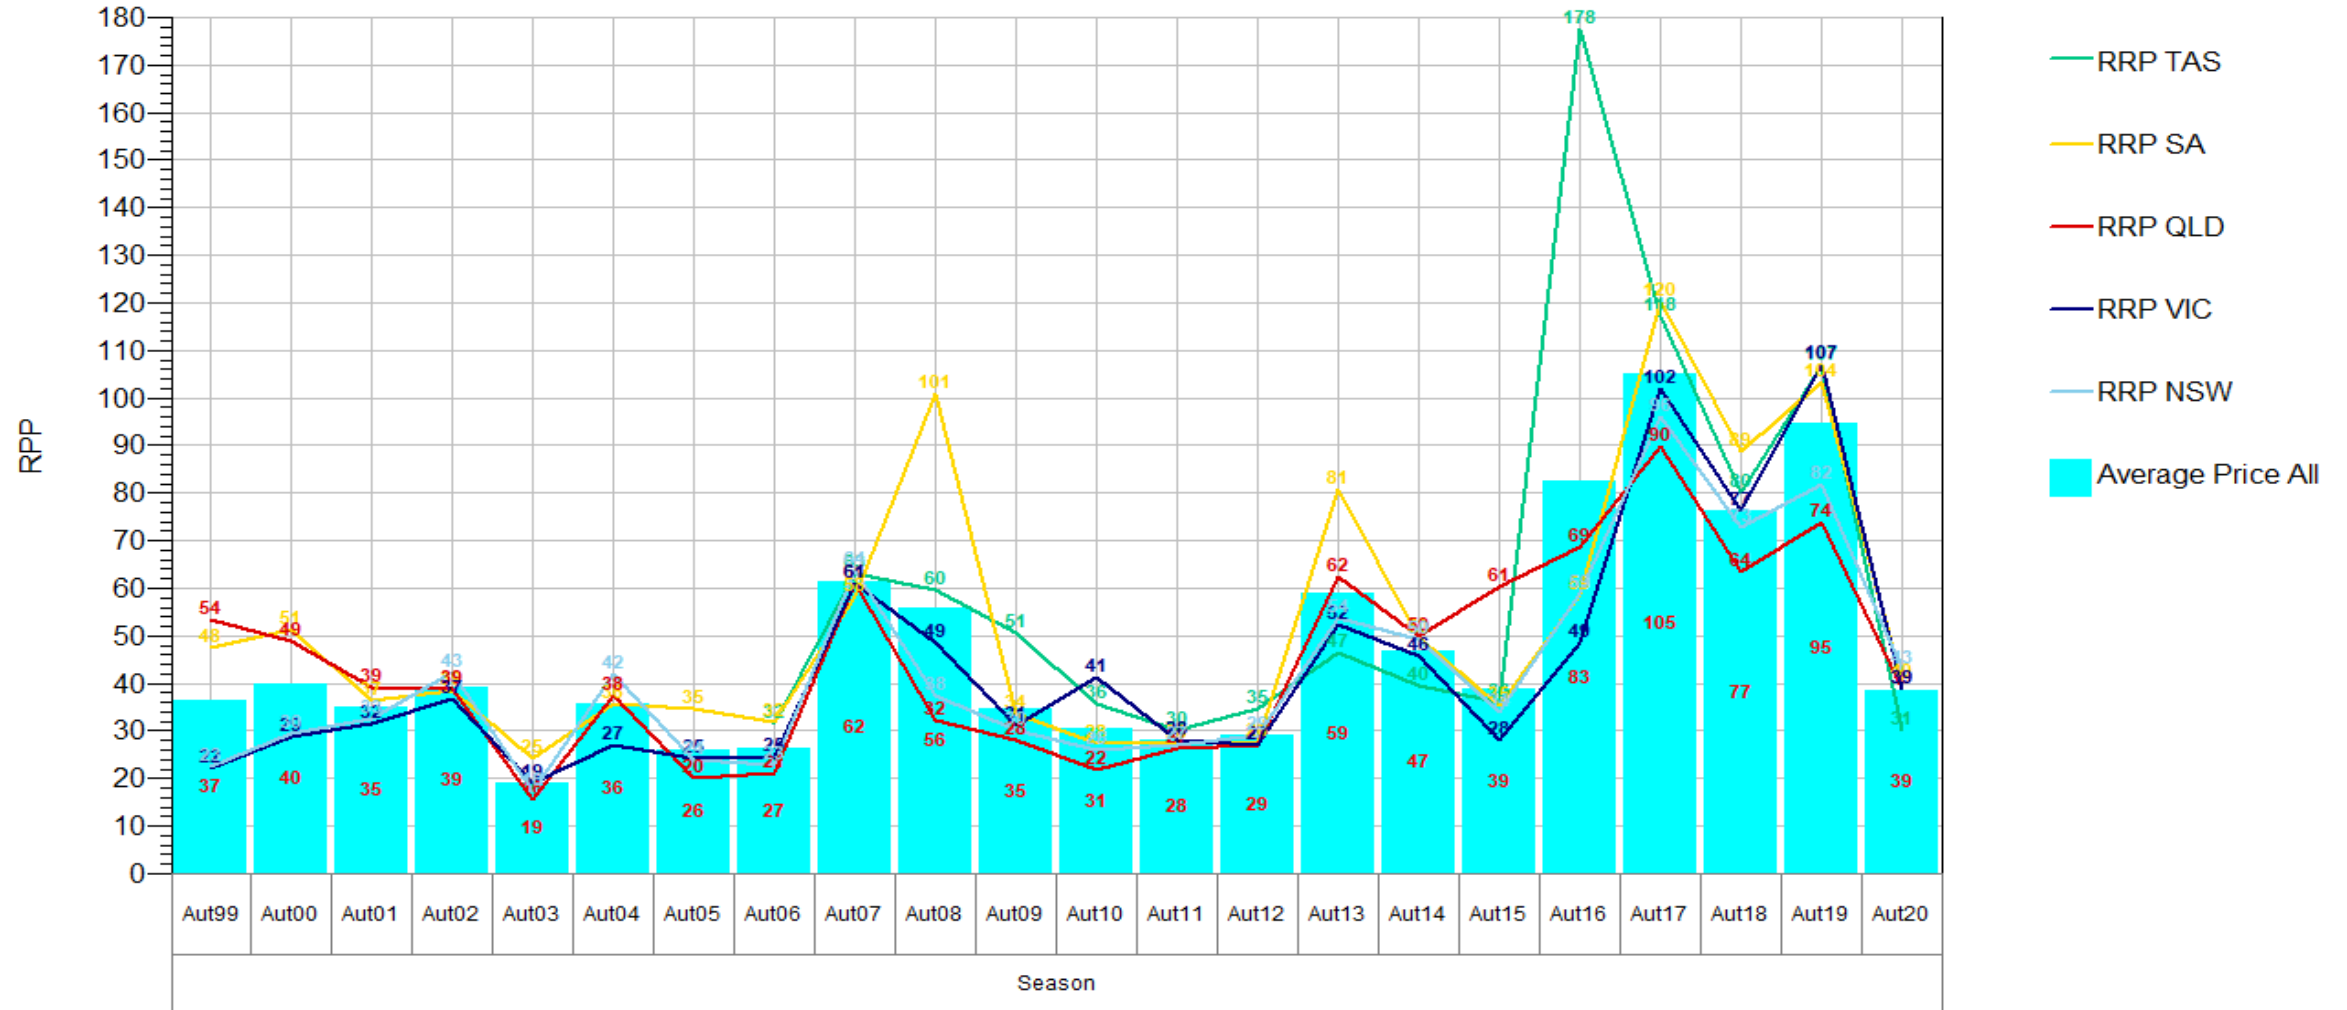

RRP_Year_Stack

RRP_Year_Clust

Data source:

RRP_Year_Line

RRP_ClmYear_Stack

RRP_ClmYear_Clust

RRP_ClmYear_Line

RRP_YearSeas_Stack

Data source:

RRP_YearSeas_Line

RRP_Summer_Line

RRP_Summer_Stack

RRP_Autumn_Line

RRP_Autumn_Stack

RRP_Winter_Line

RRP_Winter_Stack

RRP_Spring_Line

RRP_Spring_Stack

Data source:

RRP_HourOfDay_Stack 1999-2020

RRP_HourOfDay_Stack 1999-2014

Data source:

RRP_HourOfDay_Stack 2015-2020

Data source:

RRP_HourOfDay_Line 1999-2020

RRP_HourOfDay_Line 1999-2014

RRP_HourOfDay_Line 2015-2020

RRP_HourOfDay_Scale 1999-2020

RRP_HourOfDay_Scale 1999-2014

RRP_HourOfDay_Scale 2015-2020

RRP_DayOfWeek_Stack 1999-2020