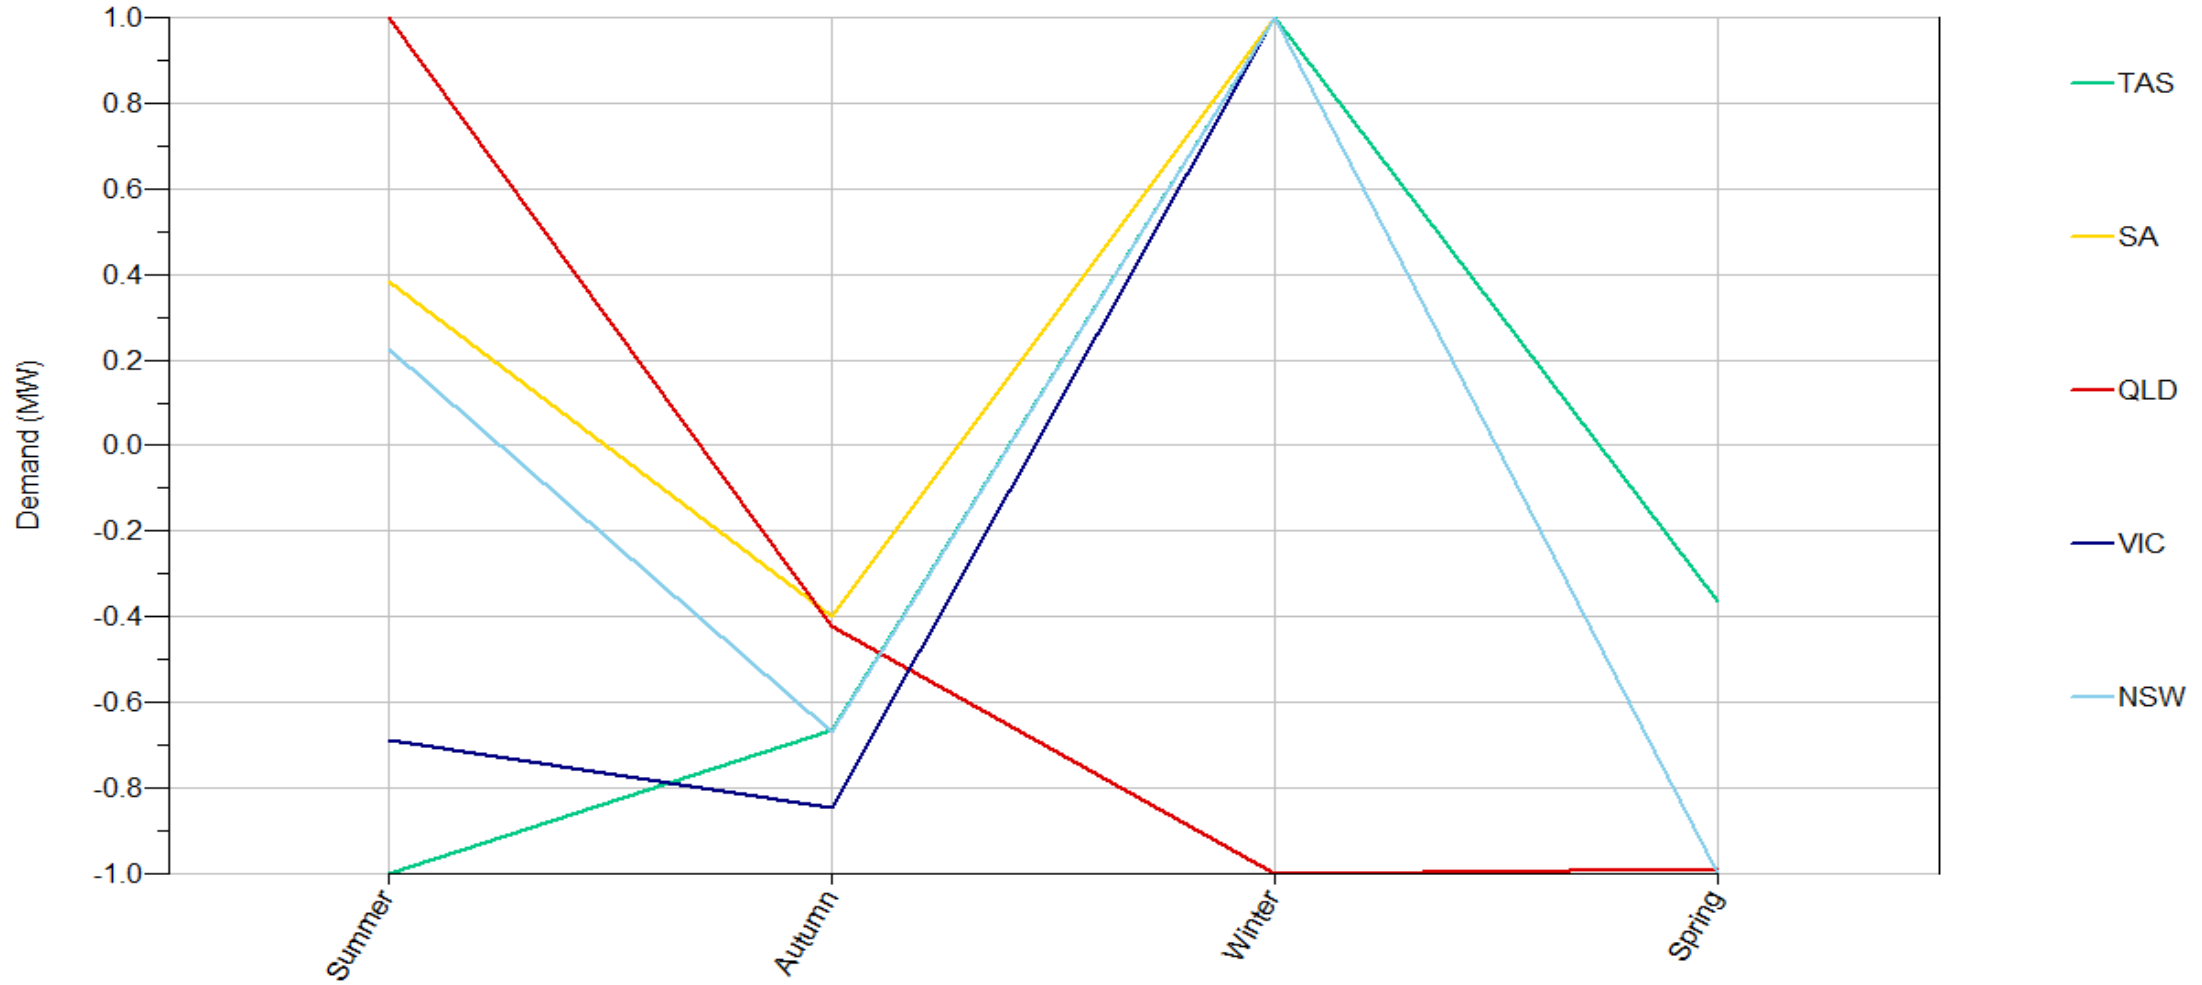

Demand_MonthOfYear_Scale 1999-2014

Demand_MonthOfYear_Scale 2015-2020

Demand_SeasOfYear_Stack 1999-2020

Demand_SeasOfYear_Stack 1999-2014

Demand_SeasOfYear_Stack 2015-2020

Demand_SeasOfYear_Line 1999-2020

Demand_SeasOfYear_Line 1999-2014

Demand_SeasOfYear_Line 2015-2020

Demand_SeasOfYear_Scale 1999-2020

Demand_SeasOfYear_Scale 1999-2014

Demand_SeasOfYear_Scale 2015-2020

Demand_L7Day30_Stack

Demand_L7Day30_Line

Demand_L15Day30_Stack

Demand_L15Day30_Line