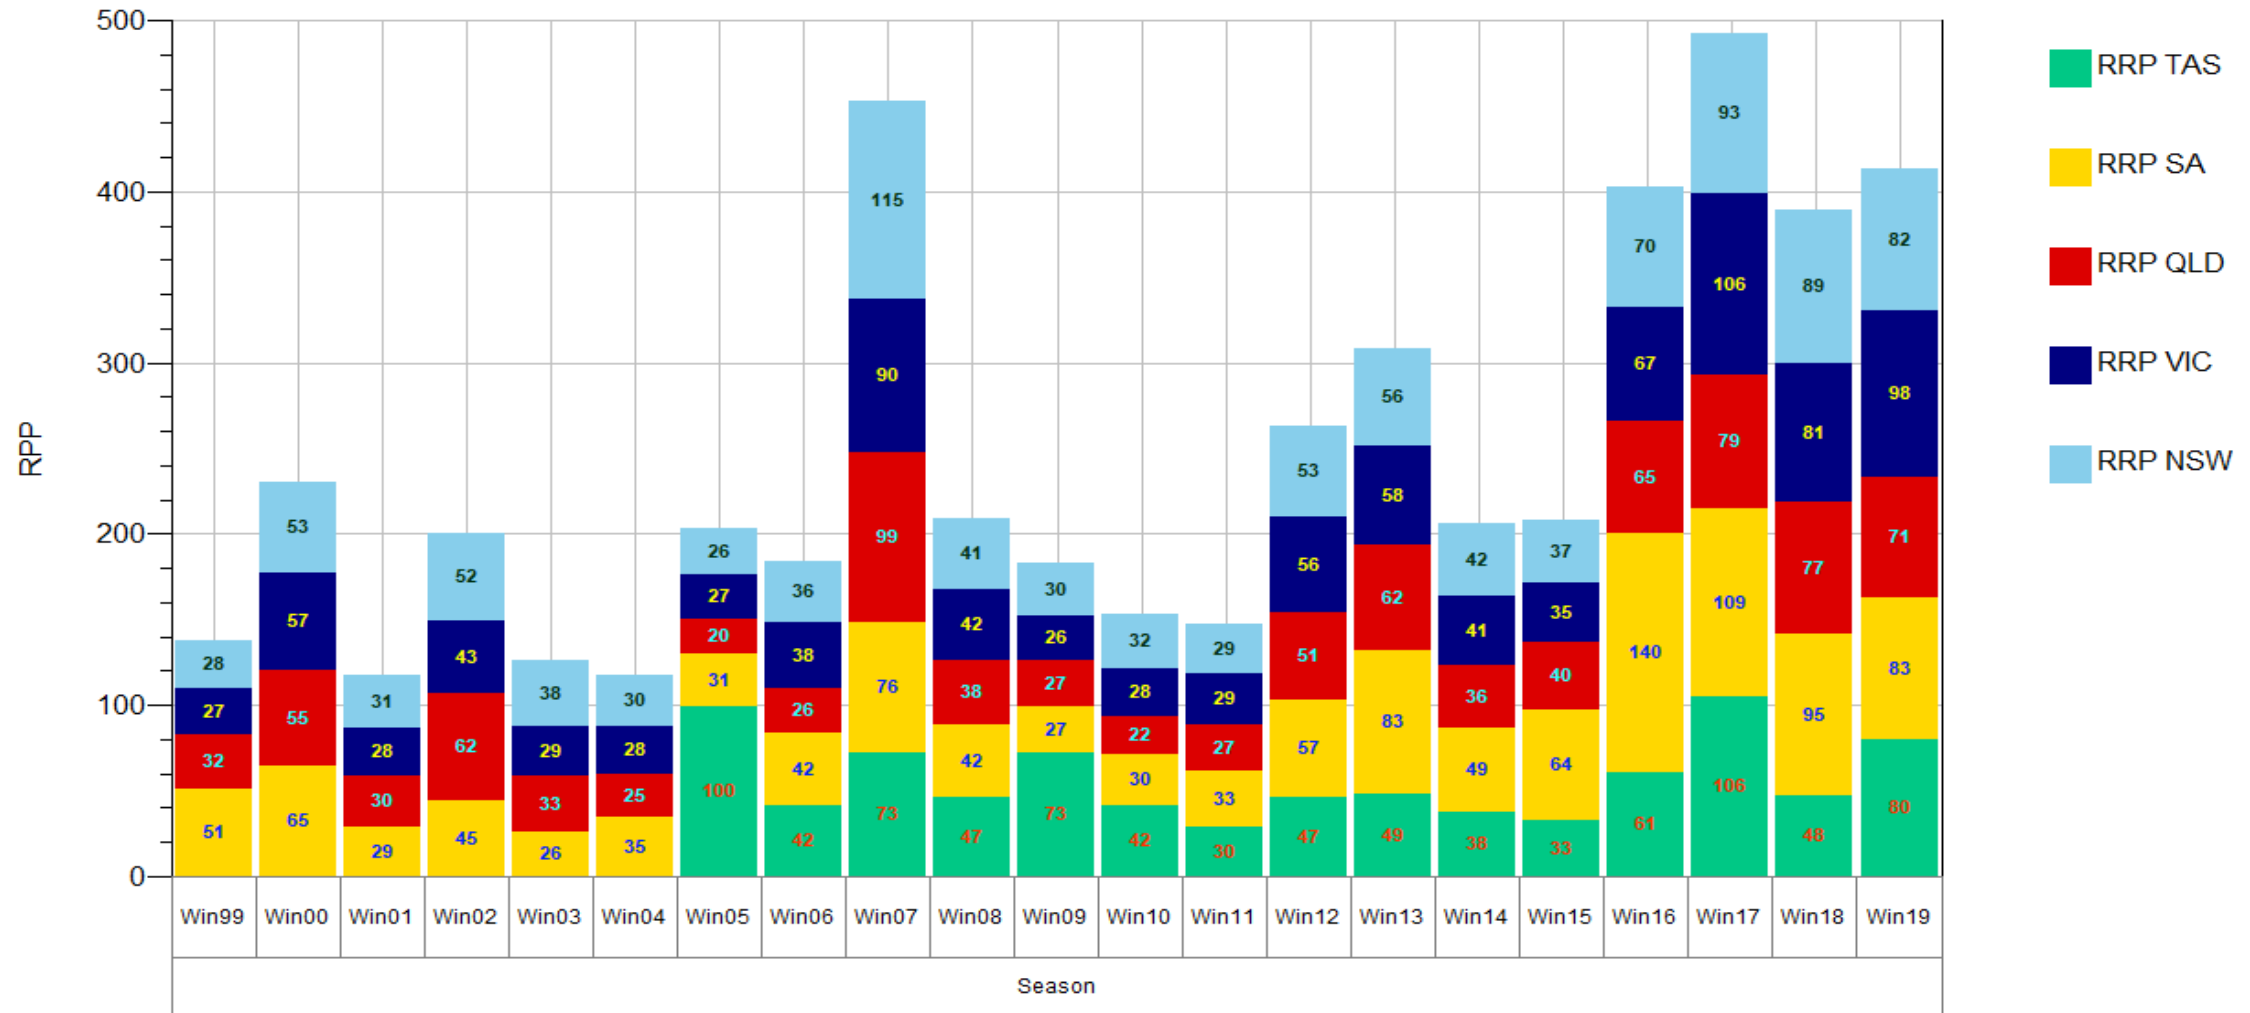

RRP_Year_Stack

RRP_Year_Clust

Data source:

RRP_Year_Line

RRP_ClmYear_Stack

RRP_ClmYear_Clust

RRP_ClmYear_Line

RRP_YearSeas_Stack

Data source:

RRP_YearSeas_Line

RRP_Summer_Line

RRP_Summer_Stack

RRP_Autumn_Line

RRP_Autumn_Stack

RRP_Winter_Line

RRP_Winter_Stack

RRP_Spring_Line

RRP_Spring_Stack

Data source:

RRP_HourOfDay_Stack 1999-2020

RRP_HourOfDay_Stack 1999-2014

Data source:

RRP_HourOfDay_Stack 2015-2020

Data source:

RRP_HourOfDay_Line 1999-2020

RRP_HourOfDay_Line 1999-2014

RRP_HourOfDay_Line 2015-2020

RRP_HourOfDay_Scale 1999-2020

RRP_HourOfDay_Scale 1999-2014

RRP_HourOfDay_Scale 2015-2020

RRP_DayOfWeek_Stack 1999-2020