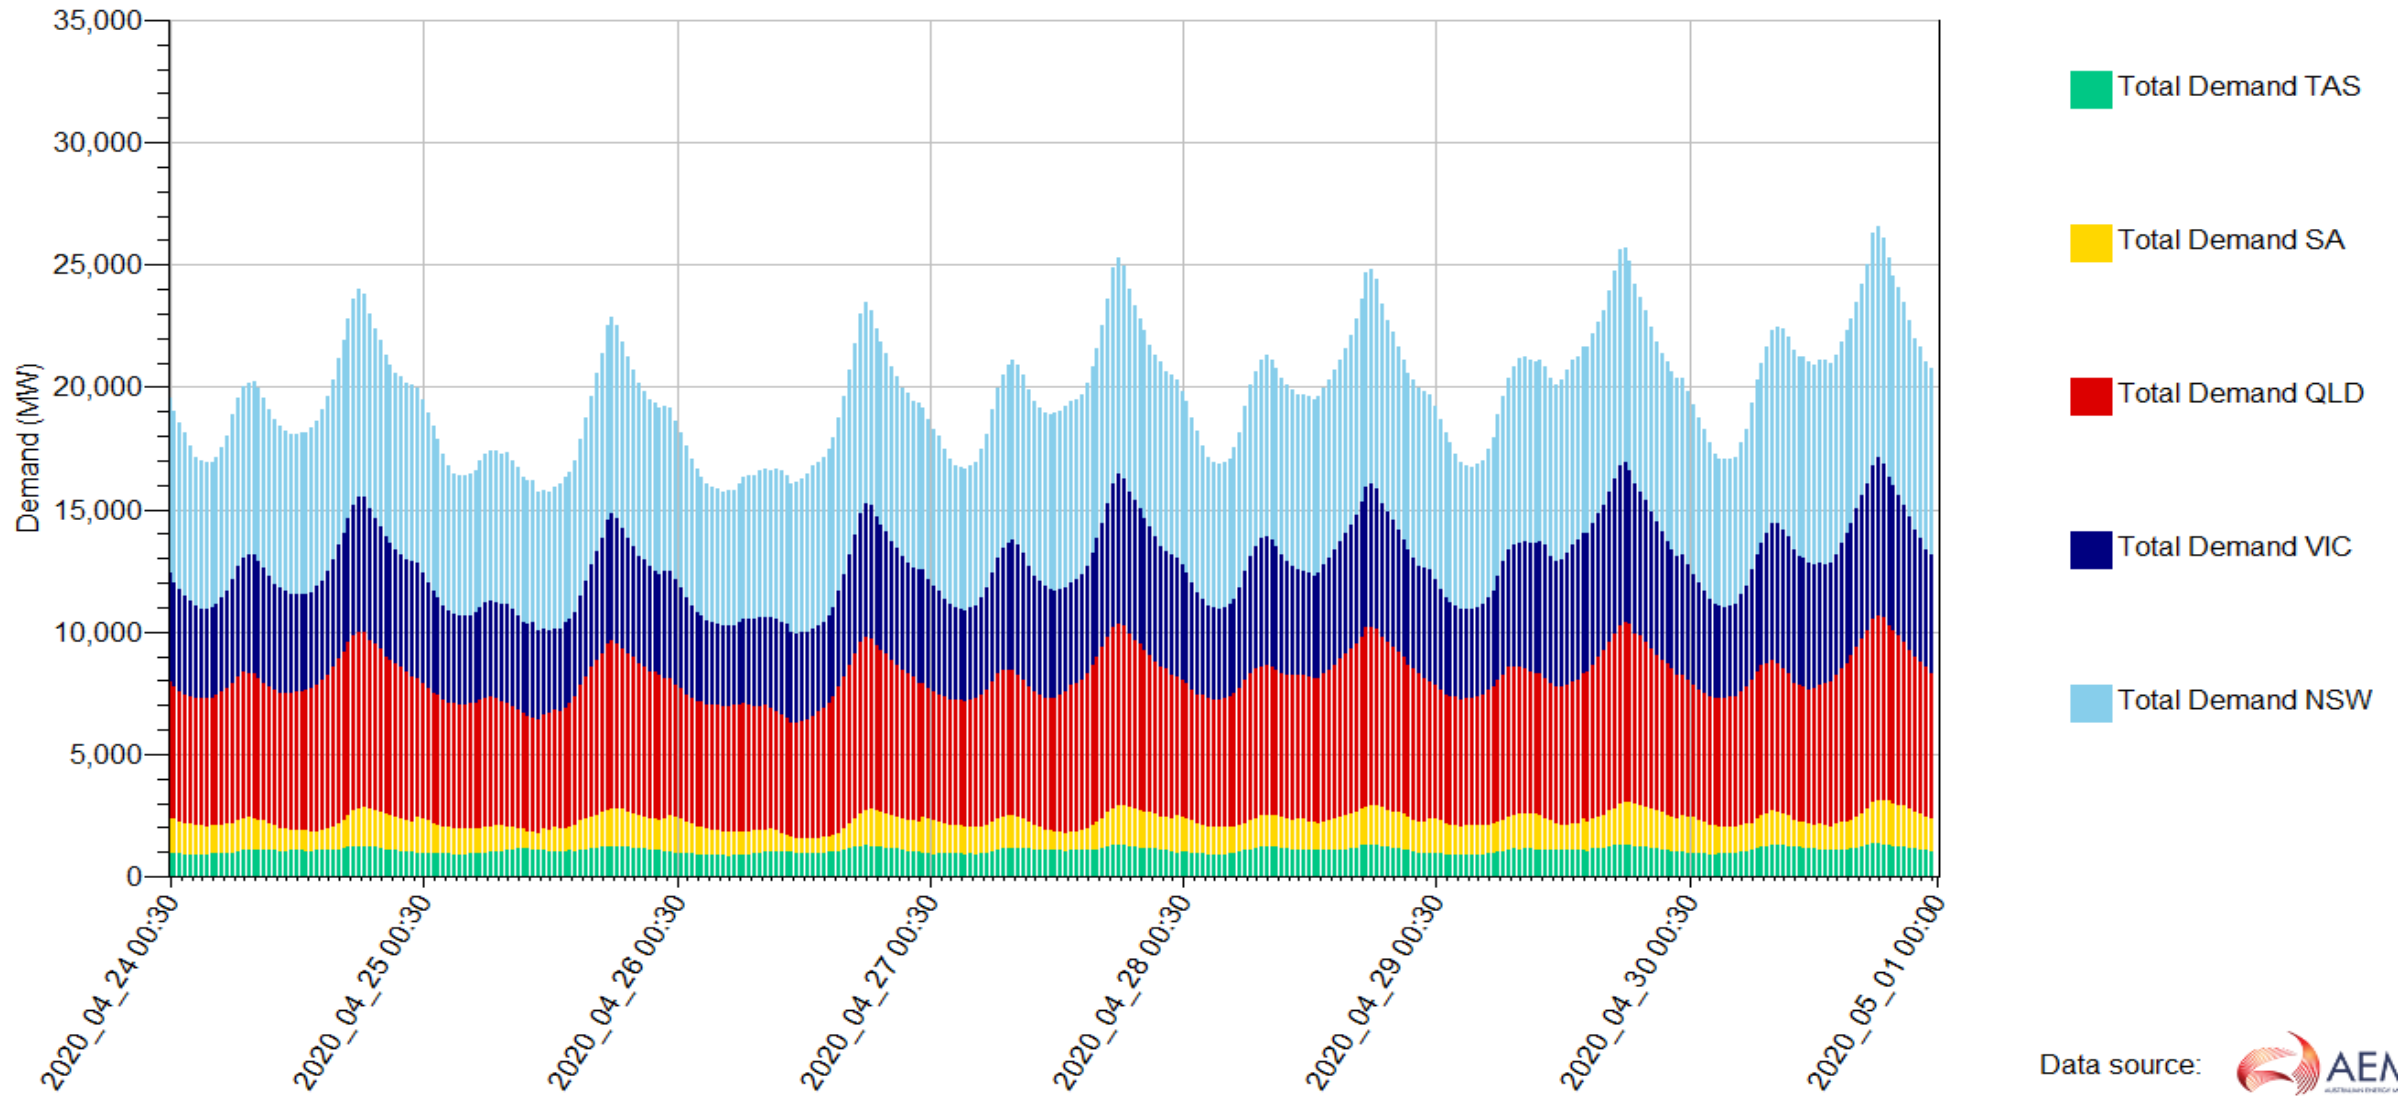

Demand_MonthOfYear_Scale 1999-2014

Demand_MonthOfYear_Scale 2015-2020

Demand_SeasOfYear_Stack 1999-2020

Demand_SeasOfYear_Stack 1999-2014

Demand_SeasOfYear_Stack 2015-2020

Demand_SeasOfYear_Line 1999-2020

Demand_SeasOfYear_Line 1999-2014

Demand_SeasOfYear_Line 2015-2020

Demand_SeasOfYear_Scale 1999-2020

Demand_SeasOfYear_Scale 1999-2014

Demand_SeasOfYear_Scale 2015-2020

Demand_L7Day30_Stack

Demand_L7Day30_Line

Demand_L15Day30_Stack

Demand_L15Day30_Line

Demand_L30Day30_Stack

Demand_L30Day30_Line

Demand_L90Day30_Stack

Demand_L90Day30_Line

Demand_L120Day30_Stack

Demand_L120Day30_Line

Demand_L30Day_Stack

Demand_L30Day_Line