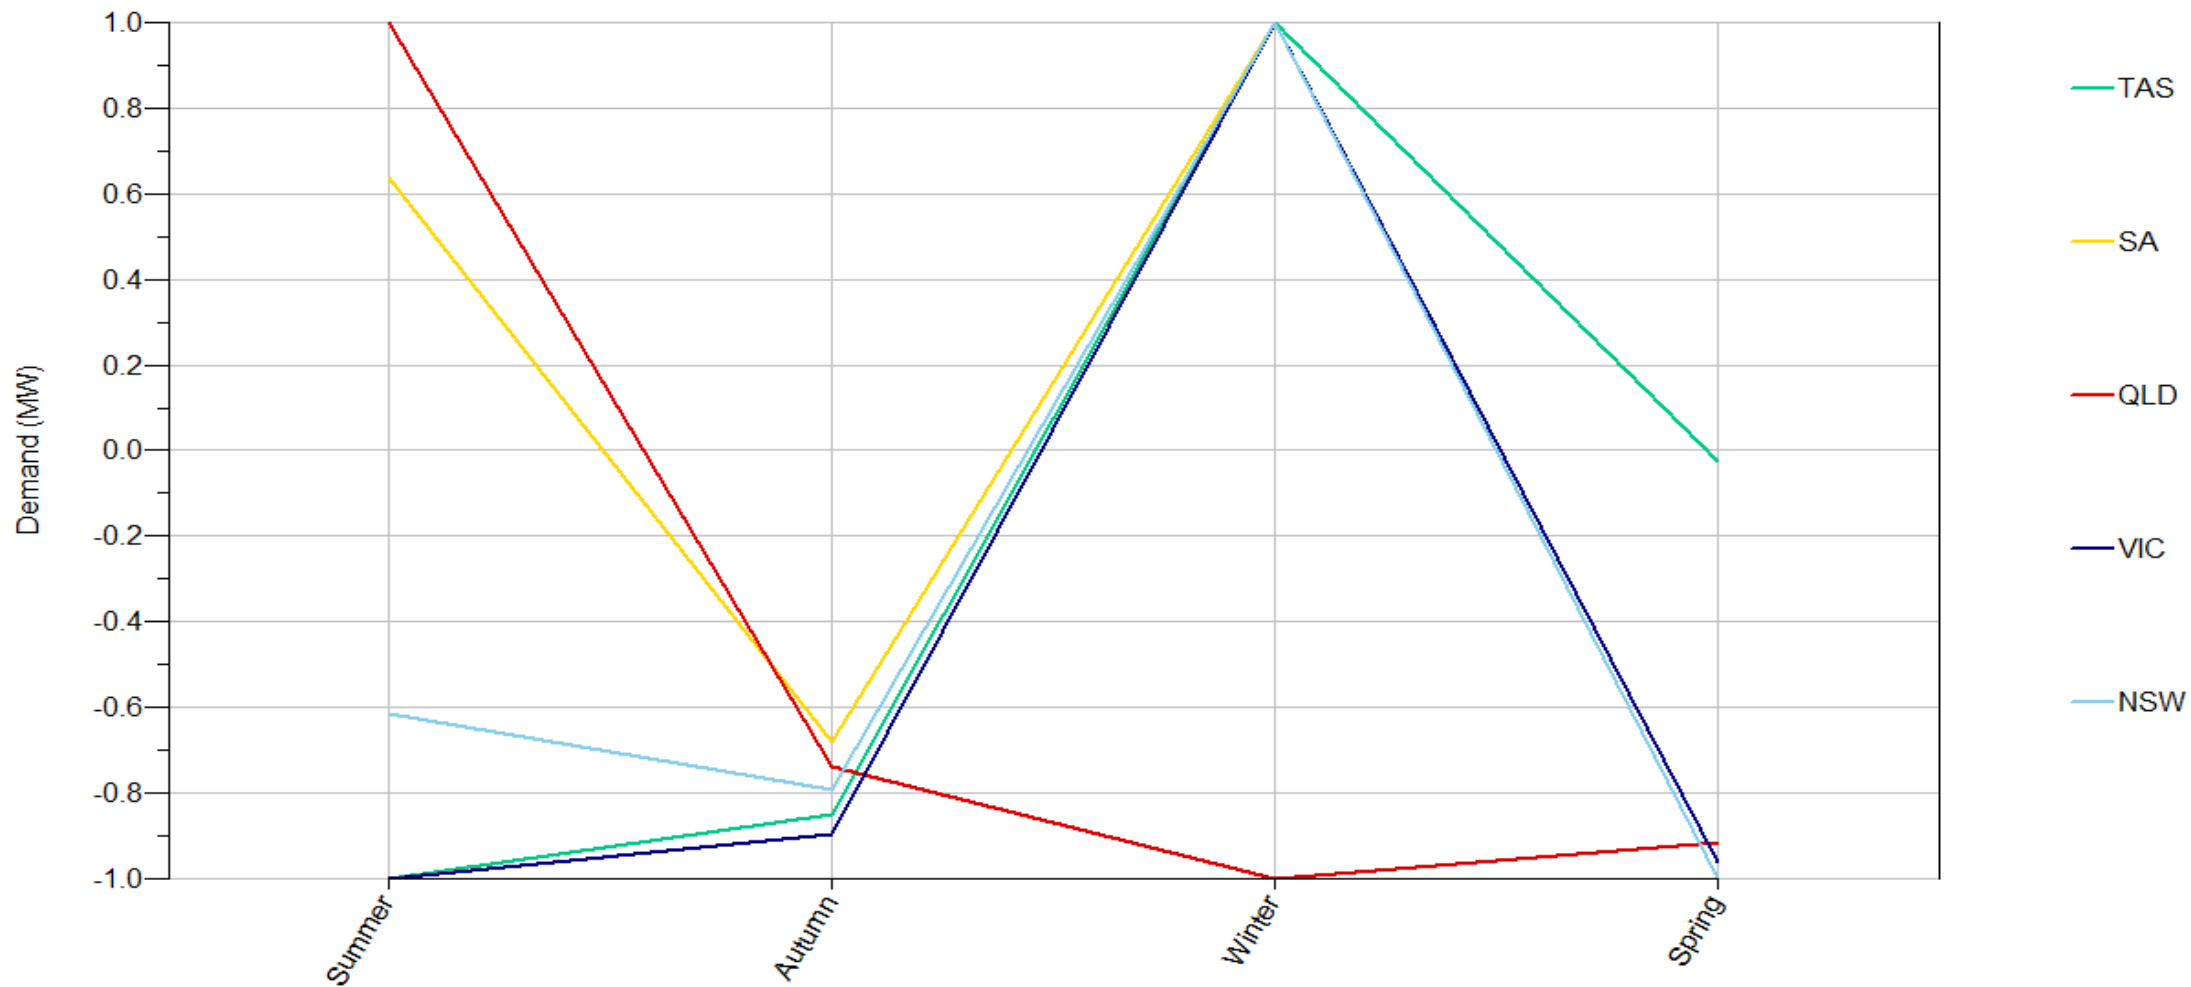

Demand_MonthOfYear_Scale 1999-2014

Demand_MonthOfYear_Scale 2015-2020

Demand_SeasOfYear_Stack 1999-2020

Demand_SeasOfYear_Stack 1999-2014

Demand_SeasOfYear_Stack 2015-2020

Demand_SeasOfYear_Line 1999-2020

Demand_SeasOfYear_Line 1999-2014

Demand_SeasOfYear_Line 2015-2020

Demand_SeasOfYear_Scale 1999-2020

Demand_SeasOfYear_Scale 1999-2014

Demand_SeasOfYear_Scale 2015-2020

Demand_L7Day30_Stack

Demand_L7Day30_Line

Demand_L15Day30_Stack

Demand_L15Day30_Line