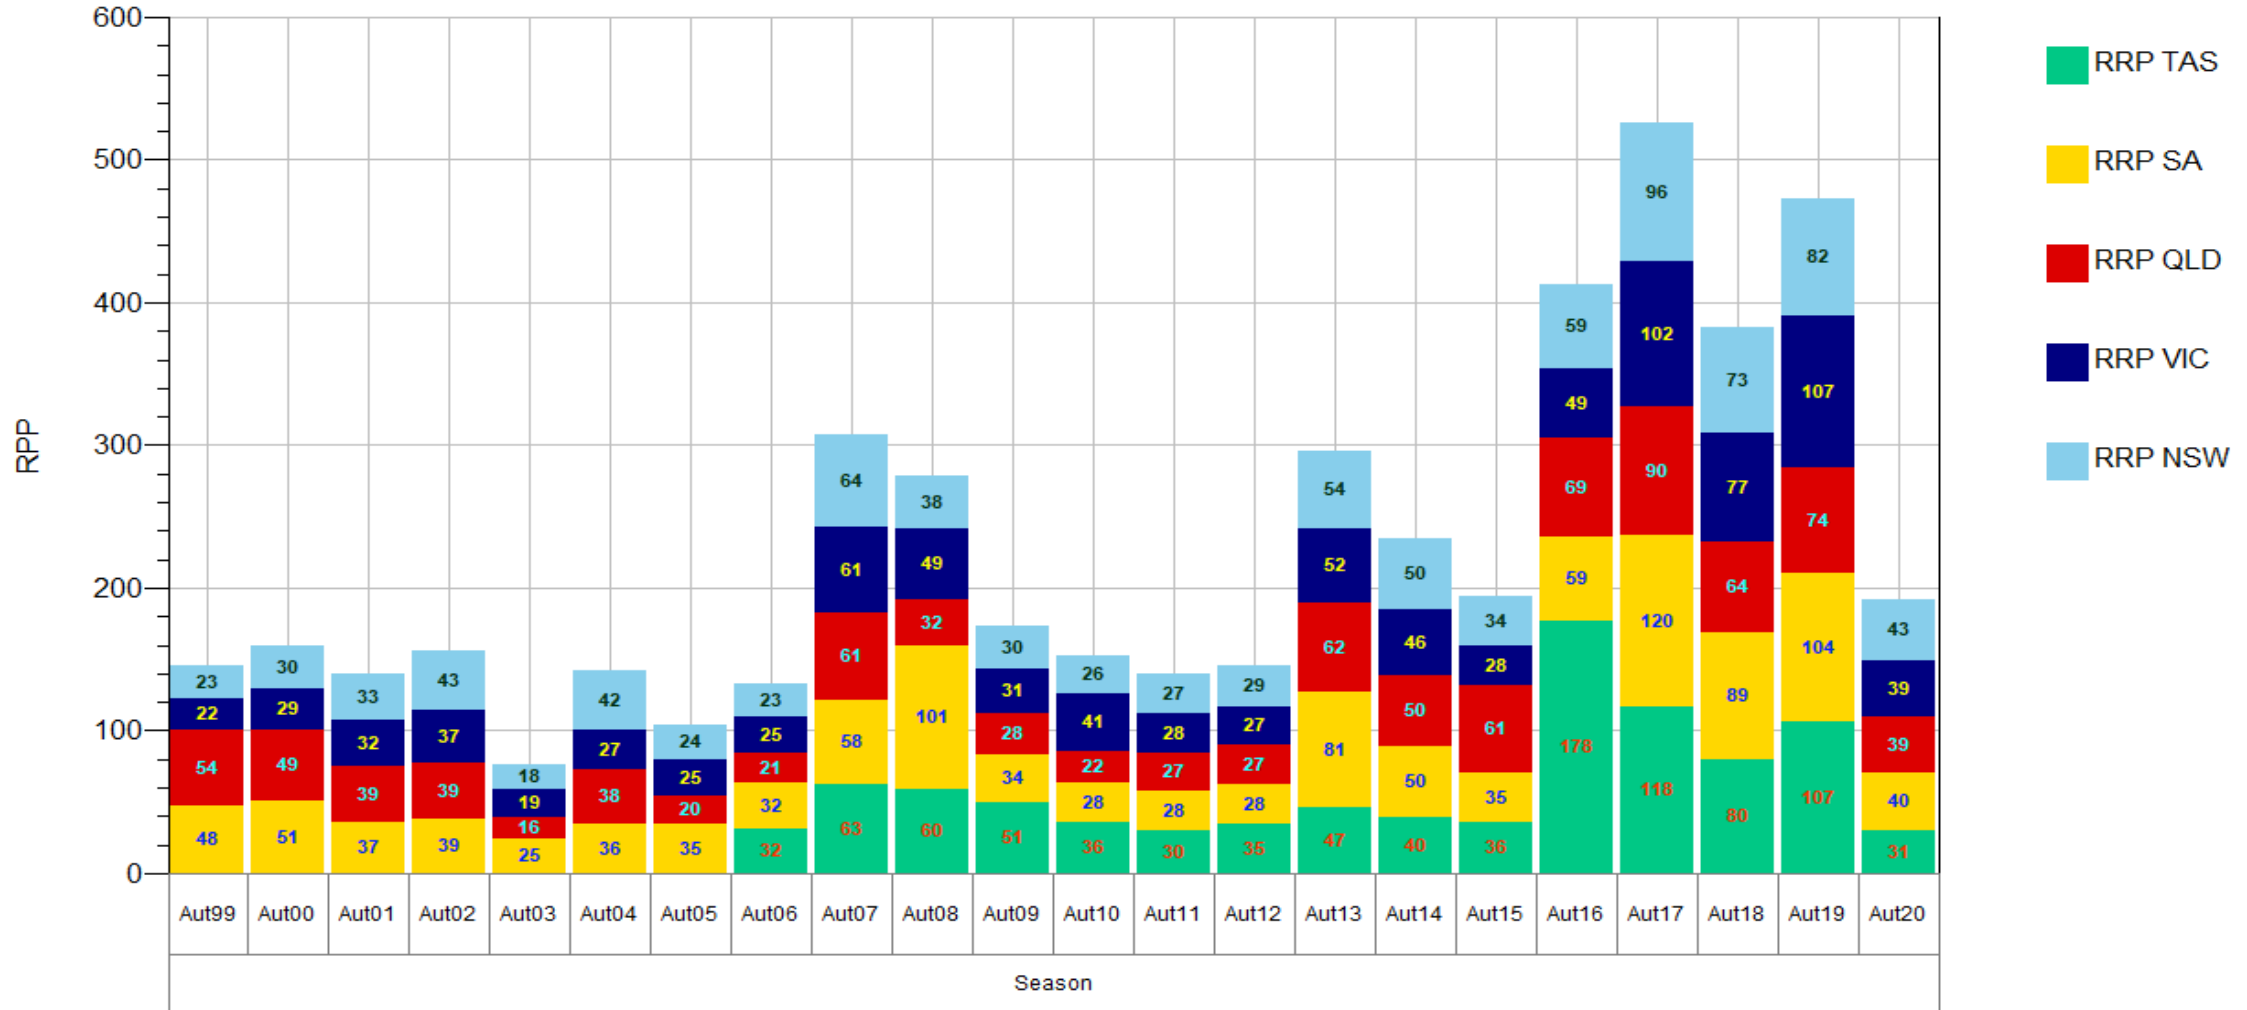

RRP_Year_Stack

RRP_Year_Clust

Data source:

RRP_Year_Line

RRP_ClmYear_Stack

RRP_ClmYear_Clust

RRP_ClmYear_Line

RRP_YearSeas_Stack

Data source:

RRP_YearSeas_Line

RRP_Summer_Line

RRP_Summer_Stack

RRP_Autumn_Line

RRP_Autumn_Stack

RRP_Winter_Line

RRP_Winter_Stack

RRP_Spring_Line

RRP_Spring_Stack

Data source:

RRP_HourOfDay_Stack 1999-2020

RRP_HourOfDay_Stack 1999-2014

Data source:

RRP_HourOfDay_Stack 2015-2020

Data source:

RRP_HourOfDay_Line 1999-2020

RRP_HourOfDay_Line 1999-2014

RRP_HourOfDay_Line 2015-2020

RRP_HourOfDay_Scale 1999-2020

RRP_HourOfDay_Scale 1999-2014

RRP_HourOfDay_Scale 2015-2020

RRP_DayOfWeek_Stack 1999-2020