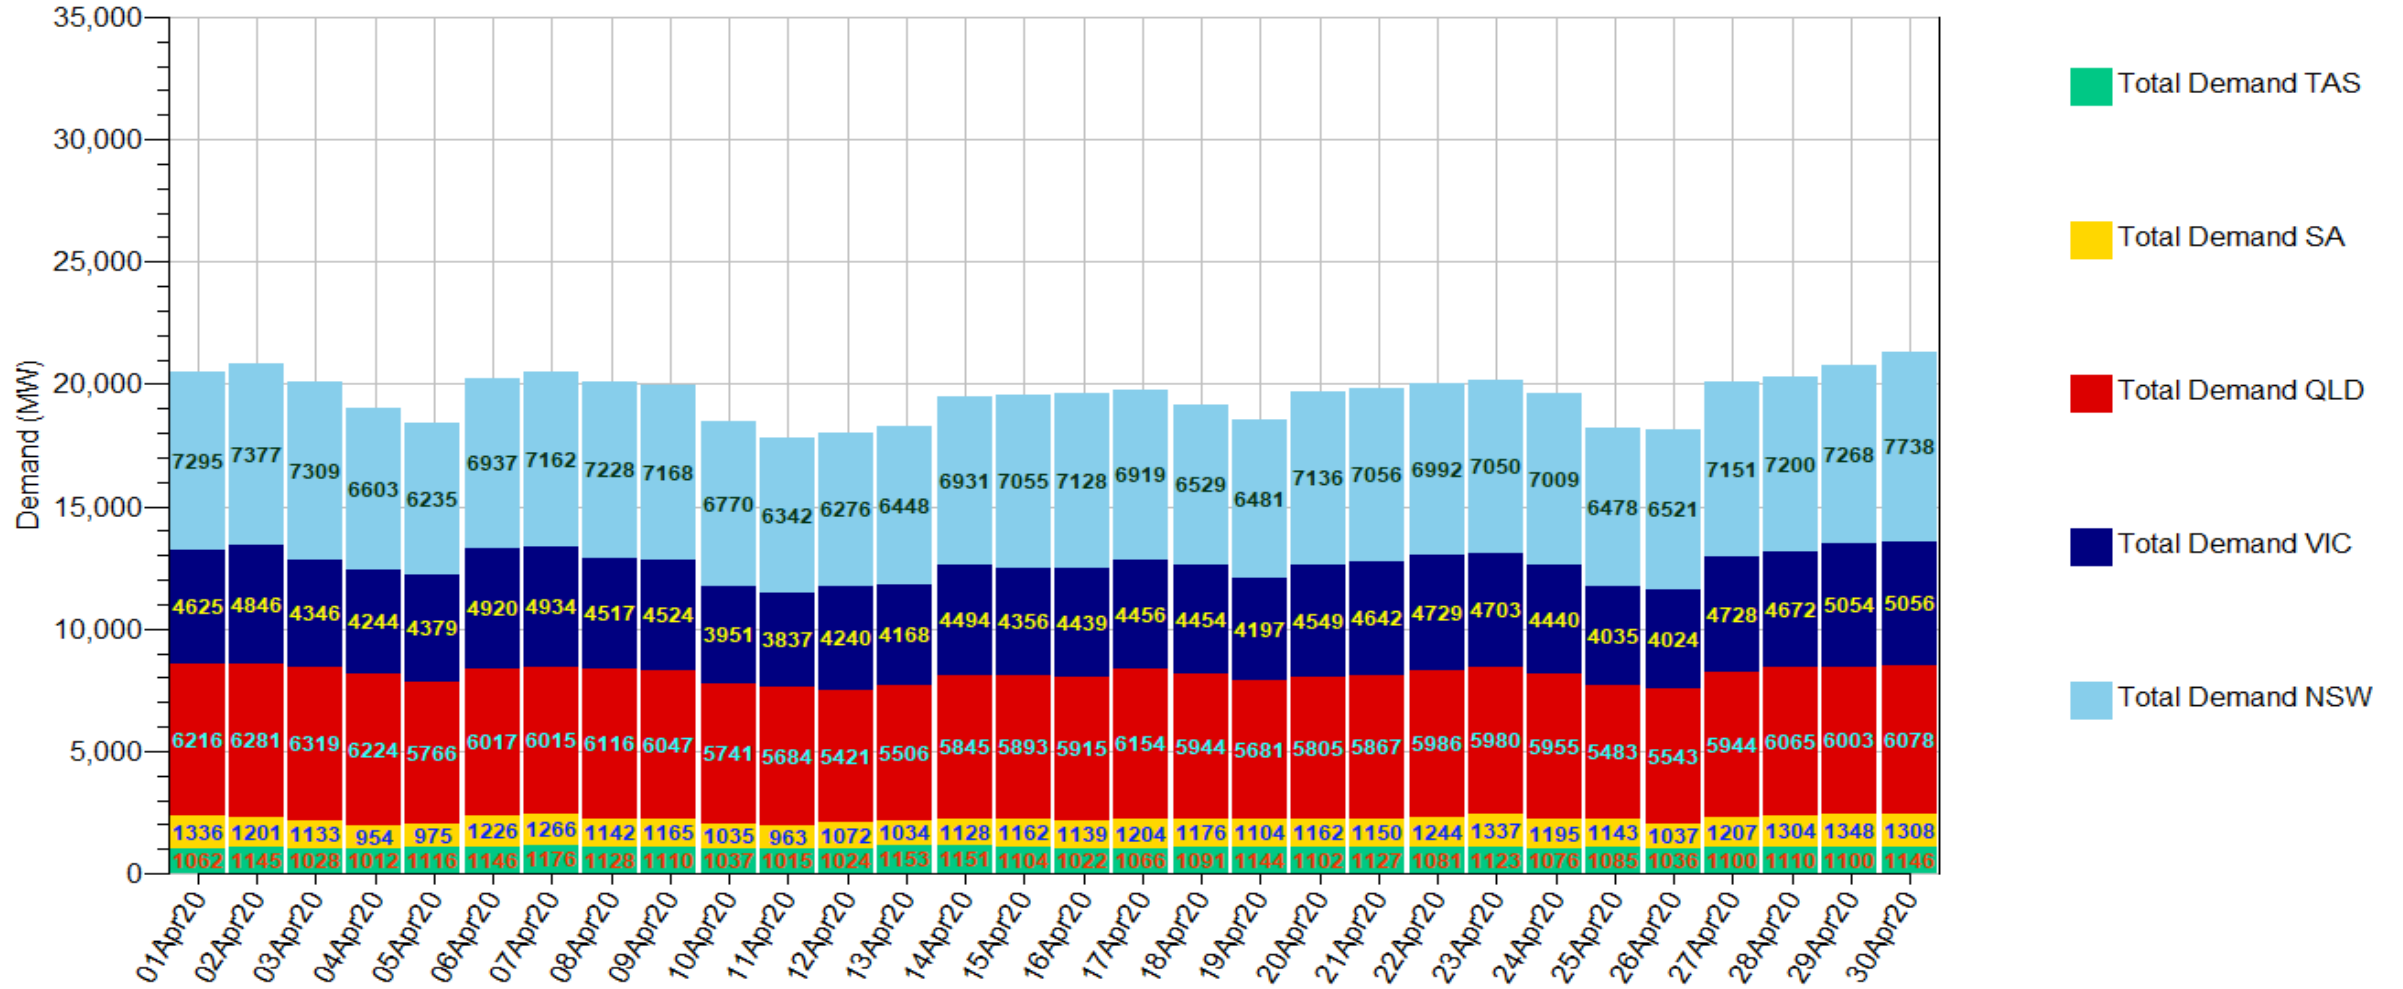

Demand_SeasOfYear_Line 2015-2020

Demand_SeasOfYear_Scale 1999-2020

Demand_SeasOfYear_Scale 1999-2014

Demand_SeasOfYear_Scale 2015-2020

Demand_L7Day30_Stack

Demand_L7Day30_Line

Demand_L15Day30_Stack

Demand_L15Day30_Line

Demand_L30Day30_Stack

Demand_L30Day30_Line

Demand_L90Day30_Stack

Demand_L90Day30_Line

Demand_L120Day30_Stack

Demand_L120Day30_Line

Demand_L30Day_Stack

Demand_L30Day_Line

Demand_L26Week_Stack

Demand_L26Week_Line

Demand_L30Month_Stack

Demand_L30Month_Line

RRP_Day_Stack

Data source:

RRP_Day_Line

RRP_Week_Stack