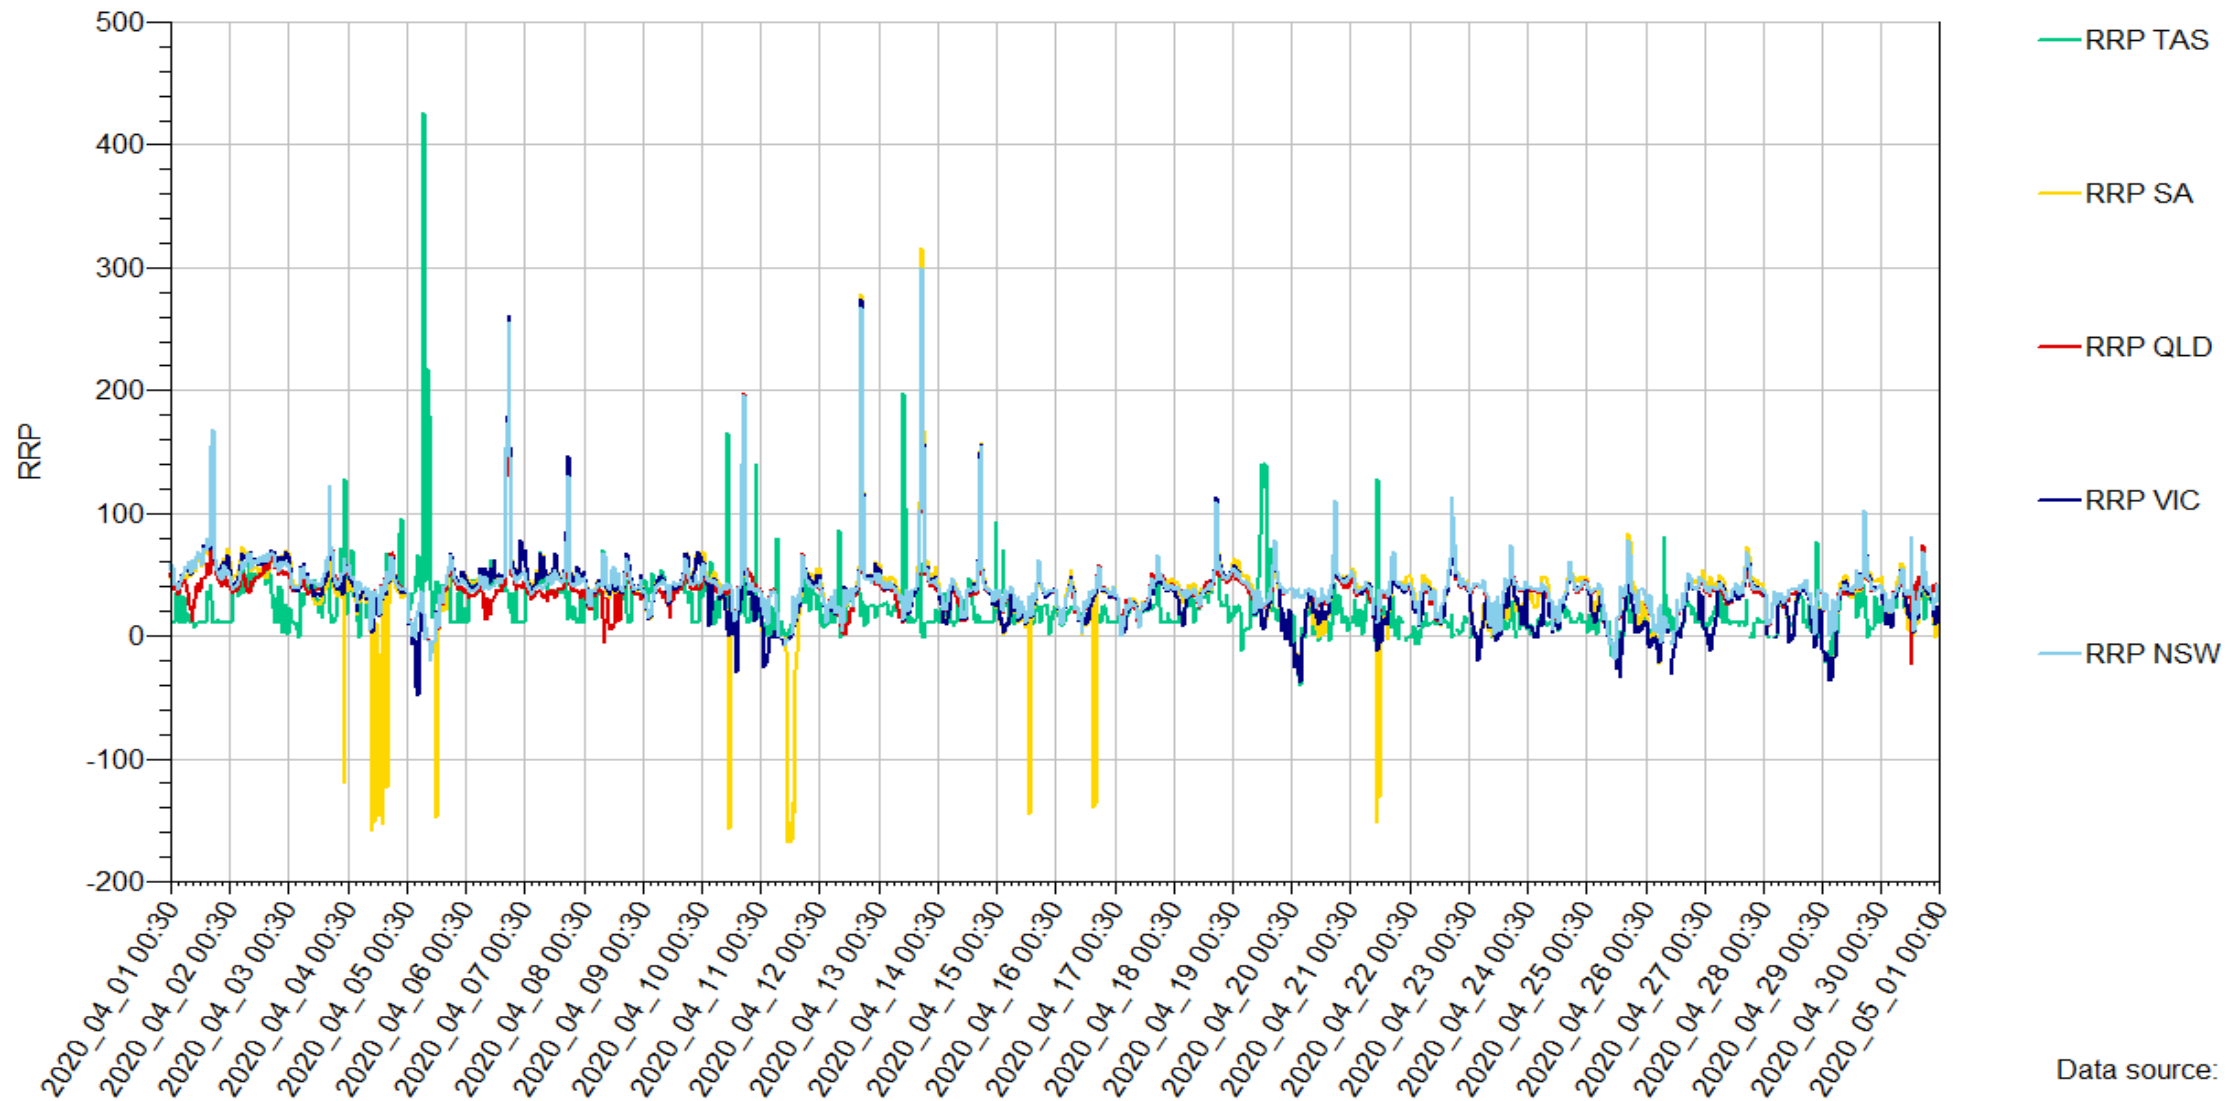

RRP_SeasOfYear_Stack 1999-2020

RRP_SeasOfYear_Stack 1999-2014

RRP_SeasOfYear_Stack 2015-2020

RRP_SeasOfYear_Line 1999-2020

RRP_SeasOfYear_Line 1999-2014

RRP_SeasOfYear_Line 2015-2020

RRP_SeasOfYear_Scale 1999-2020

RRP_SeasOfYear_Scale 1999-2014

RRP_SeasOfYear_Scale 2015-2020

RRP_L7Day30_Stack

RRP_L7Day30_Line

RRP_L15Day30_Stack

Data source:

RRP_L15Day30_Line

Data source:

RRP_L30Day30_Stack

RRP_L30Day30_Line

Data source:

RRP_L90Day30_Stack

RRP_L90Day30_Line

RRP_L120Day30_Stack

Data source:

RRP_L120Day30_Line