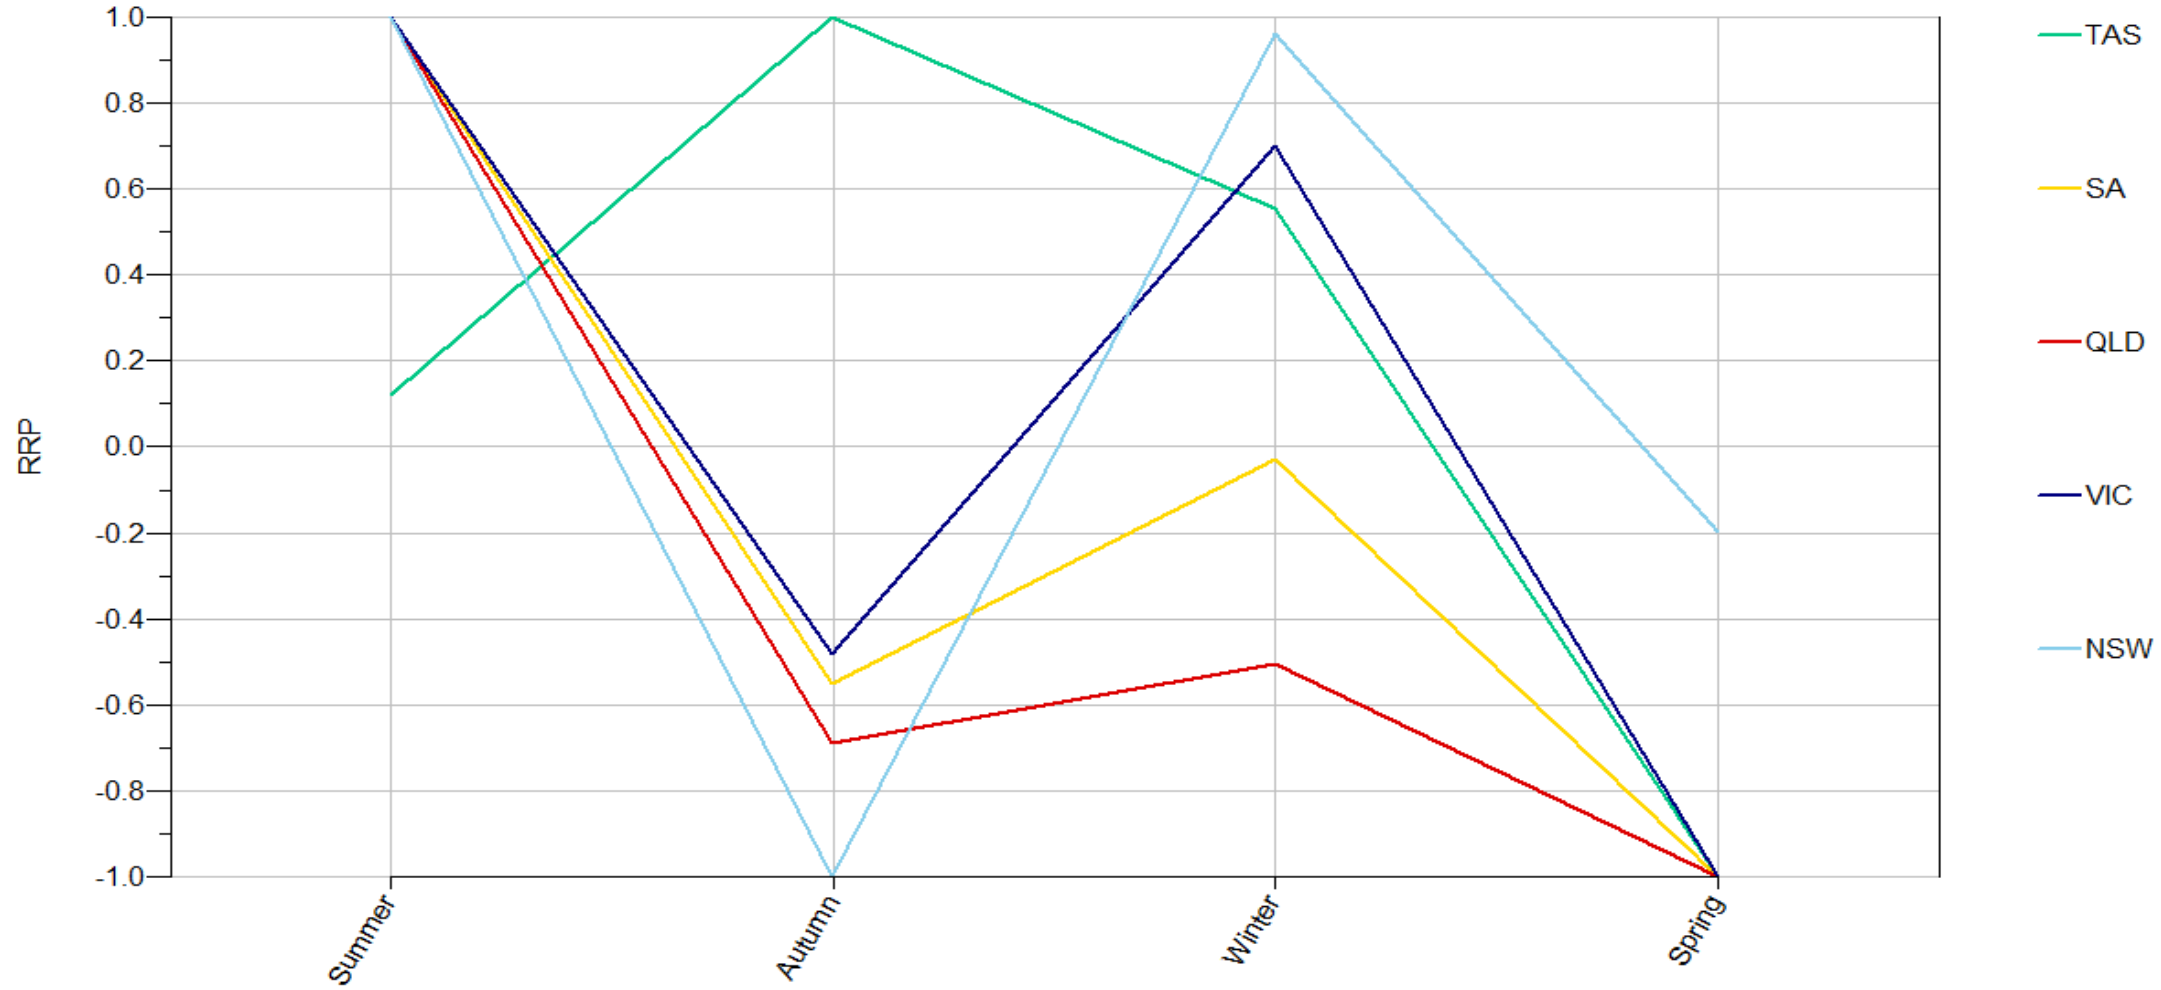

RRP_DayOfWeek_Stack 1999-2014

Data source:

RRP_DayOfWeek_Stack 2015-2020

RRP_DayOfWeek_Line 1999-2020

RRP_DayOfWeek_Line 1999-2014

RRP_DayOfWeek_Line 2015-2020

Data source:

RRP_DayOfWeek_Scale 1999-2020

RRP_MonthOfYear_Stack 2015-2020

RRP_MonthOfYear_Line 1999-2020

RRP_MonthOfYear_Line 1999-2014

RRP_MonthOfYear_Line 2015-2020

RRP_MonthOfYear_Scale 1999-2020

RRP_MonthOfYear_Scale 1999-2014

RRP_MonthOfYear_Scale 2015-2020

RRP_SeasOfYear_Stack 1999-2020

RRP_SeasOfYear_Stack 1999-2014

RRP_SeasOfYear_Stack 2015-2020

RRP_SeasOfYear_Line 1999-2020

RRP_SeasOfYear_Line 1999-2014

RRP_SeasOfYear_Line 2015-2020

RRP_SeasOfYear_Scale 1999-2020

RRP_SeasOfYear_Scale 1999-2014

RRP_SeasOfYear_Scale 2015-2020

RRP_L7Day30_Stack

RRP_L7Day30_Line

RRP_L15Day30_Stack

Data source:

RRP_L15Day30_Line

Data source: