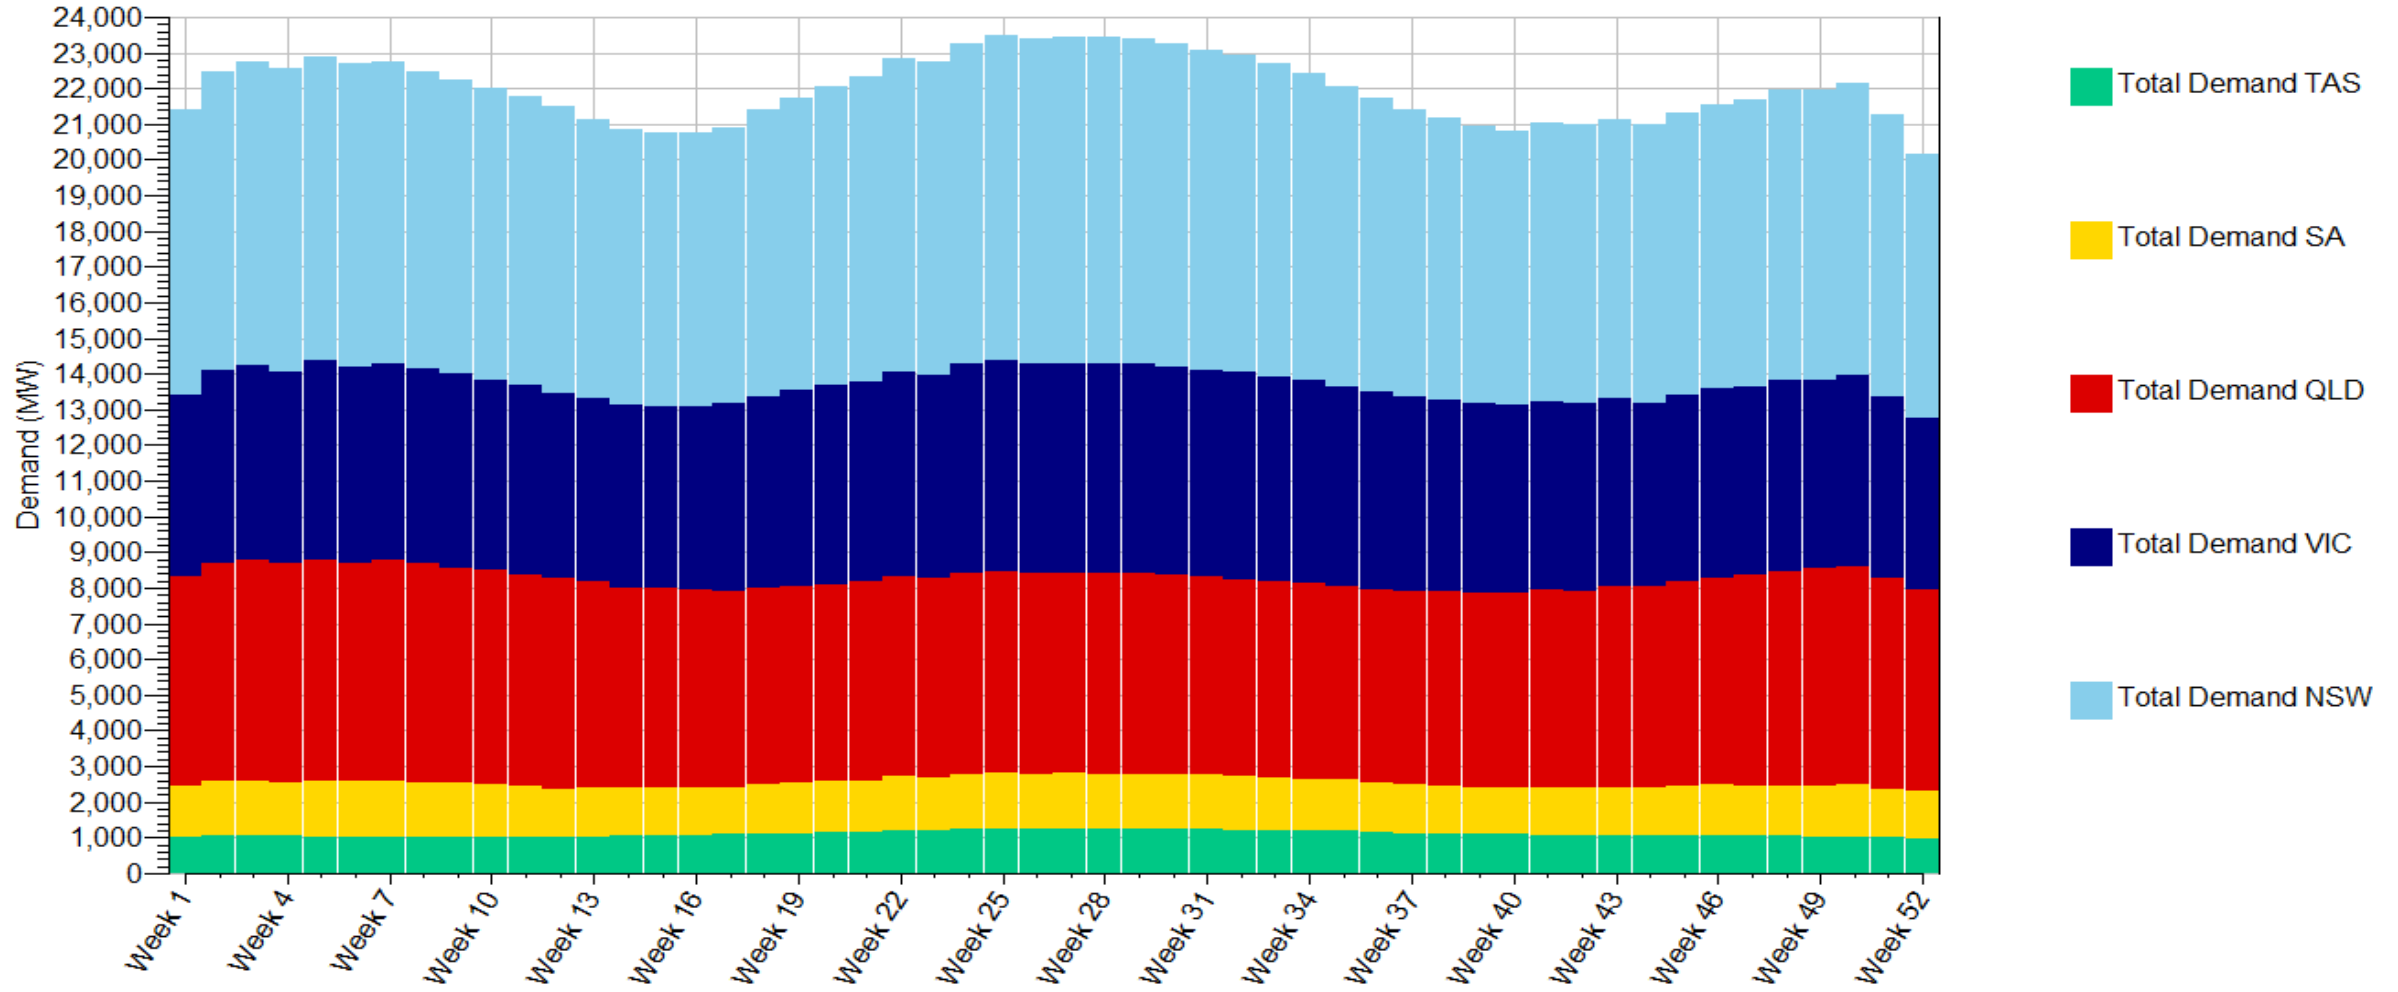

Demand_HourOfDay_Scale 1999-2014

Demand_HourOfDay_Scale 2015-2020

Demand_DayOfWeek_Stack 1999-2020

Demand_DayOfWeek_Stack 1999-2014

Demand_DayOfWeek_Stack 2015-2020

Demand_DayOfWeek_Line 1999-2020

Demand_DayOfWeek_Line 1999-2014

Demand_DayOfWeek_Line 2015-2020

Demand_DayOfWeek_Scale 1999-2020

Demand_DayOfWeek_Scale 1999-2014

Demand_DayOfWeek_Scale 2015-2020

Demand_WeekOfYear_Stack 1999-2020

Demand_WeekOfYear_Stack 1999-2014

Demand_WeekOfYear_Stack 2015-2020

Demand_WeekOfYear_Line 1999-2020

Demand_WeekOfYear_Line 1999-2014

Demand_WeekOfYear_Line 2015-2020

Demand_WeekOfYear_Scale 1999-2020

Demand_WeekOfYear_Scale 1999-2014

Demand_WeekOfYear_Scale 2015-2020

Demand_MonthOfYear_Stack 1999-2020