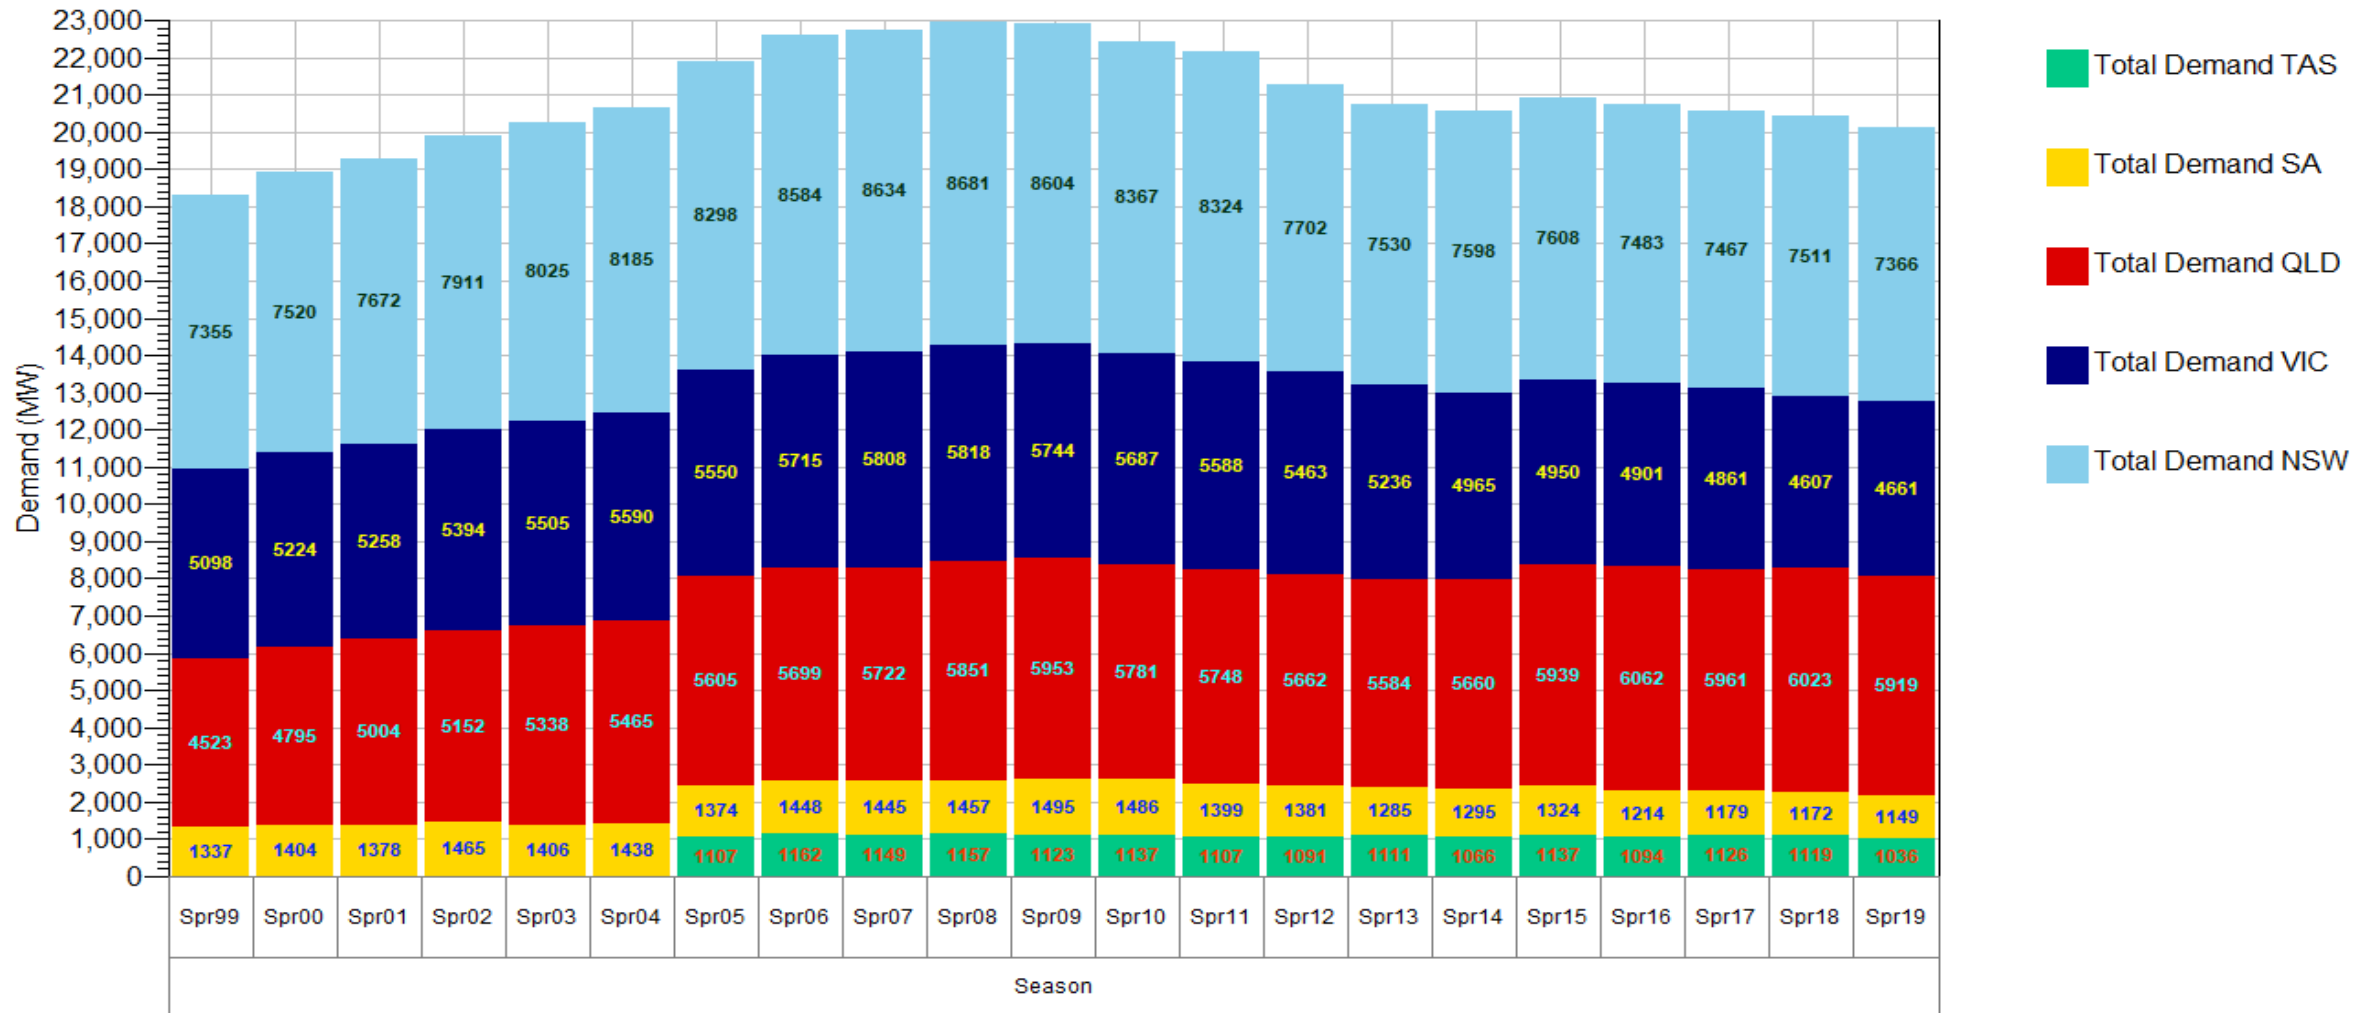

Demand_Summer_Line

Demand_Summer_Stack

Demand_Autumn_Line

Demand_Autumn_Stack

Demand_Winter_Line

Demand_Winter_Stack

Demand_Spring_Line

Demand_Spring_Stack

Demand_HourOfDay_Stack 1999-2020

Demand_HourOfDay_Stack 1999-2014

Demand_HourOfDay_Stack 2015-2020

Demand_HourOfDay_Line 1999-2020

Demand_HourOfDay_Line 1999-2014

Demand_HourOfDay_Line 2015-2020

Demand_HourOfDay_Scale 1999-2020