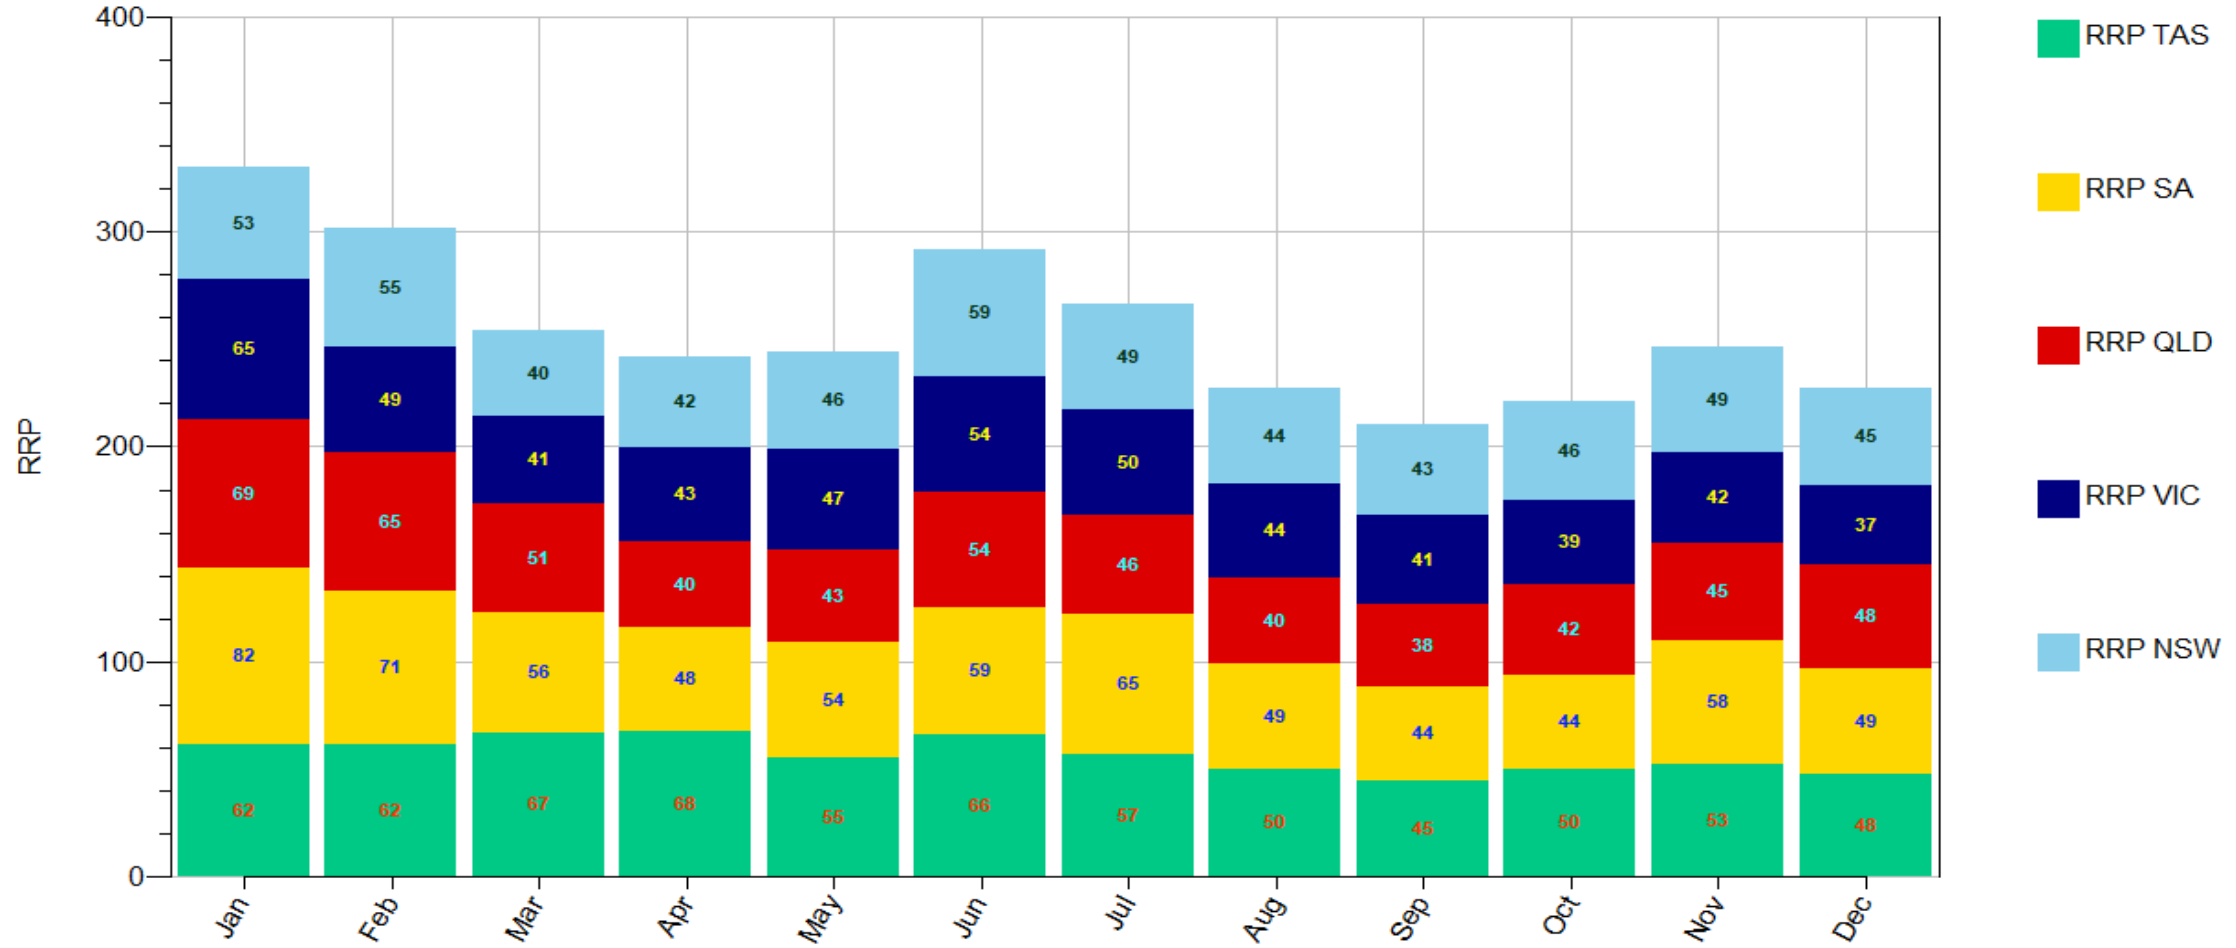

RRP_DayOfWeek_Stack 1999-2014

Data source:

RRP_DayOfWeek_Stack 2015-2020

RRP_DayOfWeek_Line 1999-2020

RRP_DayOfWeek_Line 1999-2014

RRP_DayOfWeek_Line 2015-2020

Data source:

RRP_DayOfWeek_Scale 1999-2020

RRP_DayOfWeek_Scale 1999-2014

RRP_DayOfWeek_Scale 2015-2020

RRP_WeekOfYear_Stack 1999-2020

RRP_WeekOfYear_Stack 1999-2014

Data source:

RRP_WeekOfYear_Stack 2015-2020

Data source:

RRP_WeekOfYear_Line 1999-2020

RRP_WeekOfYear_Line 1999-2014

RRP_WeekOfYear_Line 2015-2020

RRP_WeekOfYear_Scale 1999-2020

RRP_WeekOfYear_Scale 1999-2014

RRP_WeekOfYear_Scale 2015-2020

RRP_MonthOfYear_Stack 1999-2020

RRP_MonthOfYear_Stack 1999-2014

RRP_MonthOfYear_Stack 2015-2020

RRP_MonthOfYear_Line 1999-2020

RRP_MonthOfYear_Line 1999-2014

RRP_MonthOfYear_Line 2015-2020

RRP_MonthOfYear_Scale 1999-2020

RRP_MonthOfYear_Scale 1999-2014

RRP_MonthOfYear_Scale 2015-2020