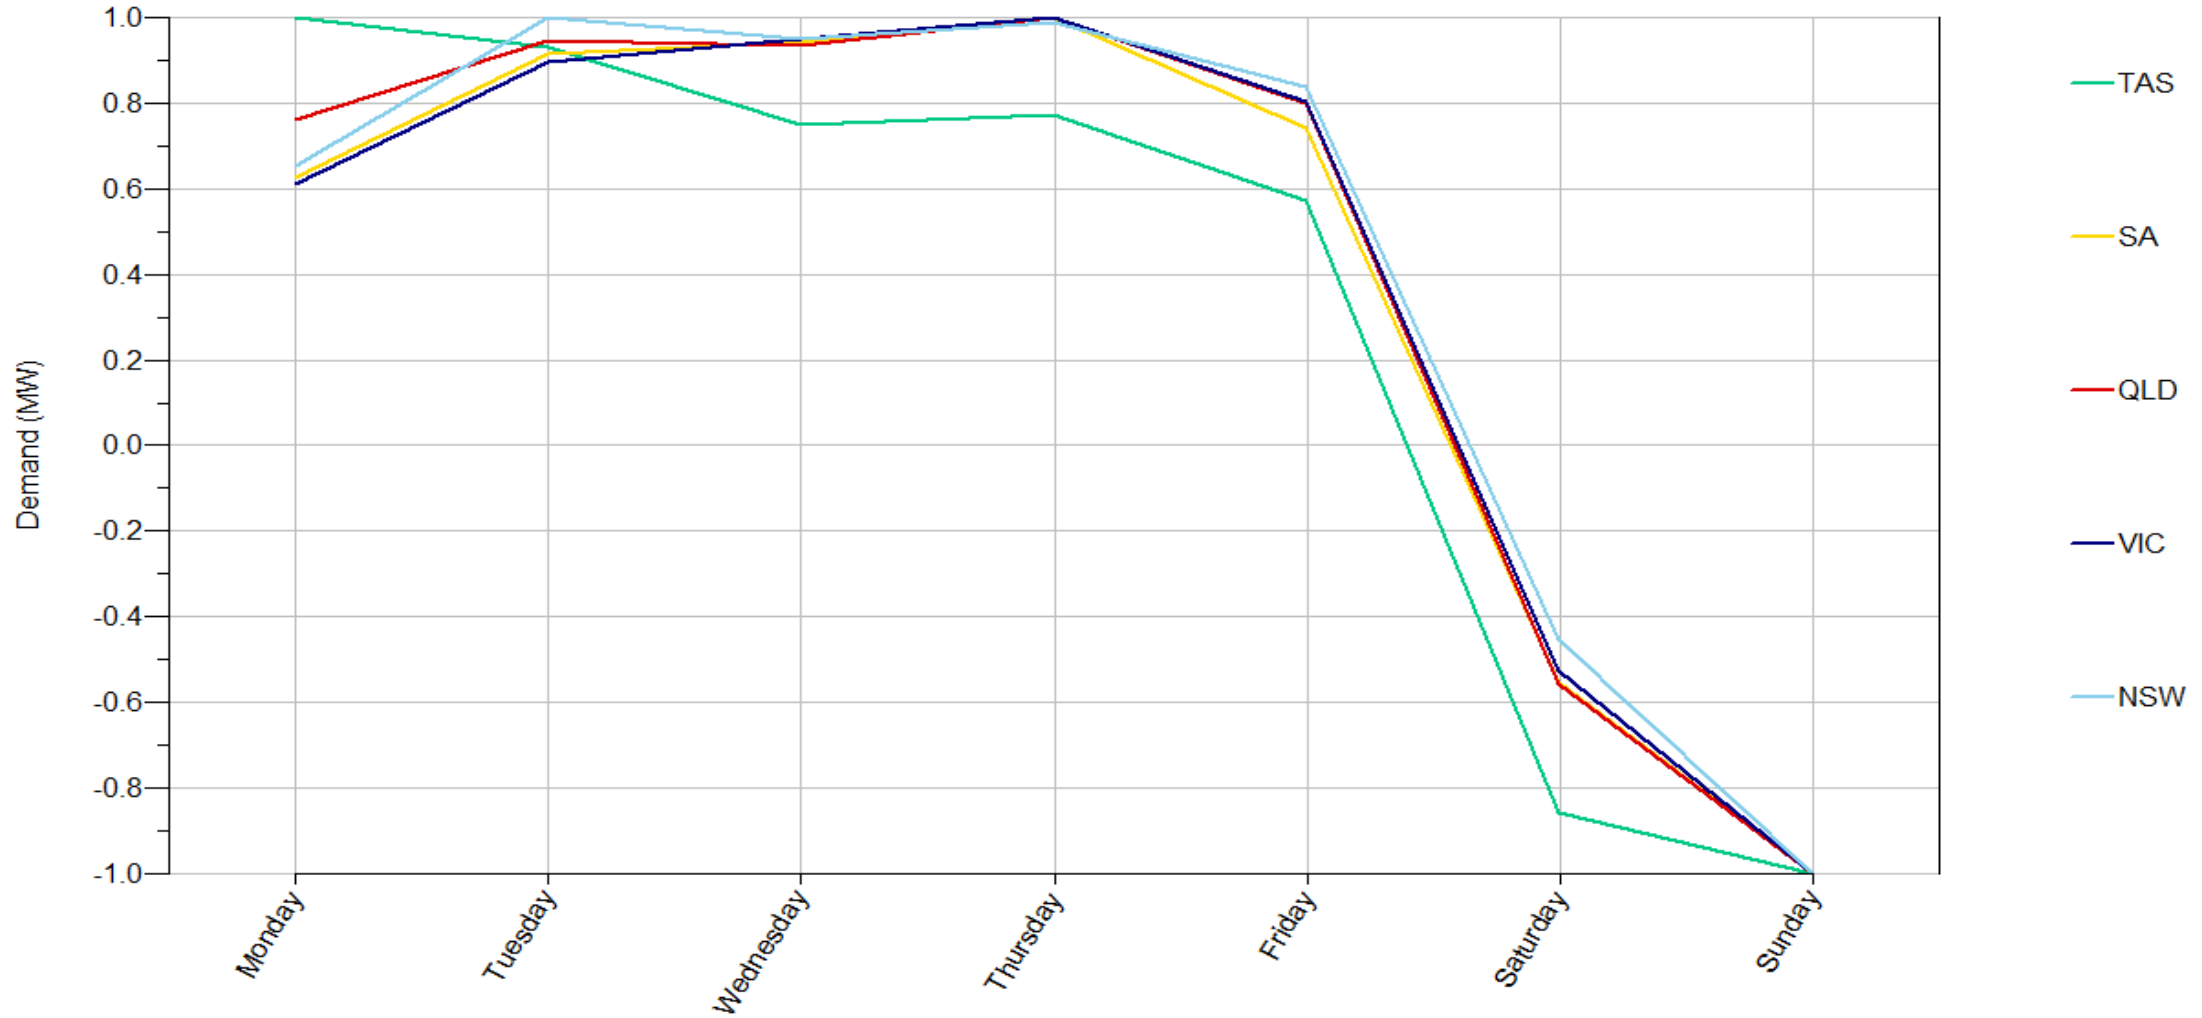

Demand_HourOfDay_Stack 1999-2020

Demand_HourOfDay_Stack 1999-2014

Demand_HourOfDay_Stack 2015-2020

Demand_HourOfDay_Line 1999-2020

Demand_HourOfDay_Line 1999-2014

Demand_HourOfDay_Line 2015-2020

Demand_HourOfDay_Scale 1999-2020

Demand_HourOfDay_Scale 1999-2014

Demand_HourOfDay_Scale 2015-2020

Demand_DayOfWeek_Stack 1999-2020

Demand_DayOfWeek_Stack 1999-2014

Demand_DayOfWeek_Stack 2015-2020

Demand_DayOfWeek_Line 1999-2020

Demand_DayOfWeek_Line 1999-2014

Demand_DayOfWeek_Line 2015-2020

Demand_DayOfWeek_Scale 1999-2020

Demand_DayOfWeek_Scale 1999-2014

Demand_DayOfWeek_Scale 2015-2020

Demand_WeekOfYear_Stack 1999-2020

Demand_WeekOfYear_Stack 1999-2014

Demand_WeekOfYear_Stack 2015-2020