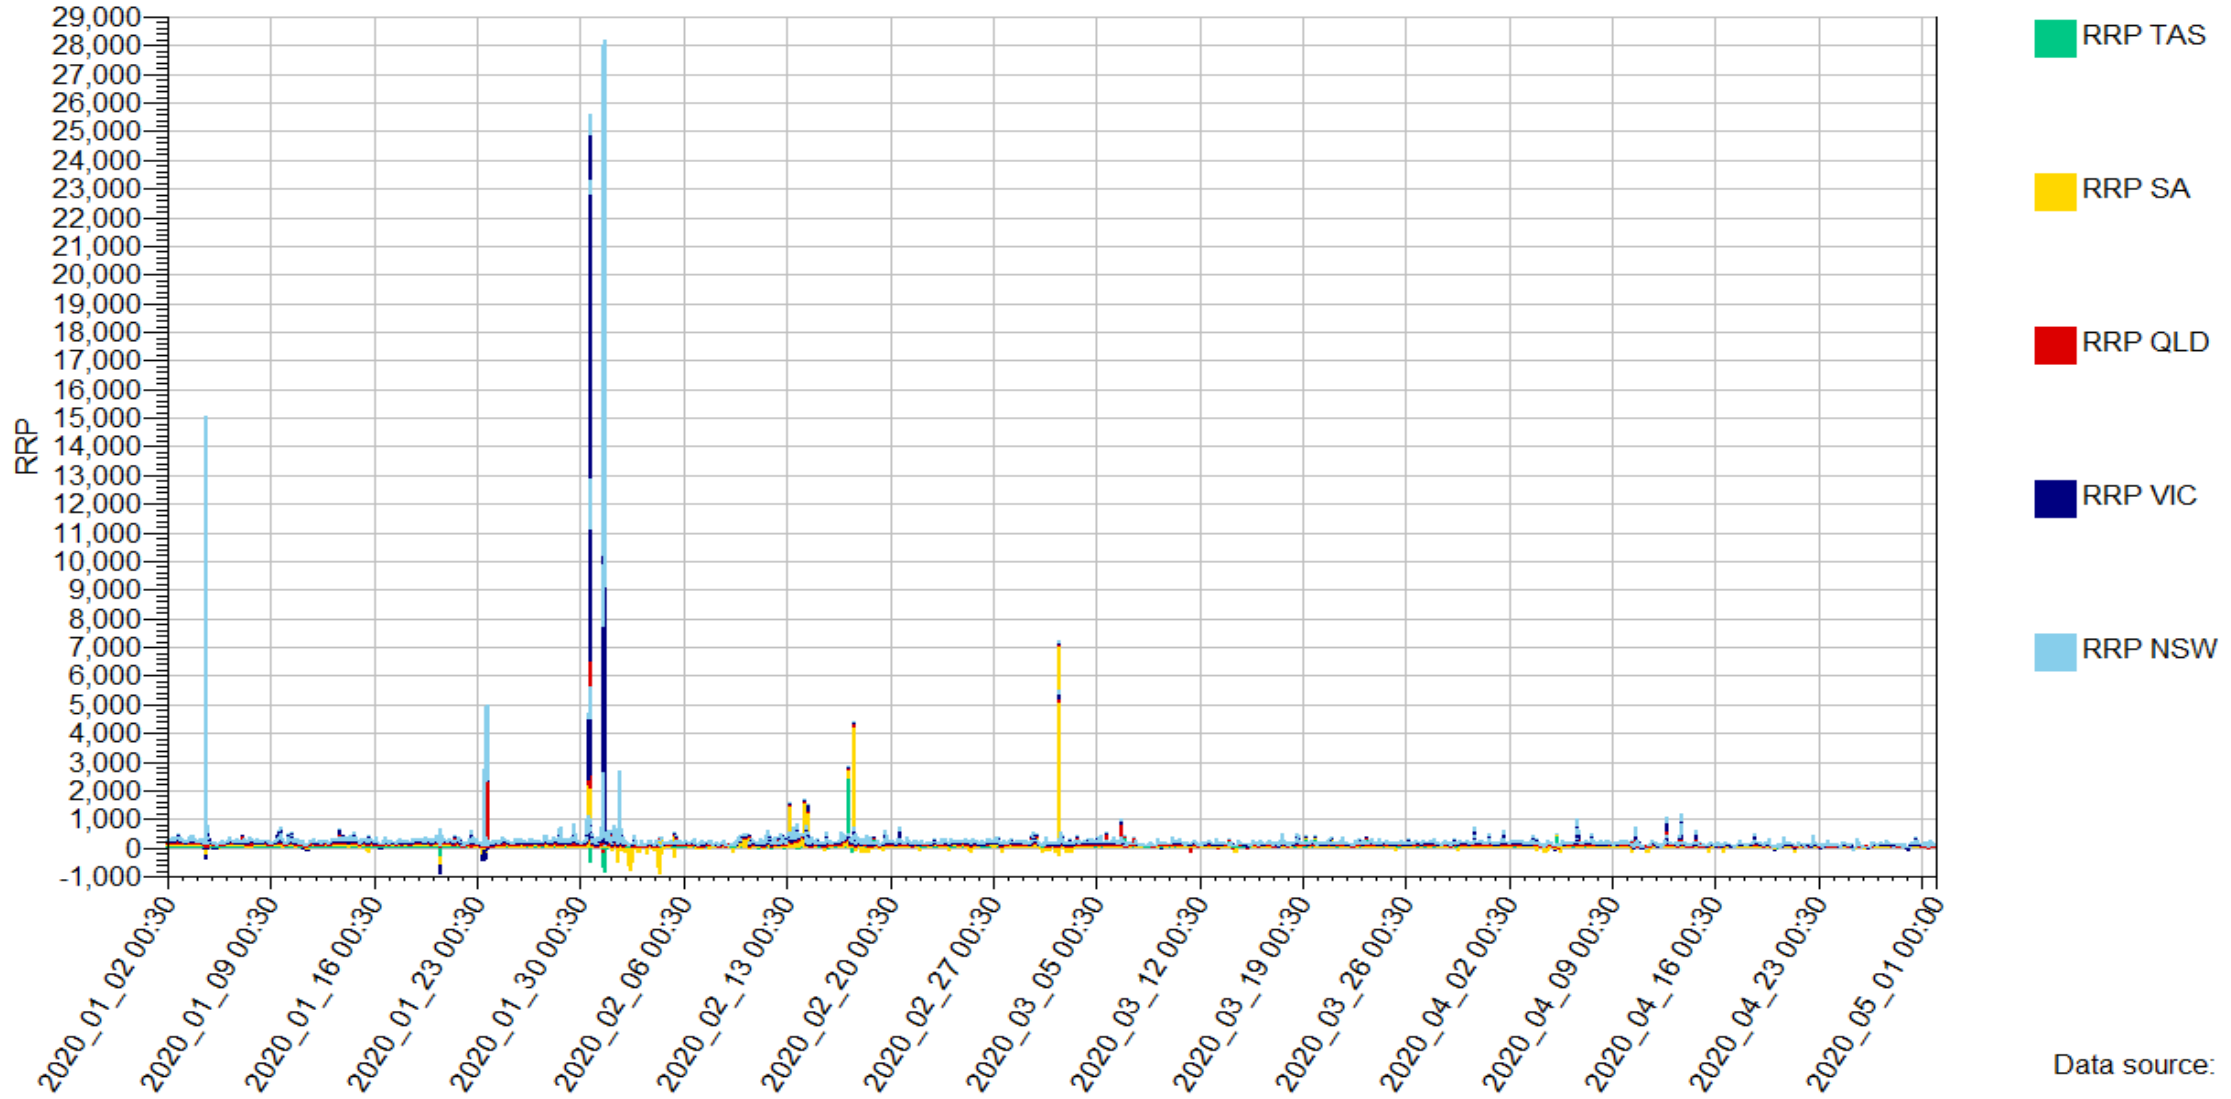

RRP_SeasOfYear_Scale 1999-2014

RRP_SeasOfYear_Scale 2015-2020

RRP_L7Day30_Stack

RRP_L7Day30_Line

RRP_L15Day30_Stack

Data source:

RRP_L15Day30_Line

Data source:

RRP_L30Day30_Stack

RRP_L30Day30_Line

Data source:

RRP_L90Day30_Stack

RRP_L90Day30_Line

RRP_L120Day30_Stack

Data source:

RRP_L120Day30_Line