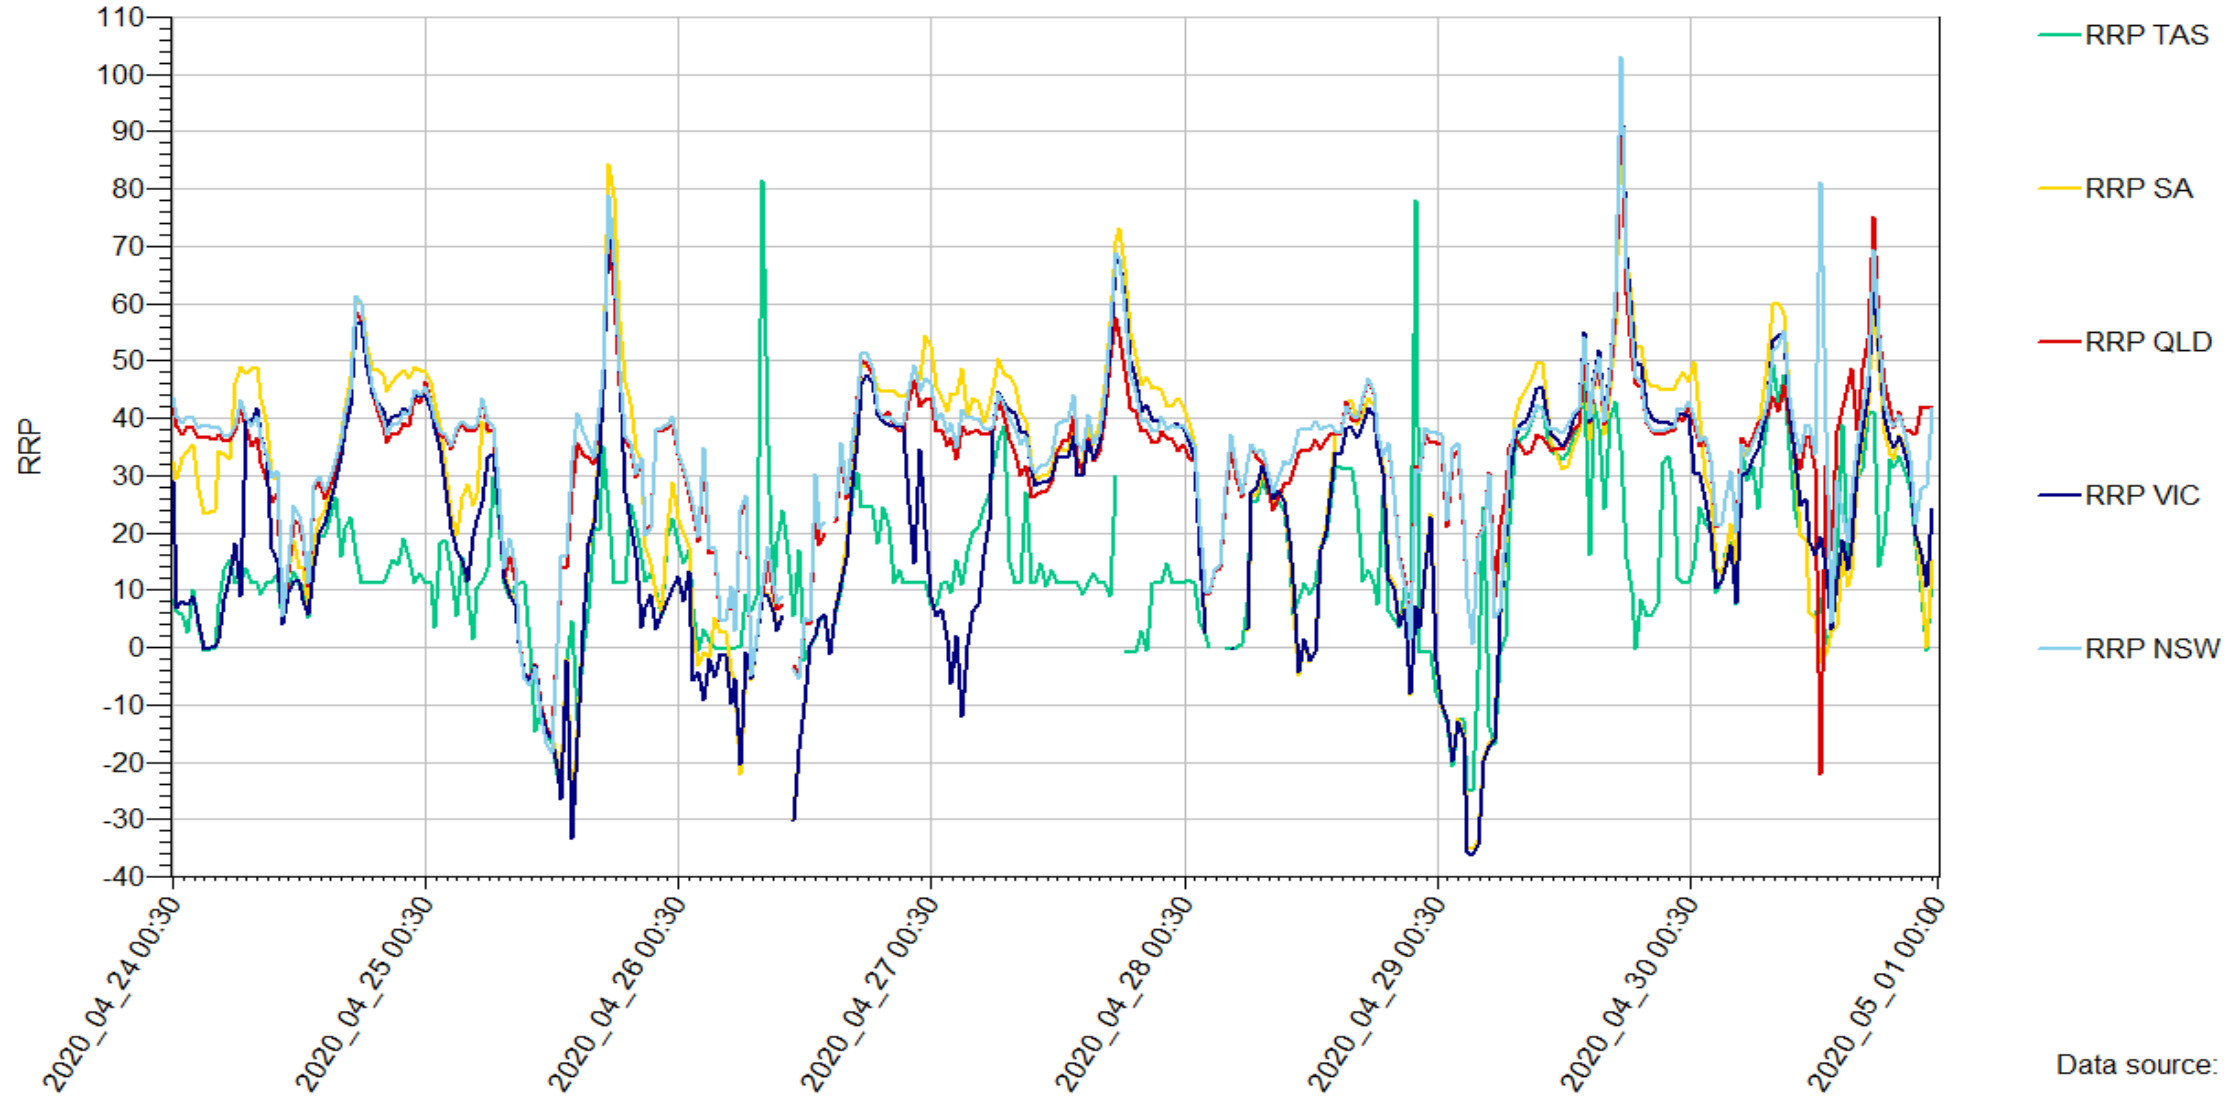

RRP_SeasOfYear_Stack 1999-2020

RRP_SeasOfYear_Stack 1999-2014

RRP_SeasOfYear_Stack 2015-2020

RRP_SeasOfYear_Line 1999-2020

RRP_SeasOfYear_Line 1999-2014

RRP_SeasOfYear_Line 2015-2020

RRP_SeasOfYear_Scale 1999-2020

RRP_SeasOfYear_Scale 1999-2014

RRP_SeasOfYear_Scale 2015-2020

RRP_L7Day30_Stack

RRP_L7Day30_Line

RRP_L15Day30_Stack

Data source:

RRP_L15Day30_Line

Data source:

RRP_L30Day30_Stack

RRP_L30Day30_Line

Data source:

RRP_L90Day30_Stack

RRP_L90Day30_Line

RRP_L120Day30_Stack

Data source:

RRP_L120Day30_Line

Data source:

RRP_L30Day_Stack

Data source:

RRP_L30Day_Line

RRP_L26Week_Stack

Data source:

RRP_L26Week_Line

RRP_L30Month_Stack