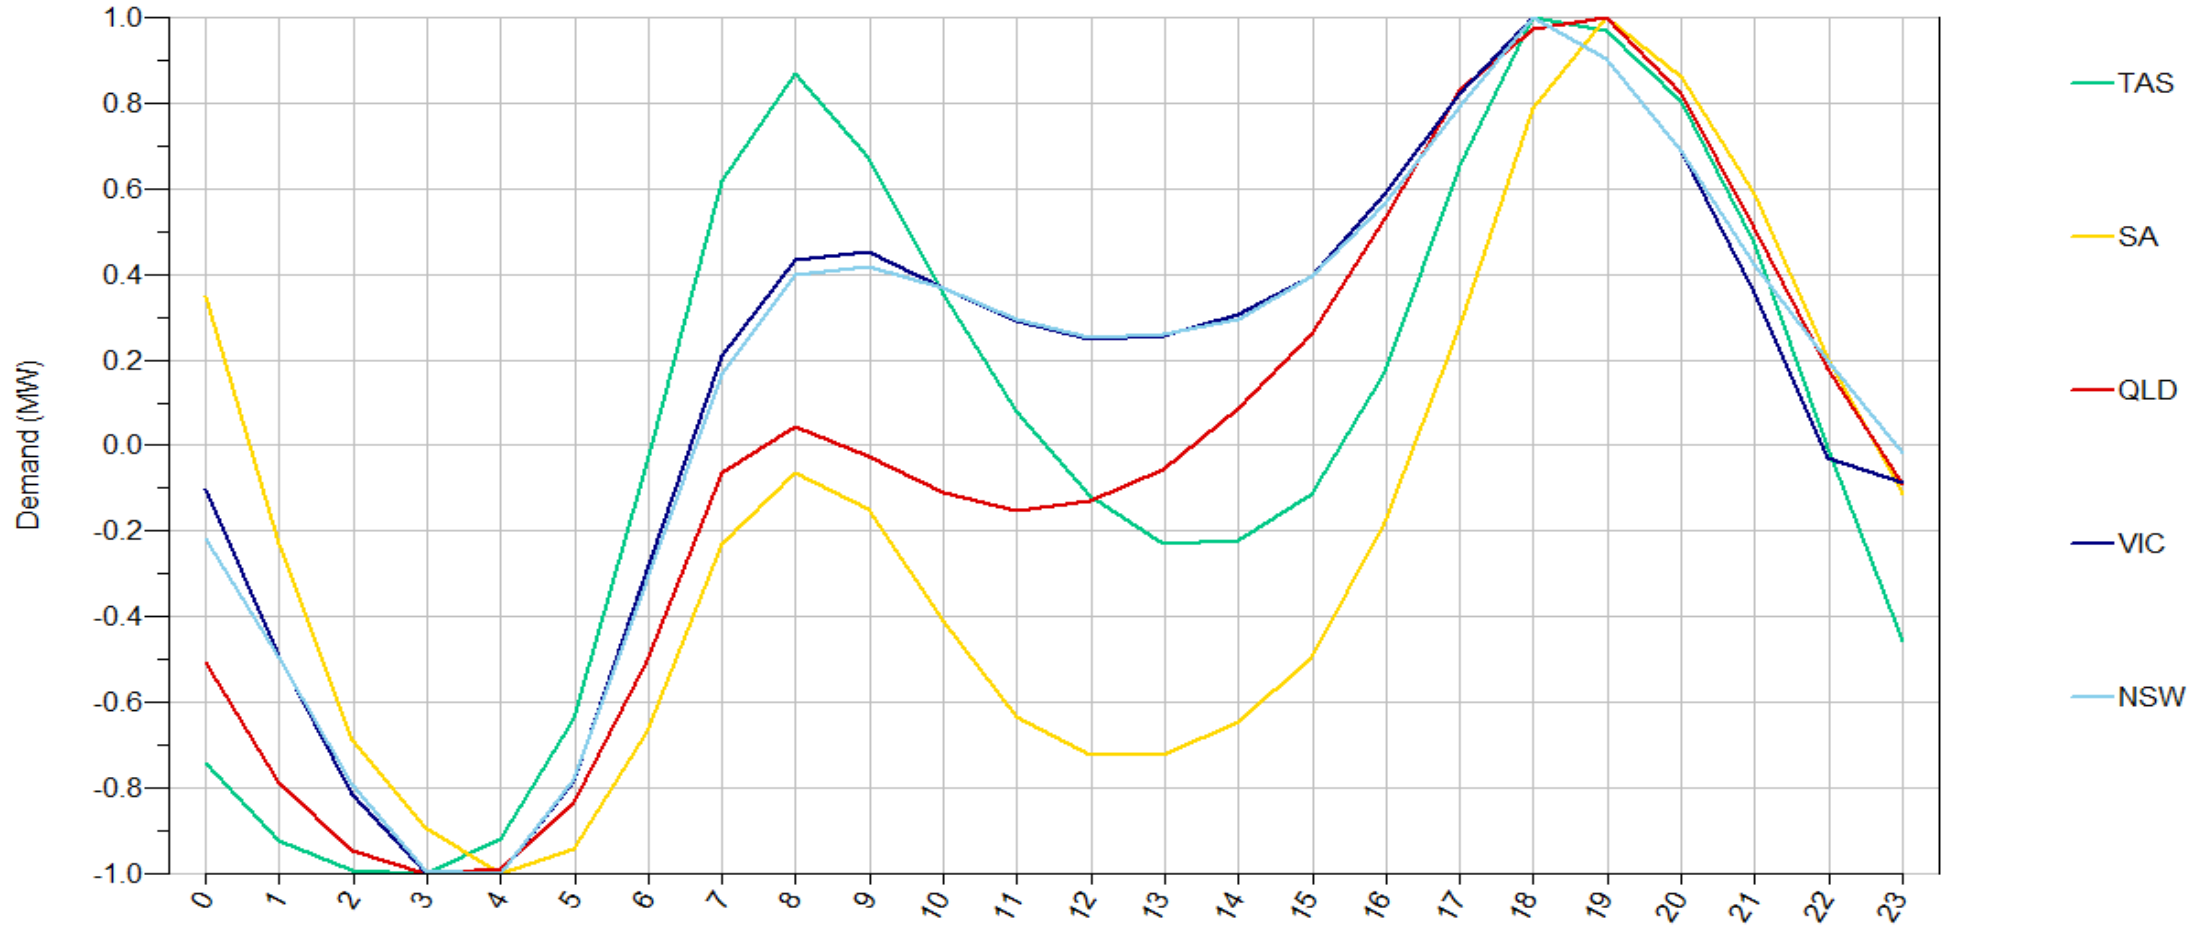

Demand_HourOfDay_Stack 1999-2020

Demand_HourOfDay_Stack 1999-2014

Demand_HourOfDay_Stack 2015-2020

Demand_HourOfDay_Line 1999-2020

Demand_HourOfDay_Line 1999-2014

Demand_HourOfDay_Line 2015-2020

Demand_HourOfDay_Scale 1999-2020

Demand_HourOfDay_Scale 1999-2014

Demand_HourOfDay_Scale 2015-2020

Demand_DayOfWeek_Stack 1999-2020

Demand_DayOfWeek_Stack 1999-2014

Demand_DayOfWeek_Stack 2015-2020

Demand_DayOfWeek_Line 1999-2020

Demand_DayOfWeek_Line 1999-2014