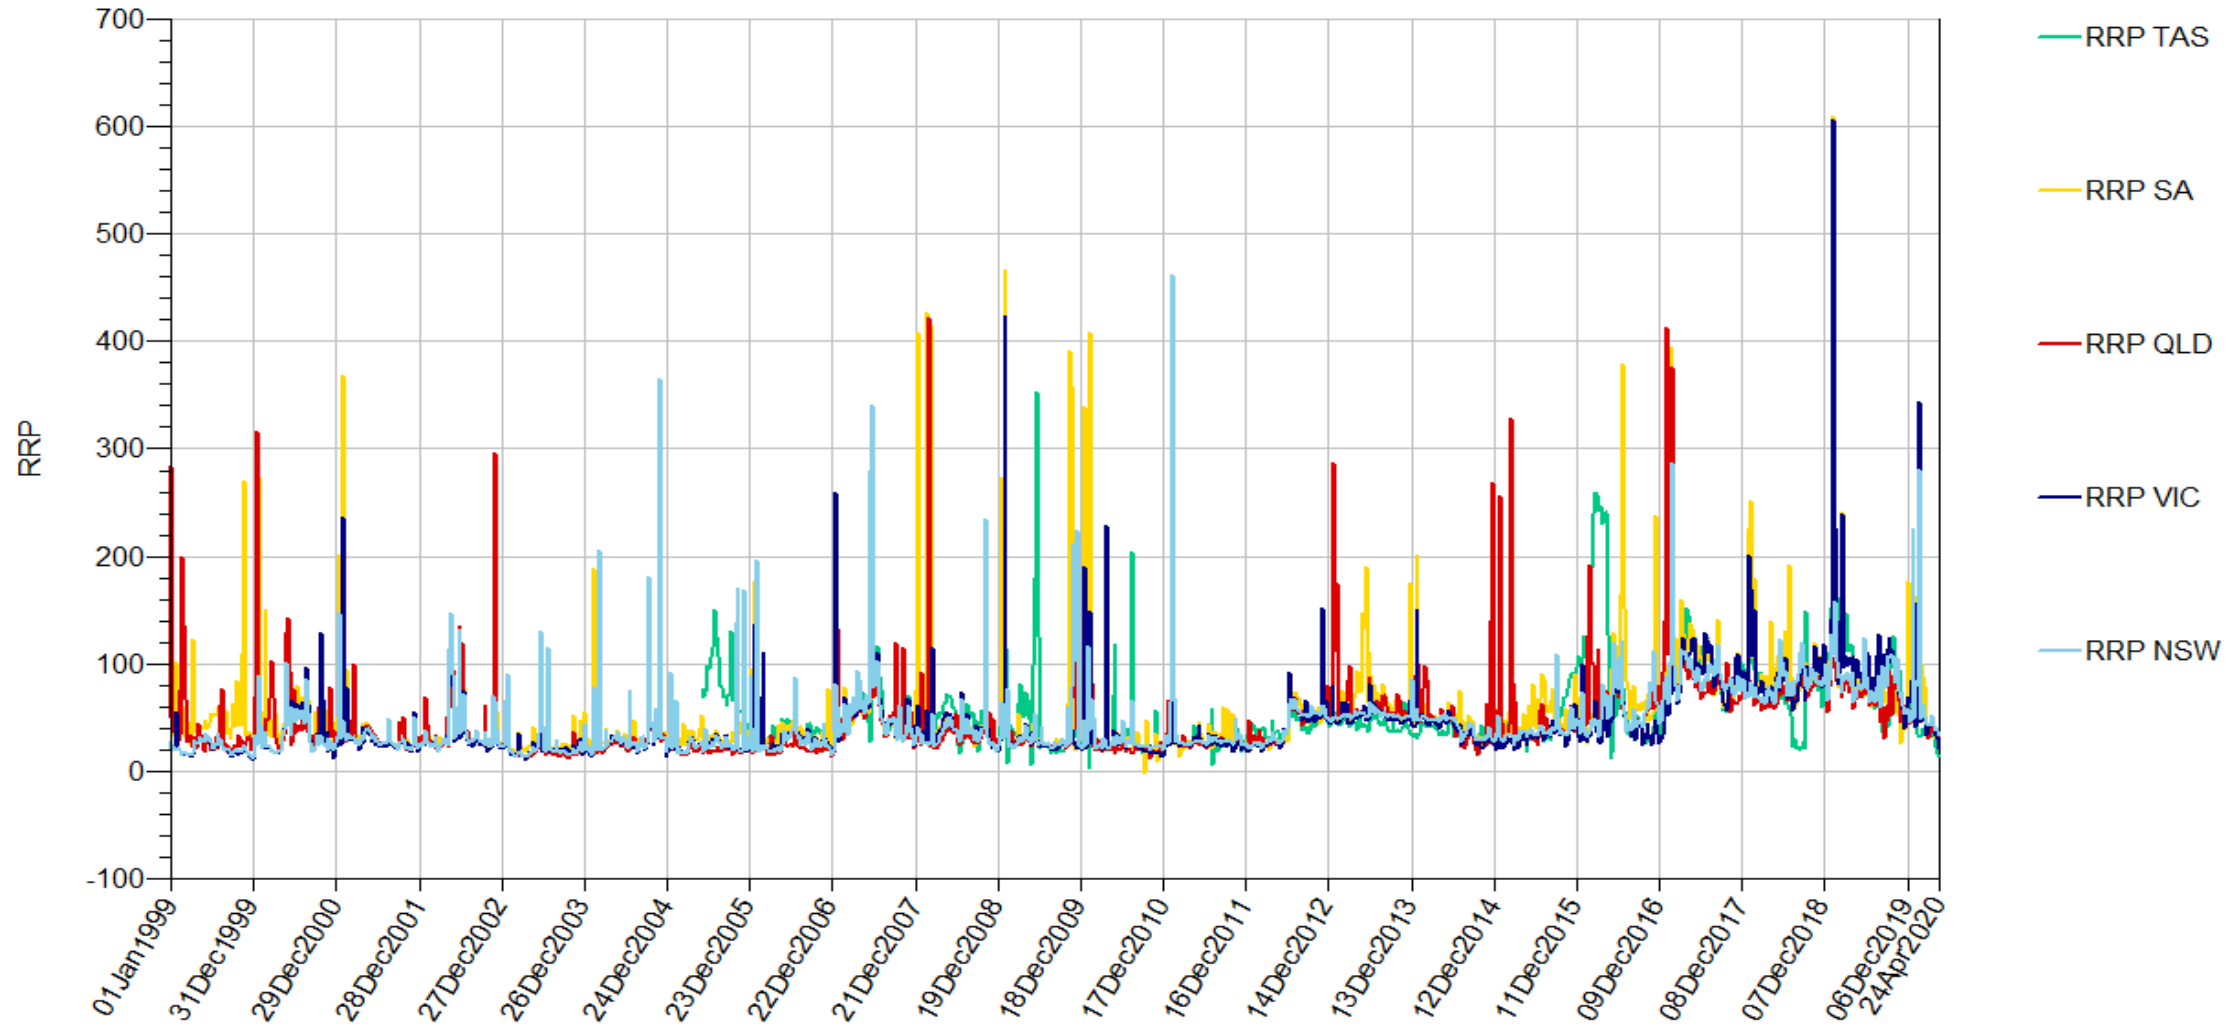

Demand_L26Week_Stack

Demand_L26Week_Line

Demand_L30Month_Stack

Demand_L30Month_Line

RRP_Day_Stack

Data source:

RRP_Day_Line

RRP_Week_Stack

Data source:

RRP_Week_Line

RRP_Month_Stack

Data source:

RRP_Month_Line

RRP_Quarter_Stack

Data source:

RRP_Quarter_Line