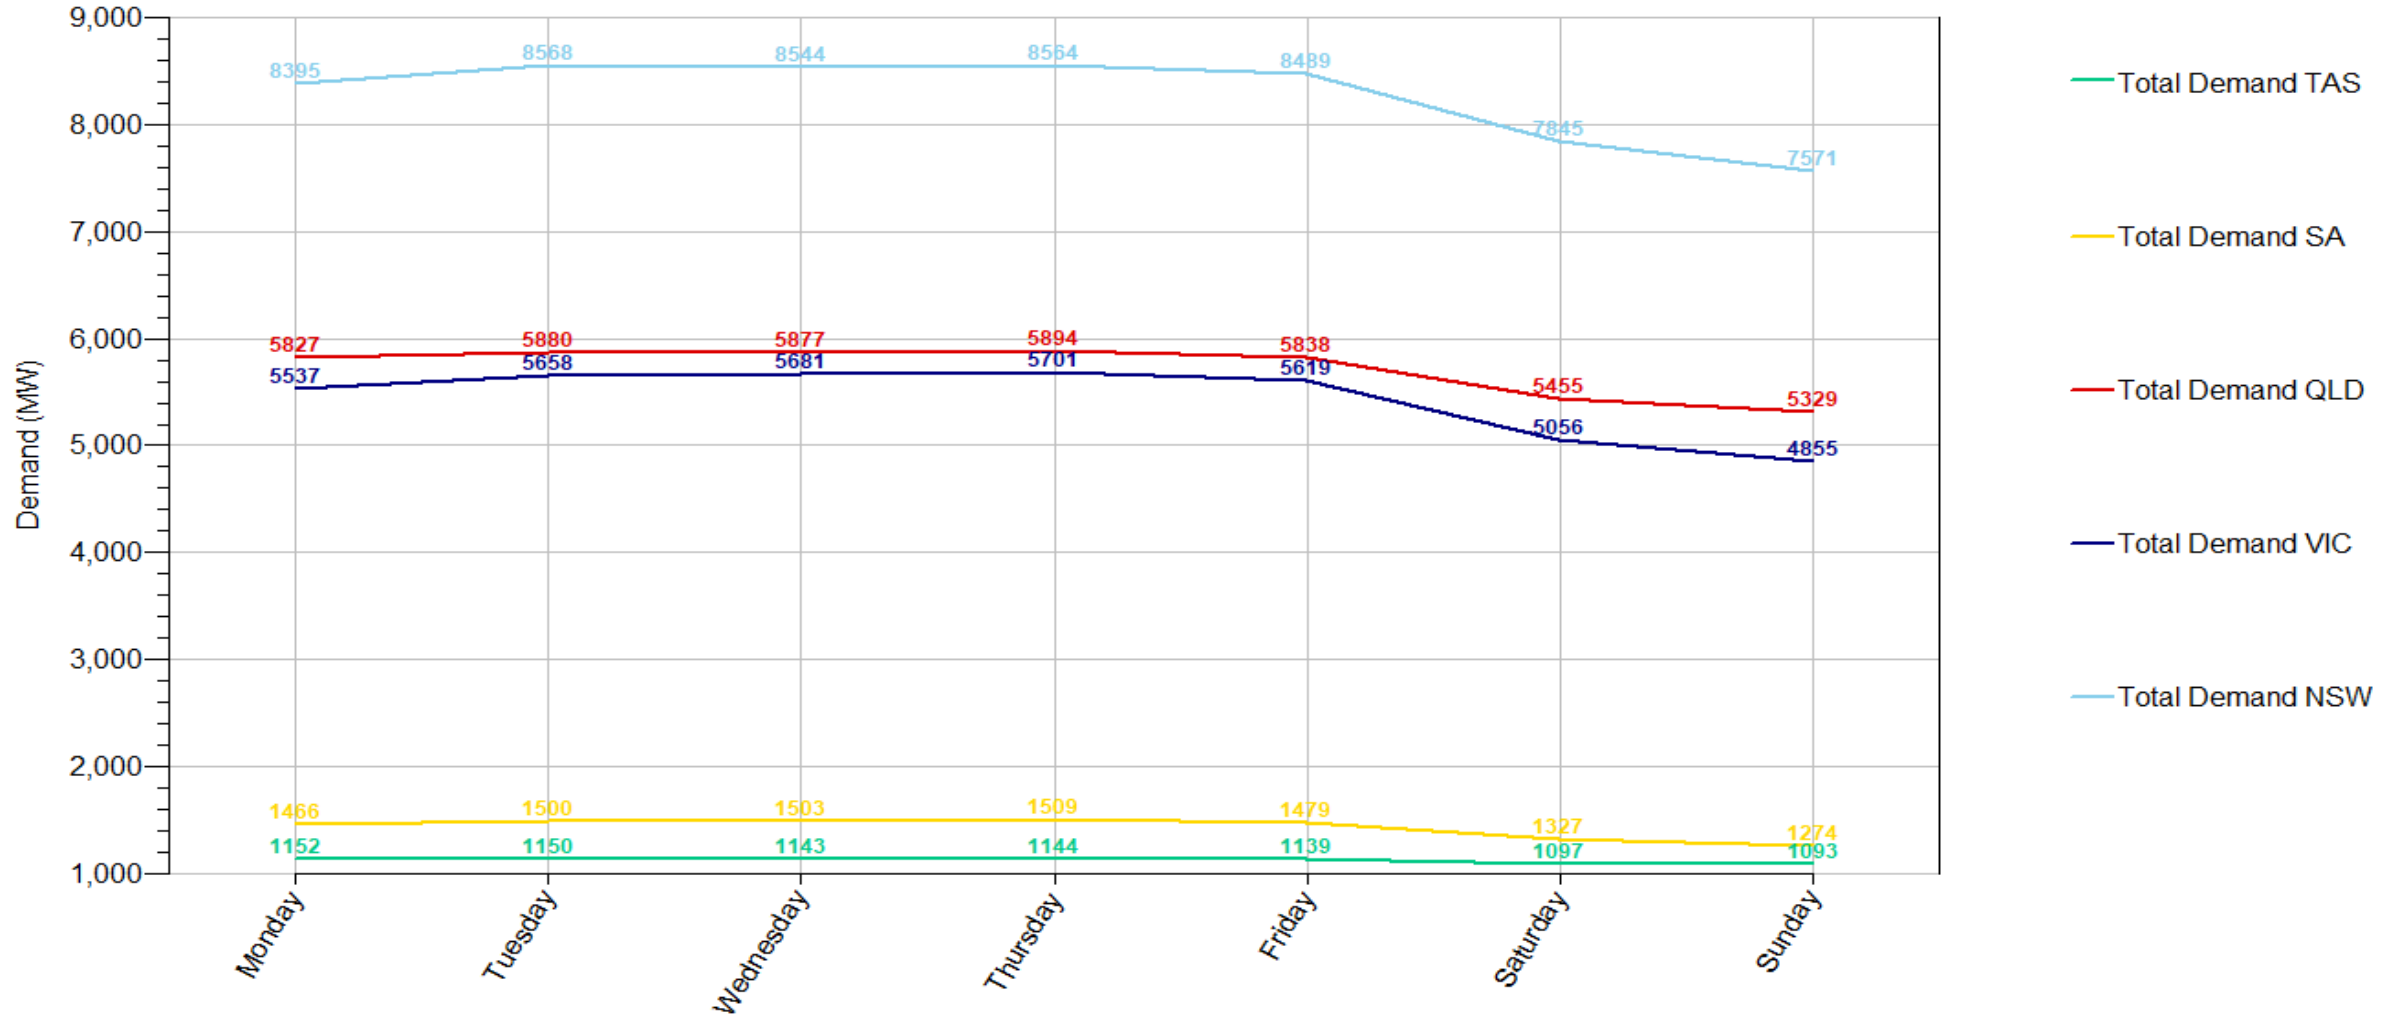

Demand_HourOfDay_Stack 1999-2020

Demand_HourOfDay_Stack 1999-2014

Demand_HourOfDay_Stack 2015-2020

Demand_HourOfDay_Line 1999-2020

Demand_HourOfDay_Line 1999-2014

Demand_HourOfDay_Line 2015-2020

Demand_HourOfDay_Scale 1999-2020

Demand_HourOfDay_Scale 1999-2014

Demand_HourOfDay_Scale 2015-2020

Demand_DayOfWeek_Stack 1999-2020

Demand_DayOfWeek_Stack 1999-2014

Demand_DayOfWeek_Stack 2015-2020

Demand_DayOfWeek_Line 1999-2020

Demand_DayOfWeek_Line 1999-2014

Demand_DayOfWeek_Line 2015-2020

Demand_DayOfWeek_Scale 1999-2020

Demand_DayOfWeek_Scale 1999-2014

Demand_DayOfWeek_Scale 2015-2020

Demand_WeekOfYear_Stack 1999-2020

Demand_WeekOfYear_Stack 1999-2014

Demand_WeekOfYear_Stack 2015-2020