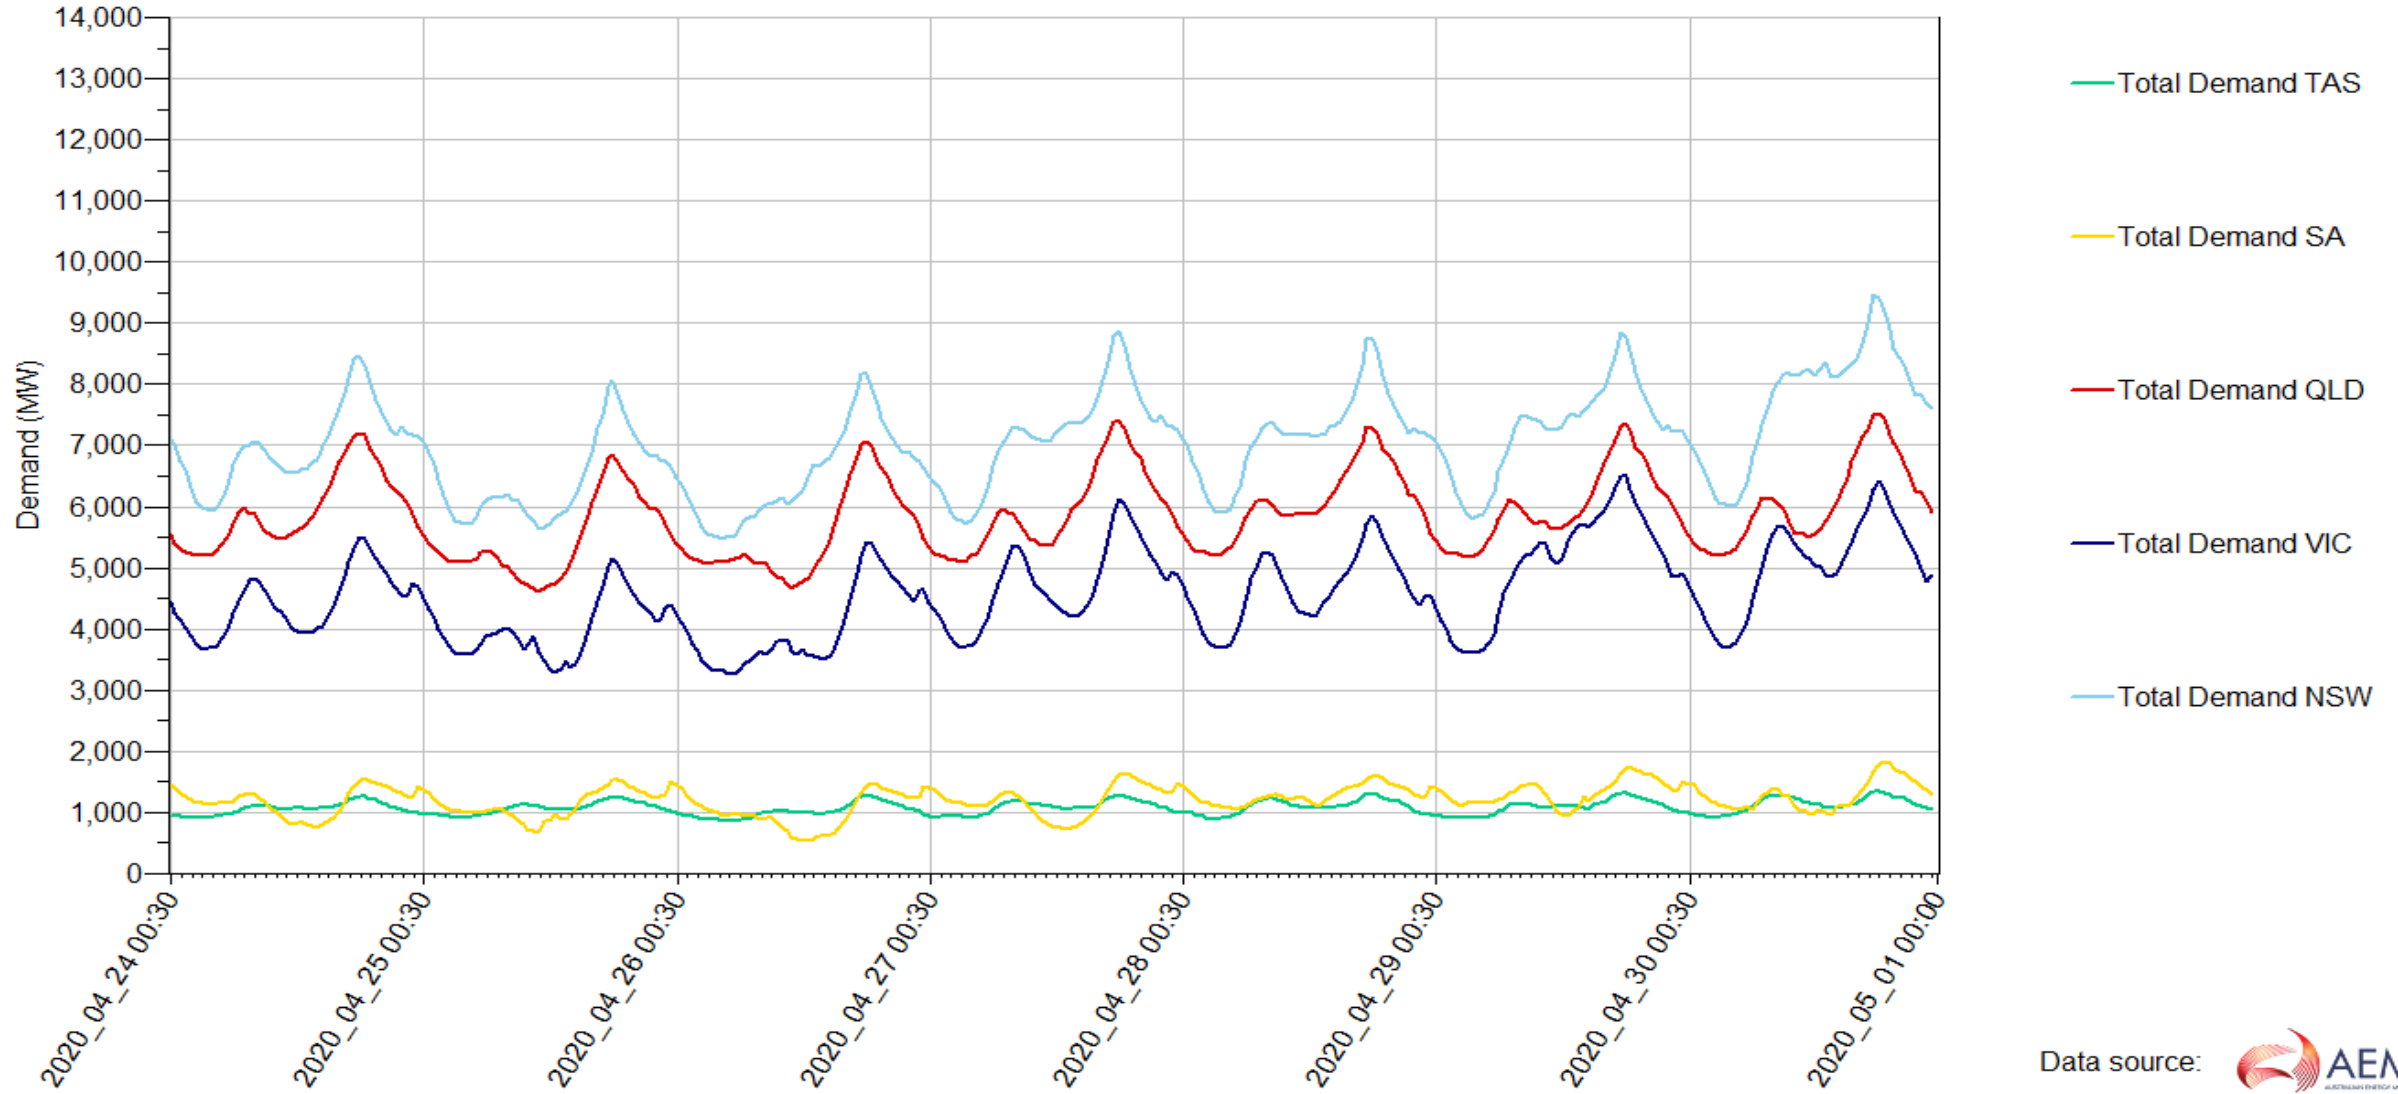

Demand_MonthOfYear_Scale 1999-2014

Demand_MonthOfYear_Scale 2015-2020

Demand_SeasOfYear_Stack 1999-2020

Demand_SeasOfYear_Stack 1999-2014

Demand_SeasOfYear_Stack 2015-2020

Demand_SeasOfYear_Line 1999-2020

Demand_SeasOfYear_Line 1999-2014

Demand_SeasOfYear_Line 2015-2020

Demand_SeasOfYear_Scale 1999-2020

Demand_SeasOfYear_Scale 1999-2014

Demand_SeasOfYear_Scale 2015-2020

Demand_L7Day30_Stack

Demand_L7Day30_Line

Demand_L15Day30_Stack

Demand_L15Day30_Line

Demand_L30Day30_Stack

Demand_L30Day30_Line

Demand_L90Day30_Stack

Demand_L90Day30_Line

Demand_L120Day30_Stack

Demand_L120Day30_Line

Demand_L30Day_Stack

Demand_L30Day_Line