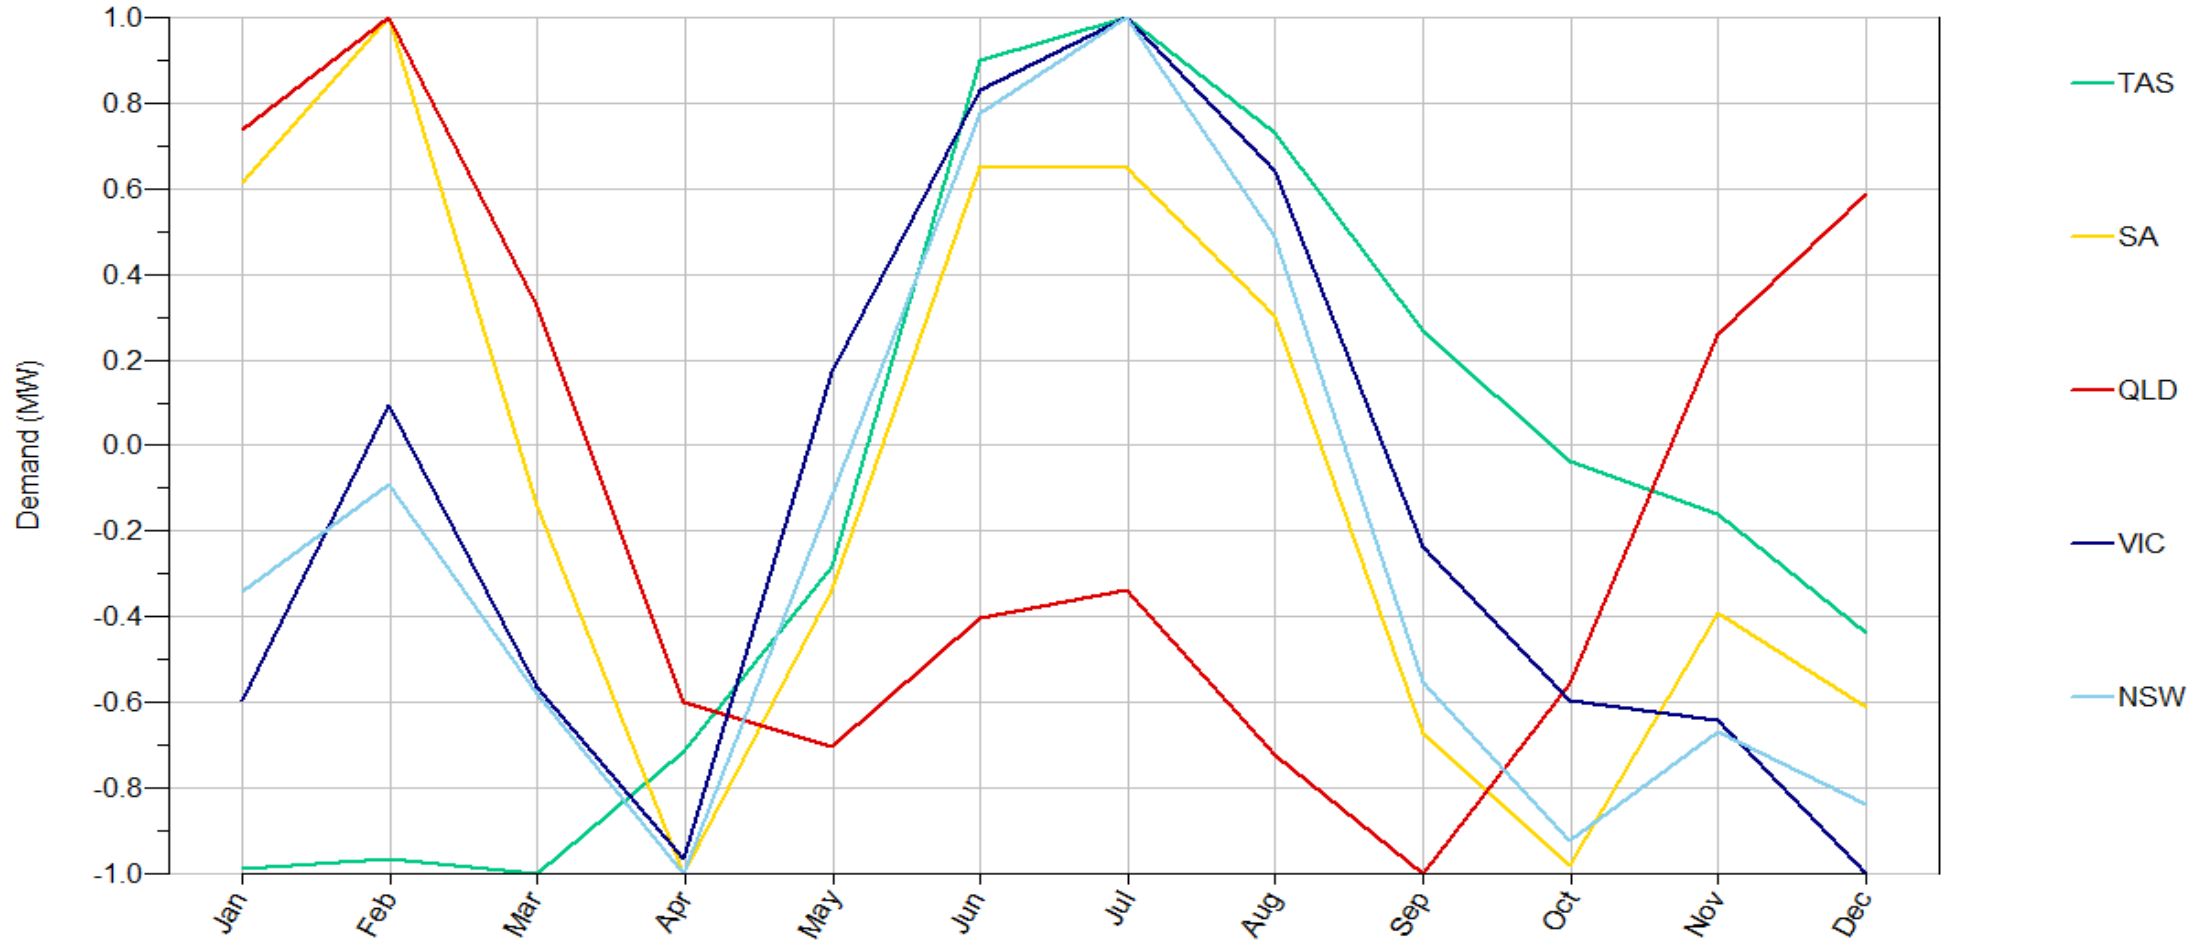

Demand_WeekOfYear_Line 1999-2020

Demand_WeekOfYear_Line 1999-2014

Demand_WeekOfYear_Line 2015-2020

Demand_WeekOfYear_Scale 1999-2020

Demand_WeekOfYear_Scale 1999-2014

Demand_WeekOfYear_Scale 2015-2020

Demand_MonthOfYear_Stack 1999-2020

Demand_MonthOfYear_Stack 1999-2014

Demand_MonthOfYear_Stack 2015-2020

Demand_MonthOfYear_Line 1999-2020

Demand_MonthOfYear_Line 1999-2014

Demand_MonthOfYear_Line 2015-2020

Demand_MonthOfYear_Scale 1999-2020

Demand_MonthOfYear_Scale 1999-2014

Demand_MonthOfYear_Scale 2015-2020

Demand_SeasOfYear_Stack 1999-2020

Demand_SeasOfYear_Stack 1999-2014

Demand_SeasOfYear_Stack 2015-2020

Demand_SeasOfYear_Line 1999-2020

Demand_SeasOfYear_Line 1999-2014