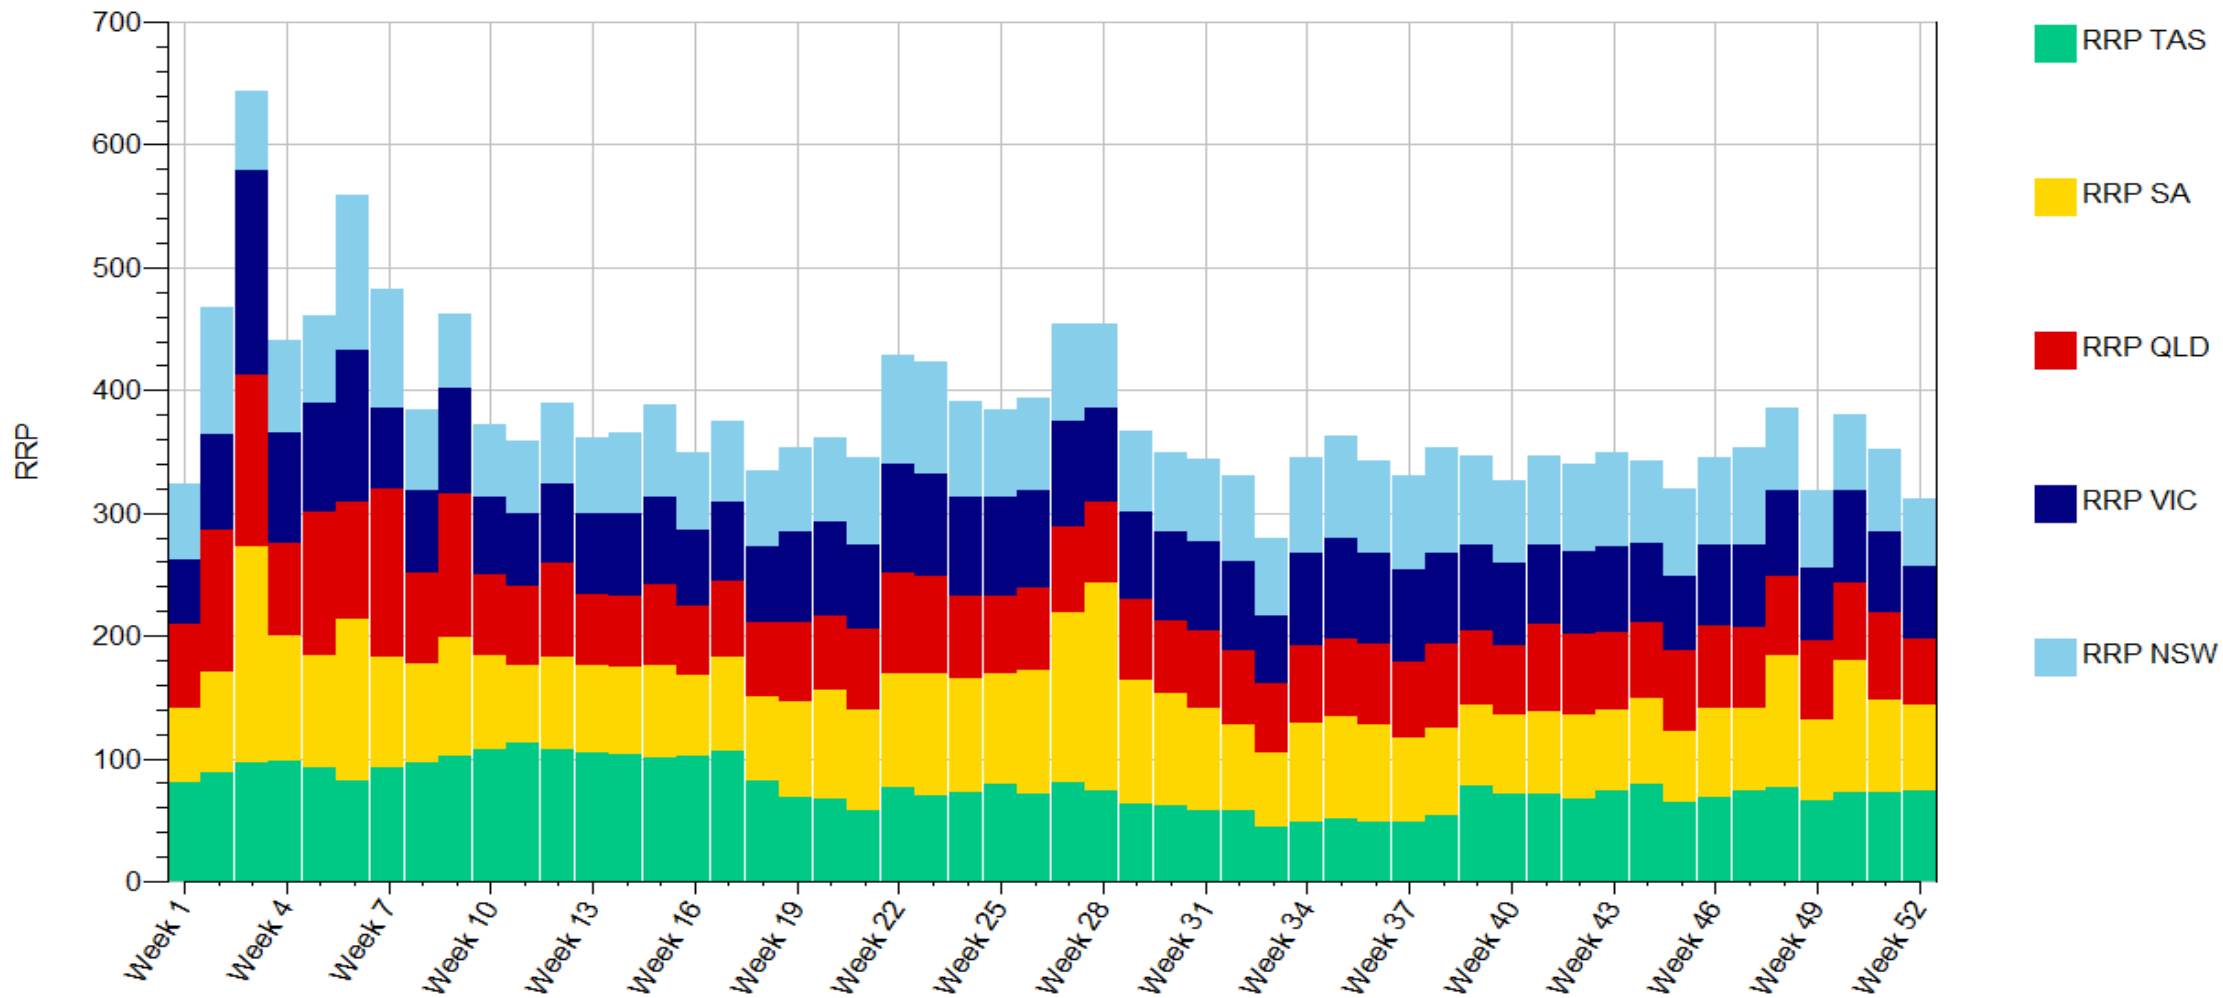

RRP_HourOfDay_Line 1999-2020

RRP_HourOfDay_Line 1999-2014

RRP_HourOfDay_Line 2015-2020

RRP_HourOfDay_Scale 1999-2020

RRP_HourOfDay_Scale 1999-2014

RRP_HourOfDay_Scale 2015-2020

RRP_DayOfWeek_Stack 1999-2020

RRP_DayOfWeek_Stack 1999-2014

Data source:

RRP_DayOfWeek_Stack 2015-2020

RRP_DayOfWeek_Line 1999-2020

RRP_DayOfWeek_Line 1999-2014

RRP_DayOfWeek_Line 2015-2020

Data source:

RRP_DayOfWeek_Scale 1999-2020

RRP_DayOfWeek_Scale 1999-2014

RRP_DayOfWeek_Scale 2015-2020

RRP_WeekOfYear_Stack 1999-2020

RRP_WeekOfYear_Stack 1999-2014

Data source:

RRP_WeekOfYear_Stack 2015-2020

Data source:

RRP_WeekOfYear_Line 1999-2020

RRP_WeekOfYear_Line 1999-2014

RRP_WeekOfYear_Line 2015-2020

RRP_WeekOfYear_Scale 1999-2020

RRP_WeekOfYear_Scale 1999-2014

RRP_WeekOfYear_Scale 2015-2020

RRP_MonthOfYear_Stack 1999-2020

RRP_MonthOfYear_Stack 1999-2014