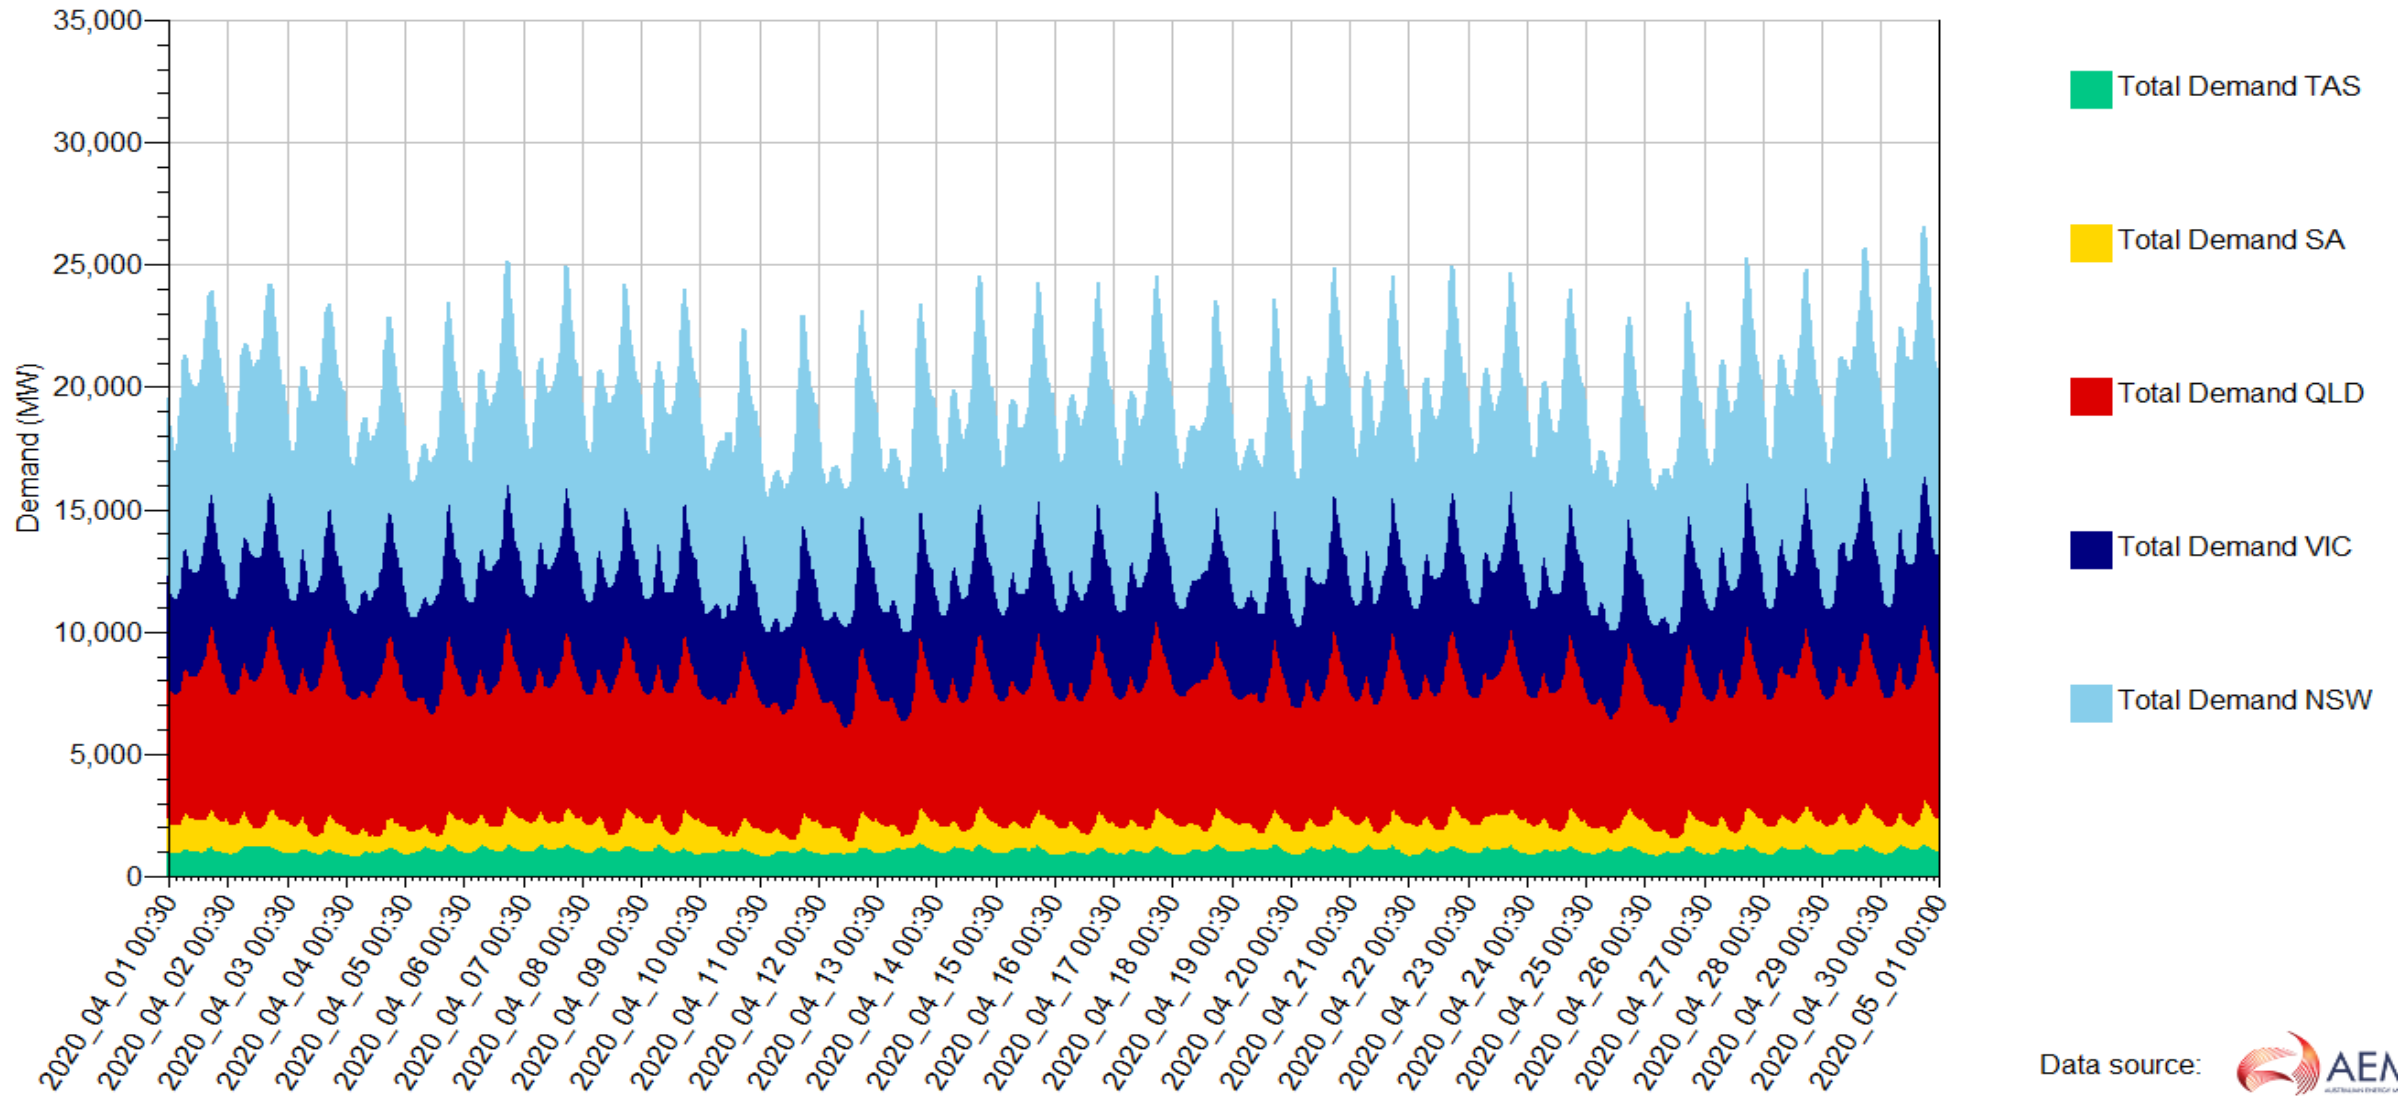

Demand_MonthOfYear_Scale 1999-2014

Demand_MonthOfYear_Scale 2015-2020

Demand_SeasOfYear_Stack 1999-2020

Demand_SeasOfYear_Stack 1999-2014

Demand_SeasOfYear_Stack 2015-2020

Demand_SeasOfYear_Line 1999-2020

Demand_SeasOfYear_Line 1999-2014

Demand_SeasOfYear_Line 2015-2020

Demand_SeasOfYear_Scale 1999-2020

Demand_SeasOfYear_Scale 1999-2014

Demand_SeasOfYear_Scale 2015-2020

Demand_L7Day30_Stack

Demand_L7Day30_Line

Demand_L15Day30_Stack

Demand_L15Day30_Line

Demand_L30Day30_Stack

Demand_L30Day30_Line

Demand_L90Day30_Stack

Demand_L90Day30_Line

Demand_L120Day30_Stack

Demand_L120Day30_Line

Demand_L30Day_Stack

Demand_L30Day_Line