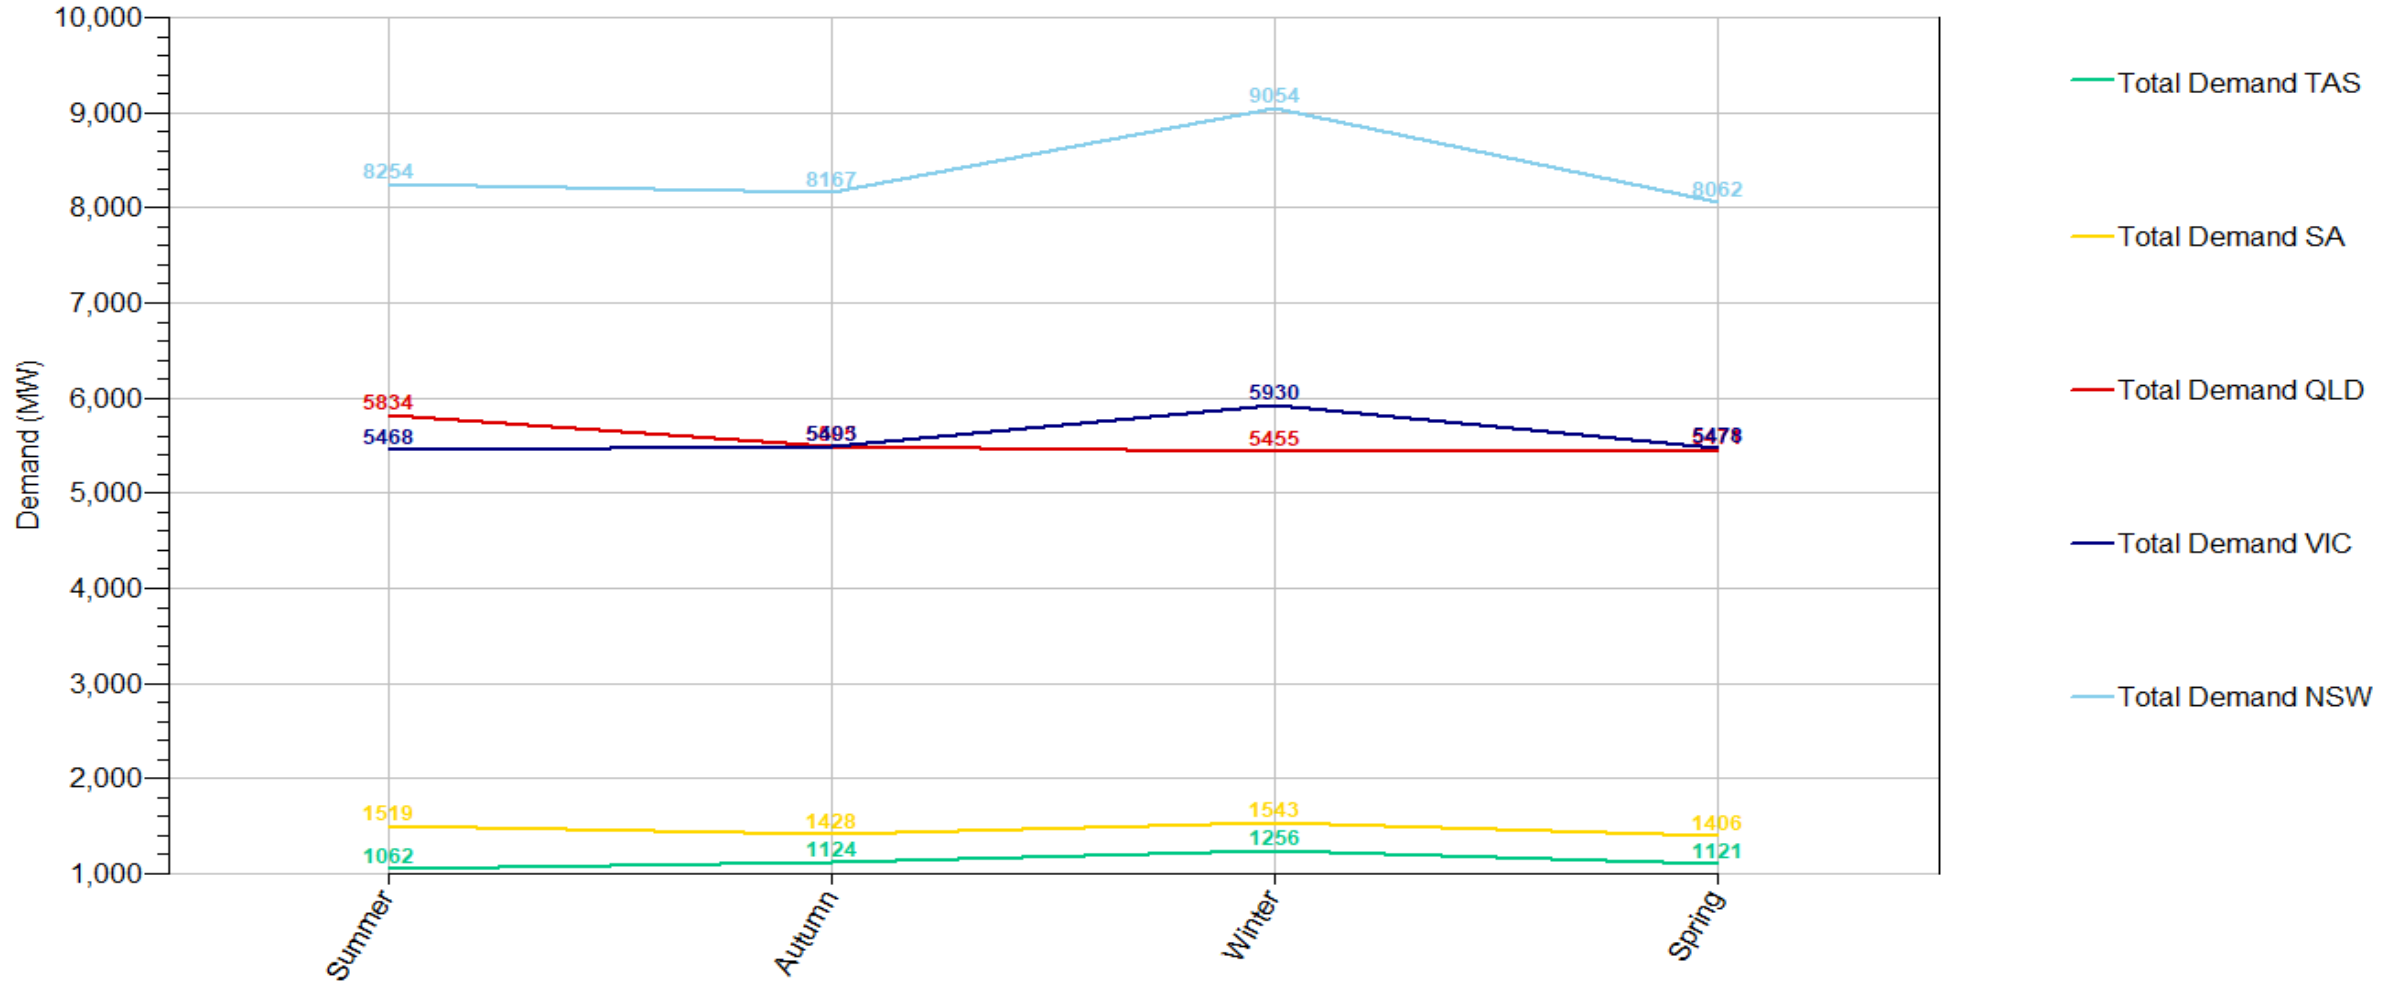

Demand_MonthOfYear_Stack 1999-2014

Demand_MonthOfYear_Stack 2015-2020

Demand_MonthOfYear_Line 1999-2020

Demand_MonthOfYear_Line 1999-2014

Demand_MonthOfYear_Line 2015-2020

Demand_MonthOfYear_Scale 1999-2020

Demand_MonthOfYear_Scale 1999-2014

Demand_MonthOfYear_Scale 2015-2020

Demand_SeasOfYear_Stack 1999-2020

Demand_SeasOfYear_Stack 1999-2014

Demand_SeasOfYear_Stack 2015-2020

Demand_SeasOfYear_Line 1999-2020

Demand_SeasOfYear_Line 1999-2014

Demand_SeasOfYear_Line 2015-2020

Demand_SeasOfYear_Scale 1999-2020

Demand_SeasOfYear_Scale 1999-2014

Demand_SeasOfYear_Scale 2015-2020

Demand_L7Day30_Stack

Demand_L7Day30_Line

Demand_L15Day30_Stack

Demand_L15Day30_Line