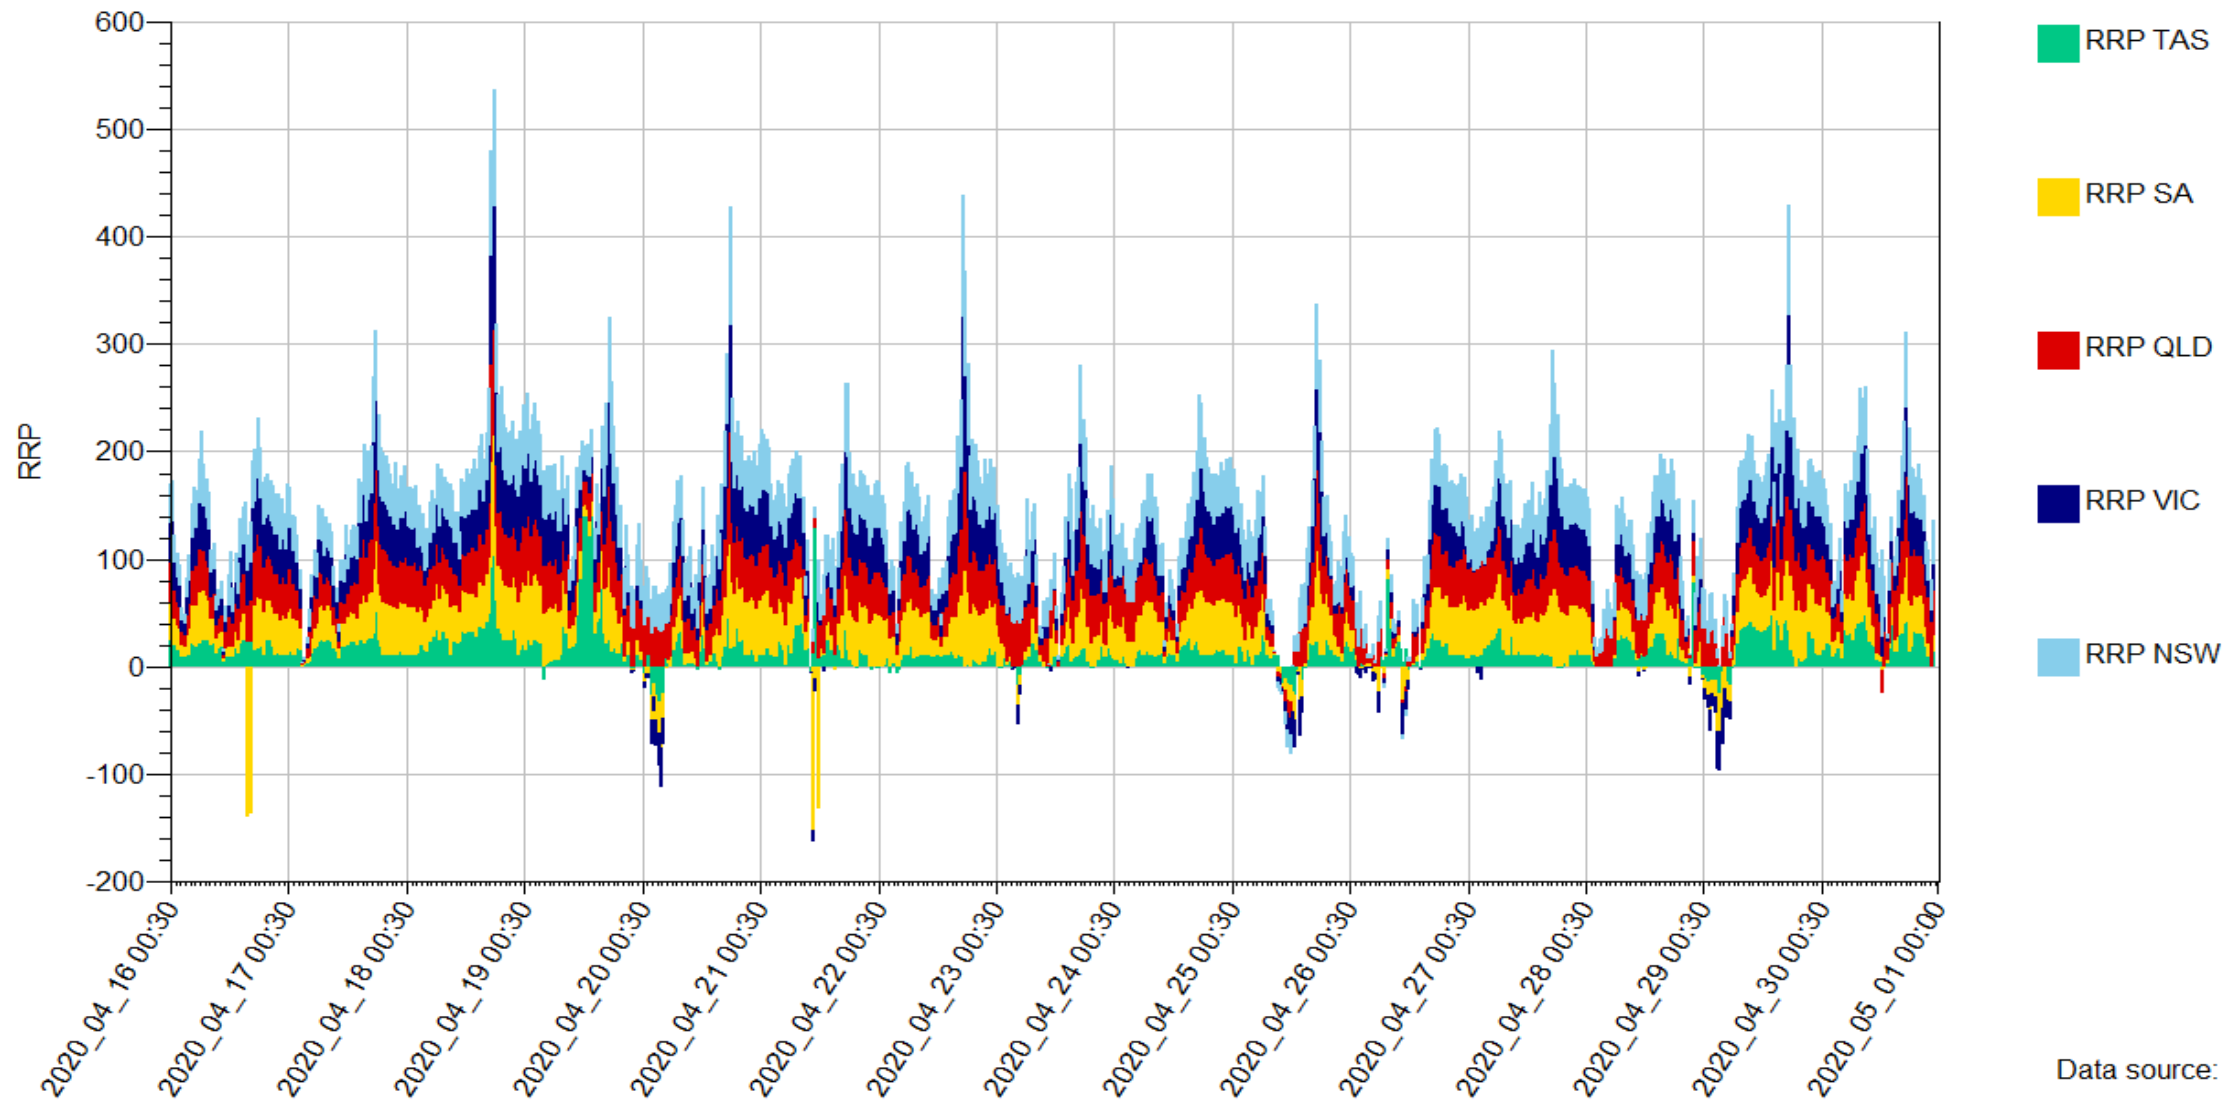

RRP_SeasOfYear_Stack 1999-2020

RRP_SeasOfYear_Stack 1999-2014

RRP_SeasOfYear_Stack 2015-2020

RRP_SeasOfYear_Line 1999-2020

RRP_SeasOfYear_Line 1999-2014

RRP_SeasOfYear_Line 2015-2020

RRP_SeasOfYear_Scale 1999-2020

RRP_SeasOfYear_Scale 1999-2014

RRP_SeasOfYear_Scale 2015-2020

RRP_L7Day30_Stack

RRP_L7Day30_Line

RRP_L15Day30_Stack

Data source:

RRP_L15Day30_Line

Data source:

RRP_L30Day30_Stack

RRP_L30Day30_Line

Data source:

RRP_L90Day30_Stack

RRP_L90Day30_Line

RRP_L120Day30_Stack

Data source:

RRP_L120Day30_Line