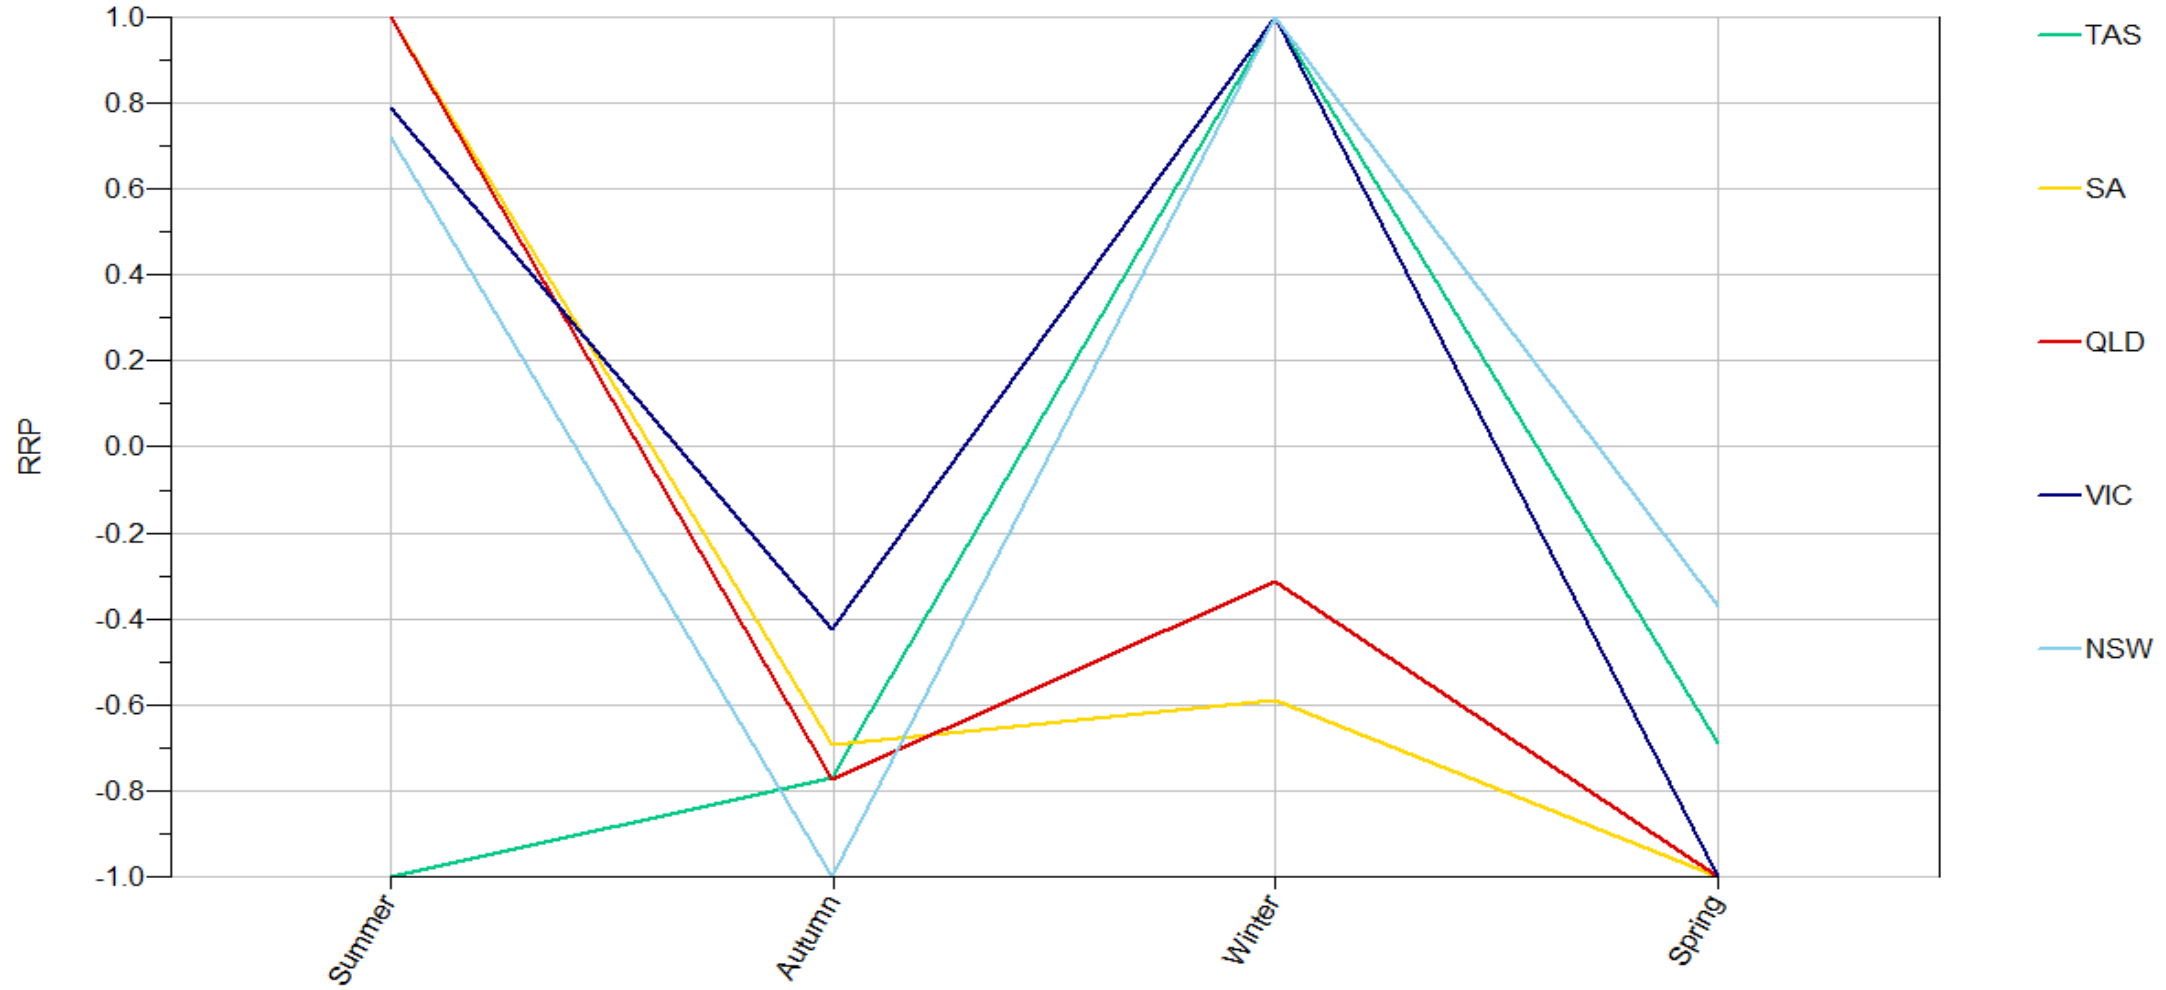

RRP_MonthOfYear_Stack 2015-2020

RRP_MonthOfYear_Line 1999-2020

RRP_MonthOfYear_Line 1999-2014

RRP_MonthOfYear_Line 2015-2020

RRP_MonthOfYear_Scale 1999-2020

RRP_MonthOfYear_Scale 1999-2014

RRP_MonthOfYear_Scale 2015-2020

RRP_SeasOfYear_Stack 1999-2020

RRP_SeasOfYear_Stack 1999-2014

RRP_SeasOfYear_Stack 2015-2020

RRP_SeasOfYear_Line 1999-2020

RRP_SeasOfYear_Line 1999-2014

RRP_SeasOfYear_Line 2015-2020

RRP_SeasOfYear_Scale 1999-2020

RRP_SeasOfYear_Scale 1999-2014

RRP_SeasOfYear_Scale 2015-2020

RRP_L7Day30_Stack

RRP_L7Day30_Line

RRP_L15Day30_Stack

Data source:

RRP_L15Day30_Line

Data source: