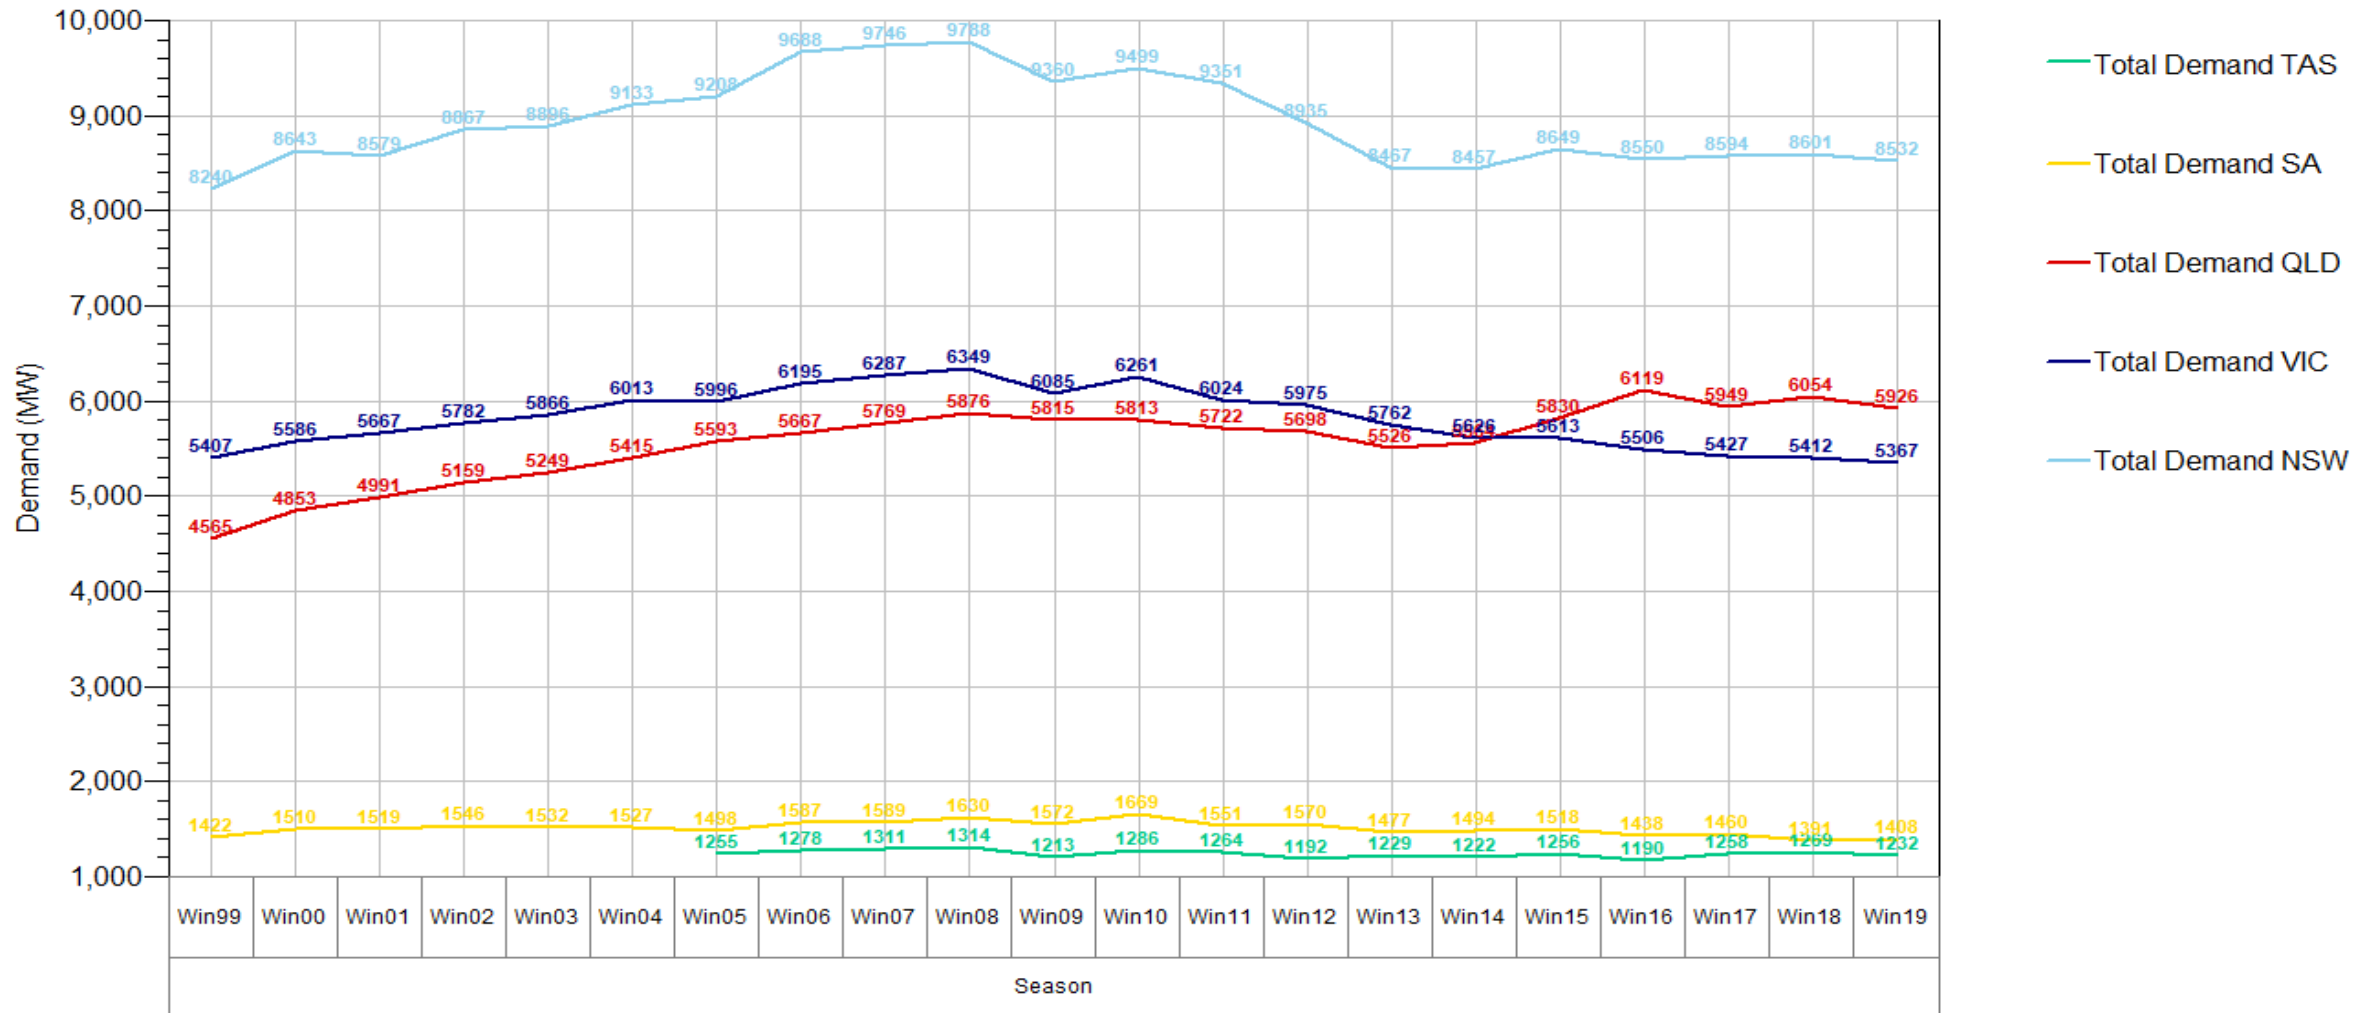

Demand_Summer_Line

Demand_Summer_Stack

Demand_Autumn_Line

Demand_Autumn_Stack

Demand_Winter_Line

Demand_Winter_Stack

Demand_Spring_Line

Demand_Spring_Stack

Demand_HourOfDay_Stack 1999-2020

Demand_HourOfDay_Stack 1999-2014

Demand_HourOfDay_Stack 2015-2020

Demand_HourOfDay_Line 1999-2020

Demand_HourOfDay_Line 1999-2014

Demand_HourOfDay_Line 2015-2020

Demand_HourOfDay_Scale 1999-2020