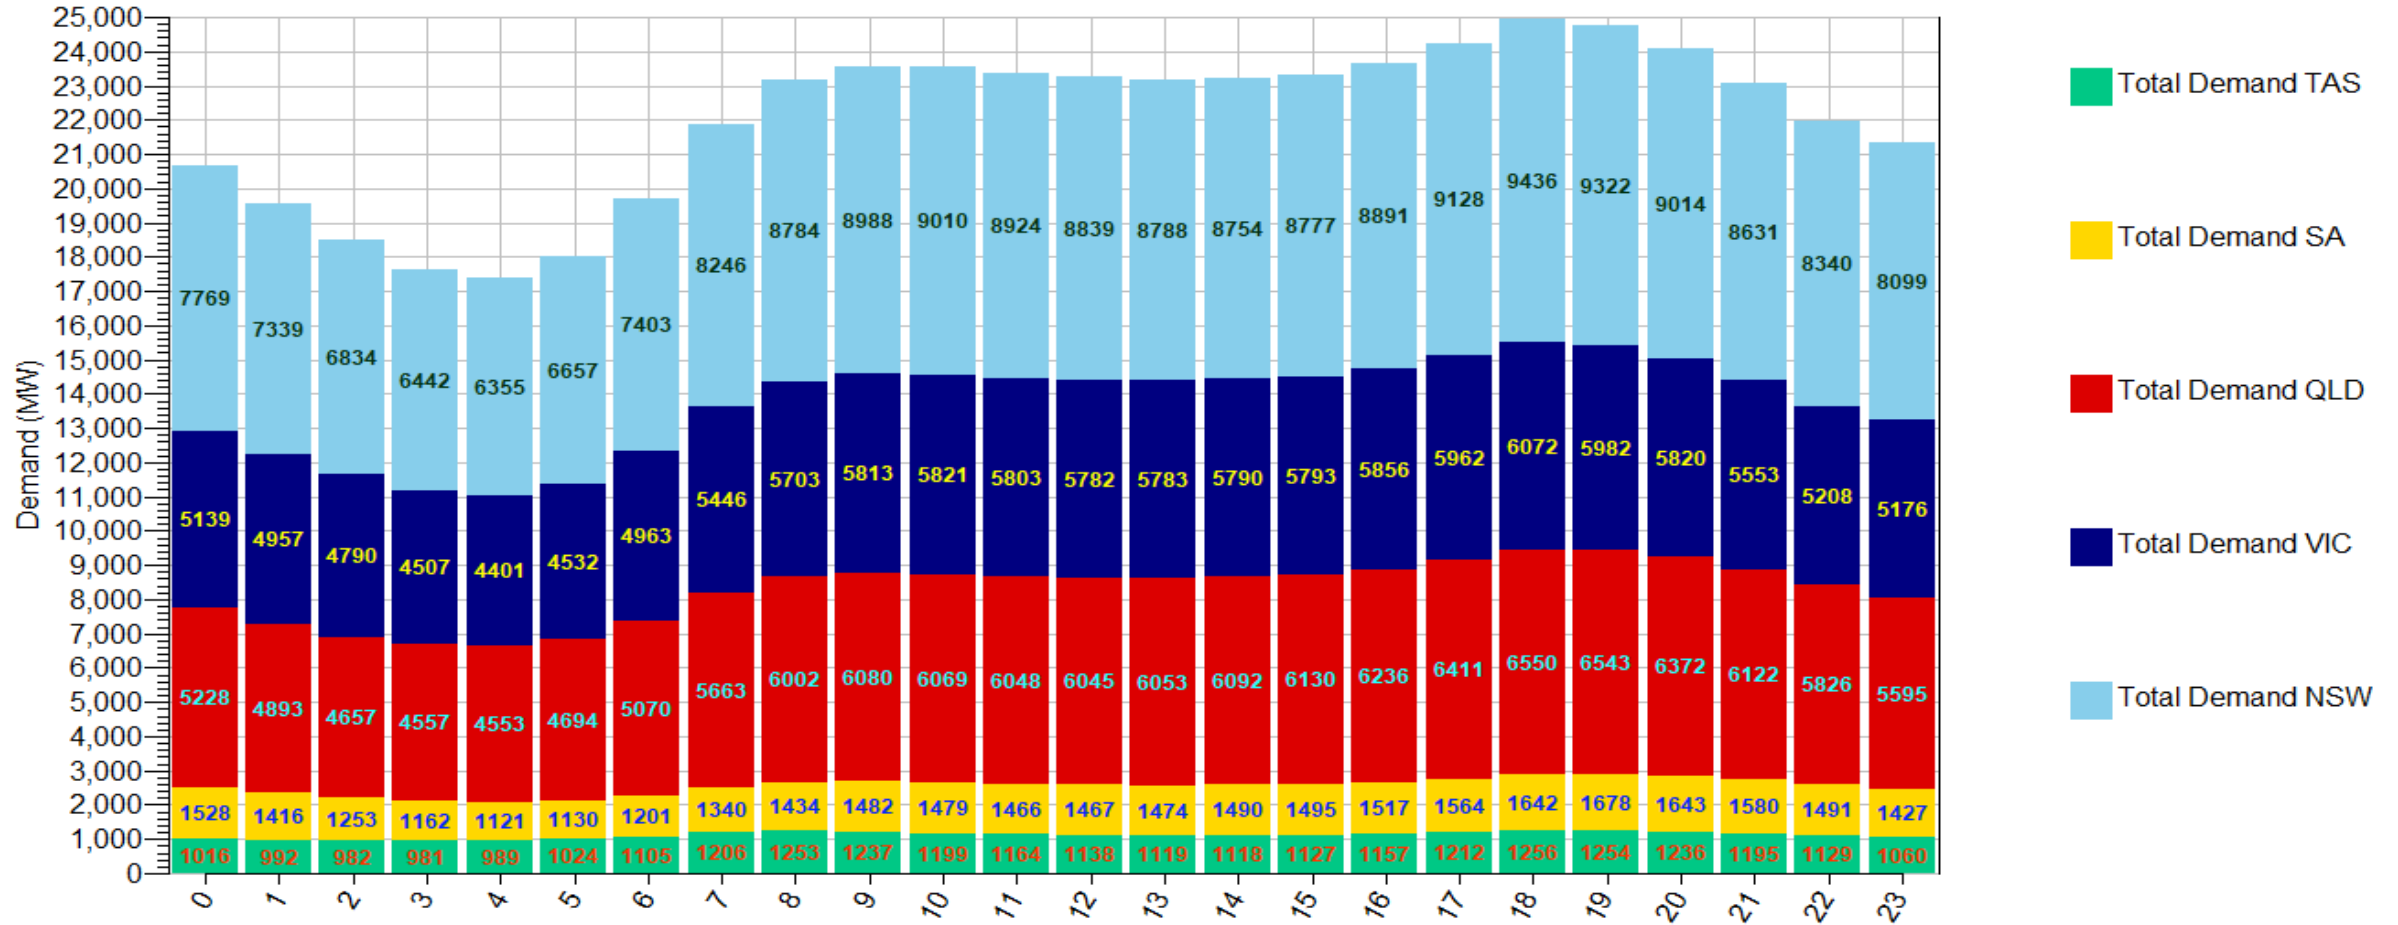

Demand_Summer_Line

Demand_Summer_Stack

Demand_Autumn_Line

Demand_Autumn_Stack

Demand_Winter_Line

Demand_Winter_Stack

Demand_Spring_Line

Demand_Spring_Stack

Demand_HourOfDay_Stack 1999-2020

Demand_HourOfDay_Stack 1999-2014

Demand_HourOfDay_Stack 2015-2020

Demand_HourOfDay_Line 1999-2020

Demand_HourOfDay_Line 1999-2014

Demand_HourOfDay_Line 2015-2020

Demand_HourOfDay_Scale 1999-2020