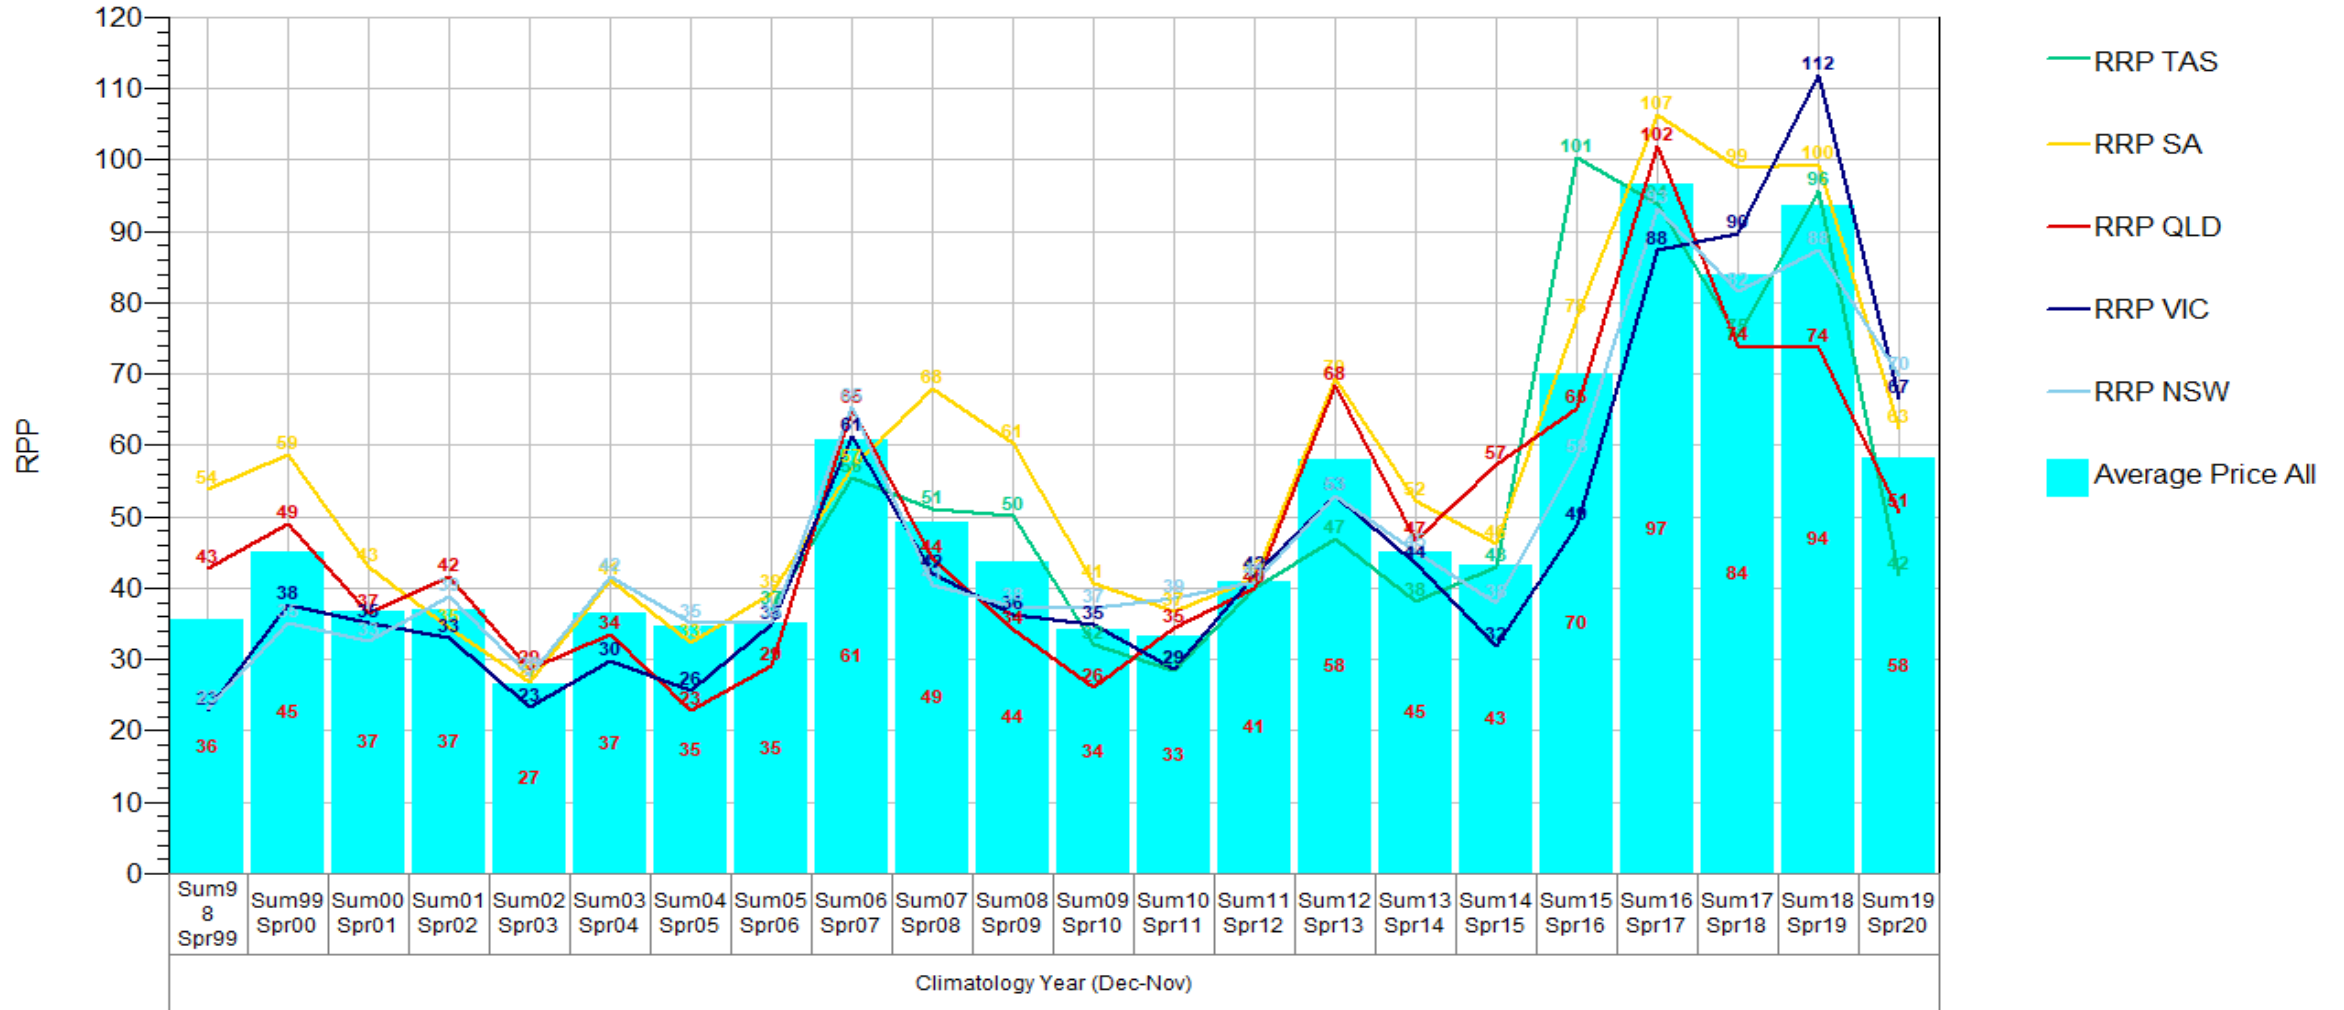

Data source:

RRP_Week_Line

RRP_Month_Stack

Data source:

RRP_Month_Line

RRP_Quarter_Stack

Data source:

RRP_Quarter_Line

RRP_Year_Stack

RRP_Year_Clust

Data source:

RRP_Year_Line

RRP_ClmYear_Stack

RRP_ClmYear_Clust

RRP_ClmYear_Line

RRP_YearSeas_Stack

Data source:

RRP_YearSeas_Line

RRP_Summer_Line

RRP_Summer_Stack

RRP_Autumn_Line

RRP_Autumn_Stack

RRP_Winter_Line

RRP_Winter_Stack