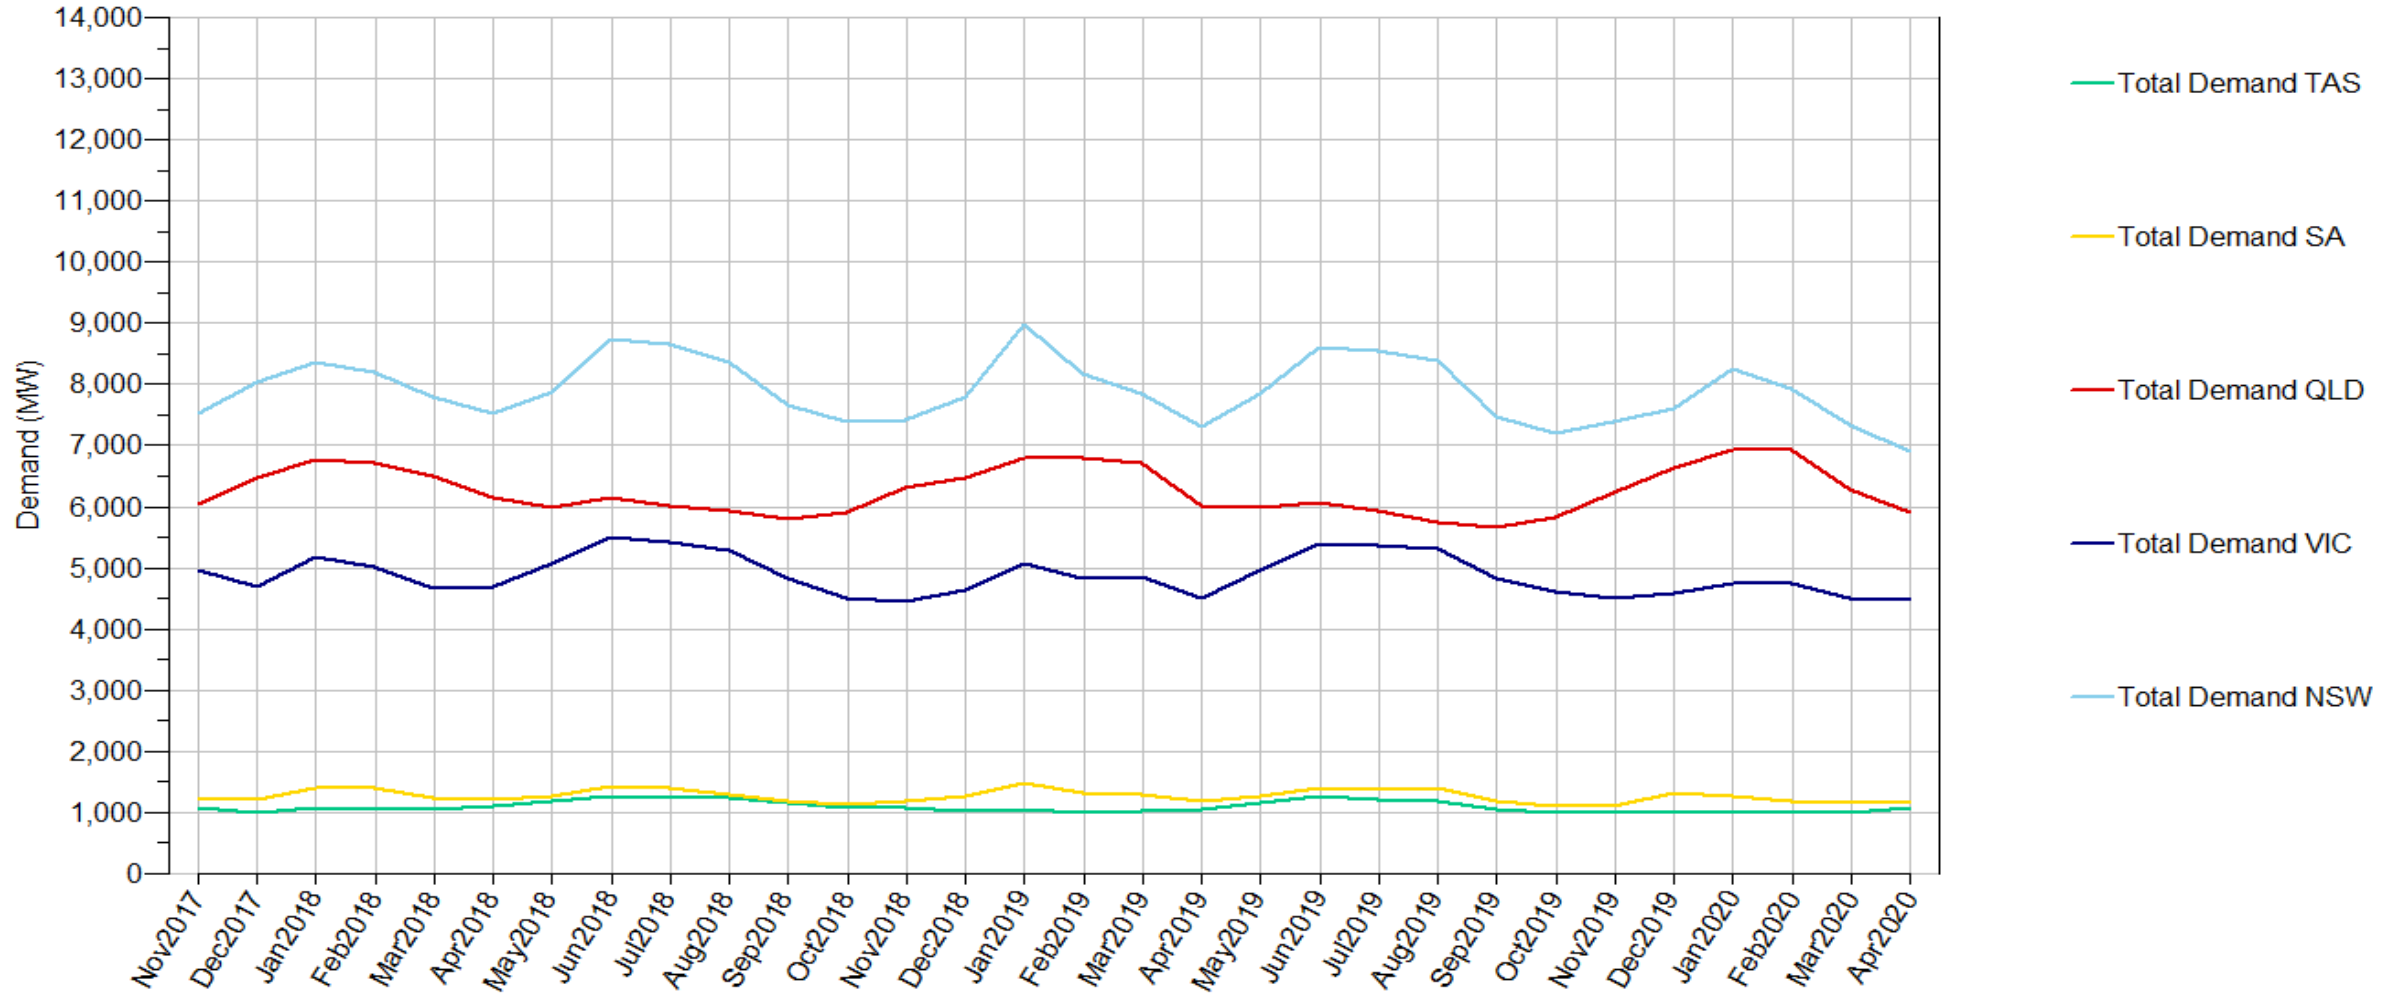

Demand_L26Week_Stack

Demand_L26Week_Line

Demand_L30Month_Stack

Demand_L30Month_Line

RRP_Day_Stack

Data source:

RRP_Day_Line

RRP_Week_Stack

Data source:

RRP_Week_Line

RRP_Month_Stack

Data source:

RRP_Month_Line

RRP_Quarter_Stack

Data source:

RRP_Quarter_Line