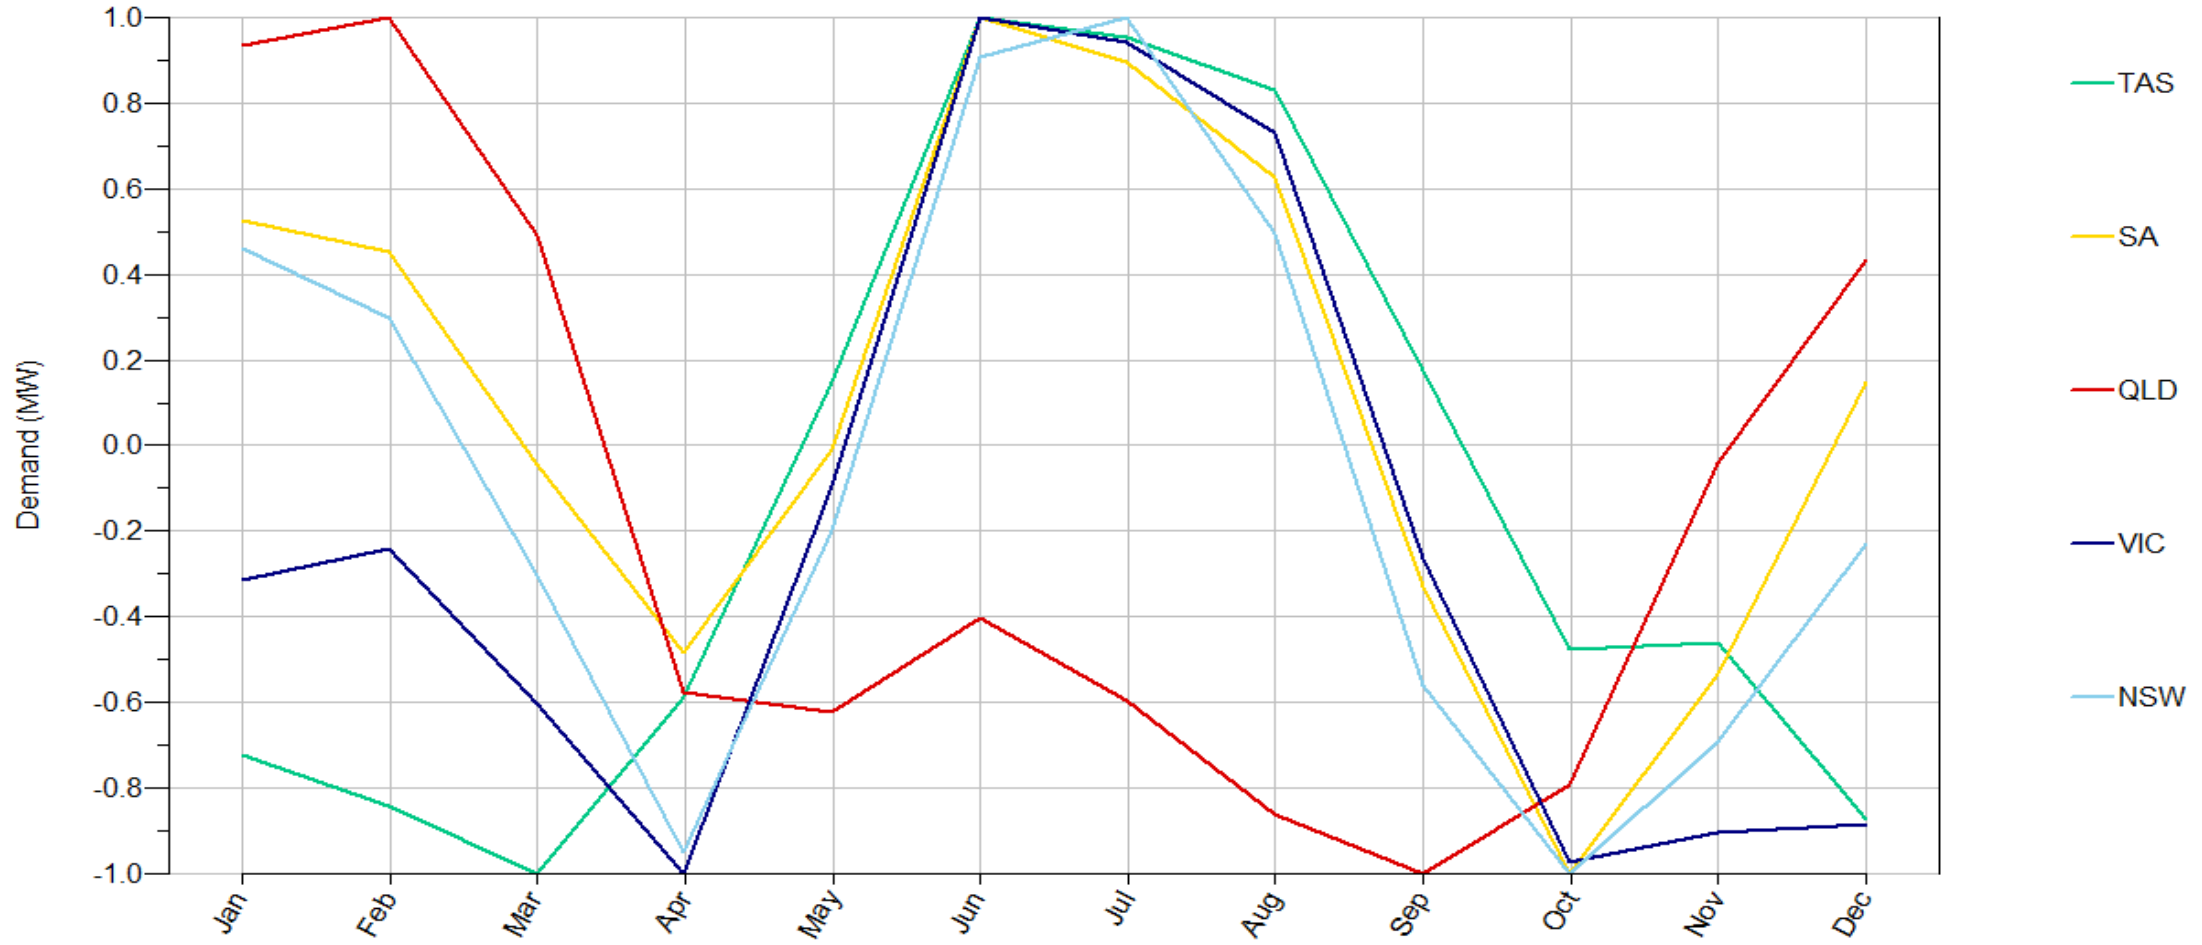

Demand_WeekOfYear_Line 1999-2020

Demand_WeekOfYear_Line 1999-2014

Demand_WeekOfYear_Line 2015-2020

Demand_WeekOfYear_Scale 1999-2020

Demand_WeekOfYear_Scale 1999-2014

Demand_WeekOfYear_Scale 2015-2020

Demand_MonthOfYear_Stack 1999-2020

Demand_MonthOfYear_Stack 1999-2014

Demand_MonthOfYear_Stack 2015-2020

Demand_MonthOfYear_Line 1999-2020

Demand_MonthOfYear_Line 1999-2014

Demand_MonthOfYear_Line 2015-2020

Demand_MonthOfYear_Scale 1999-2020

Demand_MonthOfYear_Scale 1999-2014

Demand_MonthOfYear_Scale 2015-2020

Demand_SeasOfYear_Stack 1999-2020

Demand_SeasOfYear_Stack 1999-2014

Demand_SeasOfYear_Stack 2015-2020

Demand_SeasOfYear_Line 1999-2020

Demand_SeasOfYear_Line 1999-2014