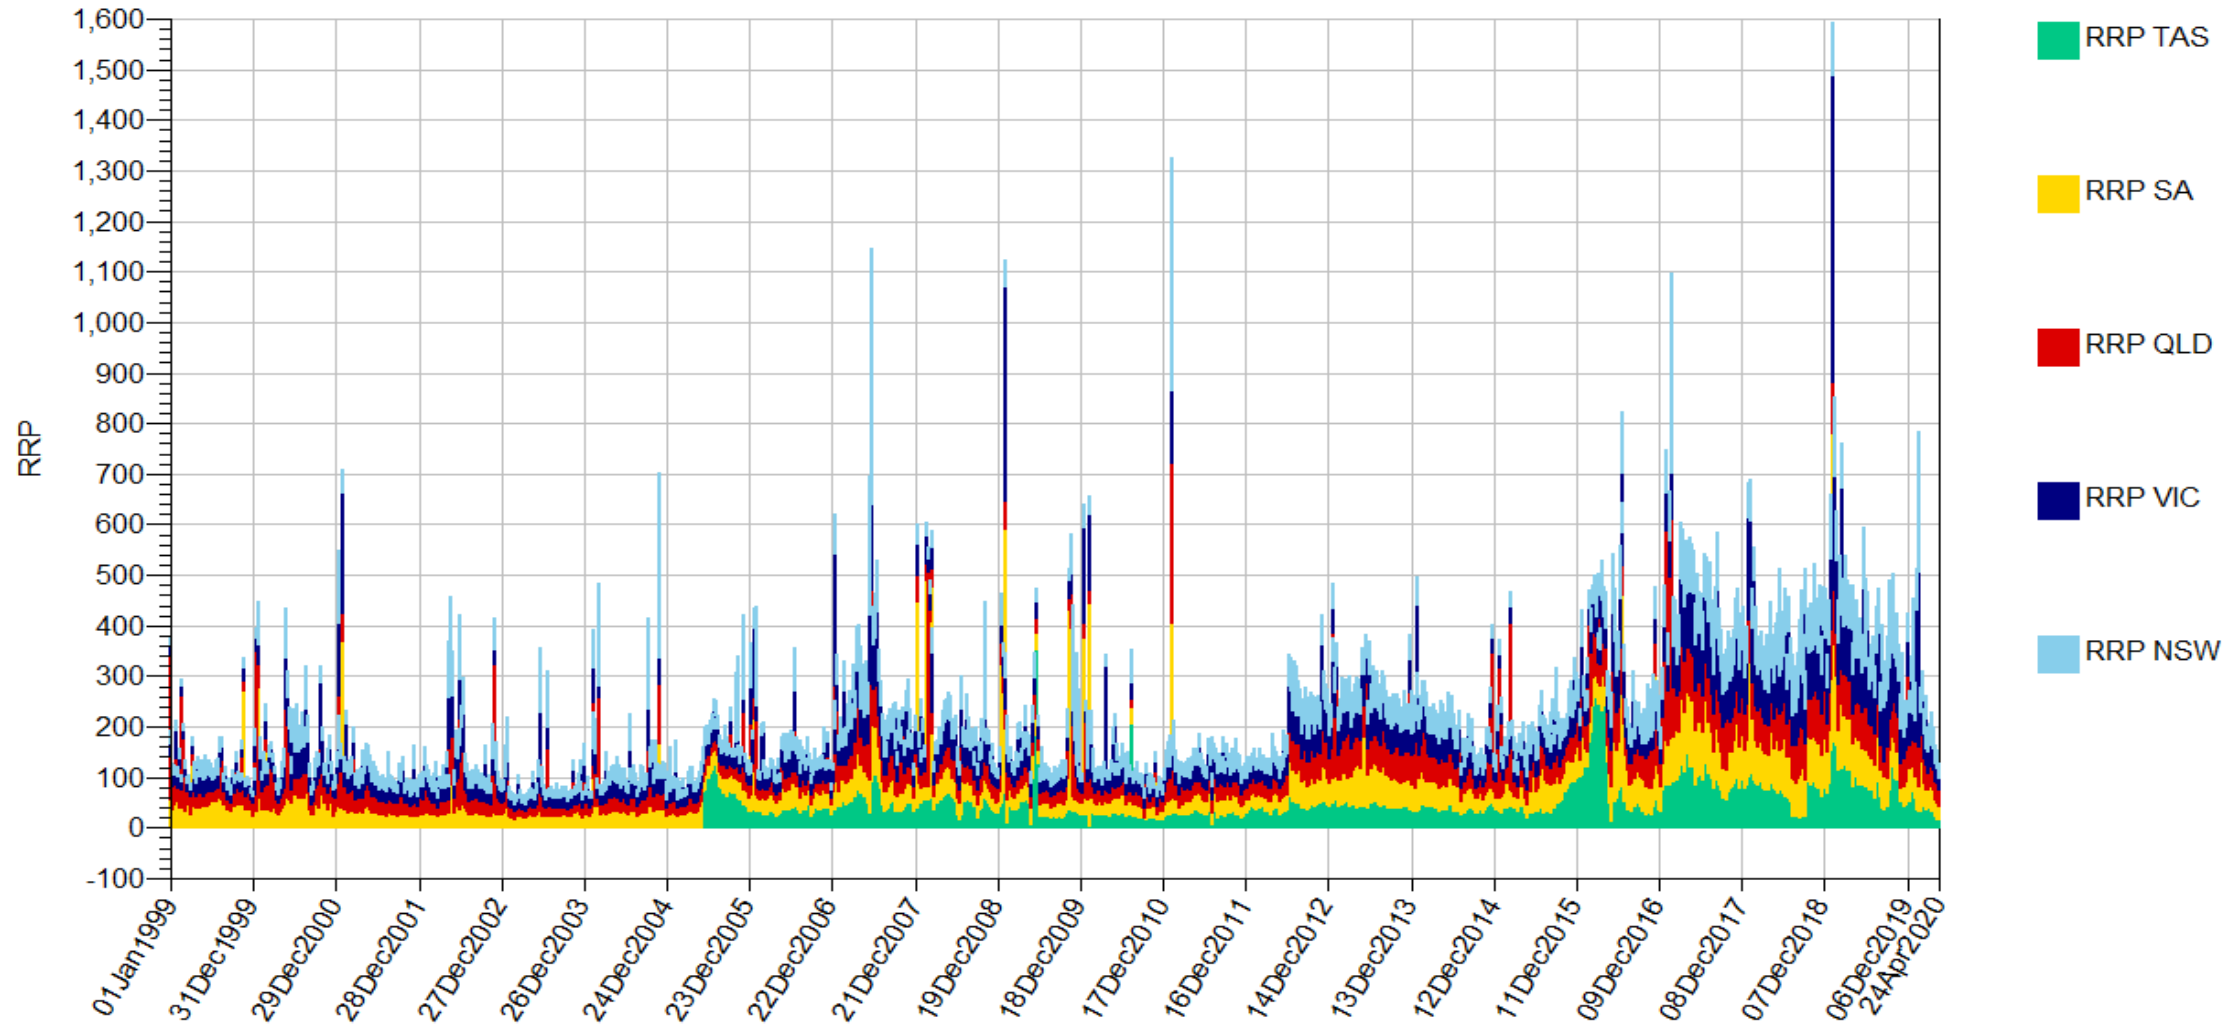

Demand_L26Week_Stack

Demand_L26Week_Line

Demand_L30Month_Stack

Demand_L30Month_Line

RRP_Day_Stack

Data source:

RRP_Day_Line

RRP_Week_Stack

Data source:

RRP_Week_Line

RRP_Month_Stack

Data source:

RRP_Month_Line

RRP_Quarter_Stack

Data source:

RRP_Quarter_Line