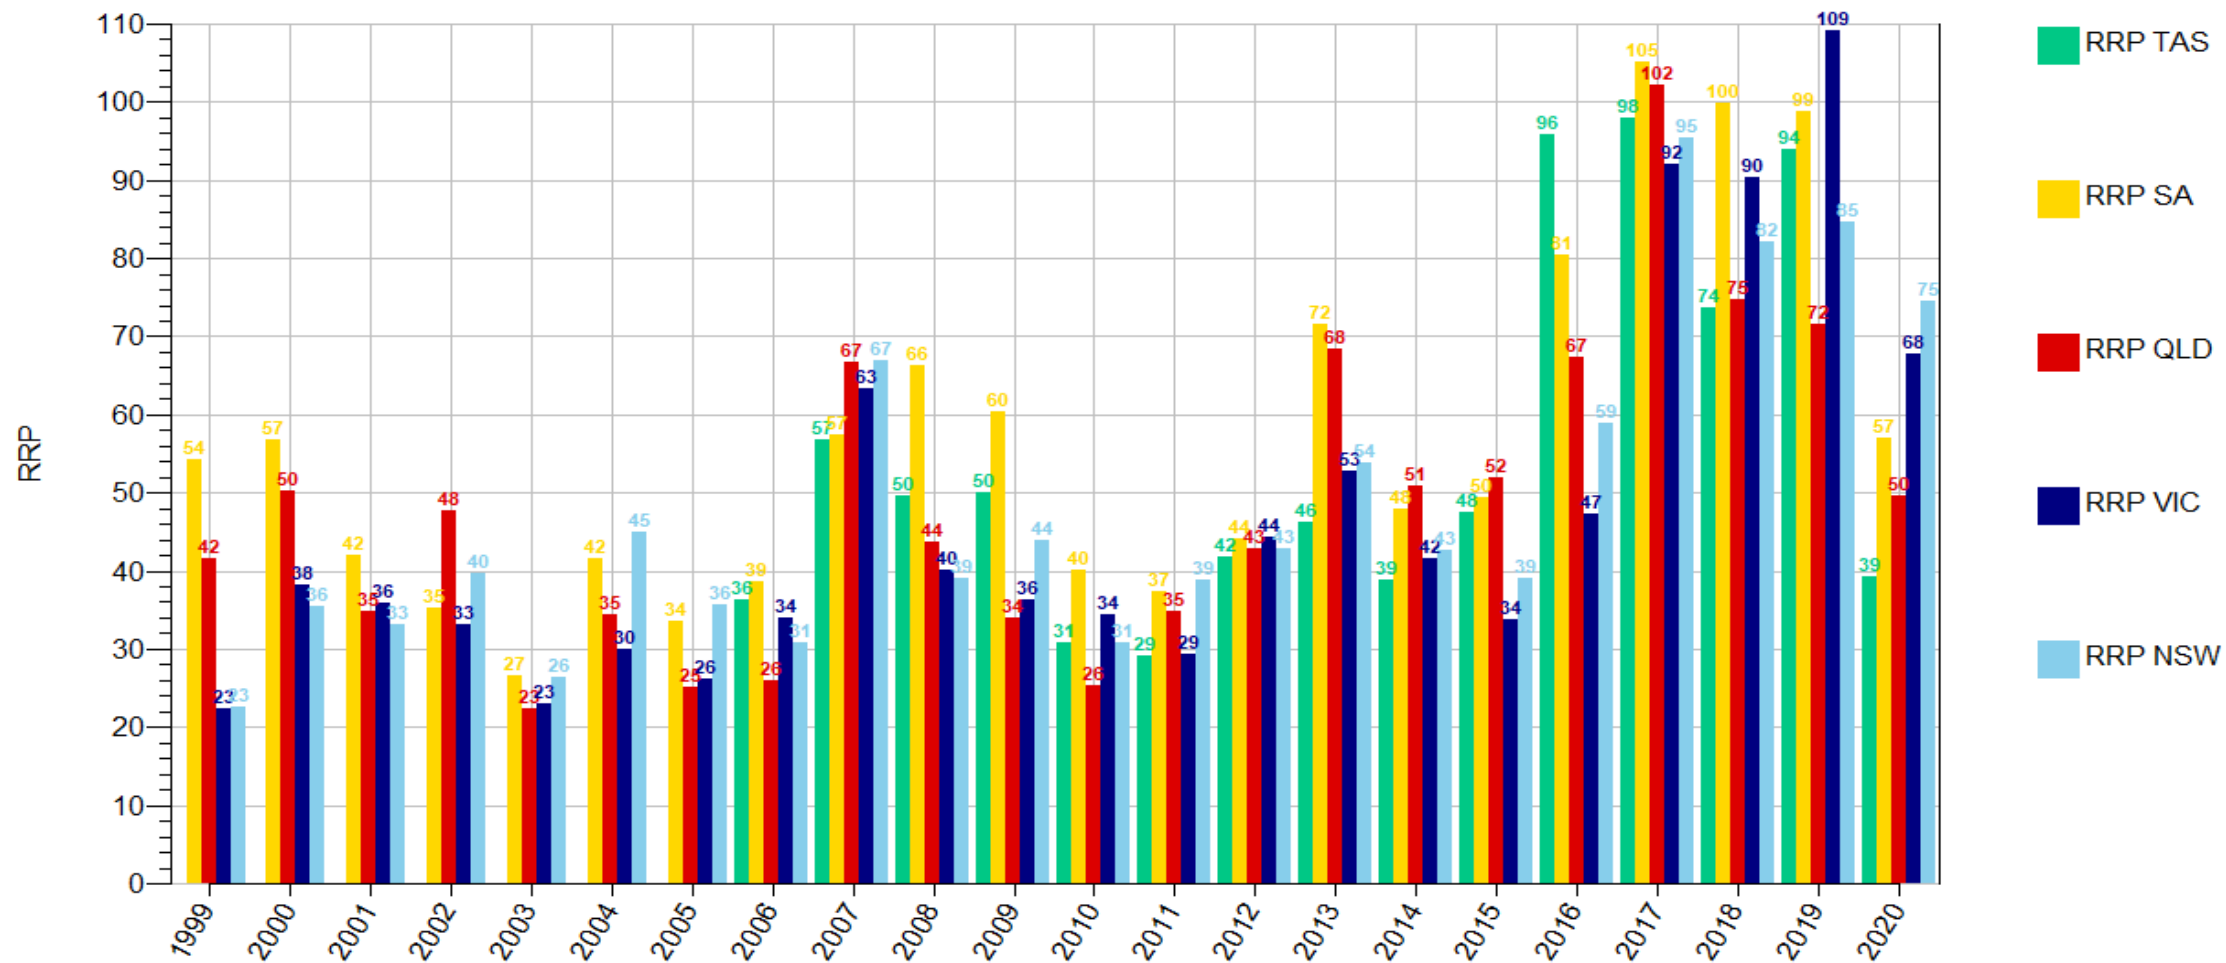

Demand_L26Week_Stack

Demand_L26Week_Line

Demand_L30Month_Stack

Demand_L30Month_Line

RRP_Day_Stack

Data source:

RRP_Day_Line

RRP_Week_Stack

Data source:

RRP_Week_Line

RRP_Month_Stack

Data source:

RRP_Month_Line

RRP_Quarter_Stack

Data source:

RRP_Quarter_Line

RRP_Year_Stack

RRP_Year_Clust

Data source:

RRP_Year_Line

RRP_ClmYear_Stack

RRP_ClmYear_Clust

RRP_ClmYear_Line

RRP_YearSeas_Stack