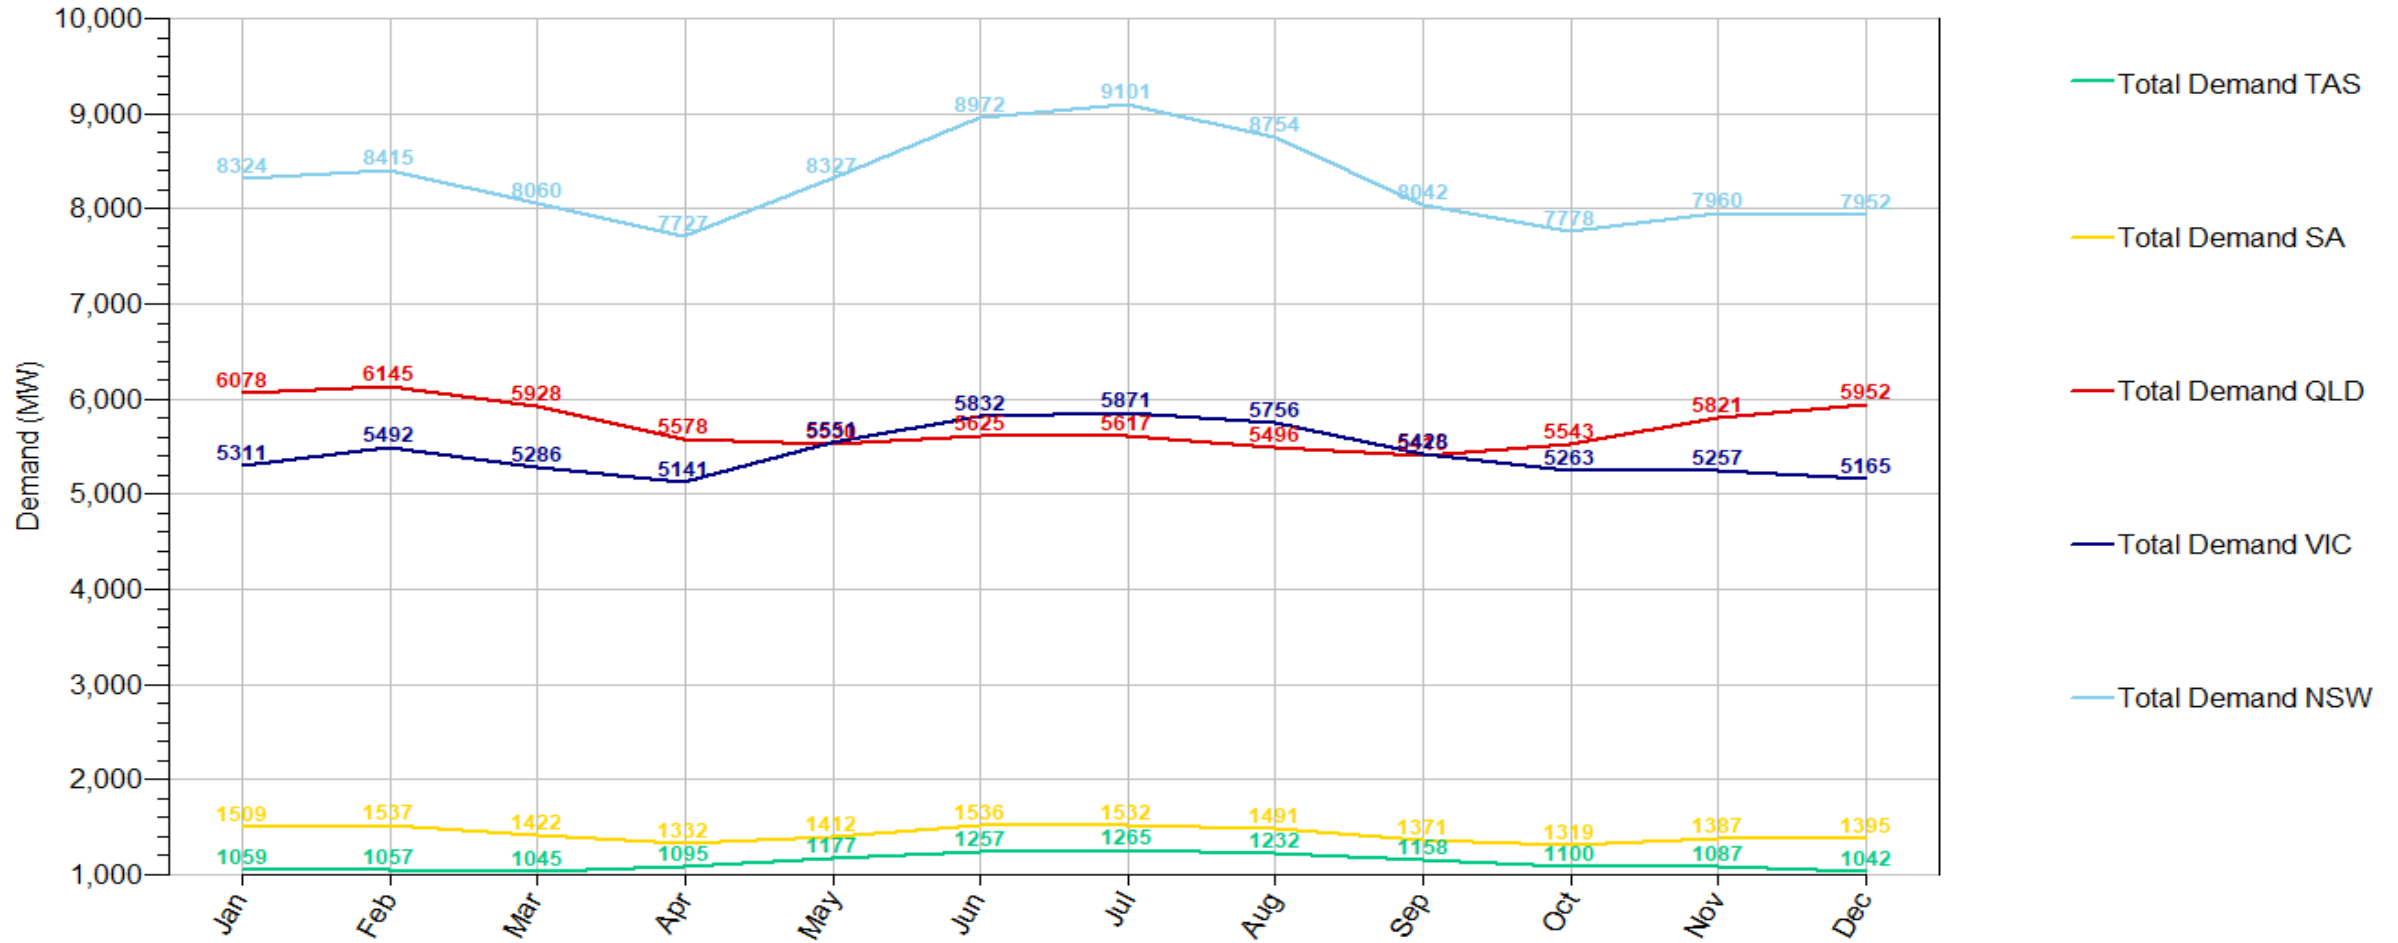

Demand_DayOfWeek_Line 2015-2020

Demand_DayOfWeek_Scale 1999-2020

Demand_DayOfWeek_Scale 1999-2014

Demand_DayOfWeek_Scale 2015-2020

Demand_WeekOfYear_Stack 1999-2020

Demand_WeekOfYear_Stack 1999-2014

Demand_WeekOfYear_Stack 2015-2020

Demand_WeekOfYear_Line 1999-2020

Demand_WeekOfYear_Line 1999-2014

Demand_WeekOfYear_Line 2015-2020

Demand_WeekOfYear_Scale 1999-2020

Demand_WeekOfYear_Scale 1999-2014

Demand_WeekOfYear_Scale 2015-2020

Demand_MonthOfYear_Stack 1999-2020

Demand_MonthOfYear_Stack 1999-2014

Demand_MonthOfYear_Stack 2015-2020

Demand_MonthOfYear_Line 1999-2020

Demand_MonthOfYear_Line 1999-2014

Demand_MonthOfYear_Line 2015-2020

Demand_MonthOfYear_Scale 1999-2020