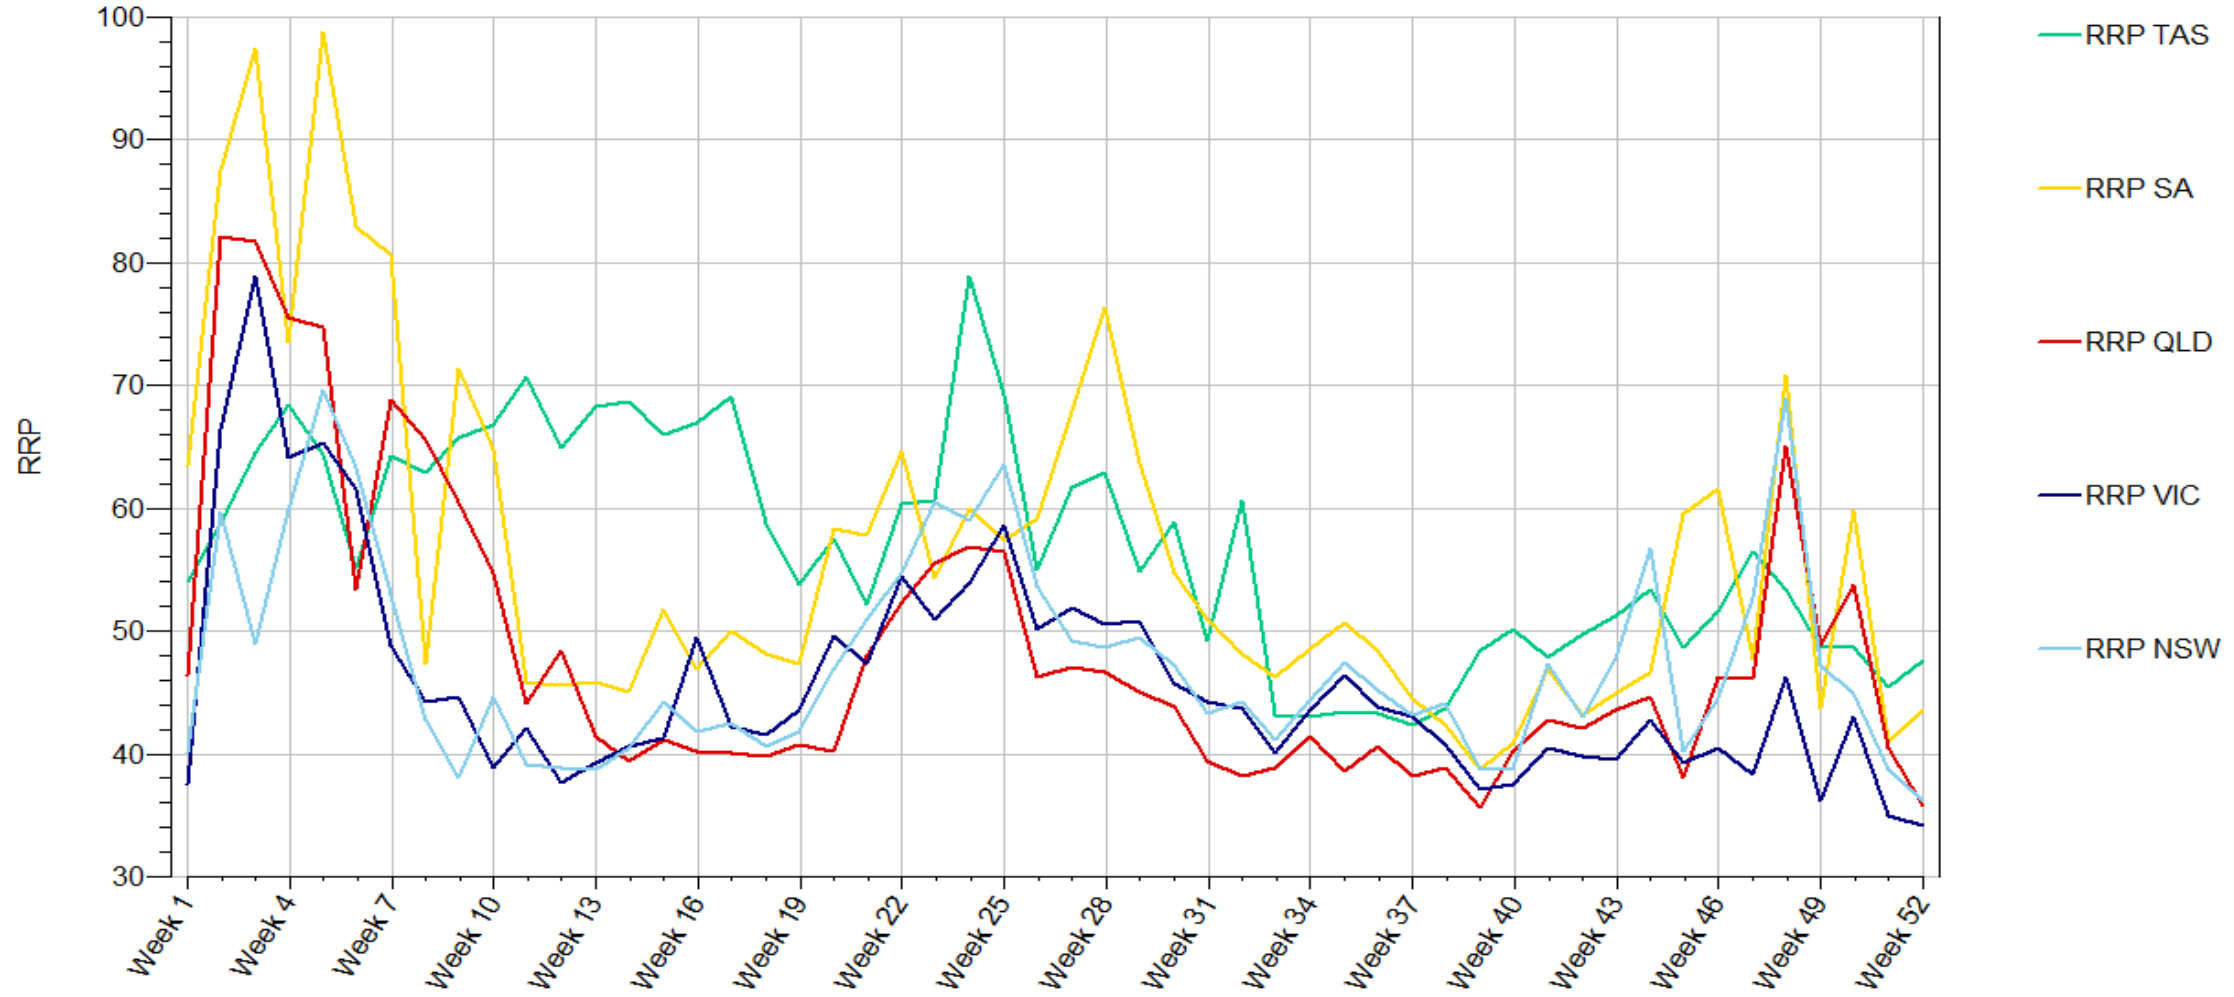

RRP_HourOfDay_Line 1999-2020

RRP_HourOfDay_Line 1999-2014

RRP_HourOfDay_Line 2015-2020

RRP_HourOfDay_Scale 1999-2020

RRP_HourOfDay_Scale 1999-2014

RRP_HourOfDay_Scale 2015-2020

RRP_DayOfWeek_Stack 1999-2020

RRP_DayOfWeek_Stack 1999-2014

Data source:

RRP_DayOfWeek_Stack 2015-2020

RRP_DayOfWeek_Line 1999-2020

RRP_DayOfWeek_Line 1999-2014

RRP_DayOfWeek_Line 2015-2020

Data source:

RRP_DayOfWeek_Scale 1999-2020

RRP_DayOfWeek_Scale 1999-2014

RRP_DayOfWeek_Scale 2015-2020

RRP_WeekOfYear_Stack 1999-2020

RRP_WeekOfYear_Stack 1999-2014

Data source:

RRP_WeekOfYear_Stack 2015-2020

Data source:

RRP_WeekOfYear_Line 1999-2020

RRP_WeekOfYear_Line 1999-2014

RRP_WeekOfYear_Line 2015-2020

RRP_WeekOfYear_Scale 1999-2020

RRP_WeekOfYear_Scale 1999-2014

RRP_WeekOfYear_Scale 2015-2020

RRP_MonthOfYear_Stack 1999-2020

RRP_MonthOfYear_Stack 1999-2014