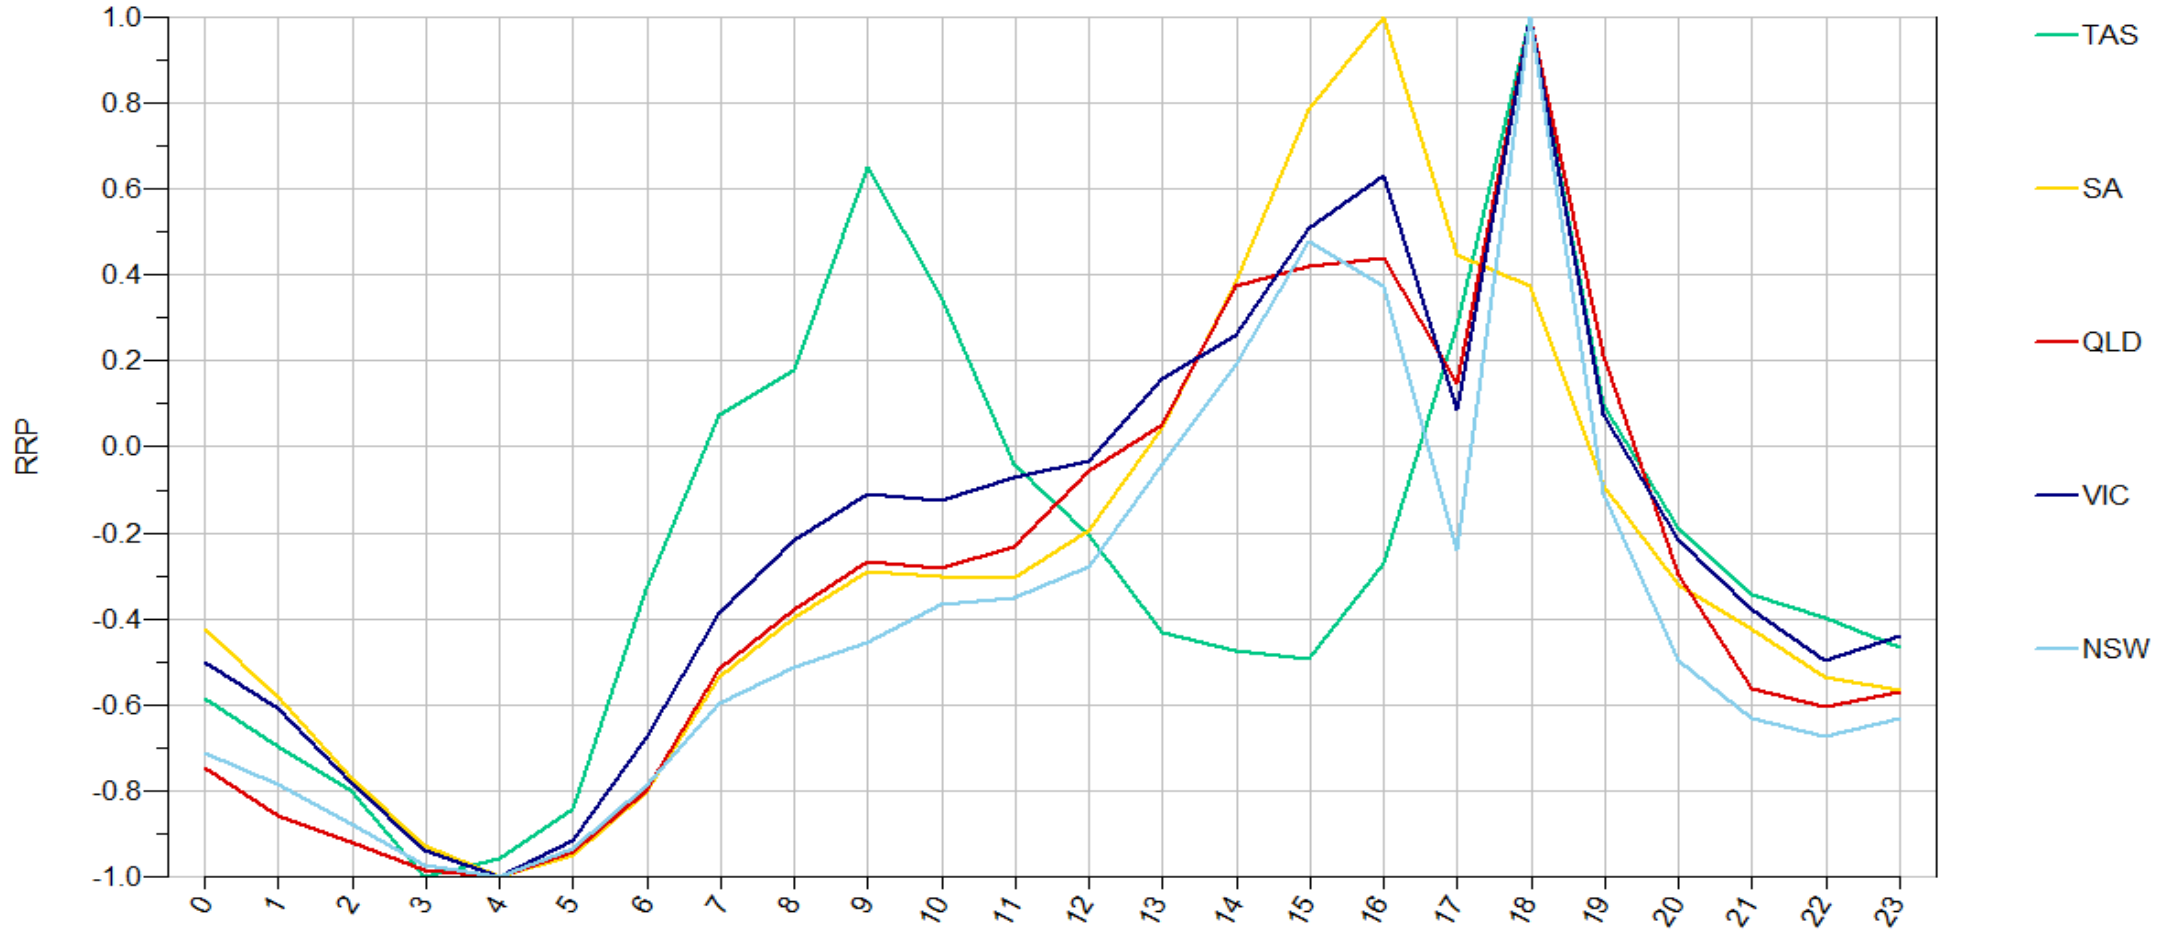

RRP_Spring_Line

RRP_Spring_Stack

Data source:

RRP_HourOfDay_Stack 1999-2020

RRP_HourOfDay_Stack 1999-2014

Data source:

RRP_HourOfDay_Stack 2015-2020

Data source:

RRP_HourOfDay_Line 1999-2020

RRP_HourOfDay_Line 1999-2014

RRP_HourOfDay_Line 2015-2020

RRP_HourOfDay_Scale 1999-2020

RRP_HourOfDay_Scale 1999-2014

RRP_HourOfDay_Scale 2015-2020

RRP_DayOfWeek_Stack 1999-2020

RRP_DayOfWeek_Stack 1999-2014

Data source:

RRP_DayOfWeek_Stack 2015-2020

RRP_DayOfWeek_Line 1999-2020

RRP_DayOfWeek_Line 1999-2014

RRP_DayOfWeek_Line 2015-2020

Data source:

RRP_DayOfWeek_Scale 1999-2020