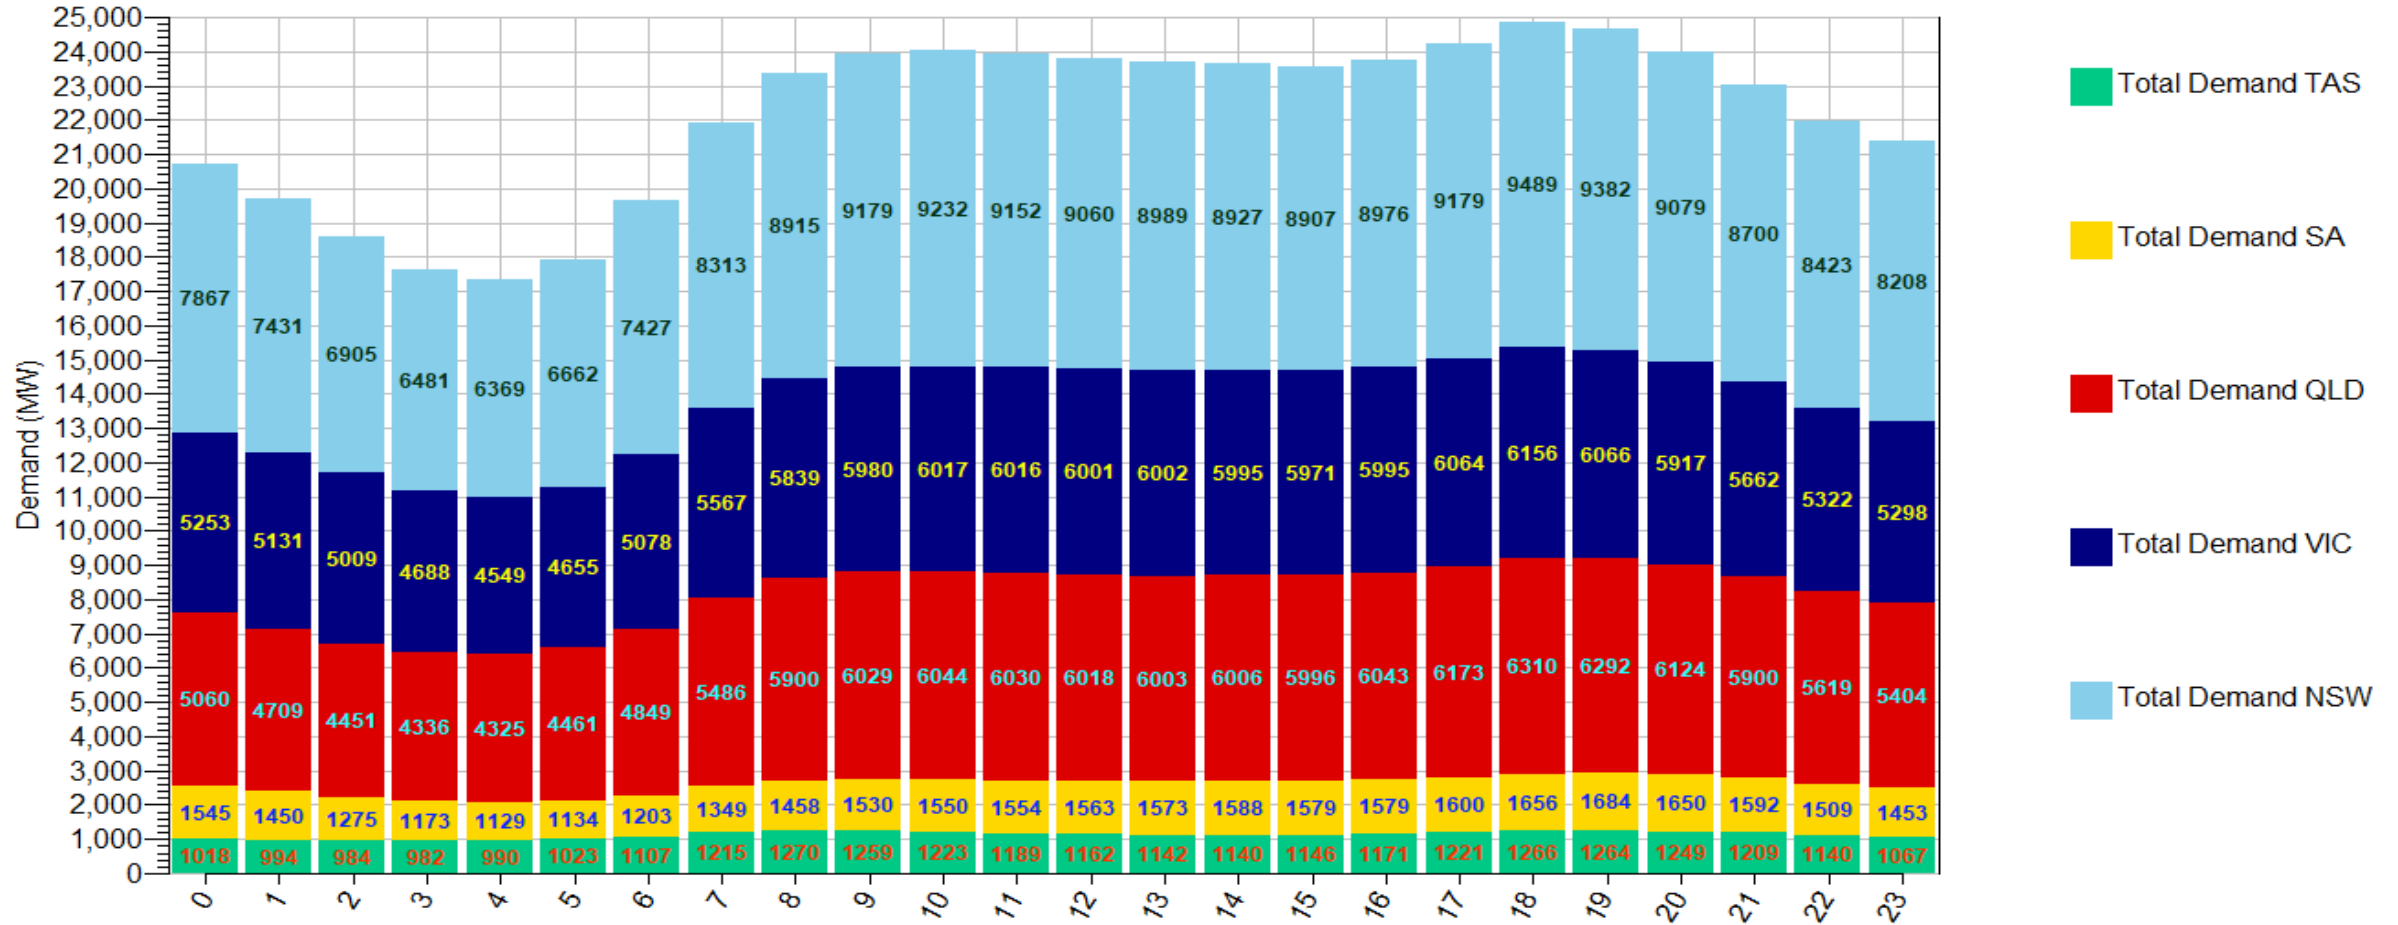

Demand_Summer_Line

Demand_Summer_Stack

Demand_Autumn_Line

Demand_Autumn_Stack

Demand_Winter_Line

Demand_Winter_Stack

Demand_Spring_Line

Demand_Spring_Stack

Demand_HourOfDay_Stack 1999-2020

Demand_HourOfDay_Stack 1999-2014

Demand_HourOfDay_Stack 2015-2020

Demand_HourOfDay_Line 1999-2020

Demand_HourOfDay_Line 1999-2014

Demand_HourOfDay_Line 2015-2020

Demand_HourOfDay_Scale 1999-2020