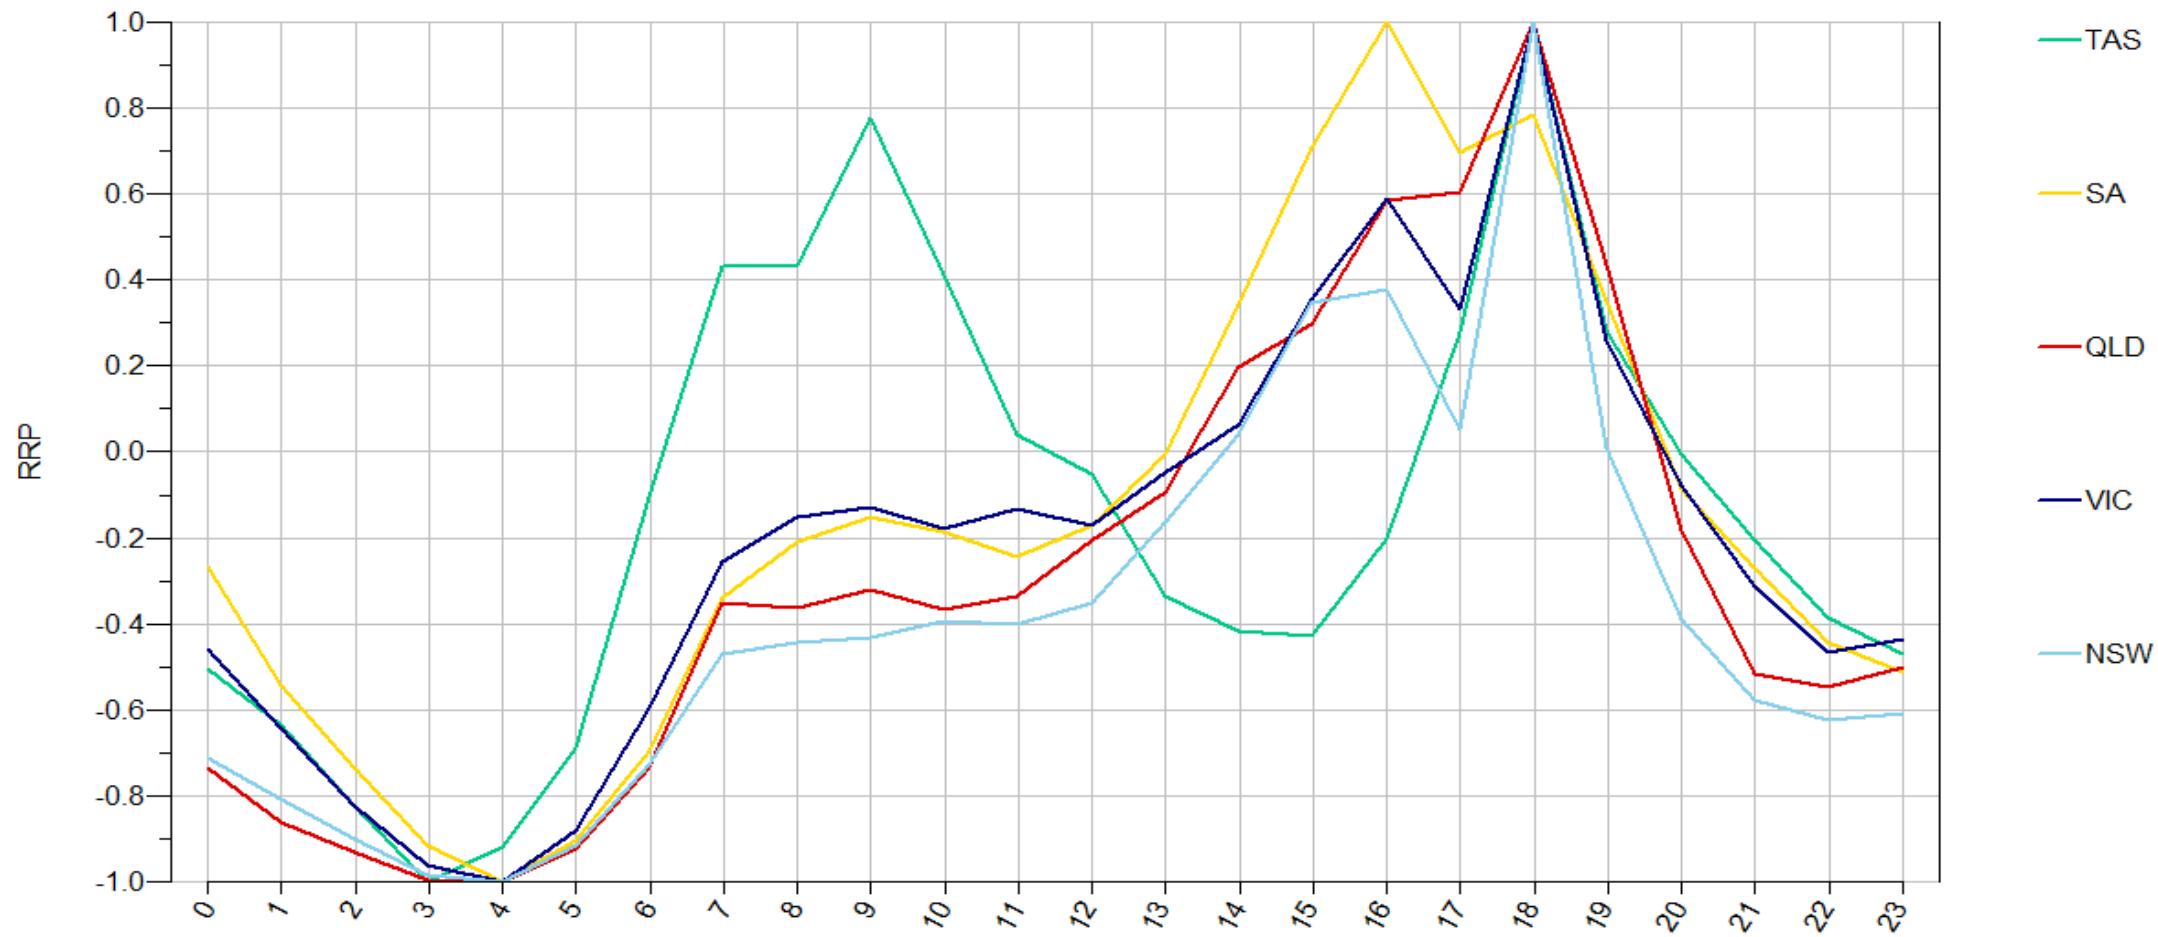

RRP_Spring_Line

RRP_Spring_Stack

Data source:

RRP_HourOfDay_Stack 1999-2020

RRP_HourOfDay_Stack 1999-2014

Data source:

RRP_HourOfDay_Stack 2015-2020

Data source:

RRP_HourOfDay_Line 1999-2020

RRP_HourOfDay_Line 1999-2014

RRP_HourOfDay_Line 2015-2020

RRP_HourOfDay_Scale 1999-2020

RRP_HourOfDay_Scale 1999-2014

RRP_HourOfDay_Scale 2015-2020

RRP_DayOfWeek_Stack 1999-2020

RRP_DayOfWeek_Stack 1999-2014

Data source:

RRP_DayOfWeek_Stack 2015-2020

RRP_DayOfWeek_Line 1999-2020

RRP_DayOfWeek_Line 1999-2014

RRP_DayOfWeek_Line 2015-2020

Data source:

RRP_DayOfWeek_Scale 1999-2020