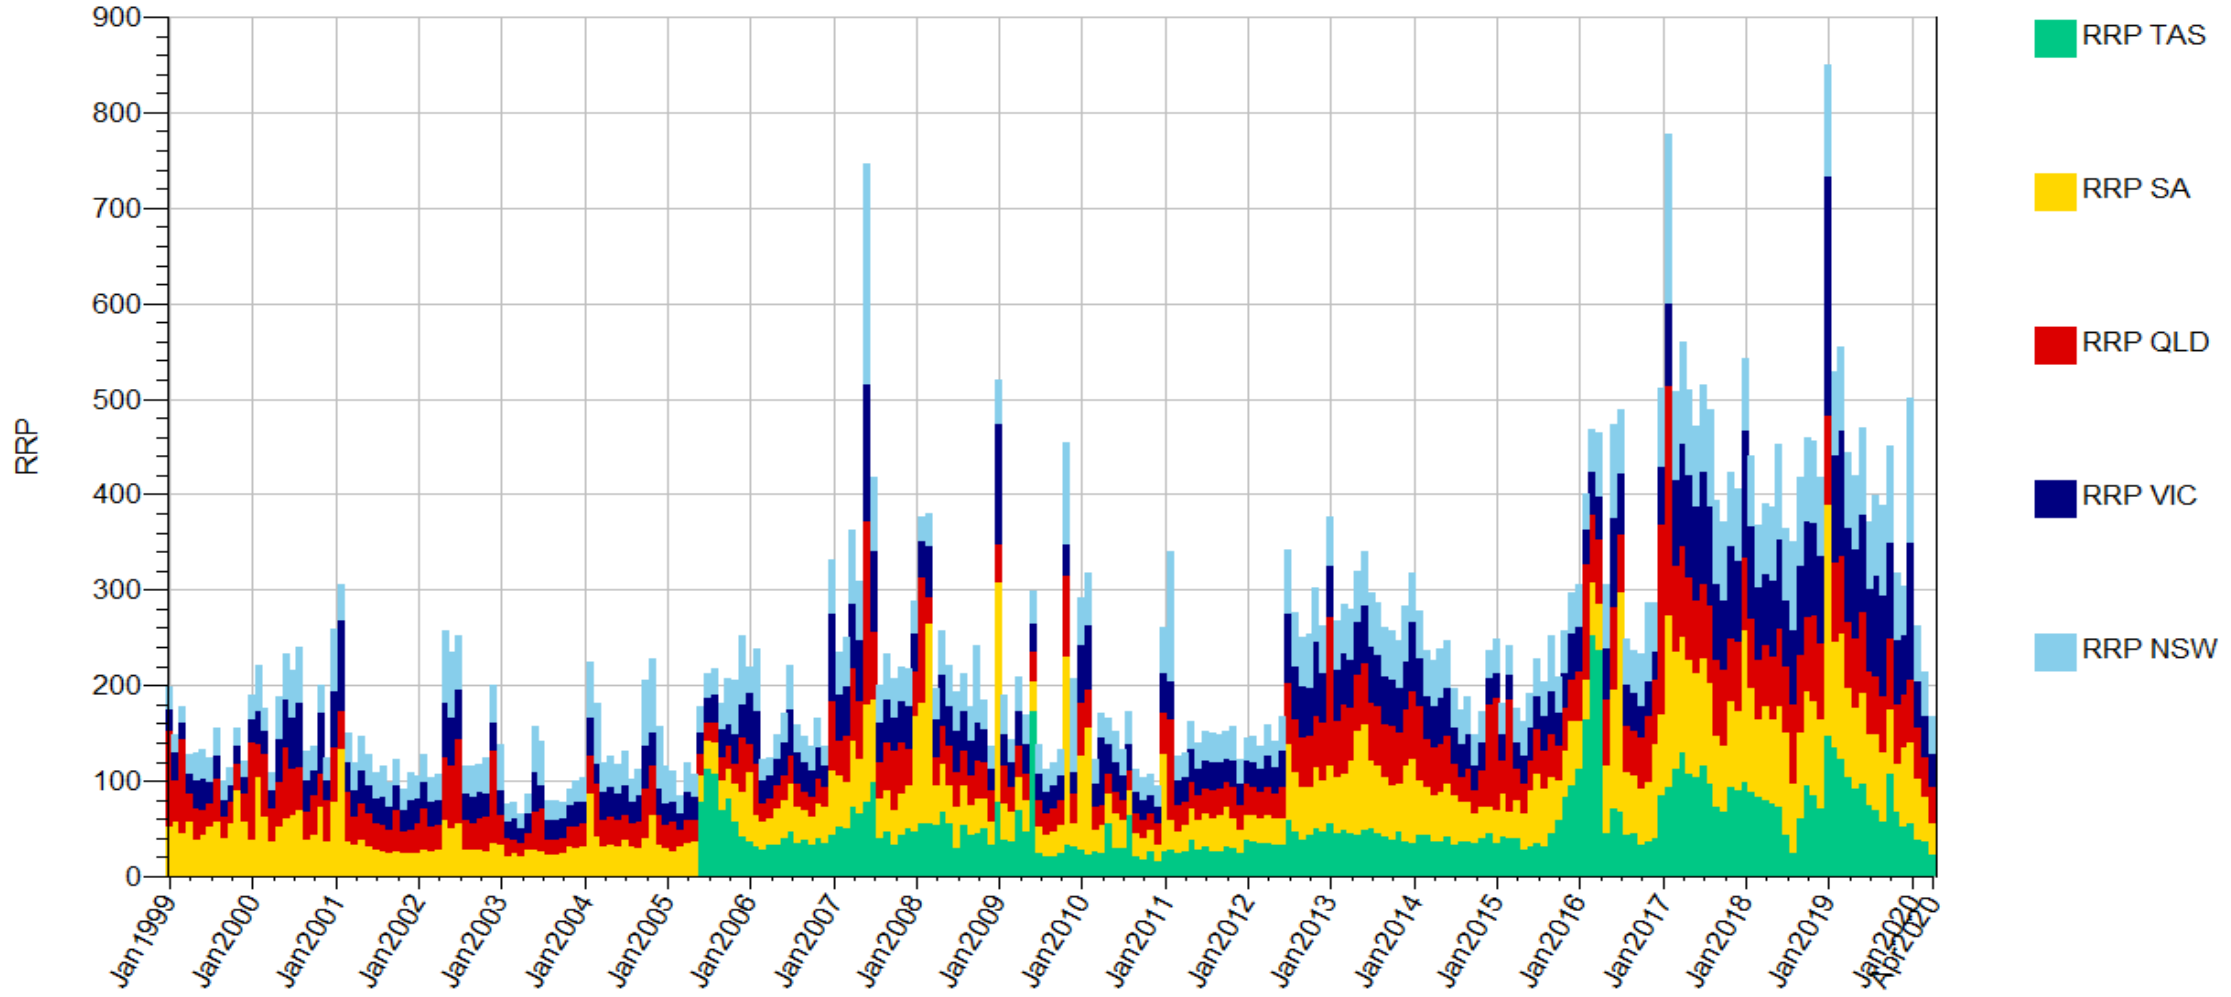

Demand_L26Week_Stack

Demand_L26Week_Line

Demand_L30Month_Stack

Demand_L30Month_Line

RRP_Day_Stack

Data source:

RRP_Day_Line

RRP_Week_Stack

Data source:

RRP_Week_Line

RRP_Month_Stack

Data source:

RRP_Month_Line

RRP_Quarter_Stack

Data source:

RRP_Quarter_Line

RRP_Year_Stack

RRP_Year_Clust

Data source:

RRP_Year_Line

RRP_ClmYear_Stack

RRP_ClmYear_Clust

RRP_ClmYear_Line

RRP_YearSeas_Stack