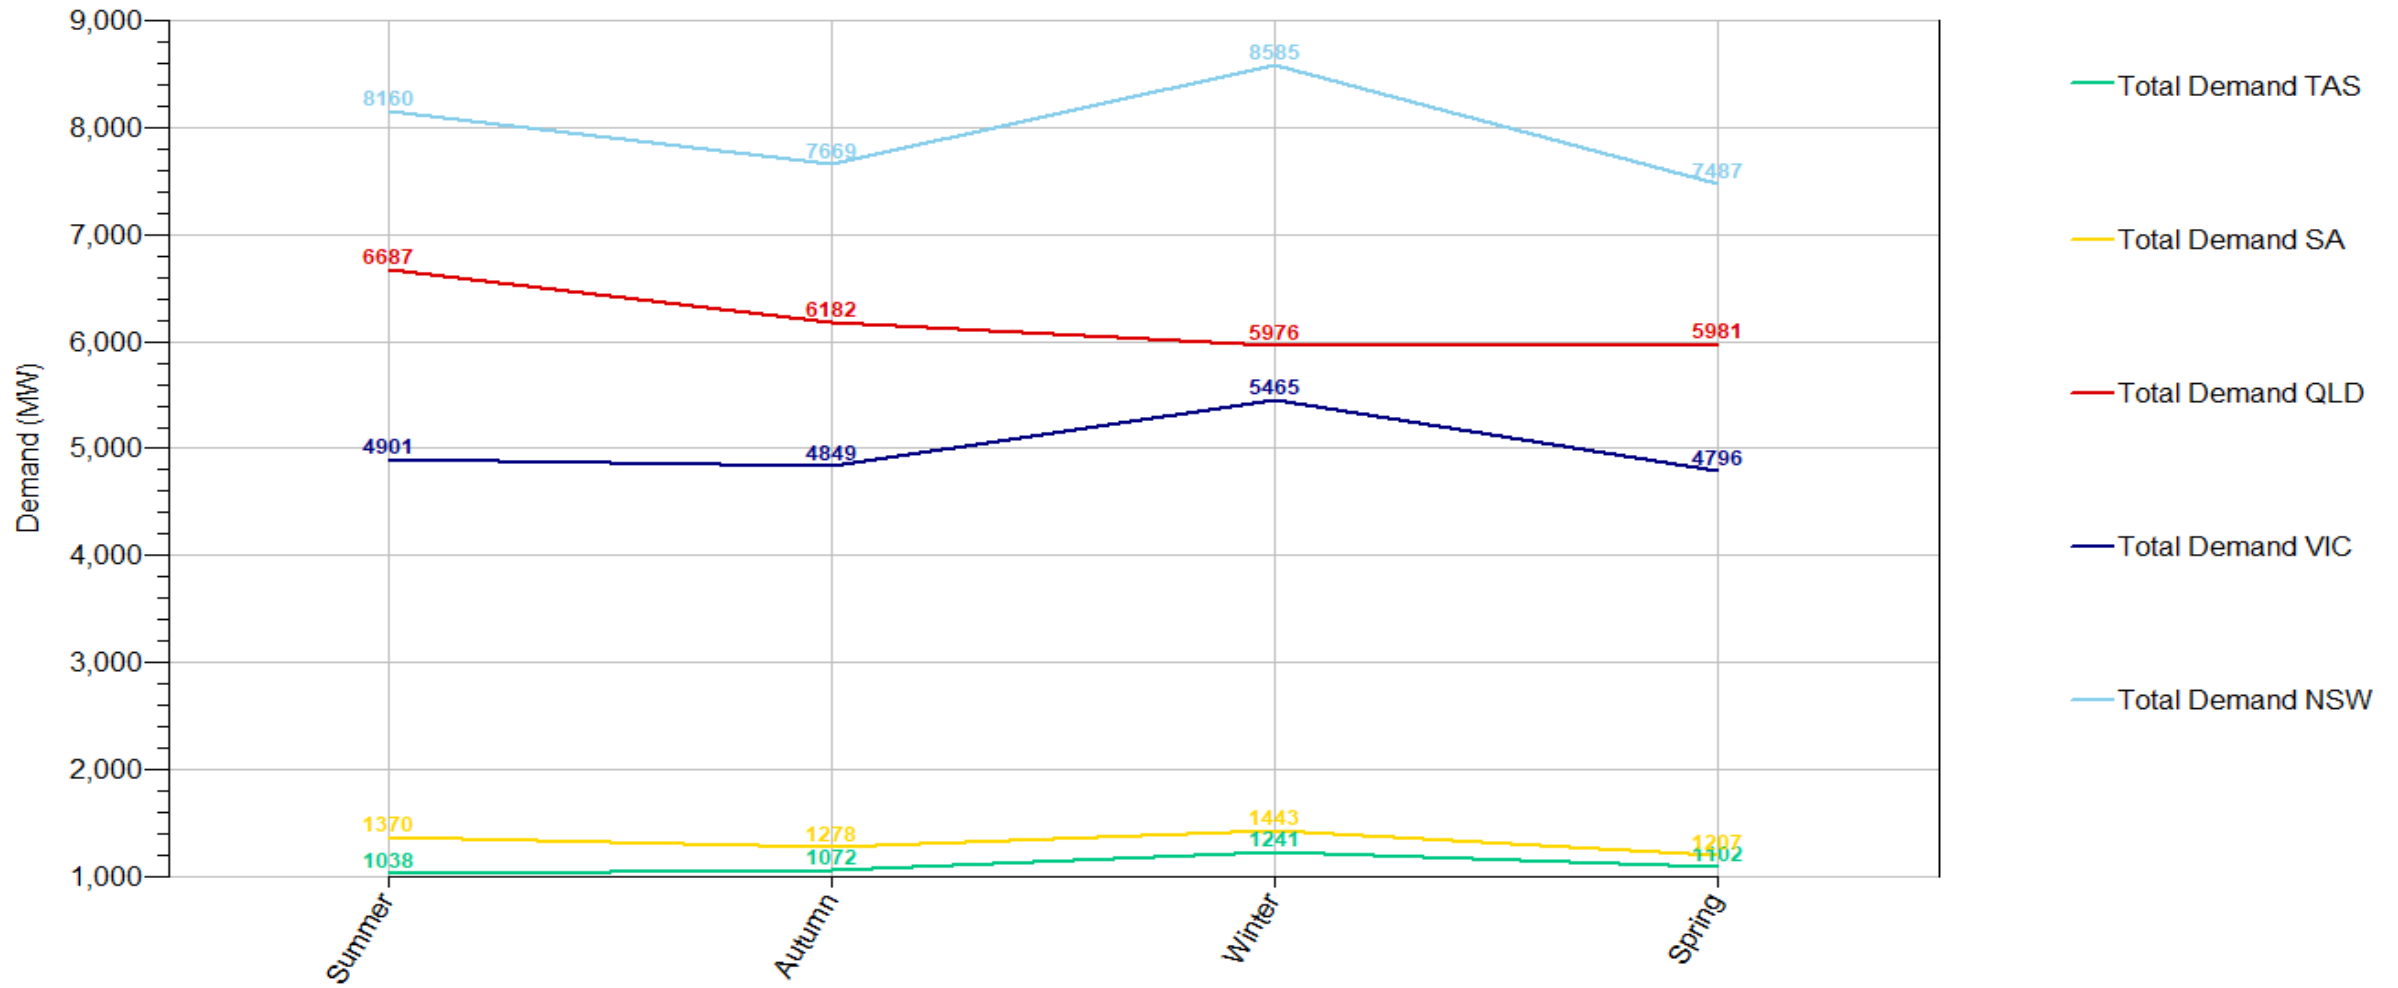

Demand_MonthOfYear_Stack 1999-2014

Demand_MonthOfYear_Stack 2015-2020

Demand_MonthOfYear_Line 1999-2020

Demand_MonthOfYear_Line 1999-2014

Demand_MonthOfYear_Line 2015-2020

Demand_MonthOfYear_Scale 1999-2020

Demand_MonthOfYear_Scale 1999-2014

Demand_MonthOfYear_Scale 2015-2020

Demand_SeasOfYear_Stack 1999-2020

Demand_SeasOfYear_Stack 1999-2014

Demand_SeasOfYear_Stack 2015-2020

Demand_SeasOfYear_Line 1999-2020

Demand_SeasOfYear_Line 1999-2014

Demand_SeasOfYear_Line 2015-2020

Demand_SeasOfYear_Scale 1999-2020

Demand_SeasOfYear_Scale 1999-2014

Demand_SeasOfYear_Scale 2015-2020

Demand_L7Day30_Stack

Demand_L7Day30_Line

Demand_L15Day30_Stack

Demand_L15Day30_Line