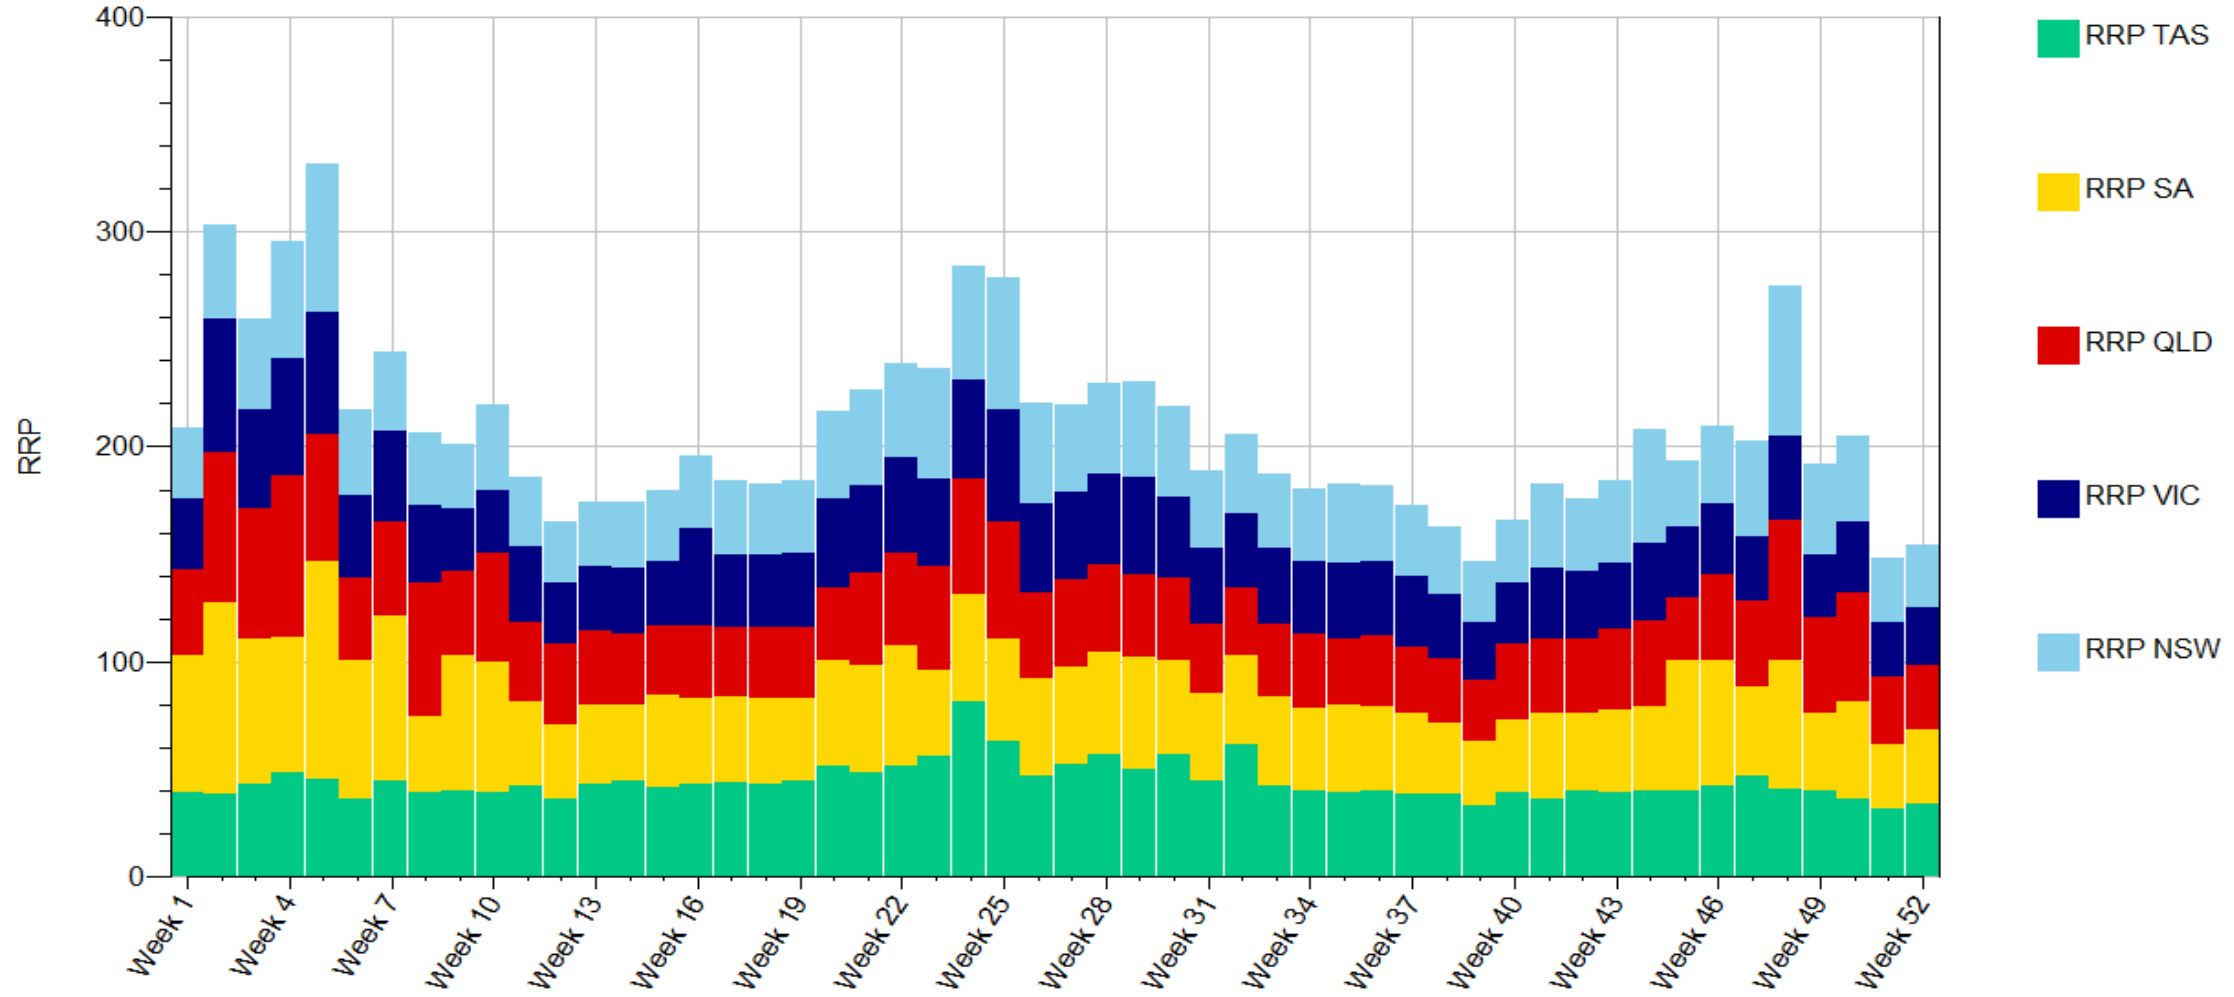

RRP_HourOfDay_Line 1999-2020

RRP_HourOfDay_Line 1999-2014

RRP_HourOfDay_Line 2015-2020

RRP_HourOfDay_Scale 1999-2020

RRP_HourOfDay_Scale 1999-2014

RRP_HourOfDay_Scale 2015-2020

RRP_DayOfWeek_Stack 1999-2020

RRP_DayOfWeek_Stack 1999-2014

Data source:

RRP_DayOfWeek_Stack 2015-2020

RRP_DayOfWeek_Line 1999-2020

RRP_DayOfWeek_Line 1999-2014

RRP_DayOfWeek_Line 2015-2020

Data source:

RRP_DayOfWeek_Scale 1999-2020

RRP_DayOfWeek_Scale 1999-2014

RRP_DayOfWeek_Scale 2015-2020

RRP_WeekOfYear_Stack 1999-2020

RRP_WeekOfYear_Stack 1999-2014

Data source:

RRP_WeekOfYear_Stack 2015-2020

Data source:

RRP_WeekOfYear_Line 1999-2020

RRP_WeekOfYear_Line 1999-2014

RRP_WeekOfYear_Line 2015-2020

RRP_WeekOfYear_Scale 1999-2020

RRP_WeekOfYear_Scale 1999-2014

RRP_WeekOfYear_Scale 2015-2020

RRP_MonthOfYear_Stack 1999-2020

RRP_MonthOfYear_Stack 1999-2014