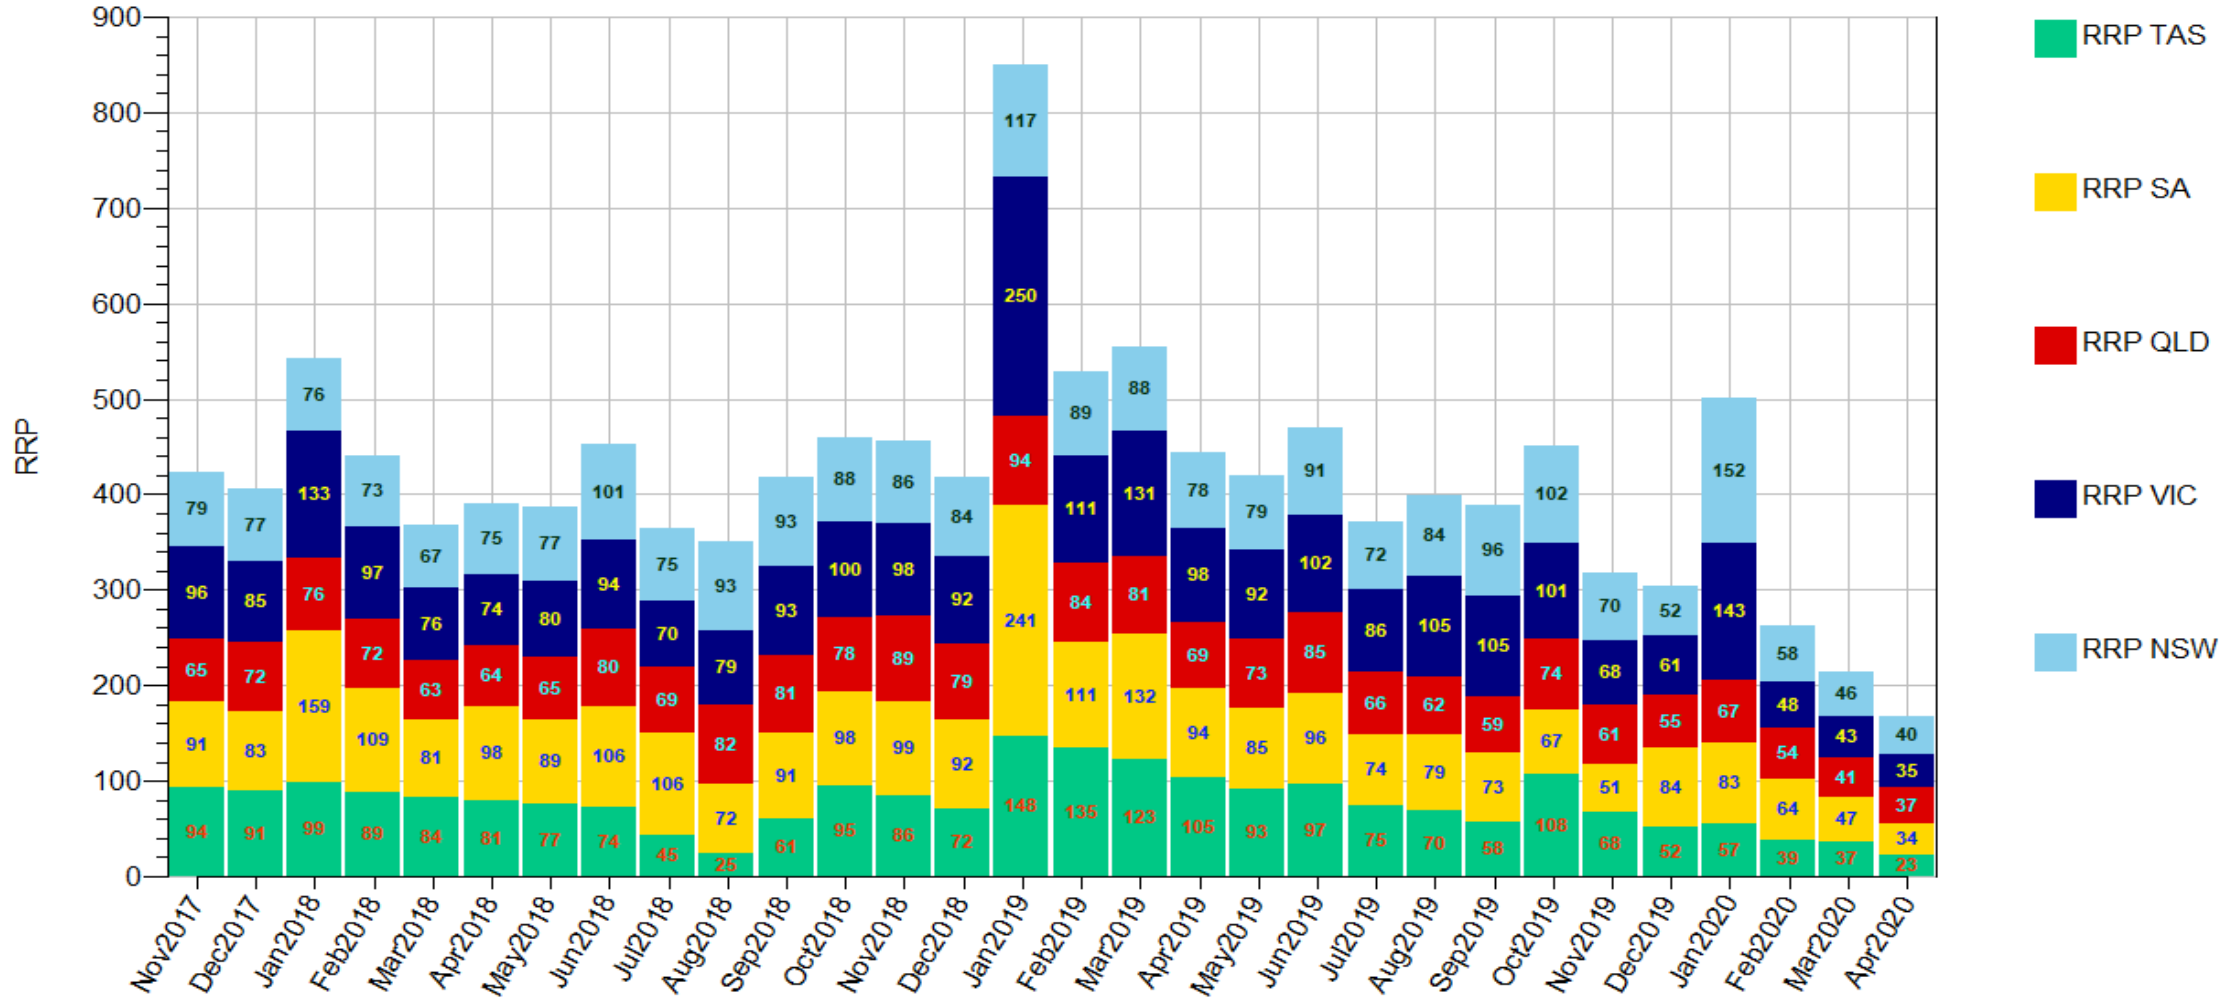

RRP_SeasOfYear_Scale 1999-2014

RRP_SeasOfYear_Scale 2015-2020

RRP_L7Day30_Stack

RRP_L7Day30_Line

RRP_L15Day30_Stack

Data source:

RRP_L15Day30_Line

Data source:

RRP_L30Day30_Stack

RRP_L30Day30_Line

Data source:

RRP_L90Day30_Stack

RRP_L90Day30_Line

RRP_L120Day30_Stack

Data source:

RRP_L120Day30_Line

Data source:

RRP_L30Day_Stack

Data source:

RRP_L30Day_Line

RRP_L26Week_Stack

Data source:

RRP_L26Week_Line

RRP_L30Month_Stack

Data source:

RRP_L30Month_Line