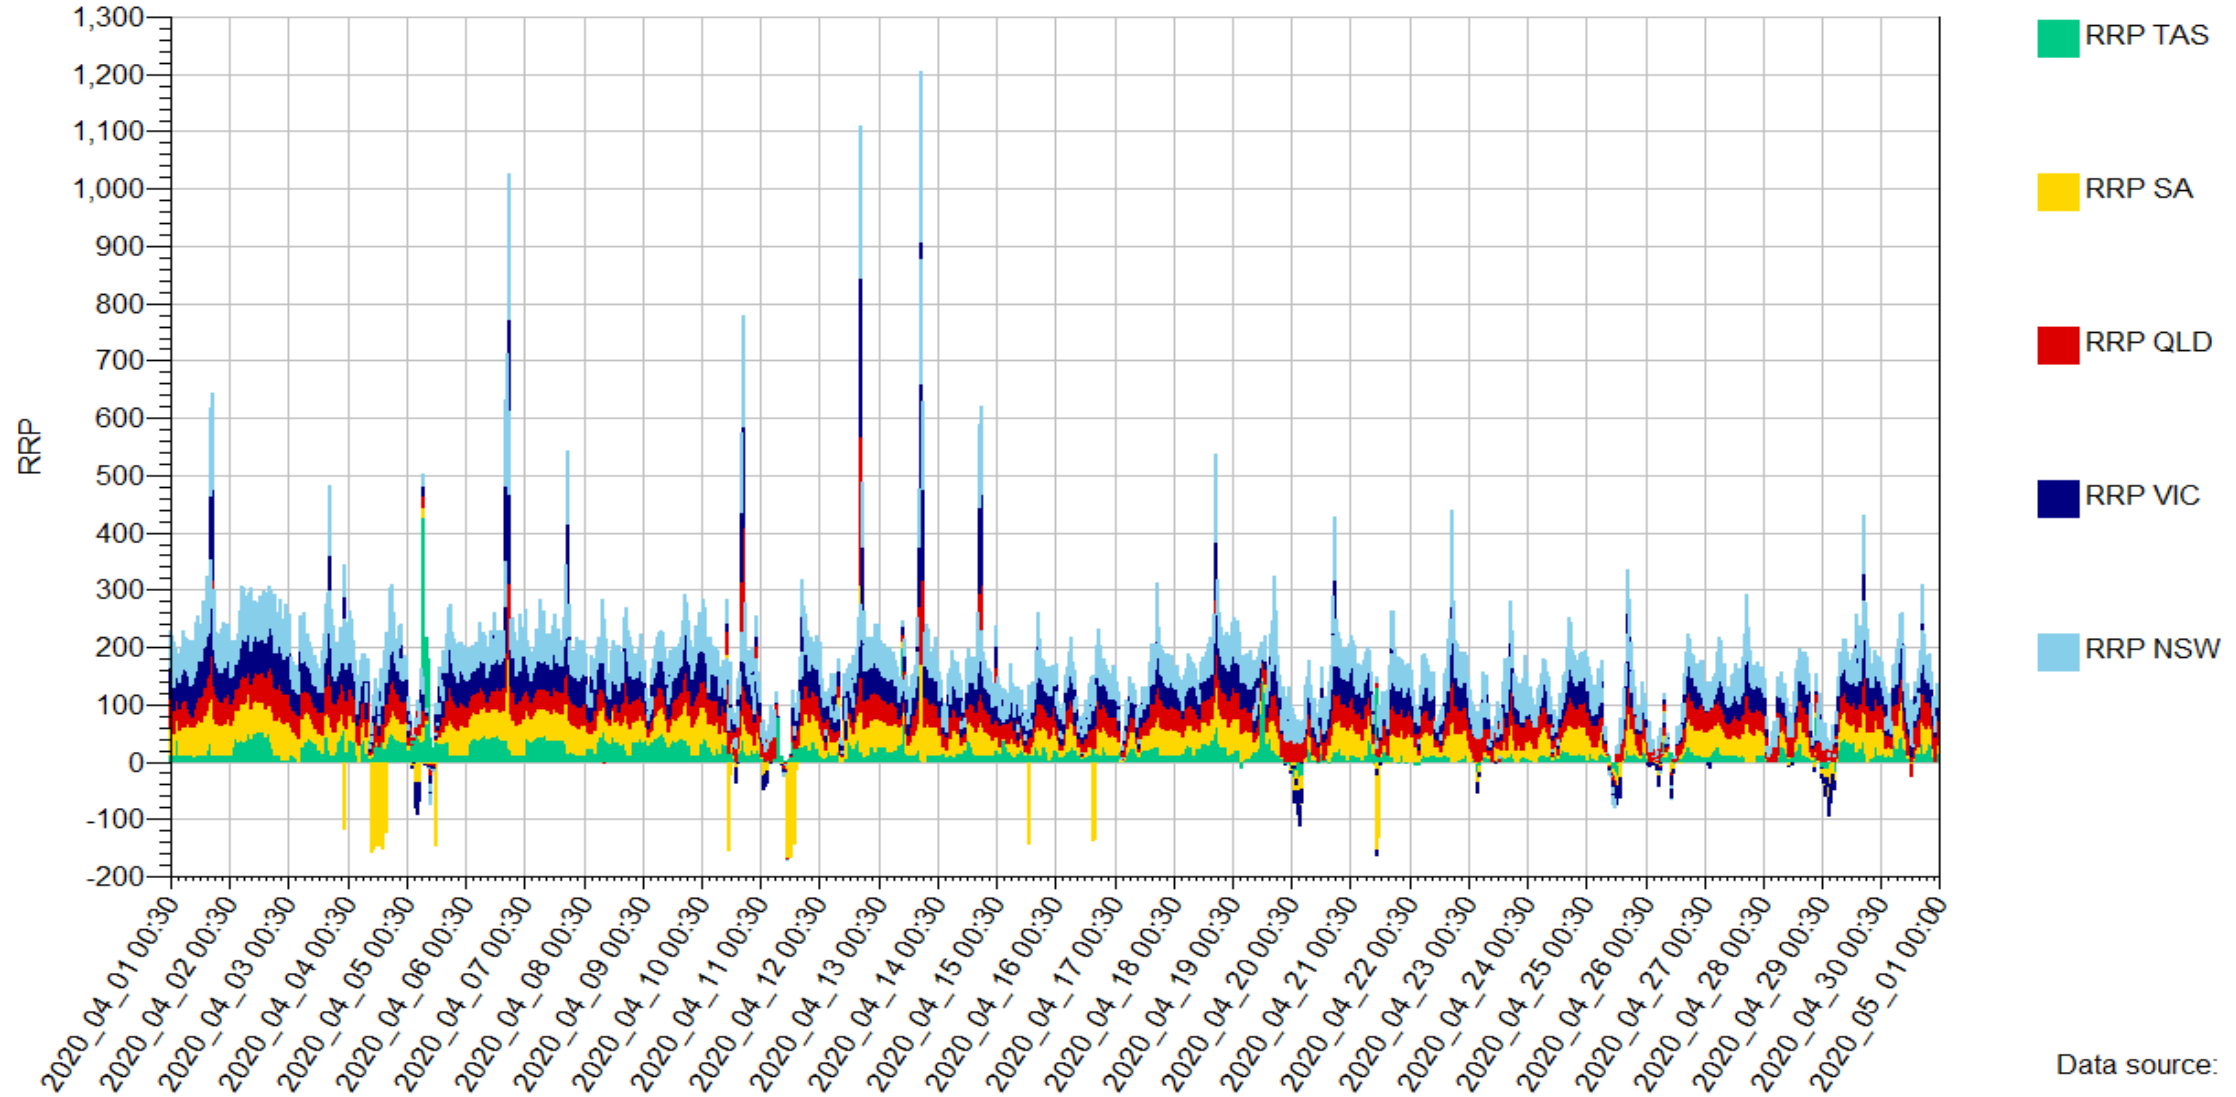

RRP_SeasOfYear_Stack 1999-2020

RRP_SeasOfYear_Stack 1999-2014

RRP_SeasOfYear_Stack 2015-2020

RRP_SeasOfYear_Line 1999-2020

RRP_SeasOfYear_Line 1999-2014

RRP_SeasOfYear_Line 2015-2020

RRP_SeasOfYear_Scale 1999-2020

RRP_SeasOfYear_Scale 1999-2014

RRP_SeasOfYear_Scale 2015-2020

RRP_L7Day30_Stack

RRP_L7Day30_Line

RRP_L15Day30_Stack

Data source:

RRP_L15Day30_Line

Data source:

RRP_L30Day30_Stack

RRP_L30Day30_Line

Data source:

RRP_L90Day30_Stack

RRP_L90Day30_Line

RRP_L120Day30_Stack

Data source:

RRP_L120Day30_Line