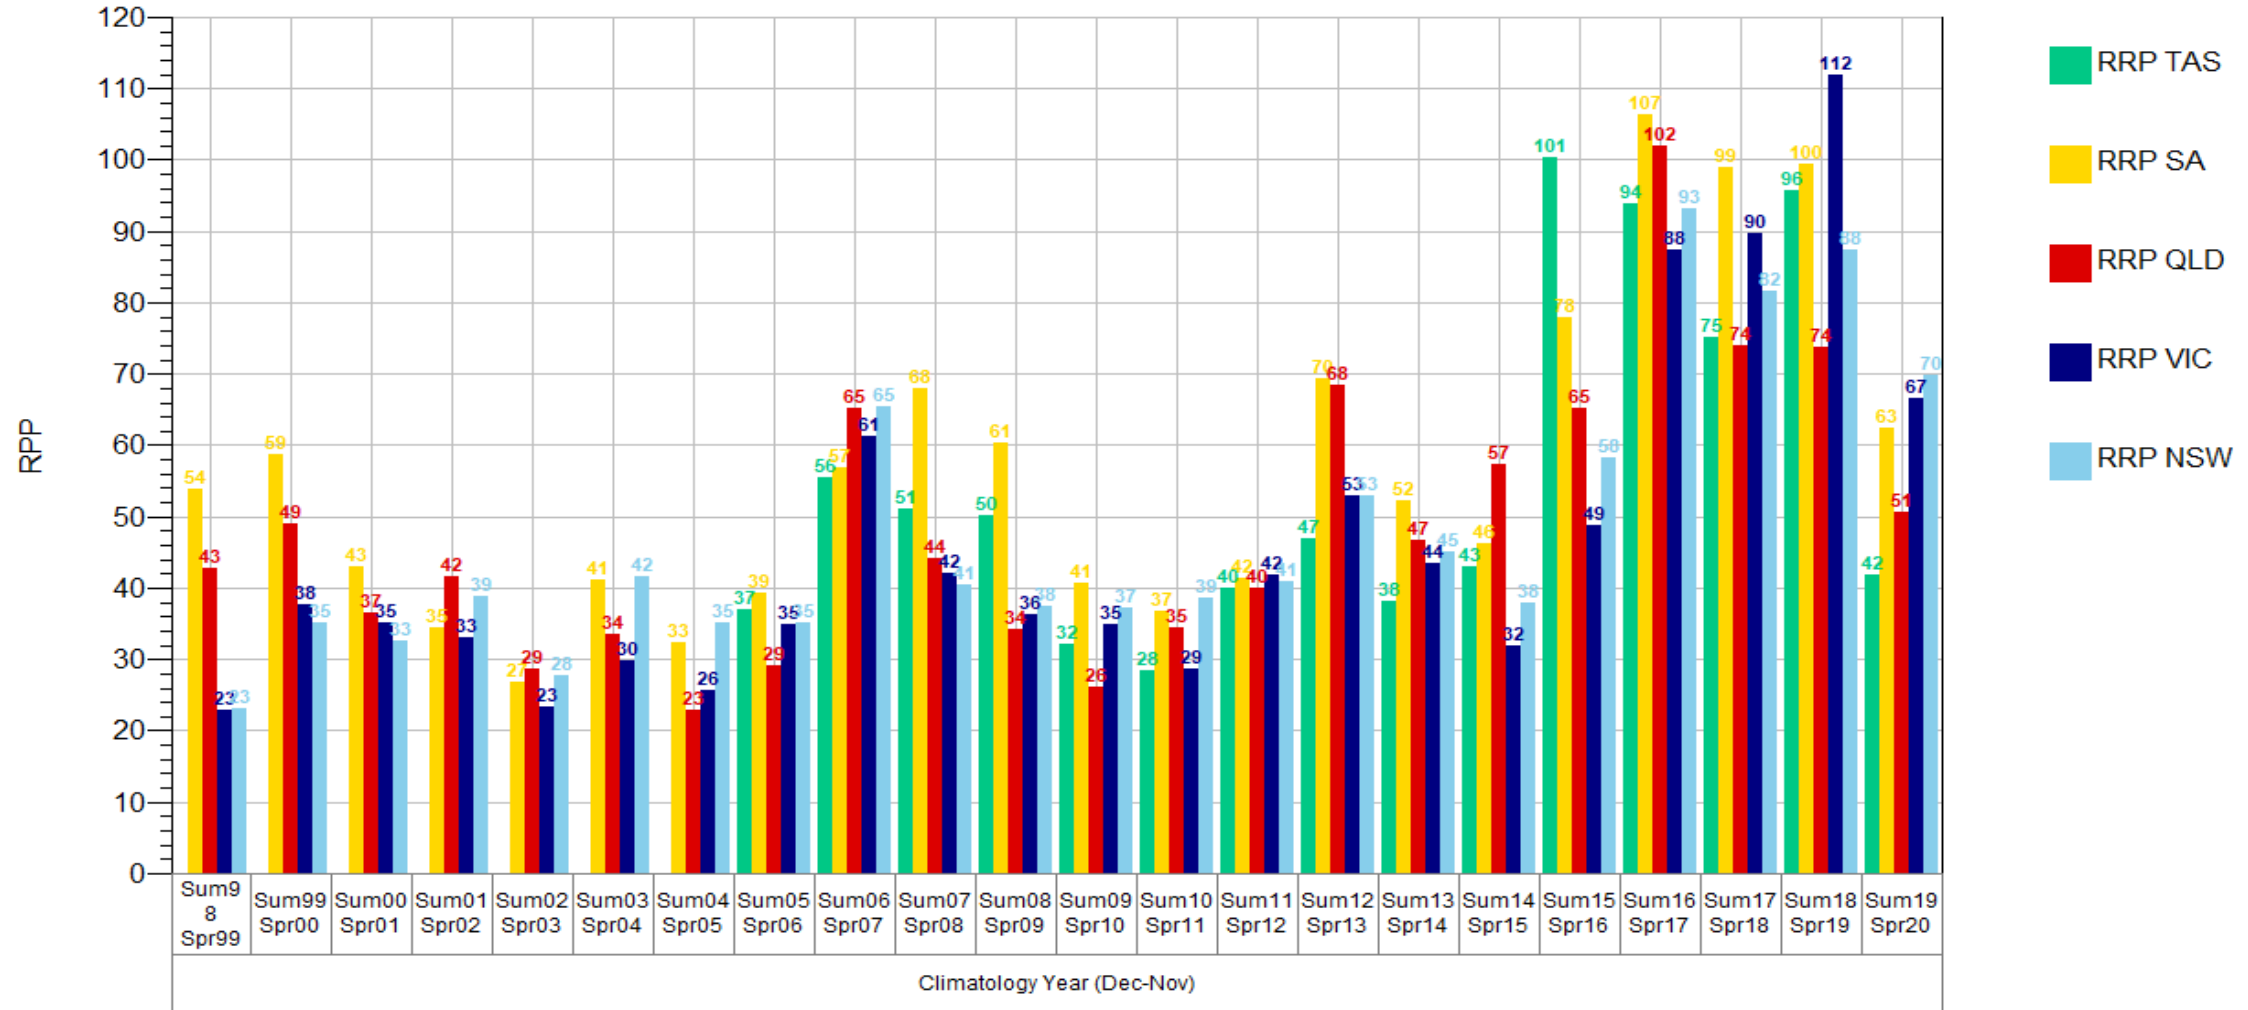

Data source:

RRP_Week_Line

RRP_Month_Stack

Data source:

RRP_Month_Line

RRP_Quarter_Stack

Data source:

RRP_Quarter_Line

RRP_Year_Stack

RRP_Year_Clust

Data source:

RRP_Year_Line

RRP_ClmYear_Stack

RRP_ClmYear_Clust

RRP_ClmYear_Line

RRP_YearSeas_Stack

Data source:

RRP_YearSeas_Line

RRP_Summer_Line

RRP_Summer_Stack

RRP_Autumn_Line

RRP_Autumn_Stack

RRP_Winter_Line

RRP_Winter_Stack