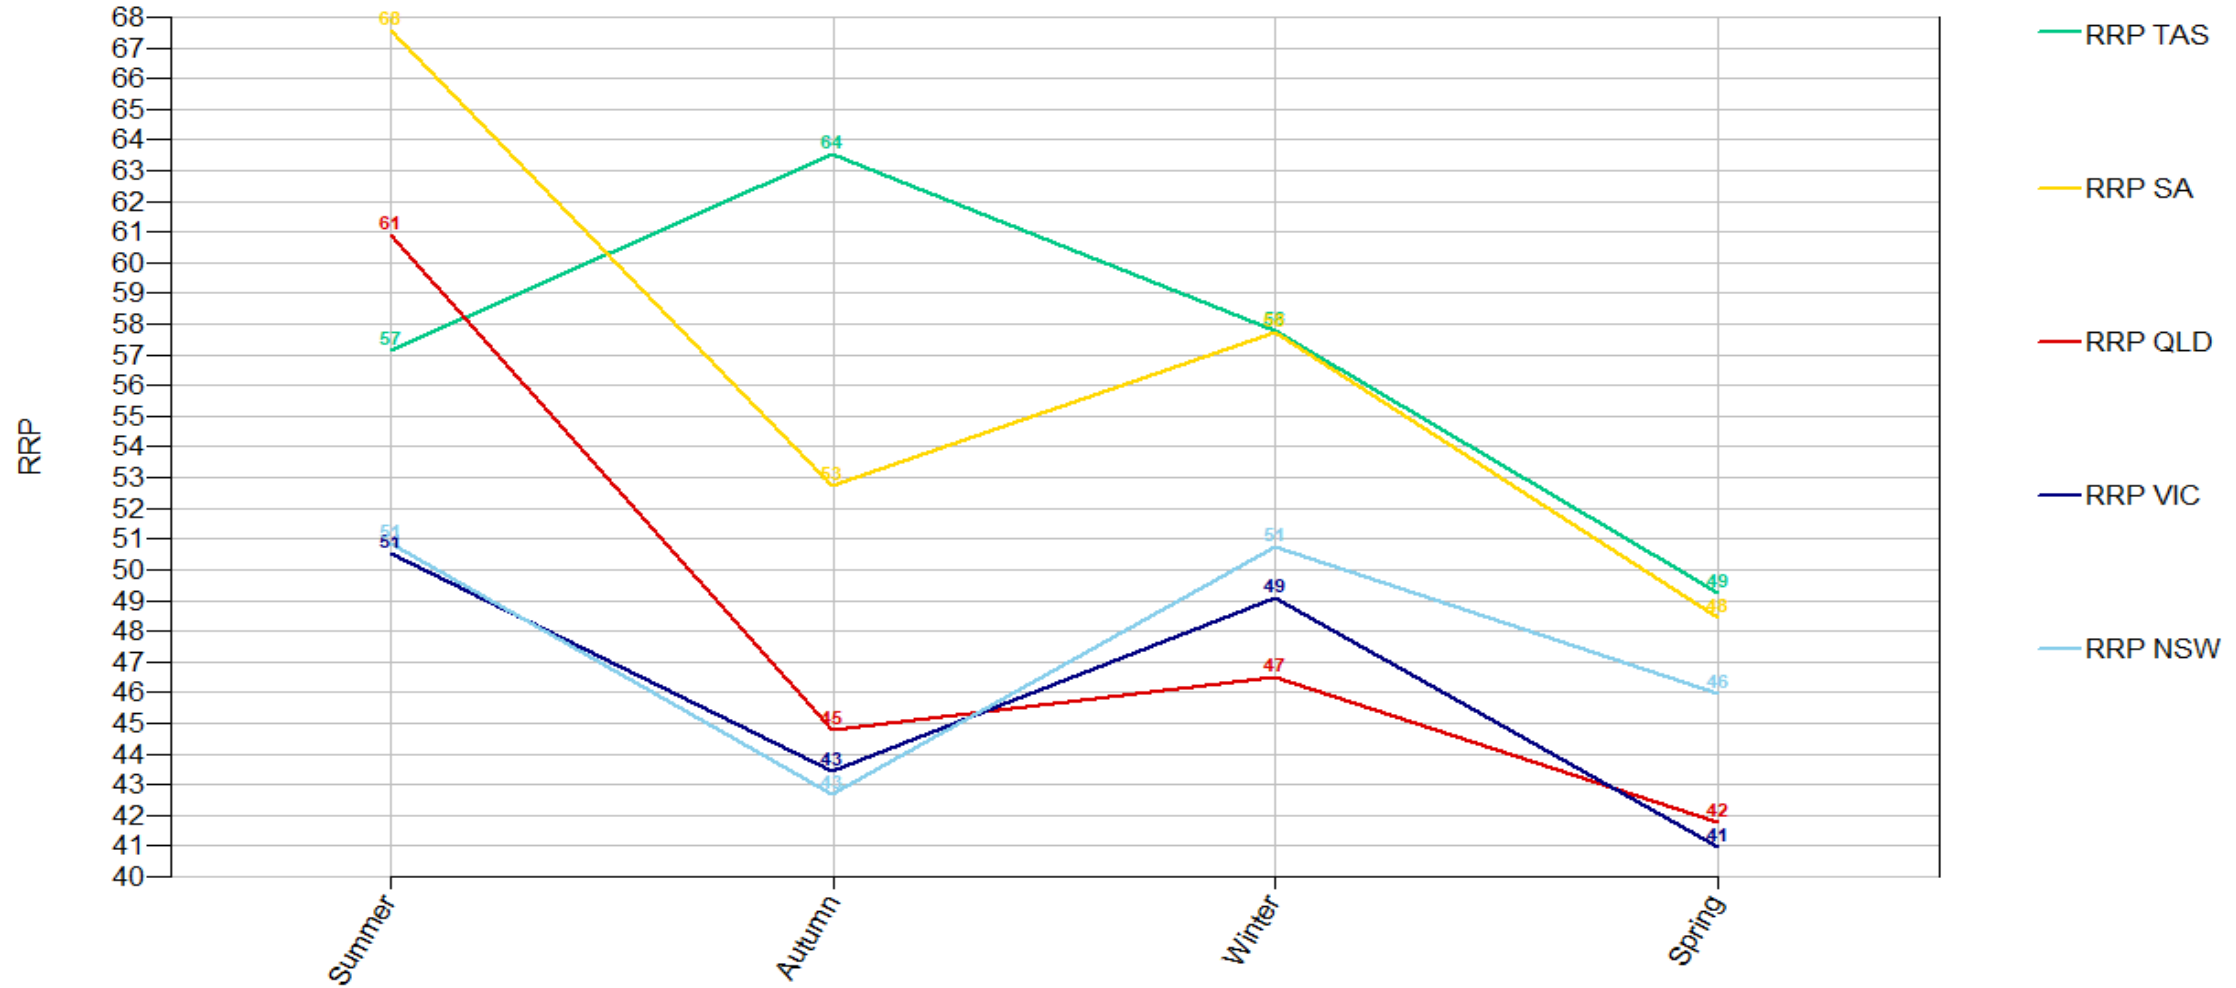

RRP_DayOfWeek_Stack 1999-2014

Data source:

RRP_DayOfWeek_Stack 2015-2020

RRP_DayOfWeek_Line 1999-2020

RRP_DayOfWeek_Line 1999-2014

RRP_DayOfWeek_Line 2015-2020

Data source:

RRP_DayOfWeek_Scale 1999-2020

RRP_MonthOfYear_Stack 2015-2020

RRP_MonthOfYear_Line 1999-2020

RRP_MonthOfYear_Line 1999-2014

RRP_MonthOfYear_Line 2015-2020

RRP_MonthOfYear_Scale 1999-2020

RRP_MonthOfYear_Scale 1999-2014

RRP_MonthOfYear_Scale 2015-2020

RRP_SeasOfYear_Stack 1999-2020

RRP_SeasOfYear_Stack 1999-2014

RRP_SeasOfYear_Stack 2015-2020

RRP_SeasOfYear_Line 1999-2020

RRP_SeasOfYear_Line 1999-2014

RRP_SeasOfYear_Line 2015-2020

RRP_SeasOfYear_Scale 1999-2020

RRP_SeasOfYear_Scale 1999-2014

RRP_SeasOfYear_Scale 2015-2020

RRP_L7Day30_Stack

RRP_L7Day30_Line

RRP_L15Day30_Stack

Data source:

RRP_L15Day30_Line

Data source: