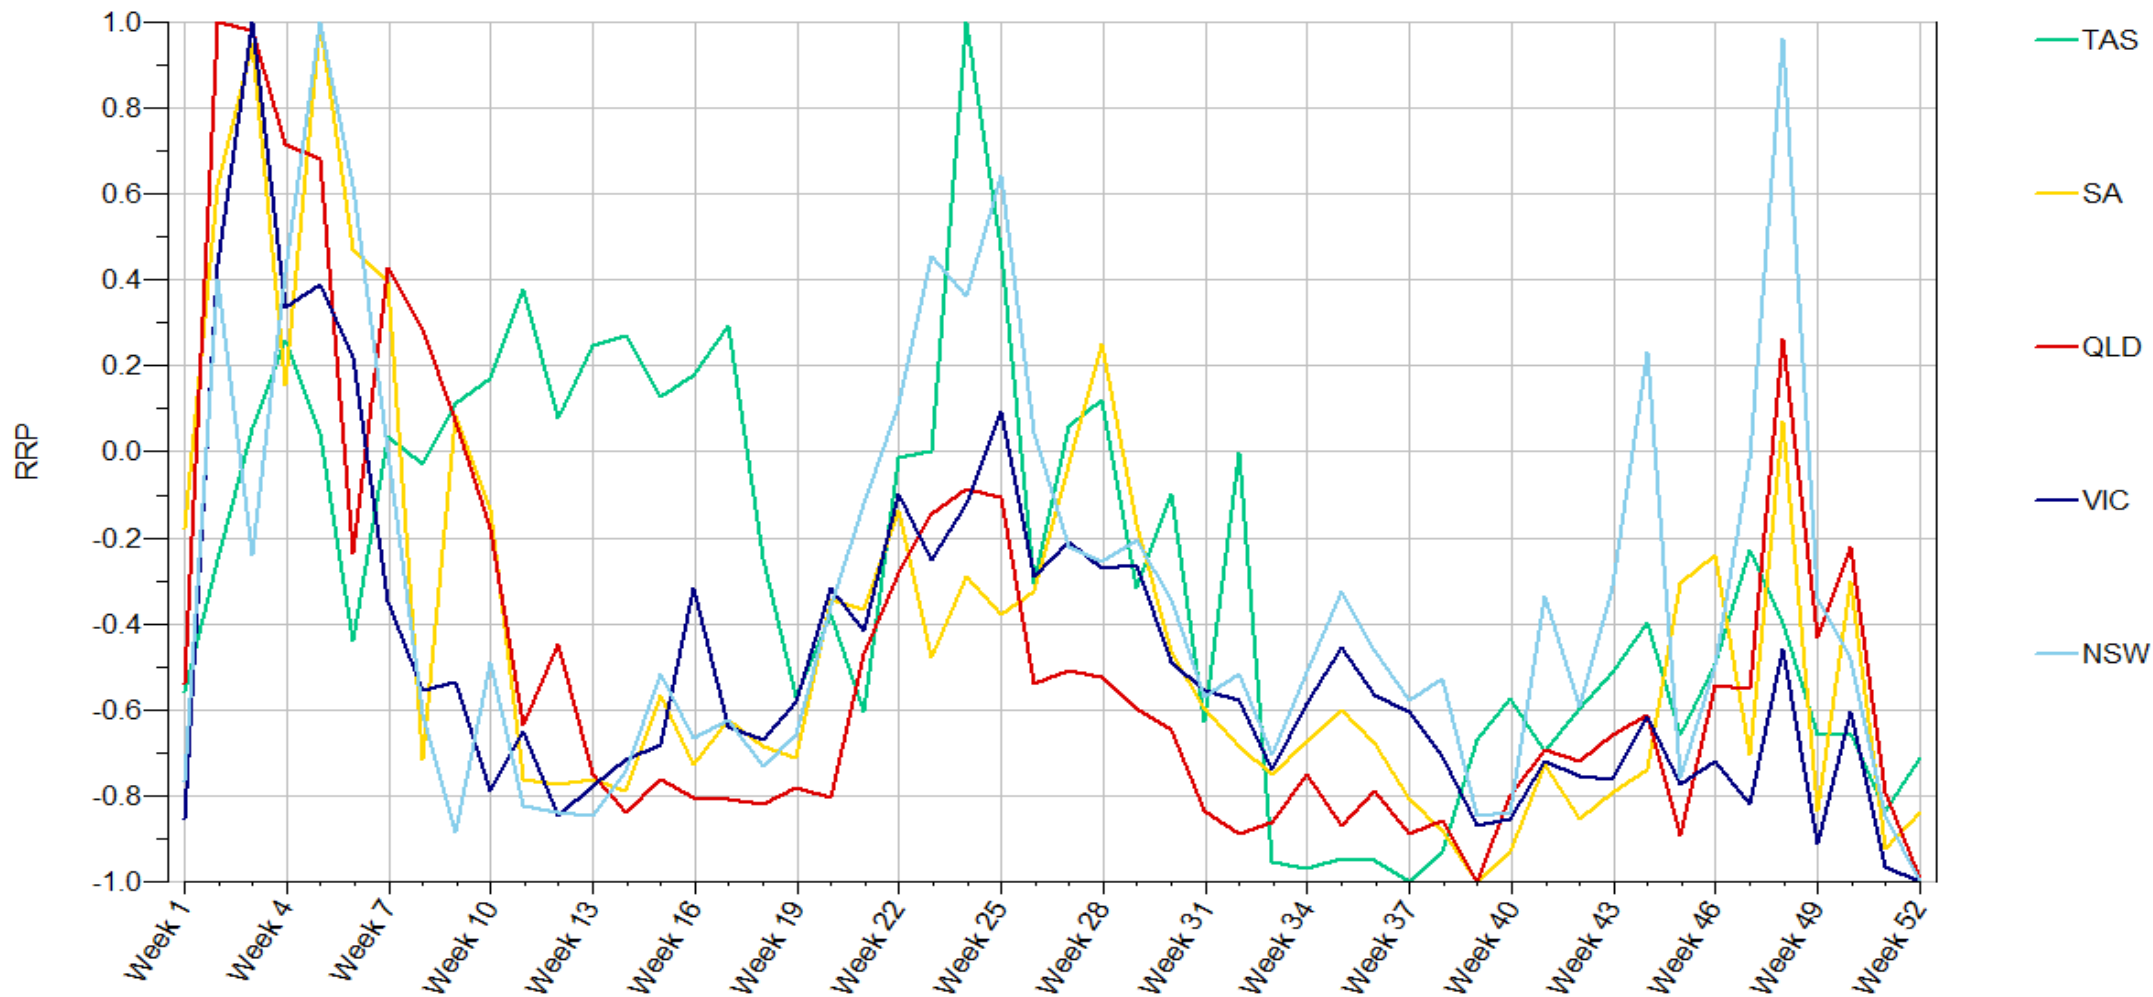

RRP_HourOfDay_Line 1999-2020

RRP_HourOfDay_Line 1999-2014

RRP_HourOfDay_Line 2015-2020

RRP_HourOfDay_Scale 1999-2020

RRP_HourOfDay_Scale 1999-2014

RRP_HourOfDay_Scale 2015-2020

RRP_DayOfWeek_Stack 1999-2020

RRP_DayOfWeek_Stack 1999-2014

Data source:

RRP_DayOfWeek_Stack 2015-2020

RRP_DayOfWeek_Line 1999-2020

RRP_DayOfWeek_Line 1999-2014

RRP_DayOfWeek_Line 2015-2020

Data source:

RRP_DayOfWeek_Scale 1999-2020

RRP_DayOfWeek_Scale 1999-2014

RRP_DayOfWeek_Scale 2015-2020

RRP_WeekOfYear_Stack 1999-2020

RRP_WeekOfYear_Stack 1999-2014

Data source:

RRP_WeekOfYear_Stack 2015-2020

Data source:

RRP_WeekOfYear_Line 1999-2020

RRP_WeekOfYear_Line 1999-2014

RRP_WeekOfYear_Line 2015-2020

RRP_WeekOfYear_Scale 1999-2020

RRP_WeekOfYear_Scale 1999-2014

RRP_WeekOfYear_Scale 2015-2020

RRP_MonthOfYear_Stack 1999-2020

RRP_MonthOfYear_Stack 1999-2014