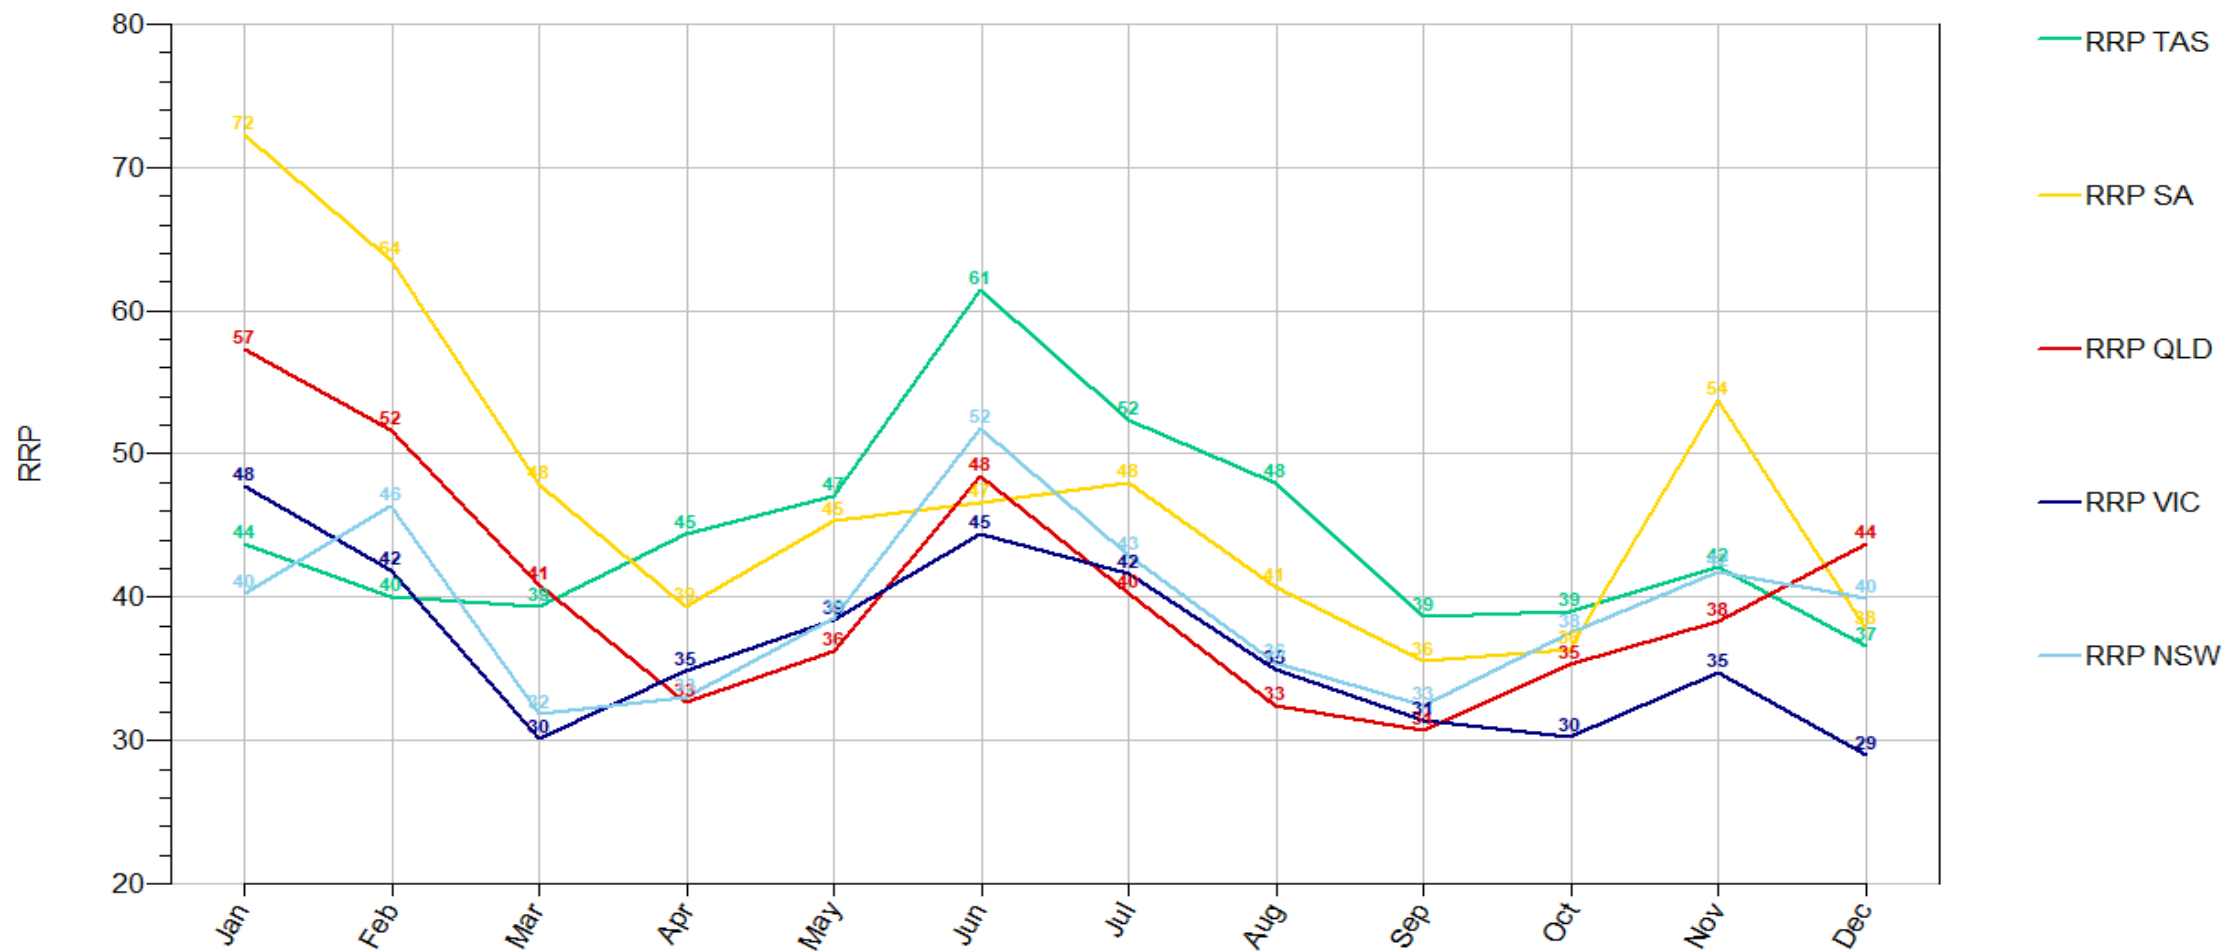

RRP_DayOfWeek_Stack 1999-2014

Data source:

RRP_DayOfWeek_Stack 2015-2020

RRP_DayOfWeek_Line 1999-2020

RRP_DayOfWeek_Line 1999-2014

RRP_DayOfWeek_Line 2015-2020

Data source:

RRP_DayOfWeek_Scale 1999-2020

RRP_DayOfWeek_Scale 1999-2014

RRP_DayOfWeek_Scale 2015-2020

RRP_WeekOfYear_Stack 1999-2020

RRP_WeekOfYear_Stack 1999-2014

Data source:

RRP_WeekOfYear_Stack 2015-2020

Data source:

RRP_WeekOfYear_Line 1999-2020

RRP_WeekOfYear_Line 1999-2014

RRP_WeekOfYear_Line 2015-2020

RRP_WeekOfYear_Scale 1999-2020

RRP_WeekOfYear_Scale 1999-2014

RRP_WeekOfYear_Scale 2015-2020

RRP_MonthOfYear_Stack 1999-2020

RRP_MonthOfYear_Stack 1999-2014

RRP_MonthOfYear_Stack 2015-2020

RRP_MonthOfYear_Line 1999-2020

RRP_MonthOfYear_Line 1999-2014

RRP_MonthOfYear_Line 2015-2020

RRP_MonthOfYear_Scale 1999-2020

RRP_MonthOfYear_Scale 1999-2014

RRP_MonthOfYear_Scale 2015-2020