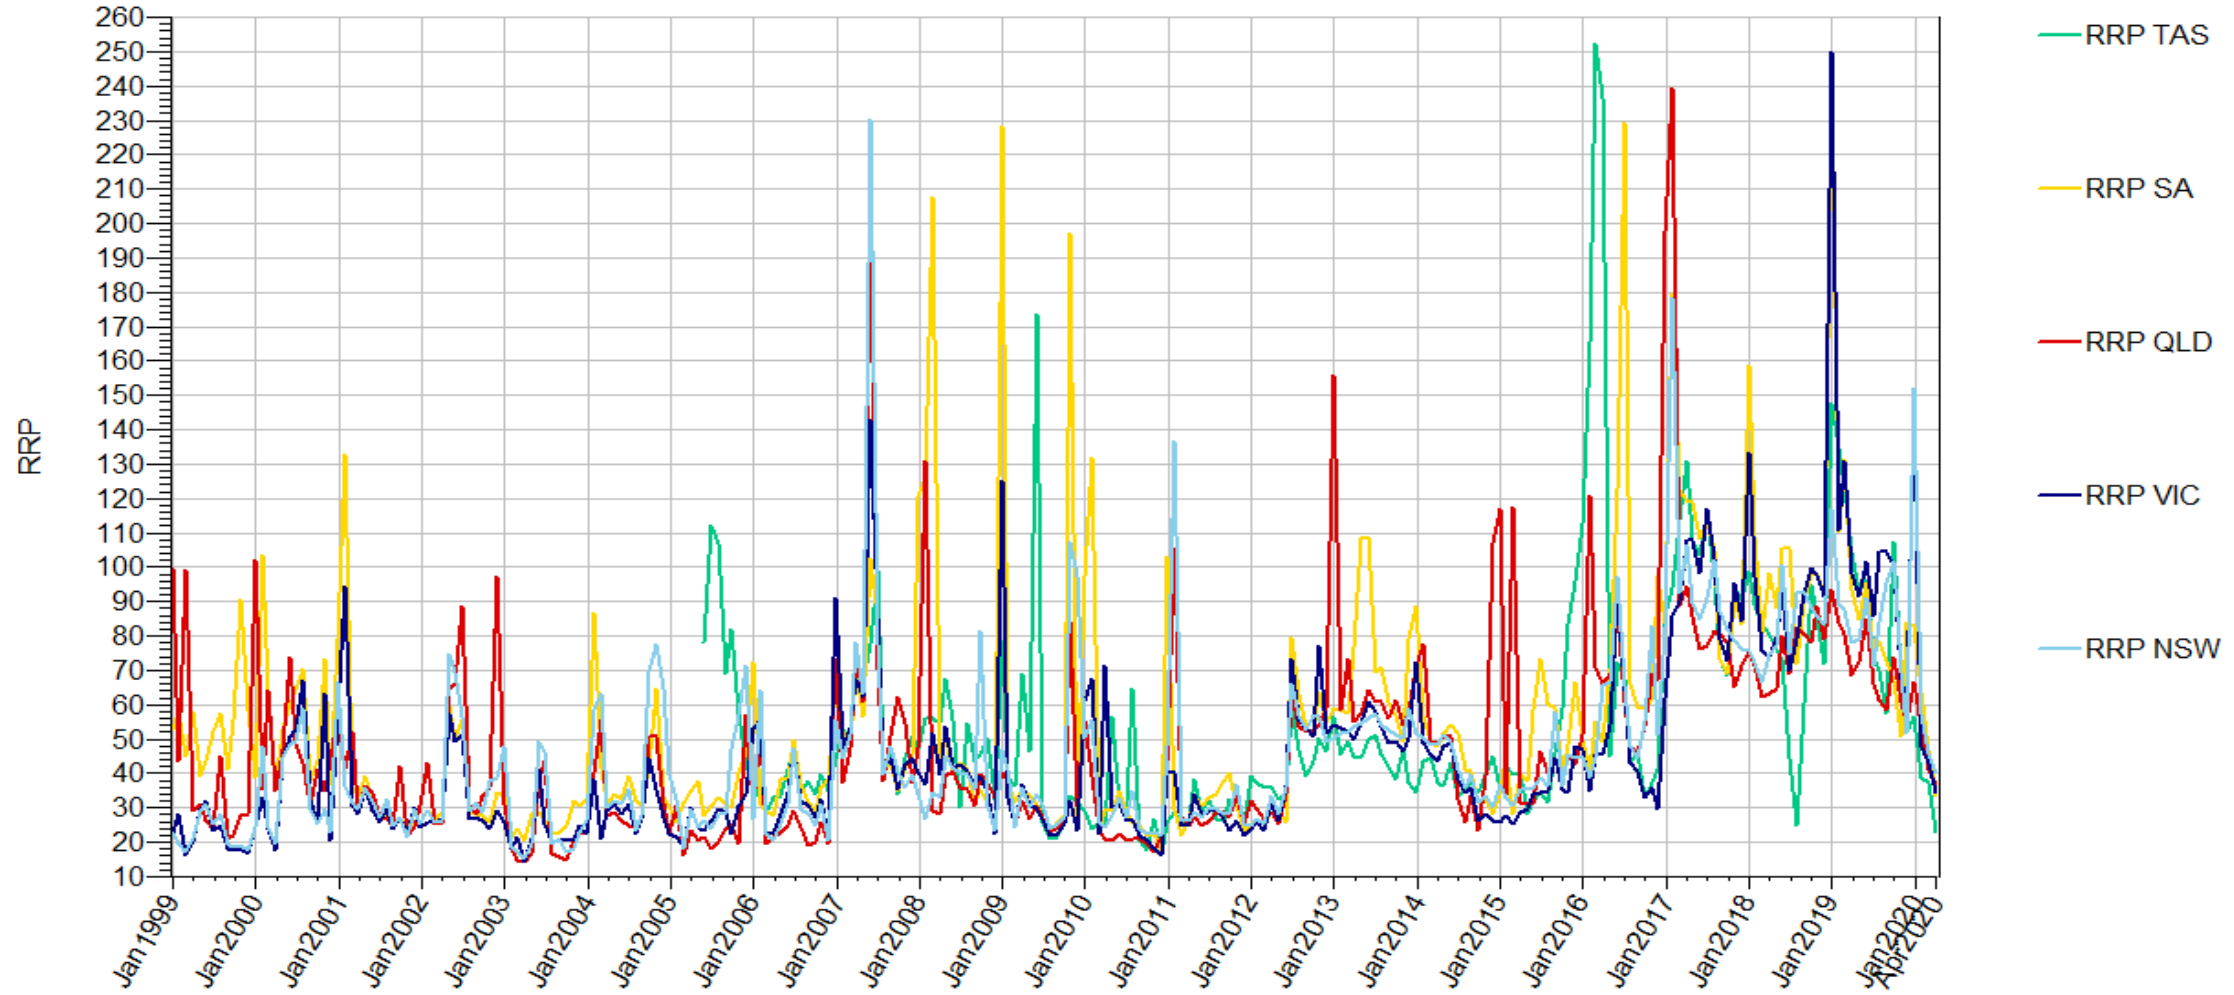

Demand_L26Week_Stack

Demand_L26Week_Line

Demand_L30Month_Stack

Demand_L30Month_Line

RRP_Day_Stack

Data source:

RRP_Day_Line

RRP_Week_Stack

Data source:

RRP_Week_Line

RRP_Month_Stack

Data source:

RRP_Month_Line

RRP_Quarter_Stack

Data source:

RRP_Quarter_Line

RRP_Year_Stack

RRP_Year_Clust

Data source:

RRP_Year_Line

RRP_ClmYear_Stack

RRP_ClmYear_Clust

RRP_ClmYear_Line

RRP_YearSeas_Stack