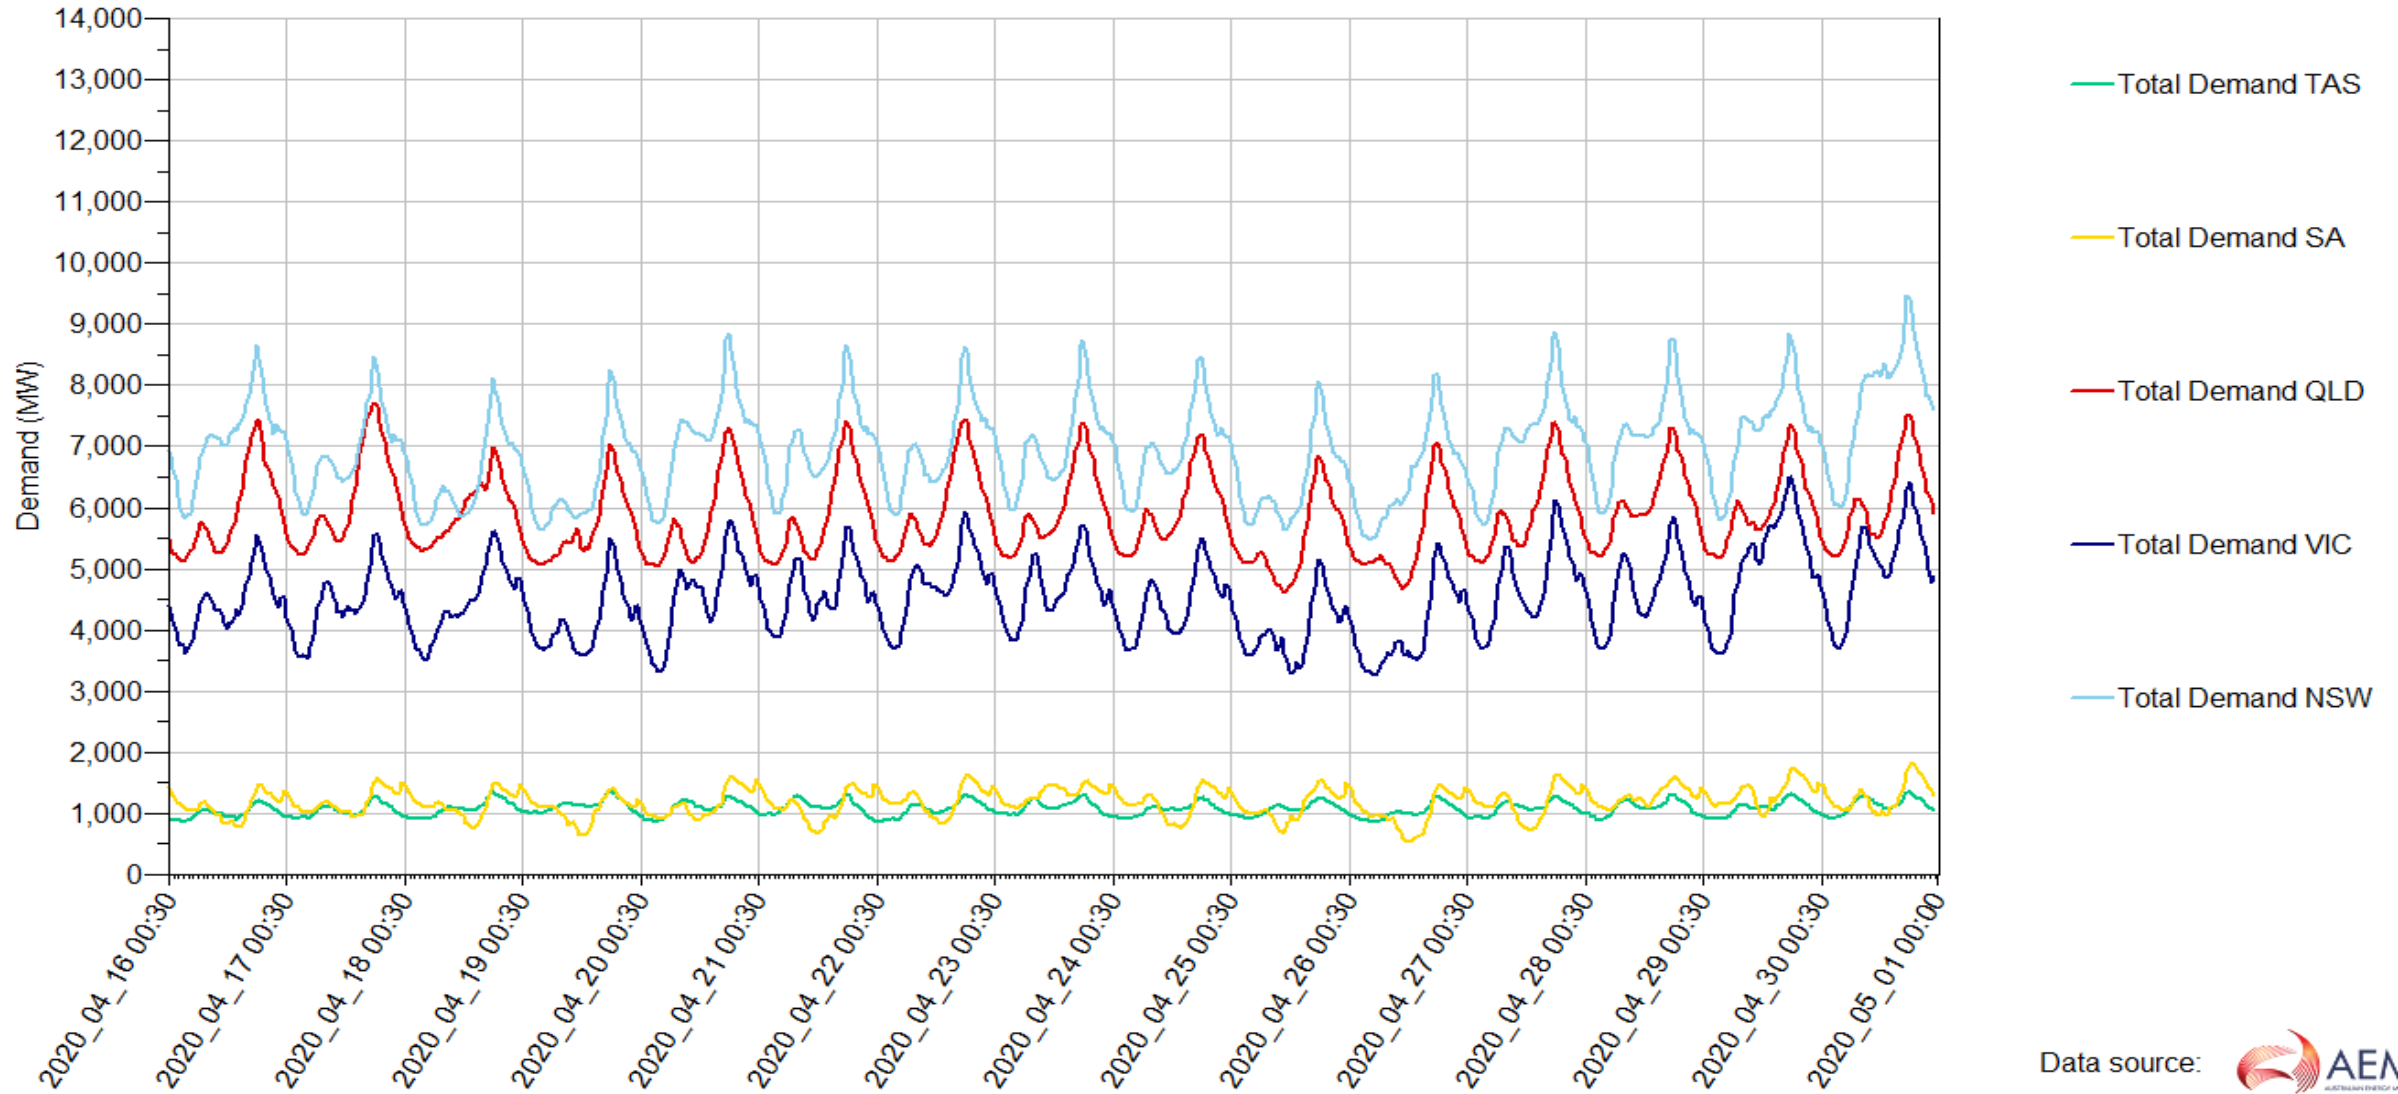

Demand_MonthOfYear_Scale 1999-2014

Demand_MonthOfYear_Scale 2015-2020

Demand_SeasOfYear_Stack 1999-2020

Demand_SeasOfYear_Stack 1999-2014

Demand_SeasOfYear_Stack 2015-2020

Demand_SeasOfYear_Line 1999-2020

Demand_SeasOfYear_Line 1999-2014

Demand_SeasOfYear_Line 2015-2020

Demand_SeasOfYear_Scale 1999-2020

Demand_SeasOfYear_Scale 1999-2014

Demand_SeasOfYear_Scale 2015-2020

Demand_L7Day30_Stack

Demand_L7Day30_Line

Demand_L15Day30_Stack

Demand_L15Day30_Line