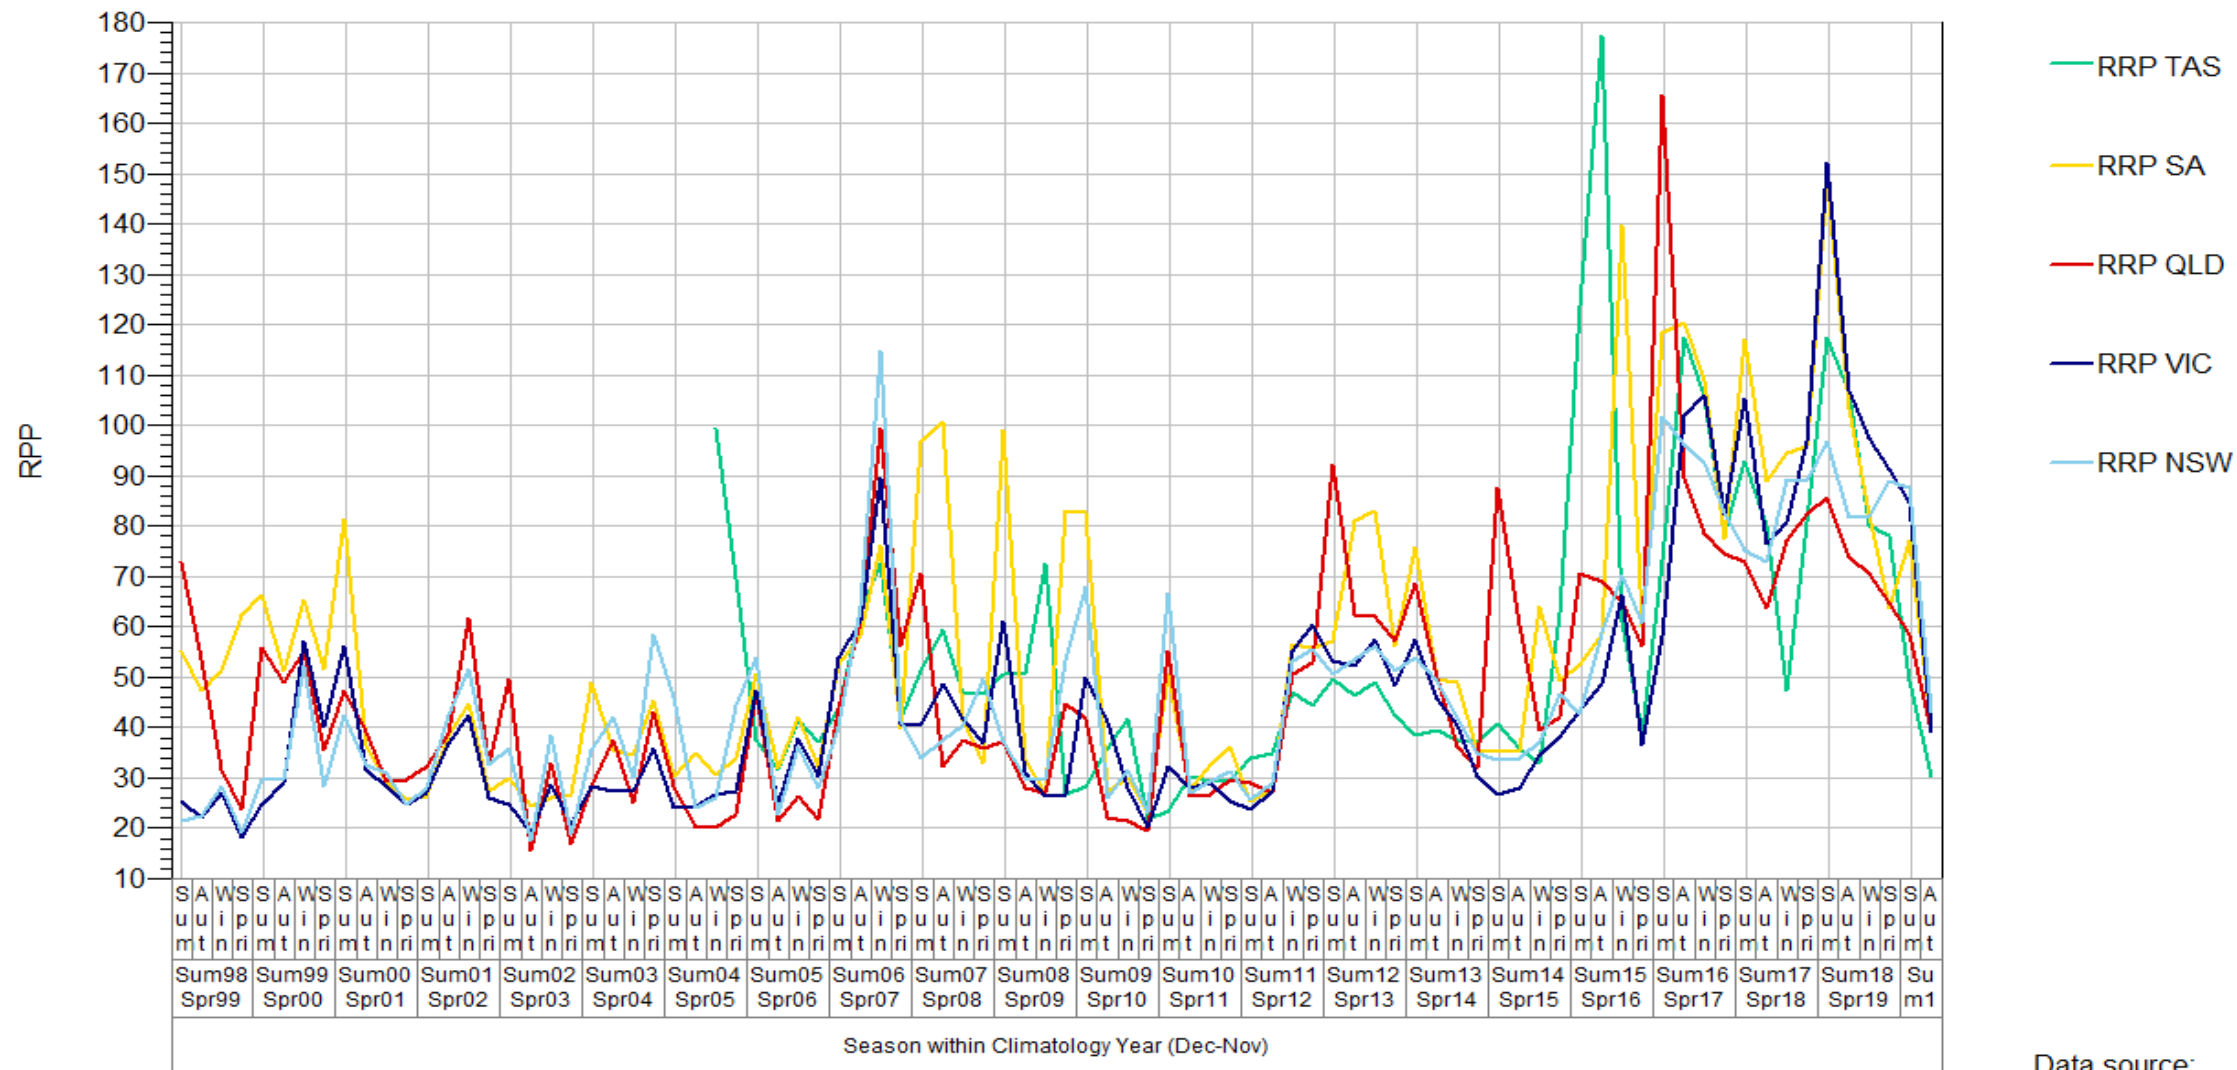

RRP_Year_Stack

RRP_Year_Clust

Data source:

RRP_Year_Line

RRP_ClmYear_Stack

RRP_ClmYear_Clust

RRP_ClmYear_Line

RRP_YearSeas_Stack

Data source:

RRP_YearSeas_Line

RRP_Summer_Line

RRP_Summer_Stack

RRP_Autumn_Line

RRP_Autumn_Stack

RRP_Winter_Line

RRP_Winter_Stack