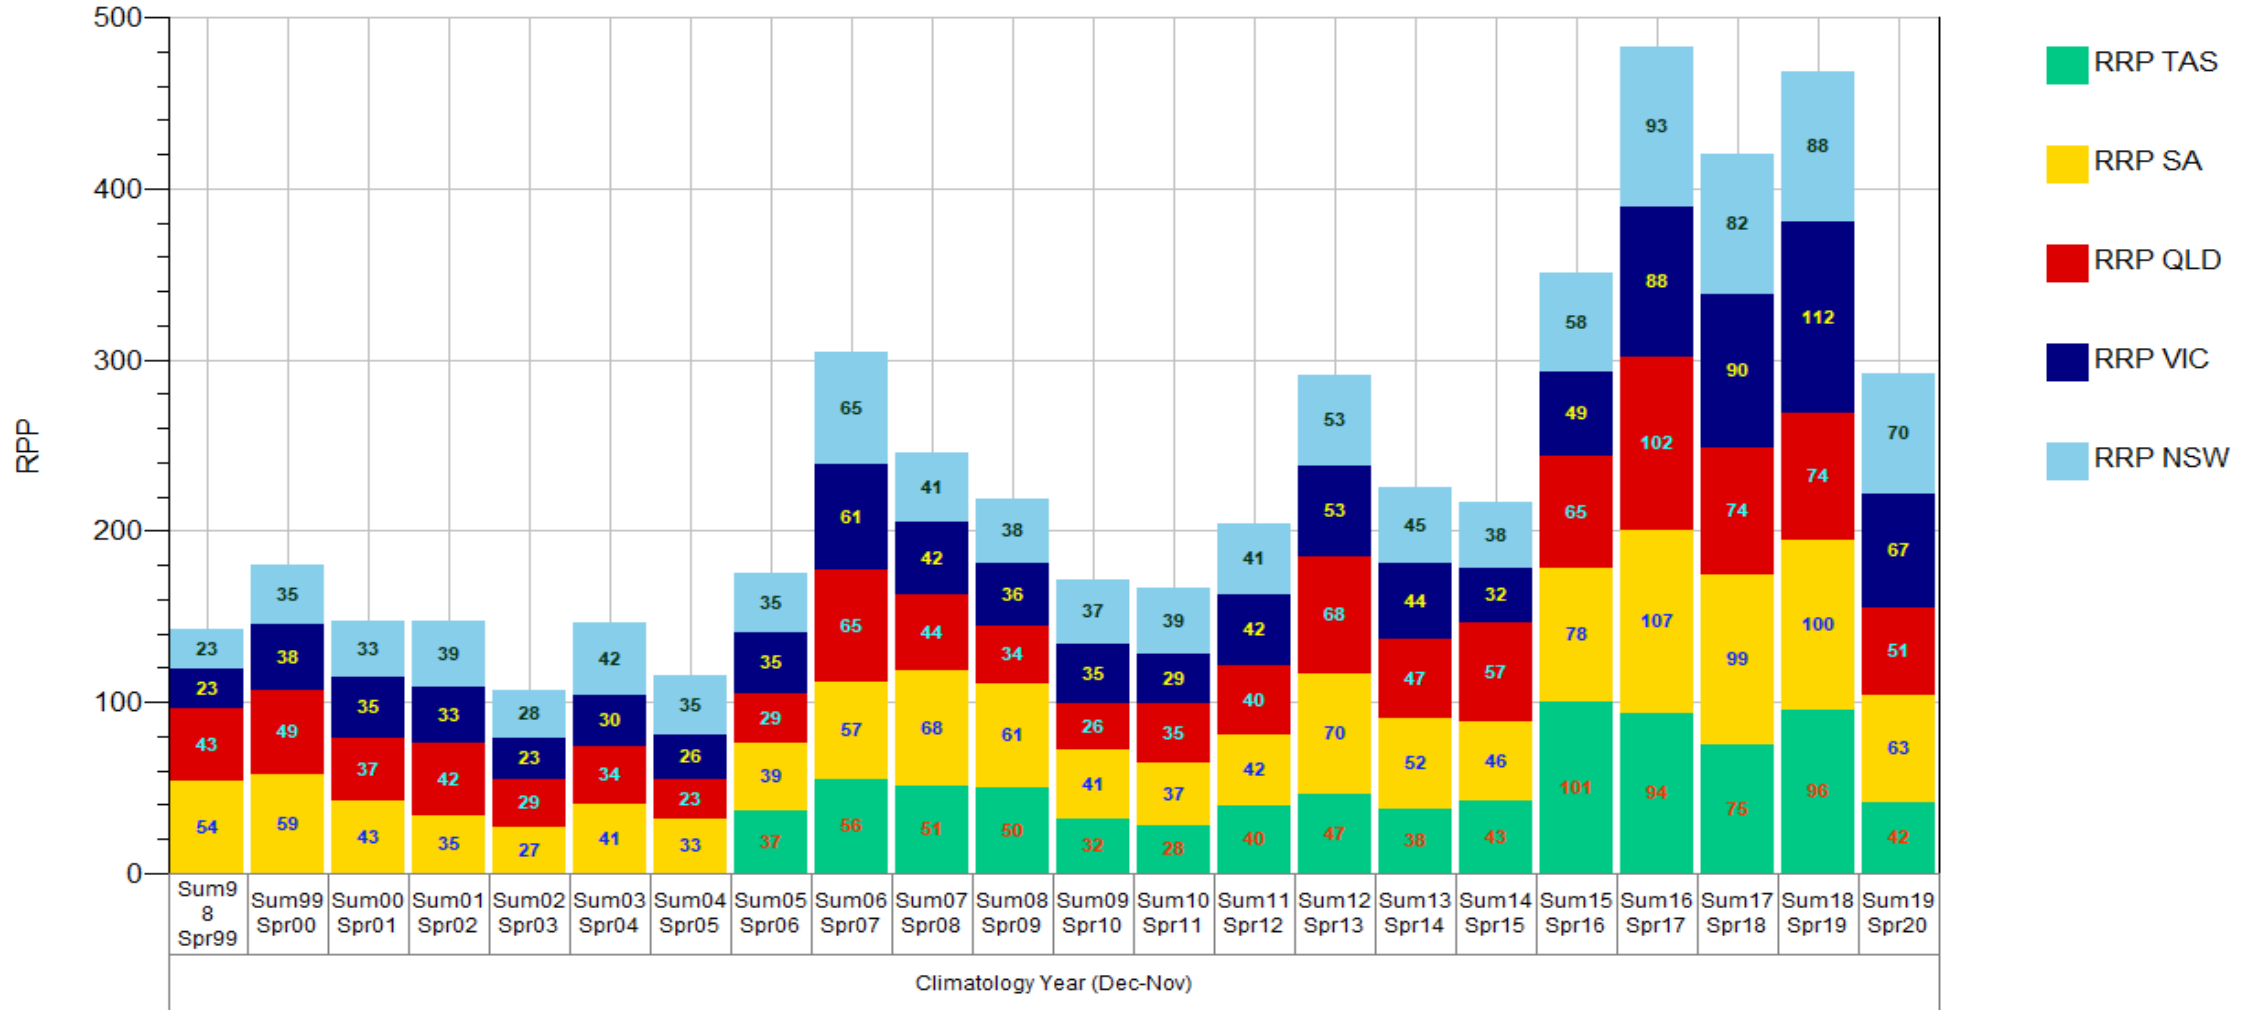

Data source:

RRP_Week_Line

RRP_Month_Stack

Data source:

RRP_Month_Line

RRP_Quarter_Stack

Data source:

RRP_Quarter_Line

RRP_Year_Stack

RRP_Year_Clust

Data source:

RRP_Year_Line

RRP_ClmYear_Stack

RRP_ClmYear_Clust

RRP_ClmYear_Line

RRP_YearSeas_Stack

Data source:

RRP_YearSeas_Line

RRP_Summer_Line

RRP_Summer_Stack

RRP_Autumn_Line

RRP_Autumn_Stack

RRP_Winter_Line

RRP_Winter_Stack

RRP_Spring_Line

RRP_Spring_Stack

Data source:

RRP_HourOfDay_Stack 1999-2020

RRP_HourOfDay_Stack 1999-2014

Data source:

RRP_HourOfDay_Stack 2015-2020

Data source: