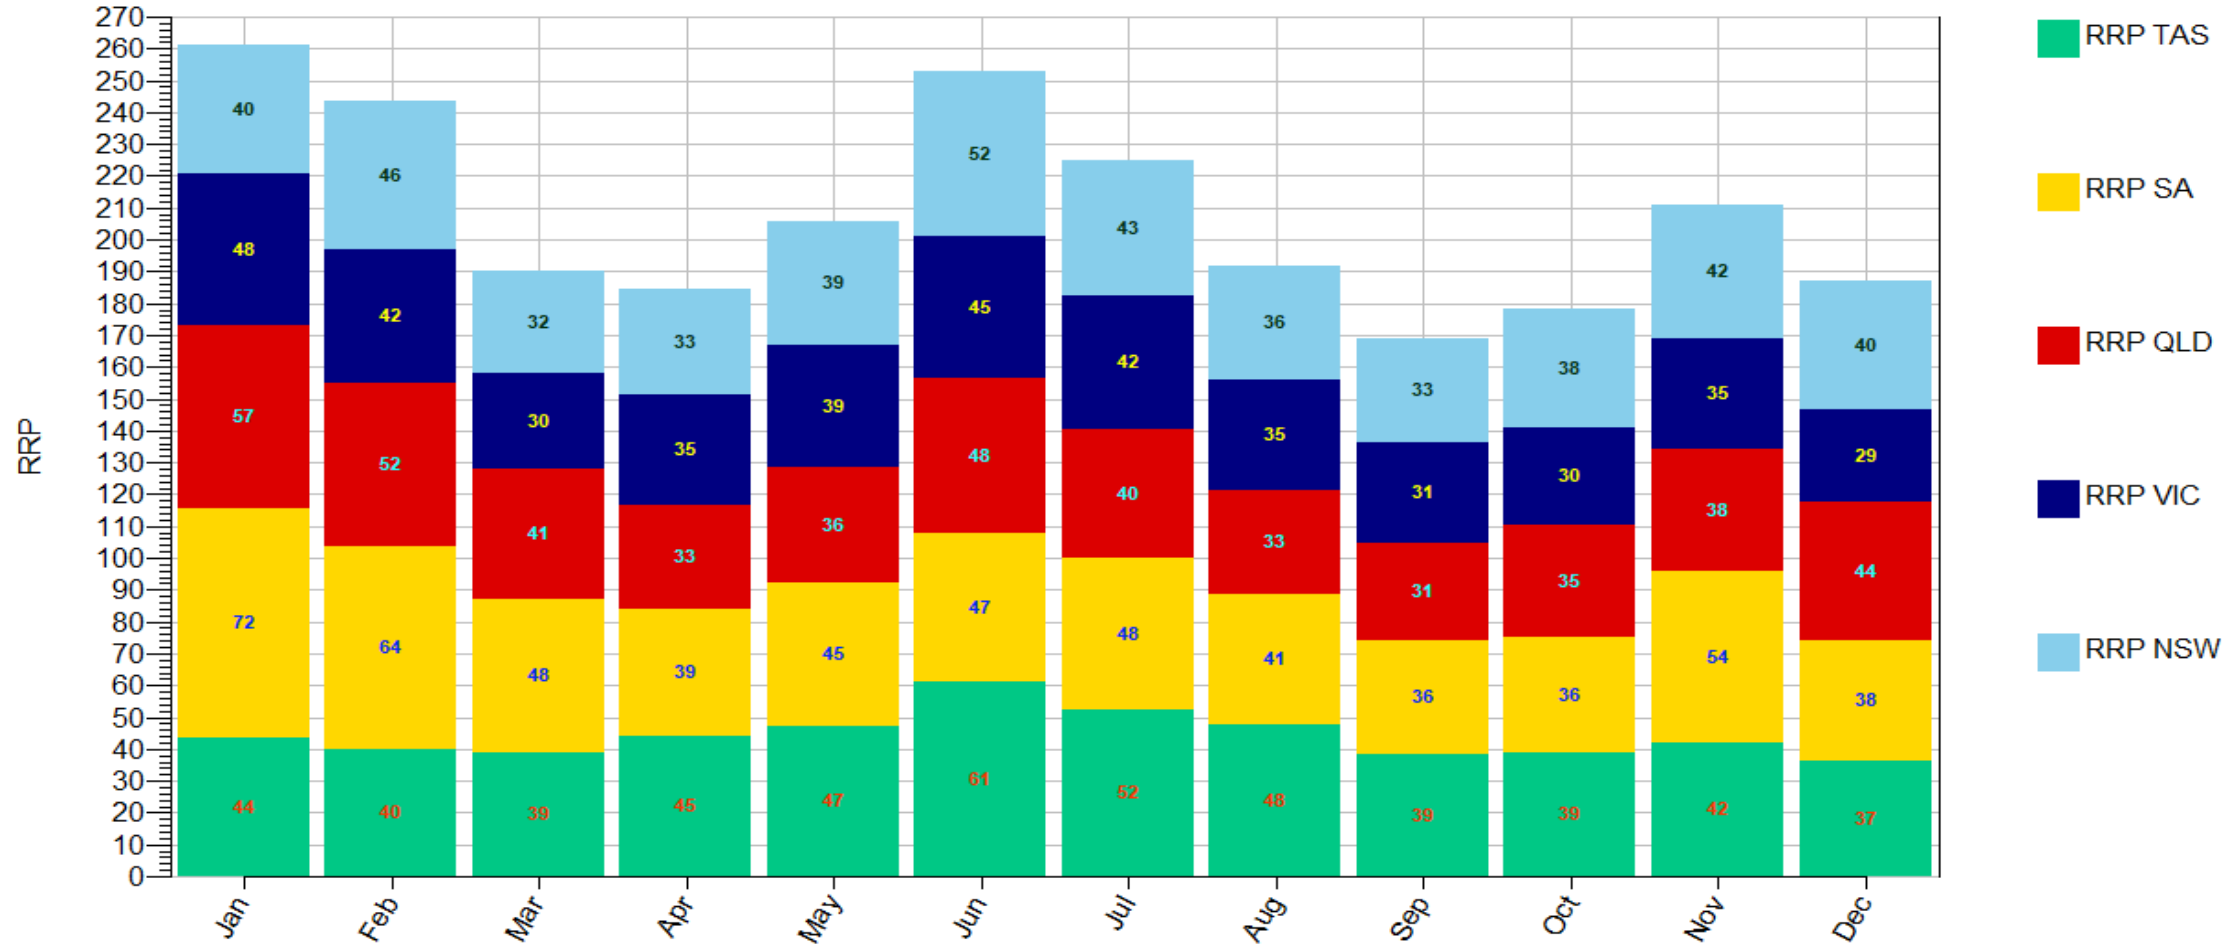

RRP_DayOfWeek_Stack 1999-2014

Data source:

RRP_DayOfWeek_Stack 2015-2020

RRP_DayOfWeek_Line 1999-2020

RRP_DayOfWeek_Line 1999-2014

RRP_DayOfWeek_Line 2015-2020

Data source:

RRP_DayOfWeek_Scale 1999-2020

RRP_DayOfWeek_Scale 1999-2014

RRP_DayOfWeek_Scale 2015-2020

RRP_WeekOfYear_Stack 1999-2020

RRP_WeekOfYear_Stack 1999-2014

Data source:

RRP_WeekOfYear_Stack 2015-2020

Data source:

RRP_WeekOfYear_Line 1999-2020

RRP_WeekOfYear_Line 1999-2014

RRP_WeekOfYear_Line 2015-2020

RRP_WeekOfYear_Scale 1999-2020

RRP_WeekOfYear_Scale 1999-2014

RRP_WeekOfYear_Scale 2015-2020

RRP_MonthOfYear_Stack 1999-2020

RRP_MonthOfYear_Stack 1999-2014

RRP_MonthOfYear_Stack 2015-2020

RRP_MonthOfYear_Line 1999-2020

RRP_MonthOfYear_Line 1999-2014

RRP_MonthOfYear_Line 2015-2020

RRP_MonthOfYear_Scale 1999-2020

RRP_MonthOfYear_Scale 1999-2014

RRP_MonthOfYear_Scale 2015-2020