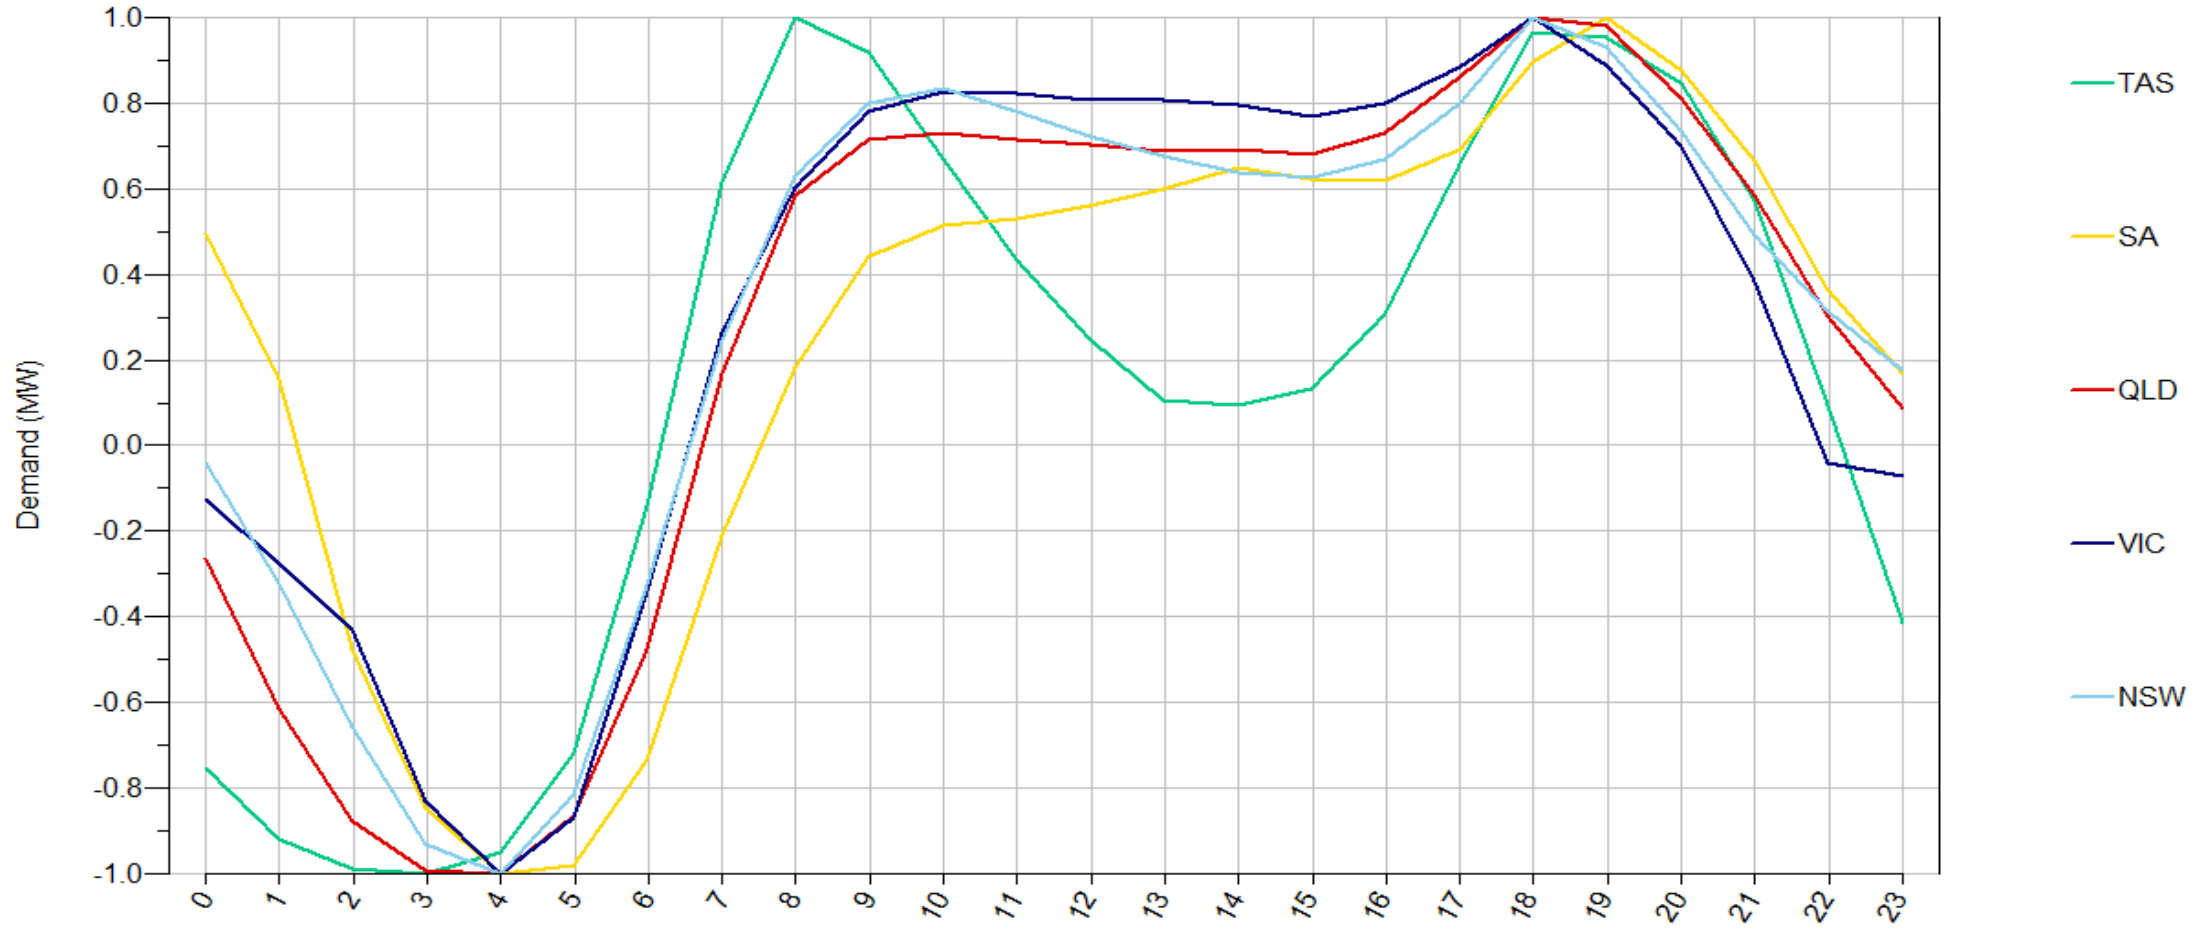

Demand_HourOfDay_Stack 1999-2020

Demand_HourOfDay_Stack 1999-2014

Demand_HourOfDay_Stack 2015-2020

Demand_HourOfDay_Line 1999-2020

Demand_HourOfDay_Line 1999-2014

Demand_HourOfDay_Line 2015-2020

Demand_HourOfDay_Scale 1999-2020

Demand_HourOfDay_Scale 1999-2014

Demand_HourOfDay_Scale 2015-2020

Demand_DayOfWeek_Stack 1999-2020

Demand_DayOfWeek_Stack 1999-2014

Demand_DayOfWeek_Stack 2015-2020

Demand_DayOfWeek_Line 1999-2020

Demand_DayOfWeek_Line 1999-2014