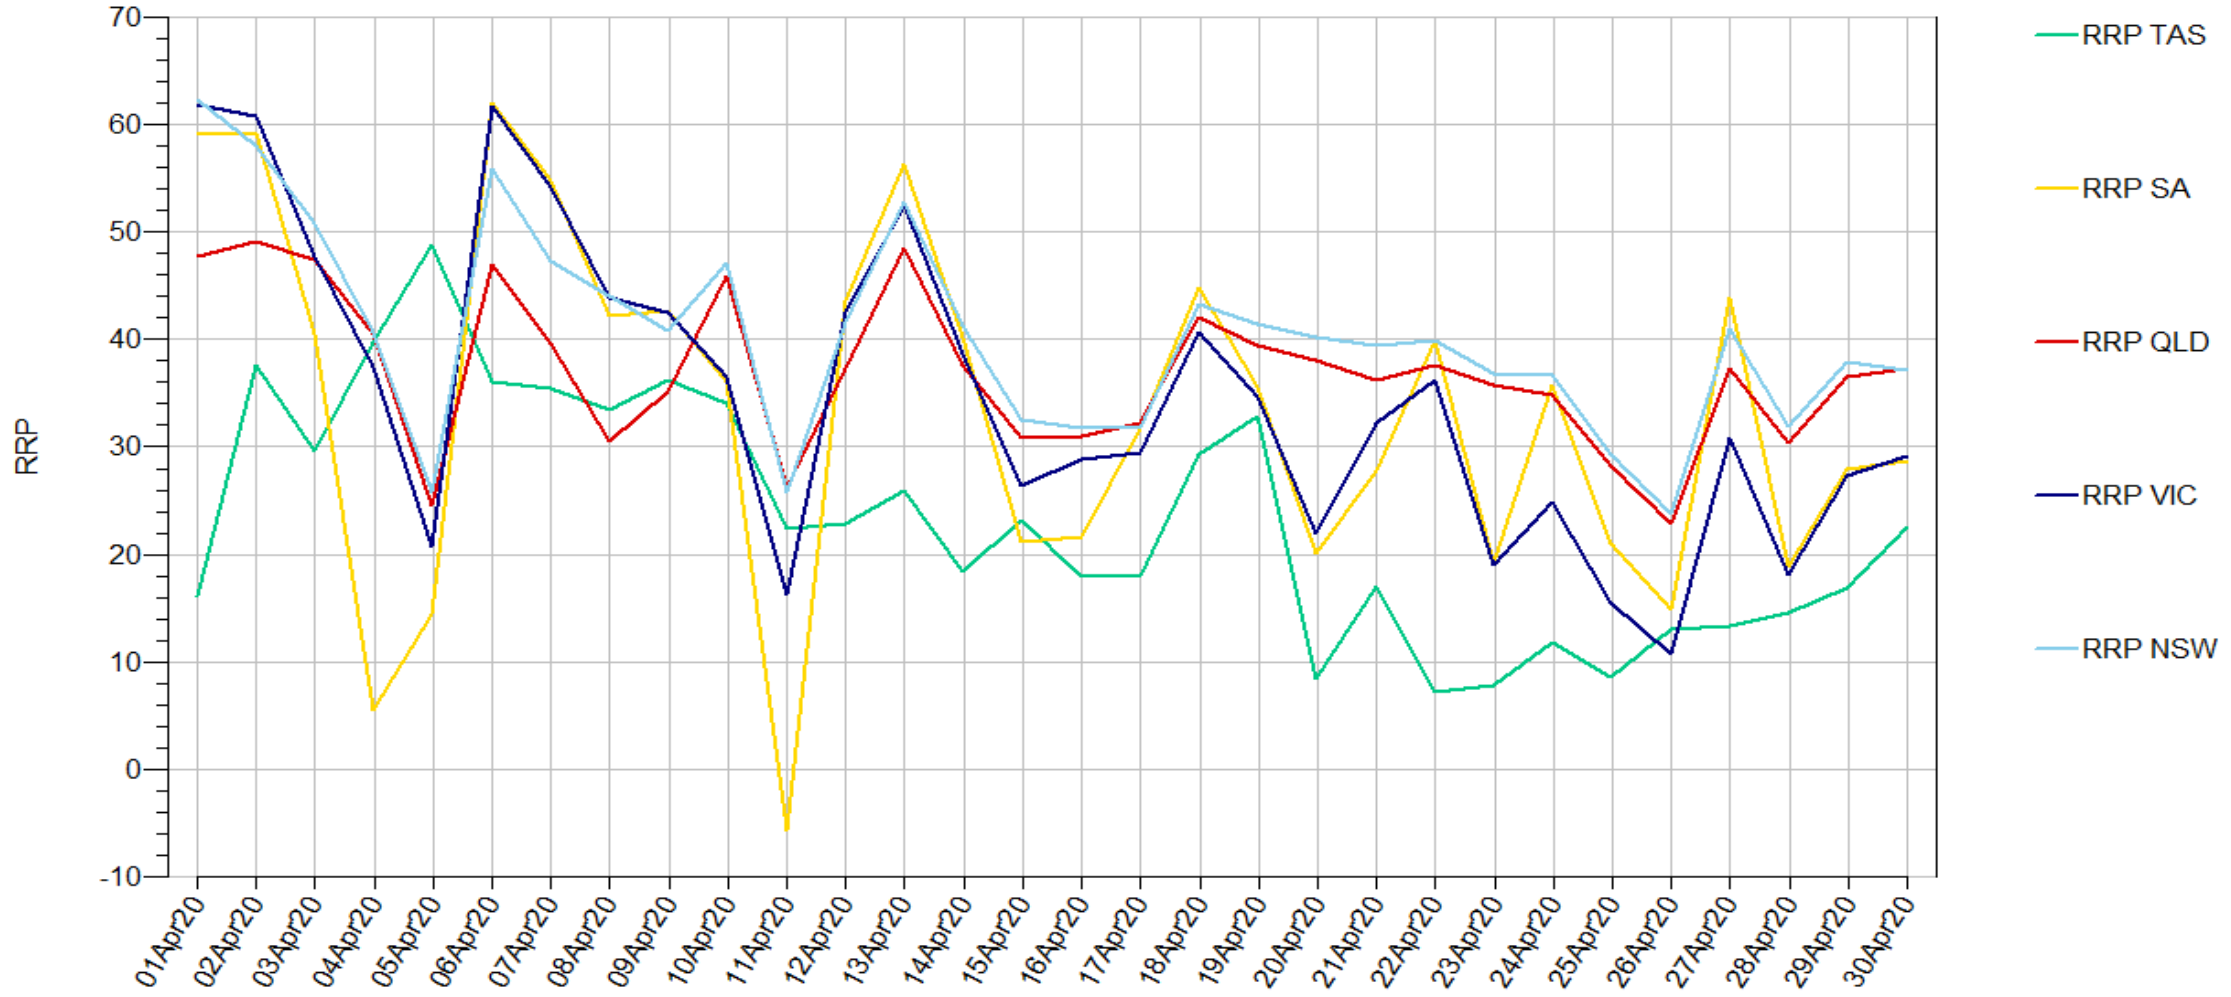

RRP_SeasOfYear_Scale 1999-2014

RRP_SeasOfYear_Scale 2015-2020

RRP_L7Day30_Stack

RRP_L7Day30_Line

RRP_L15Day30_Stack

Data source:

RRP_L15Day30_Line

Data source:

RRP_L30Day30_Stack

RRP_L30Day30_Line

Data source:

RRP_L90Day30_Stack

RRP_L90Day30_Line

RRP_L120Day30_Stack

Data source:

RRP_L120Day30_Line

Data source:

RRP_L30Day_Stack

Data source:

RRP_L30Day_Line

RRP_L26Week_Stack

Data source:

RRP_L26Week_Line

RRP_L30Month_Stack