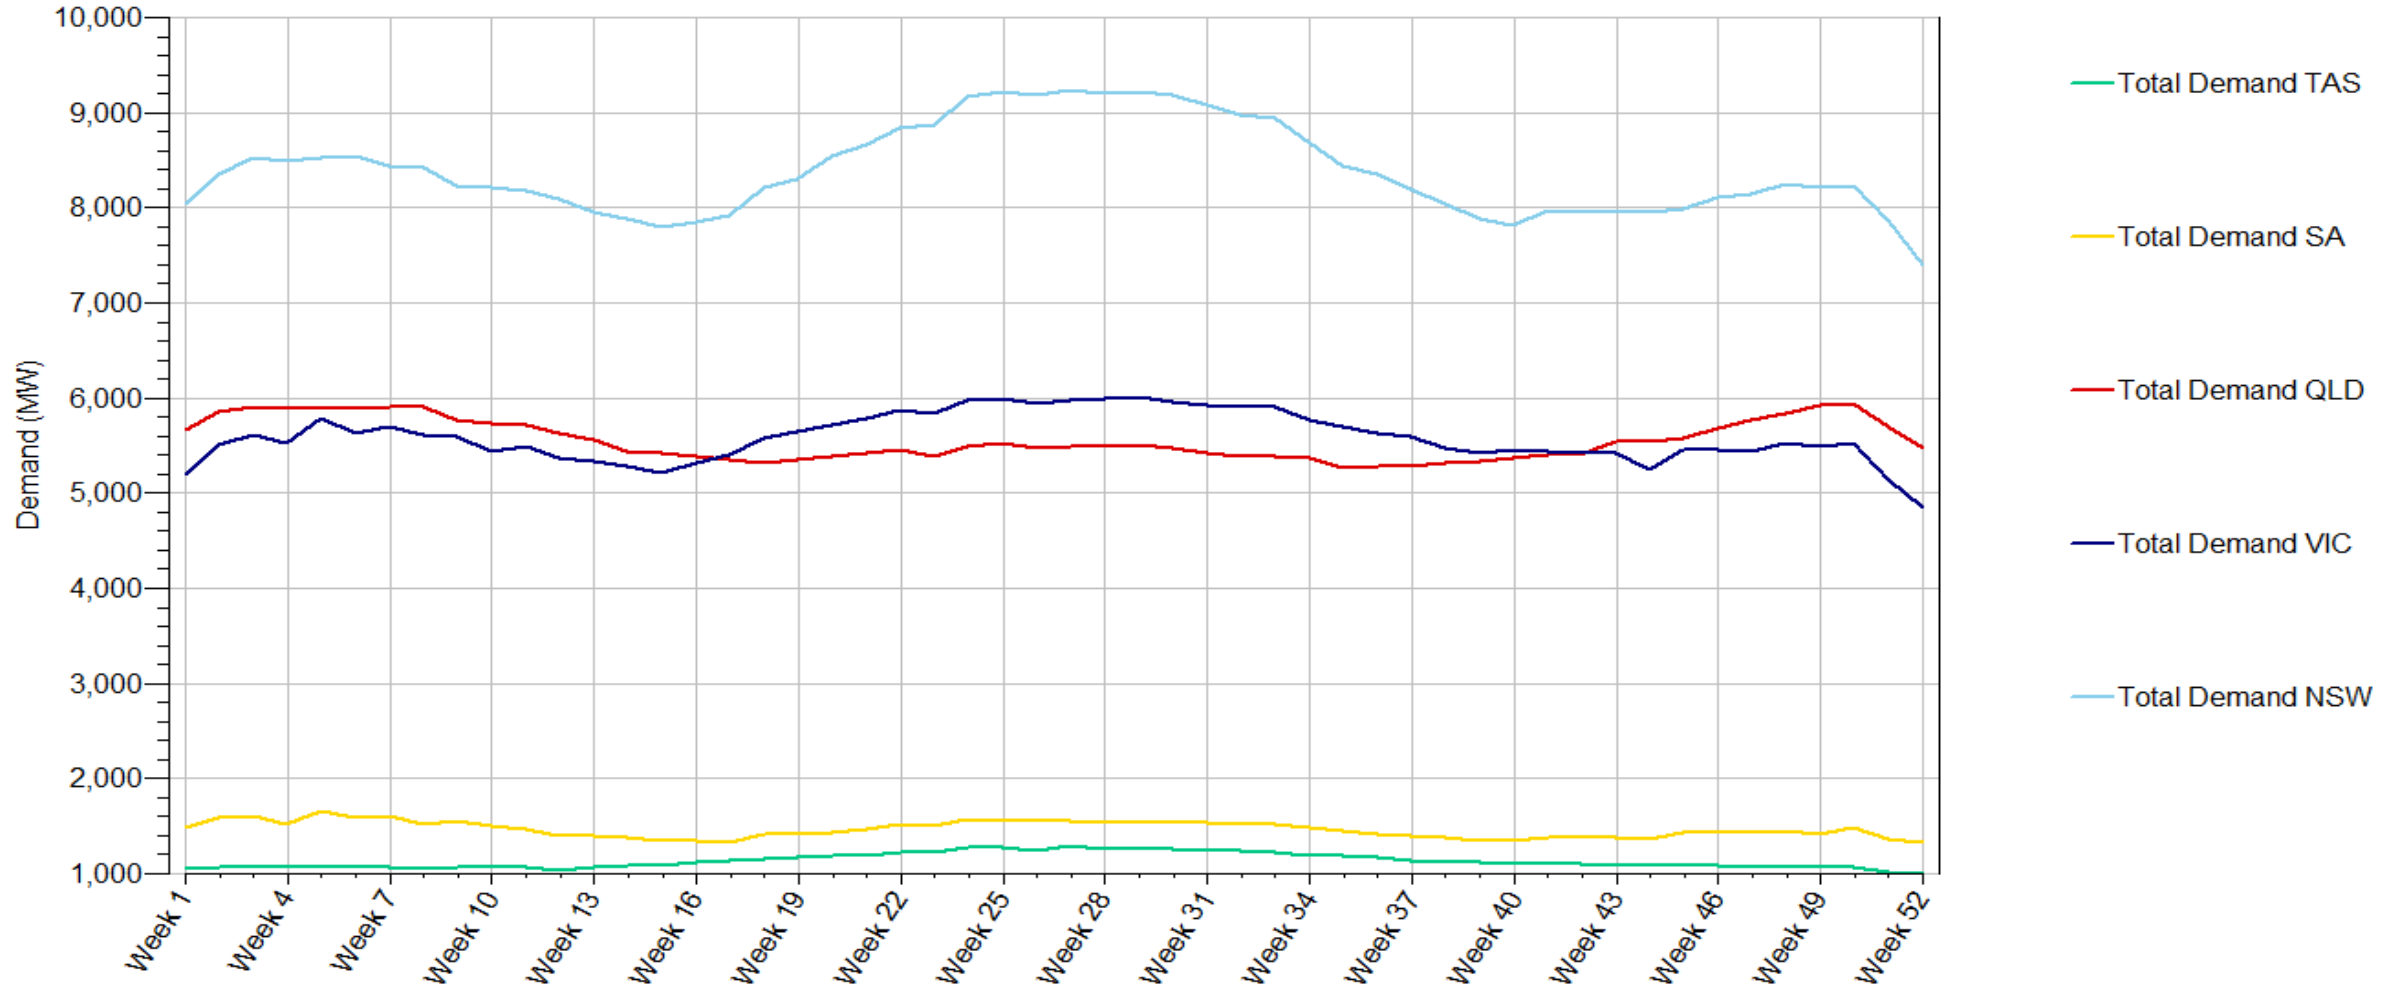

Demand_HourOfDay_Scale 1999-2014

Demand_HourOfDay_Scale 2015-2020

Demand_DayOfWeek_Stack 1999-2020

Demand_DayOfWeek_Stack 1999-2014

Demand_DayOfWeek_Stack 2015-2020

Demand_DayOfWeek_Line 1999-2020

Demand_DayOfWeek_Line 1999-2014

Demand_DayOfWeek_Line 2015-2020

Demand_DayOfWeek_Scale 1999-2020

Demand_DayOfWeek_Scale 1999-2014

Demand_DayOfWeek_Scale 2015-2020

Demand_WeekOfYear_Stack 1999-2020

Demand_WeekOfYear_Stack 1999-2014

Demand_WeekOfYear_Stack 2015-2020

Demand_WeekOfYear_Line 1999-2020

Demand_WeekOfYear_Line 1999-2014

Demand_WeekOfYear_Line 2015-2020

Demand_WeekOfYear_Scale 1999-2020

Demand_WeekOfYear_Scale 1999-2014

Demand_WeekOfYear_Scale 2015-2020

Demand_MonthOfYear_Stack 1999-2020