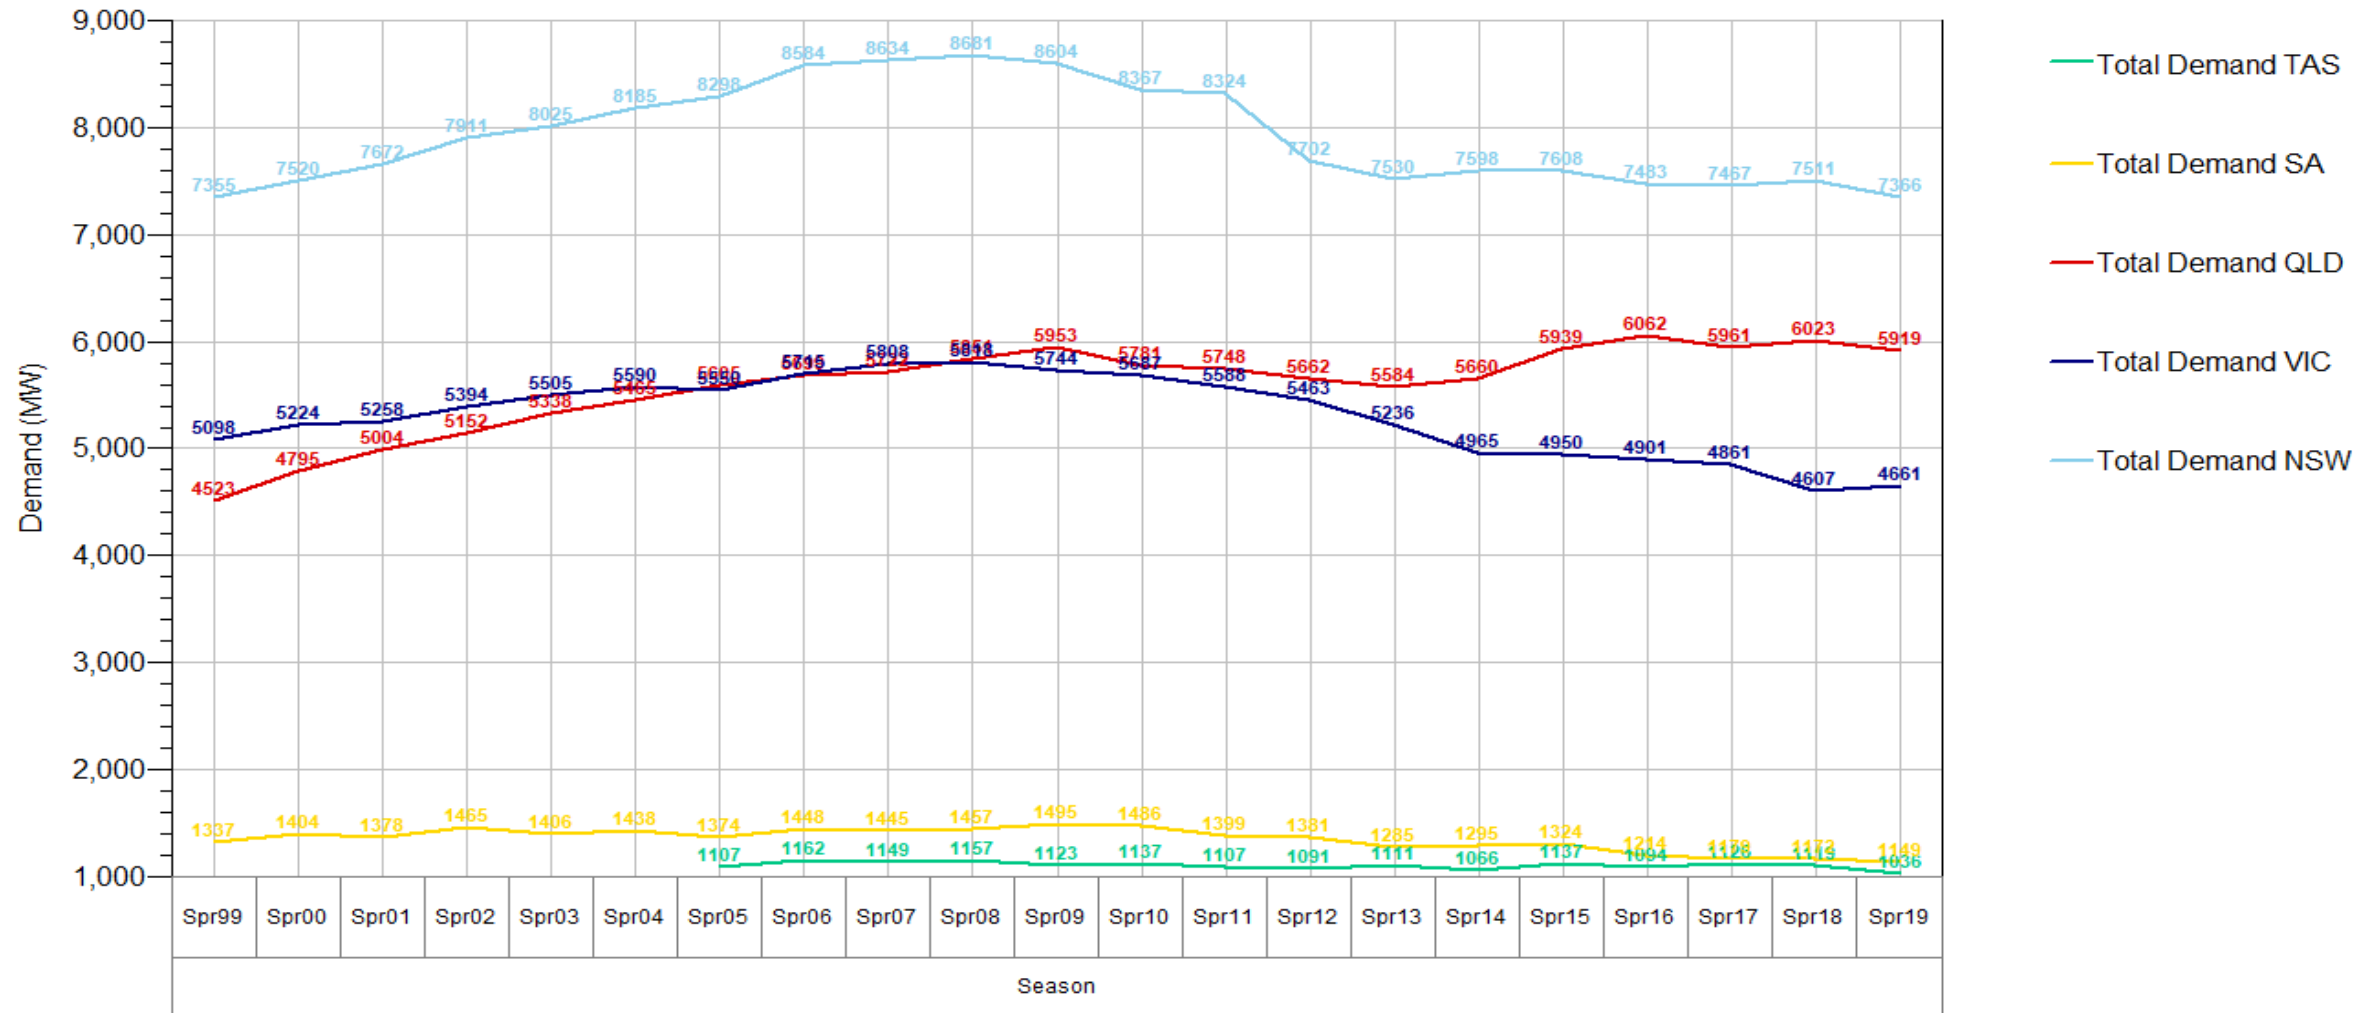

Demand_Summer_Line

Demand_Summer_Stack

Demand_Autumn_Line

Demand_Autumn_Stack

Demand_Winter_Line

Demand_Winter_Stack

Demand_Spring_Line

Demand_Spring_Stack

Demand_HourOfDay_Stack 1999-2020

Demand_HourOfDay_Stack 1999-2014

Demand_HourOfDay_Stack 2015-2020

Demand_HourOfDay_Line 1999-2020

Demand_HourOfDay_Line 1999-2014

Demand_HourOfDay_Line 2015-2020

Demand_HourOfDay_Scale 1999-2020