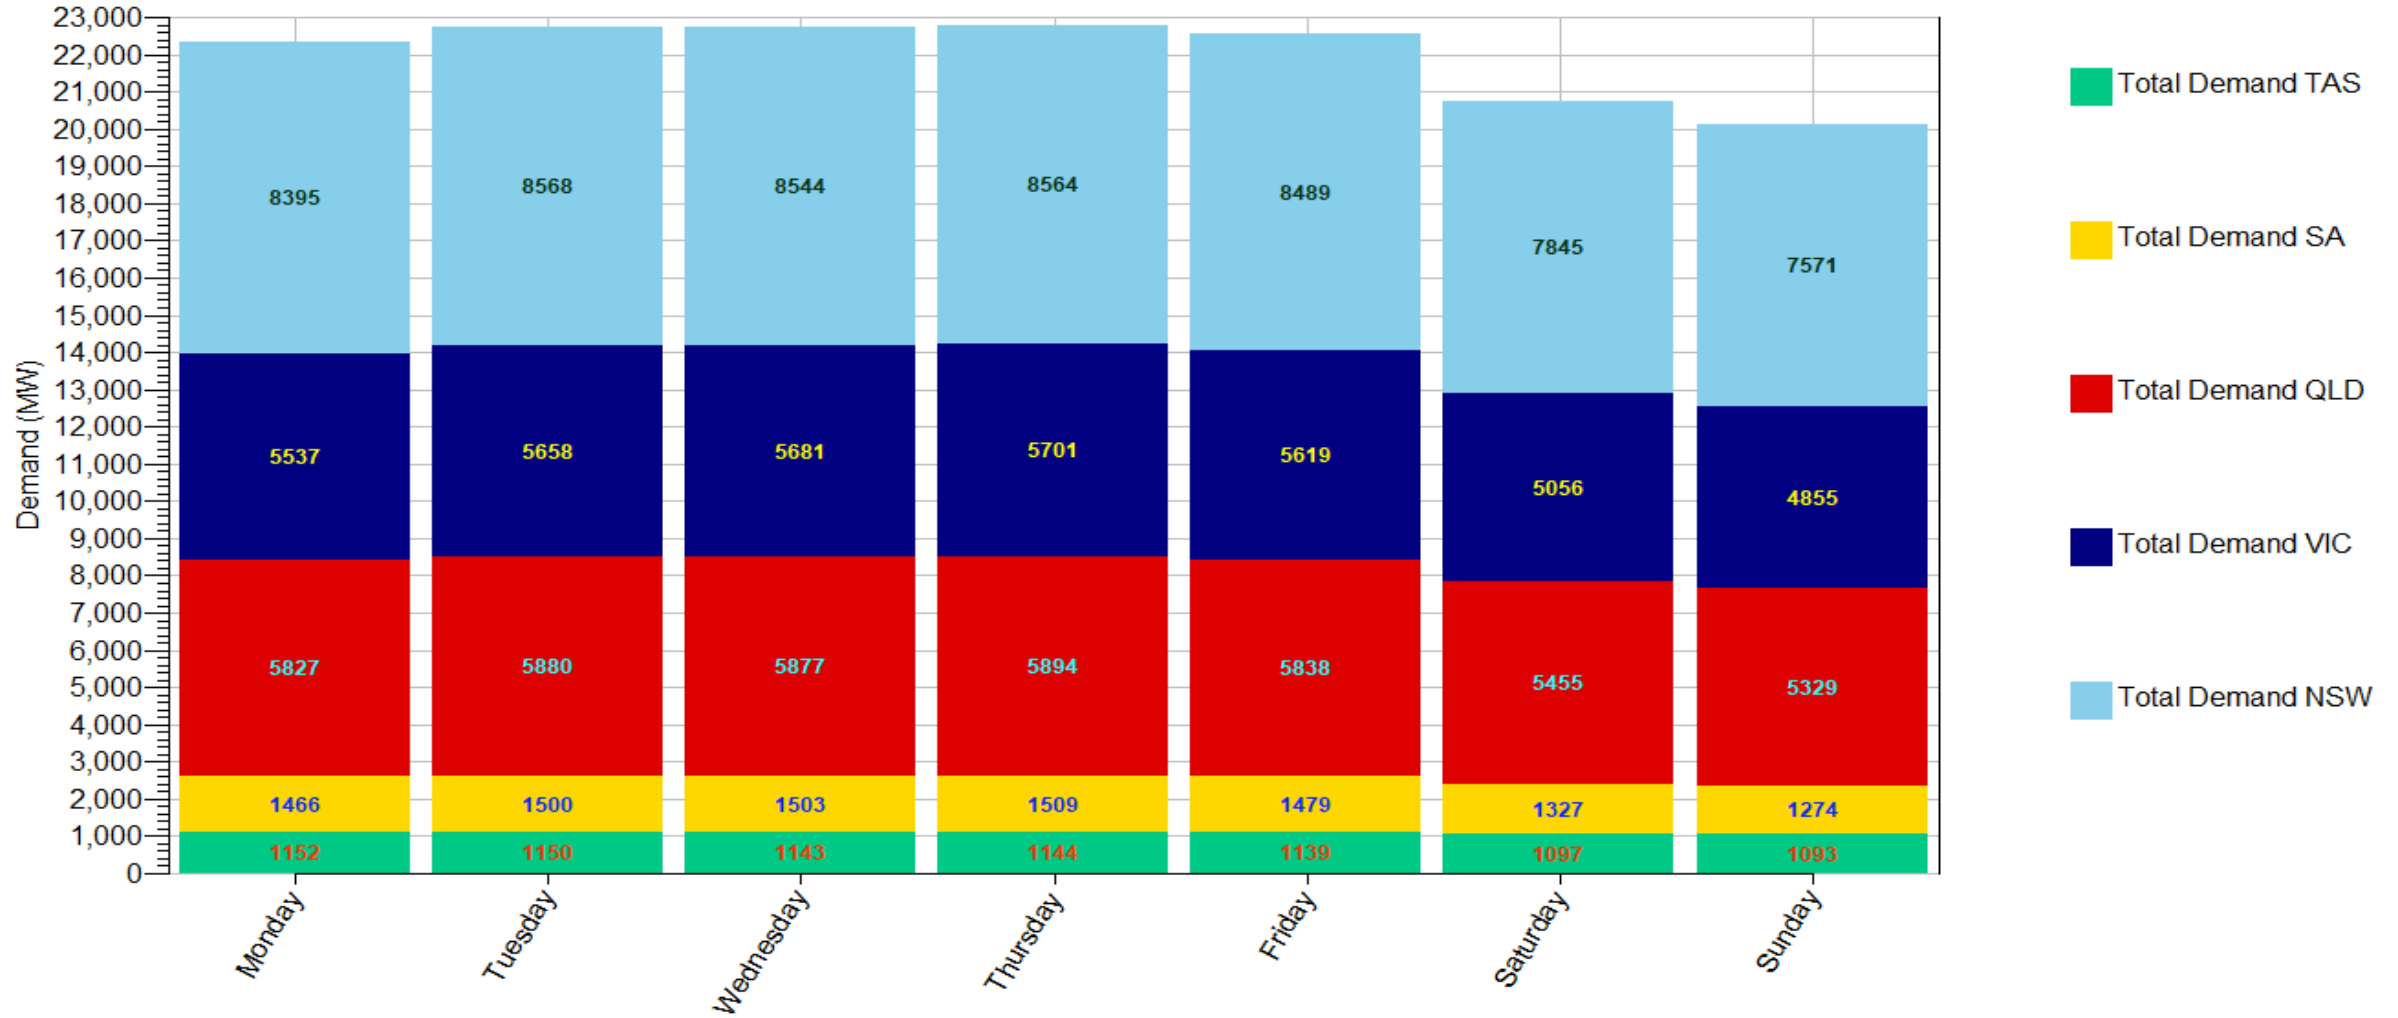

Demand_Summer_Line

Demand_Summer_Stack

Demand_Autumn_Line

Demand_Autumn_Stack

Demand_Winter_Line

Demand_Winter_Stack

Demand_Spring_Line

Demand_Spring_Stack

Demand_HourOfDay_Stack 1999-2020

Demand_HourOfDay_Stack 1999-2014

Demand_HourOfDay_Stack 2015-2020

Demand_HourOfDay_Line 1999-2020

Demand_HourOfDay_Line 1999-2014

Demand_HourOfDay_Line 2015-2020

Demand_HourOfDay_Scale 1999-2020

Demand_HourOfDay_Scale 1999-2014

Demand_HourOfDay_Scale 2015-2020

Demand_DayOfWeek_Stack 1999-2020

Demand_DayOfWeek_Stack 1999-2014

Demand_DayOfWeek_Stack 2015-2020

Demand_DayOfWeek_Line 1999-2020

Demand_DayOfWeek_Line 1999-2014