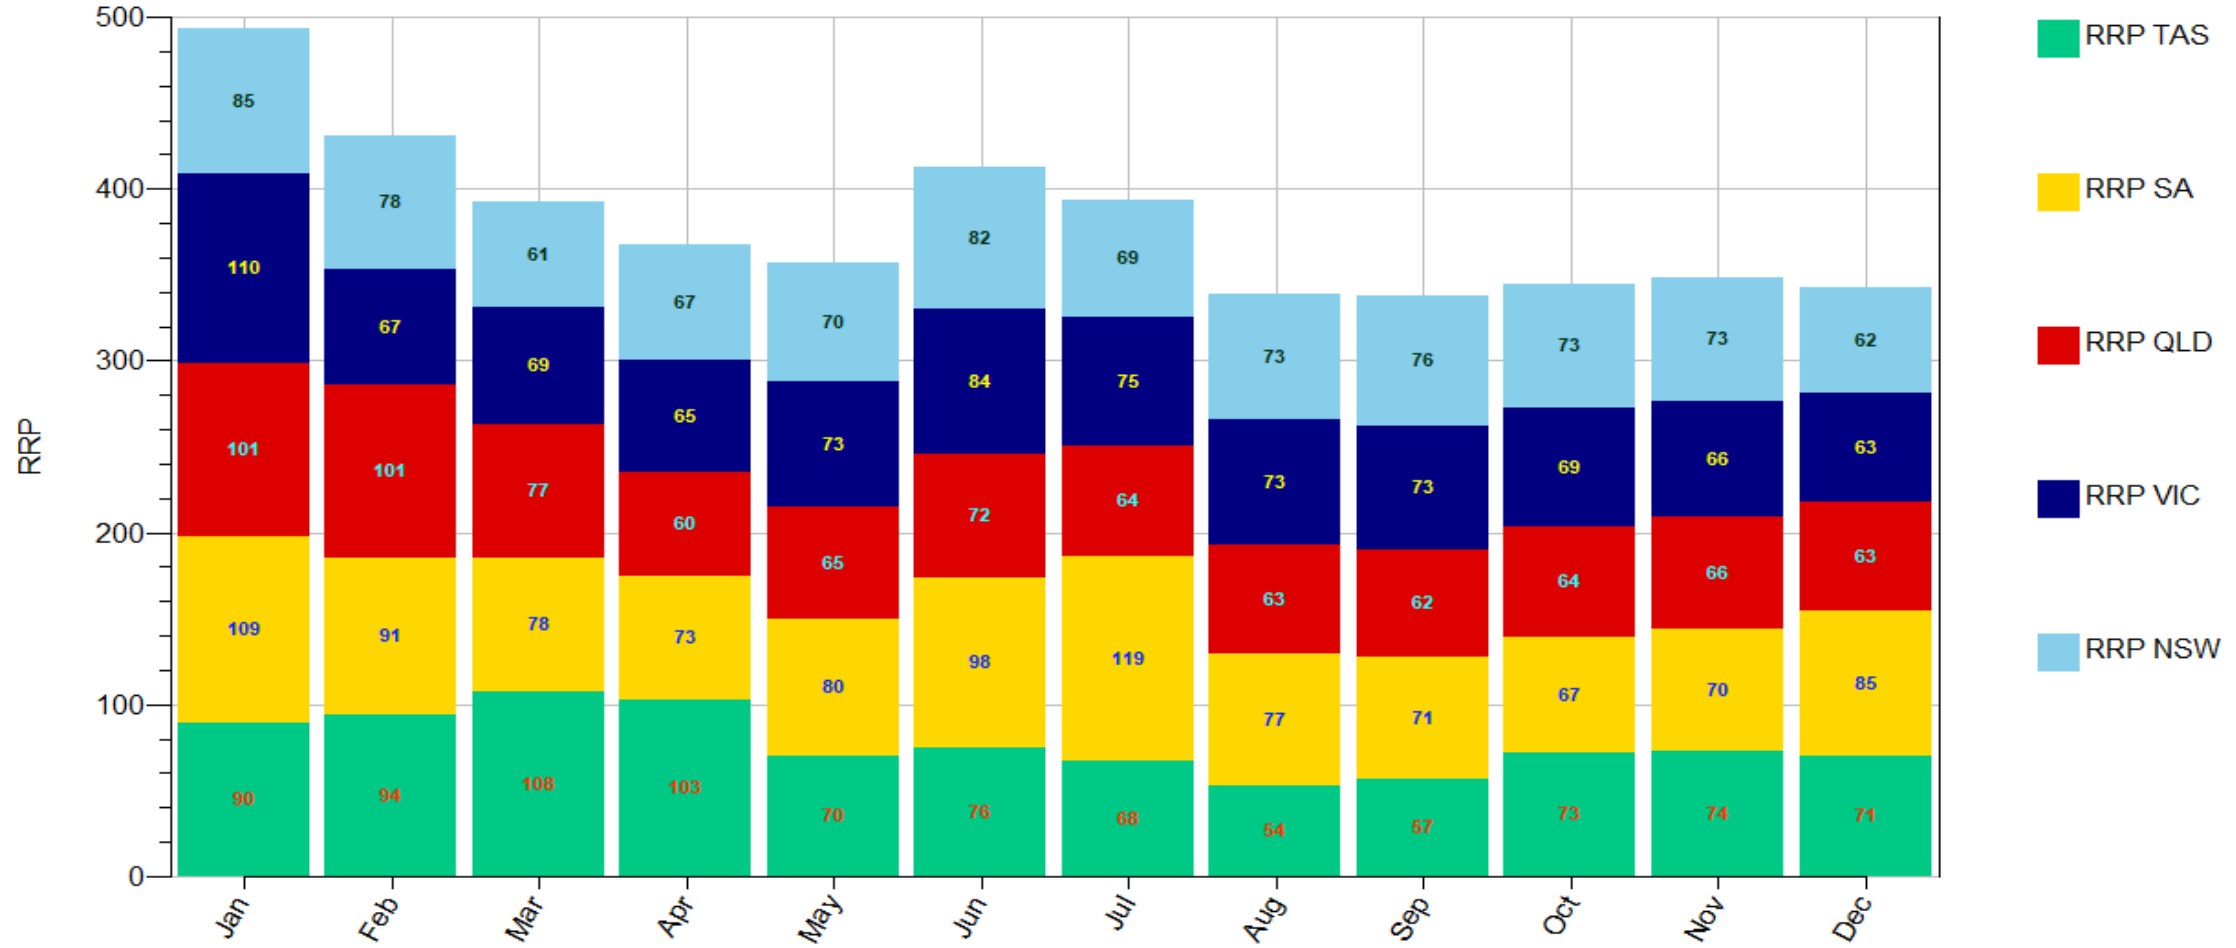

RRP_DayOfWeek_Stack 1999-2014

Data source:

RRP_DayOfWeek_Stack 2015-2020

RRP_DayOfWeek_Line 1999-2020

RRP_DayOfWeek_Line 1999-2014

RRP_DayOfWeek_Line 2015-2020

Data source:

RRP_DayOfWeek_Scale 1999-2020

RRP_DayOfWeek_Scale 1999-2014

RRP_DayOfWeek_Scale 2015-2020

RRP_WeekOfYear_Stack 1999-2020

RRP_WeekOfYear_Stack 1999-2014

Data source:

RRP_WeekOfYear_Stack 2015-2020

Data source:

RRP_WeekOfYear_Line 1999-2020

RRP_WeekOfYear_Line 1999-2014

RRP_WeekOfYear_Line 2015-2020

RRP_WeekOfYear_Scale 1999-2020

RRP_WeekOfYear_Scale 1999-2014

RRP_WeekOfYear_Scale 2015-2020

RRP_MonthOfYear_Stack 1999-2020

RRP_MonthOfYear_Stack 1999-2014

RRP_MonthOfYear_Stack 2015-2020

RRP_MonthOfYear_Line 1999-2020

RRP_MonthOfYear_Line 1999-2014

RRP_MonthOfYear_Line 2015-2020

RRP_MonthOfYear_Scale 1999-2020

RRP_MonthOfYear_Scale 1999-2014

RRP_MonthOfYear_Scale 2015-2020