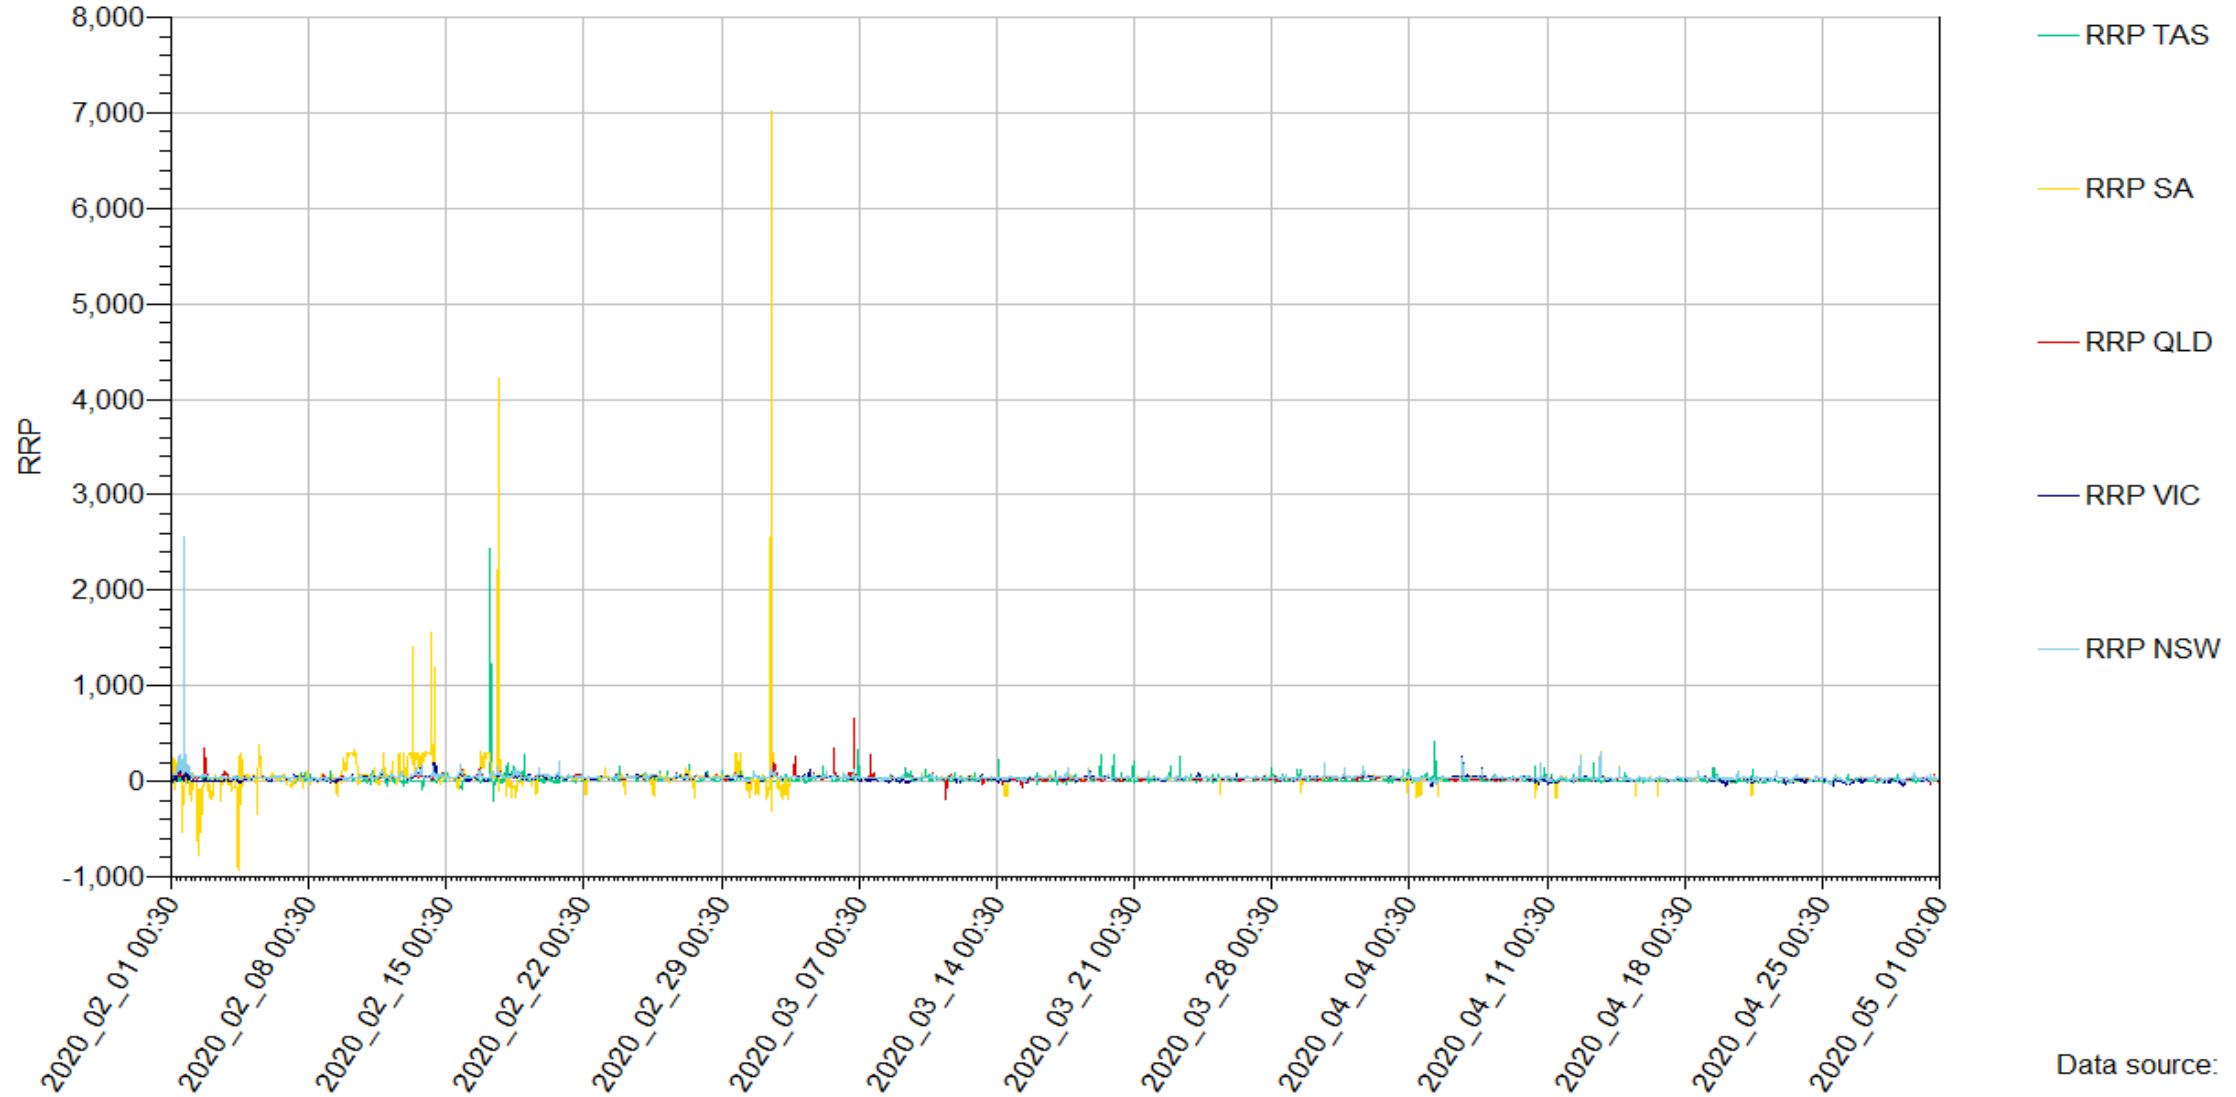

RRP_SeasOfYear_Scale 1999-2014

RRP_SeasOfYear_Scale 2015-2020

RRP_L7Day30_Stack

RRP_L7Day30_Line

RRP_L15Day30_Stack

Data source:

RRP_L15Day30_Line

Data source:

RRP_L30Day30_Stack

RRP_L30Day30_Line

Data source:

RRP_L90Day30_Stack

RRP_L90Day30_Line

RRP_L120Day30_Stack

Data source:

RRP_L120Day30_Line

Data source:

RRP_L30Day_Stack

Data source:

RRP_L30Day_Line

RRP_L26Week_Stack

Data source:

RRP_L26Week_Line

RRP_L30Month_Stack